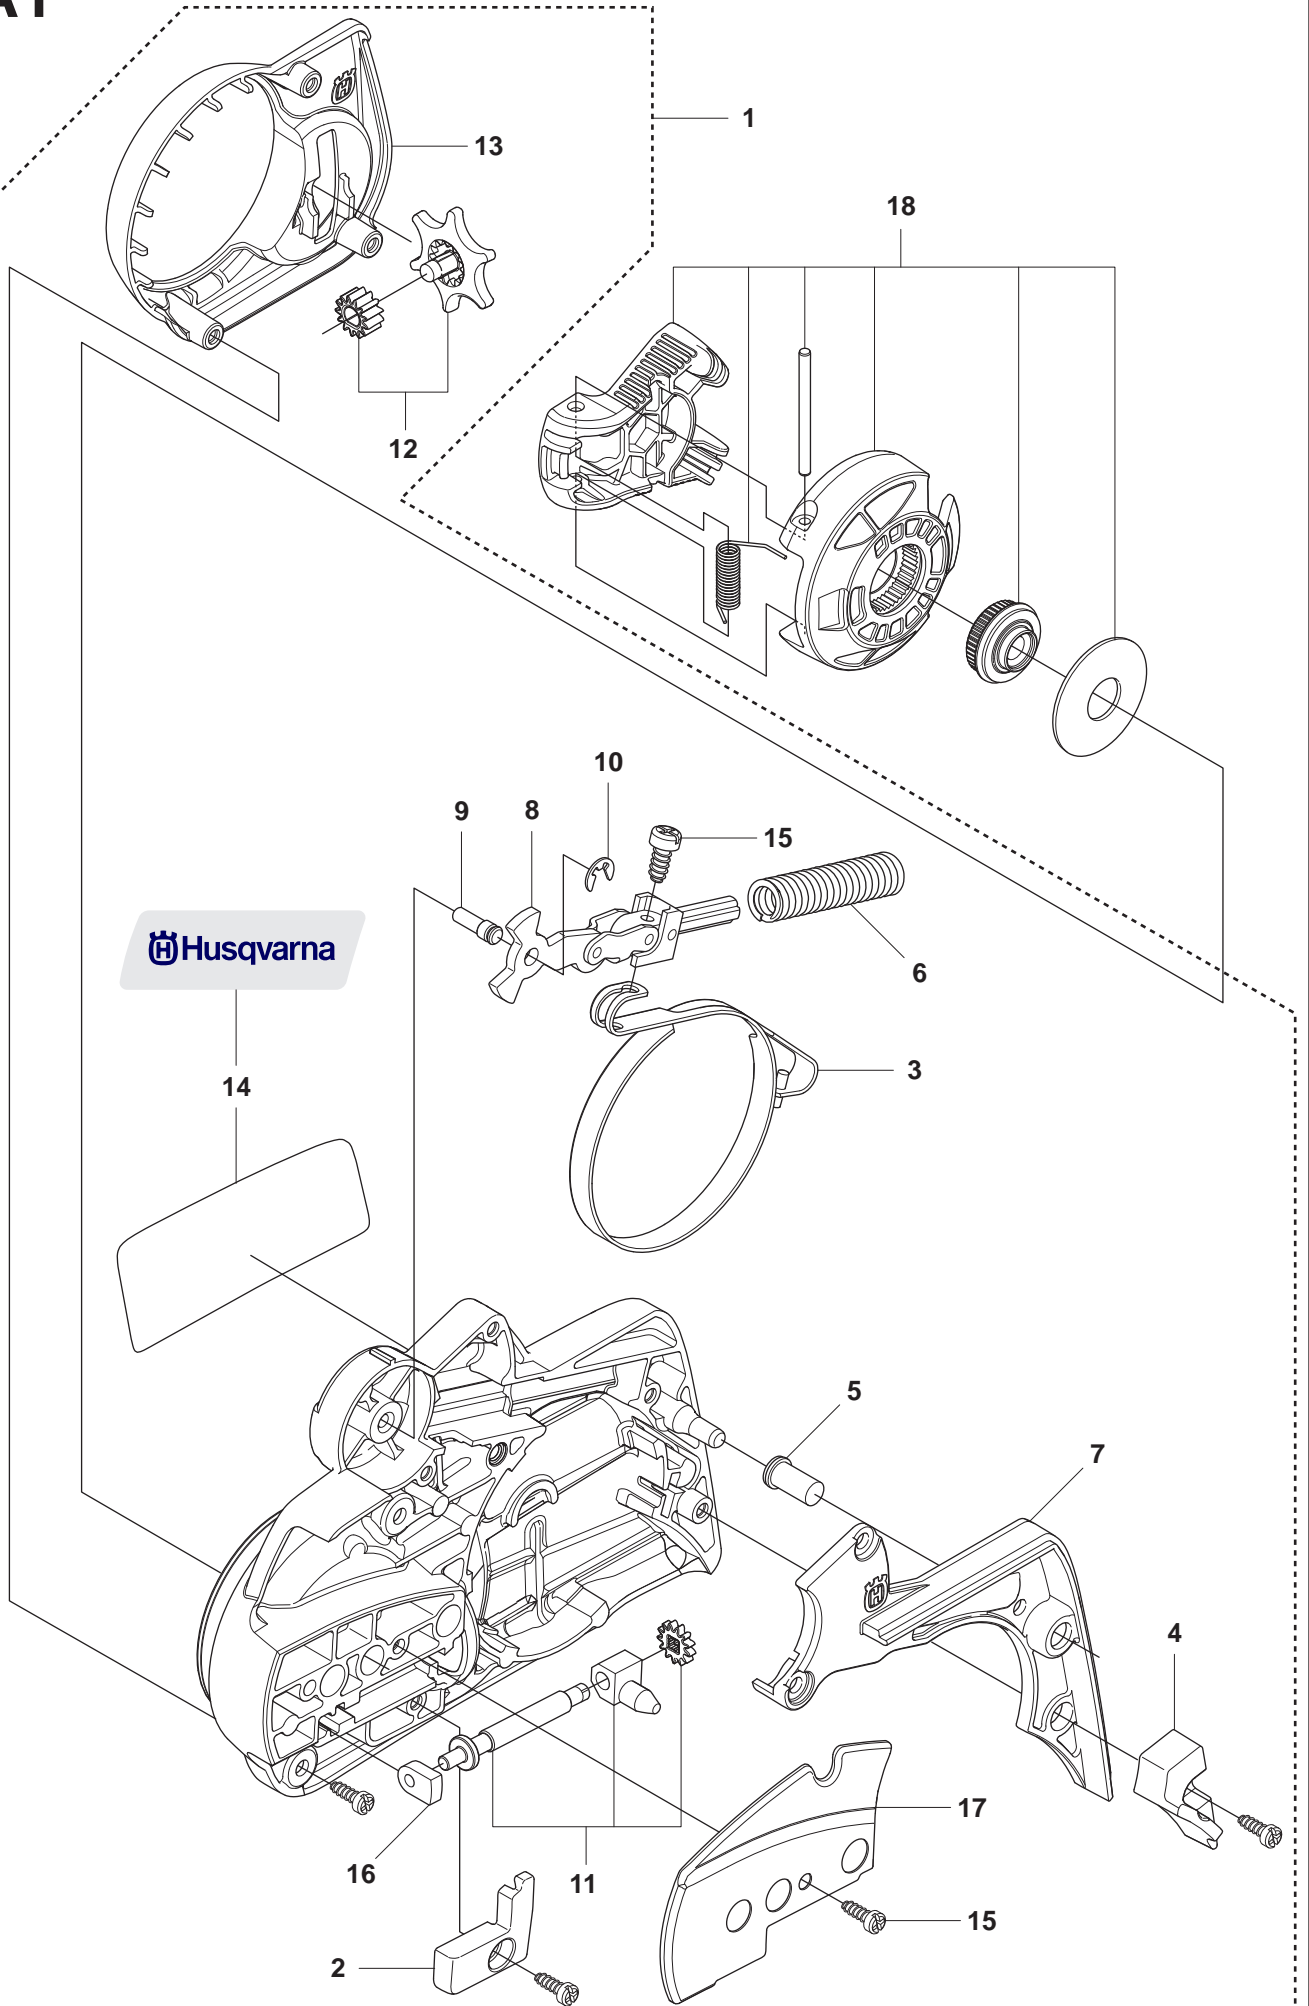

Pos.	Compl No.	Part No.	Quantity	Notes
1		544 19 49-01	1	Clutch cover assy
2	544 19 49-01	504 58 28-01	1	Cover
3	544 19 49-01	544 30 60-01	1	Brake band assy
4	544 19 49-01	544 25 31-01	1	Wear protection
5	544 19 49-01	503 85 52-01	1	Guide bushing
6	544 19 49-01	503 89 26-01	1	Brake spring
7	544 19 49-01	544 24 85-01	1	Cover lid
8	544 19 49-01	503 89 08-02	1	Knee joint
9	544 19 49-01	503 89 29-01	1	Pin knee joint
10	544 19 49-01	735 31 08-20	1	E-clip
11	544 19 49-01	537 39 29-01	1	Chain tension screw
12	544 19 49-01	537 34 72-01	1	Chain tensioner wheel
13	544 19 49-01	537 39 26-01	1	Heat protector
14	544 19 49-01	544 35 75-01	1	Label
15	544 19 49-01	503 21 70-10	10	Screw
16	544 19 49-01	544 84 55-01	1	Bearing sleeve
17	544 19 49-01	544 25 05-01	1	Wear plate
18		537 34 78-01	1	Knob

1

Pos.	Compl No.	Part No.	Quantity	Notes
1		501 38 82-01		Clutch cover assy
2	501 38 82-01	735 31 08-20	1	E-clip
3	501 38 82-01	537 28 66-01	1	Pawl
4	501 38 82-01	540 06 33-01	1	Chain guide
5	501 38 82-01	537 01 74-01	1	Bearing sleeve
6	501 38 82-01	503 89 08-02	1	Knee joint
7	501 38 82-01	505 89 26-01	1	Brake spring
8	501 38 82-01	503 85 52-01	1	Guide bushing
9	501 38 82-01	544 24 85-01	1	Cover lid
10	501 38 82-01	503 21 70-10	7	Screw
11	501 38 82-01	544 25 31-01	1	Wear protection
12	501 38 82-01	544 30 60-01	1	Brake band assy
13	501 38 82-01	503 89 29-01	1	Pin
14	501 38 82-01	537 39 70-01	1	Worm screw
15	501 38 82-01	537 07 94-02	1	Worm wheel
16	501 38 82-01	740 48 07-02	1	O-ring
17	501 38 82-01	503 23 00-63	1	Washer
18	501 38 82-01	544 37 68-01	1	Label, clutch cover
19		503 22 00-01	1	Nut

B

435, 435e, 440e

Page B
435, 435e, 440e

Pos.	Compl No.	Part No.	Quantity	Notes
1		544 87 12-01	1	Clutch assy
2	544 87 12-01	502 08 03-01	2	Clutch spring
3		505 44 15-01	1	Clutch drum assy
4	505 44 15-01	503 53 92-01	1	Support bushing
5		544 21 24-01	1	Worm gear
6		540 05 79-01	1	Pump piston
7		537 15 48-01	1	Pump cylinder
8		544 08 42-01	1	Oil hose