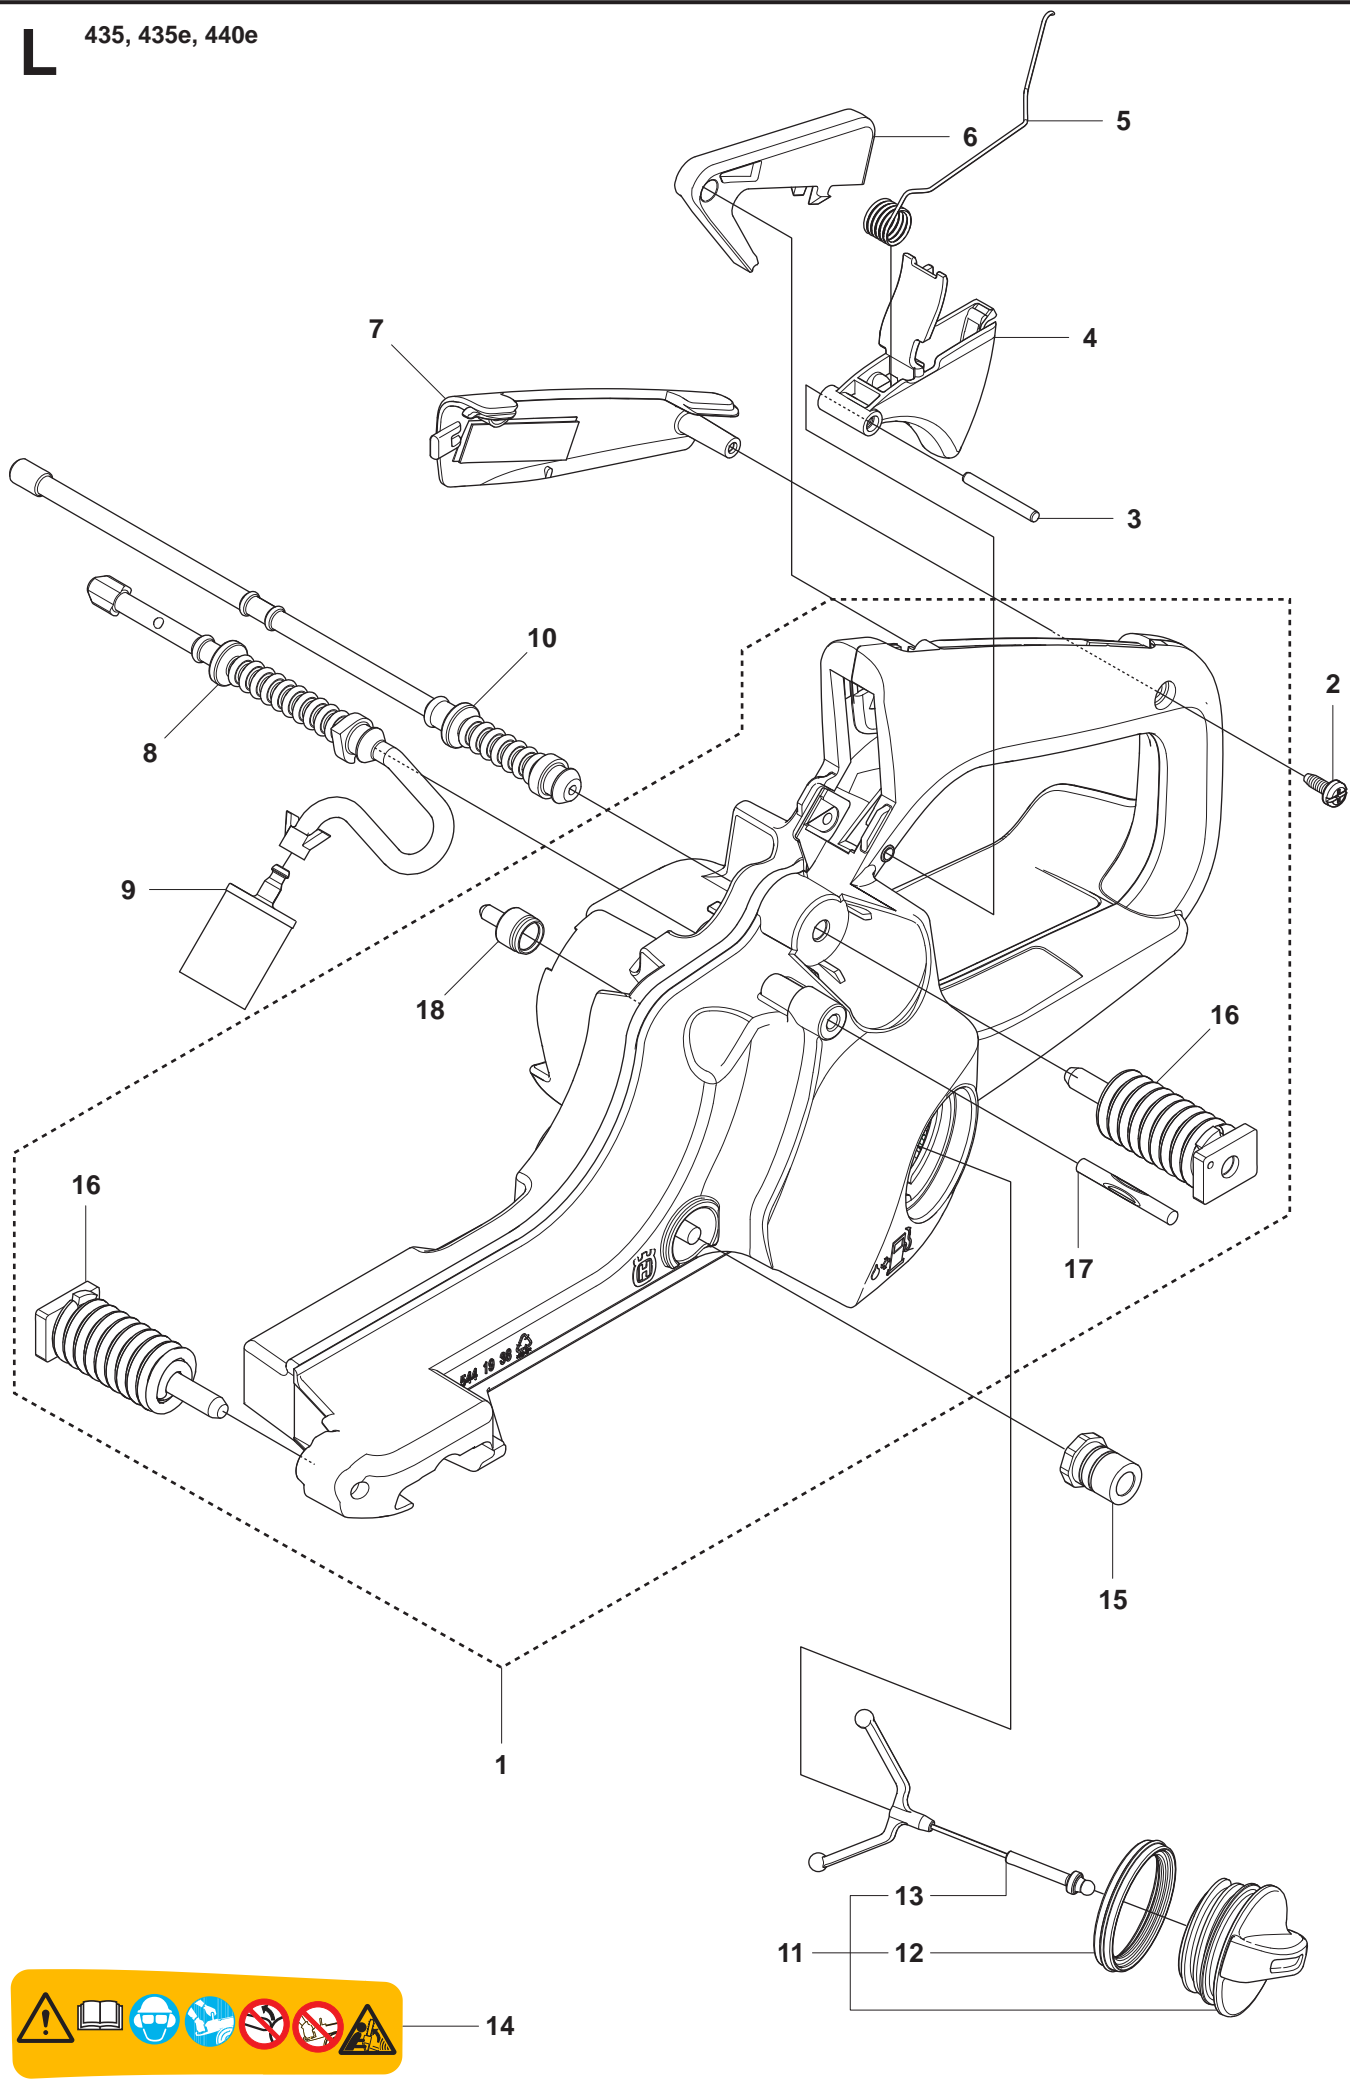

435, 435e, 440e

14

Pos.	Compl No.	Part No.	Quantity	Notes
1		544 19 38-01	1	Fuel tank assy
2		503 21 28-10	1	Screw
3		720 18 25-20	1	Pin
4		544 96 85-01	1	Throttle control
5		544 09 99-01	1	Spring
6		544 28 41-01	1	Throttle lockout
7		544 28 49-01	1	Handle insert
8		544 12 86-01	1	Fuel hose
9		503 44 32-01	1	Filter mix
10		544 12 97-01	1	Return hose
11		544 11 12-01	1	Tank cap assy
12	544 11 12-01	537 21 50-01	1	Sealing
13	544 11 12-01	503 57 89-01	1	Holder
14		544 37 50-01	1	Decal warning
15		501 00 76-01	1	Lateral support
16		504 79 56-01	2	Antivibration element
17		721 12 63-39	1	Grooved pin
18		537 35 95-01	1	Fuel tank vent