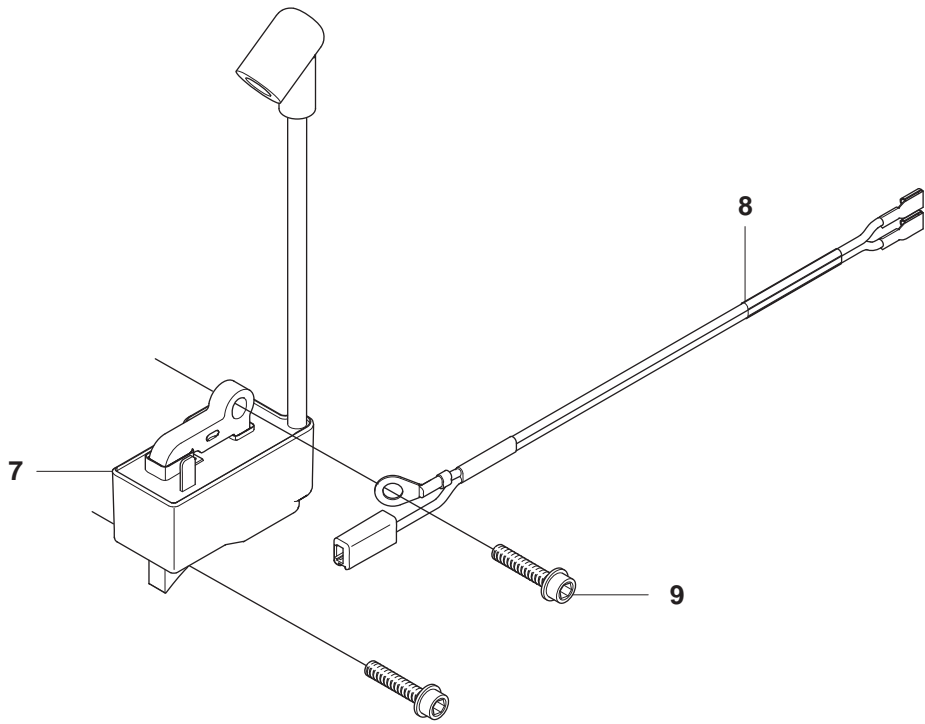

Page E
435, 435e, 440e

Pos.	Compl No.	Part No.	Quantity	Notes
1		544 87 42-01	1	Flywheel assy
2	544 87 42-01	537 24 56-01	2	Starter pawl
3	544 87 42-01	501 81 99-03	2	Screw
4	544 87 42-01	503 23 00-42	2	Washer steel
5	544 87 42-01	503 78 32-01	2	Spring
6		503 22 04-01	1	Nut
7		505 42 72-01	1	Ignition module
8		544 84 82-01	1	Wiring assy
9		503 20 02-20	2	Screw IHSCFM