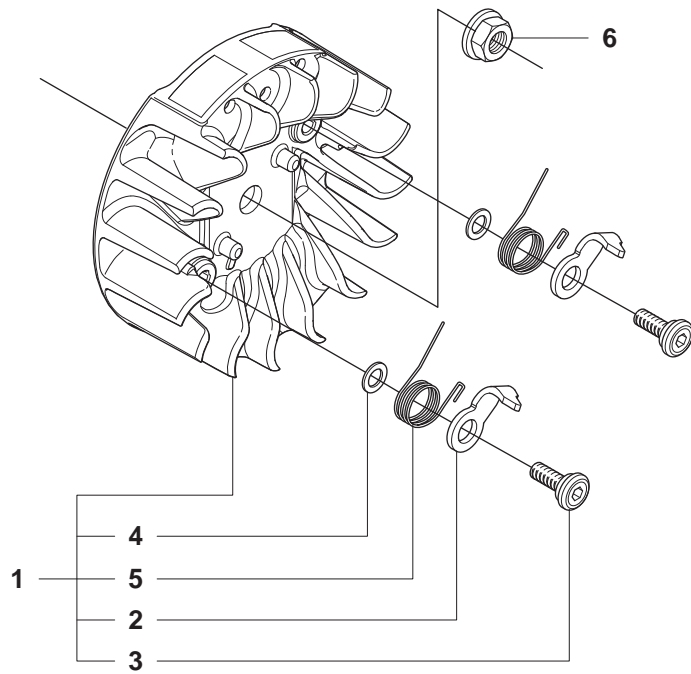

Page E
435, 435e, 440e

Pos.	Compl No.	Part No.	Quantity	Notes
1		544 87 42-01	1	Flywheel assy
2	544 87 42-01	537 24 56-01	2	Starter pawl
3	544 87 42-01	501 81 99-03	2	Screw
4	544 87 42-01	503 23 00-42	2	Washer steel
5	544 87 42-01	503 78 32-01	2	Spring
6		503 22 04-01	1	Nut
7		505 42 72-01	1	Ignition module
8		544 84 82-01	1	Wiring assy
9		503 20 02-20	2	Screw IHSCFM