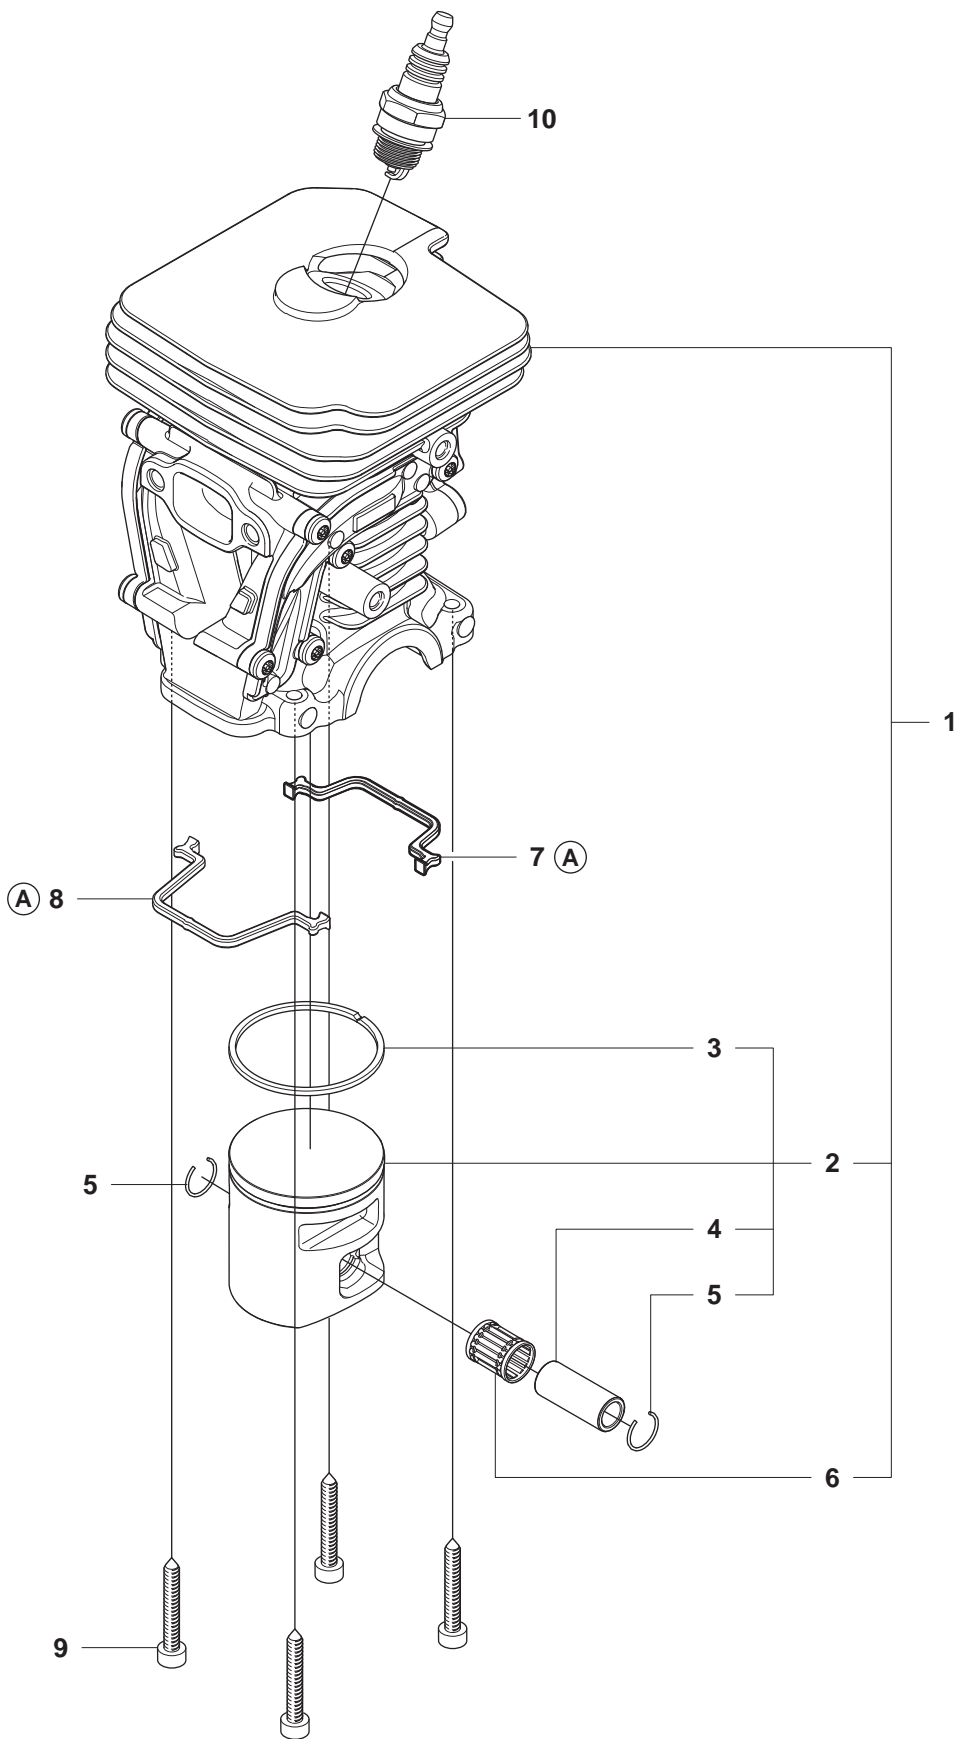

B

435, 435e, 440e

Page B
435, 435e, 440e

Pos.	Compl No.	Part No.	Quantity	Notes
1		544 87 12-01	1	Clutch assy
2	544 87 12-01	502 08 03-01	2	Clutch spring
3		505 44 15-01	1	Clutch drum assy
4	505 44 15-01	503 53 92-01	1	Support bushing
5		544 21 24-01	1	Worm gear
6		540 05 79-01	1	Pump piston
7		537 15 48-01	1	Pump cylinder
8		544 08 42-01	1	Oil hose

Page E
435, 435e, 440e

Pos.	Compl No.	Part No.	Quantity	Notes
1		544 87 42-01	1	Flywheel assy
2	544 87 42-01	537 24 56-01	2	Starter pawl
3	544 87 42-01	501 81 99-03	2	Screw
4	544 87 42-01	503 23 00-42	2	Washer steel
5	544 87 42-01	503 78 32-01	2	Spring
6		503 22 04-01	1	Nut
7		505 42 72-01	1	Ignition module
8		544 84 82-01	1	Wiring assy
9		503 20 02-20	2	Screw IHSCFM

Pos.	Compl No.	Part No.	Quantity	Notes
1		504 73 51-01	1	Cylinder assy
2	504 73 51-02	502 62 50-01	1	Piston assy
3	502 62 50-02	544 40 59-01	1	Piston ring
4	502 62 50-02	544 40 60-01	1	Piston pin
5	502 62 50-02	537 39 99-01	2	Circlip
6	504 73 51-02	503 41 41-01	1	Needle bearing
7		544 39 60-01	1	Gasket, cylinder rear
8		544 39 59-01	1	Gasket, cylinder front
9		725 53 33-55	4	Screw
10		503 23 51-11	1	Spark plug

Pos.	Compl No.	Part No.	Quantity	Notes
1		504 73 51-01	1	Cylinder assy
2	504 73 51-01	502 62 50-02	1	Piston assy
3	502 62 50-02	544 40 59-01	1	Piston ring
4	502 62 50-02	544 40 60-01	1	Piston pin
5	502 62 50-02	537 39 99-01	2	Circlip
6	504 73 51-01	503 41 41-01	1	Needle bearing
7		544 39 60-01	1	Gasket, cylinder rear
8		544 39 59-01	1	Gasket, cylinder front
9		725 53 33-55	4	Screw
10		503 23 51-11	1	Spark plug