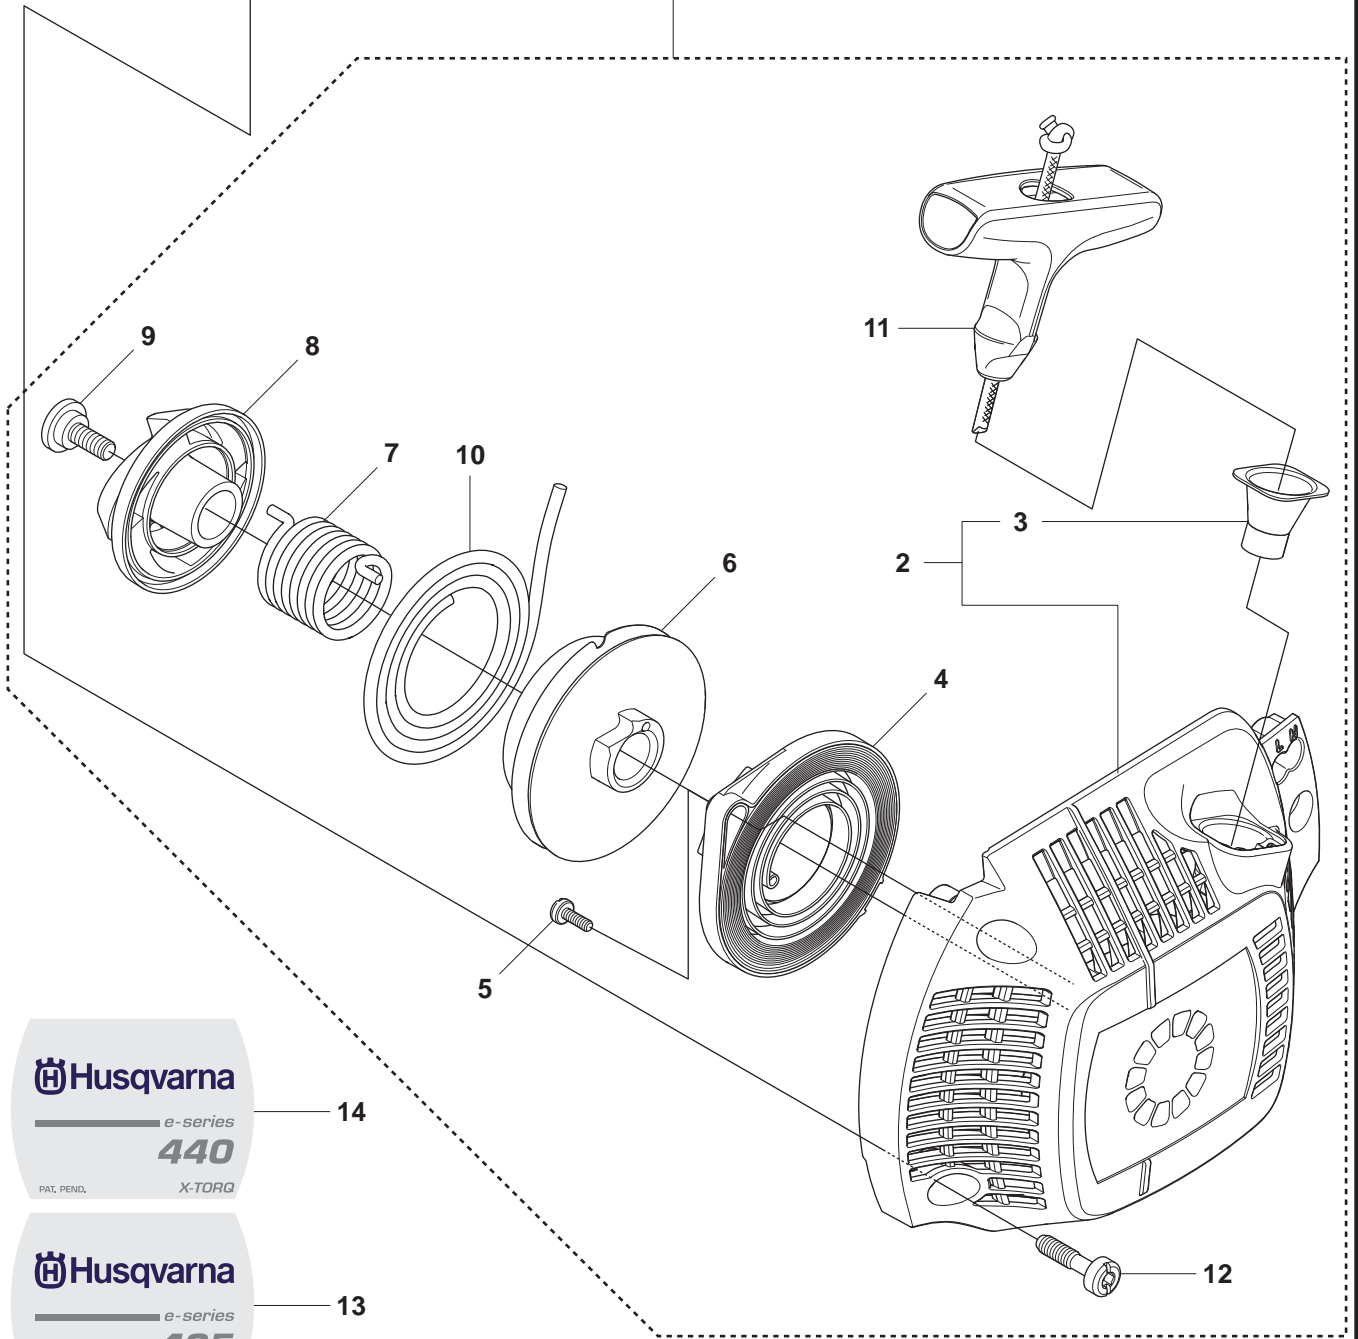

1

Pos.	Compl No.	Part No.	Quantity	Notes
1		544 28 70-02		
2	544 28 70-02	544 28 69-01	1	Starter housing
3	544 28 70-02	537 28 32-01	1	Reinforcement sleeve
4	544 28 70-02	540 05 75-01	1	Spring cassette assy
5	544 28 70-02	503 21 28-10	2	Screw CCRPANT
6	544 28 70-02	537 42 32-01	1	Starter pulley
7	544 28 70-02	505 64 73-01	1	Spring
8	544 28 70-02	537 42 33-01	1	Driver
9	544 28 70-02	537 42 66-01	1	Screw
10	544 28 70-02	505 30 51-25	1	Starter cord
11	544 28 70-02	537 23 25-01	1	Starhandtag
12	544 28 70-02	503 21 73-21	4	Screw CIHSCTO
13		544 46 36-02	1	Label, Starter
14		544 46 36-01	1	Label, Starter
15		544 19 71-01	1	Cooling air conductor