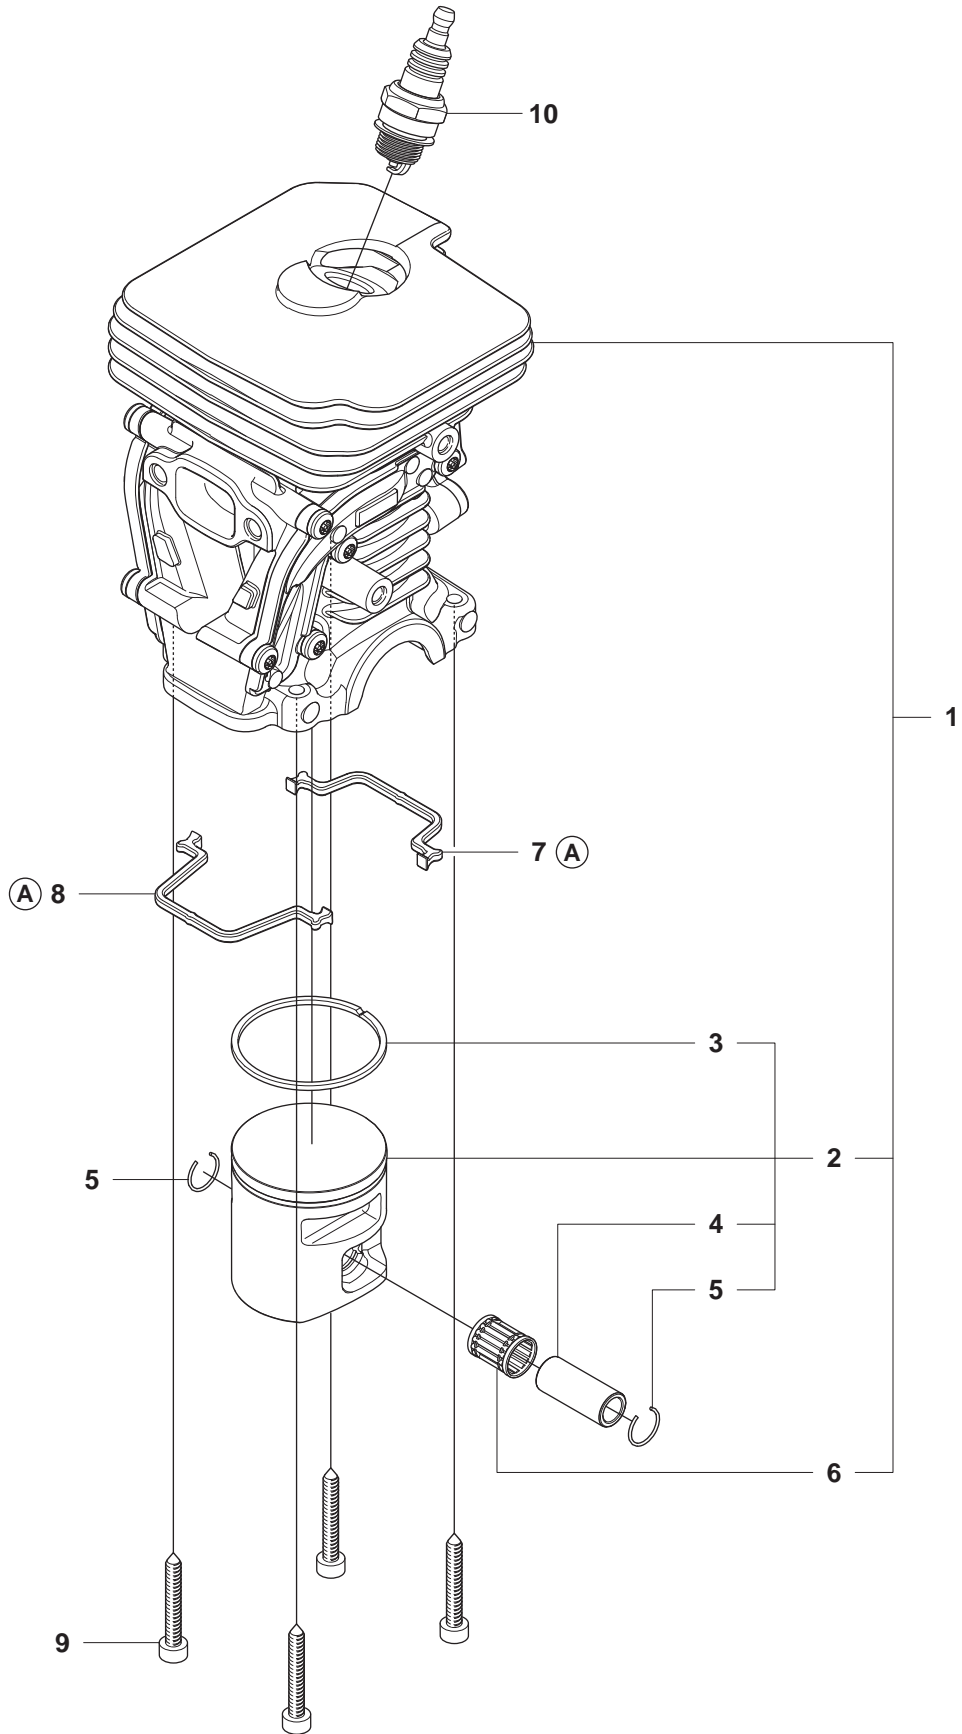

B

435, 435e, 440e

Page B
435, 435e, 440e

Pos.	Compl No.	Part No.	Quantity	Notes
1		544 87 12-01	1	Clutch assy
2	544 87 12-01	502 08 03-01	2	Clutch spring
3		505 44 15-01	1	Clutch drum assy
4	505 44 15-01	503 53 92-01	1	Support bushing
5		544 21 24-01	1	Worm gear
6		540 05 79-01	1	Pump piston
7		537 15 48-01	1	Pump cylinder
8		544 08 42-01	1	Oil hose

Page E
435, 435e, 440e

Pos.	Compl No.	Part No.	Quantity	Notes
1		544 87 42-01	1	Flywheel assy
2	544 87 42-01	537 24 56-01	2	Starter pawl
3	544 87 42-01	501 81 99-03	2	Screw
4	544 87 42-01	503 23 00-42	2	Washer steel
5	544 87 42-01	503 78 32-01	2	Spring
6		503 22 04-01	1	Nut
7		505 42 72-01	1	Ignition module
8		544 84 82-01	1	Wiring assy
9		503 20 02-20	2	Screw IHSCFM

Pos.	Compl No.	Part No.	Quantity	Notes
1		504 73 51-01	1	Cylinder assy
2	504 73 51-02	502 62 50-01	1	Piston assy
3	502 62 50-02	544 40 59-01	1	Piston ring
4	502 62 50-02	544 40 60-01	1	Piston pin
5	502 62 50-02	537 39 99-01	2	Circlip
6	504 73 51-02	503 41 41-01	1	Needle bearing
7		544 39 60-01	1	Gasket, cylinder rear
8		544 39 59-01	1	Gasket, cylinder front
9		725 53 33-55	4	Screw
10		503 23 51-11	1	Spark plug

Pos.	Compl No.	Part No.	Quantity	Notes
1		504 73 51-01	1	Cylinder assy
2	504 73 51-01	502 62 50-02	1	Piston assy
3	502 62 50-02	544 40 59-01	1	Piston ring
4	502 62 50-02	544 40 60-01	1	Piston pin
5	502 62 50-02	537 39 99-01	2	Circlip
6	504 73 51-01	503 41 41-01	1	Needle bearing
7		544 39 60-01	1	Gasket, cylinder rear
8		544 39 59-01	1	Gasket, cylinder front
9		725 53 33-55	4	Screw
10		503 23 51-11	1	Spark plug