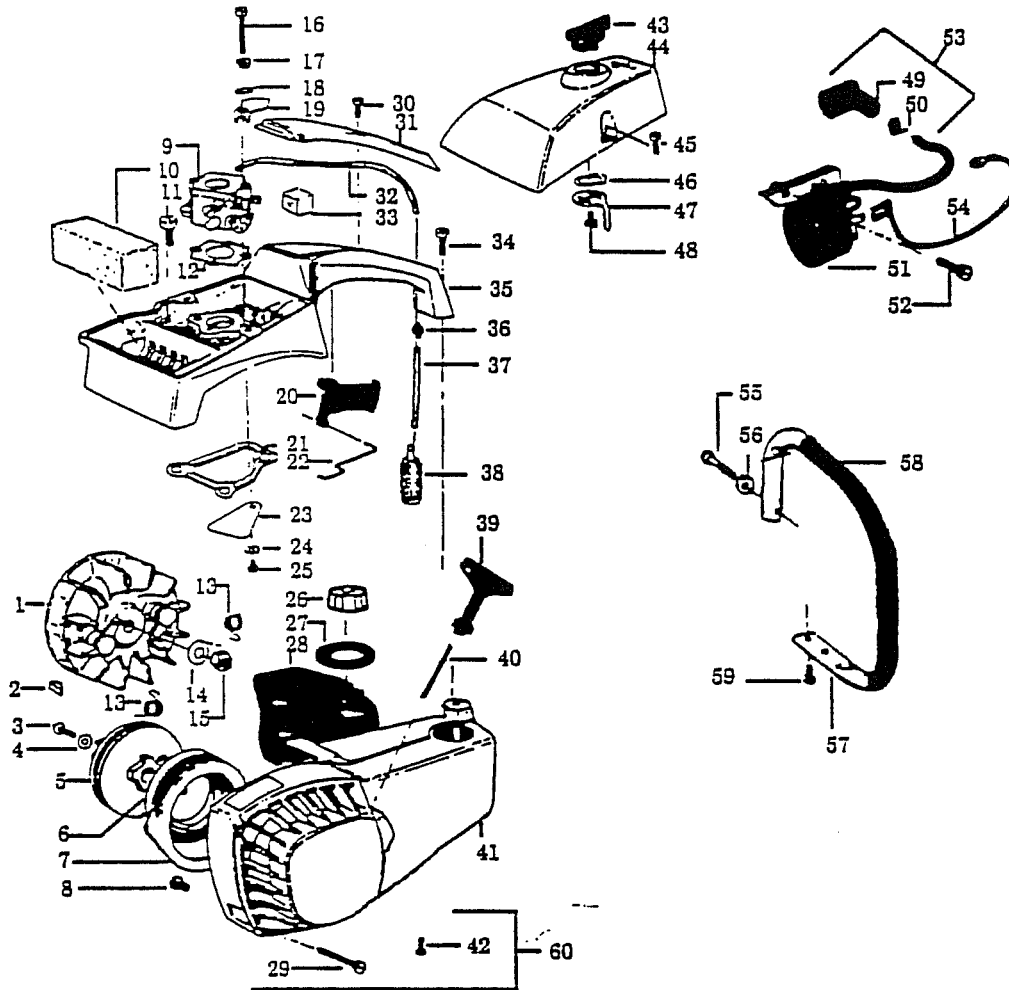

KEY NO	PART NO.	DESCRIPTION	KEY NO	PART NO.	DESCRIPTION
1	530-039111	Flywheel Ass'y. (Incl. #13)	31	530-024967	Handle Cover
2	530-015126	Flywheel Key	32	530-021025	Fuel Line
3	530-015036	Screw	33	530-023373	Throttle Wire Boot
4	530-015123	Washer	34	530-015141	Screw
5	530-069288	Starter Pulley	35	530-036950	Handle & Carb. Hsg.
6	530-042023	Starter Spring	36	530-023877	Fuel Line Fitting
7	530-025487	Air Baffle (Model 225)	37	530-069216	Line Kit (Bulk 8133)
8	530-001726	Screw (Model 225)	38	530-014362	Fuel Pick-Up Ass'y.
9	530-035181	Carburetor	39	530-026735	Starter Handle
10	530-023791	Air Filter	40	530-069232	Rope Kit
11	530-015242	Screw	41	530-069281	Fan Hsg. Kit
12	530-019045	Carburetor Gasket	42	530-015650	Screw
13	530-023817	Starter Dog Spring	43	530-023807	Choke Knob
14	530-015127	Flywheel Washer	44	530-024965	Carb. Cover
15	530-626605	Nut	45	530-015168	Screw
16	530-015245	Screw	46	530-015147	Wave Washer
17	530-023865	Spacer	47	530-023806	Choke Lever
18	530-015254	Wave Washer	48	530-015407	Screw
19	530-023805	Choke Shutter	49	530-003934	Spark Plug Boot
20	530-024803	Throttle Trigger	50	530-003933	Spark Plug Connector
21	530-019118	Gasket	51	530-069202	Ignition Module Kit
22	530-026606	Throttle Wire	52	530-015128	Screw
23	530-023366	Reed Valve	53	530-039082	Spark Plug Lead (Incl. 49&50)
24	530-023367	Washer	54	530-039116	Switch Lead
25	530-015241	Screw	55	530-015037	Screw
26	530-010729	Fuel Cap Ass'y.	56	530-015151	Washer
27	530-019093	Seal	57	530-010991	Handlebar
28	530-010775	Fuel Tank Ass'y. (Incl. #26,27 & 38)	58	530-027847	Grip
29	530-015649	Screw	59	530-015507	Screw
30	530-015247	Screw	60	530-069288	Fan Hsg. Screw Kit (Incl. 29&42 & #9 pg. 1)