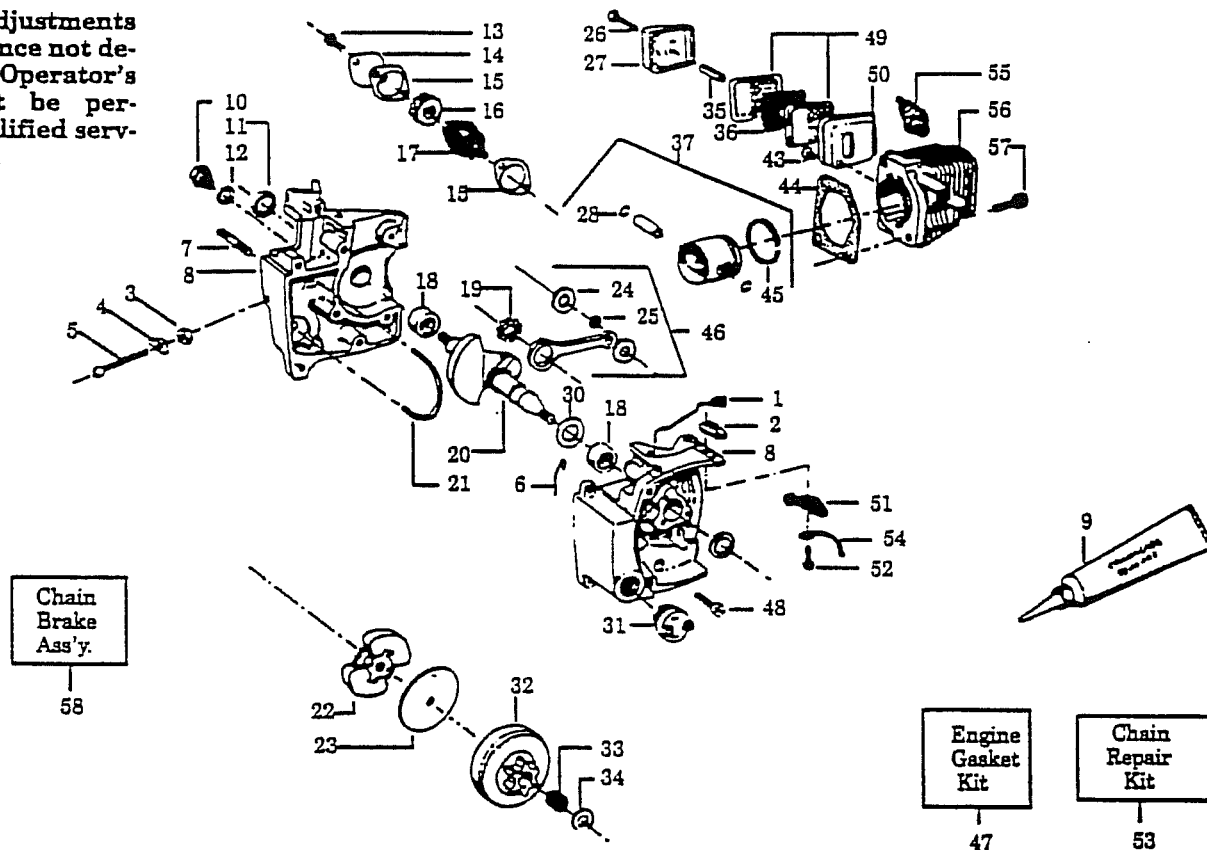

⚠ WARNING

All repairs, adjustments and maintenance not described in the Operator's Manual must be performed by qualified service personnel.

KEY NO.	PART NO.	DESCRIPTION	KEY NO.	PART NO.	DESCRIPTION
1	530-023788	Switch Knob Ass'y.	30	530-023887	Thrust Washer
2	530-023786	Ramp Switch	31	530-010444	Oil Cap Ass'y. (w/ retainer)
3	530-015135	Lock Nut	32	530-069166	Clutch Drum
4	530-023492	Bar Adjust Pin	33	530-032079	Clutch Bearing
5	530-015236	Screw	34	530-023519	Clutch Spacer (Inside)
6	530-036450	Oil Tank Vent Pin	35	530-023535	Spacer
7	530-015642	Bar Mounting Stud	36	530-023796	Spark Arrestor Screen
8	530-014742	Crankcase Ass'y (Incl. #3-7,10,11 & 18)	37	530-069451	Piston Kit (Incl. #28,45 & Pin)
9	530-030054	Crankcase Sealant	43	530-001666	Screw
10	530-069142	Check Valve Kit - (Incl. #12)	44	530-019159	Cylinder Gasket
11	530-019069	Crankshaft Seal	45	530-027482	Piston Ring
12	530-019089	Check Valve Gasket	46	530-010474	Connecting Rod Ass'y. Kit (Incl. 58 & 59)
13	530-015176	Screw	47	530-069022	Engine Gasket Kit (* Indicates Contents)
14	530-023802	Metering Body Cover	48	530-015986	Screw
15	530-019091	Metering Body Gasket	49	530-023797	Muffler Baffle
16	530-023801	Oil Filter	50	530-023794	Muffler Body
17	530-010195	Metering Body Ass'y.	51	530-023787	Switch Clamp
18	530-032029	Crankshaft Bearing	52	530-015235	Screw
19	530-032065	Roller Bearing (Incl. 12 bearings)	53	530-062073	Chain Repair Kit
20	530-022172	Crankshaft	54	530-039116	Switch Lead
21	530-021026	Oil Discharge Line	55	530-030005	Spark Plug CJ-8
22	530-069193	Clutch Ass'y. Kit (Incl. #23)	56	530-012172	Cylinder
23	530-069197	Clutch Washer Kit (Outside)	57	530-015239	Screw
24	530-015486	Washer	58	530-069659	Chain Brake Ass'y. - Ref. page 3
25	530-032075	Bearing Rod - (Top) (Incl. 22 Bearings)	Not Shown		
26	530-015189	Screw		530-081677	Operator's Manual
27	530-023795	Muffler Cover		530-047038	Carton Contents Bag
28	530-023843	Piston Pin Retainer		530-061831	Carton
				530-031146	Screws

[Order Husqvarna 23 Compact Parts on eBay](#)