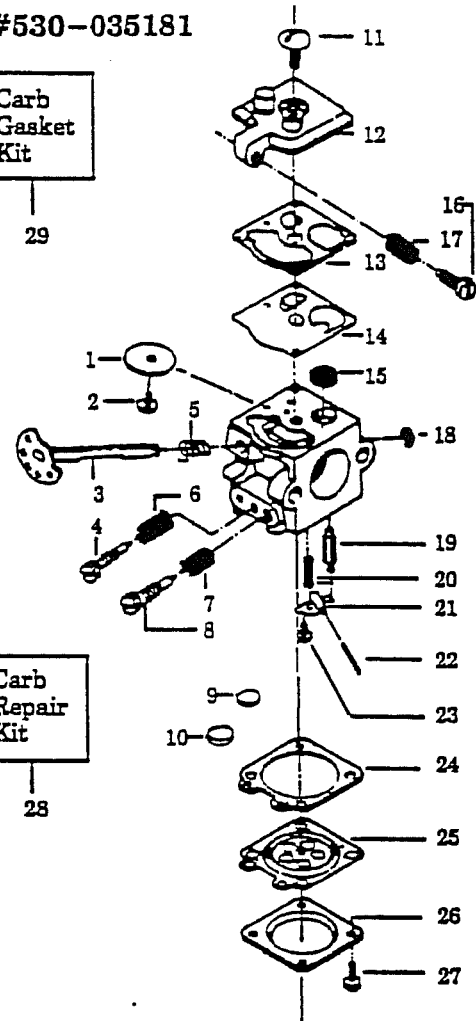

CARBURETOR ASSEMBLY #530-035181

Key No.	Part No.	Description
1	530-035006	Throttle Valve
2	530-035015	Throttle Valve Screw
3	530-035034	Throttle Shaft Ass'y.
4	530-035171	Low Speed Mixture Needle
5	530-035024	Throttle Return Spring
6	530-035023	Low Speed Mixture Needle Spring
7	530-035167	High Speed Mixture Needle Spring
8	530-035169	High Speed Mixture Needle
9	530-035162	• Plug - 5/16 Dia. Welch
10	530-035163	• Plug - 1/4 Dia. Welch
11	530-035017	Pump Cover Screw
12	530-035159	Fuel Pump Cover
13	530-035164	+ Fuel Pump Gasket
14	530-035166	+ Fuel Pump Diaphragm
15	530-035027	• Fuel Inlet Screen
16	530-035035	Idle Speed Adjusting Screw
17	530-035168	Idle Speed Adjusting Screw Spring
18	530-035007	Throttle Retainer Ring
19	530-035106	• Inlet Needle Valve
20	530-035188	• Metering Lever Spring
21	530-035031	• Metering Lever
22	530-035028	• Metering Lever Pin
23	530-035016	• Metering Lever Pin Screw
24	530-035165	+ Metering Diaphragm Gasket
25	530-035014	+ Metering Diaphragm
26	530-035003	Metering Diaphragm Cover
27	530-035021	Metering Cover Screw Ass'y.
28	530-035161	Carb. Repair Kit (Includes parts marked*)
29	530-035173	Carb. Gasket/Diaphragm (Includes parts marked+)

Carb
Gasket
Kit

29

Carb
Repair
Kit

28