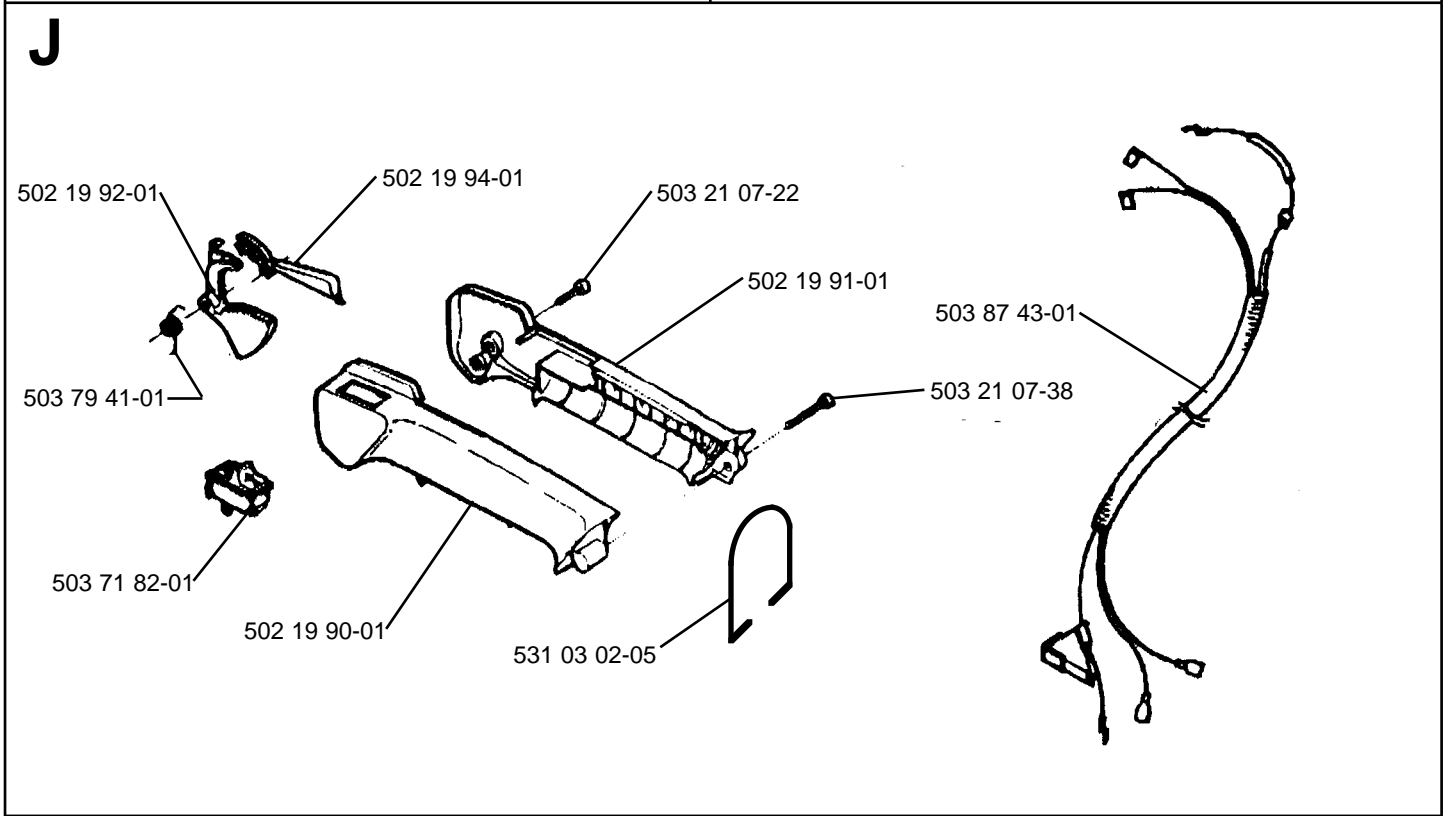

# 225HBV

**A. 1996**  
**Spare parts**

## **NOTE!**

**This Illustrated Parts List was produced in USA,  
09-1996 and contains some items not  
listed in other manuals.**

**A****\*compl 503 71 73-05 (FF)****B****\*compl 502 19 59-01****C****\*compl 503 82 87-01****D****E****\*compl 503 89 94-01****\*compl 503 85 97-02****F**

L

**M**

compl 503 28 15-05 Walbro WT 235

compl 503 28 15-06 Walbro WT 270 (Carb. USA)

**N**

\*compl 531 03 03-90

\*\*compl 952 70 35-30  
**Gutter Attachment Kit**