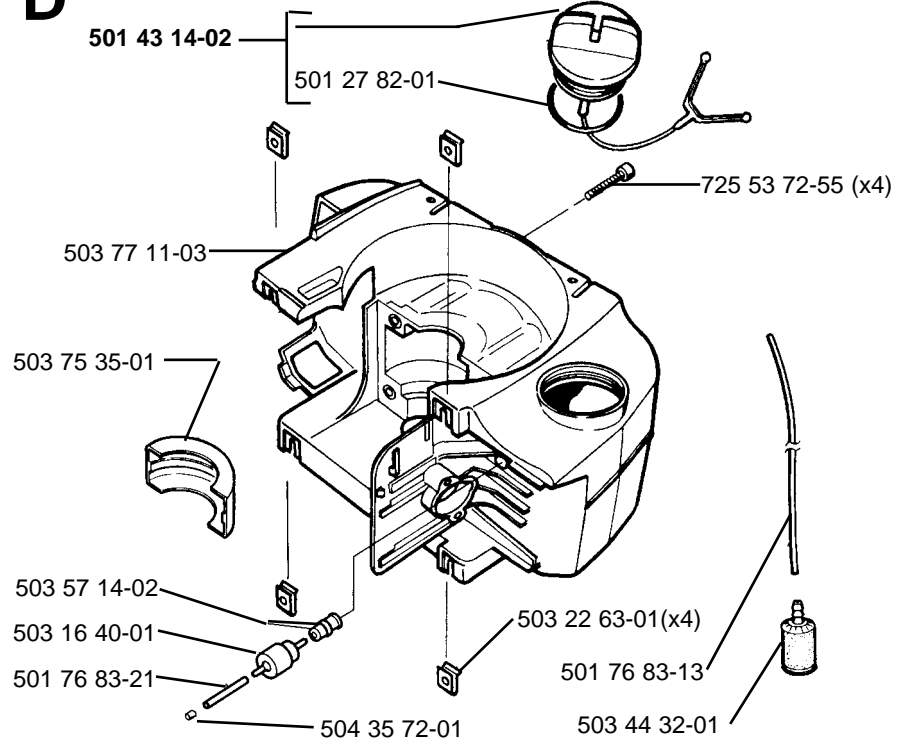

# 225HBV

**A. 1996**  
**Spare parts**

## **NOTE!**

**This Illustrated Parts List was produced in USA,  
09-1996 and contains some items not  
listed in other manuals.**

**A****\*compl 503 71 73-05 (FF)****B****\*compl 502 19 59-01****C****\*compl 503 82 87-01****D****E****\*compl 503 89 94-01****\*compl 503 85 97-02****F**

L

**M**

compl 503 28 15-05 Walbro WT 235

compl 503 28 15-06 Walbro WT 270 (Carb. USA)

**N**

\*compl 531 03 03-90

\*\*compl 952 70 35-30  
**Gutter Attachment Kit**