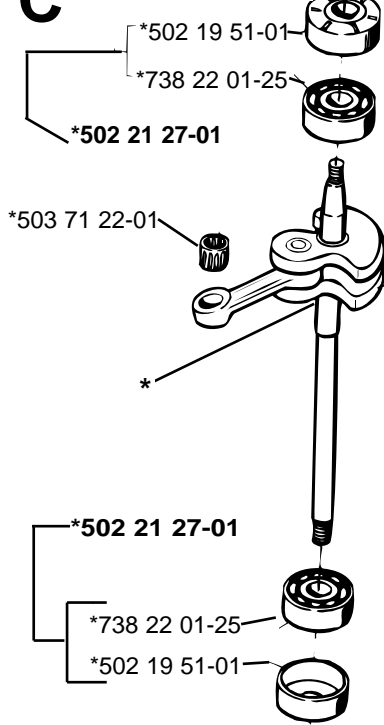

# 225HBV

**A. 1996**  
**Spare parts**

## **NOTE!**

**This Illustrated Parts List was produced in USA,  
09-1996 and contains some items not  
listed in other manuals.**

**A****\*compl 503 71 73-05 (FF)****B****\*compl 502 19 59-01****C****\*compl 503 82 87-01****D****E****\*compl 503 89 94-01****\*compl 503 85 97-02****F**

L

**M**

compl 503 28 15-05 Walbro WT 235

compl 503 28 15-06 Walbro WT 270 (Carb. USA)

**N**

\*compl 531 03 03-90

\*\*compl 952 70 35-30  
**Gutter Attachment Kit**