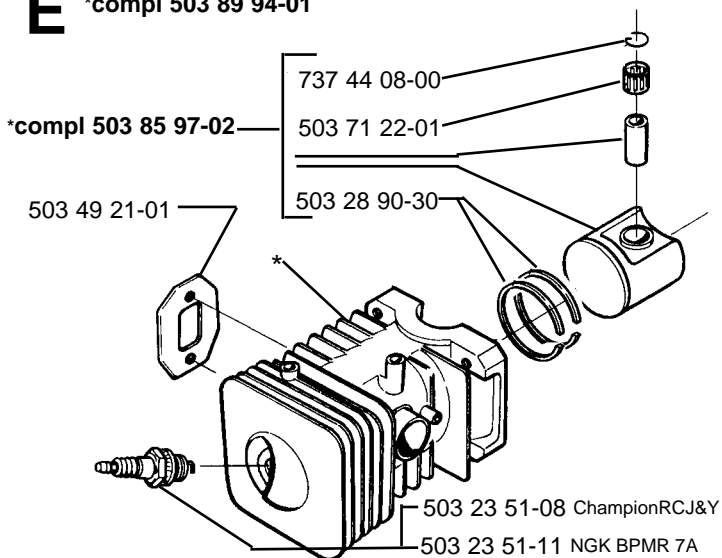

# 225HBV

**A. 1996**  
**Spare parts**

## **NOTE!**

**This Illustrated Parts List was produced in USA,  
09-1996 and contains some items not  
listed in other manuals.**

**A****\*compl 503 71 73-05 (FF)****B****\*compl 502 19 59-01****C****\*compl 503 82 87-01****D****E****\*compl 503 89 94-01****\*compl 503 85 97-02****F**

L

**M**

compl 503 28 15-05 Walbro WT 235

compl 503 28 15-06 Walbro WT 270 (Carb. USA)

**N**

\*compl 531 03 03-90

\*\*compl 952 70 35-30  
**Gutter Attachment Kit**