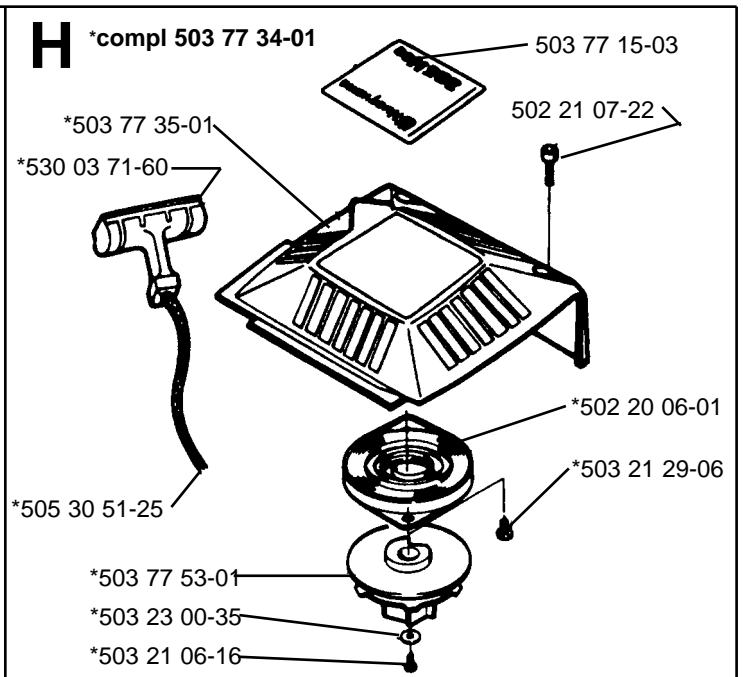

# 225HBV

**A. 1996**  
**Spare parts**

## **NOTE!**

**This Illustrated Parts List was produced in USA,  
09-1996 and contains some items not  
listed in other manuals.**

**A****\*compl 503 71 73-05 (FF)****B****\*compl 502 19 59-01****C****\*compl 503 82 87-01****D****E****\*compl 503 89 94-01****\*compl 503 85 97-02****F**

L

**M**

compl 503 28 15-05 Walbro WT 235

compl 503 28 15-06 Walbro WT 270 (Carb. USA)

**N**

\*compl 531 03 03-90

\*\*compl 952 70 35-30  
**Gutter Attachment Kit**