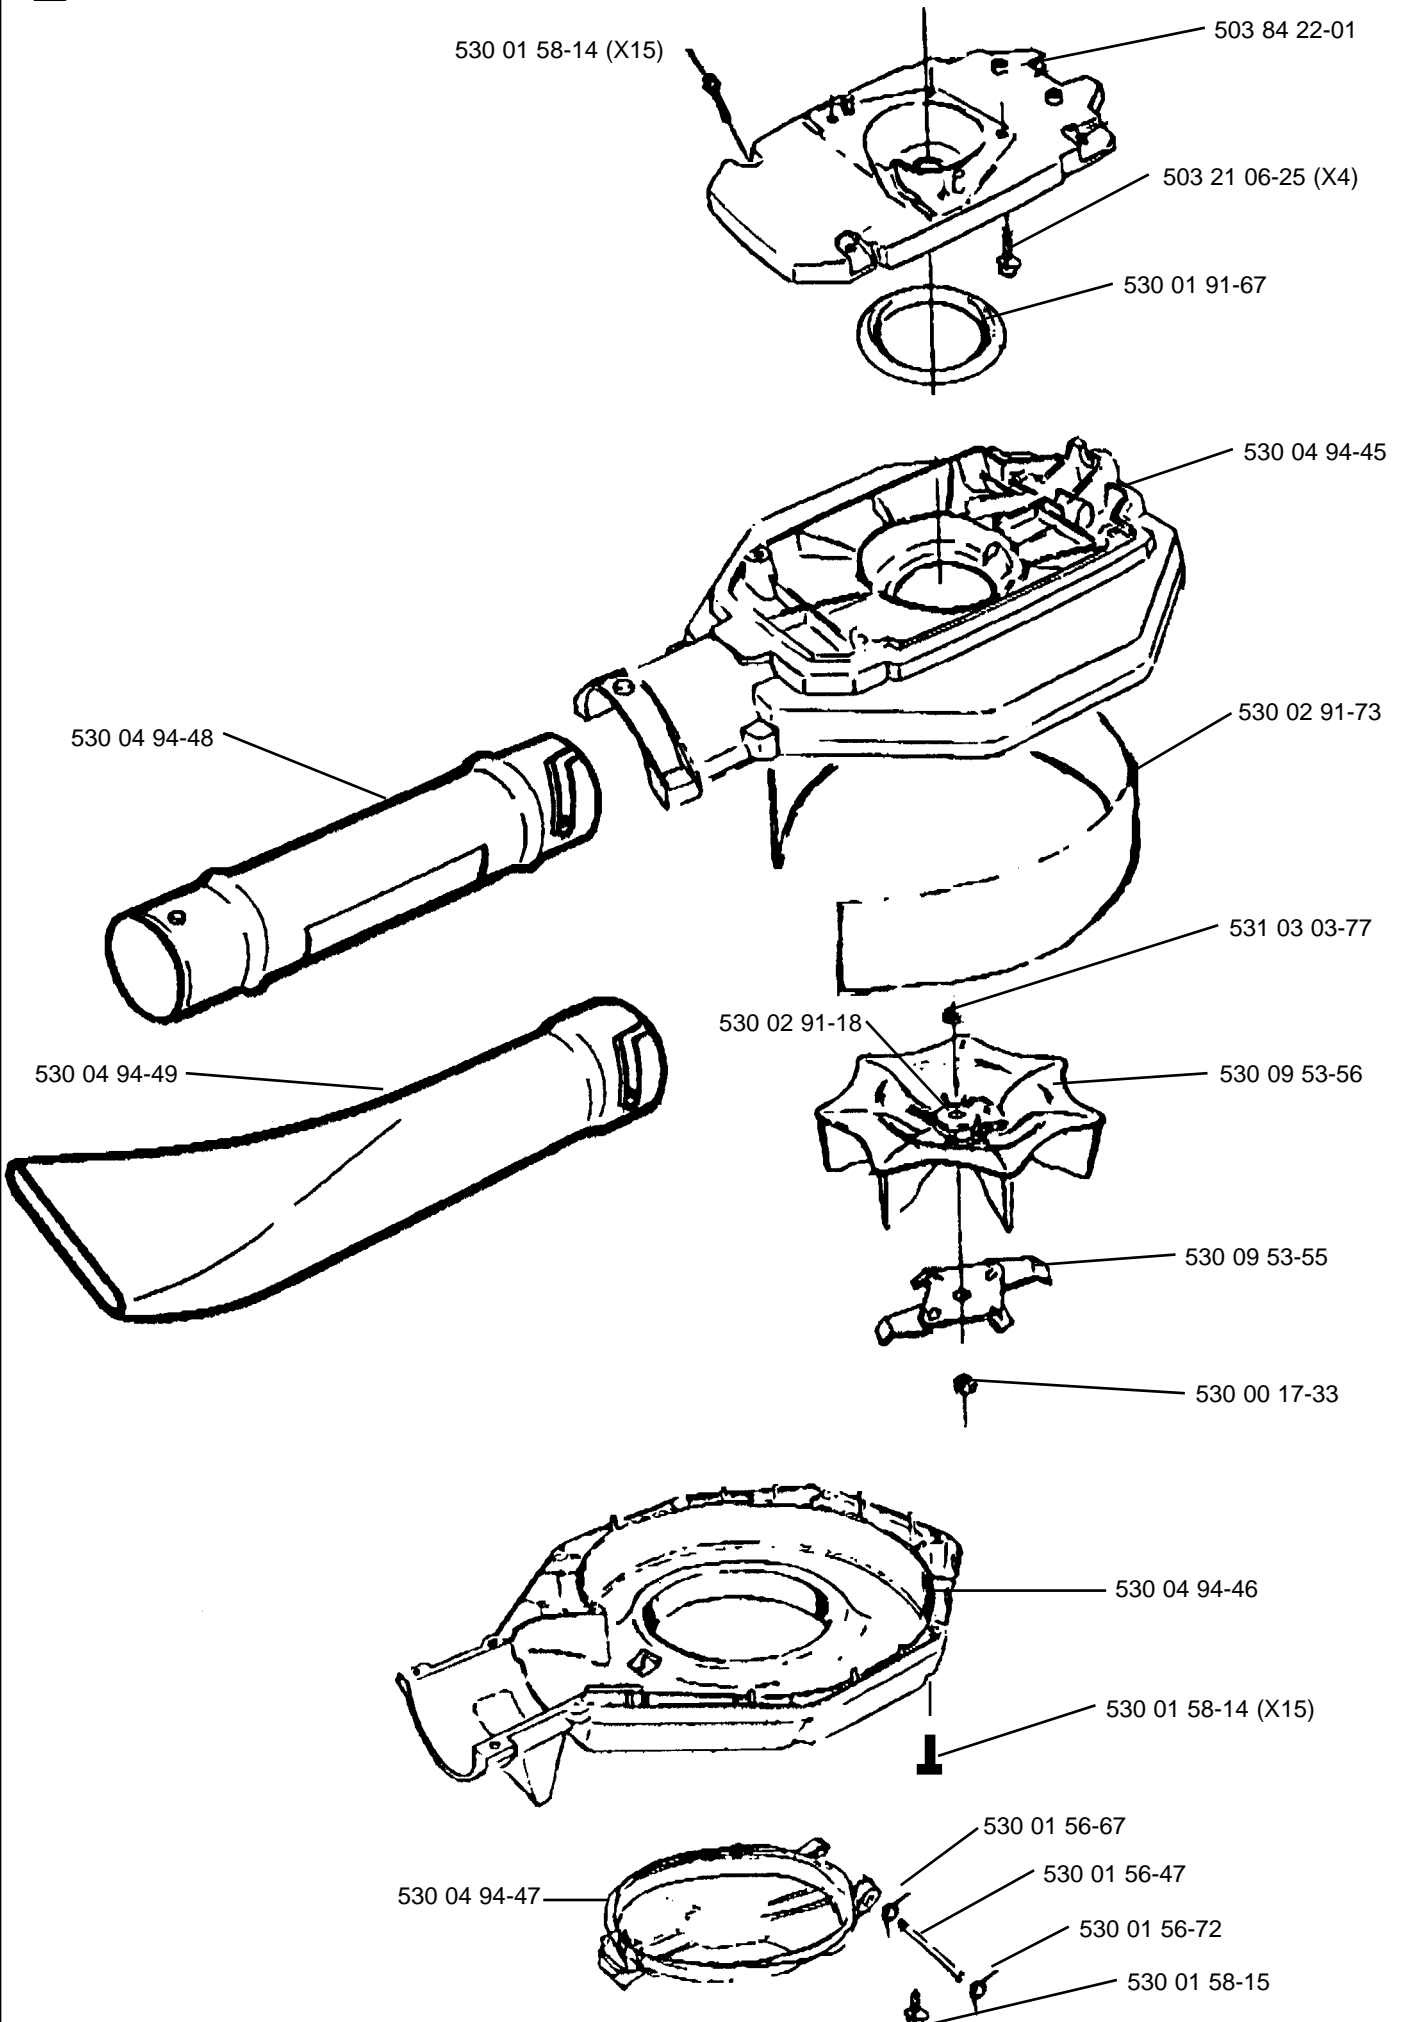

# 225HBV

**A. 1996**  
**Spare parts**

## **NOTE!**

**This Illustrated Parts List was produced in USA,  
09-1996 and contains some items not  
listed in other manuals.**

**A****\*compl 503 71 73-05 (FF)****B****\*compl 502 19 59-01****C****\*compl 503 82 87-01****D****E****\*compl 503 89 94-01****\*compl 503 85 97-02****F**

L

**M**

compl 503 28 15-05 Walbro WT 235

compl 503 28 15-06 Walbro WT 270 (Carb. USA)

**N**

\*compl 531 03 03-90

\*\*compl 952 70 35-30  
**Gutter Attachment Kit**