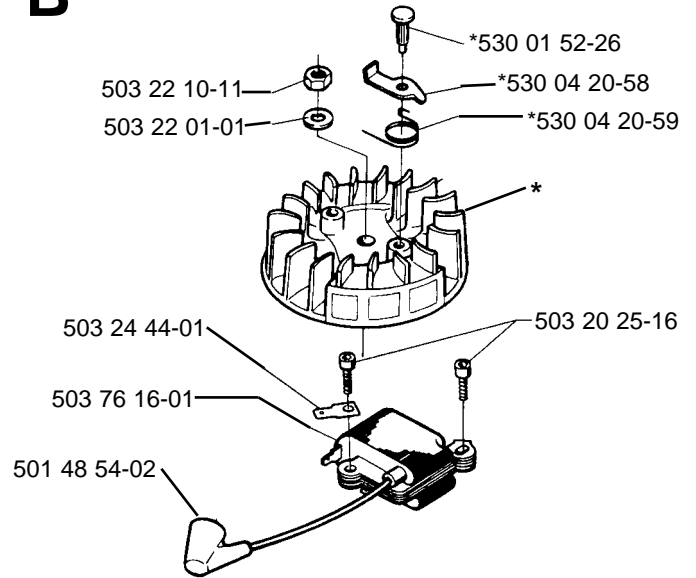

# 225HBV

**A. 1996**  
**Spare parts**

## **NOTE!**

**This Illustrated Parts List was produced in USA,  
09-1996 and contains some items not  
listed in other manuals.**

**A****\*compl 503 71 73-05 (FF)****B****\*compl 502 19 59-01****C****\*compl 503 82 87-01****D****E****\*compl 503 89 94-01****\*compl 503 85 97-02****F**

L

**M**

compl 503 28 15-05 Walbro WT 235

compl 503 28 15-06 Walbro WT 270 (Carb. USA)

**N**

\*compl 531 03 03-90

\*\*compl 952 70 35-30  
**Gutter Attachment Kit**