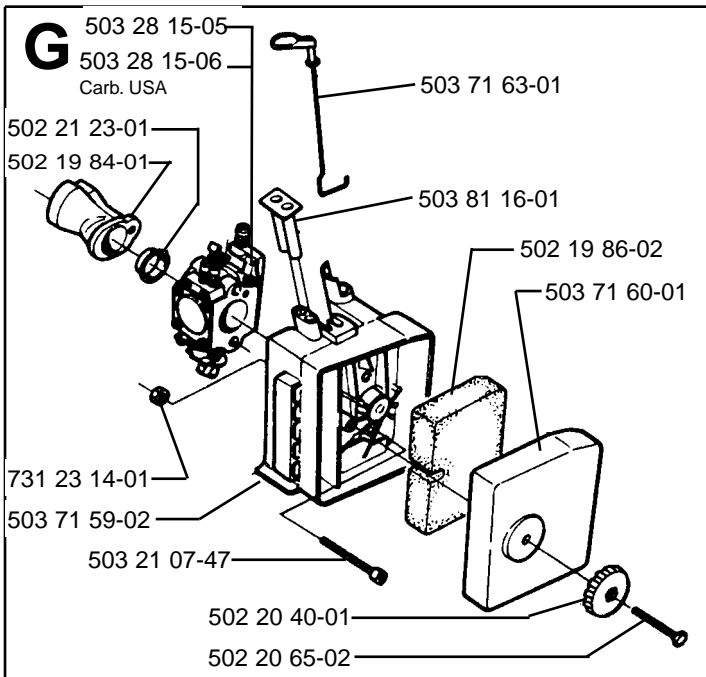

# 225HBV

**A. 1996**  
**Spare parts**

## **NOTE!**

**This Illustrated Parts List was produced in USA,  
09-1996 and contains some items not  
listed in other manuals.**

**A****\*compl 503 71 73-05 (FF)****B****\*compl 502 19 59-01****C****\*compl 503 82 87-01****D****E****\*compl 503 89 94-01****\*compl 503 85 97-02****F**

L

**M**

compl 503 28 15-05 Walbro WT 235

compl 503 28 15-06 Walbro WT 270 (Carb. USA)

**N**

\*compl 531 03 03-90

\*\*compl 952 70 35-30  
**Gutter Attachment Kit**