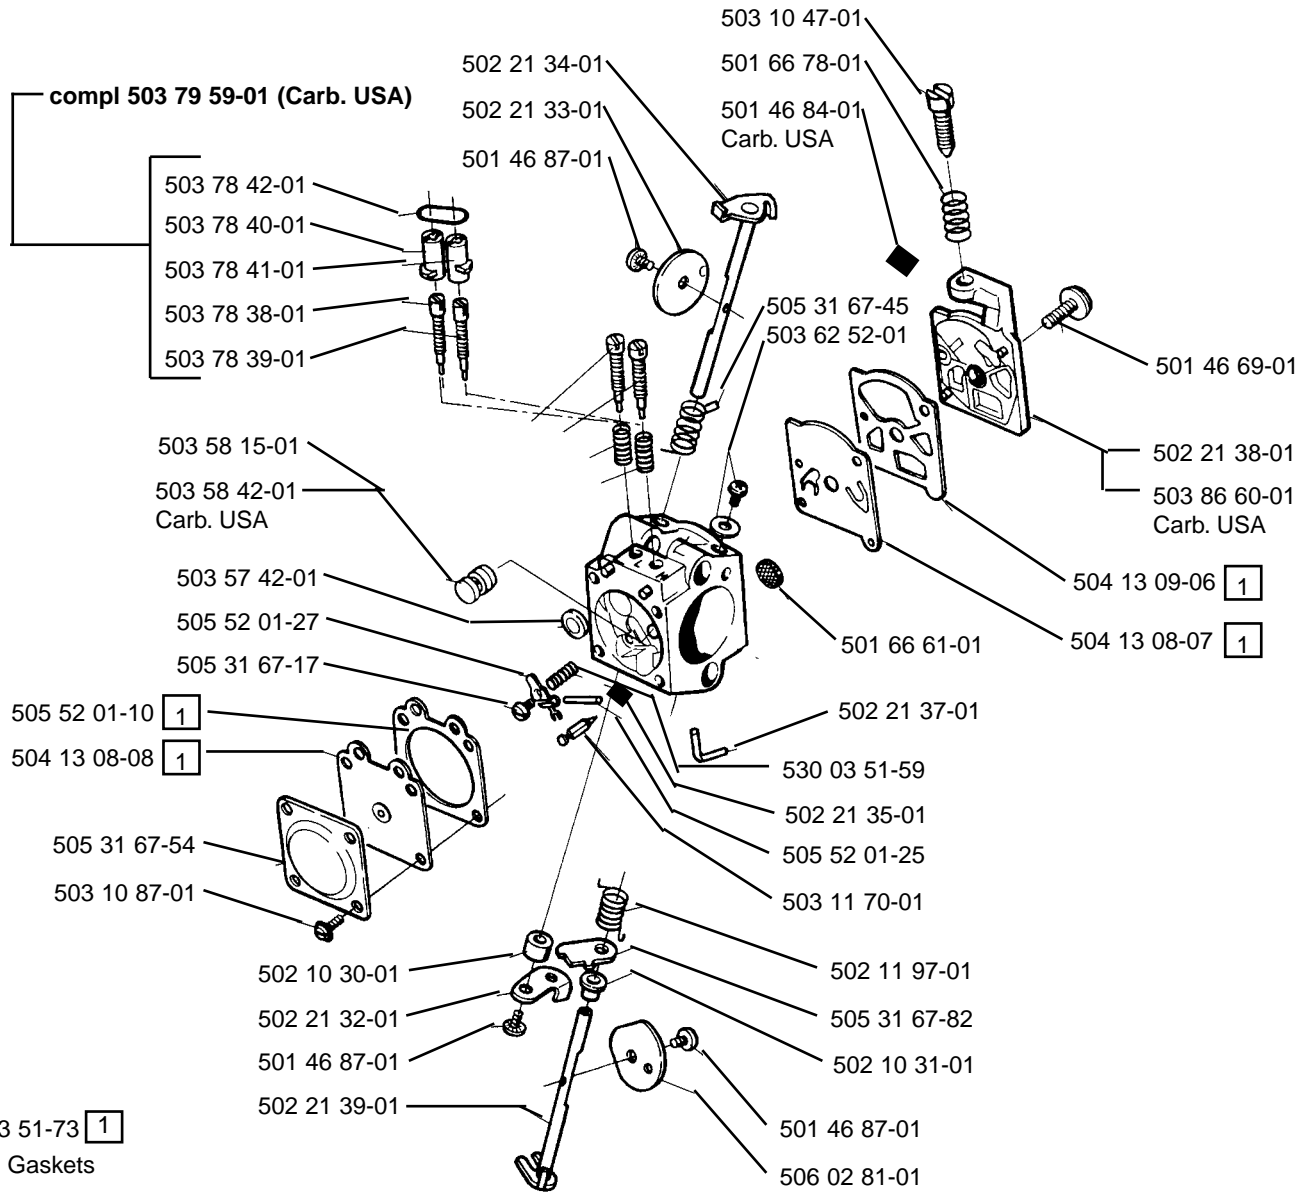

# 225HBV

**A. 1996**  
**Spare parts**

## **NOTE!**

**This Illustrated Parts List was produced in USA,  
09-1996 and contains some items not  
listed in other manuals.**

**A****\*compl 503 71 73-05 (FF)****B****\*compl 502 19 59-01****C****\*compl 503 82 87-01****D****E****\*compl 503 89 94-01****\*compl 503 85 97-02****F**

L

**M**

compl 503 28 15-05 Walbro WT 235

compl 503 28 15-06 Walbro WT 270 (Carb. USA)

**N**

\*compl 531 03 03-90

\*\*compl 952 70 35-30  
**Gutter Attachment Kit**