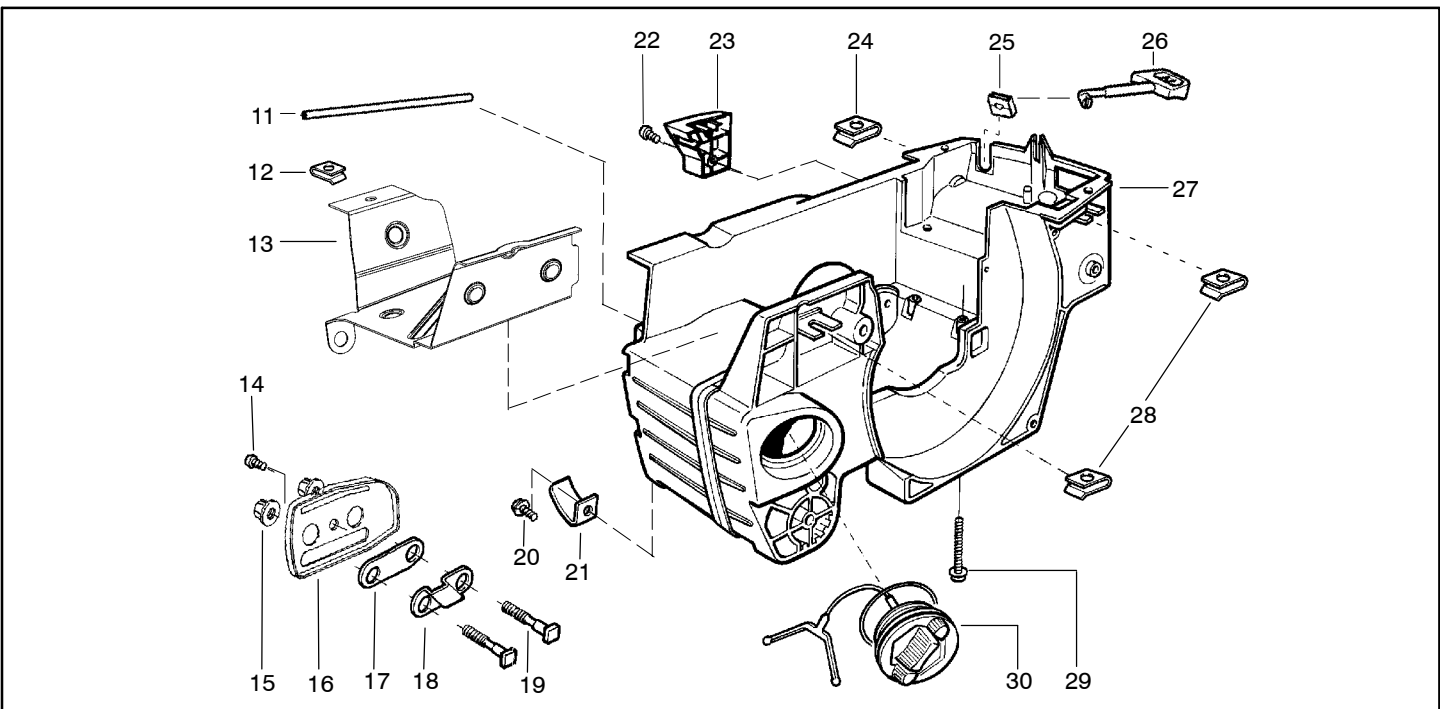

137/ 137e

Spare parts
Revised 2008-04

⚠ WARNING

All repairs, adjustments and maintenance not described in the Operator's Manual must be performed by qualified service personnel.

Ref.	Part No.	Description	Ref.	Part No.	Description
1	530029813	Assy-Turbo Air Cleaner	13	530015968	Stud - Carb.
2	530019203	Seal - Turbo Clean	14	530016008	Nut
3	530029814	Sleeve-Intake	15	530029811	Air-Filter - Top
4	530053435	Seal-Impulse	16	530015899	Screw
5	530015814	Screw	17 ✓	545006044	Kit-Muffler (Includes 20,21 & 22)
6	530037465	Adapter - Carb.	18	530016359	Nut-Brass
7	530019172	Gasket-Carburetor	19	530055600	Cover-Bolt
8	---	Carburetor	20	530016338	Bolt-Muffler
	530071987	W-29	21	530055128	Gasket-Muffler
	545013502	WT-834	22	530055171	Backplate-Muffler
9	530035587	Grommet-Final	23	530056363	Assy. -Bearing and Seal
10	530047767	Plate - Support	24	530029794	Assy-Crankshaft & Rod
11	530015896	Screw			
12	530036582	Air Filter - Bottom			

Ref.	Part No.	Description	Ref.	Part No.	Description
1	530014949	Assy-Clutch	17	530019228	Gasket
2	530015611	Washer-Clutch	18	530036043	Plate-Bar Stud
3	530047061	Assy-Clutch Drum w/Bearing	19	530015877	Bar Bolt
4	530015907	Washer-Thrust	20	530015878	Screw
5	530014776	Assy-Oil pickup and screen (incl. 6,7)	21	530029850	Chain Catcher
6	530056533	Filter-Oil	22	530015893	Screw
7	545037101	Assy-Pickup	23	530052428	Cover
8	530015896	Screw	24	530015922	Nut-Type "U" Speed
9	530014410	Assy-Oil Pump	25	530029830	Grommet
10	530029833	Worm Gear-Oil Pump	26	530029831	Lever-Choke
11	545033501	Tube-Oil Vent	27	530071991	Kit - Chassis Ass'y.
12	530055322	Clip-Retainer	28	530015922	Nut-Type "U" Speed
13	530055174	Shield-Heat	29	530016037	Screw
14	530015896	Screw (optional)	30	501765602	Assy.- Oil Tank Cap
15	530015917	Nut			
16	530047855	Plate-Bar			