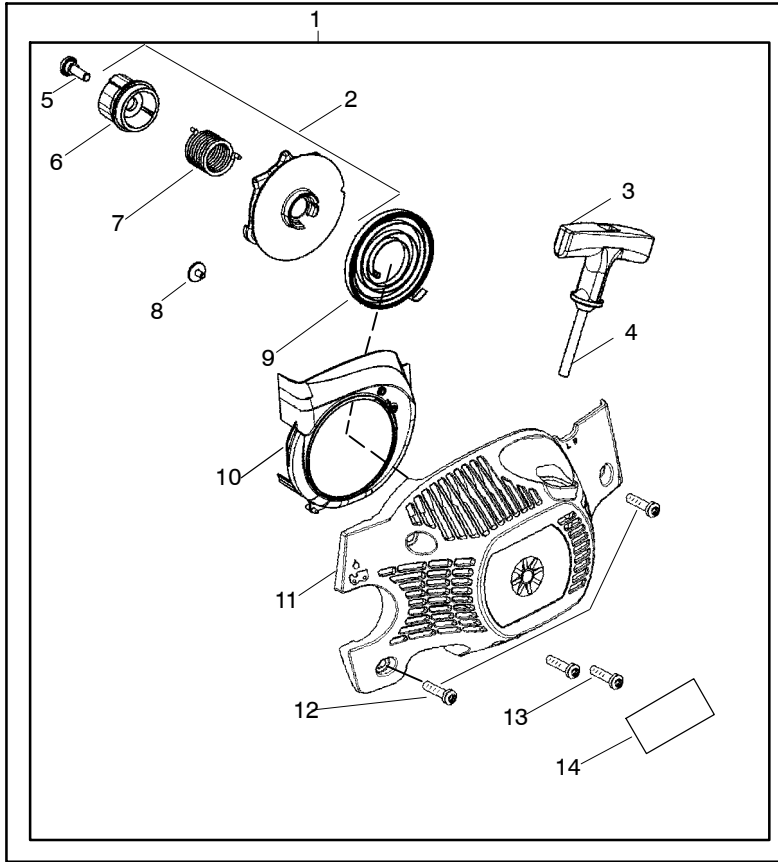

⚠ WARNING

All repairs, adjustments and maintenance not described in the Operator's Manual must be performed by qualified service personnel.

Ref.	Part No.	Description	Ref.	Part No.	Description	Ref.	Part No.	Description
1	530071968	Kit-Fan Hsg / Starter (Incl. 2, 3, 4, 5, 6, 7, 8, 9, 10, 11,)	13	530015892	Screw	26	530029860	Pin
2	530071966	Kit-Starter EPS (Incl. 5,6,7,8)	14	545005219	Decal-Fan Housing	27	530029861	Spring
3	530150318	Handle-Starter	15	530071967	Kit-EPS ignition (Incl. 18, 19, 23)	28	530069587	Kit - Throttle Trigger
4	530069232	Kit-Rope	16	530403257	Assy-Leadwire	29	530069247	Kit - Fuel line
5	530021179	Screw-shoulder	17	530015896	Screw	30	530014497	Assy.- Fuel Pickup
6	530059677	Hub	18	503717901	Switch-Ignition	31	530015940	Screw
7	530021180	Spring-EPS	19	530059637	Assy. -Flywheel	32	530029870	Element - AV Isolator
8	530016080	Screw	20	530015127	Washer-Flywheel	33	530055613	Assy. - Tank/Handle
9	530042095	Spring-Starter	21	530016134	Nut	34	530015843	Screw
10	530059959	Baffle-Air	22	545121901	Screw	35	530059961	Handle-Front
11	530059958	Assy-Fan Hsg. w/eyelet	23	530039239	Module - Ignition	36	530052439	Isolator-Front Handle
12	530015893	Screw	24	530029869	Wire - Throttle	37	530029984	Isolator
			25	530029863	Cap - Wire	38	530026119	Valve - Check
						39	530038264	Plug - Vent
						40	530071266	Kit-Assy. Fuel Cap

✓ = NEW PART NUMBER FOR THIS IPL   * = REFER TO THE SERVICE REFERENCE INDICATED FOR MORE INFORMATION. (LOCATED AT END OF IPL)
● = THESE PARTS ARE ILLUSTRATED FOR CLARITY. ORDER COMPLETE ASSEMBLY.