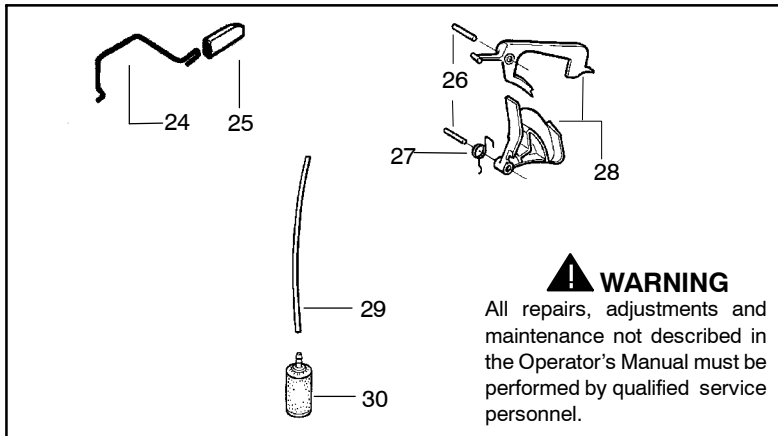

⚠ WARNING

All repairs, adjustments and maintenance not described in the Operator's Manual must be performed by qualified service personnel.

Ref.	Part No.	Description	Ref.	Part No.	Description	Ref.	Part No.	Description
1	530071968	Kit-Fan Hsg / Starter (Incl. 2, 3, 4, 5, 6, 7, 8, 9, 10, 11,)	13	530015892	Screw	26	530029860	Pin
2	530071966	Kit-Starter EPS (Incl. 5,6,7,8)	14	545005219	Decal-Fan Housing	27	530029861	Spring
3	530150318	Handle-Starter	15	530071967	Kit-EPS ignition (Incl. 18, 19, 23)	28	530069587	Kit - Throttle Trigger
4	530069232	Kit-Rope	16	530403257	Assy-Leadwire	29	530069247	Kit - Fuel line
5	530021179	Screw-shoulder	17	530015896	Screw	30	530014497	Assy.- Fuel Pickup
6	530059677	Hub	18	503717901	Switch-Ignition	31	530015940	Screw
7	530021180	Spring-EPS	19	530059637	Assy. -Flywheel	32	530029870	Element - AV Isolator
8	530016080	Screw	20	530015127	Washer-Flywheel	33	530055613	Assy. - Tank/Handle
9	530042095	Spring-Starter	21	530016134	Nut	34	530015843	Screw
10	530059959	Baffle-Air	22	545121901	Screw	35	530059961	Handle-Front
11	530059958	Assy-Fan Hsg. w/eyelet	23	530039239	Module - Ignition	36	530052439	Isolator-Front Handle
12	530015893	Screw	24	530029869	Wire - Throttle	37	530029984	Isolator
			25	530029863	Cap - Wire	38	530026119	Valve - Check
						39	530038264	Plug - Vent
						40	530071266	Kit-Assy. Fuel Cap

✓ = NEW PART NUMBER FOR THIS IPL   * = REFER TO THE SERVICE REFERENCE INDICATED FOR MORE INFORMATION. (LOCATED AT END OF IPL)
● = THESE PARTS ARE ILLUSTRATED FOR CLARITY. ORDER COMPLETE ASSEMBLY.