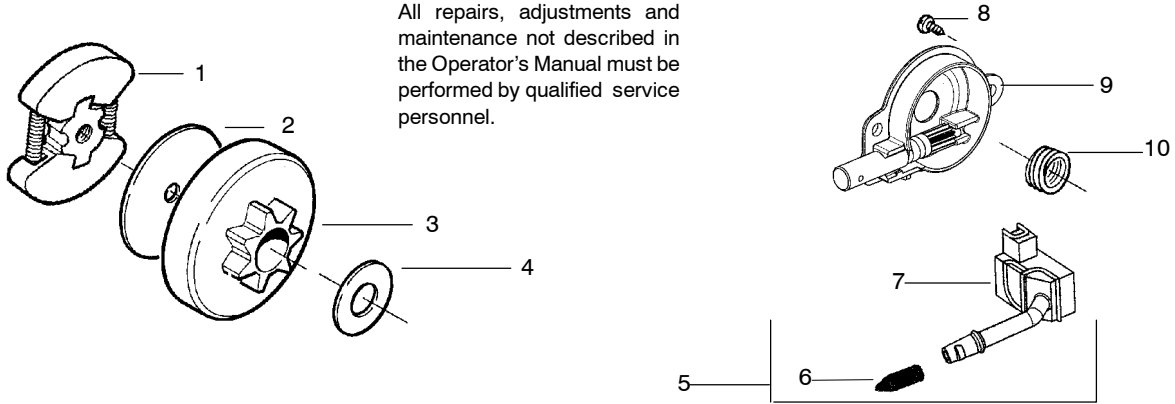

137/ 137e

Spare parts
Revised 2008-04

⚠ WARNING

All repairs, adjustments and maintenance not described in the Operator's Manual must be performed by qualified service personnel.

Ref.	Part No.	Description	Ref.	Part No.	Description
1	530029813	Assy-Turbo Air Cleaner	13	530015968	Stud - Carb.
2	530019203	Seal - Turbo Clean	14	530016008	Nut
3	530029814	Sleeve-Intake	15	530029811	Air-Filter - Top
4	530053435	Seal-Impulse	16	530015899	Screw
5	530015814	Screw	17 ✓	545006044	Kit-Muffler (Includes 20,21 & 22)
6	530037465	Adapter - Carb.	18	530016359	Nut-Brass
7	530019172	Gasket-Carburetor	19	530055600	Cover-Bolt
8	---	Carburetor	20	530016338	Bolt-Muffler
	530071987	W-29	21	530055128	Gasket-Muffler
	545013502	WT-834	22	530055171	Backplate-Muffler
9	530035587	Grommet-Final	23	530056363	Assy. -Bearing and Seal
10	530047767	Plate - Support	24	530029794	Assy-Crankshaft & Rod
11	530015896	Screw			
12	530036582	Air Filter - Bottom			

Ref.	Part No.	Description	Ref.	Part No.	Description
1	530014949	Assy-Clutch	17	530019228	Gasket
2	530015611	Washer-Clutch	18	530036043	Plate-Bar Stud
3	530047061	Assy-Clutch Drum w/Bearing	19	530015877	Bar Bolt
4	530015907	Washer-Thrust	20	530015878	Screw
5	530014776	Assy-Oil pickup and screen (incl. 6,7)	21	530029850	Chain Catcher
6	530056533	Filter-Oil	22	530015893	Screw
7	545037101	Assy-Pickup	23	530052428	Cover
8	530015896	Screw	24	530015922	Nut-Type "U" Speed
9	530014410	Assy-Oil Pump	25	530029830	Grommet
10	530029833	Worm Gear-Oil Pump	26	530029831	Lever-Choke
11	545033501	Tube-Oil Vent	27	530071991	Kit - Chassis Ass'y.
12	530055322	Clip-Retainer	28	530015922	Nut-Type "U" Speed
13	530055174	Shield-Heat	29	530016037	Screw
14	530015896	Screw (optional)	30	501765602	Assy.- Oil Tank Cap
15	530015917	Nut			
16	530047855	Plate-Bar			