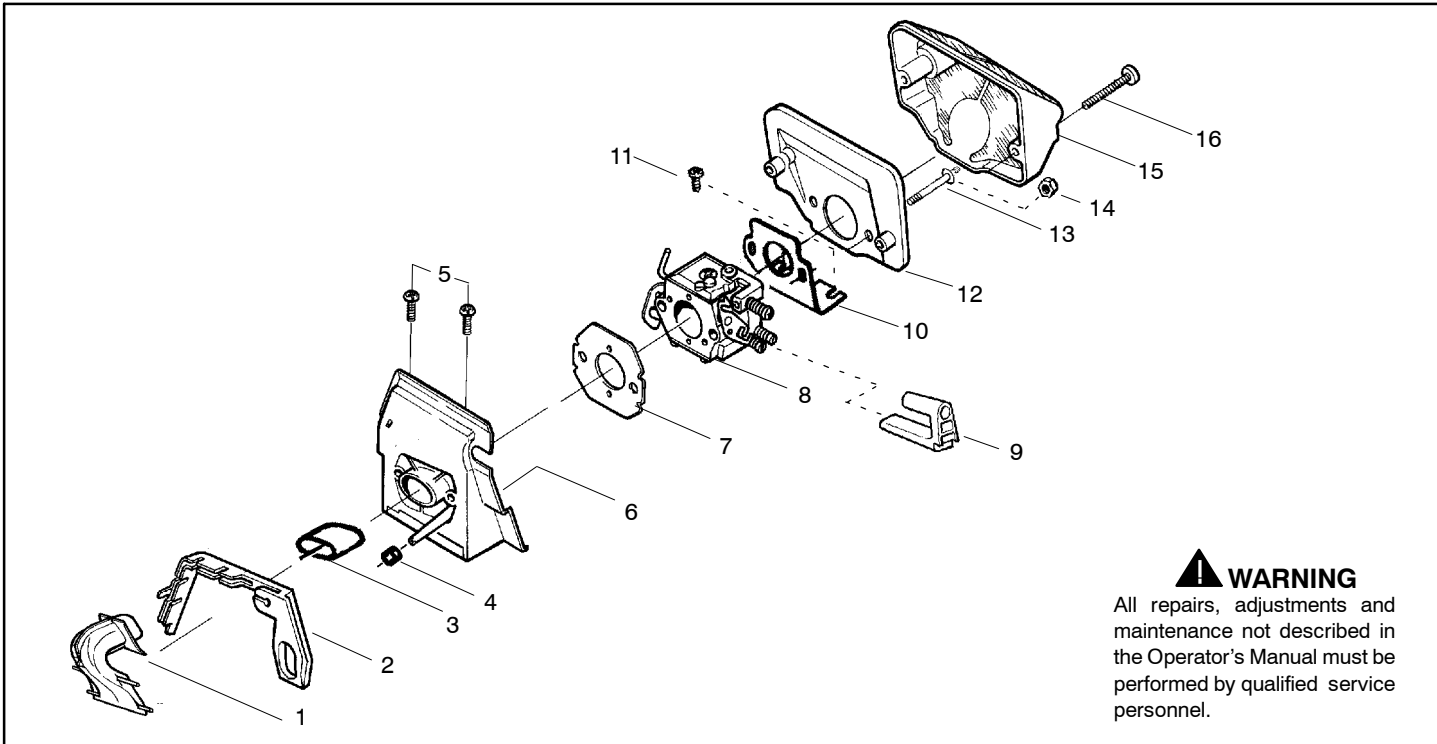

137/ 137e

Spare parts
Revised 2008-04

⚠ WARNING

All repairs, adjustments and maintenance not described in the Operator's Manual must be performed by qualified service personnel.

Ref.	Part No.	Description	Ref.	Part No.	Description
1	530029813	Assy-Turbo Air Cleaner	13	530015968	Stud - Carb.
2	530019203	Seal - Turbo Clean	14	530016008	Nut
3	530029814	Sleeve-Intake	15	530029811	Air-Filter - Top
4	530053435	Seal-Impulse	16	530015899	Screw
5	530015814	Screw	17 ✓	545006044	Kit-Muffler (Includes 20,21 & 22)
6	530037465	Adapter - Carb.	18	530016359	Nut-Brass
7	530019172	Gasket-Carburetor	19	530055600	Cover-Bolt
8	---	Carburetor	20	530016338	Bolt-Muffler
	530071987	W-29	21	530055128	Gasket-Muffler
	545013502	WT-834	22	530055171	Backplate-Muffler
9	530035587	Grommet-Final	23	530056363	Assy. -Bearing and Seal
10	530047767	Plate - Support	24	530029794	Assy-Crankshaft & Rod
11	530015896	Screw			
12	530036582	Air Filter - Bottom			

Ref.	Part No.	Description	Ref.	Part No.	Description
1	530014949	Assy-Clutch	17	530019228	Gasket
2	530015611	Washer-Clutch	18	530036043	Plate-Bar Stud
3	530047061	Assy-Clutch Drum w/Bearing	19	530015877	Bar Bolt
4	530015907	Washer-Thrust	20	530015878	Screw
5	530014776	Assy-Oil pickup and screen (incl. 6,7)	21	530029850	Chain Catcher
6	530056533	Filter-Oil	22	530015893	Screw
7	545037101	Assy-Pickup	23	530052428	Cover
8	530015896	Screw	24	530015922	Nut-Type "U" Speed
9	530014410	Assy-Oil Pump	25	530029830	Grommet
10	530029833	Worm Gear-Oil Pump	26	530029831	Lever-Choke
11	545033501	Tube-Oil Vent	27	530071991	Kit - Chassis Ass'y.
12	530055322	Clip-Retainer	28	530015922	Nut-Type "U" Speed
13	530055174	Shield-Heat	29	530016037	Screw
14	530015896	Screw (optional)	30	501765602	Assy.- Oil Tank Cap
15	530015917	Nut			
16	530047855	Plate-Bar			