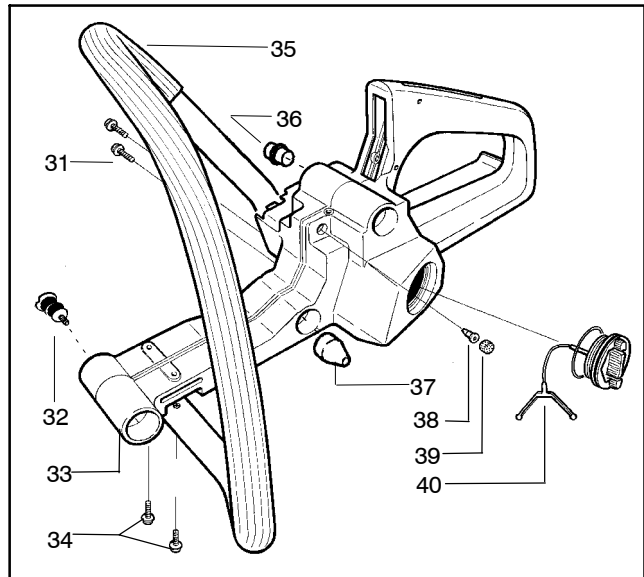

⚠ WARNING

All repairs, adjustments and maintenance not described in the Operator's Manual must be performed by qualified service personnel.

Ref.	Part No.	Description	Ref.	Part No.	Description	Ref.	Part No.	Description
1	530071968	Kit-Fan Hsg / Starter (Incl. 2, 3, 4, 5, 6, 7, 8, 9, 10, 11,)	13	530015892	Screw	26	530029860	Pin
2	530071966	Kit-Starter EPS (Incl. 5,6,7,8)	14	545005219	Decal-Fan Housing	27	530029861	Spring
3	530150318	Handle-Starter	15	530071967	Kit-EPS ignition (Incl. 18, 19, 23)	28	530069587	Kit - Throttle Trigger
4	530069232	Kit-Rope	16	530403257	Assy-Leadwire	29	530069247	Kit - Fuel line
5	530021179	Screw-shoulder	17	530015896	Screw	30	530014497	Assy.- Fuel Pickup
6	530059677	Hub	18	503717901	Switch-Ignition	31	530015940	Screw
7	530021180	Spring-EPS	19	530059637	Assy. -Flywheel	32	530029870	Element - AV Isolator
8	530016080	Screw	20	530015127	Washer-Flywheel	33	530055613	Assy. - Tank/Handle
9	530042095	Spring-Starter	21	530016134	Nut	34	530015843	Screw
10	530059959	Baffle-Air	22	545121901	Screw	35	530059961	Handle-Front
11	530059958	Assy-Fan Hsg. w/eyelet	23	530039239	Module - Ignition	36	530052439	Isolator-Front Handle
12	530015893	Screw	24	530029869	Wire - Throttle	37	530029984	Isolator
			25	530029863	Cap - Wire	38	530026119	Valve - Check
						39	530038264	Plug - Vent
						40	530071266	Kit-Assy. Fuel Cap

✓ = NEW PART NUMBER FOR THIS IPL   * = REFER TO THE SERVICE REFERENCE INDICATED FOR MORE INFORMATION. (LOCATED AT END OF IPL)
● = THESE PARTS ARE ILLUSTRATED FOR CLARITY. ORDER COMPLETE ASSEMBLY.