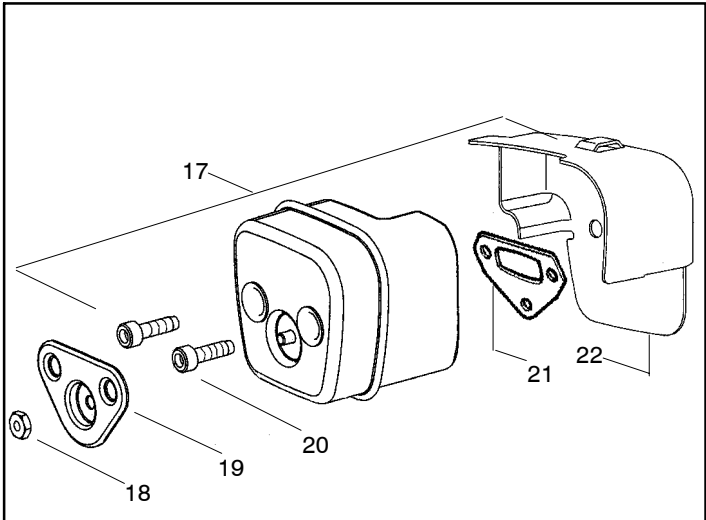

137/ 137e

Spare parts
Revised 2008-04

⚠ WARNING

All repairs, adjustments and maintenance not described in the Operator's Manual must be performed by qualified service personnel.

Ref.	Part No.	Description	Ref.	Part No.	Description
1	530029813	Assy-Turbo Air Cleaner	13	530015968	Stud - Carb.
2	530019203	Seal - Turbo Clean	14	530016008	Nut
3	530029814	Sleeve-Intake	15	530029811	Air-Filter - Top
4	530053435	Seal-Impulse	16	530015899	Screw
5	530015814	Screw	17 ✓	545006044	Kit-Muffler (Includes 20,21 & 22)
6	530037465	Adapter - Carb.	18	530016359	Nut-Brass
7	530019172	Gasket-Carburetor	19	530055600	Cover-Bolt
8	---	Carburetor	20	530016338	Bolt-Muffler
	530071987	W-29	21	530055128	Gasket-Muffler
	545013502	WT-834	22	530055171	Backplate-Muffler
9	530035587	Grommet-Final	23	530056363	Assy. -Bearing and Seal
10	530047767	Plate - Support	24	530029794	Assy-Crankshaft & Rod
11	530015896	Screw			
12	530036582	Air Filter - Bottom			

Ref.	Part No.	Description	Ref.	Part No.	Description
1	530014949	Assy-Clutch	17	530019228	Gasket
2	530015611	Washer-Clutch	18	530036043	Plate-Bar Stud
3	530047061	Assy-Clutch Drum w/Bearing	19	530015877	Bar Bolt
4	530015907	Washer-Thrust	20	530015878	Screw
5	530014776	Assy-Oil pickup and screen (incl. 6,7)	21	530029850	Chain Catcher
6	530056533	Filter-Oil	22	530015893	Screw
7	545037101	Assy-Pickup	23	530052428	Cover
8	530015896	Screw	24	530015922	Nut-Type "U" Speed
9	530014410	Assy-Oil Pump	25	530029830	Grommet
10	530029833	Worm Gear-Oil Pump	26	530029831	Lever-Choke
11	545033501	Tube-Oil Vent	27	530071991	Kit - Chassis Ass'y.
12	530055322	Clip-Retainer	28	530015922	Nut-Type "U" Speed
13	530055174	Shield-Heat	29	530016037	Screw
14	530015896	Screw (optional)	30	501765602	Assy.- Oil Tank Cap
15	530015917	Nut			
16	530047855	Plate-Bar			