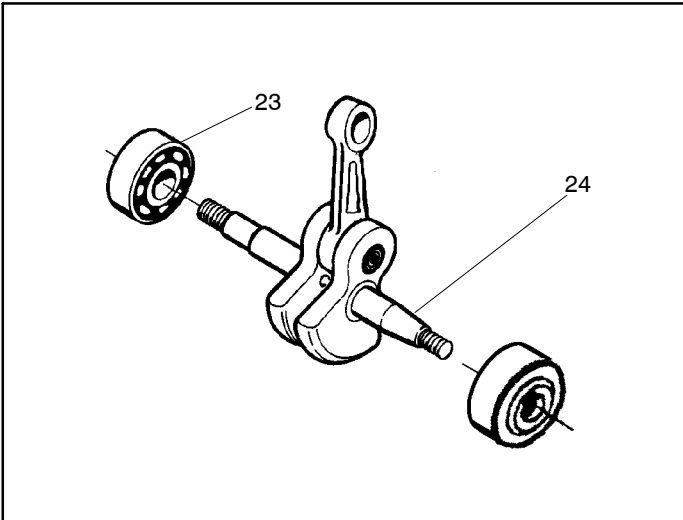

137/ 137e

Spare parts
Revised 2008-04

⚠ WARNING

All repairs, adjustments and maintenance not described in the Operator's Manual must be performed by qualified service personnel.

Ref.	Part No.	Description	Ref.	Part No.	Description
1	530029813	Assy-Turbo Air Cleaner	13	530015968	Stud - Carb.
2	530019203	Seal - Turbo Clean	14	530016008	Nut
3	530029814	Sleeve-Intake	15	530029811	Air-Filter - Top
4	530053435	Seal-Impulse	16	530015899	Screw
5	530015814	Screw	17 ✓	545006044	Kit-Muffler (Includes 20,21 & 22)
6	530037465	Adapter - Carb.	18	530016359	Nut-Brass
7	530019172	Gasket-Carburetor	19	530055600	Cover-Bolt
8	---	Carburetor	20	530016338	Bolt-Muffler
	530071987	W-29	21	530055128	Gasket-Muffler
	545013502	WT-834	22	530055171	Backplate-Muffler
9	530035587	Grommet-Final	23	530056363	Assy. -Bearing and Seal
10	530047767	Plate - Support	24	530029794	Assy-Crankshaft & Rod
11	530015896	Screw			
12	530036582	Air Filter - Bottom			

Ref.	Part No.	Description	Ref.	Part No.	Description
1	530014949	Assy-Clutch	17	530019228	Gasket
2	530015611	Washer-Clutch	18	530036043	Plate-Bar Stud
3	530047061	Assy-Clutch Drum w/Bearing	19	530015877	Bar Bolt
4	530015907	Washer-Thrust	20	530015878	Screw
5	530014776	Assy-Oil pickup and screen (incl. 6,7)	21	530029850	Chain Catcher
6	530056533	Filter-Oil	22	530015893	Screw
7	545037101	Assy-Pickup	23	530052428	Cover
8	530015896	Screw	24	530015922	Nut-Type "U" Speed
9	530014410	Assy-Oil Pump	25	530029830	Grommet
10	530029833	Worm Gear-Oil Pump	26	530029831	Lever-Choke
11	545033501	Tube-Oil Vent	27	530071991	Kit - Chassis Ass'y.
12	530055322	Clip-Retainer	28	530015922	Nut-Type "U" Speed
13	530055174	Shield-Heat	29	530016037	Screw
14	530015896	Screw (optional)	30	501765602	Assy.- Oil Tank Cap
15	530015917	Nut			
16	530047855	Plate-Bar			