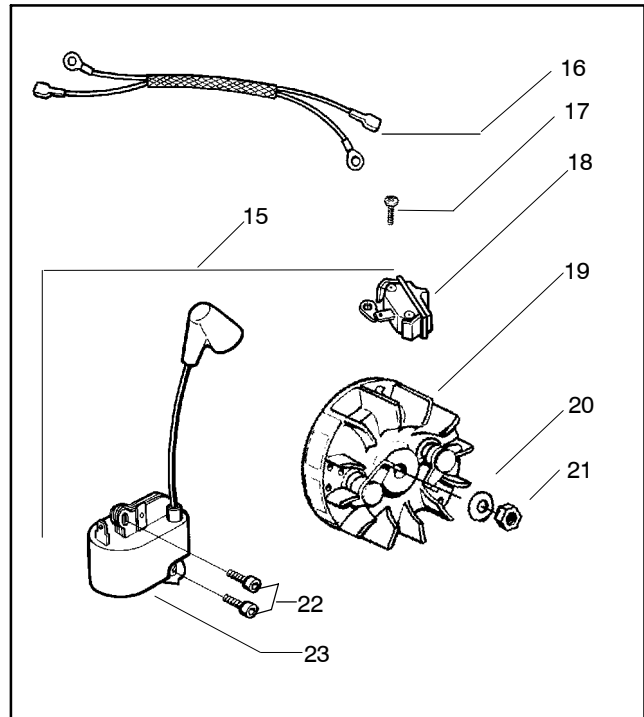

⚠ WARNING

All repairs, adjustments and maintenance not described in the Operator's Manual must be performed by qualified service personnel.

Ref.	Part No.	Description	Ref.	Part No.	Description	Ref.	Part No.	Description
1	530071968	Kit-Fan Hsg / Starter (Incl. 2, 3, 4, 5, 6, 7, 8, 9, 10, 11,)	13	530015892	Screw	26	530029860	Pin
2	530071966	Kit-Starter EPS (Incl. 5,6,7,8)	14	545005219	Decal-Fan Housing	27	530029861	Spring
3	530150318	Handle-Starter	15	530071967	Kit-EPS ignition (Incl. 18, 19, 23)	28	530069587	Kit - Throttle Trigger
4	530069232	Kit-Rope	16	530403257	Assy-Leadwire	29	530069247	Kit - Fuel line
5	530021179	Screw-shoulder	17	530015896	Screw	30	530014497	Assy.- Fuel Pickup
6	530059677	Hub	18	503717901	Switch-Ignition	31	530015940	Screw
7	530021180	Spring-EPS	19	530059637	Assy. -Flywheel	32	530029870	Element - AV Isolator
8	530016080	Screw	20	530015127	Washer-Flywheel	33	530055613	Assy. - Tank/Handle
9	530042095	Spring-Starter	21	530016134	Nut	34	530015843	Screw
10	530059959	Baffle-Air	22	545121901	Screw	35	530059961	Handle-Front
11	530059958	Assy-Fan Hsg. w/eyelet	23	530039239	Module - Ignition	36	530052439	Isolator-Front Handle
12	530015893	Screw	24	530029869	Wire - Throttle	37	530029984	Isolator
			25	530029863	Cap - Wire	38	530026119	Valve - Check
						39	530038264	Plug - Vent
						40	530071266	Kit-Assy. Fuel Cap

✓ = NEW PART NUMBER FOR THIS IPL   * = REFER TO THE SERVICE REFERENCE INDICATED FOR MORE INFORMATION. (LOCATED AT END OF IPL)
● = THESE PARTS ARE ILLUSTRATED FOR CLARITY. ORDER COMPLETE ASSEMBLY.