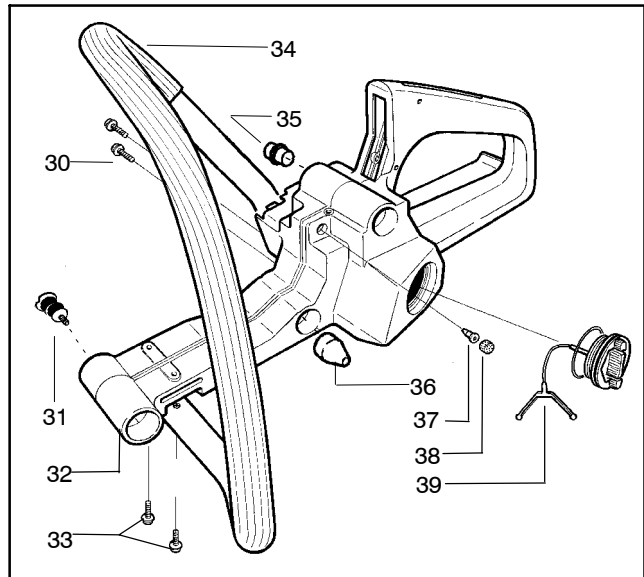

⚠ WARNING

All repairs, adjustments and maintenance not described in the Operator's Manual must be performed by qualified service personnel.

Ref.	Part No.	Description	Ref.	Part No.	Description	Ref.	Part No.	Description
1	530071968	Kit-Fan Hsg / Starter (Incl. 2, 3, 4, 5, 6, 7, 8, 9, 10, 11,)	13	530015892	Screw	26	530029861	Spring
2	530071966	Kit-Starter EPS (Incl. 5,6,7,8)	14	530071967	Kit-EPS ignition (Incl. 17, 18, 22)	27	530069587	Kit - Throttle Trigger
3	530038491	Handle-Starter	15	530403257	Assy-Leadwire	28	530069247	Kit - Fuel line
4	530069232	Kit-Rope	16	530015896	Screw	29	530014497	Assy.- Fuel Pickup
5	530021179	Screw-shoulder	17	503717901	Switch-Ignition	30	530015940	Screw
6	530059677	Hub	18	530059637	Assy. -Flywheel	31	530029870	Element - AV Isolator
7	530021180	Spring-EPS	19	530015127	Washer-Flywheel	32	530055613	Assy. -Tank/Handle Isolator
8	530016392	Screw	20	530016134	Nut	33	530015843	Screw
9	530042095	Spring-Starter	21	530015895	Screw	34	530059961	Handle-Front Isolator-Front Handle
10	530059959	Baffle-Air	22	530039239	Module - Ignition	35	530052439	Isolator-Front Handle Isolator
11	530059958	Assy-Fan Hsg. w/eyelet	23	530029869	Wire - Throttle	36	530029984	Isolator
12	530015893	Screw	24	530029863	Cap - Wire	37	530026119	Valve - Check
			25	530029860	Pin	38	530038264	Plug - Vent
						39	530071266	Kit-Assy. Fuel Cap

✓ = NEW PART NUMBER FOR THIS IPL   * = REFER TO THE SERVICE REFERENCE INDICATED FOR MORE INFORMATION. (LOCATED AT END OF IPL)
● = THESE PARTS ARE ILLUSTRATED FOR CLARITY. ORDER COMPLETE ASSEMBLY.