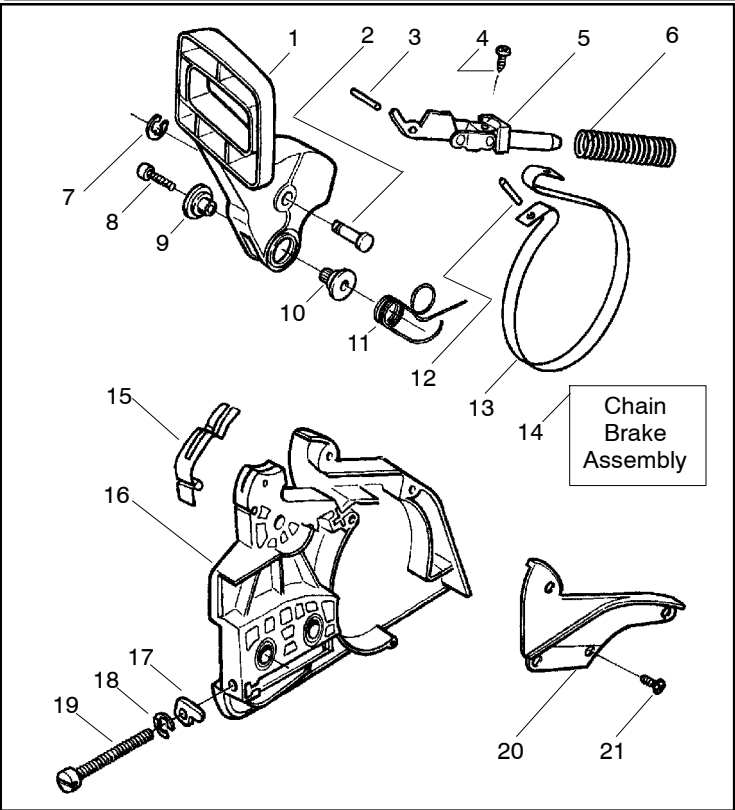

137/ 137e

Spare parts

Ersatzteile

Pièces détachées

Reserve onderdelen

Repuestos

Reservdelar

Ref.	Part No.	Description	Ref.	Part No.	Description
1	530071348	Kit- Lever & Link Assy.	26	530069944	Kit-Piston (36cc) (Includes pin and 27, 28)
2	530029879	Pin-Pivot	27	530029805	Ring-Piston (36cc)
3	530015915	Pin-Link	28	530015697	Piston Pin Retainer
4	530015911	Screw	29	530049794	Cap-Crankcase
5	530054741	Assy-Front Link	30	530015897	Screw
6	530016237	Spring-Chain Brake			
7	530024419	Retainer			
8	530016384	Screw			
9	530056531	Journal-Right			
10	530029881	Journal-Left			
11	530015910	Spring-Handguard			
12	530015913	Pin-Spring			
13	530052232	Band-Brake			
14	530054802	Assy-Chain Brake			
15	530029878	Spring-Position			
16	530049483	Cover-Clutch			
17	530015826	Pin-Bar Adjusting			
18	530038593	Retainer			
19	530016110	Screw-Bar Adjusting			
20	530053035	Cover-Chain Brake Spring			
21	530015911	Screw			
22	530016154	Screw			
23	530059960	Shield-Cylinder			
24	952030150	Spark Plug (RCJ-7Y)			
25	530069940	Kit-Cylinder (36cc) (incl.#29 pg. 1 & #23 pg. 2)			
				Not Shown	
				530165144	Manual-Operator's
				530031135	Scrench
				530047839	Decal-Warning