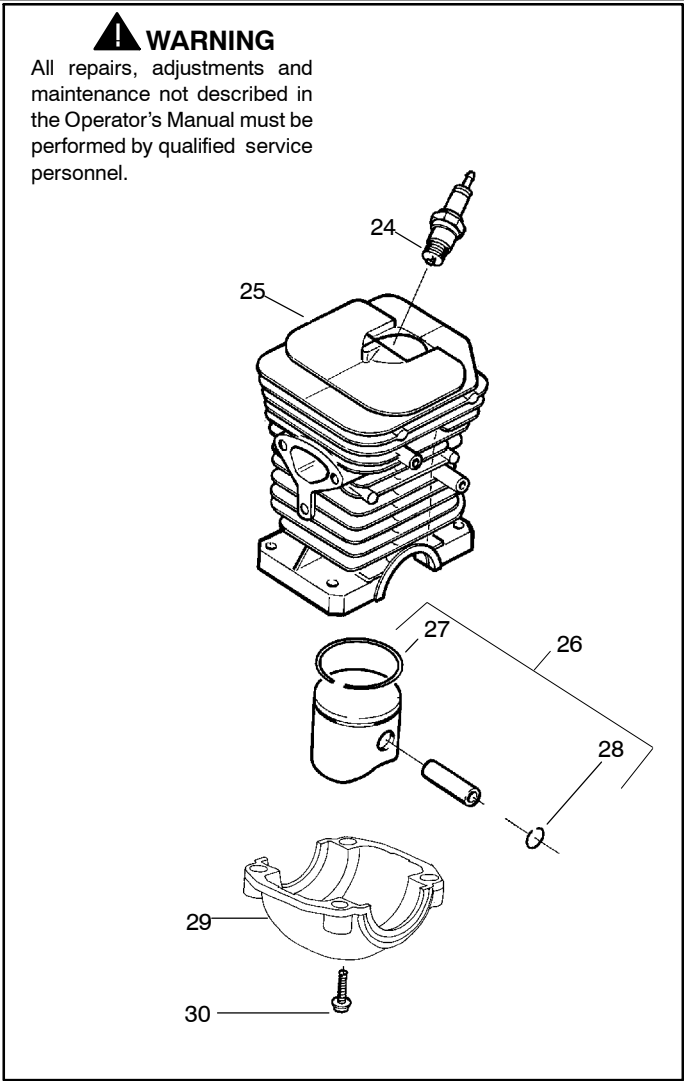

137/ 137e

Spare parts

Ersatzteile

Pièces détachées

Reserve onderdelen

Repuestos

Reservdelar

Ref.	Part No.	Description	Ref.	Part No.	Description
1	530071348	Kit- Lever & Link Assy.	26	530069944	Kit-Piston (36cc) (Includes pin and 27, 28)
2	530029879	Pin-Pivot	27	530029805	Ring-Piston (36cc)
3	530015915	Pin-Link	28	530015697	Piston Pin Retainer
4	530015911	Screw	29	530049794	Cap-Crankcase
5	530054741	Assy-Front Link	30	530015897	Screw
6	530016237	Spring-Chain Brake			
7	530024419	Retainer			
8	530016384	Screw			
9	530056531	Journal-Right			
10	530029881	Journal-Left			
11	530015910	Spring-Handguard			
12	530015913	Pin-Spring			
13	530052232	Band-Brake			
14	530054802	Assy-Chain Brake			
15	530029878	Spring-Position			
16	530049483	Cover-Clutch			
17	530015826	Pin-Bar Adjusting			
18	530038593	Retainer			
19	530016110	Screw-Bar Adjusting			
20	530053035	Cover-Chain Brake Spring			
21	530015911	Screw			
22	530016154	Screw			
23	530059960	Shield-Cylinder			
24	952030150	Spark Plug (RCJ-7Y)			
25	530069940	Kit-Cylinder (36cc) (incl.#29 pg. 1 & #23 pg. 2)			
				Not Shown	
				530165144	Manual-Operator's
				530031135	Scrench
				530047839	Decal-Warning