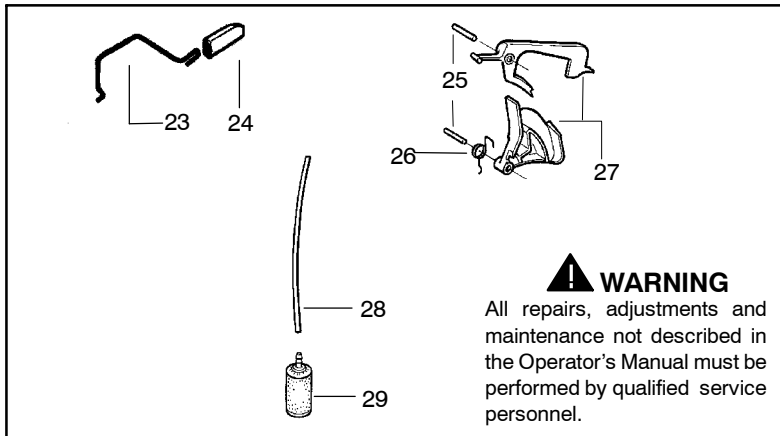

⚠ WARNING

All repairs, adjustments and maintenance not described in the Operator's Manual must be performed by qualified service personnel.

Ref.	Part No.	Description	Ref.	Part No.	Description	Ref.	Part No.	Description
1	530071968	Kit-Fan Hsg / Starter (Incl. 2, 3, 4, 5, 6, 7, 8, 9, 10, 11,)	13	530015892	Screw	26	530029861	Spring
2	530071966	Kit-Starter EPS (Incl. 5,6,7,8)	14	530071967	Kit-EPS ignition (Incl. 17, 18, 22)	27	530069587	Kit - Throttle Trigger
3	530038491	Handle-Starter	15	530403257	Assy-Leadwire	28	530069247	Kit - Fuel line
4	530069232	Kit-Rope	16	530015896	Screw	29	530014497	Assy.- Fuel Pickup
5	530021179	Screw-shoulder	17	503717901	Switch-Ignition	30	530015940	Screw
6	530059677	Hub	18	530059637	Assy. -Flywheel	31	530029870	Element - AV Isolator
7	530021180	Spring-EPS	19	530015127	Washer-Flywheel	32	530055613	Assy. -Tank/Handle Isolator
8	530016392	Screw	20	530016134	Nut	33	530015843	Screw
9	530042095	Spring-Starter	21	530015895	Screw	34	530059961	Handle-Front Isolator-Front Handle
10	530059959	Baffle-Air	22	530039239	Module - Ignition	35	530052439	Isolator-Front Handle Isolator
11	530059958	Assy-Fan Hsg. w/eyelet	23	530029869	Wire - Throttle	36	530029984	Isolator
12	530015893	Screw	24	530029863	Cap - Wire	37	530026119	Valve - Check
			25	530029860	Pin	38	530038264	Plug - Vent
						39	530071266	Kit-Assy. Fuel Cap

✓ = NEW PART NUMBER FOR THIS IPL   * = REFER TO THE SERVICE REFERENCE INDICATED FOR MORE INFORMATION. (LOCATED AT END OF IPL)
● = THESE PARTS ARE ILLUSTRATED FOR CLARITY. ORDER COMPLETE ASSEMBLY.