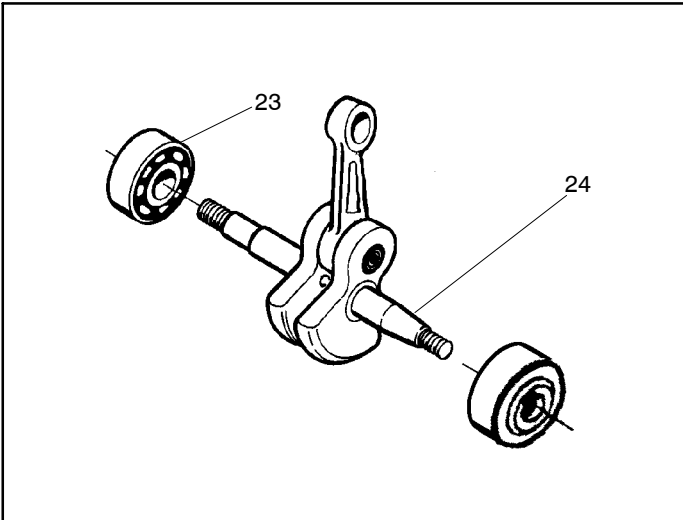

Ref.	Part No.	Description	Ref.	Part No.	Description
1	530029813	Assy-Turbo Air Cleaner	13	530015968	Stud - Carb.
2	530019203	Seal - Turbo Clean	14	530016008	Nut
3	530029814	Sleeve-Intake	15	530029811	Air-Filter - Top
4	530053435	Seal-Impulse	16	530015899	Screw
5	530015814	Screw	17	530071511	Kit-Muffler (Includes 20,21 & 22)
6	530037465	Adapter - Carb.	18	530016359	Nut-Brass
7	530019172	Gasket-Carburetor	19	530055600	Cover-Bolt
8	530071987	Carburetor-W-29	20	530016338	Bolt-Muffler
9	530035587	Grommet-Final	21	530055128	Gasket-Muffler
10	530047767	Plate - Support	22	530055171	Backplate-Muffler
11	530015896	Screw	23	530056363	Assy. -Bearing and Seal
12	530036582	Air Filter - Bottom	24	530029794	Assy-Crankshaft & Rod

✓ = NEW PART NUMBER FOR THIS IPL
● = THESE PARTS ARE ILLUSTRATED FOR CLARITY. ORDER COMPLETE ASSEMBLY.