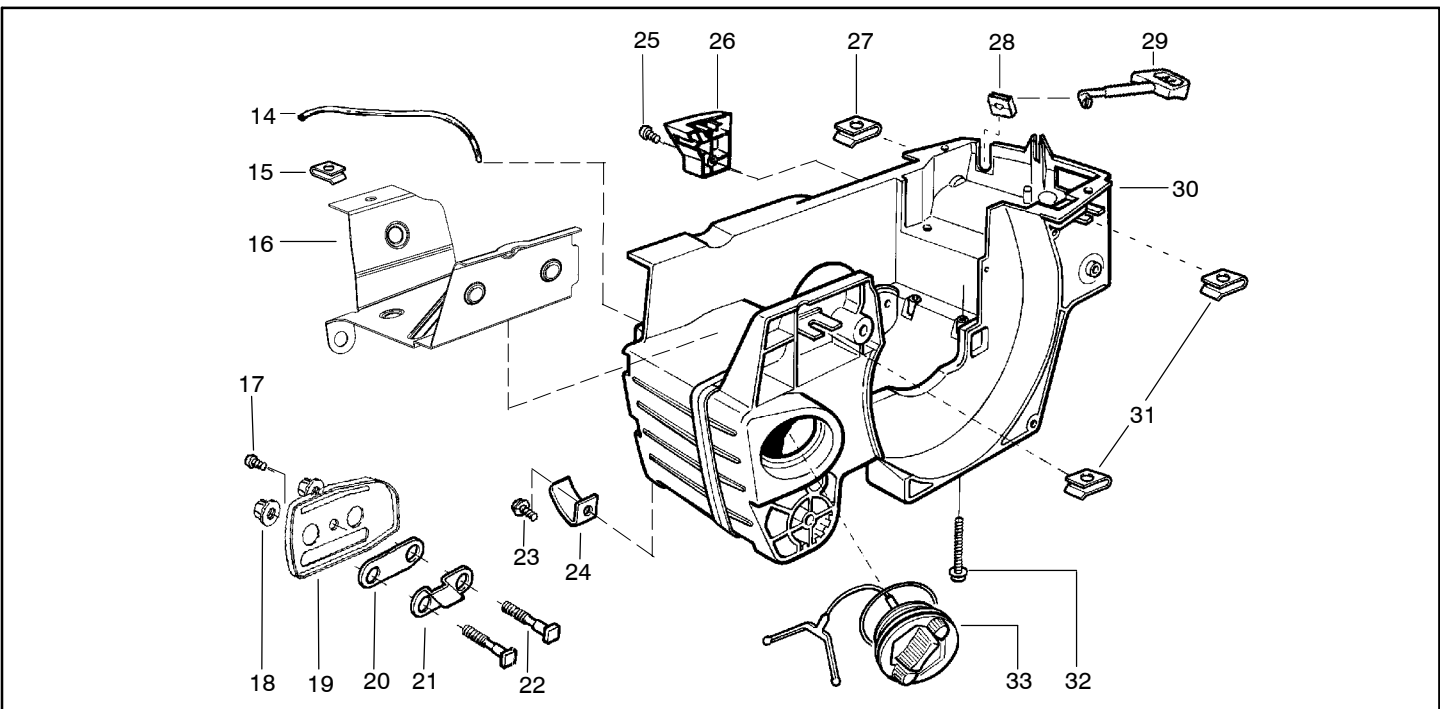

Ref.	Part No.	Description	Ref.	Part No.	Description
1	530029813	Assy-Turbo Air Cleaner	13	530015968	Stud - Carb.
2	530019203	Seal - Turbo Clean	14	530016008	Nut
3	530029814	Sleeve-Intake	15	530029811	Air-Filter - Top
4	530053435	Seal-Impulse	16	530015899	Screw
5	530015814	Screw	17	530071511	Kit-Muffler (Includes 20,21 & 22)
6	530037465	Adapter - Carb.	18	530016359	Nut-Brass
7	530019172	Gasket-Carburetor	19	530055600	Cover-Bolt
8	530071987	Carburetor-W-29	20	530016338	Bolt-Muffler
9	530035587	Grommet-Final	21	530055128	Gasket-Muffler
10	530047767	Plate - Support	22	530055171	Backplate-Muffler
11	530015896	Screw	23	530056363	Assy. -Bearing and Seal
12	530036582	Air Filter - Bottom	24	530029794	Assy-Crankshaft & Rod

✓ = NEW PART NUMBER FOR THIS IPL
 ● = THESE PARTS ARE ILLUSTRATED FOR CLARITY. ORDER COMPLETE ASSEMBLY.

Ref.	Part No.	Description	Ref.	Part No.	Description
1	530014949	Assy-Clutch	19	530047855	Plate-Bar
2	530015611	Washer-Clutch	20	530019228	Gasket
3	530047061	Assy-Clutch Drum w/Bearing	21	530036043	Plate-Bar Stud
4	530015907	Washer-Thrust	22	530015877	Bar Bolt
5	530019174	Seal-Oil	23	530015878	Screw
6	530029834	Barrel-Oil Pump	24	530029850	Chain Catcher
7	530014776	Assy-Oil Pick-Up and Screen	25	530015893	Screw
8	530015896	Screw	26	530052428	Cover
9	530029835	Housing-Oil Pump	27	530015922	Nut-Type "U" Speed
10	530029838	Assy-Plunger & Gear	28	530029830	Grommet
11	530029833	Worm-Oil Pump	29	530029831	Lever-Choke
12	530014410	Assy-Oil Pump (Includes 6,9 & 10)	30	530071991	Kit - Chassis Ass'y.
13	530069385	Assy-Oil Pickup (Includes #5, 7, 8, 19)	31	530015922	Nut-Type "U" Speed
14	530052440	Tube-Oil Vent	32	530016037	Screw
15	530055322	Clip-Retainer	33	501765602	Assy.- Oil Tank Cap
16	530055174	Shield-Heat			
17	530015896	Screw (optional)			
18	530015917	Nut			