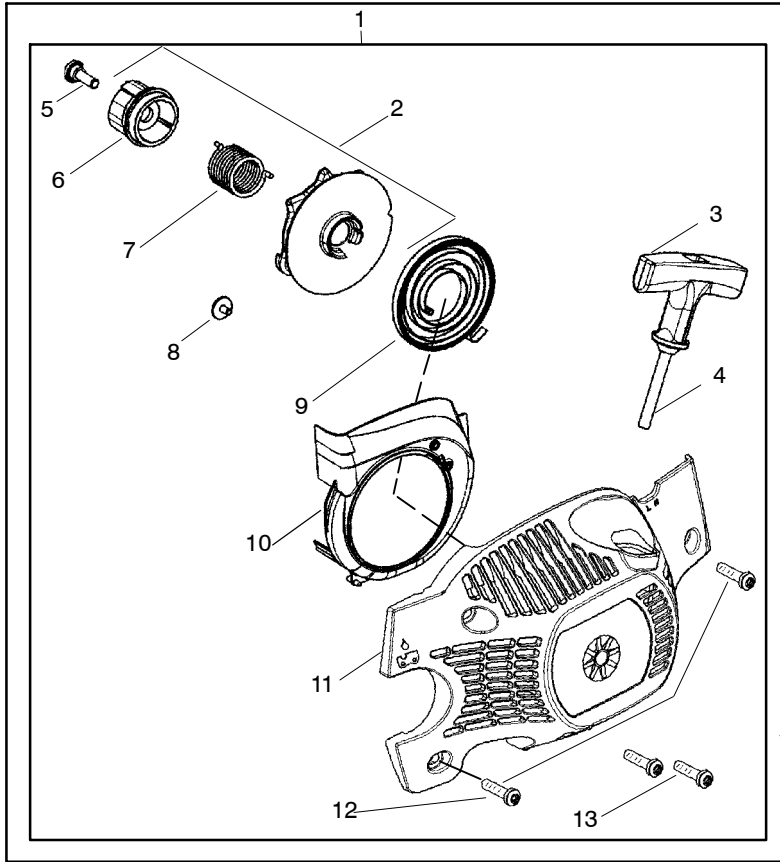

⚠ WARNING

All repairs, adjustments and maintenance not described in the Operator's Manual must be performed by qualified service personnel.

Ref.	Part No.	Description	Ref.	Part No.	Description	Ref.	Part No.	Description
1	530071968	Kit-Fan Hsg / Starter (Incl. 2, 3, 4, 5, 6, 7, 8, 9, 10, 11,)	13	530015892	Screw	26	530029861	Spring
2	530071966	Kit-Starter EPS (Incl. 5,6,7,8)	14	530071967	Kit-EPS ignition (Incl. 17, 18, 22)	27	530069587	Kit - Throttle Trigger
3	530038491	Handle-Starter	15	530403257	Assy-Leadwire	28	530069247	Kit - Fuel line
4	530069232	Kit-Rope	16	530015896	Screw	29	530014497	Assy.- Fuel Pickup
5	530021179	Screw-shoulder	17	503717901	Switch-Ignition	30	530015940	Screw
6	530059677	Hub	18	530059637	Assy. -Flywheel	31	530029870	Element - AV Isolator
7	530021180	Spring-EPS	19	530015127	Washer-Flywheel	32	530055613	Assy. -Tank/Handle Isolator
8	530016392	Screw	20	530016134	Nut	33	530015843	Screw
9	530042095	Spring-Starter	21	530015895	Screw	34	530059961	Handle-Front Isolator-Front Handle
10	530059959	Baffle-Air	22	530039239	Module - Ignition	35	530052439	Isolator-Front Handle Isolator
11	530059958	Assy-Fan Hsg. w/eyelet	23	530029869	Wire - Throttle	36	530029984	Isolator
12	530015893	Screw	24	530029863	Cap - Wire	37	530026119	Valve - Check
			25	530029860	Pin	38	530038264	Plug - Vent
						39	530071266	Kit-Assy. Fuel Cap

✓ = NEW PART NUMBER FOR THIS IPL   * = REFER TO THE SERVICE REFERENCE INDICATED FOR MORE INFORMATION. (LOCATED AT END OF IPL)
● = THESE PARTS ARE ILLUSTRATED FOR CLARITY. ORDER COMPLETE ASSEMBLY.