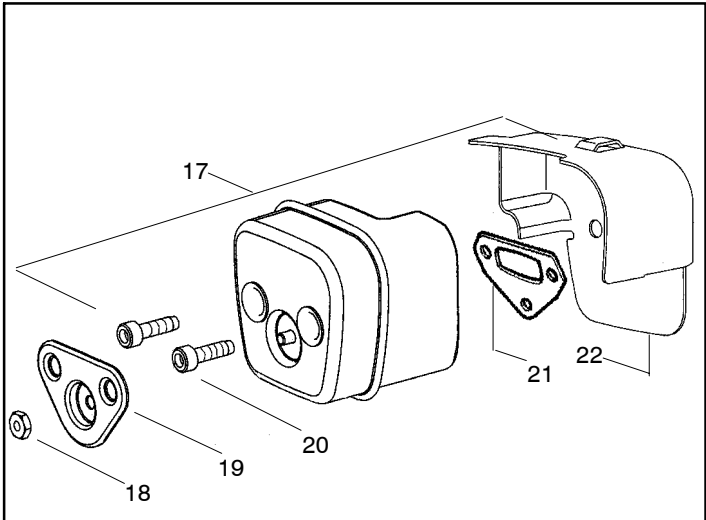

Ref.	Part No.	Description	Ref.	Part No.	Description
1	530029813	Assy-Turbo Air Cleaner	13	530015968	Stud - Carb.
2	530019203	Seal - Turbo Clean	14	530016008	Nut
3	530029814	Sleeve-Intake	15	530029811	Air-Filter - Top
4	530053435	Seal-Impulse	16	530015899	Screw
5	530015814	Screw	17	530071511	Kit-Muffler (Includes 20,21 & 22)
6	530037465	Adapter - Carb.	18	530016359	Nut-Brass
7	530019172	Gasket-Carburetor	19	530055600	Cover-Bolt
8	530071987	Carburetor-W-29	20	530016338	Bolt-Muffler
9	530035587	Grommet-Final	21	530055128	Gasket-Muffler
10	530047767	Plate - Support	22	530055171	Backplate-Muffler
11	530015896	Screw	23	530056363	Assy. -Bearing and Seal
12	530036582	Air Filter - Bottom	24	530029794	Assy-Crankshaft & Rod

✓ = NEW PART NUMBER FOR THIS IPL
● = THESE PARTS ARE ILLUSTRATED FOR CLARITY. ORDER COMPLETE ASSEMBLY.