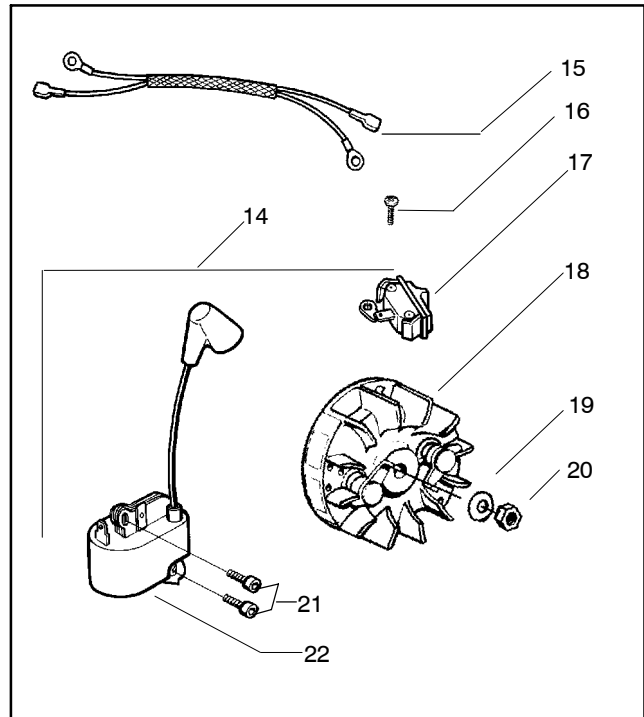

⚠ WARNING

All repairs, adjustments and maintenance not described in the Operator's Manual must be performed by qualified service personnel.

Ref.	Part No.	Description	Ref.	Part No.	Description	Ref.	Part No.	Description
1	530071968	Kit-Fan Hsg / Starter (Incl. 2, 3, 4, 5, 6, 7, 8, 9, 10, 11,)	13	530015892	Screw	26	530029861	Spring
2	530071966	Kit-Starter EPS (Incl. 5,6,7,8)	14	530071967	Kit-EPS ignition (Incl. 17, 18, 22)	27	530069587	Kit - Throttle Trigger
3	530038491	Handle-Starter	15	530403257	Assy-Leadwire	28	530069247	Kit - Fuel line
4	530069232	Kit-Rope	16	530015896	Screw	29	530014497	Assy.- Fuel Pickup
5	530021179	Screw-shoulder	17	503717901	Switch-Ignition	30	530015940	Screw
6	530059677	Hub	18	530059637	Assy. -Flywheel	31	530029870	Element - AV Isolator
7	530021180	Spring-EPS	19	530015127	Washer-Flywheel	32	530055613	Assy. -Tank/Handle Isolator
8	530016392	Screw	20	530016134	Nut	33	530015843	Screw
9	530042095	Spring-Starter	21	530015895	Screw	34	530059961	Handle-Front Isolator-Front Handle
10	530059959	Baffle-Air	22	530039239	Module - Ignition	35	530052439	Isolator-Front Handle Isolator
11	530059958	Assy-Fan Hsg. w/eyelet	23	530029869	Wire - Throttle	36	530029984	Isolator
12	530015893	Screw	24	530029863	Cap - Wire	37	530026119	Valve - Check
			25	530029860	Pin	38	530038264	Plug - Vent
						39	530071266	Kit-Assy. Fuel Cap

✓ = NEW PART NUMBER FOR THIS IPL   * = REFER TO THE SERVICE REFERENCE INDICATED FOR MORE INFORMATION. (LOCATED AT END OF IPL)
● = THESE PARTS ARE ILLUSTRATED FOR CLARITY. ORDER COMPLETE ASSEMBLY.