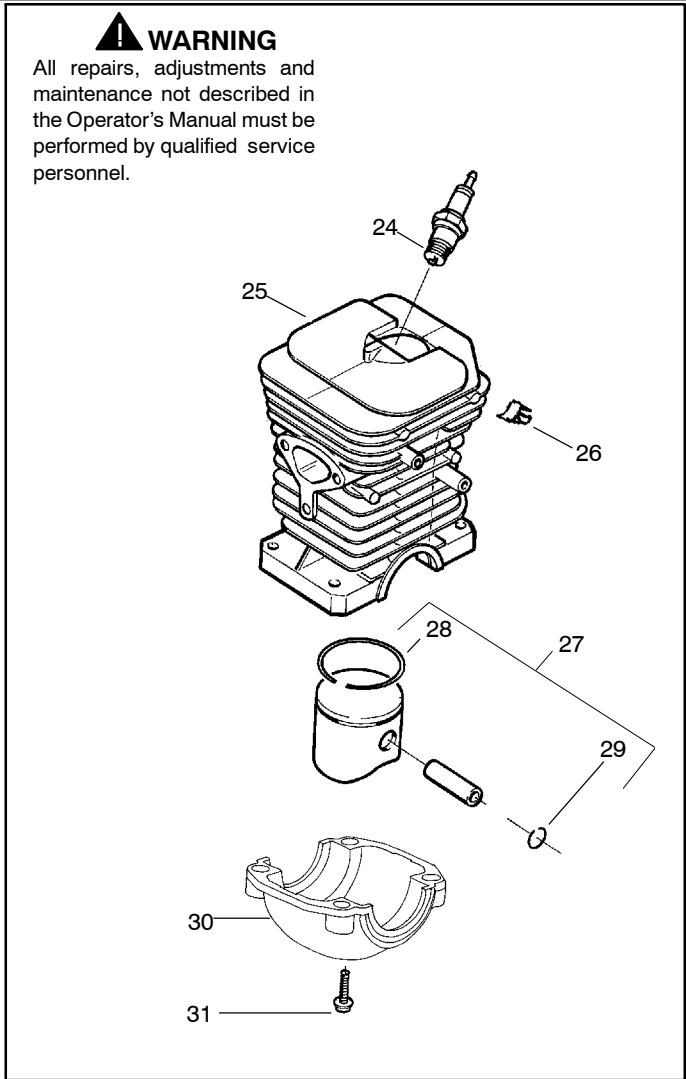

⚠ WARNING
All repairs, adjustments and maintenance not described in the Operator's Manual must be performed by qualified service personnel.

Ref.	Part No.	Description	Ref.	Part No.	Description
1	530071348	Kit- Lever & Link Assy. (Incl. 5,13)	26	530015696	Clip - High Tension Lead
2	530029879	Pin-Pivot	27	530069944	Kit-Piston (36cc) (Includes pin and 28, 29)
3	530015915	Pin-Link	28	530029805	Ring-Piston (36cc)
4	530015911	Screw	29	530015697	Piston Pin Retainer
5	530054741	Assy-Front Link	30	530049794	Cap-Crankcase
6	545137301	Spring-Chain Brake	31	530015897	Screw
7	530024419	Retainer	Not Shown		
8	530016384	Screw	530031135	530047839	Scrench Decal-Warning
9	530056531	Journal-Right			
10	530029881	Journal-Left			
11	530015910	Spring-Handguard			
12	530015913	Pin-Spring			
13	545137401	Band-Brake			
14	530054802	Assy-Chain Brake (Incl. 1,2,3,4,5,6,7,8,9,10,11,12 13,15,16,17,18,19,20,21)			
15	530029878	Spring-Position			
16	530049483	Cover-Clutch			
17	530015826	Pin-Bar Adjusting			
18	530038593	Retainer			
19	530016110	Screw-Bar Adjusting			
20	530053035	Cover-Chain Brake Spring			
21	530015911	Screw			
22	530016154	Screw			
23	530059960	Shield-Cylinder			
24	952030150	Spark Plug (RCJ-7Y)			
25	530069940	Kit-Cylinder (36cc) (incl.#29 pg. 1 & #23 pg. 2)			

✓ = NEW PART NUMBER FOR THIS IPL   ★ = REFER TO THE SERVICE REFERENCE INDICATED FOR MORE INFORMATION. (LOCATED AT END OF IPL)