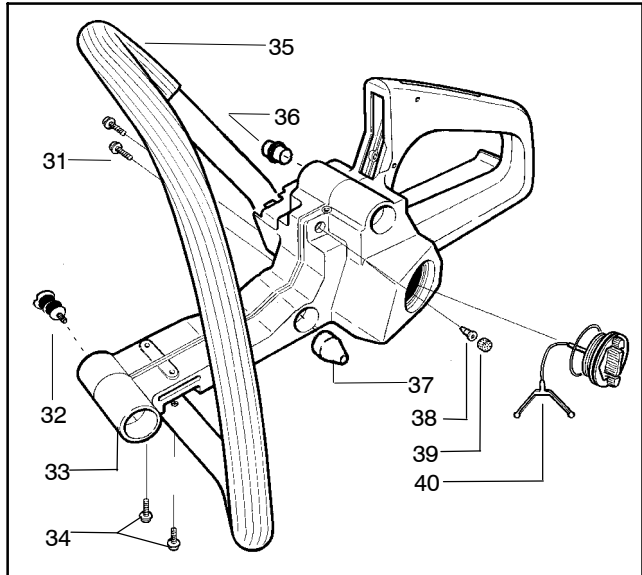

Ref.	Part No.	Description	Ref.	Part No.	Description	Ref.	Part No.	Description
1	530071968	Kit-Fan Hsg / Starter (Incl. 2, 3, 4, 5, 6, 7, 8, 9, 10, 11,)	13	530015892	Screw	26	530029860	Pin
2	530071966	Kit-Starter EPS (Incl. 5,6,7,8)	14	545005219	Decal-Fan Housing	27	530029861	Spring
3	530150318	Handle-Starter	15	530071967	Kit-EPS ignition (Incl. 18, 19, 23)	28	530069587	Kit - Throttle Trigger
4	530069232	Kit-Rope	16	530403257	Assy-Leadwire	29	530069247	Kit - Fuel line
5	530021179	Screw-shoulder	17	530015896	Screw	30	530014497	Assy.- Fuel Pickup
6	530059677	Hub	18	503717901	Switch-Ignition	31	530015940	Screw
7	530021180	Spring-EPS	19	530059637	Assy.-Flywheel	32	530029870	Element - AV Isolator
8	530016080	Screw	20	530015127	Washer-Flywheel	33	530055613	Assy. - Tank/Handle
9	530042095	Spring-Starter	21	530016134	Nut	34	530015843	Screw
10	530059959	Baffle-Air	22	545121901	Screw	35	530059961	Handle-Front
11	530059958	Assy-Fan Hsg. w/eyelet	23	545063901	Module - Ignition	36	530052439	Isolator-Front Handle
12	530015893	Screw	24	530029869	Wire - Throttle	37	530029984	Isolator
			25	530029863	Cap - Wire	38	530026119	Valve - Check
						39	530038264	Plug - Vent
						40	530071266	Kit-Assy. Fuel Cap

✓ = NEW PART NUMBER FOR THIS IPL   * = REFER TO THE SERVICE REFERENCE INDICATED FOR MORE INFORMATION. (LOCATED AT END OF IPL)
● = THESE PARTS ARE ILLUSTRATED FOR CLARITY. ORDER COMPLETE ASSEMBLY.