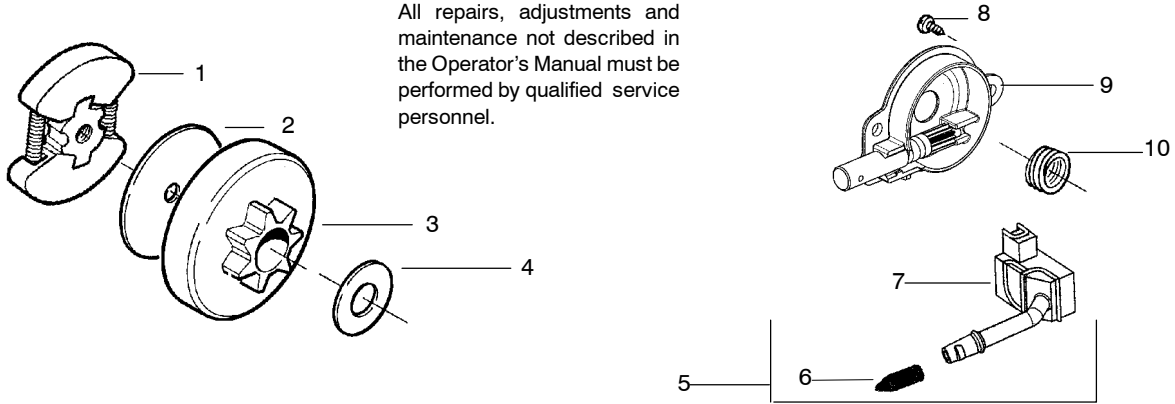

⚠ WARNING

All repairs, adjustments and maintenance not described in the Operator's Manual must be performed by qualified service personnel.

Ref.	Part No.	Description	Ref.	Part No.	Description
1	530014949	Assy-Clutch	17	530019228	Gasket
2	530015611	Washer-Clutch	18	530036043	Plate-Bar Stud
3	530047061	Assy-Clutch Drum w/Bearing	19	530015877	Bar Bolt
4	530015907	Washer-Thrust	20	530015878	Screw
5	530014776	Assy-Oil pickup and screen (incl. 6,7)	21	530029850	Chain Catcher
6	530056533	Filter-Oil	22	530015893	Screw
7	545037101	Assy-Pickup	23	530052428	Cover
8	530015896	Screw	24	530015922	Nut-Type "U" Speed
9	530014410	Assy-Oil Pump	25	530029830	Grommet
10	530029833	Worm Gear-Oil Pump	26	530029831	Lever-Choke
11	545033501	Tube-Oil Vent	27	530071991	Kit - Chassis Ass'y.
12	530055322	Clip-Retainer	28	530015922	Nut-Type "U" Speed
13	530055174	Shield-Heat	29	530016037	Screw
14	530015896	Screw (optional)	30	501765602	Assy.- Oil Tank Cap
15	530015917	Nut			
16	530047855	Plate-Bar			

✓ = NEW PART NUMBER FOR THIS IPL   * = REFER TO THE SERVICE REFERENCE INDICATED FOR MORE INFORMATION. (LOCATED AT END OF IPL)
● = THESE PARTS ARE ILLUSTRATED FOR CLARITY. ORDER COMPLETE ASSEMBLY.