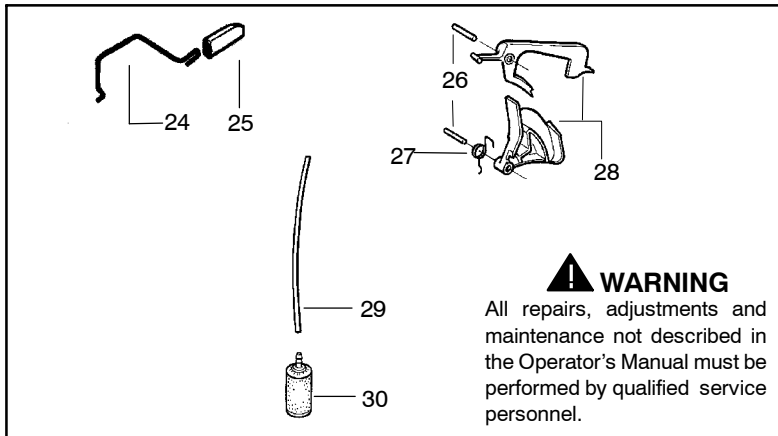

⚠ WARNING

All repairs, adjustments and maintenance not described in the Operator's Manual must be performed by qualified service personnel.