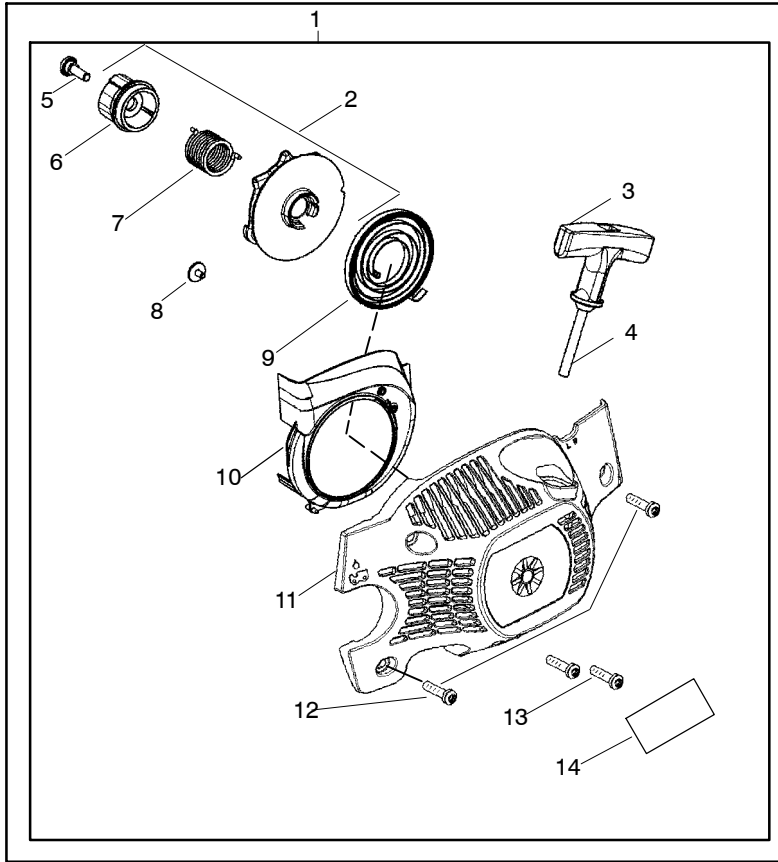

⚠ WARNING

All repairs, adjustments and maintenance not described in the Operator's Manual must be performed by qualified service personnel.