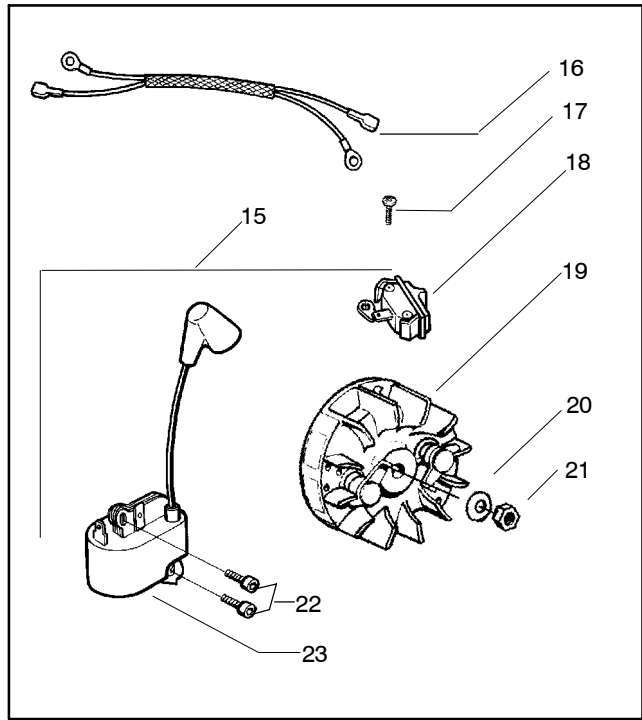

⚠ WARNING

All repairs, adjustments and maintenance not described in the Operator's Manual must be performed by qualified service personnel.