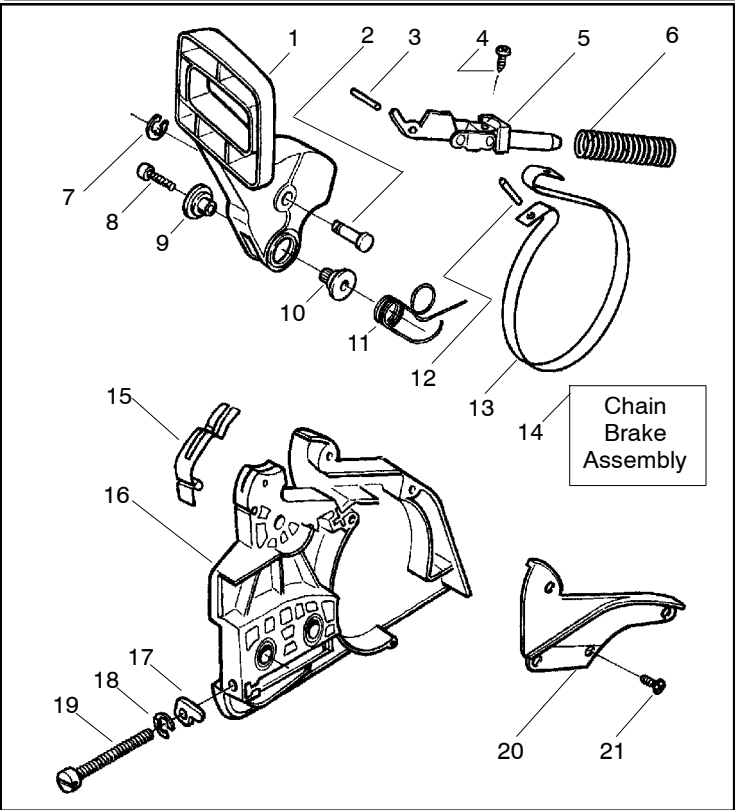

⚠ WARNING
All repairs, adjustments and maintenance not described in the Operator's Manual must be performed by qualified service personnel.

Ref.	Part No.	Description	Ref.	Part No.	Description
1	530071348	Kit- Lever & Link Assy. (Incl. 5,13)	26	530015696	Clip - High Tension Lead
2	530029879	Pin-Pivot	27	530069944	Kit-Piston (36cc) (Includes pin and 28, 29)
3	530015915	Pin-Link	28	530029805	Ring-Piston (36cc)
4	530015911	Screw	29	530015697	Piston Pin Retainer
5	530054741	Assy-Front Link	30	530049794	Cap-Crankcase
6	545137301	Spring-Chain Brake	31	530015897	Screw
7	530024419	Retainer	Not Shown		
8	530016384	Screw	530031135	530047839	Scrench Decal-Warning
9	530056531	Journal-Right			
10	530029881	Journal-Left			
11	530015910	Spring-Handguard			
12	530015913	Pin-Spring			
13	545137401	Band-Brake			
14	530054802	Assy-Chain Brake (Incl. 1,2,3,4,5,6,7,8,9,10,11,12 13,15,16,17,18,19,20,21)			
15	530029878	Spring-Position			
16	530049483	Cover-Clutch			
17	530015826	Pin-Bar Adjusting			
18	530038593	Retainer			
19	530016110	Screw-Bar Adjusting			
20	530053035	Cover-Chain Brake Spring			
21	530015911	Screw			
22	530016154	Screw			
23	530059960	Shield-Cylinder			
24	952030150	Spark Plug (RCJ-7Y)			
25	530069940	Kit-Cylinder (36cc) (incl.#29 pg. 1 & #23 pg. 2)			

✓ = NEW PART NUMBER FOR THIS IPL   ★ = REFER TO THE SERVICE REFERENCE INDICATED FOR MORE INFORMATION. (LOCATED AT END OF IPL)