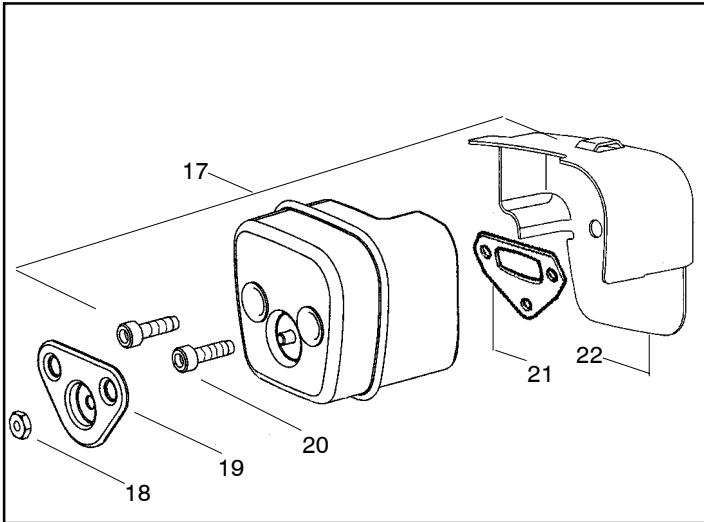

Ref.	Part No.	Description	Ref.	Part No.	Description
1	530029813	Assy-Turbo Air Cleaner	13	530015968	Stud - Carb.
2	530019203	Seal - Turbo Clean	14	530016008	Nut
3	530029814	Sleeve-Intake	15	530029811	Air-Filter - Top
4	530053435	Seal-Impulse	16	530015899	Screw
5	530015814	Screw	17 ✓	545006044	Kit-Muffler (Includes 20,21 & 22)
6	530037465	Adapter - Carb.	18	530016359	Nut-Brass
7	530019172	Gasket-Carburetor	19	530055600	Cover-Bolt
8	---	Carburetor	20	530016338	Bolt-Muffler
	530071987	W-29	21	530055128	Gasket-Muffler
	545013502	WT-834	22	530055171	Backplate-Muffler
9	530035587	Grommet-Final	23	530056363	Assy. -Bearing and Seal
10	530047767	Plate - Support	24	530029794	Assy-Crankshaft & Rod
11	530015896	Screw			
12	530036582	Air Filter - Bottom			

✓ = NEW PART NUMBER FOR THIS IPL
● = THESE PARTS ARE ILLUSTRATED FOR CLARITY. ORDER COMPLETE ASSEMBLY.