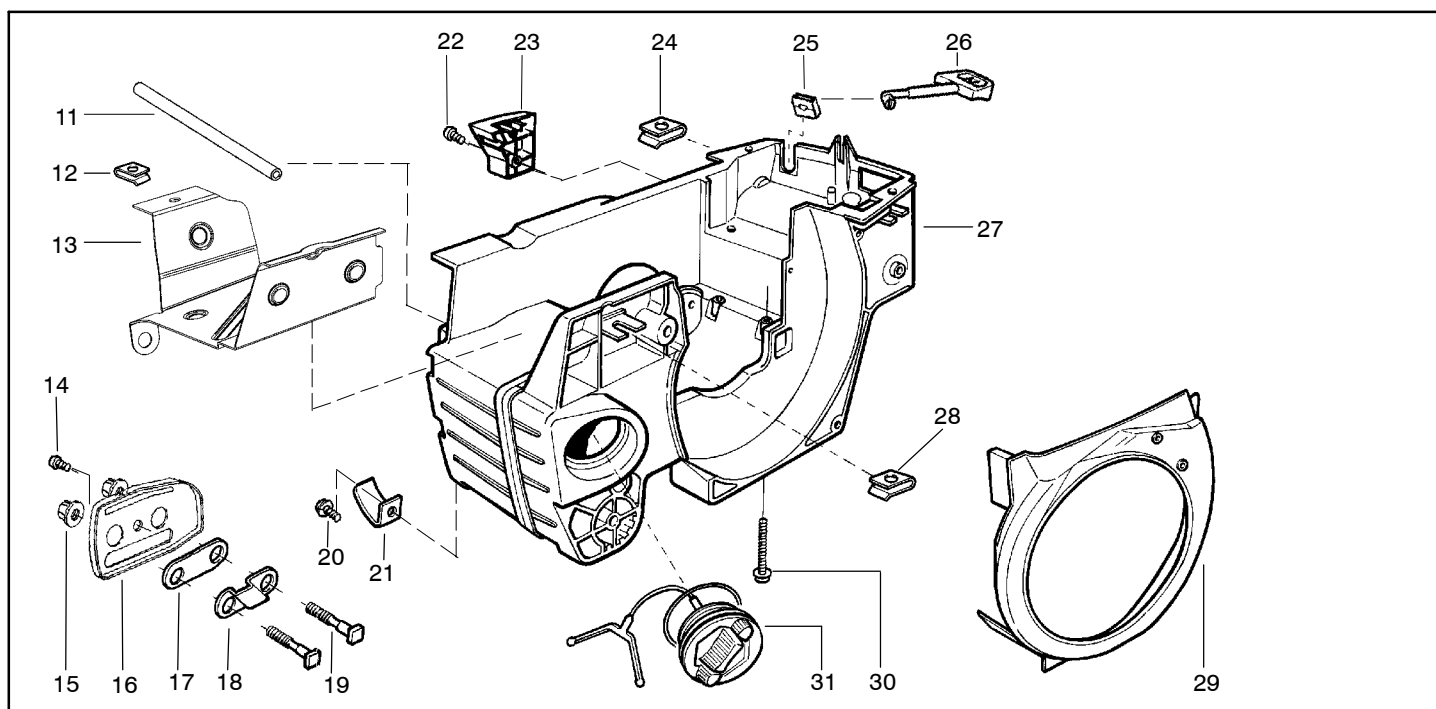

Ref.	Part No.	Description	Ref.	Part No.	Description
1	530014949	Assy-Clutch	18	530036043	Plate-Bar Stud (support)
2	530015611	Washer-Clutch	19	530015877	Bar Bolt
3	530047061	Assy-Clutch Drum w/Bearing	20	530015878	Screw
4	530015907	Washer-Thrust	21	530029850	Chain Catcher
5	530014776	Assy-Oil pickup and screen (Incl .6,7)	22	530015893	Screw
6	530056533	Filter-Oil	23	530052428	Cover-Limiter
7	545037101	Assy-Pickup	24	530015922	Nut-Type "U" Speed
8	530015896	Screw	25	530029830	Grommet-Choke
9	530014410	Assy-Oil Pump	26	530029831	Lever-Choke
10	530029833	Worm Gear - Oil Pump	27	530069942	Kit - Chassis Ass'y.
11	545033501	Tube-Oil Vent	28	530015922	Nut-Type "U" Speed
12	530055322	Retainer (U-Clip)	29	530029800	Plate-Baffle
13	530055174	Shield-Heat	30	530016037	Screw
14	530015896	Screw (optional)	31	501765602	Assy.- Oil Tank Cap
15	530015917	Nut			
16	530047855	Plate-Bar			
17	530019228	Gasket-oil tank			

✓ = NEW PART NUMBER FOR THIS IPL   * = REFER TO THE SERVICE REFERENCE INDICATED FOR MORE INFORMATION. (LOCATED AT END OF IPL)
● = THESE PARTS ARE ILLUSTRATED FOR CLARITY. ORDER COMPLETE ASSEMBLY.