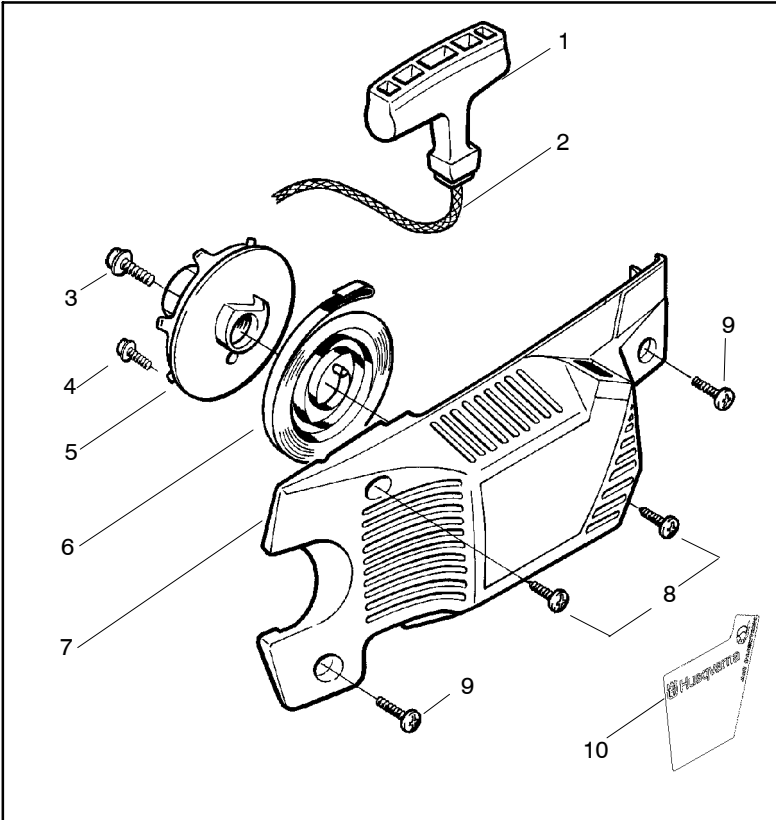

Ref.	Part No.	Description	Ref.	Part No.	Description	Ref.	Part No.	Description
1	530038491	Handle-Starter	13	503717901	Switch-Ignition	25	530014497	Assy.- Fuel Pickup
2	530069232	Kit-Rope	14	530039147	Assy. -Flywheel	26	530015940	Screw
3	530015920	Screw	15	530015127	Washer-Flywheel	27	530029870	Isolator (AV element)
4	530016080	Screw	16	530016071	Nut	28	530055613	Assy. -Tank/Handle
5	530069313	Kit-Starter Pulley	17	530015895	Screw	29	530015843	Screw
6	530015891	Spring-Recoil	18	530039143	Module - Ignition	30	530049876	Handle-Front
7	530047599	Assy-Fan Housing	19	530029869	Wire - Throttle	31	530052439	Isolator-Front Handle
8	530015892	Screw	20	530029863	Cap - Wire	32	530029984	Isolator
9	530015893	Screw	21	530029860	Pin	33	530026119	Valve - Check
10	530055740	Decal-Fan Housing	22	530029861	Spring	34	530038264	Plug - Vent
11	530403257	Assy-Leadwire Harness	23	530069587	Kit - Throttle Trigger	35	530071266	Kit-Fuel Cap Assy.
12	530015896	Screw	24	530069247	Kit - Fuel line			

✓ = NEW PART NUMBER FOR THIS IPL   * = REFER TO THE SERVICE REFERENCE INDICATED FOR MORE INFORMATION. (LOCATED AT END OF IPL)
● = THESE PARTS ARE ILLUSTRATED FOR CLARITY. ORDER COMPLETE ASSEMBLY.