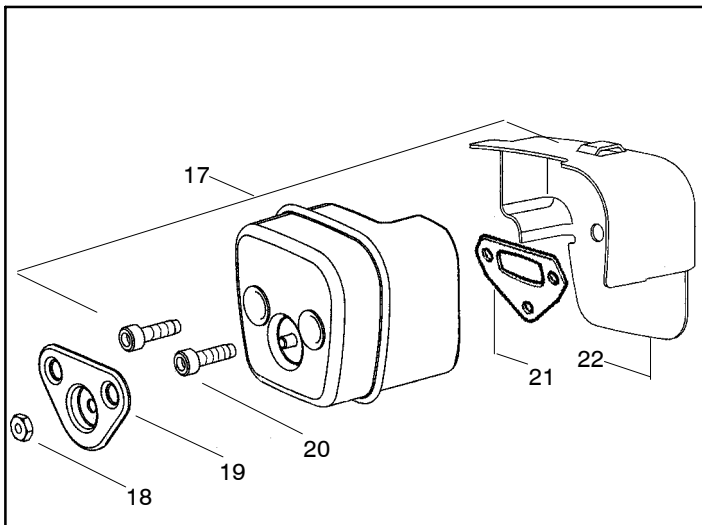

PARTS LIST NO. 530086722		HUSQVARNA PARTS LIST	MODEL(s) 136 LE
DATE 4/09/08	Replaces 530086722-02/21/08		PAGE NO. 2
Note: Illustration may differ from actual model due to design changes			

Ref.	Part No.	Description	Ref.	Part No.	Description
1	530029813	Assy-Turbo Air Cleaner	13	530015968	Stud - Carb.
2	530019203	Seal - Turbo Clean	14	530016008	Nut
3	530029814	Sleeve-Intake	15	530029811	Air-Filter - Top
4	530053435	Seal-Impulse	16	530015899	Screw
5	530015814	Screw	17	545006044	Kit-Muffler (Includes 20,21 & 22)
6	530037465	Adapter - Carb.	18	530016359	Nut-Brass
7	530019172	Gasket-Carburetor	19	530055600	Cover-Bolt
8	---	Carburetor	20	530016338	Bolt-Muffler
	530071510	WT-540	21	530055128	Gasket-Muffler
	530071692	WT-660	22	530055171	Backplate-Muffler
9	530035587	Grommet-Final	23	530056363	Assy. -Bearing and Seal
10	530047767	Plate - Support	24	530029794	Assy-Crankshaft & Rod
11	530015896	Screw			
12	530036582	Air Filter - Bottom			

✓ = NEW PART NUMBER FOR THIS IPL
● = THESE PARTS ARE ILLUSTRATED FOR CLARITY. ORDER COMPLETE ASSEMBLY.