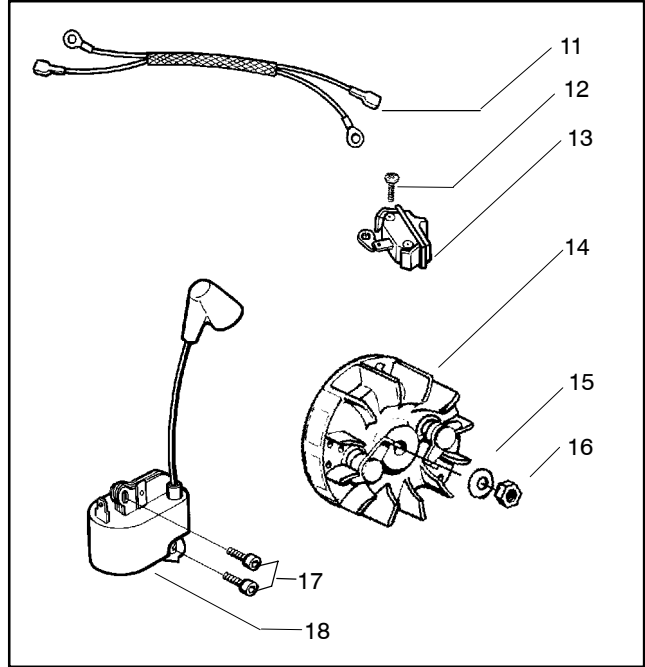

Ref.	Part No.	Description	Ref.	Part No.	Description	Ref.	Part No.	Description
1	530038491	Handle-Starter	13	503717901	Switch-Ignition	25	530014497	Assy.- Fuel Pickup
2	530069232	Kit-Rope	14	530039147	Assy. -Flywheel	26	530015940	Screw
3	530015920	Screw	15	530015127	Washer-Flywheel	27	530029870	Isolator (AV element)
4	530016080	Screw	16	530016071	Nut	28	530055613	Assy. -Tank/Handle
5	530069313	Kit-Starter Pulley	17	530015895	Screw	29	530015843	Screw
6	530015891	Spring-Recoil	18	530039143	Module - Ignition	30	530049876	Handle-Front
7	530047599	Assy-Fan Housing	19	530029869	Wire - Throttle	31	530052439	Isolator-Front Handle
8	530015892	Screw	20	530029863	Cap - Wire	32	530029984	Isolator
9	530015893	Screw	21	530029860	Pin	33	530026119	Valve - Check
10	530055740	Decal-Fan Housing	22	530029861	Spring	34	530038264	Plug - Vent
11	530403257	Assy-Leadwire Harness	23	530069587	Kit - Throttle Trigger	35	530071266	Kit-Fuel Cap Assy.
12	530015896	Screw	24	530069247	Kit - Fuel line			

✓ = NEW PART NUMBER FOR THIS IPL   * = REFER TO THE SERVICE REFERENCE INDICATED FOR MORE INFORMATION. (LOCATED AT END OF IPL)
● = THESE PARTS ARE ILLUSTRATED FOR CLARITY. ORDER COMPLETE ASSEMBLY.