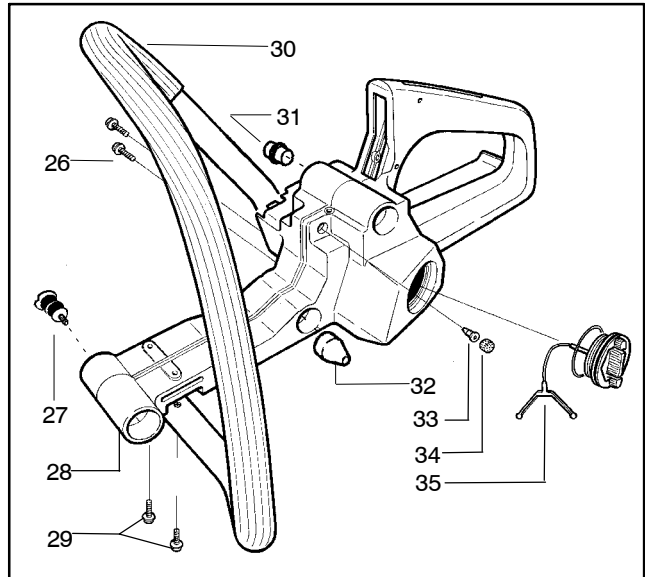

Ref.	Part No.	Description	Ref.	Part No.	Description	Ref.	Part No.	Description
1	530038491	Handle-Starter	13	503717901	Switch-Ignition	25	530014497	Assy.- Fuel Pickup
2	530069232	Kit-Rope	14	530039147	Assy. -Flywheel	26	530015940	Screw
3	530015920	Screw	15	530015127	Washer-Flywheel	27	530029870	Isolator (AV element)
4	530016080	Screw	16	530016071	Nut	28	530055613	Assy. -Tank/Handle
5	530069313	Kit-Starter Pulley	17	530015895	Screw	29	530015843	Screw
6	530015891	Spring-Recoil	18	530039143	Module - Ignition	30	530049876	Handle-Front
7	530047599	Assy-Fan Housing	19	530029869	Wire - Throttle	31	530052439	Isolator-Front Handle
8	530015892	Screw	20	530029863	Cap - Wire	32	530029984	Isolator
9	530015893	Screw	21	530029860	Pin	33	530026119	Valve - Check
10	530055740	Decal-Fan Housing	22	530029861	Spring	34	530038264	Plug - Vent
11	530403257	Assy-Leadwire Harness	23	530069587	Kit - Throttle Trigger	35	530071266	Kit-Fuel Cap Assy.
12	530015896	Screw	24	530069247	Kit - Fuel line			

✓ = NEW PART NUMBER FOR THIS IPL   * = REFER TO THE SERVICE REFERENCE INDICATED FOR MORE INFORMATION. (LOCATED AT END OF IPL)
● = THESE PARTS ARE ILLUSTRATED FOR CLARITY. ORDER COMPLETE ASSEMBLY.