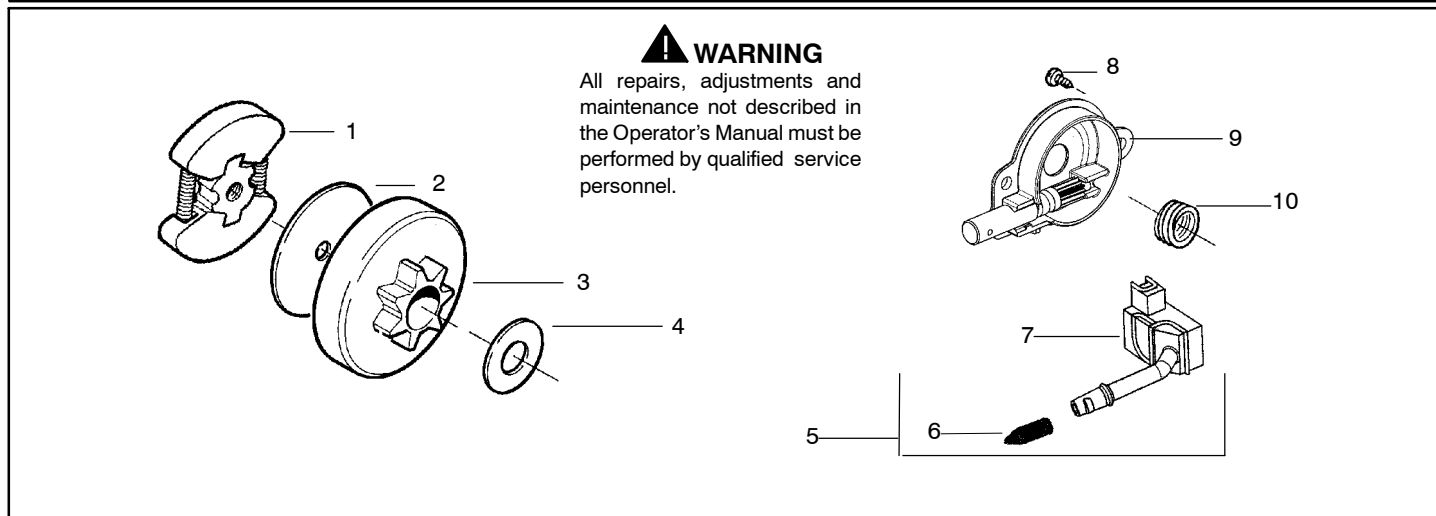

Ref.	Part No.	Description	Ref.	Part No.	Description
1	530014949	Assy-Clutch	18	530036043	Plate-Bar Stud (support)
2	530015611	Washer-Clutch	19	530015877	Bar Bolt
3	530047061	Assy-Clutch Drum w/Bearing	20	530015878	Screw
4	530015907	Washer-Thrust	21	530029850	Chain Catcher
5	530014776	Assy-Oil pickup and screen (Incl .6,7)	22	530015893	Screw
6	530056533	Filter-Oil	23	530052428	Cover-Limiter
7	545037101	Assy-Pickup	24	530015922	Nut-Type "U" Speed
8	530015896	Screw	25	530029830	Grommet-Choke
9	530014410	Assy-Oil Pump	26	530029831	Lever-Choke
10	530029833	Worm Gear - Oil Pump	27	530069942	Kit - Chassis Ass'y.
11	545033501	Tube-Oil Vent	28	530015922	Nut-Type "U" Speed
12	530055322	Retainer (U-Clip)	29	530029800	Plate-Baffle
13	530055174	Shield-Heat	30	530016037	Screw
14	530015896	Screw (optional)	31	501765602	Assy.- Oil Tank Cap
15	530015917	Nut			
16	530047855	Plate-Bar			
17	530019228	Gasket-oil tank			

✓ = NEW PART NUMBER FOR THIS IPL   * = REFER TO THE SERVICE REFERENCE INDICATED FOR MORE INFORMATION. (LOCATED AT END OF IPL)
● = THESE PARTS ARE ILLUSTRATED FOR CLARITY. ORDER COMPLETE ASSEMBLY.