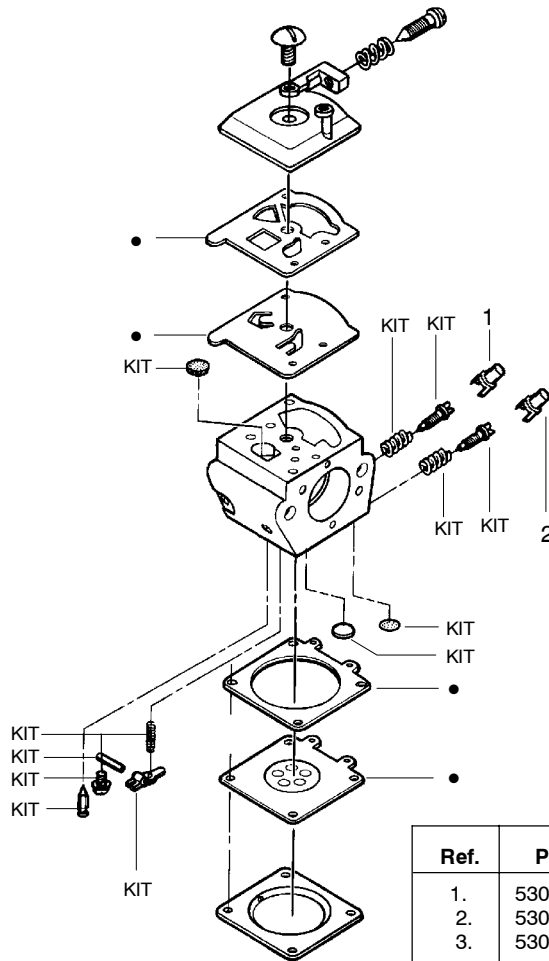

Carburetor Assembly # 530071510 (WT-540)

Carb.
Repair
Kit

3

Gasket/
Dia.
Kit

4

Ref.	Part No.	Description
1.	530038479	Limiter Cap - High
2.	530038478	Limiter Cap - Low
3.	530069825	Carburetor Repair Kit (KIT = Indicates Contents)
4.	530069844	Gasket Diaphragm Kit (● Indicates Contents)

Kit - Carburetor Assembly No. 530071692 - WT-660

Note: No Repair kits are available for this carburetor, please order the complete assembly part number 530-071692 - WT-660

✓ = NEW PART NUMBER FOR THIS IPL   ★ = REFER TO THE SERVICE REFERENCE INDICATED FOR MORE INFORMATION. (LOCATED AT END OF IPL)
● = THESE PARTS ARE ILLUSTRATED FOR CLARITY. ORDER COMPLETE ASSEMBLY.