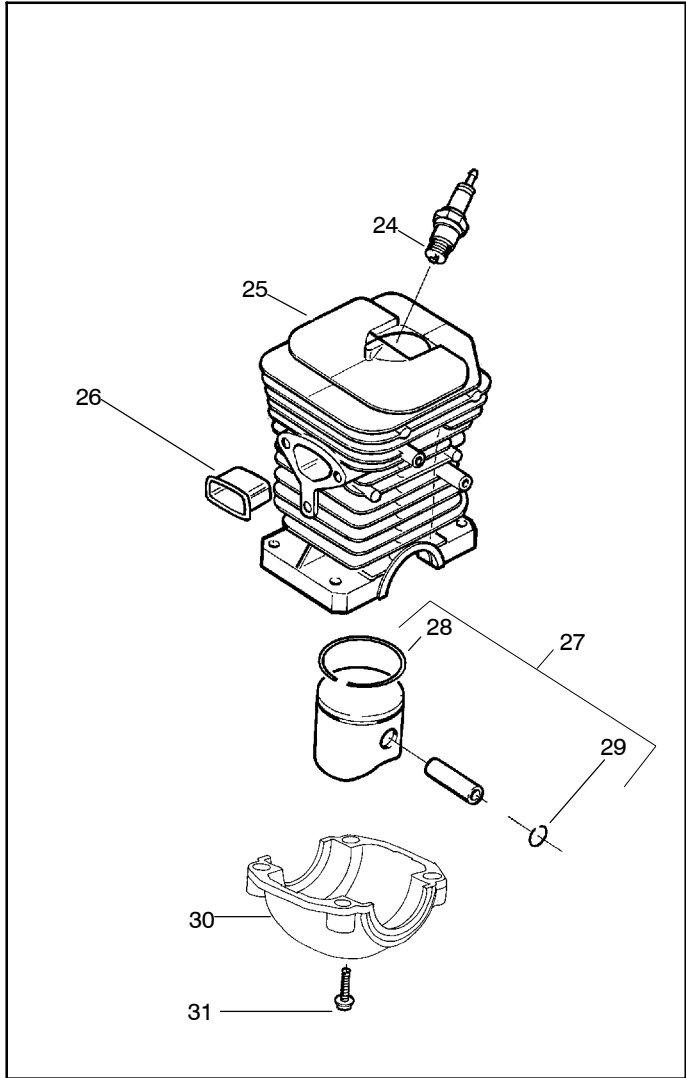

# 136 LE

Spare parts

Ref.	Part No.	Description	Ref.	Part No.	Description
1	530071348	Kit- Lever & Link Assy.	26	530037652	Insulator-Heat
2	530029879	Pin-Pivot	27	530069944	Piston Kit (Includes pin and 28-29)
3	530015915	Pin-Link (front)	28	530029805	Ring-Piston (36cc)
4	530015911	Screw	29	530015697	Piston Pin Retainer
5	530054741	Assy-Front Link	30	530049794	Cap-Crankcase
6	530016237	Spring-Chain Brake (compression)	31	530015897	Screw
7	530024419	Retainer	Not Shown		
8	530016384	Screw	530163875	Manual-Operator's - U.S.- California Only	
9	530056531	Journal-Right	530031135	Scrench	
10	530029881	Journal-Left	530047839	Decal-Warning	
11	530015910	Spring-Handguard			
12	530015913	Pin-Spring			
13	530052232	Band-Brake w/slots			
14	530054802	Assy-Chain Brake			
15	530029878	Spring-Position			
16	530049483	Cover-Clutch			
17	530015826	Pin-Bar Adjusting			
18	530038593	Retainer			
19	530016110	Screw-Bar Adjusting			
20	530053035	Cover-Chain Brake Spring			
21	530015911	Screw			
22	530016154	Screw			
23	530047609	Assy-Cylinder Shield			
24	952030150	Spark Plug (RCJ-7Y)			
25	530069940	Kit-Cylinder (incl.#30)			