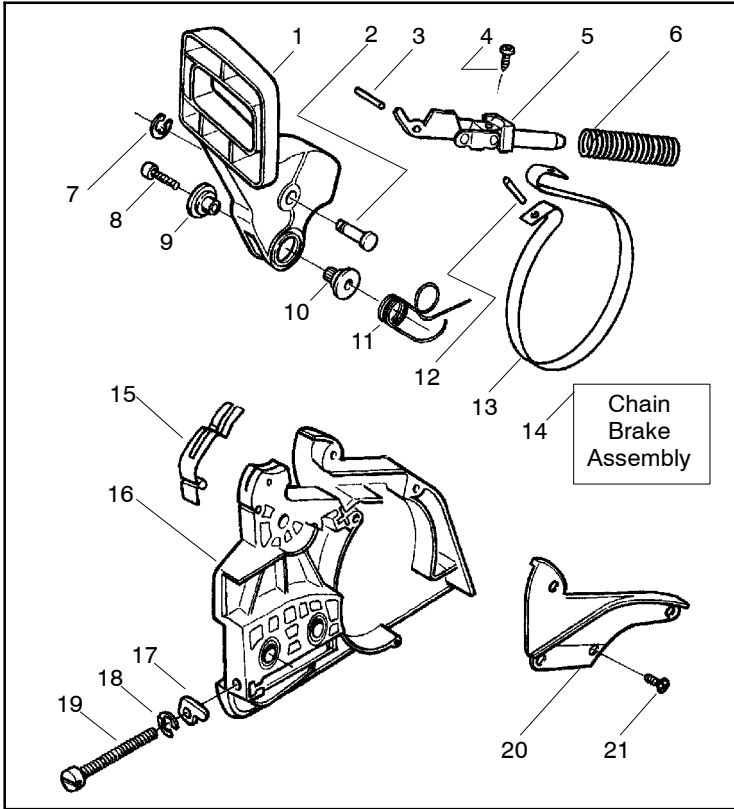

# 136 LE

Spare parts

Ref.	Part No.	Description	Ref.	Part No.	Description
1	530071348	Kit- Lever & Link Assy.	26	530037652	Insulator-Heat
2	530029879	Pin-Pivot	27	530069944	Piston Kit (Includes pin and 28-29)
3	530015915	Pin-Link (front)	28	530029805	Ring-Piston (36cc)
4	530015911	Screw	29	530015697	Piston Pin Retainer
5	530054741	Assy-Front Link	30	530049794	Cap-Crankcase
6	530016237	Spring-Chain Brake (compression)	31	530015897	Screw
7	530024419	Retainer	Not Shown		
8	530016384	Screw	530163875	Manual-Operator's - U.S.- California Only	
9	530056531	Journal-Right	530031135	Scrench	
10	530029881	Journal-Left	530047839	Decal-Warning	
11	530015910	Spring-Handguard			
12	530015913	Pin-Spring			
13	530052232	Band-Brake w/slots			
14	530054802	Assy-Chain Brake			
15	530029878	Spring-Position			
16	530049483	Cover-Clutch			
17	530015826	Pin-Bar Adjusting			
18	530038593	Retainer			
19	530016110	Screw-Bar Adjusting			
20	530053035	Cover-Chain Brake Spring			
21	530015911	Screw			
22	530016154	Screw			
23	530047609	Assy-Cylinder Shield			
24	952030150	Spark Plug (RCJ-7Y)			
25	530069940	Kit-Cylinder (incl.#30)			