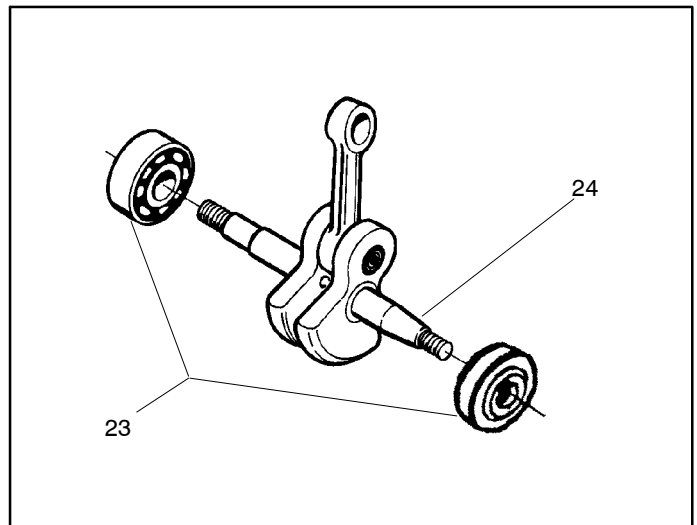

PARTS LIST NO. 530086722		HUSQVARNA PARTS LIST	MODEL(s) 136 LE
DATE 4/09/08	Replaces 530086722-02/21/08		PAGE NO. 2
Note: Illustration may differ from actual model due to design changes			

Ref.	Part No.	Description	Ref.	Part No.	Description
1	530029813	Assy-Turbo Air Cleaner	13	530015968	Stud - Carb.
2	530019203	Seal - Turbo Clean	14	530016008	Nut
3	530029814	Sleeve-Intake	15	530029811	Air-Filter - Top
4	530053435	Seal-Impulse	16	530015899	Screw
5	530015814	Screw	17	545006044	Kit-Muffler (Includes 20,21 & 22)
6	530037465	Adapter - Carb.	18	530016359	Nut-Brass
7	530019172	Gasket-Carburetor	19	530055600	Cover-Bolt
8	---	Carburetor	20	530016338	Bolt-Muffler
	530071510	WT-540	21	530055128	Gasket-Muffler
	530071692	WT-660	22	530055171	Backplate-Muffler
9	530035587	Grommet-Final	23	530056363	Assy. -Bearing and Seal
10	530047767	Plate - Support	24	530029794	Assy-Crankshaft & Rod
11	530015896	Screw			
12	530036582	Air Filter - Bottom			

✓ = NEW PART NUMBER FOR THIS IPL
● = THESE PARTS ARE ILLUSTRATED FOR CLARITY. ORDER COMPLETE ASSEMBLY.