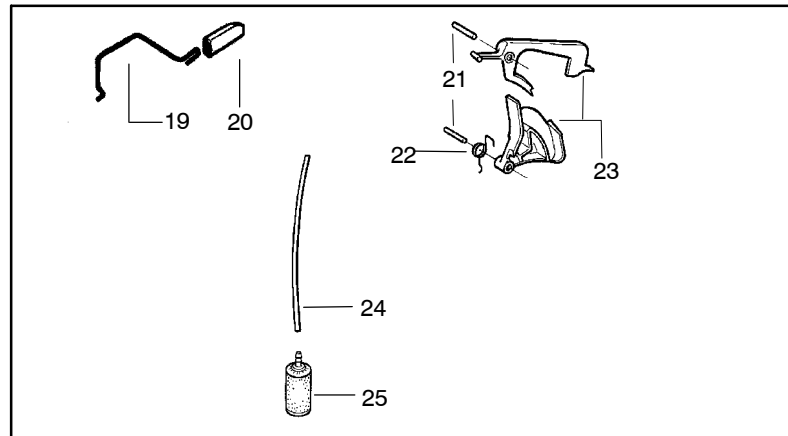

Ref.	Part No.	Description	Ref.	Part No.	Description	Ref.	Part No.	Description
1	530038491	Handle-Starter	13	503717901	Switch-Ignition	25	530014497	Assy.- Fuel Pickup
2	530069232	Kit-Rope	14	530039147	Assy. -Flywheel	26	530015940	Screw
3	530015920	Screw	15	530015127	Washer-Flywheel	27	530029870	Isolator (AV element)
4	530016080	Screw	16	530016071	Nut	28	530055613	Assy. -Tank/Handle
5	530069313	Kit-Starter Pulley	17	530015895	Screw	29	530015843	Screw
6	530015891	Spring-Recoil	18	530039143	Module - Ignition	30	530049876	Handle-Front
7	530047599	Assy-Fan Housing	19	530029869	Wire - Throttle	31	530052439	Isolator-Front Handle
8	530015892	Screw	20	530029863	Cap - Wire	32	530029984	Isolator
9	530015893	Screw	21	530029860	Pin	33	530026119	Valve - Check
10	530055740	Decal-Fan Housing	22	530029861	Spring	34	530038264	Plug - Vent
11	530403257	Assy-Leadwire Harness	23	530069587	Kit - Throttle Trigger	35	530071266	Kit-Fuel Cap Assy.
12	530015896	Screw	24	530069247	Kit - Fuel line			

✓ = NEW PART NUMBER FOR THIS IPL   * = REFER TO THE SERVICE REFERENCE INDICATED FOR MORE INFORMATION. (LOCATED AT END OF IPL)
● = THESE PARTS ARE ILLUSTRATED FOR CLARITY. ORDER COMPLETE ASSEMBLY.