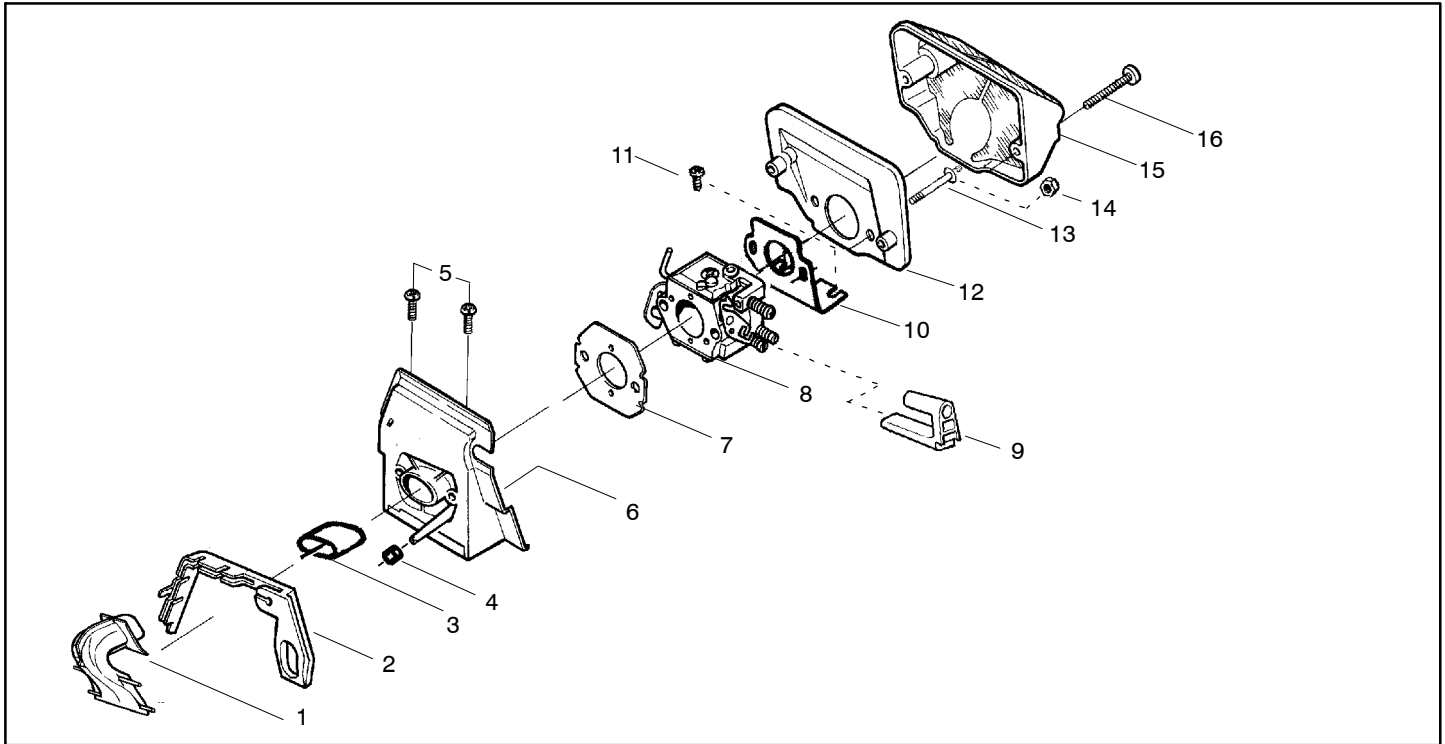

PARTS LIST NO. 530086722		HUSQVARNA PARTS LIST	MODEL(s) 136 LE
DATE 4/09/08	Replaces 530086722-02/21/08		PAGE NO. 2
Note: Illustration may differ from actual model due to design changes			

Ref.	Part No.	Description	Ref.	Part No.	Description
1	530029813	Assy-Turbo Air Cleaner	13	530015968	Stud - Carb.
2	530019203	Seal - Turbo Clean	14	530016008	Nut
3	530029814	Sleeve-Intake	15	530029811	Air-Filter - Top
4	530053435	Seal-Impulse	16	530015899	Screw
5	530015814	Screw	17	545006044	Kit-Muffler (Includes 20,21 & 22)
6	530037465	Adapter - Carb.	18	530016359	Nut-Brass
7	530019172	Gasket-Carburetor	19	530055600	Cover-Bolt
8	---	Carburetor	20	530016338	Bolt-Muffler
	530071510	WT-540	21	530055128	Gasket-Muffler
	530071692	WT-660	22	530055171	Backplate-Muffler
9	530035587	Grommet-Final	23	530056363	Assy. -Bearing and Seal
10	530047767	Plate - Support	24	530029794	Assy-Crankshaft & Rod
11	530015896	Screw			
12	530036582	Air Filter - Bottom			

✓ = NEW PART NUMBER FOR THIS IPL
● = THESE PARTS ARE ILLUSTRATED FOR CLARITY. ORDER COMPLETE ASSEMBLY.