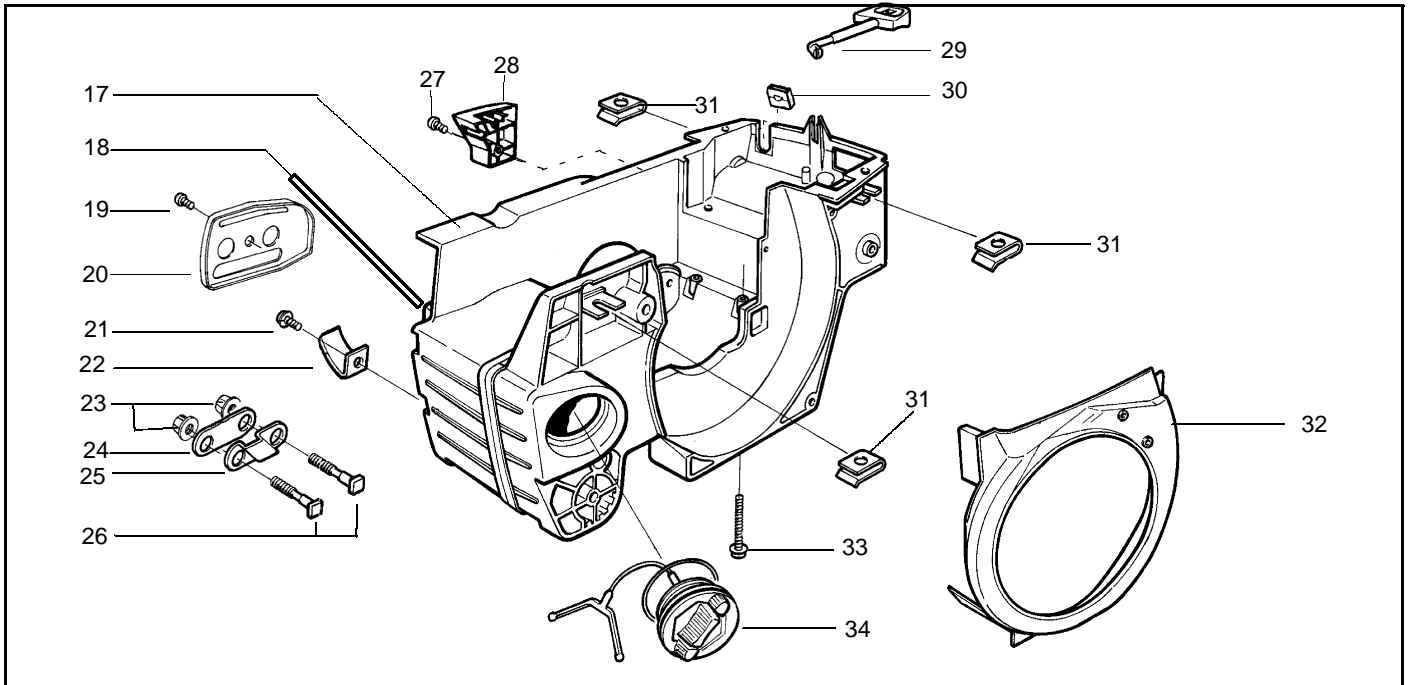

n = NEW PART NUMBER FOR THIS IPL K = REFER TO THE SERVICE REFERENCE INDICATED FOR MORE INFORMATION. (LOCATED AT END OF IPL)
D = THESE PARTS ARE ILLUSTRATED FOR CLARITY. ORDER COMPLETE ASSEMBLY.

Ref.	Part No.	Description	Ref.	Part No.	Description
1	530 01 49-49	Clutch Assembly (incl. 2)	18	530 05 24-40	Tube-Oil Vent
2	530 09 41-88	Spring - Clutch	19	530 01 58-96	Screw (optional)
3	530 01 56-11	Clutch Washer	20	530 04 78-55	Bar Plate
4	530 04 70-61	Clutch Drum w/Bearing Assy. (3/8x6 spur)	21	530 01 58-78	Screw
5	530 06 93-16	Drum, Adapt. & Bearing Kit (incl. 6 & 7)	22	530 02 98-50	Chain Catcher
6	530 03 21-19	Clutch Bearing	23	530 01 59-17	Nut
7	530 02 86-50	Rim-Floating (.325)	24	530 01 92-28	Gasket
8	530 01 59-07	Thrust Washer	25	530 03 60-43	Bar Stud Plate
9	530 01 58-96	Screw	26	530 01 58-77	Bar Bolt
10	530 02 98-35	Oil Pump Housing	27	530 01 58-93	Screw
11	530 02 98-38	Plunger & Gear Assembly	28	530 05 24-28	Cover
12	530 02 98-33	Oil Pump Worm	29	530 02 98-31	Choke Lever
13	530 01 91-74	Oil Seal	30	530 02 98-30	Grommet
14	530 02 98-34	Oil Pump Barrel	31	530 01 59-22	Type iUi Speed Nut
15	530 01 47-76	Oil Pick-Up and Screen Assembly	32	530 02 98-00	Baffle Plate
16	530 01 44-10	Oil Pump Assembly (Includes 10,11 & 14)	33	530 01 60-37	Screw
17	530 06 99-42	Kit - Chassis Ass'y.	34	501 76 56-02	Assy.- Oil Tank Cap