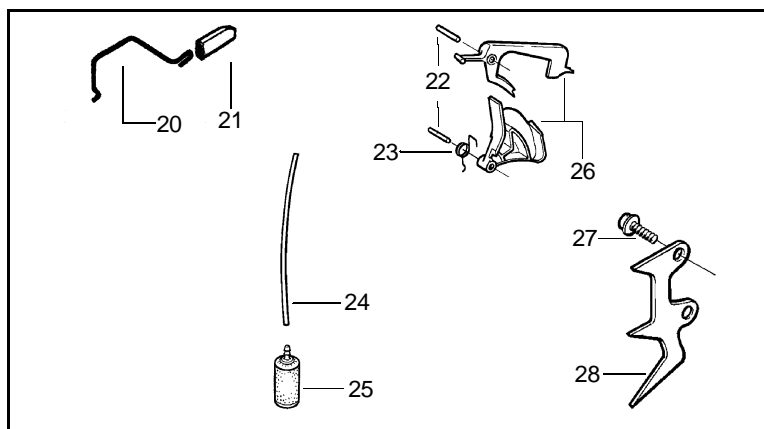

Ref.	Part No.	Description	Ref.	Part No.	Description	Ref.	Part No.	Description
1	530 03 84-91	Starter Handle	12	530 01 58-96	Screw	25	530 01 44-97	Assy. Fuel Pickup
2	530 06 92-32	Rope Kit	13	503 71 79-01	Ignition Switch	26	530 06 95-87	Kit - Throttle Trigger
3	530 01 59-20	Screw	14	530 03 91-47	Assy. Flywheel (incl.16)	27	n 530 01 58-05	Screw
4	530 01 60-80	Screw	15	530 01 51-27	Flywheel Washer	28	530 01 43-81	Assy. Spike
5	530 06 93-13	Starter-Pulley Kit	16n	530 01 61-34	Nut	29	530 01 59-40	Screw
6n	530 01 58-91	Recoil Spring	17	530 02 38-17	Spring -Starter Dog	30	n 530 02 98-70	Isolator
7	530 04 75-99	Fan Housing Assembly	18	530 01 58-95	Screw	31	530 05 24-46	Assy. -Tank/Handle
8	530 01 58-92	Screw	19	530 03 91-43	Module - Ignition	32	530 01 59-06	Screw
9	530 01 58-93	Screw	20	530 02 98-69	Wire - Throttle	33	530 04 98-76	Handle-Front
10	---	Decal -Model	21	530 02 98-63	Cap - Wire	34	530 05 24-39	Isolator - Limiter
	530 05 34-59	136	22	530 02 98-60	Pin	35	530 02 99-84	Isolator Bumper
	530 05 34-60	141	23	530 02 98-61	Spring - Starter Dog	36	530 02 61-19	Valve - Check
11	530 40 32-57	Leadwire Harness Ass'y.	24	530 06 92-47	Kit - Fuel line	37	530 03 82-64	Plug - Vent
						38	n 501 81 96-03	Assy. Fuel Cap

n = NEW PART NUMBER FOR THIS IPL. K= REFER TO THE SERVICE REFERENCE INDICATED FOR MORE INFORMATION. (LOCATED AT END OF IPL)
D = THESE PARTS ARE ILLUSTRATED FOR CLARITY. ORDER COMPLETE ASSEMBLY.