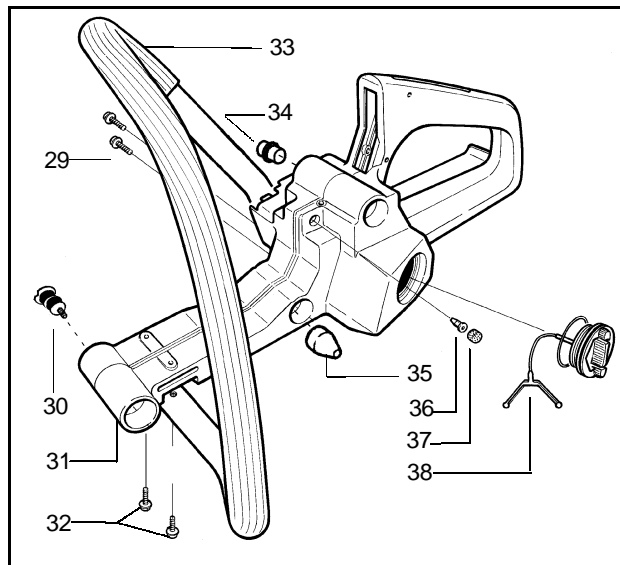

Ref.	Part No.	Description	Ref.	Part No.	Description	Ref.	Part No.	Description
1	530 03 84-91	Starter Handle	12	530 01 58-96	Screw	25	530 01 44-97	Assy. Fuel Pickup
2	530 06 92-32	Rope Kit	13	503 71 79-01	Ignition Switch	26	530 06 95-87	Kit - Throttle Trigger
3	530 01 59-20	Screw	14	530 03 91-47	Assy. Flywheel (incl.16)	27	n 530 01 58-05	Screw
4	530 01 60-80	Screw	15	530 01 51-27	Flywheel Washer	28	530 01 43-81	Assy. Spike
5	530 06 93-13	Starter-Pulley Kit	16n	530 01 61-34	Nut	29	530 01 59-40	Screw
6n	530 01 58-91	Recoil Spring	17	530 02 38-17	Spring -Starter Dog	30	n 530 02 98-70	Isolator
7	530 04 75-99	Fan Housing Assembly	18	530 01 58-95	Screw	31	530 05 24-46	Assy. -Tank/Handle
8	530 01 58-92	Screw	19	530 03 91-43	Module - Ignition	32	530 01 59-06	Screw
9	530 01 58-93	Screw	20	530 02 98-69	Wire - Throttle	33	530 04 98-76	Handle-Front
10	---	Decal -Model	21	530 02 98-63	Cap - Wire	34	530 05 24-39	Isolator - Limiter
	530 05 34-59	136	22	530 02 98-60	Pin	35	530 02 99-84	Isolator Bumper
	530 05 34-60	141	23	530 02 98-61	Spring - Starter Dog	36	530 02 61-19	Valve - Check
11	530 40 32-57	Leadwire Harness Ass'y.	24	530 06 92-47	Kit - Fuel line	37	530 03 82-64	Plug - Vent
						38	n 501 81 96-03	Assy. Fuel Cap

n = NEW PART NUMBER FOR THIS IPL. K= REFER TO THE SERVICE REFERENCE INDICATED FOR MORE INFORMATION. (LOCATED AT END OF IPL)
D = THESE PARTS ARE ILLUSTRATED FOR CLARITY. ORDER COMPLETE ASSEMBLY.