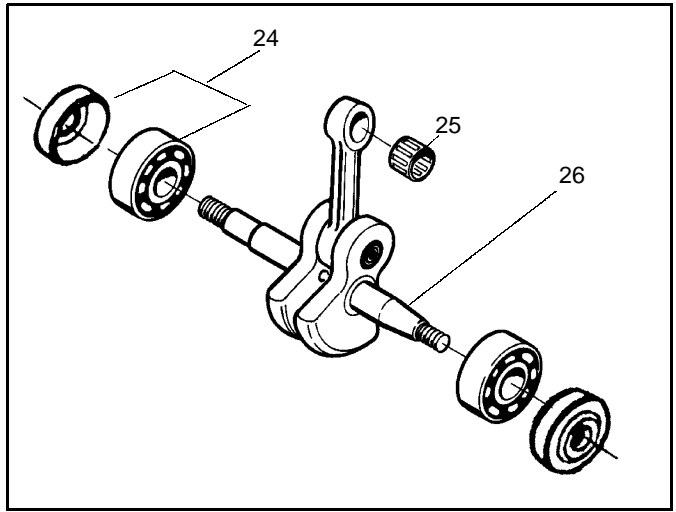

Ref.	Part No.	Description	Ref.	Part No.	Description
1	530 02 98-13	Turbo Air Cleaner Assembly	12	530 03 65-82	Air Filter - Bottom
2	530 01 92-03	Seal - Turbo Clean	13	530 01 59-68	Stud - Carb.
3	530 02 98-14	Intake Sleeve	14	530 01 60-08	Nut
4	530 05 34-35	Impulse Seal	15	530 02 98-11	Air-Filter - Top
5	530 01 58-14	Screw	16	530 01 58-99	Screw
6	530 03 74-65	Adapter - Carb.	17	530 01 60-44	Screw
7	530 01 91-72	Carburetor Gasket	18	530 06 94-15	Muffler Kit (Includes 17,19,20,21 & 22)
8	----	Carburetor	19	530 03 72-54	Muffler Cover
	KKKK K	Zama - C1Q-w6	20	530 02 98-10	Spark Arrestor Screen
	530 03 54-82	WT-542 (Walbro)	21	530 03 72-46	Muffler Diffuser
	530 06 96-29	WT-289 (Walbro)	22	530 03 72-51	Muffler Body
n	530 07 15-10	WT-540 (Walbro)	23	530 01 59-02	Muffler Bolt
9	530 03 74-66	Grommet-Final	24	530 05 63-63	Assy. -Bearing and Seal
10	530 04 77-67	Plate - Support	25	530 03 21-17	Piston Pin Bearing
11	530 01 58-96	Screw	26	530 02 97-94	Crankshaft & Rod Assembly

n = NEW PART NUMBER FOR THIS IPL   K = REFER TO THE SERVICE REFERENCE INDICATED FOR MORE INFORMATION. (LOCATED AT END OF IPL)
D = THESE PARTS ARE ILLUSTRATED FOR CLARITY. ORDER COMPLETE ASSEMBLY.