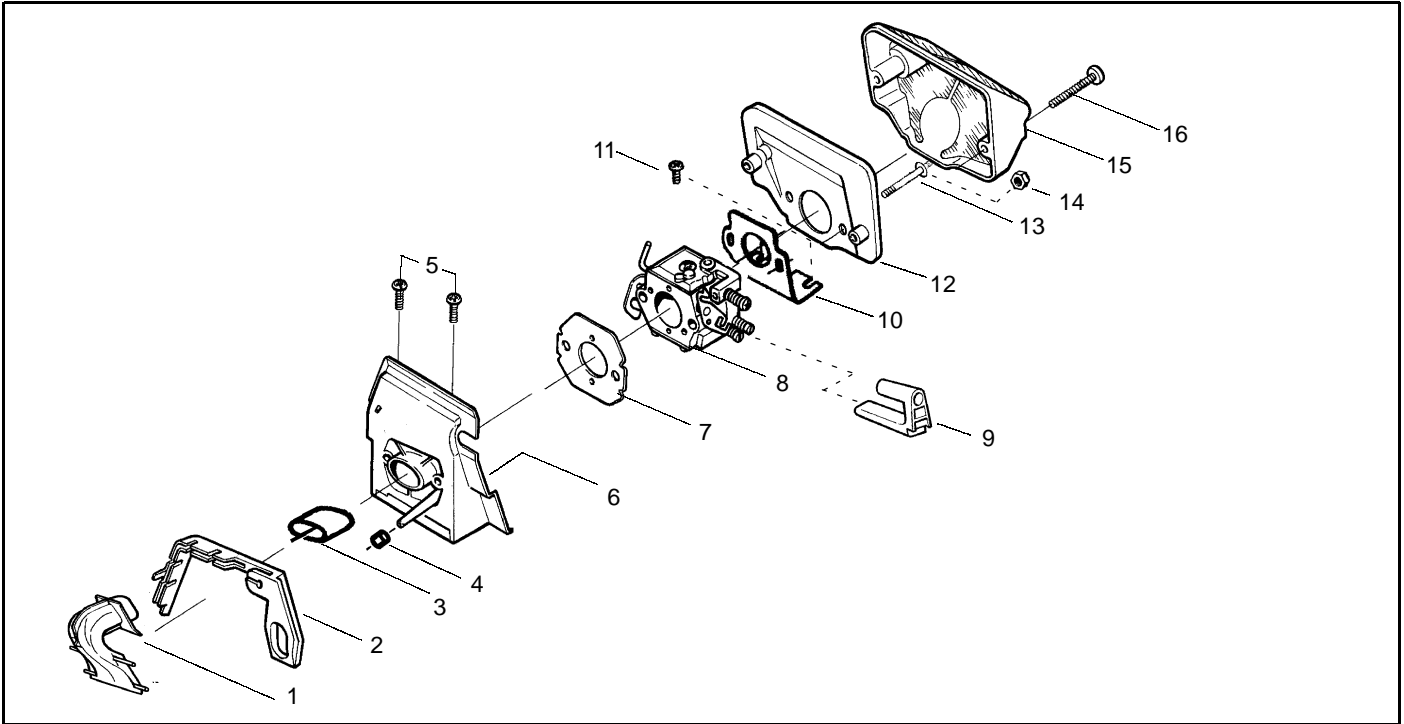

Ref.	Part No.	Description	Ref.	Part No.	Description
1	530 02 98-13	Turbo Air Cleaner Assembly	12	530 03 65-82	Air Filter - Bottom
2	530 01 92-03	Seal - Turbo Clean	13	530 01 59-68	Stud - Carb.
3	530 02 98-14	Intake Sleeve	14	530 01 60-08	Nut
4	530 05 34-35	Impulse Seal	15	530 02 98-11	Air-Filter - Top
5	530 01 58-14	Screw	16	530 01 58-99	Screw
6	530 03 74-65	Adapter - Carb.	17	530 01 60-44	Screw
7	530 01 91-72	Carburetor Gasket	18	530 06 94-15	Muffler Kit (Includes 17,19,20,21 & 22)
8	----	Carburetor	19	530 03 72-54	Muffler Cover
	KKKK K	Zama - C1Q-w6	20	530 02 98-10	Spark Arrestor Screen
	530 03 54-82	WT-542 (Walbro)	21	530 03 72-46	Muffler Diffuser
	530 06 96-29	WT-289 (Walbro)	22	530 03 72-51	Muffler Body
n	530 07 15-10	WT-540 (Walbro)	23	530 01 59-02	Muffler Bolt
9	530 03 74-66	Grommet-Final	24	530 05 63-63	Assy. -Bearing and Seal
10	530 04 77-67	Plate - Support	25	530 03 21-17	Piston Pin Bearing
11	530 01 58-96	Screw	26	530 02 97-94	Crankshaft & Rod Assembly

n = NEW PART NUMBER FOR THIS IPL   K = REFER TO THE SERVICE REFERENCE INDICATED FOR MORE INFORMATION. (LOCATED AT END OF IPL)
D = THESE PARTS ARE ILLUSTRATED FOR CLARITY. ORDER COMPLETE ASSEMBLY.