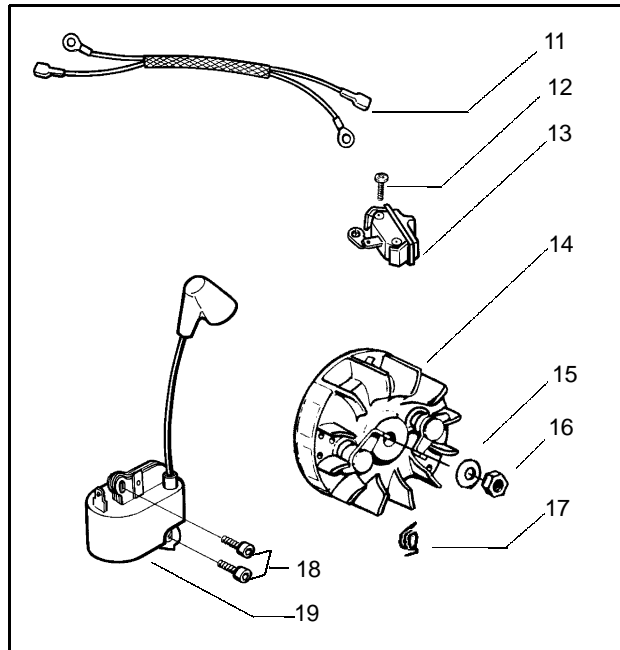

Ref.	Part No.	Description	Ref.	Part No.	Description	Ref.	Part No.	Description
1	530 03 84-91	Starter Handle	12	530 01 58-96	Screw	25	530 01 44-97	Assy. Fuel Pickup
2	530 06 92-32	Rope Kit	13	503 71 79-01	Ignition Switch	26	530 06 95-87	Kit - Throttle Trigger
3	530 01 59-20	Screw	14	530 03 91-47	Assy. Flywheel (incl.16)	27	n 530 01 58-05	Screw
4	530 01 60-80	Screw	15	530 01 51-27	Flywheel Washer	28	530 01 43-81	Assy. Spike
5	530 06 93-13	Starter-Pulley Kit	16n	530 01 61-34	Nut	29	530 01 59-40	Screw
6n	530 01 58-91	Recoil Spring	17	530 02 38-17	Spring -Starter Dog	30	n 530 02 98-70	Isolator
7	530 04 75-99	Fan Housing Assembly	18	530 01 58-95	Screw	31	530 05 24-46	Assy. -Tank/Handle
8	530 01 58-92	Screw	19	530 03 91-43	Module - Ignition	32	530 01 59-06	Screw
9	530 01 58-93	Screw	20	530 02 98-69	Wire - Throttle	33	530 04 98-76	Handle-Front
10	---	Decal -Model	21	530 02 98-63	Cap - Wire	34	530 05 24-39	Isolator - Limiter
	530 05 34-59	136	22	530 02 98-60	Pin	35	530 02 99-84	Isolator Bumper
	530 05 34-60	141	23	530 02 98-61	Spring - Starter Dog	36	530 02 61-19	Valve - Check
11	530 40 32-57	Leadwire Harness Ass'y.	24	530 06 92-47	Kit - Fuel line	37	530 03 82-64	Plug - Vent
						38	n 501 81 96-03	Assy. Fuel Cap

n = NEW PART NUMBER FOR THIS IPL. K= REFER TO THE SERVICE REFERENCE INDICATED FOR MORE INFORMATION. (LOCATED AT END OF IPL)
D = THESE PARTS ARE ILLUSTRATED FOR CLARITY. ORDER COMPLETE ASSEMBLY.