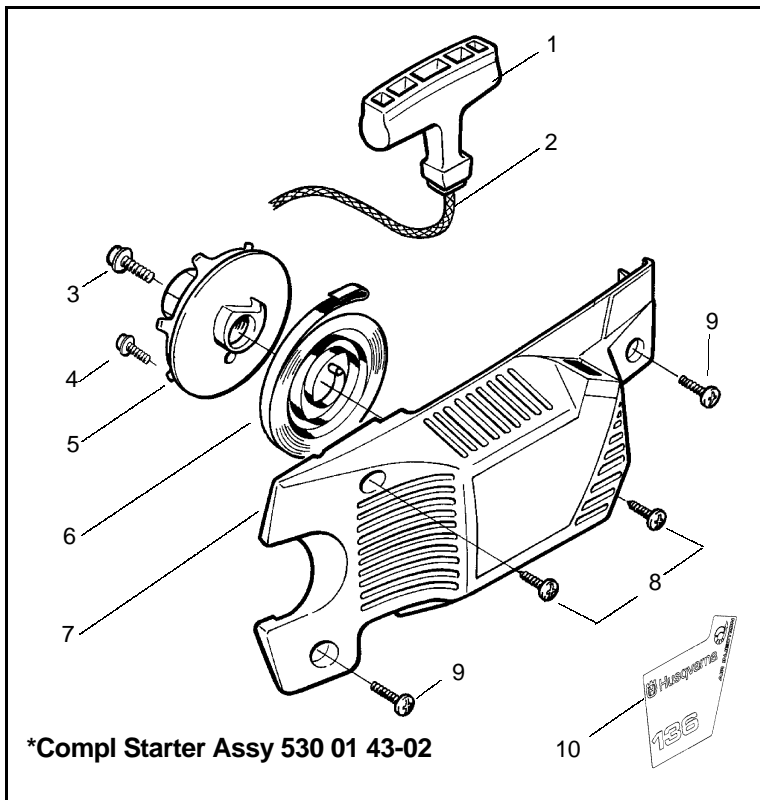

Ref.	Part No.	Description	Ref.	Part No.	Description	Ref.	Part No.	Description
1	530 03 84-91	Starter Handle	12	530 01 58-96	Screw	25	530 01 44-97	Assy. Fuel Pickup
2	530 06 92-32	Rope Kit	13	503 71 79-01	Ignition Switch	26	530 06 95-87	Kit - Throttle Trigger
3	530 01 59-20	Screw	14	530 03 91-47	Assy. Flywheel (incl.16)	27	n 530 01 58-05	Screw
4	530 01 60-80	Screw	15	530 01 51-27	Flywheel Washer	28	530 01 43-81	Assy. Spike
5	530 06 93-13	Starter-Pulley Kit	16n	530 01 61-34	Nut	29	530 01 59-40	Screw
6n	530 01 58-91	Recoil Spring	17	530 02 38-17	Spring -Starter Dog	30	n 530 02 98-70	Isolator
7	530 04 75-99	Fan Housing Assembly	18	530 01 58-95	Screw	31	530 05 24-46	Assy. -Tank/Handle
8	530 01 58-92	Screw	19	530 03 91-43	Module - Ignition	32	530 01 59-06	Screw
9	530 01 58-93	Screw	20	530 02 98-69	Wire - Throttle	33	530 04 98-76	Handle-Front
10	---	Decal -Model	21	530 02 98-63	Cap - Wire	34	530 05 24-39	Isolator - Limiter
	530 05 34-59	136	22	530 02 98-60	Pin	35	530 02 99-84	Isolator Bumper
	530 05 34-60	141	23	530 02 98-61	Spring - Starter Dog	36	530 02 61-19	Valve - Check
11	530 40 32-57	Leadwire Harness Ass'y.	24	530 06 92-47	Kit - Fuel line	37	530 03 82-64	Plug - Vent
						38	n 501 81 96-03	Assy. Fuel Cap

n = NEW PART NUMBER FOR THIS IPL. K= REFER TO THE SERVICE REFERENCE INDICATED FOR MORE INFORMATION. (LOCATED AT END OF IPL)
D = THESE PARTS ARE ILLUSTRATED FOR CLARITY. ORDER COMPLETE ASSEMBLY.