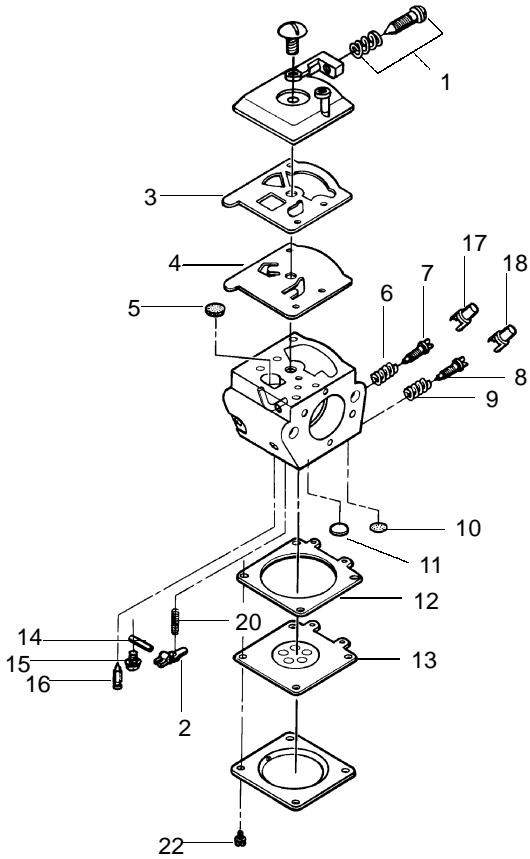

Carburetor Assembly # 530 06 96-29 (WT -289)
Carburetor Assembly # 530 03 54-82 (WT -542)

Carburetor CIQ-W6 Zama -
See Service Reference

Ref.	Part No.	Description	Ref.	Part No.	Description
1.	530 03 52-96	Idle Adv. Screw Kit	19.	-	Carburetor Repair Kit (Incl. 3-5 & 10-18)
2.	530 03 50-31	Metering Lever		530 06 98-26	Walbro
3.	530 03 51-64	Fuel Pump Gasket		530 03 52-69	Zama
4.	530 03 51-66	Fuel Pump Diaphragm	20.	530 03 51-88	Metering Lever Spring
5.	507 43 25-82	Fuel Inlet Screen	21.	-	Gasket/Diaphragm Kit (Incl. 3, 4, 12 & 13)
6.	530 03 52-93	Needle Spring (Low Speed)		530 06 98-44	Walbro
7.	530 03 52-81	Low Speed Needle		530 03 52-70	Zama
8.	530 03 72-59	High Speed Needle	22.	530 03 50-21	Metering Cover Screw Ass'y
9.	530 03 52-95	Needle Spring (High Speed)			Not Shown
10.	530 03 51-62	Welch Plug (5/16)		530 03 11-57	Limiter Cap Removal Tool
11.	530 03 52-25	Cup Plug		530 03 11-61	Limiter Cap Insertion Tool
12.	530 03 51-65	Metering Diaphragm Gasket			<u>Zama Carb uretor Se rvic e Re fe re n c e</u>
13.	530 03 50-14	Metering Diaphragm		LLLLL	If replacing the complete Zama Carburetor, it is not serviceable; you will need to order # 530069629 Walbro Carburetor Ass'y.
14.	530 03 50-28	Metering Lever Pin			
15.	530 03 50-16	Metering Lever Pin Screw			
16.	530 03 51-06	Inlet Needle Valve			
17.	530 03 84-79	Limiter Cap High			
18.	530 03 84-78	Limiter Cap Low			

n = NEW PART NUMBER FOR THIS IPL. K= REFER TO THE SERVICE REFERENCE INDICATED FOR MORE INFORMATION. (LOCATED AT END OF IPL)
D = THESE PARTS ARE ILLUSTRATED FOR CLARITY. ORDER COMPLETE ASSEMBLY.