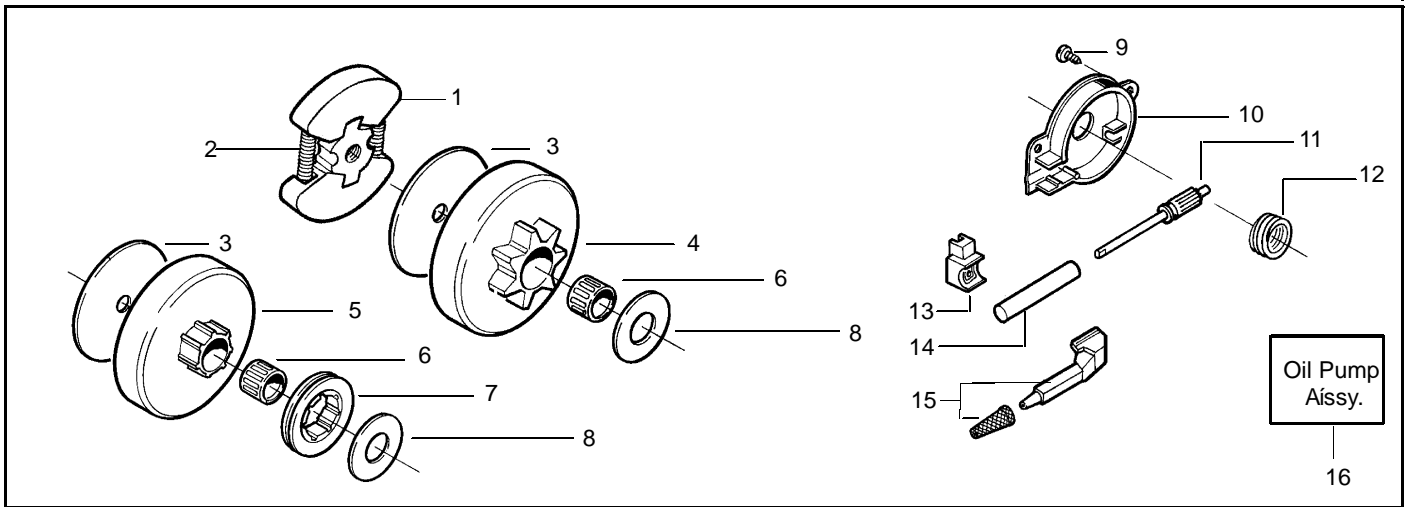

n = NEW PART NUMBER FOR THIS IPL K = REFER TO THE SERVICE REFERENCE INDICATED FOR MORE INFORMATION. (LOCATED AT END OF IPL)
D = THESE PARTS ARE ILLUSTRATED FOR CLARITY. ORDER COMPLETE ASSEMBLY.

Ref.	Part No.	Description	Ref.	Part No.	Description
1	530 01 49-49	Clutch Assembly (incl. 2)	18	530 05 24-40	Tube-Oil Vent
2	530 09 41-88	Spring - Clutch	19	530 01 58-96	Screw (optional)
3	530 01 56-11	Clutch Washer	20	530 04 78-55	Bar Plate
4	530 04 70-61	Clutch Drum w/Bearing Assy. (3/8x6 spur)	21	530 01 58-78	Screw
5	530 06 93-16	Drum, Adapt. & Bearing Kit (incl. 6 & 7)	22	530 02 98-50	Chain Catcher
6	530 03 21-19	Clutch Bearing	23	530 01 59-17	Nut
7	530 02 86-50	Rim-Floating (.325)	24	530 01 92-28	Gasket
8	530 01 59-07	Thrust Washer	25	530 03 60-43	Bar Stud Plate
9	530 01 58-96	Screw	26	530 01 58-77	Bar Bolt
10	530 02 98-35	Oil Pump Housing	27	530 01 58-93	Screw
11	530 02 98-38	Plunger & Gear Assembly	28	530 05 24-28	Cover
12	530 02 98-33	Oil Pump Worm	29	530 02 98-31	Choke Lever
13	530 01 91-74	Oil Seal	30	530 02 98-30	Grommet
14	530 02 98-34	Oil Pump Barrel	31	530 01 59-22	Type iUi Speed Nut
15	530 01 47-76	Oil Pick-Up and Screen Assembly	32	530 02 98-00	Baffle Plate
16	530 01 44-10	Oil Pump Assembly (Includes 10,11 & 14)	33	530 01 60-37	Screw
17	530 06 99-42	Kit - Chassis Ass'y.	34	501 76 56-02	Assy.- Oil Tank Cap