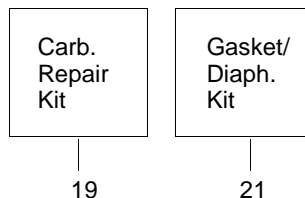

Ref.	Part No.	Description	Ref.	Part No.	Description
1.	530035296	Idle Adv. Screw Kit	19.	-	Carburetor Repair Kit (Incl. 3-5 & 10-18)
2.	530035031	Metering Lever		530069826	Walbro
3.	530035164	Fuel Pump Gasket		530035269	Zama
4.	530035166	Fuel Pump Diaphragm	20.	530035188	Metering Lever Spring
5.	507432582	Fuel Inlet Screen	21.	-	Gasket/Diaphragm Kit (Incl. 3, 4, 12 & 13)
6.	530035293	Needle Spring (Low Speed)		530069844	Walbro
7.	530035281	Low Speed Needle		530035270	Zama
8.	530037259	High Speed Needle	22.	530035021	Metering Cover Screw Ass'y
9.	530035295	Needle Spring (High Speed)			Not Shown
10.	530035162	Welch Plug (5/16)		530031157	Limiter Cap Removal Tool
11.	530035225	Cup Plug		530031161	Limiter Cap Insertion Tool
12.	530035165	Metering Diaphragm Gasket			
13.	530035014	Metering Diaphragm			
14.	530035028	Metering Lever Pin			
15.	530035016	Metering Lever Pin Screw			
16.	530035106	Inlet Needle Valve			
17.	530038479	Limiter Cap High			
18.	530038478	Limiter Cap Low			
					<u>Zama Carburetor Service Reference</u>
				★★★★★	If replacing the complete Zama Carburetor, it is not serviceable; you will need to order #530069629 Walbro Carburetor Ass'y.