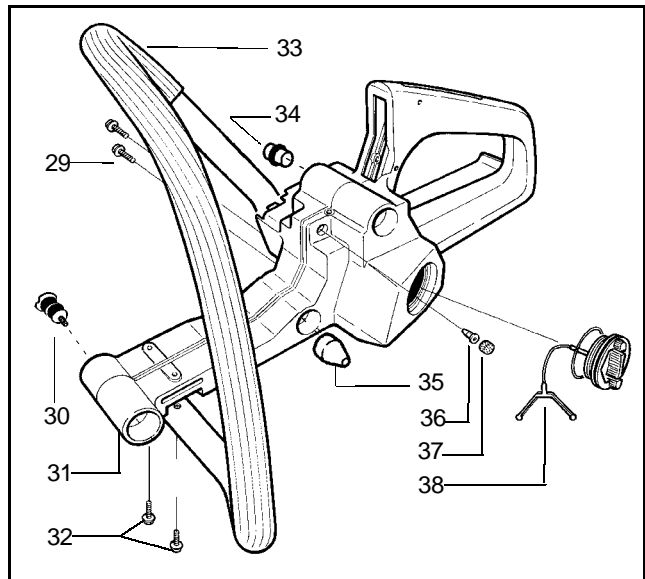

Ref.	Part No.	Description	Ref.	Part No.	Description	Ref.	Part No.	Description
1	530038491	Starter Handle	12	530015896	Screw	25	530014497	Assy. Fuel Pickup Kit - Throttle Trigger
2	530069232	Rope Kit	13	503717901	Ignition Switch	26	530069587	Kit - Throttle Trigger
3	530015920	Screw	14	530039147	Assy. Flywheel (incl.16)	27	530015805	Screw
4	530016080	Screw	15	530015127	Flywheel Washer	28	530014381	Assy. Spike
5	530069313	Starter-Pulley Kit	16	530016134	Nut	29	530015940	Screw
6	530015891	Recoil Spring	17	530023817	Spring -Starter Dog	30	530029870	Isolator
7	530047599	Fan Housing Assembly	18	530015895	Screw	31	530052446	Assy. -Tank/Handle
8	530015892	Screw	19	530039143	Module - Ignition	32	530015906	Screw
9	530015893	Screw	20	530029869	Wire - Throttle	33	530049876	Handle-Front
10	---	Decal -Model	21	530029863	Cap - Wire	34	530052439	Isolator - Limiter
	530053459	136	22	530029860	Pin	35	530029984	Isolator Bumper
	530053460	141	23	530023817	Spring - Starter Dog	36	530026119	Valve - Check
11	530403257	Leadwire Harness Ass'y.	24	530069247	Kit - Fuel line	37	530038264	Plug - Vent
						38	501819603	Assy. Fuel Cap

✓ = NEW PART NUMBER FOR THIS IPL   * = REFER TO THE SERVICE REFERENCE INDICATED FOR MORE INFORMATION. (LOCATED AT END OF IPL)
● = THESE PARTS ARE ILLUSTRATED FOR CLARITY. ORDER COMPLETE ASSEMBLY.