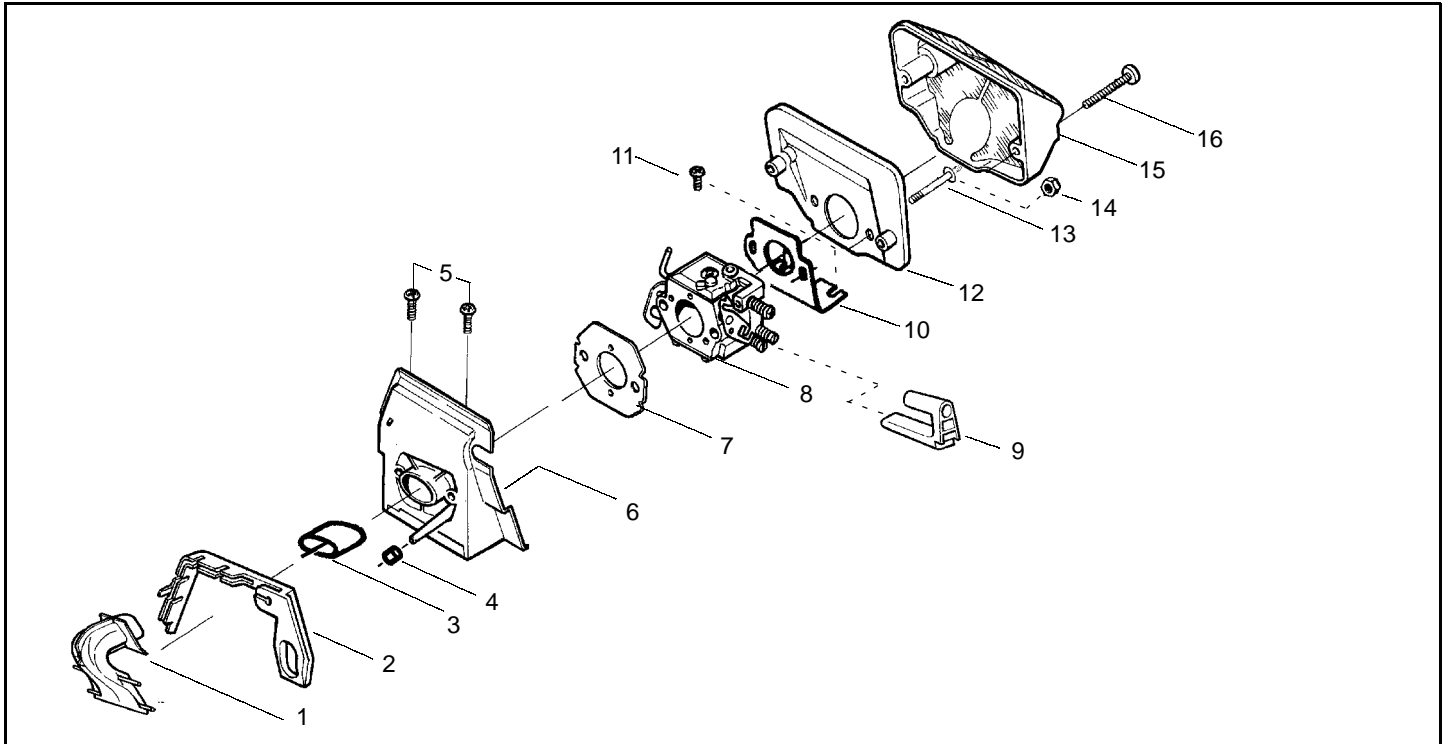

Husqvarna Chain Saw Model 136

Chain number: 501846956

Bar number: 501959256

Ref.	Part No.	Description	Ref.	Part No.	Description
1	530029813	Turbo Air Cleaner Assembly	12	530036582	Air Filter - Bottom
2	530019203	Seal - Turbo Clean	13	530015968	Stud - Carb.
3	530029814	Intake Sleeve	14	530016008	Nut
4	530053435	Impulse Seal	15	530029811	Air-Filter - Top
5	530015814	Screw	16	530015899	Screw
6	530037465	Adapter - Carb.	17	530016044	Screw
7	530019172	Carburetor Gasket	18	530069415	Muffler Kit (Includes 17,19,20,21 & 22)
8	----	Carburetor	19	530037254	Muffler Cover
	*****	Zama - C1Q-w6	20	530029810	Spark Arrestor Screen
	530035482	WT-542 (Walbro)	21	530037246	Muffler Diffuser
	530069629	WT-289 (Walbro)	22	530037251	Muffler Body
	530071510	WT-540 (Walbro)	23	530015902	Muffler Bolt
9	530037466	Grommet-Final	24	530056363	Assy. -Bearing and Seal
10	530047767	Plate - Support	25	530032117	Piston Pin Bearing
11	530015896	Screw	26	530029794	Crankshaft & Rod Assembly