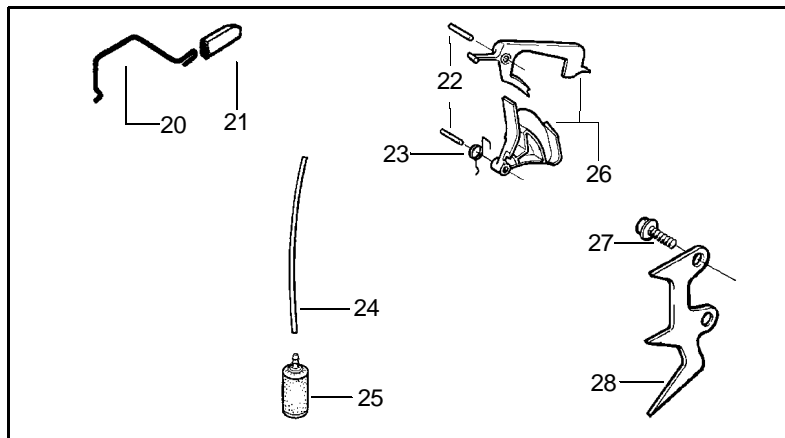

Ref.	Part No.	Description	Ref.	Part No.	Description	Ref.	Part No.	Description
1	530038491	Starter Handle	12	530015896	Screw	25	530014497	Assy. Fuel Pickup Kit - Throttle Trigger
2	530069232	Rope Kit	13	503717901	Ignition Switch	26	530069587	Kit - Throttle Trigger
3	530015920	Screw	14	530039147	Assy. Flywheel (incl.16)	27	530015805	Screw
4	530016080	Screw	15	530015127	Flywheel Washer	28	530014381	Assy. Spike
5	530069313	Starter-Pulley Kit	16	530016134	Nut	29	530015940	Screw
6	530015891	Recoil Spring	17	530023817	Spring -Starter Dog	30	530029870	Isolator
7	530047599	Fan Housing Assembly	18	530015895	Screw	31	530052446	Assy. -Tank/Handle
8	530015892	Screw	19	530039143	Module - Ignition	32	530015906	Screw
9	530015893	Screw	20	530029869	Wire - Throttle	33	530049876	Handle-Front
10	---	Decal -Model	21	530029863	Cap - Wire	34	530052439	Isolator - Limiter
	530053459	136	22	530029860	Pin	35	530029984	Isolator Bumper
	530053460	141	23	530023817	Spring - Starter Dog	36	530026119	Valve - Check
11	530403257	Leadwire Harness Ass'y.	24	530069247	Kit - Fuel line	37	530038264	Plug - Vent
						38	501819603	Assy. Fuel Cap

✓ = NEW PART NUMBER FOR THIS IPL   * = REFER TO THE SERVICE REFERENCE INDICATED FOR MORE INFORMATION. (LOCATED AT END OF IPL)
● = THESE PARTS ARE ILLUSTRATED FOR CLARITY. ORDER COMPLETE ASSEMBLY.