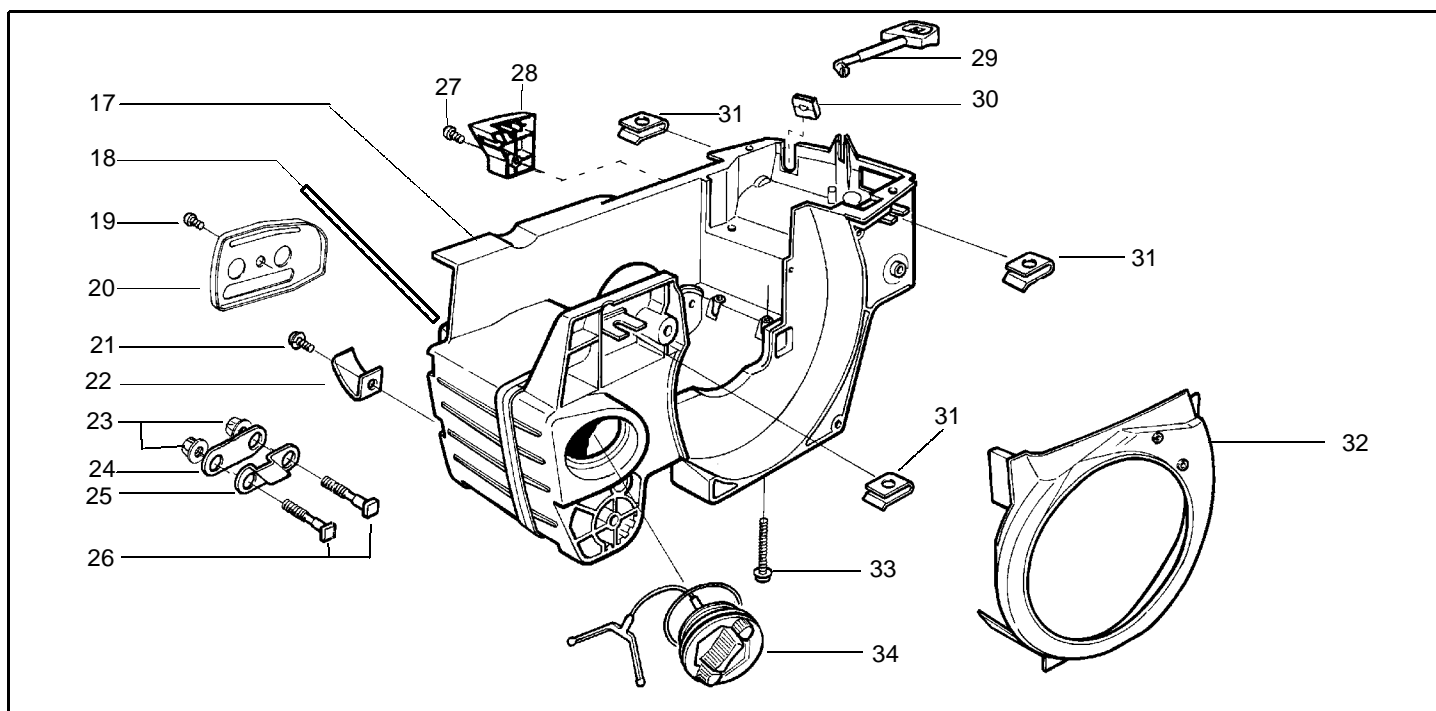

Ref.	Part No.	Description	Ref.	Part No.	Description
1	530014949	Clutch Assembly (incl. 2)	18	530052440	Tube-Oil Vent
2	530094188	Spring - Clutch	19	530015896	Screw (optional)
3	530015611	Clutch Washer	20	530047855	Bar Plate
4	530069342	Clutch Drum w/Bearing Ass'y.	21	530015878	Screw
5	530069316	Drum, Adapt. & Bearing Kit (incl. 6 & 7)	22	530029850	Chain Catcher
6	530032119	Clutch Bearing	23	530015917	Nut
7	530028650	Rim-Floating (.325)	24	530019228	Gasket
8	530015907	Thrust Washer	25	530036043	Bar Stud Plate
9	530015896	Screw	26	530015877	Bar Bolt
10	530029835	Oil Pump Housing	27	530015893	Screw
11	530029838	Plunger & Gear Assembly	28	530052428	Cover
12	530029833	Oil Pump Worm	29	530029831	Choke Lever
13	530019174	Oil Seal	30	530029830	Grommet
14	530029834	Oil Pump Barrel	31	530015922	Type "U" Speed Nut
15	530014776	Oil Pick-Up and Screen Assembly	32	530029800	Baffle Plate
16	530014410	Oil Pump Assembly (Includes 10,11 & 14)	33	530016037	Screw
17	530069942	Kit - Chassis Ass'y.	34	501765602	Assy.- Oil Tank Cap

✓ = NEW PART NUMBER FOR THIS IPL   * = REFER TO THE SERVICE REFERENCE INDICATED FOR MORE INFORMATION. (LOCATED AT END OF IPL)
● = THESE PARTS ARE ILLUSTRATED FOR CLARITY. ORDER COMPLETE ASSEMBLY.