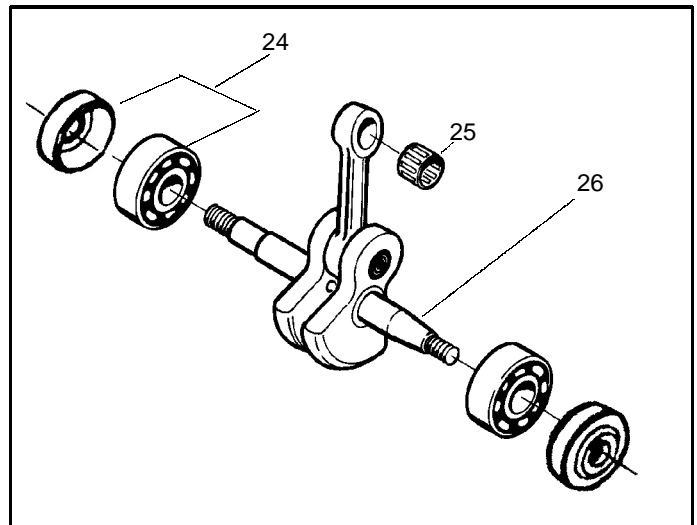

Husqvarna Chain Saw Model 136

Chain number: 501846956

Bar number: 501959256

Ref.	Part No.	Description	Ref.	Part No.	Description
1	530029813	Turbo Air Cleaner Assembly	12	530036582	Air Filter - Bottom
2	530019203	Seal - Turbo Clean	13	530015968	Stud - Carb.
3	530029814	Intake Sleeve	14	530016008	Nut
4	530053435	Impulse Seal	15	530029811	Air-Filter - Top
5	530015814	Screw	16	530015899	Screw
6	530037465	Adapter - Carb.	17	530016044	Screw
7	530019172	Carburetor Gasket	18	530069415	Muffler Kit (Includes 17,19,20,21 & 22)
8	----	Carburetor	19	530037254	Muffler Cover
	*****	Zama - C1Q-w6	20	530029810	Spark Arrestor Screen
	530035482	WT-542 (Walbro)	21	530037246	Muffler Diffuser
	530069629	WT-289 (Walbro)	22	530037251	Muffler Body
	530071510	WT-540 (Walbro)	23	530015902	Muffler Bolt
9	530037466	Grommet-Final	24	530056363	Assy. -Bearing and Seal
10	530047767	Plate - Support	25	530032117	Piston Pin Bearing
11	530015896	Screw	26	530029794	Crankshaft & Rod Assembly