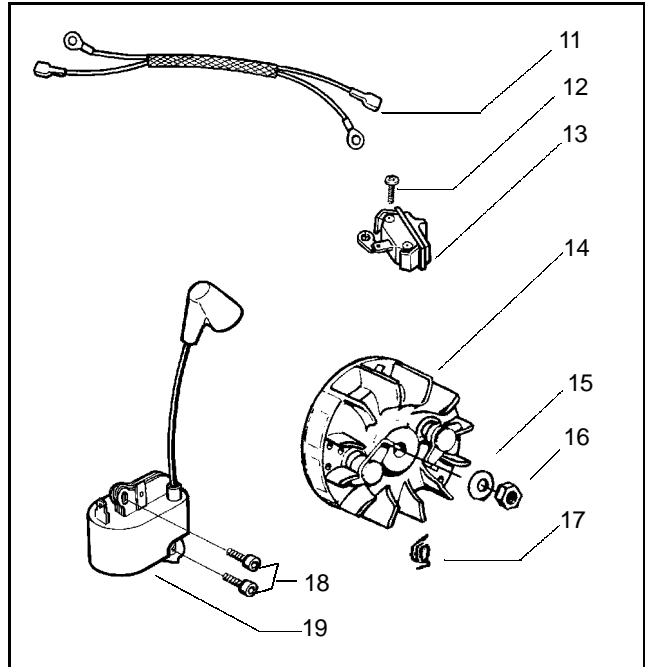

Ref.	Part No.	Description	Ref.	Part No.	Description	Ref.	Part No.	Description
1	530038491	Starter Handle	12	530015896	Screw	25	530014497	Assy. Fuel Pickup Kit - Throttle Trigger
2	530069232	Rope Kit	13	503717901	Ignition Switch	26	530069587	Kit - Throttle Trigger
3	530015920	Screw	14	530039147	Assy. Flywheel (incl.16)	27	530015805	Screw
4	530016080	Screw	15	530015127	Flywheel Washer	28	530014381	Assy. Spike
5	530069313	Starter-Pulley Kit	16	530016134	Nut	29	530015940	Screw
6	530015891	Recoil Spring	17	530023817	Spring -Starter Dog	30	530029870	Isolator
7	530047599	Fan Housing Assembly	18	530015895	Screw	31	530052446	Assy. -Tank/Handle
8	530015892	Screw	19	530039143	Module - Ignition	32	530015906	Screw
9	530015893	Screw	20	530029869	Wire - Throttle	33	530049876	Handle-Front
10	---	Decal -Model	21	530029863	Cap - Wire	34	530052439	Isolator - Limiter
	530053459	136	22	530029860	Pin	35	530029984	Isolator Bumper
	530053460	141	23	530023817	Spring - Starter Dog	36	530026119	Valve - Check
11	530403257	Leadwire Harness Ass'y.	24	530069247	Kit - Fuel line	37	530038264	Plug - Vent
						38	501819603	Assy. Fuel Cap

✓ = NEW PART NUMBER FOR THIS IPL   * = REFER TO THE SERVICE REFERENCE INDICATED FOR MORE INFORMATION. (LOCATED AT END OF IPL)
● = THESE PARTS ARE ILLUSTRATED FOR CLARITY. ORDER COMPLETE ASSEMBLY.