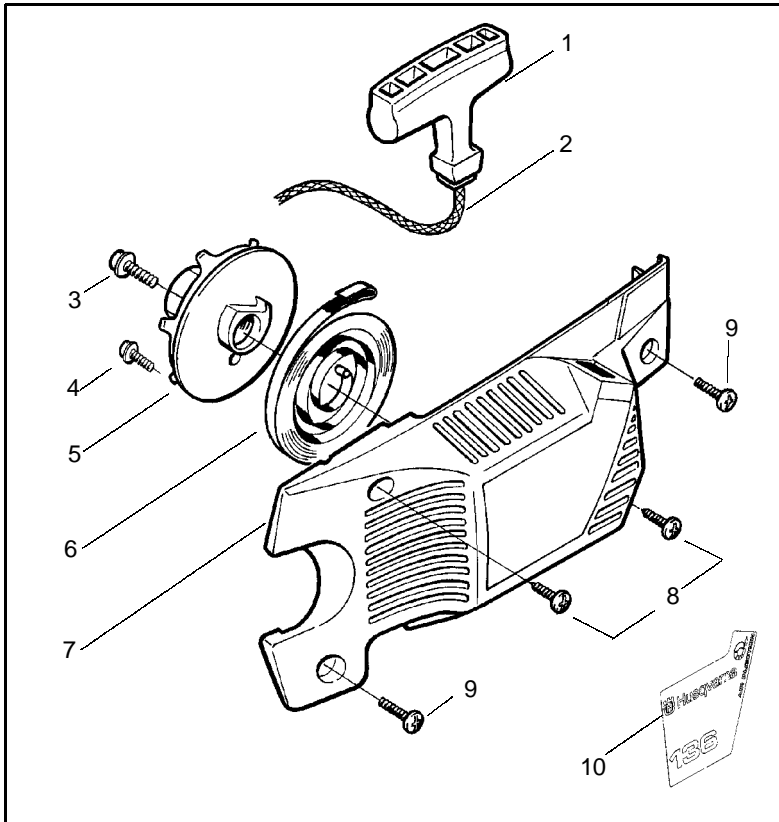

Ref.	Part No.	Description	Ref.	Part No.	Description	Ref.	Part No.	Description
1	530038491	Starter Handle	12	530015896	Screw	25	530014497	Assy. Fuel Pickup Kit - Throttle Trigger
2	530069232	Rope Kit	13	503717901	Ignition Switch	26	530069587	Kit - Throttle Trigger
3	530015920	Screw	14	530039147	Assy. Flywheel (incl.16)	27	530015805	Screw
4	530016080	Screw	15	530015127	Flywheel Washer	28	530014381	Assy. Spike
5	530069313	Starter-Pulley Kit	16	530016134	Nut	29	530015940	Screw
6	530015891	Recoil Spring	17	530023817	Spring -Starter Dog	30	530029870	Isolator
7	530047599	Fan Housing Assembly	18	530015895	Screw	31	530052446	Assy. -Tank/Handle
8	530015892	Screw	19	530039143	Module - Ignition	32	530015906	Screw
9	530015893	Screw	20	530029869	Wire - Throttle	33	530049876	Handle-Front
10	---	Decal -Model	21	530029863	Cap - Wire	34	530052439	Isolator - Limiter
	530053459	136	22	530029860	Pin	35	530029984	Isolator Bumper
	530053460	141	23	530023817	Spring - Starter Dog	36	530026119	Valve - Check
11	530403257	Leadwire Harness Ass'y.	24	530069247	Kit - Fuel line	37	530038264	Plug - Vent
						38	501819603	Assy. Fuel Cap

✓ = NEW PART NUMBER FOR THIS IPL   * = REFER TO THE SERVICE REFERENCE INDICATED FOR MORE INFORMATION. (LOCATED AT END OF IPL)
● = THESE PARTS ARE ILLUSTRATED FOR CLARITY. ORDER COMPLETE ASSEMBLY.