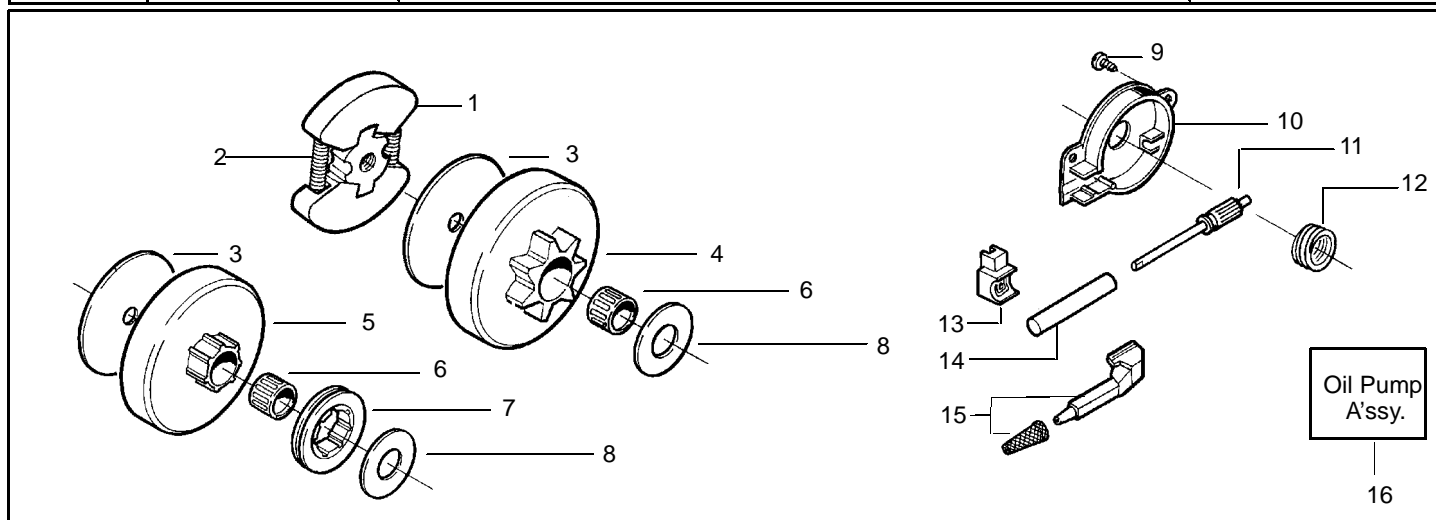

Ref.	Part No.	Description	Ref.	Part No.	Description
1	530014949	Clutch Assembly (incl. 2)	18	530052440	Tube-Oil Vent
2	530094188	Spring - Clutch	19	530015896	Screw (optional)
3	530015611	Clutch Washer	20	530047855	Bar Plate
4	530069342	Clutch Drum w/Bearing Ass'y.	21	530015878	Screw
5	530069316	Drum, Adapt. & Bearing Kit (incl. 6 & 7)	22	530029850	Chain Catcher
6	530032119	Clutch Bearing	23	530015917	Nut
7	530028650	Rim-Floating (.325)	24	530019228	Gasket
8	530015907	Thrust Washer	25	530036043	Bar Stud Plate
9	530015896	Screw	26	530015877	Bar Bolt
10	530029835	Oil Pump Housing	27	530015893	Screw
11	530029838	Plunger & Gear Assembly	28	530052428	Cover
12	530029833	Oil Pump Worm	29	530029831	Choke Lever
13	530019174	Oil Seal	30	530029830	Grommet
14	530029834	Oil Pump Barrel	31	530015922	Type "U" Speed Nut
15	530014776	Oil Pick-Up and Screen Assembly	32	530029800	Baffle Plate
16	530014410	Oil Pump Assembly (Includes 10,11 & 14)	33	530016037	Screw
17	530069942	Kit - Chassis Ass'y.	34	501765602	Assy.- Oil Tank Cap

✓ = NEW PART NUMBER FOR THIS IPL   * = REFER TO THE SERVICE REFERENCE INDICATED FOR MORE INFORMATION. (LOCATED AT END OF IPL)
● = THESE PARTS ARE ILLUSTRATED FOR CLARITY. ORDER COMPLETE ASSEMBLY.