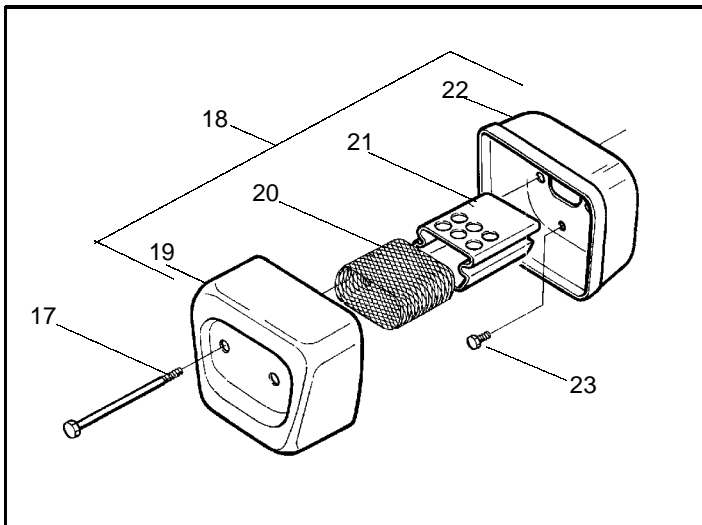

Husqvarna Chain Saw Model 136

Chain number: 501846956

Bar number: 501959256

Ref.	Part No.	Description	Ref.	Part No.	Description
1	530029813	Turbo Air Cleaner Assembly	12	530036582	Air Filter - Bottom
2	530019203	Seal - Turbo Clean	13	530015968	Stud - Carb.
3	530029814	Intake Sleeve	14	530016008	Nut
4	530053435	Impulse Seal	15	530029811	Air-Filter - Top
5	530015814	Screw	16	530015899	Screw
6	530037465	Adapter - Carb.	17	530016044	Screw
7	530019172	Carburetor Gasket	18	530069415	Muffler Kit (Includes 17,19,20,21 & 22)
8	----	Carburetor	19	530037254	Muffler Cover
	*****	Zama - C1Q-w6	20	530029810	Spark Arrestor Screen
	530035482	WT-542 (Walbro)	21	530037246	Muffler Diffuser
	530069629	WT-289 (Walbro)	22	530037251	Muffler Body
	530071510	WT-540 (Walbro)	23	530015902	Muffler Bolt
9	530037466	Grommet-Final	24	530056363	Assy. -Bearing and Seal
10	530047767	Plate - Support	25	530032117	Piston Pin Bearing
11	530015896	Screw	26	530029794	Crankshaft & Rod Assembly