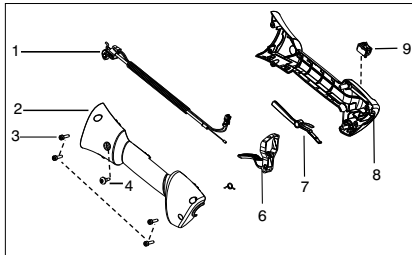

✓ = New Part Number For This IPL

★ = Refer to the Service Reference Indicated for more information.(Located at the END of the IPL)

Parts List No. 545192146		Husqvarna ® PARTS LIST	MODEL 128RJ (CAN)
Date 3/09/10	Replaces 545192146 - 8/28/09		NOTE : Illustration may differ from actual model due to design changes.

***** **Service Reference** *****

Note : Due to product improvements, your unit may have a different throttle housing assembly.
Please refer to the serial number on your unit and order the parts below.

Serial Number - 2010-72N and lower, please use the following parts:

- Ref.# 1 - 545125301 - Assy-Cable/Wire Harness
- Ref.# 2 - 545062001 - Housing-throttle (RH)
- Ref.# 3 - 530016448 - Screw
- Ref.# 4 - 530016449 - Screw
- Ref.# 6 - 545066001 - Trigger
- Ref.# 7 - 530059804 - Lockout - Throttle
- Ref.# 8 - 545045601 - Spring - Lockout
- Ref.# 9 - 545067001 - Housing-throttle (LH)
- Ref.#10- 545030601 - Kit - Switch

Serial Number - 2010-73N and higher, please use the following parts:

- Ref.# 1 - 576139401 - Assy. - Cable/Wire Harness
- Ref.# 2 - 545223001 - Housing-throttle (RH)
- Ref.# 3 - 530016449 - Screw
- Ref.# 4 - 530015805 - Screw
- Ref.# 6 - 574355301 - Trigger
- Ref.# 7 - 574355401 - Lockout - Throttle
- Ref.# 8 - 545223201 - Housing-throttle (LH)
- Ref.# 9 - 545049309 - Switch