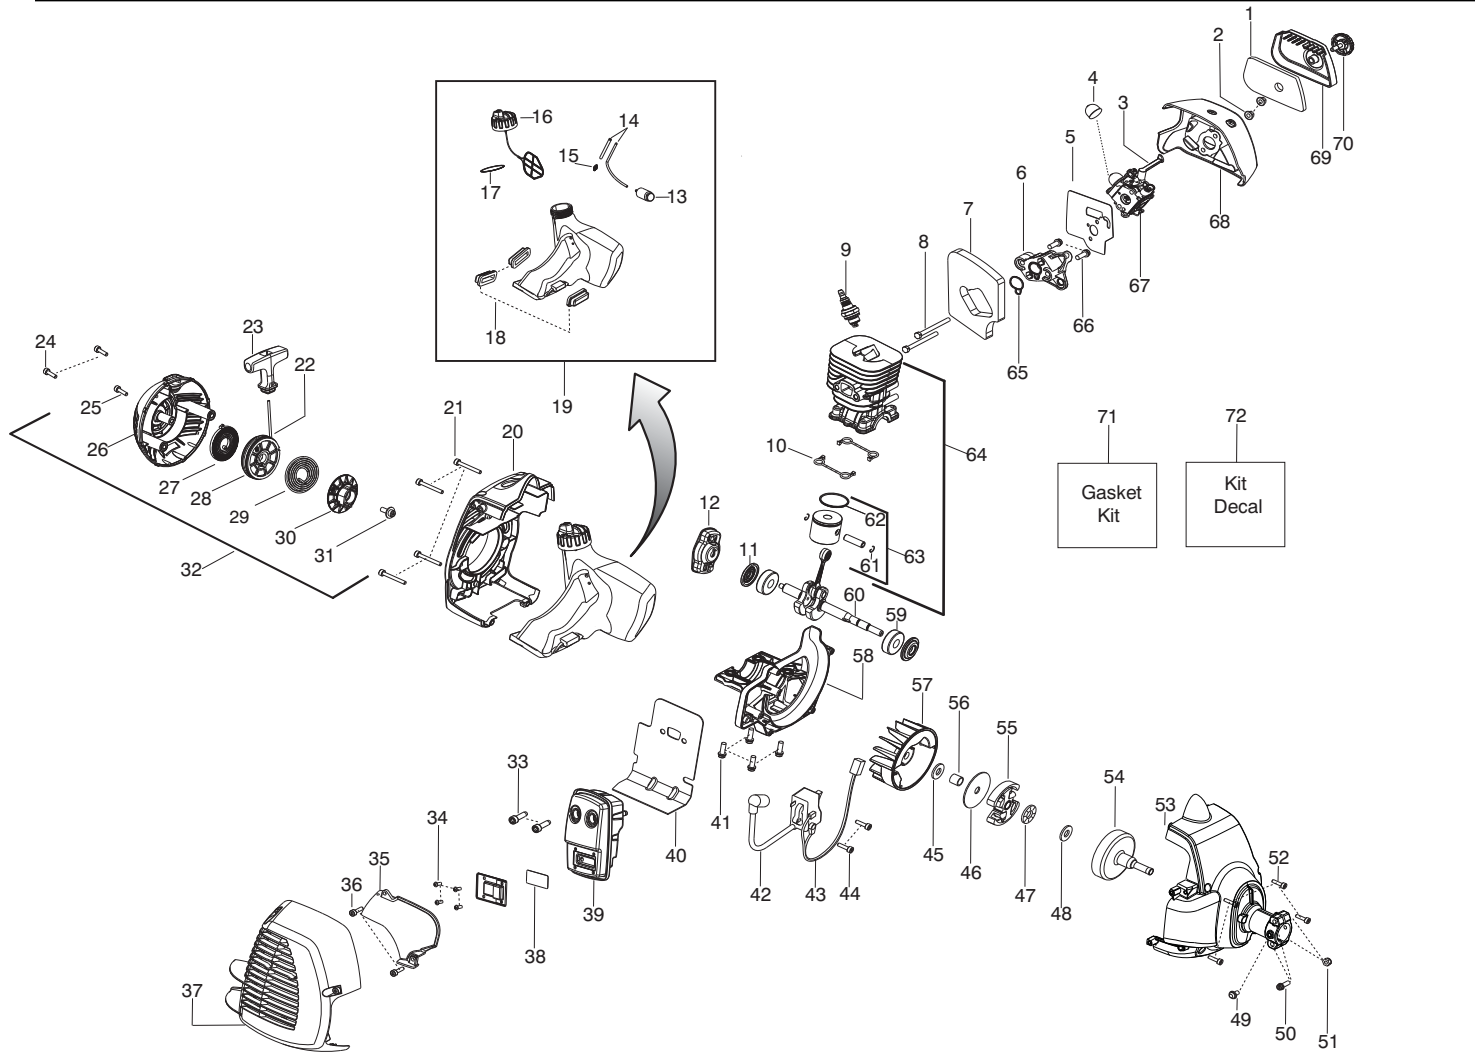

Parts List No. 545192146		Husqvarna® PARTS LIST	MODEL 128RJ (CAN)	
Date 3/09/10	Replaces 545192146 - 8/28/09		NOTE : Illustration may differ from actual model due to design changes.	Page: 2

Ref.	Part No.	Description	Ref.	Part No.	Description	Ref.	Part No.	Description
1.	530150253	Filter	26.	576382101	Starter Hsg. (KIT)	49.	★★★★★	Screw
2.	530016101	Nut - Carb. Screw	27.	545008087	Kit - Spring	50.	★★★★★	Screw
3.	530057844	Lever - Choke	28.	545008078	Kit - Starter Pulley	51.	530015768	Locknut
4.	530058709	Bulb - Purge	29.	544038802	Spring - Driver	52.	530016456	Screw
5.	545008086	Kit - Carb. Gasket (Incl 7,65)	30.	544038702	Pulley - Driver	53.	★★★★★	Assy - Fan Housing
6.	530035596	Adaptor - Carb.	31.	530016468	Screw	54.	530150039	Assy - Clutch Drum
7.	545008084	Foam - Gasket (kit)	32.	576368301	Assy - Starter Hsg. (Incl. 22,23,25-31)	55.	530055122	Assy - Clutch
8.	530016400	Bolt	33.	530058982	Bolt - Muffler	56.	530057852	Spacer
9.	952030201	Plug - Spark (RCJ-8Y)	34.	530015241	Screw	57.	530039242	Flywheel
10.	545008084	Seal - Cylinder (kit)	35.	530150440	Shield - Heat	58.	545195601	Crankcase - Cast
11.	545008084	Seal - Crankshaft (kit)	36.	530016449	Screw	59.	545013401	Bearing
12.	503873305	Assy - Starter Pawl	37.	576215001	Kit - Muffler Guard (Incl. Screws)	60.	545195202	Assy - Crankshaft
13.	530095646	Assy - Fuel Filter	38.	545030501	Kit - Spark (Incl. 34)	61.	530015162	Retainer - Piston Pin
14.	530069599	Kit - Fuel Line (Incl. 15)	39.	574031501	Kit - Muffler (Incl. 33,34,38,40)	62.	530019283	Ring - Piston
15.	530023877	Fitting - Fuel Line	40.	545008084	Gasket - Paper Met.(kit)	63.	545081814	Kit - Piston (Incl. 61,62)
16.	530150350	Assy - Cap w/ret.(Incl. 17)	41.	530015897	Screw	64.	545008083	Kit - Cyl./Piston(Incl. 63)
17.	545008084	O-Ring - Fuel Cap (kit)	42.	545046701	Module - Ignition	65.	545008084	Seal - adaptor (kit)
18.	530059780	Isolator - Fuel Tank	43.	530039227	Assy - Leadwire	66.	530015897	Screw
19.	545180870	Kit - Fuel Tank Assy. (Incl. 13,14,15,16,17,18)	44.	530016456	Screw	67.	545081848	Kit - Carb. (Incl. 3,4,5)
20.	576382101	Shroud - Rear (KIT)	45.	530016463	Washer	68.	545084601	Airbox
21.	530016448	Screw	46.	530094189	Washer - Clutch	69.	530057846	Cover - Air Box
22.	545008079	Kit - Rope	47.	545173401	Bearing - Thrust	70.	530059796	Assy - Knob
23.	545043205	Handle - Starter	48.	530016420	Washer - Thrust	71.	545008084	Kit - Gasket (Incl. 5,7,10,11,17,40,65)
24.	530016426	Screw				72.	545003327	Kit - Decal
25.	530016449	Screw						

✓ = New Part Number For This IPL

★ = Refer to the Service Reference Indicated for more information.(Located at the END of the IPL)