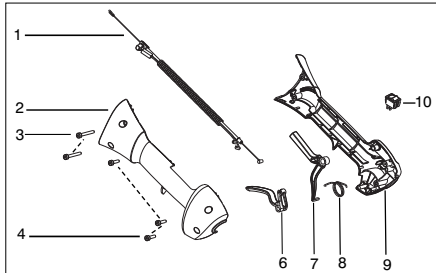

✓ = New Part Number For This IPL

★ = Refer to the Service Reference Indicated for more information.(Located at the END of the IPL)

Parts List No. 545192146		Husqvarna ® PARTS LIST	MODEL 128RJ (CAN)
Date 3/09/10	Replaces 545192146 - 8/28/09		NOTE : Illustration may differ from actual model due to design changes.

***** **Service Reference** *****

Note : Due to product improvements, your unit may have a different throttle housing assembly.
Please refer to the serial number on your unit and order the parts below.

Serial Number - 2010-72N and lower, please use the following parts:

- Ref.# 1 - 545125301 - Assy-Cable/Wire Harness
- Ref.# 2 - 545062001 - Housing-throttle (RH)
- Ref.# 3 - 530016448 - Screw
- Ref.# 4 - 530016449 - Screw
- Ref.# 6 - 545066001 - Trigger
- Ref.# 7 - 530059804 - Lockout - Throttle
- Ref.# 8 - 545045601 - Spring - Lockout
- Ref.# 9 - 545067001 - Housing-throttle (LH)
- Ref.#10- 545030601 - Kit - Switch

Serial Number - 2010-73N and higher, please use the following parts:

- Ref.# 1 - 576139401 - Assy. - Cable/Wire Harness
- Ref.# 2 - 545223001 - Housing-throttle (RH)
- Ref.# 3 - 530016449 - Screw
- Ref.# 4 - 530015805 - Screw
- Ref.# 6 - 574355301 - Trigger
- Ref.# 7 - 574355401 - Lockout - Throttle
- Ref.# 8 - 545223201 - Housing-throttle (LH)
- Ref.# 9 - 545049309 - Switch