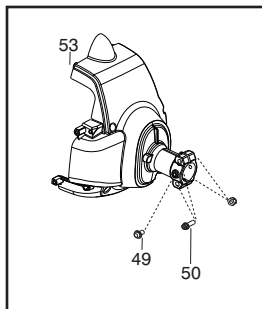

Serial Number - 2010-73N and higher, please use the following parts:

- Ref.# 49 - 530015805 - Screw
- Ref.# 50 - 530015774 - Screw
- Ref.# 53 - 545205201 - Assy. - Fan Housing