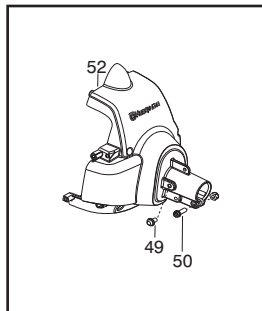

Serial Number - 2010-72N and lower, please use the following parts:

- Ref.# 49 - 530016469 - Screw
- Ref.# 50 - 530016470 - Screw
- Ref.# 52 - 545017501 - Assy. - Fan Housing