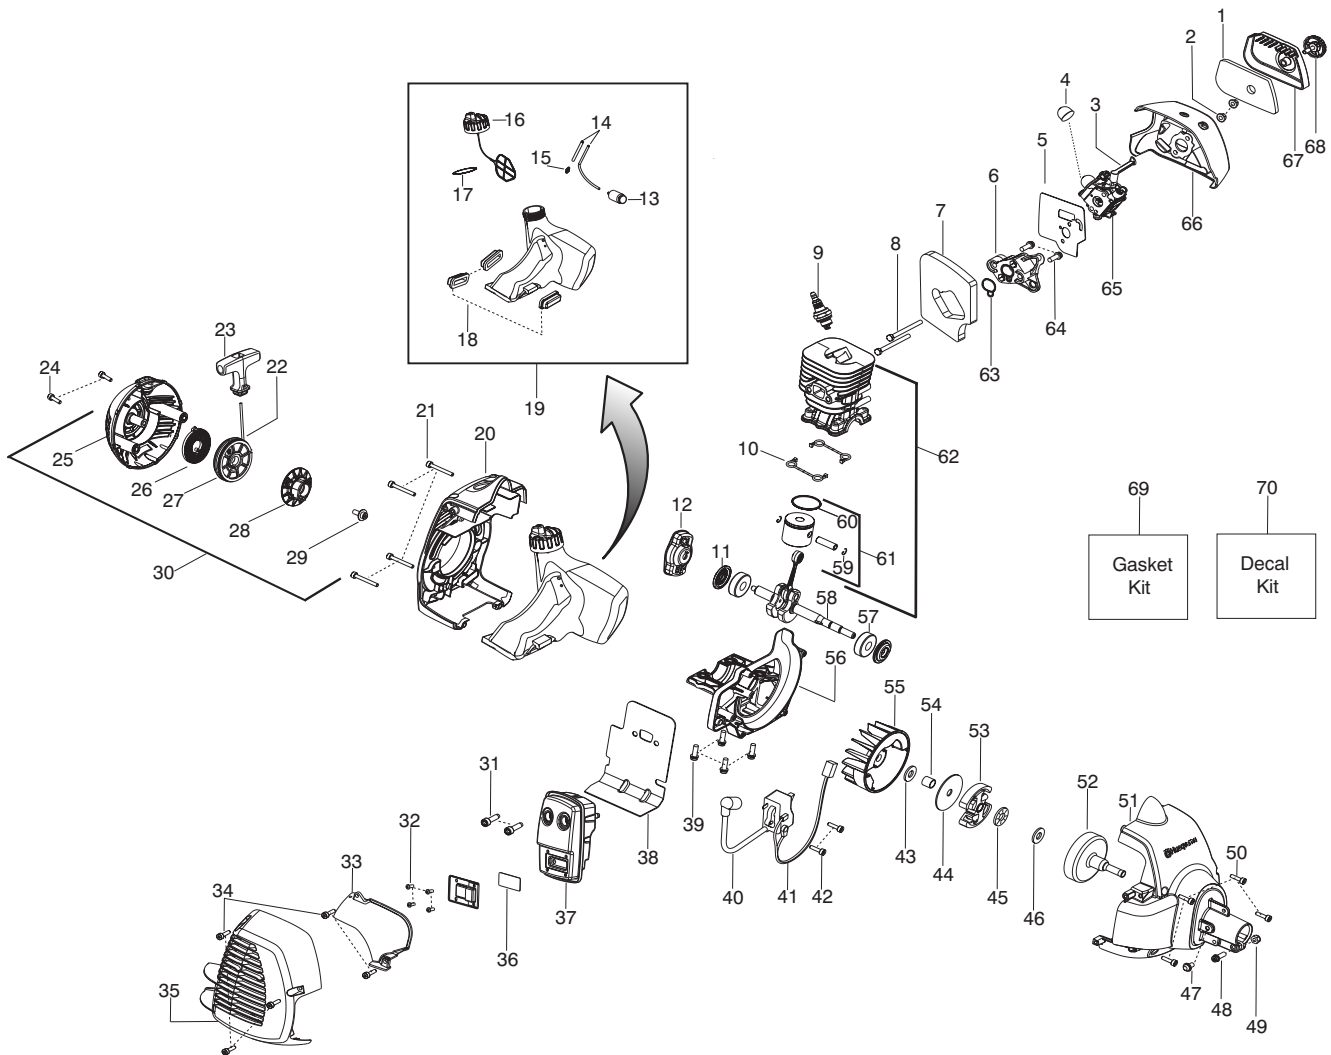

⚠ WARNING
All repairs, adjustments and maintenance not described in the Operator's Manual must be performed by Qualified Service Personnel.

Ref.	Part No.	Description	Ref.	Part No.	Description	Ref.	Part No.	Description
1.	545125301	Assy-Cable/Wire Harness	23.	530015814	Screw	Not Shown		
2.	545062001	Housing-Throttle - RH	24.	504001303	Blade - Grass			
3.	530016448	Screw	25.	503890101	Cup - Support			
4.	530016449	Screw	26.	537285601	Support - Flange			
5.	530016454	Spring-Trigger	27.	503856301	Locknut - Blade			
6.	545066001	Trigger	28.	530016014	Screw			
7.	530059804	Lockout-Throttle	29.	545003902	Screw			
8.	545045601	Spring-Lockout	30.	537234901	Driver Disc			
9.	545067001	Housing-Thottle - LH	31.	530015771	Screw			
10.	545030601	Kit-Switch	32.	530057554	Bracket - Shield			
11.	530015820	Bolt	33.	502285901	Pin - Locking			
12.	545139701	Assy-Handle/J-Bar	34.	530096295	Assy - Gearbox			
13.	545113301	Clamp-Harness (upper)	35.	537338306	Assy-T25 Cutting Head			
14.	545056601	Clamp-Harness (lower)						
15.	530015940	Screw						
16.	530059185	Clamp - Handle				537312901	Guard - Transport	
17.	530016152	Wingnut				530031159	Wrench-Hex	
18.	545180852	Kit-Driveshaft (Incl. 28,29,32,34)				502114602	Wrench-Spark Plug	
19.	545007507	Flexshaft						
20.	537216201	Harness-w/o warning						
21.	545030901	Kit-Shield (Incl. 22,23,31)						
22.	530052286	Limiter - Line						

☑ = New Part Number For This IPL

★ = Refer to the Service Reference Indicated for more information.(Located at the END of the IPL)

[Order Husqvarna 128RJ parts on eBay](#)

Parts List No. 545192146		Husqvarna ® PARTS LIST	MODEL 128RJ (CAN)
Date 3/12/09	Replaces 545192146 - 1/22/09		Page: 2
NOTE : Illustration may differ from actual model due to design changes.			