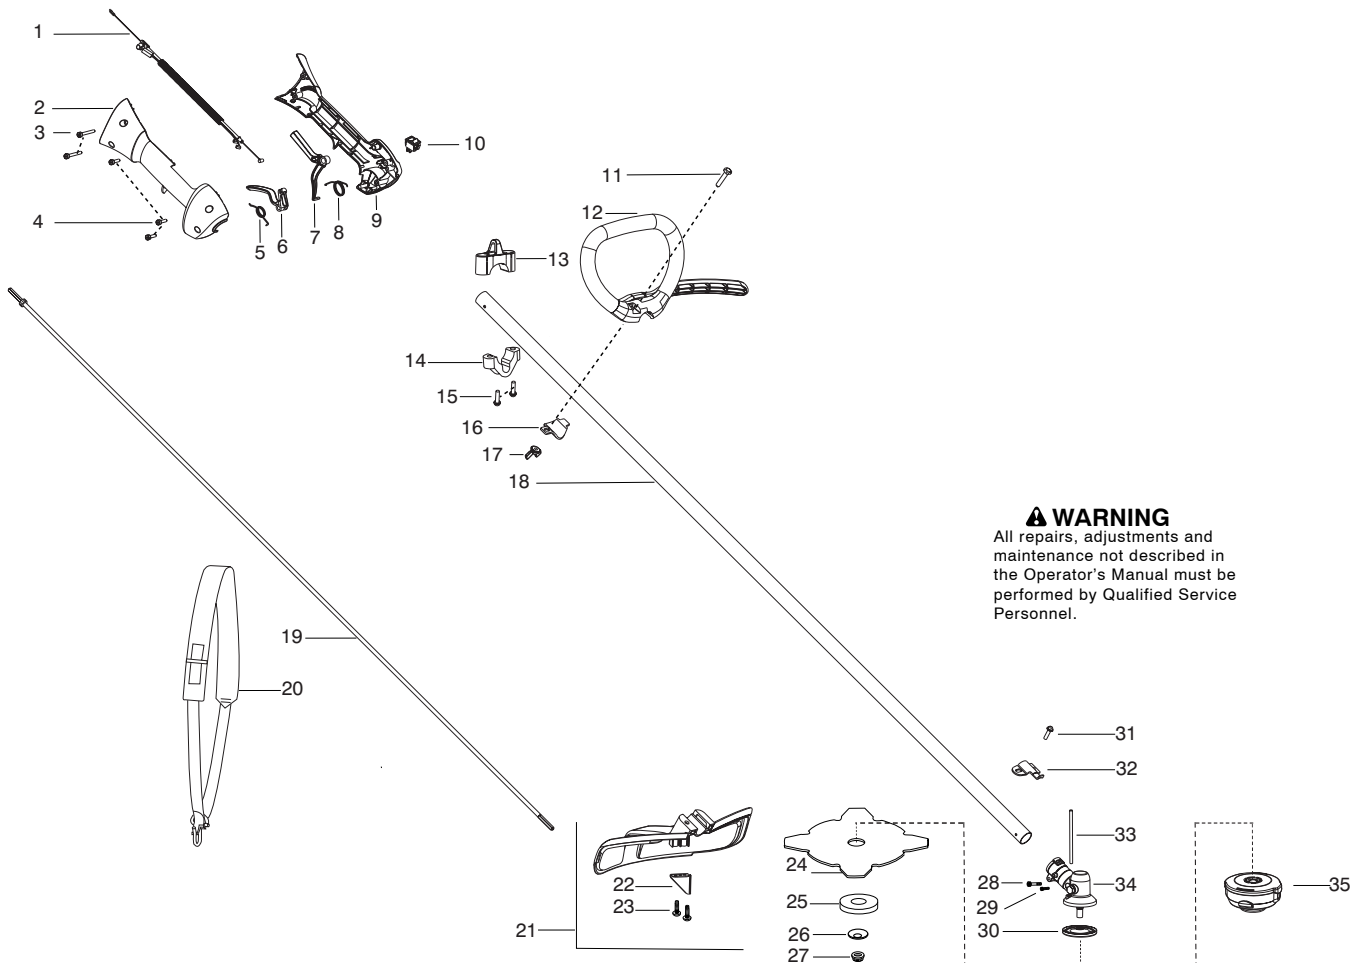

128 RJ

Spare parts
Ersatzteile
Pièces détachées
Reserve onderdelen
Repuestos
Reservdelar

Parts List No. 545192146		Husqvarna® PARTS LIST	MODEL 128RJ (CAN)
Date 3/12/09	Replaces 545192146 - 1/22/09		NOTE : Illustration may differ from actual model due to design changes.

☑ = New Part Number For This IPL

★ = Refer to the Service Reference Indicated for more information.(Located at the END of the IPL)

[Order Husqvarna 128RJ parts on eBay](#)

Parts List No. 545192146		Husqvarna ® PARTS LIST	MODEL 128RJ (CAN)
Date 3/12/09	Replaces 545192146 - 1/22/09		Page: 2
NOTE : Illustration may differ from actual model due to design changes.			