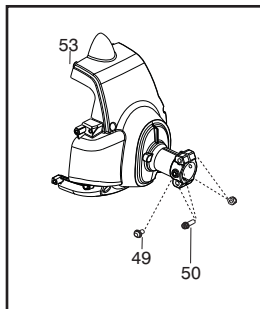

Serial Number - 2010-73N and higher, please use the following parts:

- Ref.# 49 - 530015805 - Screw
- Ref.# 50 - 530015774 - Screw
- Ref.# 53 - 545205201 - Assy. - Fan Housing