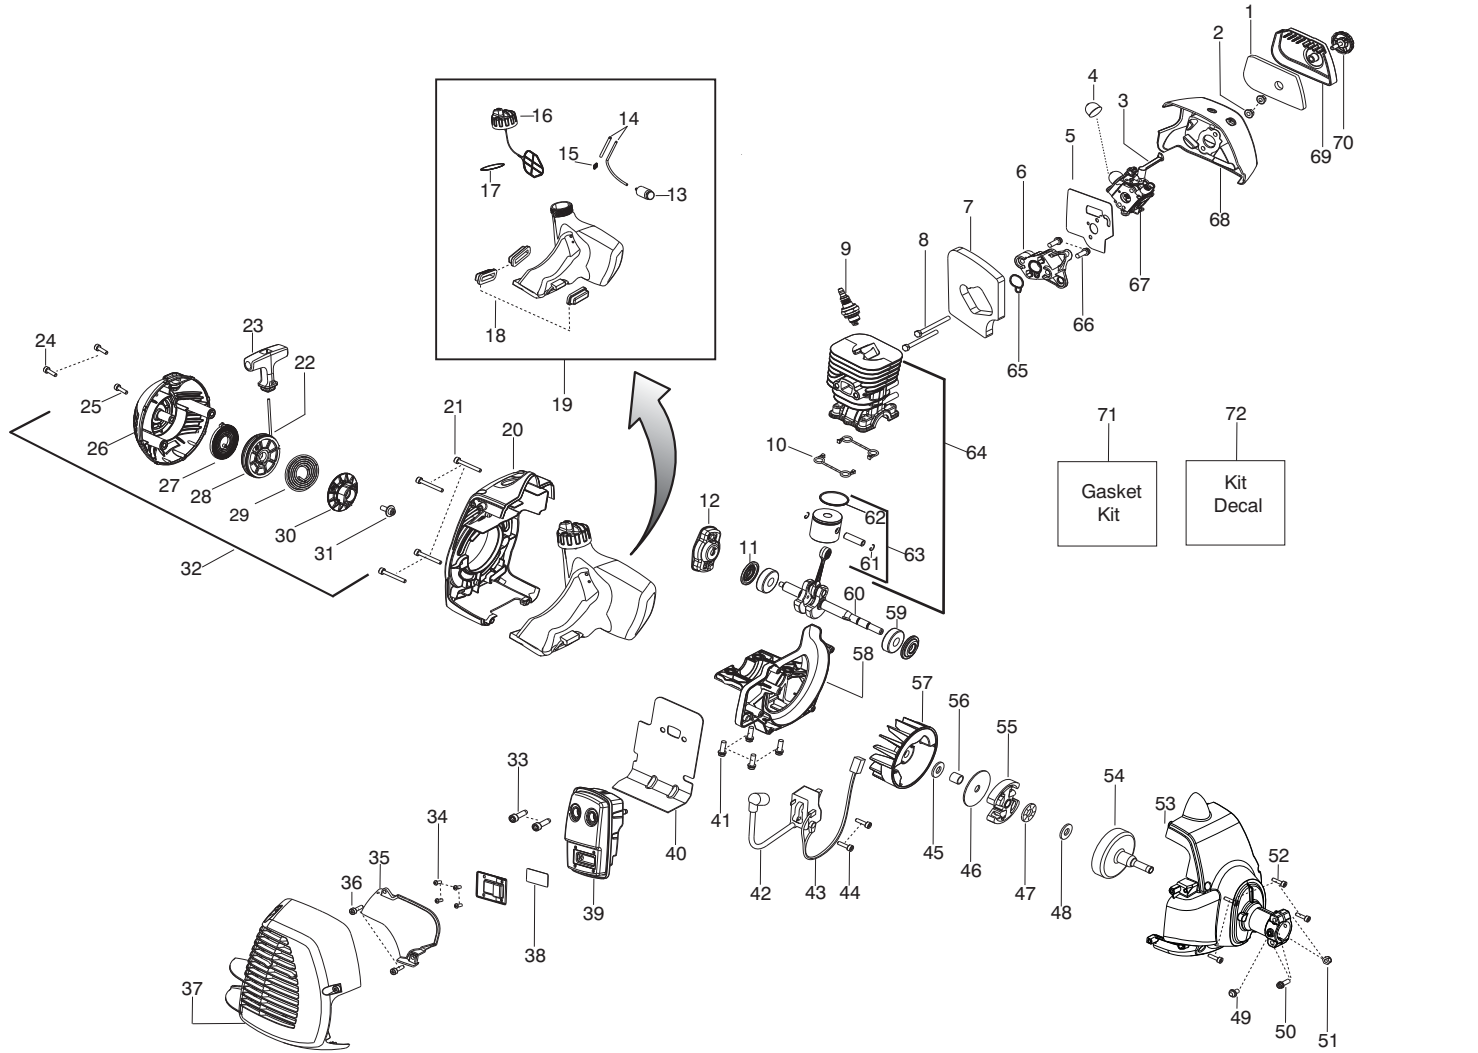

|  |  |                               |                                  |
|--|--|-------------------------------|----------------------------------|
| <b>Parts List No.</b><br>545192149   |  | <b>Husqvarna</b> ® PARTS LIST | <b>MODEL</b><br>128R (CAN. only) |
| <b>Date</b><br>3/08/10   | <b>Replaces</b><br>545192149 - 8/28/09 |                               | <b>Page:</b> 2                   |
| <b>NOTE :</b> Illustration may differ from actual model due to design changes. |  |                               |                                  |

✓ = New Part Number For This IPL

★ = Refer to the Service Reference Indicated for more information.(Located at the END of the IPL)

|                                    |  |                               |  |
|------------------------------------|--|-------------------------------|--|
| <b>Parts List No.</b><br>545192149 |  | <b>Husqvarna</b> ® PARTS LIST | <b>MODEL</b><br>128R (CAN. only)   |
| <b>Date</b><br>3/08/10             | <b>Replaces</b><br>545192149 - 8/28/09 |                               | <b>NOTE</b> : Illustration may differ from actual model due to design changes. |

Serial Number - 2010-72N and lower, please use the following parts:

- Ref.# 1 - 545036401 - Nose Cone - LH
- Ref.# 2 - 545036501 - Nose Cone - RH
- Ref.# 3 - 530016448 - Screw
- Ref.# 4 - 530016449 - Screw

Serial Number - 2010-73N and higher, please use the following parts:

- Ref.# 1 - 574810701 - Nose Cone - LH
- Ref.# 2 - 574810301 - Nose Cone - RH
- Ref.# 3 - 530016449 - Screw
- Ref.# 4 - 530015805 - Screw