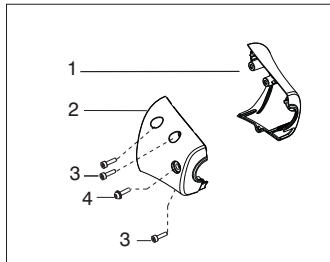

- Ref.# 1 - 574810701 - Nose Cone - LH
- Ref.# 2 - 574810301 - Nose Cone - RH
- Ref.# 3 - 530016449 - Screw
- Ref.# 4 - 530015805 - Screw

***** **Service Reference** *****

Note : Due to product improvements, your unit may have a different fan housing assembly.
Please refer to the serial number on your unit and order the parts below.