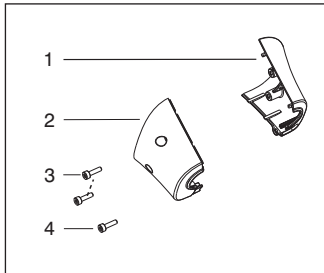

Parts List No. 545192149		Husqvarna® PARTS LIST	MODEL 128R (CAN. only)	
Date 3/08/10	Replaces 545192149 - 8/28/09		NOTE : Illustration may differ from actual model due to design changes.	Page: 3

***** **Service Reference** *****

Note : Due to product improvements, your unit may have a different nose cone assembly.
Please refer to the serial number on your unit and order the parts below.

Serial Number - 2010-72N and lower, please use the following parts:

- Ref.# 1 - 545036401 - Nose Cone - LH
- Ref.# 2 - 545036501 - Nose Cone - RH
- Ref.# 3 - 530016448 - Screw
- Ref.# 4 - 530016449 - Screw

Serial Number - 2010-73N and higher, please use the following parts: