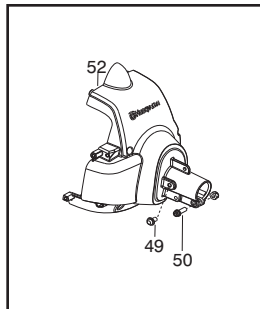

Serial Number - 2010-72N and lower, please use the following parts:

- Ref.# 49 - 530016469 - Screw
- Ref.# 50 - 530016470 - Screw
- Ref.# 52 - 545017501 - Assy. - Fan Housing