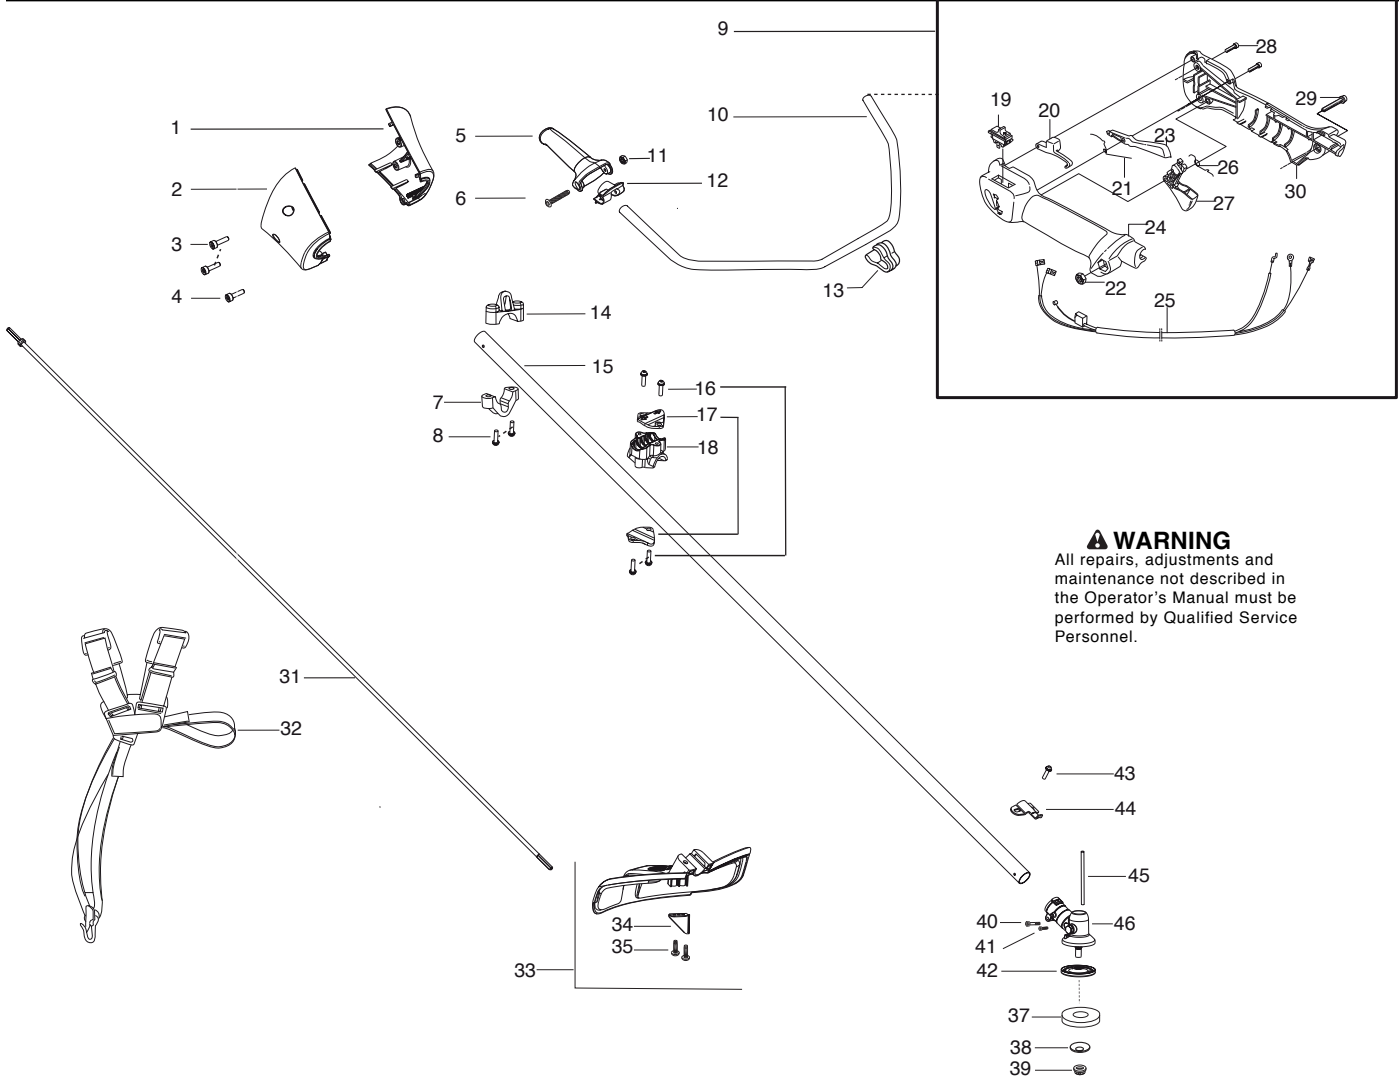

# 128R

**Spare parts**

**Ersatzteile**

**Pièces détachées**

**Reserve onderdelen**

**Repuestos**

**Reservdelar**

Ref.	Part No.	Description	Ref.	Part No.	Description	Ref.	Part No.	Description
1.	545036401	Nose Cone - LH	23.	506495101	Lockout - Throttle			
2.	545036501	Nose Cone - RH	24.	537160203	Housing - Throttle -LH			
3.	530016448	Screw	25.	545125801	Assy - Cable Wire			
4.	530016449	Screw	26.	537174201	Spring - Trigger			
5.	537172802	Handle - Assist	27.	506495001	Trigger - Throttle			
6.	503200245	Bolt	28.	503216618	Screw			
7.	545056601	Clamp - Harness (lower)	29.	503200735	Screw			
8.	530015940	Screw	30.	537160301	Housing - Throttle - RH			
9.	545125501	Assy - Throttle Housing (Incl. 19,20,21,22,23,24, 25,26,27,28,29,30)	31.	545007507	Flexshaft			
10.	502199503	Handlebar	32.	537216301	Harness w/o warning			
11.	731231401	Nut	33.	545030901	Kit - Shield (Incl. 34,35)			
12.	537172901	Cover - Assist Handle	34.	530052286	Limitter - Line			
13.	502211201	Clip - Handlebar	35.	530015814	Screw			
14.	545113301	Clamp - Harness (upper)	37.	503890101	Cup - Support			
15.	545006068	Kit - Driveshaft (Incl. 40,41,44,46)	38.	537285601	Support - Flange			
16.	530015814	Screw	39.	503856301	Locknut - Blade			
17.	530058563	Clamp - Bracket	40.	530016014	Screw			
18.	545058501	Clamp 1" Handlebar	41.	545003902	Screw			
19.	537419001	Switch - Stop	42.	537234901	Driver Disc			
20.	537160701	Lockout - Starter Throttle	43.	530015771	Screw			
21.	537174301	Spring - Lockout	44.	530057554	Bracket - Shield			
22.	503221013	Nut	45.	502285901	Pin - Locking			
			46.	530096295	Assy - Gearbox			

✓ = New Part Number For This IPL

★ = Refer to the Service Reference Indicated for more information.(Located at the END of the IPL)

<b>Parts List No.</b> 545192147		<b>Husqvarna</b> ® PARTS LIST	<b>MODEL</b> 128R
<b>Date</b> 1/15/09	<b>NEW</b>		<b>Page:</b> 2
<b>NOTE :</b> Illustration may differ from actual model due to design changes.			