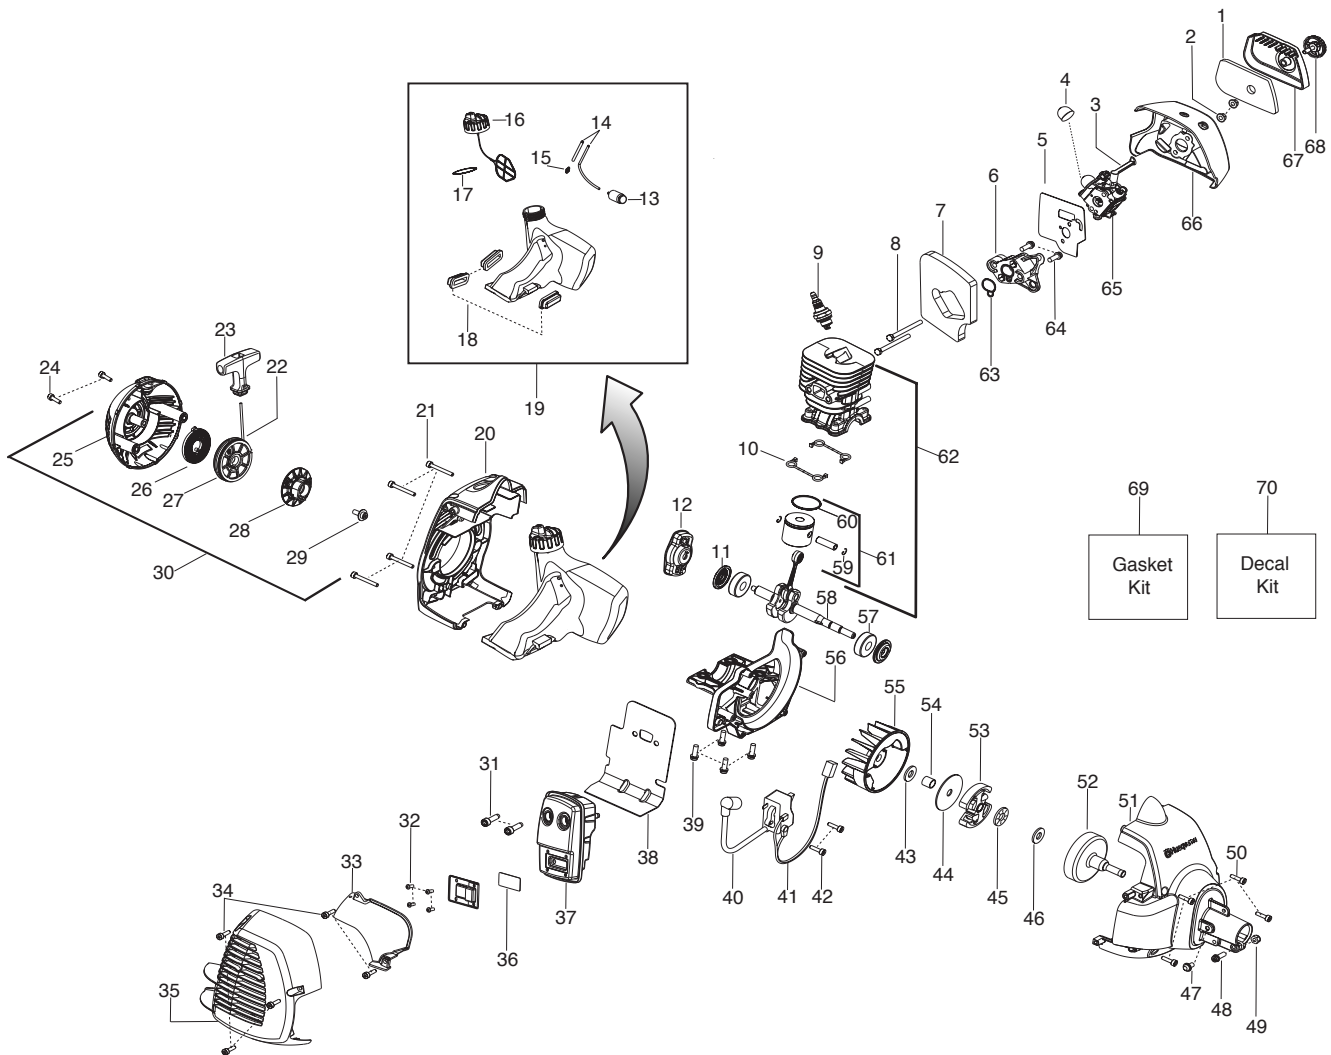

# 128R

**Spare parts**

**Ersatzteile**

**Pièces détachées**

**Reserve onderdelen**

**Repuestos**

**Reservdelar**

Ref.	Part No.	Description	Ref.	Part No.	Description	Ref.	Part No.	Description
1.	545036401	Nose Cone - LH	23.	506495101	Lockout - Throttle			
2.	545036501	Nose Cone - RH	24.	537160203	Housing - Throttle -LH			
3.	530016448	Screw	25.	545125801	Assy - Cable Wire			
4.	530016449	Screw	26.	537174201	Spring - Trigger			
5.	537172802	Handle - Assist	27.	506495001	Trigger - Throttle			
6.	503200245	Bolt	28.	503216618	Screw			
7.	545056601	Clamp - Harness (lower)	29.	503200735	Screw			
8.	530015940	Screw	30.	537160301	Housing - Throttle - RH			
9.	545125501	Assy - Throttle Housing (Incl. 19,20,21,22,23,24, 25,26,27,28,29,30)	31.	545007507	Flexshaft			
10.	502199503	Handlebar	32.	537216301	Harness w/o warning			
11.	731231401	Nut	33.	545030901	Kit - Shield (Incl. 34,35)			
12.	537172901	Cover - Assist Handle	34.	530052286	Limitter - Line			
13.	502211201	Clip - Handlebar	35.	530015814	Screw			
14.	545113301	Clamp - Harness (upper)	37.	503890101	Cup - Support			
15.	545006068	Kit - Driveshaft (Incl. 40,41,44,46)	38.	537285601	Support - Flange			
16.	530015814	Screw	39.	503856301	Locknut - Blade			
17.	530058563	Clamp - Bracket	40.	530016014	Screw			
18.	545058501	Clamp 1" Handlebar	41.	545003902	Screw			
19.	537419001	Switch - Stop	42.	537234901	Driver Disc			
20.	537160701	Lockout - Starter Throttle	43.	530015771	Screw			
21.	537174301	Spring - Lockout	44.	530057554	Bracket - Shield			
22.	503221013	Nut	45.	502285901	Pin - Locking			
			46.	530096295	Assy - Gearbox			

✓ = New Part Number For This IPL

★ = Refer to the Service Reference Indicated for more information.(Located at the END of the IPL)

<b>Parts List No.</b> 545192147		<b>Husqvarna</b> ® PARTS LIST	<b>MODEL</b> 128R
<b>Date</b> 1/15/09	<b>NEW</b>		<b>Page:</b> 2
<b>NOTE :</b> Illustration may differ from actual model due to design changes.			