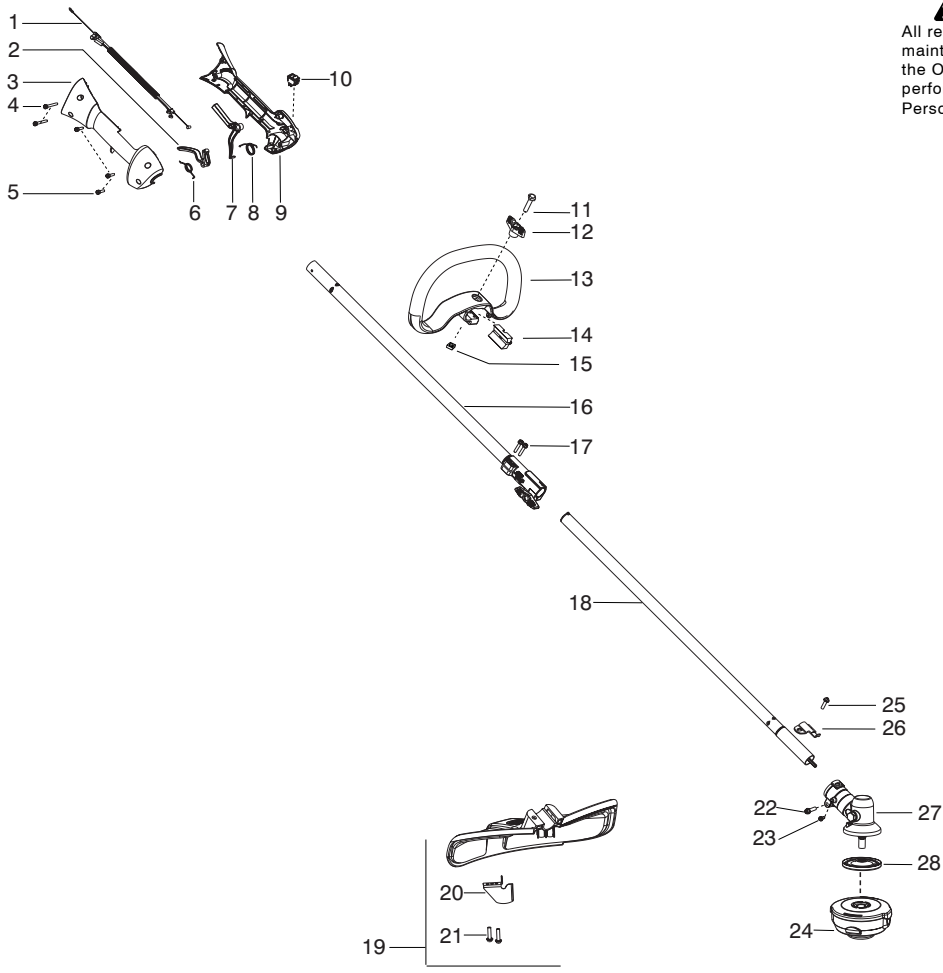

128 LDX

Spare parts
Ersatzteile
Pièces détachées
Reserve onderdelen
Repuestos
Reservdelar

Parts List No. 545192135		Husqvarna ® PARTS LIST	MODEL 128LDX (US/CAN)
Date 12/1/08	NEW		Page: 1
NOTE : Illustration may differ from actual model due to design changes.			

⚠ WARNING
All repairs, adjustments and maintenance not described in the Operator's Manual must be performed by Qualified Service Personnel.

Ref.	Part No.	Description	Ref.	Part No.	Description
1.	545125301	Assy-Cable/Wire Harness	20.	530052286	Limiter-Line
2.	545066001	Trigger	21.	530015814	Screw
3.	545062001	Housing-Throttle (RH)	22.	530016014	Screw
4.	530016448	Screw	23.	545003902	Screw
5.	530016449	Screw	24.	537338306	Assy-T25 Cutting Head
6.	530016454	Spring-Trigger	25.	530015771	Screw
7.	530059804	Lockout-Throttle	26.	530057554	Bracket-Shield
8.	545045601	Spring-Lockout	27.	530096295	Assy-Gearbox
9.	545067001	Housing-Throttle (LH)	28.	537234901	Driver Disc
10.	545030601	Kit-Switch			
11.	725238051	Screw			
12.	503879001	Knob			
13.	545144303	Assy - Loop Handle			
14.	503940301	Spacer			
15.	502197101	Nut - Square M6			
16.	545006074	Kit-Driveshaft Upper (Incl. 17, & flex)			
17.	503200725	Screw	530031159	Wrench-Hex (5/32")	
18.	545180849	Kit-Lower Shaft (incl. flex,22,23,26,27)			
19.	545030901	Kit-Shield (Incl. 20,21,25)			

Not Shown

✓ = New Part Number For This IPL

★ = Refer to the Service Reference Indicated for more information.(Located at the END of the IPL)

[Order Husqvarna 128LDX parts on eBay](https://www.ebay.com/sch/iu?_from_rzd=1&_from_rzd=1)

✓ = New Part Number For This IPL

★ = Refer to the Service Reference Indicated for more information.(Located at the END of the IPL)

[Order Husqvarna 128LDX parts on eBay](#)