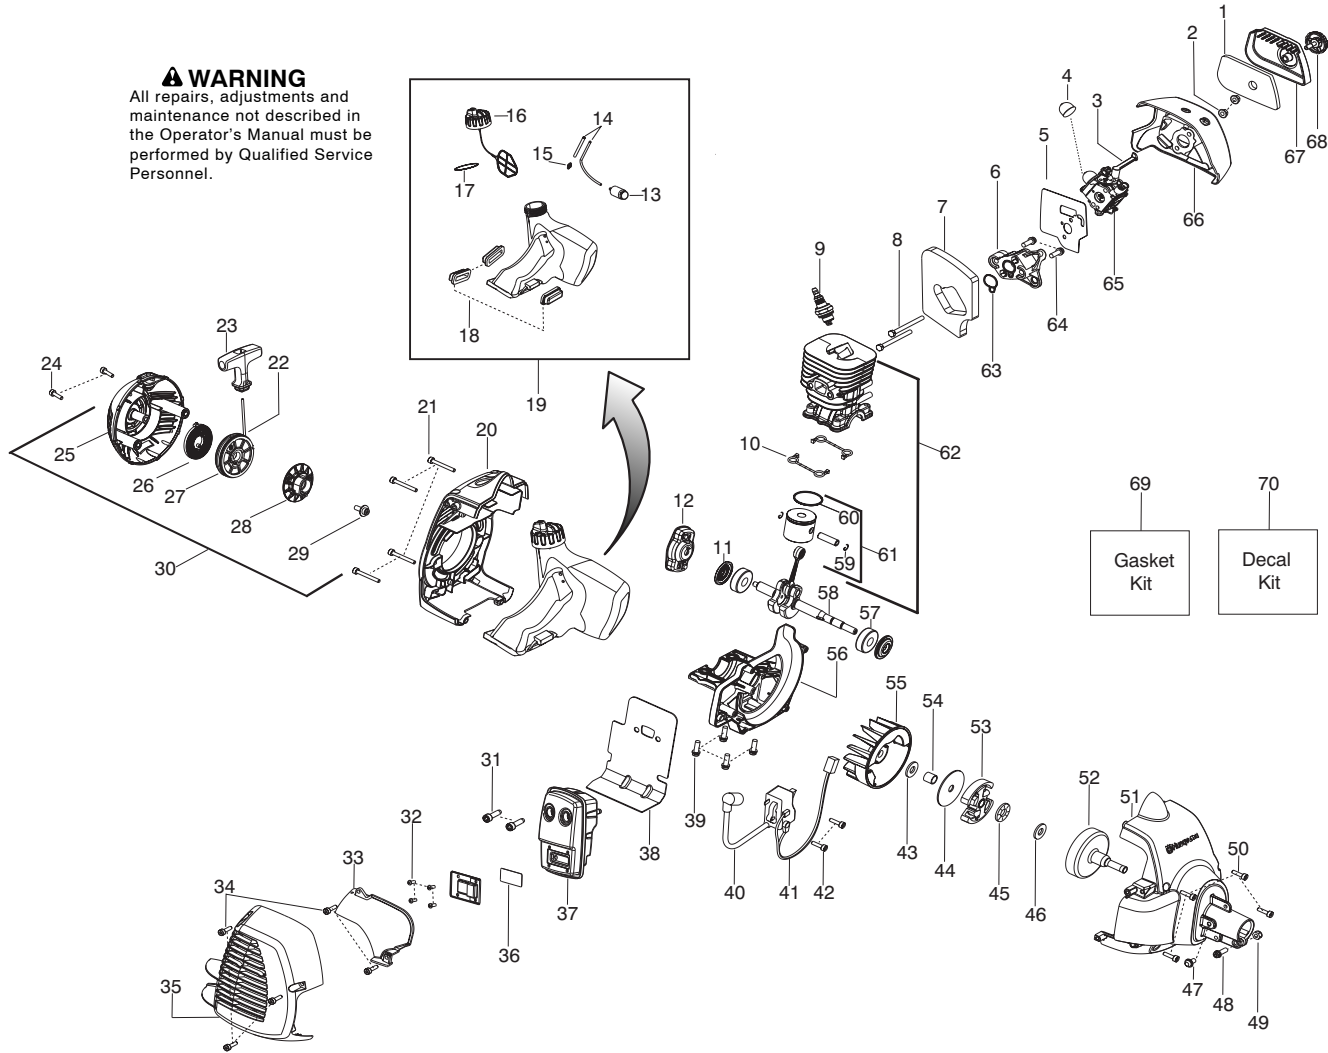

Parts List No. 545192135		Husqvarna® PARTS LIST	MODEL 128LDX (US/CAN)
Date 12/1/08	NEW		Page: 2
NOTE : Illustration may differ from actual model due to design changes.			

⚠ WARNING

All repairs, adjustments and maintenance not described in the Operator's Manual must be performed by Qualified Service Personnel.

Ref.	Part No.	Description	Ref.	Part No.	Description	Ref.	Part No.	Description
1.	530150253	Filter	25.	545186502	Hsg.-Starter w/eyelet	49.	530015768	Nut
2.	530016101	Nut-Carb. Screw	26.	545008080	Kit-Starter Spring	50.	530016456	Screw
3.	530057844	Lever - Choke	27.	545008078	Kit-Starter Pulley	51.	545017501	Assy-Fan Housing
4.	530058709	Bulb-Purge	28.	544038702	Pulley-Driver	52.	530150039	Assy-Clutch Drum
5.	545008086	Kit-Carb. Gasket (Incl. 7,63)	29.	530016468	Screw	53.	545050405	Kit-Clutch Assy.
6.	530035596	Adaptor-Carb.	30.	545186501	Assy-Starter Hsg.(Incl. 22,23,25,26,27,28,29)	54.	530057852	Spacer
7.	545008084	Foam-Gasket (kit)	31.	530058982	Bolt-Muffler	55.	530039242	Flywheel
8.	530016400	Bolt	32.	530015241	Screw	56.	545195601	Crankcase-Cast
9.	952030201	Plug-Spark (RCJ-8Y)	33.	530150440	Shield-Heat	57.	545013401	Bearing
10.	545008084	Seal-Cylinder (kit)	34.	530016449	Screw	58.	545195202	Assy-Crankshaft
11.	545008084	Seal-Crankshaft (kit)	35.	545104901	Guard-Muffler	59.	530015162	Retainer-Piston Pin
12.	503873305	Assy-Starter Pawl	36.	545030501	Kit-Spark (Incl. 32)	60.	530019283	Ring-Piston
13.	530095646	Assy-Fuel Filter	37.	545057501	Assy-Muffler	61.	545081814	Kit-Piston (Incl. 59,60)
14.	530069599	Kit-Fuel Line (Incl. 15)	38.	545008084	Gasket-Paper Met.(kit)	62.	545008083	Kit-Piston/Cyl.(Incl. 61)
15.	530023877	Fitting-Fuel line	39.	530015897	Screw	63.	545008084	Seal-adaptor (kit)
16.	530150350	Assy-Cap w/ret.(Incl. 17)	40.	545046701	Module	64.	530015897	Screw
17.	545008084	O-ring - Fuel Cap (kit)	41.	530039227	Assy-Leadwire	65.	545081850	Kit-Carb. (Incl. 3,4,5)
18.	530059780	Isolator-Fuel Tank	42.	530016456	Screw	66.	545084601	Airbox
19.	545180870	Kit-Fuel Tank Assy. (Incl. 13,14,15,16,17,18)	43.	530016463	Washer	67.	530057846	Cover-Air Box
20.	530057851	Shroud-Rear	44.	530094189	Washer-Clutch	68.	530059796	Assy-Knob
21.	530016448	Screw	45.	545173401	Bearing - Thrust	69.	545008084	Kit-Gasket (Incl. 5,7,10,11,17,38,63)
22.	545008079	Kit-Rope	46.	530016420	Washer - Thrust	70.	545003319	Kit-Decal
23.	545043204	Handle-Starter	47.	530016469	Screw			
24.	530016426	Screw	48.	530016470	Screw			

✓ = New Part Number For This IPL

★ = Refer to the Service Reference Indicated for more information.(Located at the END of the IPL)

[Order Husqvarna 128LDX parts on eBay](#)