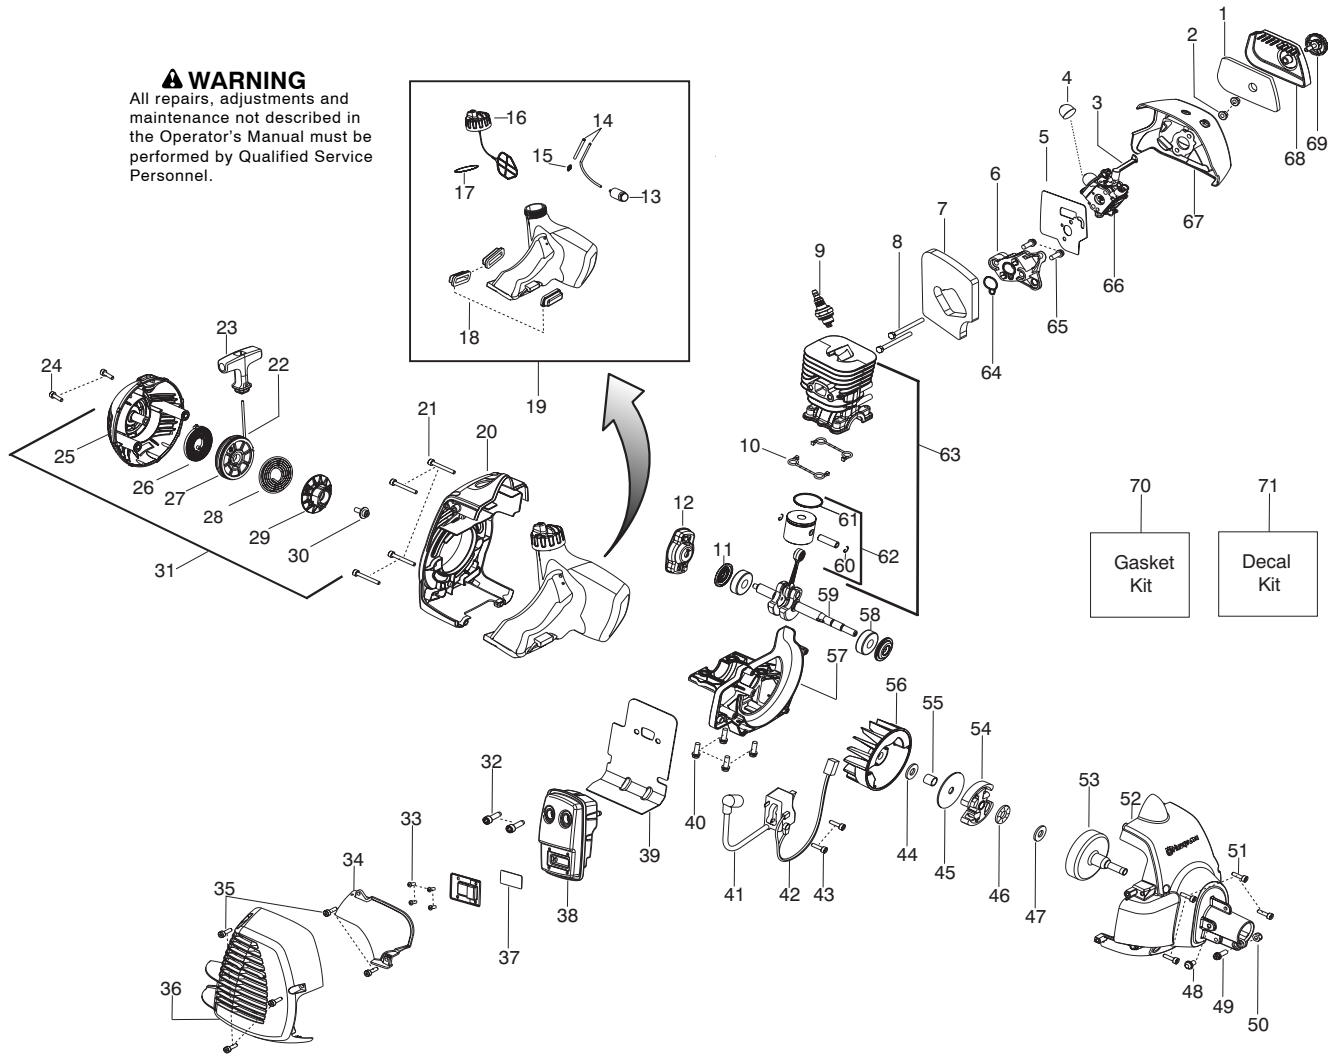

Parts List No. 545192135		Husqvarna® PARTS LIST	MODEL 128LDX (US/CAN)	
Date 5/28/09	Replaces 545192135 - 4/22/09		NOTE : Illustration may differ from actual model due to design changes.	Page: 2

⚠ WARNING
All repairs, adjustments and maintenance not described in the Operator's Manual must be performed by Qualified Service Personnel.

Ref.	Part No.	Description	Ref.	Part No.	Description	Ref.	Part No.	Description
1.	530150253	Filter	25.	545186502	Hsg.-Starter w/eyelet	48.	530016469	Screw
2.	530016101	Nut-Carb. Screw	26.	545008087	Kit-Spring	49.	530016470	Screw
3.	530057844	Lever - Choke	27.	545008078	Kit-Starter Pulley	50.	530015768	Nut
4.	530058709	Bulb-Purge	28.	544038802	Spring - Driver	51.	530016456	Screw
5.	545008086	Kit-Carb. Gasket (Incl. 7,64)	29.	544038702	Pulley-Driver	52.	545017501	Assy-Fan Housing
6.	530035596	Adaptor-Carb.	30.	530016468	Screw	53.	530150039	Assy-Clutch Drum
7.	545008084	Foam-Gasket (kit)	31.	545186501	Assy-Starter Hsg.(Incl. 22,23,25,26,27,28,29,30)	54.	530055122	Assy-Clutch
8.	530016400	Bolt	32.	530058982	Bolt-Muffler	55.	530057852	Spacer
9.	952030201	Plug-Spark (RCJ-8Y)	33.	530015241	Screw	56.	530039242	Flywheel
10.	545008084	Seal-Cylinder (kit)	34.	530150440	Shield-Heat	57.	545195601	Crankcase-Cast
11.	545008084	Seal-Crankshaft (kit)	35.	530016449	Screw	58.	545013401	Bearing
12.	503873305	Assy-Starter Pawl	36.	545104901	Guard-Muffler	59.	545195202	Assy-Crankshaft
13.	530095646	Assy-Fuel Filter	37.	545030501	Kit-Spark (Incl. 33)	60.	530015162	Retainer-Piston Pin
14.	530069599	Kit-Fuel Line (Incl. 15)	38.	573031501	Kit-Muffler (Incl. 32,33,37,39)	61.	530019283	Ring-Piston
15.	530023877	Fitting-Fuel line	39.	545008084	Gasket-Paper Met.(kit)	62.	545081814	Kit-Piston (Incl. 60,61)
16.	530150350	Assy-Cap w/ret.(Incl. 17)	40.	530015897	Screw	63.	545008083	Kit-Piston/Cyl.(Incl. 62)
17.	545008084	O-ring - Fuel Cap (kit)	41.	545046701	Module	64.	545008084	Seal-adaptor (kit)
18.	530059780	Isolator-Fuel Tank	42.	530039227	Assy-Leadwire	65.	530015897	Screw
19.	545180870	Kit-Fuel Tank Assy. (Incl. 13,14,15,16,17,18)	43.	530016456	Screw	66.	545081850	Kit-Carb. (Incl. 3,4,5)
20.	530057851	Shroud-Rear	44.	530016463	Washer	67.	545084601	Airbox
21.	530016448	Screw	45.	530094189	Washer-Clutch	68.	530057846	Cover-Air Box
22.	545008079	Kit-Rope	46.	545173401	Bearing - Thrust	69.	530059796	Assy-Knob
23.	545043204	Handle-Starter	47.	530016420	Washer - Thrust	70.	545008084	Kit-Gasket (Incl. 5,7,10,11,17,39,64)
24.	530016426	Screw				71.	545003319	Kit-Decal

↖ = New Part Number For This IPL

★ = Refer to the Service Reference Indicated for more information.(Located at the END of the IPL)