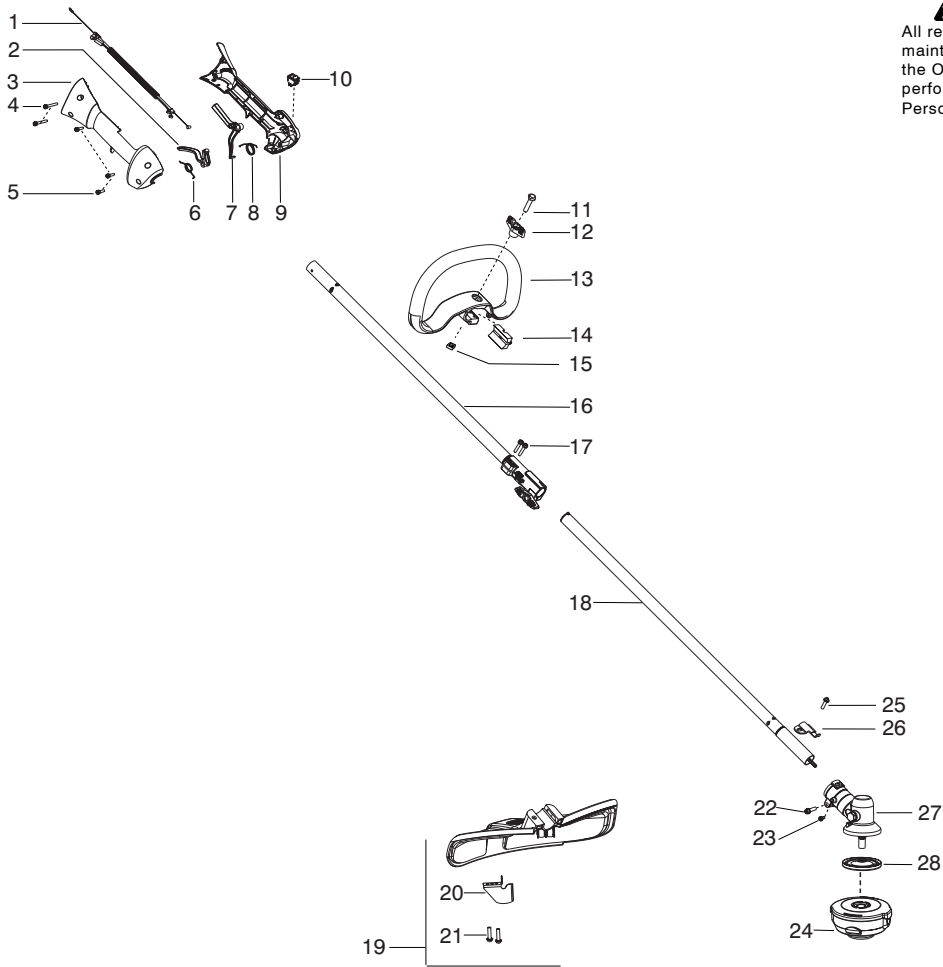

128LDX

Spare parts
Ersatzteile
Pièces détachées
Reserve onderdelen
Repuestos
Reservdelar

Parts List No. 545192135		Husqvarna ® PARTS LIST	MODEL 128LDX (US/CAN)
Date 5/28/09	Replaces 545192135 - 4/22/09		NOTE : Illustration may differ from actual model due to design changes.

⚠ WARNING
All repairs, adjustments and maintenance not described in the Operator's Manual must be performed by Qualified Service Personnel.

Ref.	Part No.	Description	Ref.	Part No.	Description
1.	545125301	Assy-Cable/Wire Harness	20.	530052286	Limiter-Line
2.	545066001	Trigger	21.	530015814	Screw
3.	545062001	Housing-Throttle (RH)	22.	530016014	Screw
4.	530016448	Screw	23.	545003902	Screw
5.	530016449	Screw	24.	537338306	Assy-T25 Cutting Head
6.	530016454	Spring-Trigger	25.	530015771	Screw
7.	530059804	Lockout-Throttle	26.	530057554	Bracket-Shield
8.	545045601	Spring-Lockout	27.	530096295	Assy-Gearbox
9.	545067001	Housing-Throttle (LH)	28.	537234901	Driver Disc
10.	545030601	Kit-Switch			
11.	725238051	Screw			
12.	503879001	Knob			
13.	545144303	Assy - Loop Handle			
14.	503940301	Spacer			
15.	502197101	Nut - Square M6			
16.	545006074	Kit-Driveshaft Upper (Incl. 17, & flex)			
17.	503200725	Screw	530031159	Wrench-Hex (5/32")	
18.	545180849	Kit-Lower Shaft (incl. flex,22,23,26,27)			
19.	545030901	Kit-Shield (Incl. 20,21,25)			

Not Shown

✓ = New Part Number For This IPL

★ = Refer to the Service Reference Indicated for more information.(Located at the END of the IPL)

Parts List No. 545192135		Husqvarna ® PARTS LIST	MODEL 128LDX (US/CAN)
Date 5/28/09	Replaces 545192135 - 4/22/09		NOTE : Illustration may differ from actual model due to design changes.

↖ = New Part Number For This IPL

★ = Refer to the Service Reference Indicated for more information.(Located at the END of the IPL)