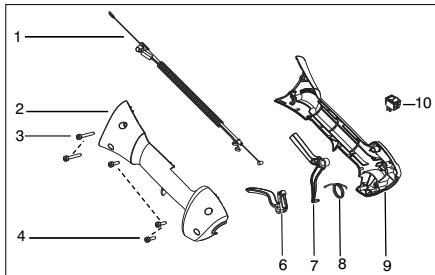

Parts List No. 545192135		Husqvarna® PARTS LIST	MODEL 128LDX (US/CAN)	
Date 3/08/10	Replaces 545192135 - 9/09/09		NOTE : Illustration may differ from actual model due to design changes.	Page: 3

***** **Service Reference** *****

Note : Due to product improvements, your unit may have a different throttle housing assembly.
Please refer to the serial number on your unit and order the parts below.

Serial Number - 2010-72N and lower, please use the following parts:

- Ref.# 1 - 545125301 - Assy-Cable/Wire Harness
- Ref.# 2 - 545062001 - Housing-throttle (RH)
- Ref.# 3 - 530016448 - Screw
- Ref.# 4 - 530016449 - Screw
- Ref.# 6 - 545066001 - Trigger
- Ref.# 7 - 530059804 - Lockout - Throttle
- Ref.# 8 - 545045601 - Spring - Lockout
- Ref.# 9 - 545067001 - Housing-throttle (LH)
- Ref.#10- 545030601 - Kit - Switch

Serial Number - 2010-73N and higher, please use the following parts: