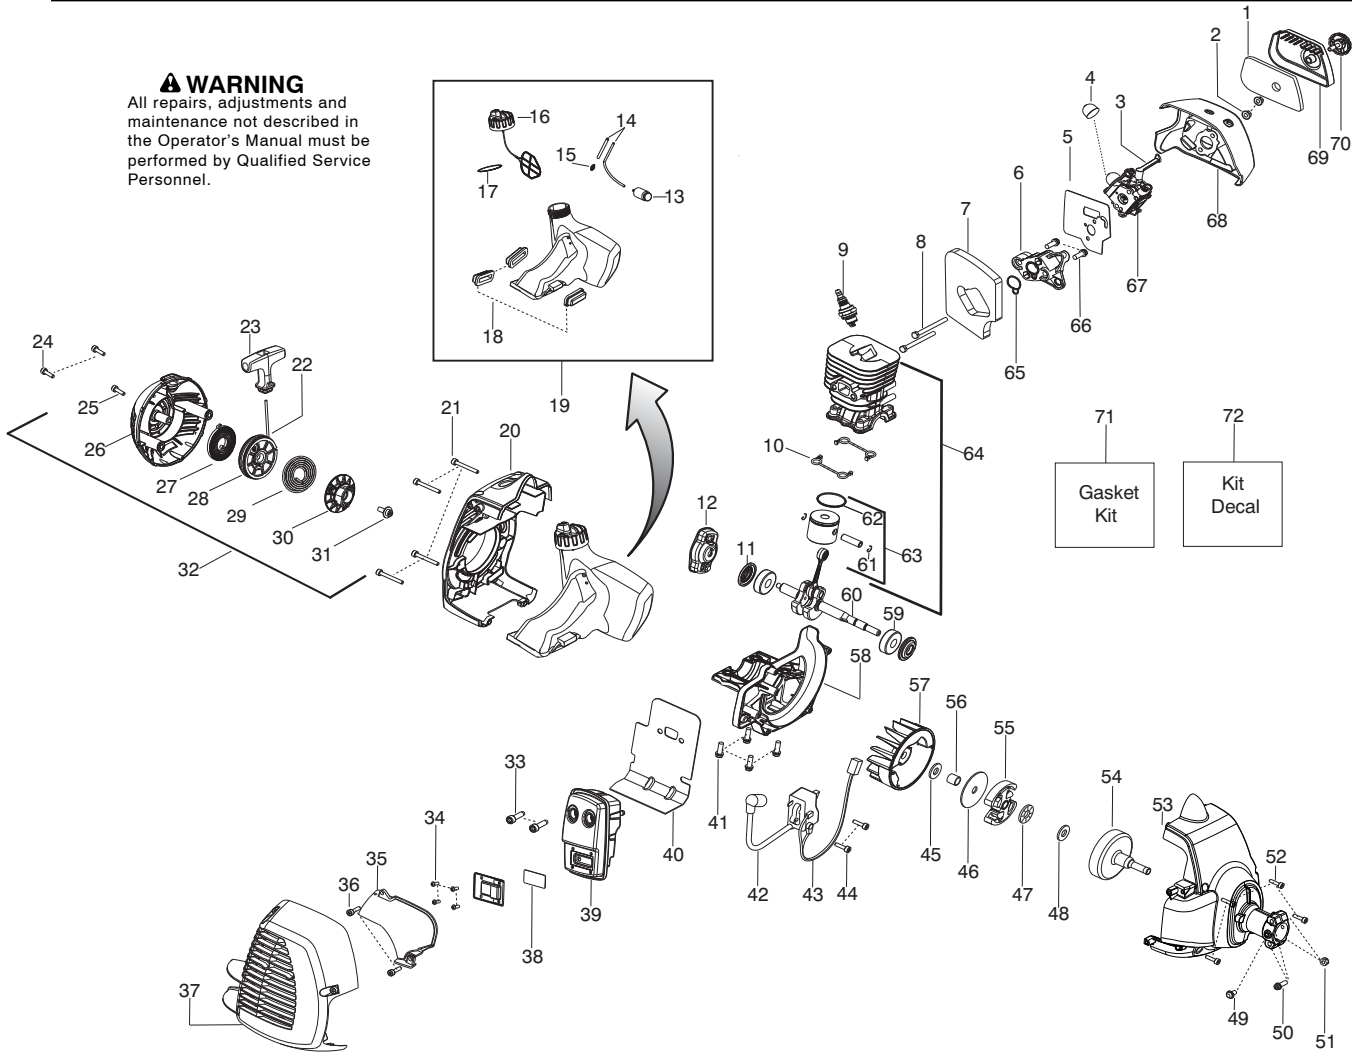

Parts List No. 545192135		Husqvarna® PARTS LIST	MODEL 128LDX (US/CAN)	
Date 3/08/10	Replaces 545192135 - 9/09/09		NOTE : Illustration may differ from actual model due to design changes.	Page: 2

⚠ WARNING
All repairs, adjustments and maintenance not described in the Operator's Manual must be performed by Qualified Service Personnel.

Ref.	Part No.	Description	Ref.	Part No.	Description	Ref.	Part No.	Description
1.	530150253	Filter	26.	576382101	Hsg.-Starter (KIT)	49.	★★★★★	Screw
2.	530016101	Nut-Carb. Screw	27.	545008087	Kit-Spring	50.	★★★★★	Screw
3.	530057844	Lever - Choke	28.	545008078	Kit-Starter Pulley	51.	530015768	Nut
4.	530058709	Bulb-Purge	29.	544038802	Spring - Driver	52.	530016456	Screw
5.	545008086	Kit-Carb. Gasket (Incl. 7,65)	30.	544038702	Pulley-Driver	53.	★★★★★	Assy-Fan Housing
6.	530035596	Adaptor-Carb.	31.	530016468	Screw	54.	530150039	Assy-Clutch Drum
7.	545008084	Foam-Gasket (kit)	32.	576368301	Assy-Starter Hsg. (Incl. 22,23, 25-31)	55.	530055122	Assy-Clutch
8.	530016400	Bolt	33.	530058982	Bolt-Muffler	56.	530057852	Spacer
9.	952030201	Plug-Spark (RCJ-8Y)	34.	530015241	Screw	57.	530039242	Flywheel
10.	545008084	Seal-Cylinder (kit)	35.	530150440	Shield-Heat	58.	545195601	Crankcase-Cast
11.	545008084	Seal-Crankshaft (kit)	36.	530016449	Screw	59.	545013401	Bearing
12.	503873305	Assy-Starter Pawl	37.	576215001	Kit - Muffler Guard (Incl. Screws)	60.	545195202	Assy-Crankshaft
13.	530095646	Assy-Fuel Filter	38.	545030501	Kit-Spark (Incl. 34)	61.	530015162	Retainer-Piston Pin
14.	530069599	Kit-Fuel Line (Incl. 15)	39.	574031501	Kit-Muffler	62.	530019283	Ring-Piston
15.	530023877	Fitting-Fuel line	40.	545008084	Gasket-Paper Met. (kit)	63.	545081814	Kit-Piston (Incl. 61,62)
16.	530150350	Assy-Cap w/ret. (Incl. 17)	41.	530015897	Screw	64.	545008083	Kit-Piston/Cyl. (Incl. 63)
17.	545008084	O-ring - Fuel Cap (kit)	42.	545046701	Module	65.	545008084	Seal-adaptor (kit)
18.	530059780	Isolator-Fuel Tank	43.	530039227	Assy-Leadwire	66.	530015897	Screw
19.	545180870	Kit-Fuel Tank Assy. (Incl. 13,14,15,16,17,18)	44.	530016456	Screw	67.	545081848	Kit-Carb. (Incl. 3,4,5)
20.	576382101	Shroud-Rear (KIT)	45.	530016463	Washer	68.	545084601	Airbox
21.	530016448	Screw	46.	530094189	Washer-Clutch	69.	530057846	Cover-Air Box
22.	545008079	Kit-Rope	47.	545173401	Bearing - Thrust	70.	530059796	Assy-Knob
23.	545043205	Handle-Starter	48.	530016420	Washer - Thrust	71.	545008084	Kit-Gasket (Incl. 5,7,10,11,17,40,65)
24.	530016426	Screw				72.	545003319	Kit - Decal
25.	530016449	Screw						

✓ = New Part Number For This IPL

★ = Refer to the Service Reference Indicated for more information. (Located at the END of the IPL)