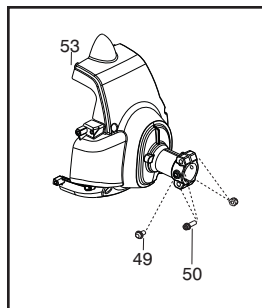

Serial Number - 2010-73N and higher, please use the following parts:

- Ref.# 49 - 530015805 - Screw
- Ref.# 50 - 530015774 - Screw
- Ref.# 53- 545205201 - Assy. - Fan Housing