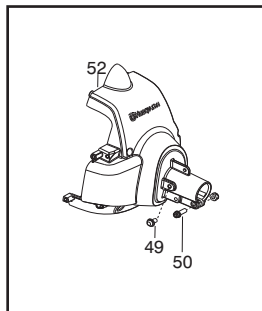

Serial Number - 2010-72N and lower, please use the following parts:

- Ref.# 49 - 530016469 - Screw
- Ref.# 50 - 530016470 - Screw
- Ref.# 52 - 545017501 - Assy. - Fan Housing