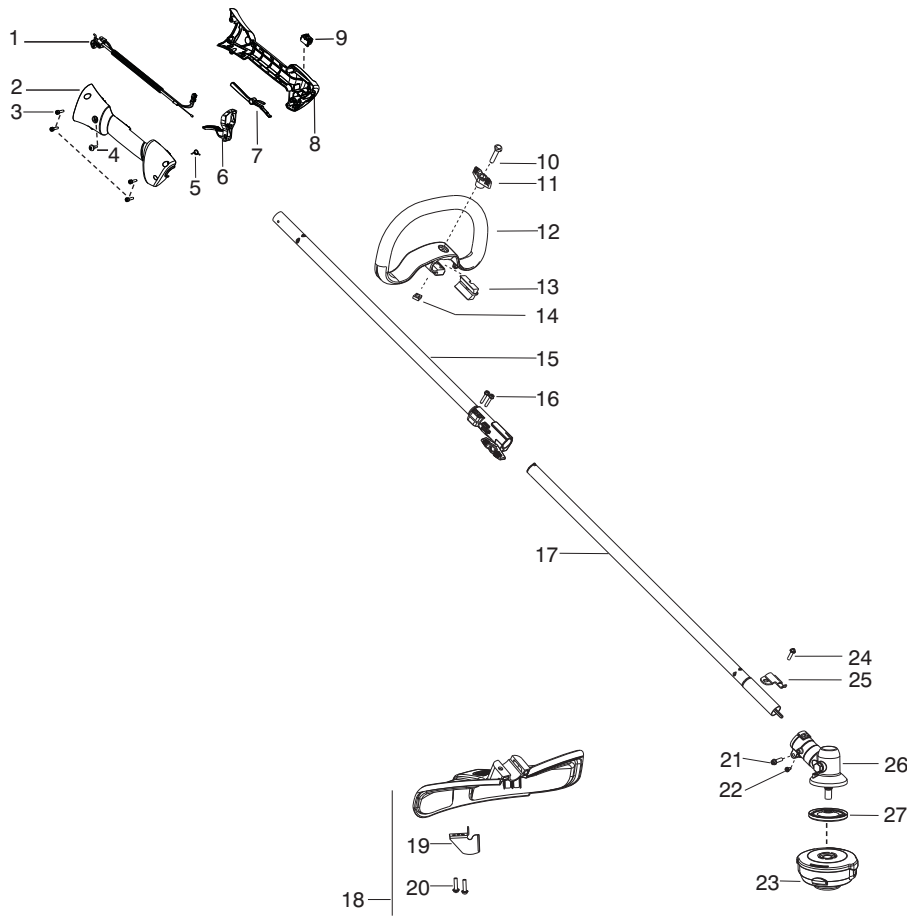

Parts List No. 545192135		Husqvarna ® PARTS LIST	MODEL 128LDX (US/CAN)
Date 3/08/10	Replaces 545192135 - 9/09/09		NOTE : Illustration may differ from actual model due to design changes.

⚠ WARNING
All repairs, adjustments and maintenance not described in the Operator's Manual must be performed by Qualified Service Personnel.

Ref.	Part No.	Description	Ref.	Part No.	Description
1.	★	Assy-Cable/Wire Harness	19.	530052286	Limiter-Line
2.	★	Housing-Throttle (RH)	20.	530015814	Screw
3.	★	Screw	21.	530016014	Screw
4.	★	Screw	22.	545003902	Screw
5.	530016454	Spring-Trigger	23.	537338306	Assy-T25 Cutting Head
6.	★	Trigger	24.	530015771	Screw
7.	★	Lockout-Throttle	25.	530057554	Bracket-Shield
8.	★	Housing-Throttle (LH)	26.	530096295	Assy-Gearbox
9.	★	Kit-Switch	27.	537234901	Driver Disc
10.	725238151	Screw			
11.	503879001	Knob			
12.	545144303	Assy - Loop Handle			
13.	503940301	Spacer			
14.	502197101	Nut - Square M6			
15.	545006074	Kit-Driveshaft Upper (Incl. 16, & flex)			
16.	503200725	Screw			
17.	545180849	Kit-Lower Shaft (incl. flex,21,22,25,26)			
18.	545030901	Kit-Shield (Incl. 19,20,24)			
					Not Shown
				545196749	Manual
				530031159	Wrench-Hex (5/32")

✓ = New Part Number For This IPL

★ = Refer to the Service Reference Indicated for more information.(Located at the END of the IPL)

Parts List No. 545192135		Husqvarna ® PARTS LIST	MODEL 128LDX (US/CAN)
Date 3/08/10	Replaces 545192135 - 9/09/09		NOTE : Illustration may differ from actual model due to design changes.

✓ = New Part Number For This IPL

★ = Refer to the Service Reference Indicated for more information. (Located at the END of the IPL)

Parts List No. 545192135		Husqvarna ® PARTS LIST	MODEL 128LDX (US/CAN)
Date 3/08/10	Replaces 545192135 - 9/09/09		NOTE : Illustration may differ from actual model due to design changes.