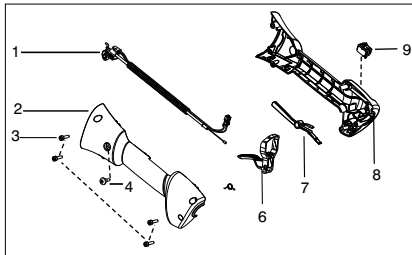

- Ref.# 1 - 576139401 - Assy. - Cable/Wire Harness
- Ref.# 2 - 545223001 - Housing-throttle (RH)
- Ref.# 3 - 530016449 - Screw
- Ref.# 4 - 530015805 - Screw
- Ref.# 6 - 574355301 - Trigger
- Ref.# 7 - 574355401 - Lockout - Throttle
- Ref.# 8 - 545223201 - Housing-throttle (LH)
- Ref.# 9 - 545049309 - Switch

***** **Service Reference** *****

Note : Due to product improvements, your unit may have a different fan housing assembly.
Please refer to the serial number on your unit and order the parts below.