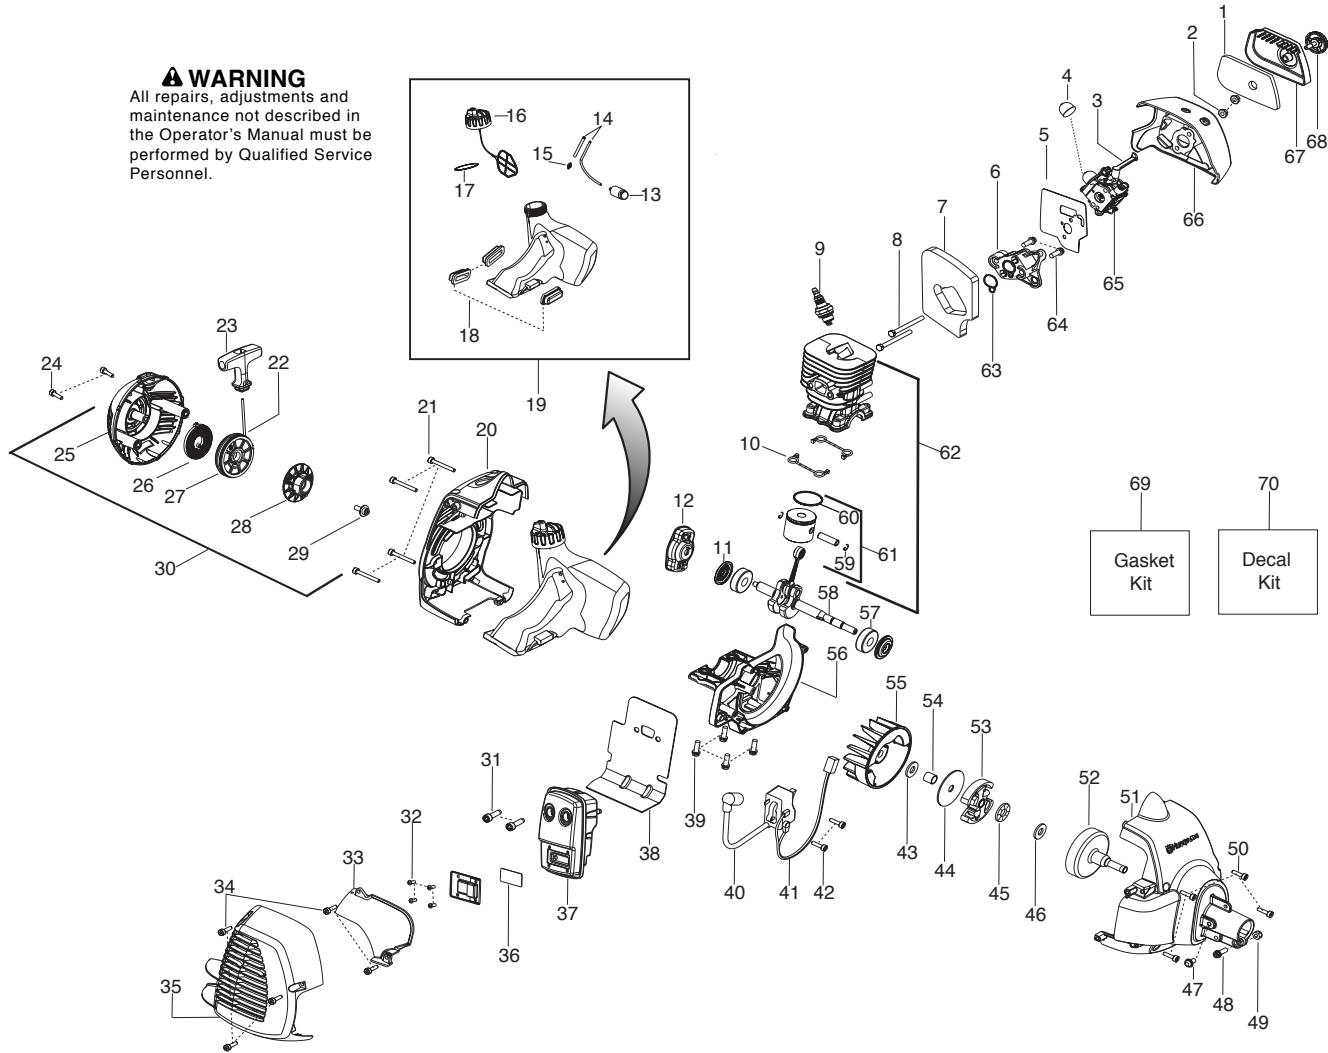

Parts List No. 545192135		Husqvarna® PARTS LIST	MODEL 128LDX
Date 12/1/08	NEW		Page: 2

NOTE : Illustration may differ from actual model due to design changes.

⚠ WARNING

All repairs, adjustments and maintenance not described in the Operator's Manual must be performed by Qualified Service Personnel.

Ref.	Part No.	Description	Ref.	Part No.	Description	Ref.	Part No.	Description
1.	530150253	Filter	25.	545186502	Hsg.-Starter w/eyelet	49.	530015768	Nut
2.	530016101	Nut-Carb. Screw	26.	545008080	Kit-Starter Spring	50.	530016456	Screw
3.	530057844	Lever - Choke	27.	545008078	Kit-Starter Pulley	51.	545017501	Assy-Fan Housing
4.	530058709	Bulb-Purge	28.	544038702	Pulley-Driver	52.	530150039	Assy-Clutch Drum
5.	545008086	Kit-Carb. Gasket (Incl. 7,63)	29.	530016468	Screw	53.	545050405	Kit-Clutch Assy.
6.	530035596	Adaptor-Carb.	30.	545186501	Assy-Starter Hsg.(Incl. 22,23,25,26,27,28,29)	54.	530057852	Spacer
7.	545008084	Foam-Gasket (kit)	31.	530058982	Bolt-Muffler	55.	530039242	Flywheel
8.	530016400	Bolt	32.	530015241	Screw	56.	545195601	Crankcase-Cast
9.	952030201	Plug-Spark (RCJ-8Y)	33.	530150440	Shield-Heat	57.	545013401	Bearing
10.	545008084	Seal-Cylinder (kit)	34.	530016449	Screw	58.	545195202	Assy-Crankshaft
11.	545008084	Seal-Crankshaft (kit)	35.	545104901	Guard-Muffler	59.	530015162	Retainer-Piston Pin
12.	503873305	Assy-Starter Pawl	36.	545030501	Kit-Spark (Incl. 32)	60.	530019283	Ring-Piston
13.	530095646	Assy-Fuel Filter	37.	545057501	Assy-Muffler	61.	545081814	Kit-Piston (Incl. 59,60)
14.	530069599	Kit-Fuel Line (Incl. 15)	38.	545008084	Gasket-Paper Met.(kit)	62.	545008083	Kit-Piston/Cyl.(Incl. 61)
15.	530023877	Fitting-Fuel line	39.	530015897	Screw	63.	545008084	Seal-adaptor (kit)
16.	530150350	Assy-Cap w/ret.(Incl. 17)	40.	545046701	Module	64.	530015897	Screw
17.	545008084	O-ring - Fuel Cap (kit)	41.	530039227	Assy-Leadwire	65.	545081850	Kit-Carb. (Incl. 3,4,5)
18.	530059780	Isolator-Fuel Tank	42.	530016456	Screw	66.	545084601	Airbox
19.	545180870	Kit-Fuel Tank Assy. (Incl. 13,14,15,16,17,18)	43.	530016463	Washer	67.	530057846	Cover-Air Box
20.	530057851	Shroud-Rear	44.	530094189	Washer-Clutch	68.	530059796	Assy-Knob
21.	530016448	Screw	45.	545173401	Bearing - Thrust	69.	545008084	Kit-Gasket (Incl. 5,7,10,11,17,38,63)
22.	545008079	Kit-Rope	46.	530016420	Washer - Thrust	70.	545003319	Kit-Decal
23.	545043204	Handle-Starter	47.	530016469	Screw			
24.	530016426	Screw	48.	530016470	Screw			

✓ = New Part Number For This IPL

★ = Refer to the Service Reference Indicated for more information.(Located at the END of the IPL)