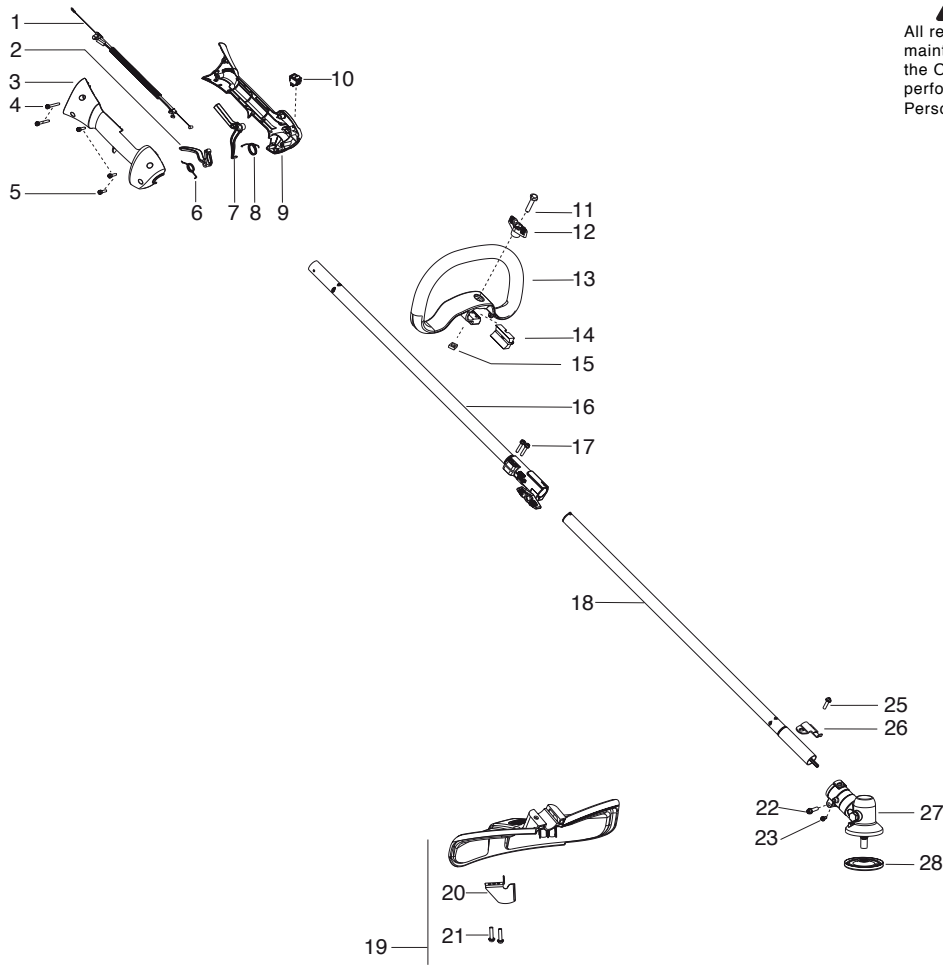

128LDX

Spare parts

Ersatzteile

Pièces détachées

Reserve onderdelen

Repuestos

Reservdelar

Parts List No. 545192135		Husqvarna ® PARTS LIST	MODEL 128LDX
Date 12/1/08	NEW		NOTE : Illustration may differ from actual model due to design changes.
			Page: 1

⚠ WARNING
All repairs, adjustments and maintenance not described in the Operator's Manual must be performed by Qualified Service Personnel.

Ref.	Part No.	Description	Ref.	Part No.	Description
1.	545125301	Assy-Cable/Wire Harness	20.	530052286	Limiters-Line
2.	545066001	Trigger	21.	530015814	Screw
3.	545062001	Housing-Throttle (RH)	22.	530016014	Screw
4.	530016448	Screw	23.	545003902	Screw
5.	530016449	Screw	25.	530015771	Screw
6.	530016454	Spring-Trigger	26.	530057554	Bracket-Shield
7.	530059804	Lockout-Throttle	27.	530096295	Assy-Gearbox
8.	545045601	Spring-Lockout	28.	537234901	Driver Disc
9.	545067001	Housing-Throttle (LH)			
10.	545030601	Kit-Switch			
11.	725238051	Screw			
12.	503879001	Knob			
13.	545144303	Assy - Loop Handle			
14.	503940301	Spacer			
15.	502197101	Nut - Square M6			
16.	545006074	Kit-Driveshaft Upper (Incl. 17, & flex)			
17.	503200725	Screw			
18.	545180849	Kit-Lower Shaft (incl. flex,22,23,26,27)			
19.	545030901	Kit-Shield (Incl. 20,21,25)			

✓ = New Part Number For This IPL

★ = Refer to the Service Reference Indicated for more information.(Located at the END of the IPL)

Parts List No. 545192135		Husqvarna ® PARTS LIST	MODEL 128LDX
Date 12/1/08	NEW		Page: 2