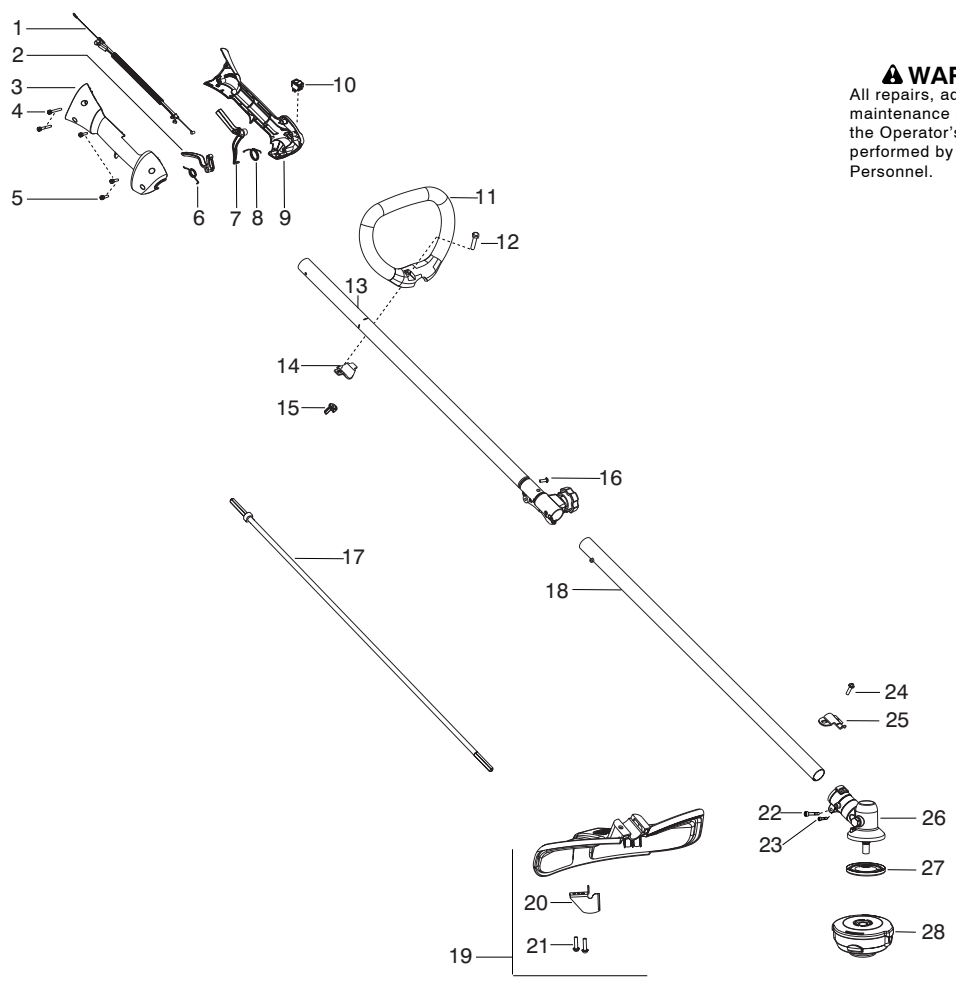

⚠ WARNING
All repairs, adjustments and maintenance not described in the Operator's Manual must be performed by Qualified Service Personnel.

Ref.	Part No.	Description	Ref.	Part No.	Description
1.	545125301	Assy-Cable/Wire Harness	21.	530015814	Screw
2.	545066001	Trigger	22.	530016014	Screw
3.	545062001	Housing-Throttle (RH)	23.	545003902	Screw
4.	530016448	Screw	24.	530015771	Screw
5.	530016449	Screw	25.	530057554	Bracket-Shield
6.	530016454	Spring-Trigger	26.	530096295	Assy-Gearbox
7.	530059804	Lockout-Throttle	27.	537234901	Driver Disc
8.	545045601	Spring-Lockout	28.	537338306	Assy-T25 Cutting Head
9.	545067001	Housing-Throttle (LH)			
10.	545030601	Kit-Switch	Not Shown		
11.	545042201	Handle - Assist			
12.	530015820	Bolt	530031159	Wrench-Hex (5/32")	
13.	545003370	Kit-Driveshaft Upper (Incl. 16, & flex)			
14.	530059185	Clamp - Handle Assist			
15.	530016152	Wingnut			
16.	530016344	Screw			
17.	545132002	Flexshaft			
18.	545180848	Kit-Lower Shaft (Incl. 17)			
19.	545030901	Kit-Shield (Incl. 20,21,24)			
20.	530052286	Limiters - Line			

✓ = New Part Number For This IPL

★ = Refer to the Service Reference Indicated for more information. (Located at the END of the IPL)