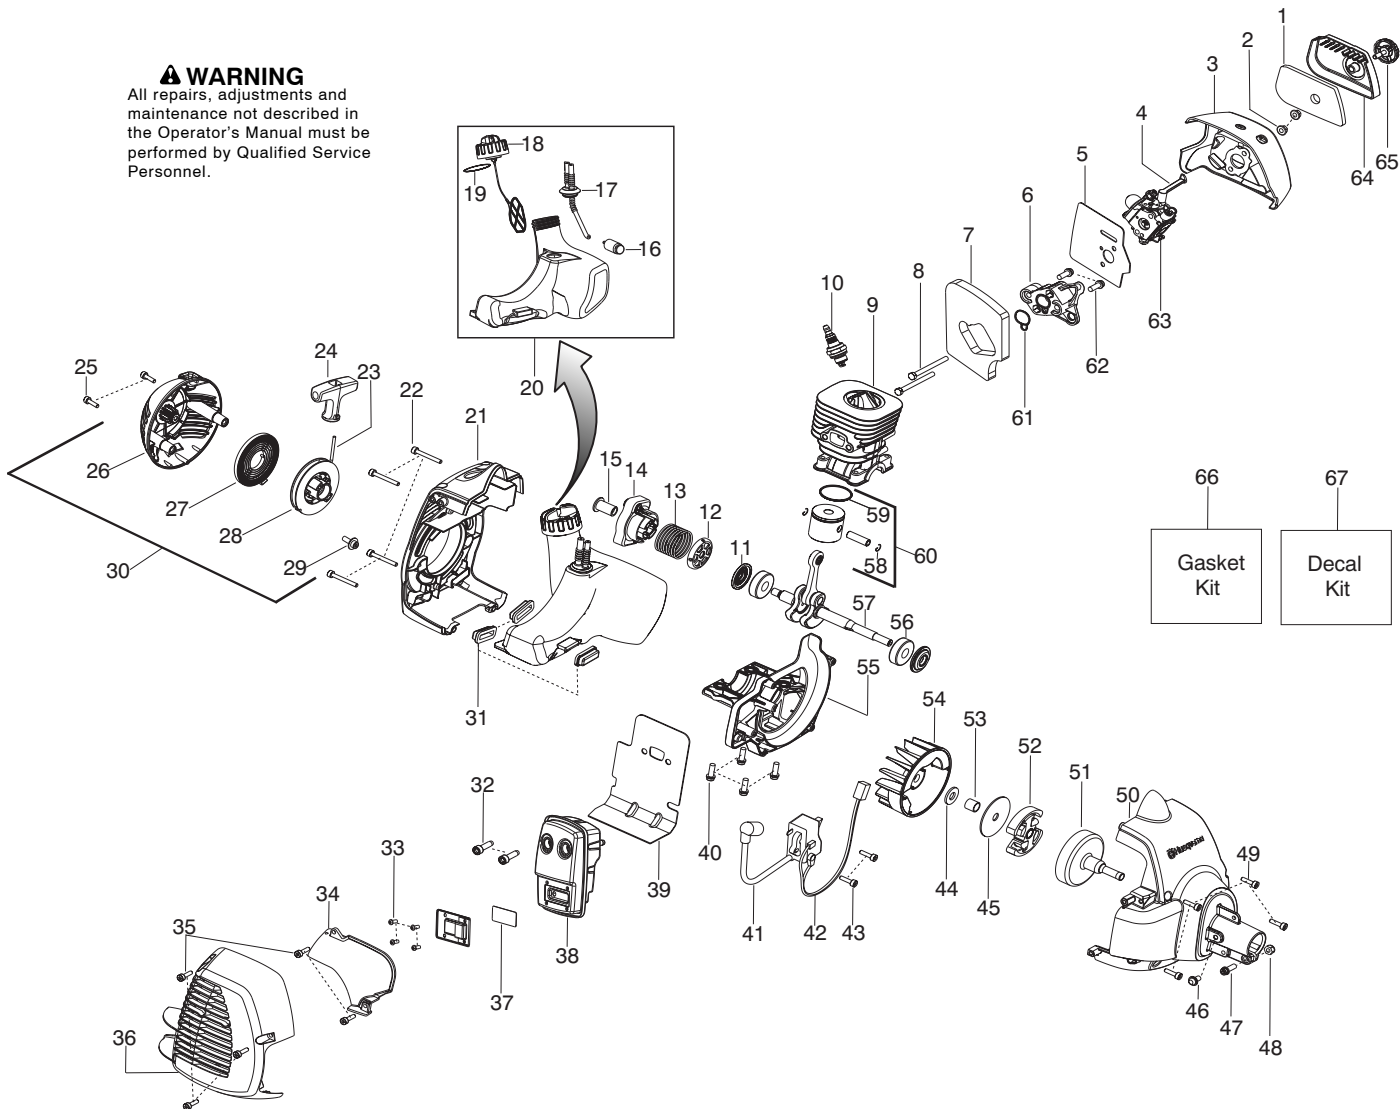

Parts List No. 545192138		Husqvarna® PARTS LIST	MODEL 128LD (US/CAN)
Date 11/25/08	NEW		Page: 2
NOTE : Illustration may differ from actual model due to design changes.			

⚠ WARNING

All repairs, adjustments and maintenance not described in the Operator's Manual must be performed by Qualified Service Personnel.

Ref.	Part No.	Description	Ref.	Part No.	Description	Ref.	Part No.	Description
1.	530150253	Filter	25.	530016426	Screw	48.	530015768	Locknut
2.	530016101	Nut - Carb. Screw	26.	545029603	Starter Hsg. w/eyelet	49.	530016456	Screw
3.	545084601	Air Box	27.	545029801	Kit - Starter Spring	50.	545017501	Assy - Fan Housing
4.	530057844	Lever - Choke	28.	545029701	Kit - Starter Pulley	51.	530150039	Assy - Clutch Drum
5.	545050402	Kit-Carb. Gasket (Incl 7,61)	29.	530016468	Screw	52.	545050405	Kit - Clutch Assy.
6.	530035596	Adaptor - Carb.	30.	545106301	Assy - Starter Hsg(Incl. 23,24,26,27,28,29)	53.	530057852	Spacer
7.	545081898	Kit - Gasket (foam)	31.	530059780	Isolator - Tank	54.	530039242	Flywheel
8.	530016400	Bolt	32.	530058982	Bolt - Muffler	55.	545054601	Crankcase
9.	545001001	Cylinder	33.	530015241	Screw	56.	545013401	Bearing
10.	952030201	Plug - Spark (RCJ-8Y)	34.	530150440	Shield - Heat	57.	545030001	Kit - Crankshaft
11.	545050403	Kit - Crankshaft seal	35.	530016449	Screw	58.	530015162	Retainer - Piston Pin
12.	530016475	Washer - Starter	36.	545104901	Guard - Muffler	59.	530019283	Ring - Piston
13.	545160301	Spring - Starter Cup	37.	545030501	Kit - Spark Arrestor	60.	545030301	Kit - Piston (Incl. 58,59)
14.	545102303	Assy - Starter Cup	38.	545057501	Assy - Muffler	61.	545081898	Kit - Gasket (adaptor seal)
15.	530059800	Coupling - Starter	39.	545081898	Kit - Gasket-paper met	62.	530015897	Screw
16.	530095646	Assy - Fuel Filter	40.	530015897	Screw	63.	545081850	Kit - Carb. (Incl. 4,5)
17.	545081897	Kit - Fuel Line	41.	545046701	Module - Ignition	64.	530057846	Cover - Air Box
18.	530150350	Assy - Cap w/ret. (Incl. 19)	42.	530039227	Assy - Leadwire	65.	530059796	Assy - Knob
19.	545081898	Kit Gasket O-ring - Fuel Cap	43.	530016456	Screw	66.	545081898	Kit - Gasket (Incl. 5,7,11,19,39,61)
20.	545105105	Assy - Fuel Tank (Incl. 16,17,18,19)	44.	530016463	Washer	67.	545003321	Kit - Decal
21.	530057851	Shroud - Rear	45.	530094189	Washer - Clutch	Not Shown		
22.	530016448	Screw	46.	530016469	Screw	530058709	Bulb-Purge	
23.	545029901	Kit - Rope	47.	530016470	Screw			
24.	530150318	Handle - Starter						

✓ = New Part Number For This IPL

★ = Refer to the Service Reference Indicated for more information.(Located at the END of the IPL)