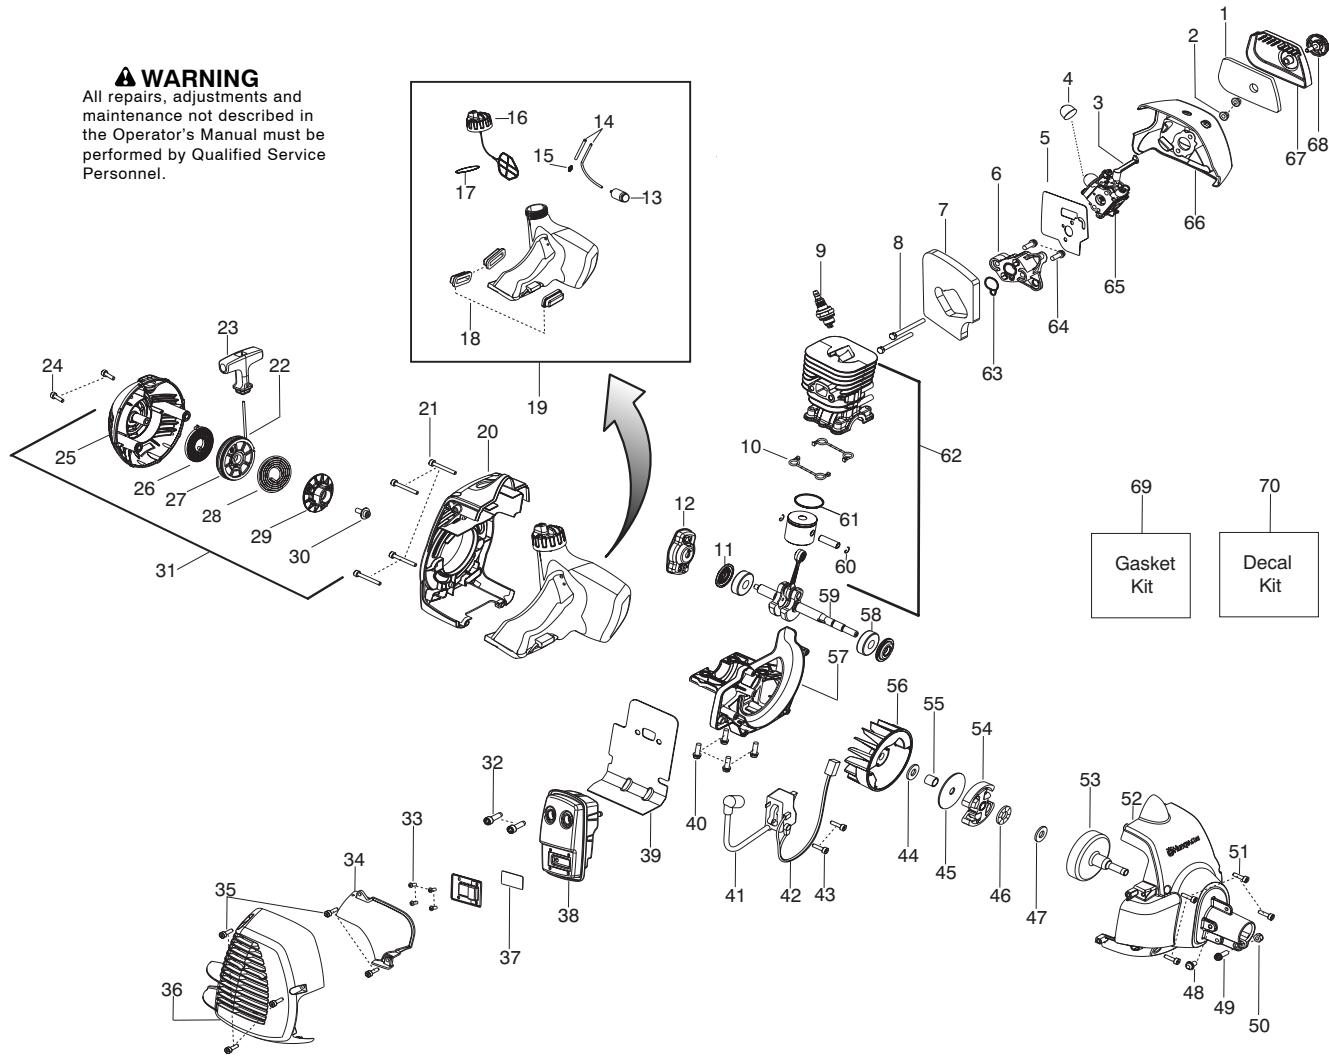

Parts List No. 545192138		Husqvarna® PARTS LIST	MODEL 128LD (Lowes)	
Date 5/28/09	Replaces 545192138 - 4/22/09		NOTE : Illustration may differ from actual model due to design changes.	Page: 2

⚠ WARNING
All repairs, adjustments and maintenance not described in the Operator's Manual must be performed by Qualified Service Personnel.

Ref.	Part No.	Description	Ref.	Part No.	Description	Ref.	Part No.	Description
1.	530150253	Filter	25.	★★★★★	Hsg. - Starter w/eyelet	48.	530016469	Screw
2.	530016101	Nut - Carb. Screw	26.	★★★★★	Kit - Spring	49.	530016470	Screw
3.	530057844	Lever - Choke	27.	★★★★★	Kit - Starter Pulley	50.	530015768	Nut
4.	530058709	Bulb - Purge	28.	★★★★★	Spring - Driver	51.	530016456	Screw
5.	545008086	Kit - Carb. Gasket (Incl. 7,63)	29.	★★★★★	Pulley-Driver	52.	545017501	Assy - Fan Housing
6.	530035596	Adaptor - Carb.	30.	530016468	Screw	53.	530150039	Assy - Clutch Drum
7.	545008084	Foam - Gasket (kit)	31.	★★★★★	Assy - Starter Hsg.(Incl. 22,23,25,26,27,28,29,30)	54.	530055122	Assy - Clutch Assy
8.	530016400	Bolt	32.	530058982	Bolt - Muffler	55.	530057852	Spacer
9.	952030201	Plug - Spark (RCJ-8Y)	33.	530015241	Screw	56.	530039242	Flywheel
10.	★★★★★	Seal - Cylinder (kit)	34.	530150440	Shield - Heat	57.	★★★★★	Crankcase - Cast
11.	545008084	Seal - Crankshaft (kit)	35.	530016449	Screw	58.	545013401	Bearing
12.	★★★★★	Assy - Starter Pawl	36.	545104901	Guard - Muffler	59.	★★★★★	Assy - Crankshaft
13.	530095646	Assy - Fuel Filter	37.	545030501	Kit - Spark (Incl. 33)	60.	530015162	Retainer - Piston Pin
14.	★★★★★	Kit - Fuel Line (Incl. 15)	38.	573031501	Kit - Muffler	61.	530019283	Ring - Piston
15.	★★★★★	Fitting - Fuel line	39.	545008084	Gasket - Paper Met.(kit)	62.	★★★★★	Kit - Piston/Cyl.(Incl. 60,61)
16.	530150350	Assy - Cap w/ret.(Incl. 17)	40.	530015897	Screw	63.	545008084	Seal - adaptor (kit)
17.	545008084	O-ring - Fuel Cap (kit)	41.	545046701	Module	64.	530015897	Screw
18.	530059780	Isolator - Fuel Tank	42.	530039227	Assy - Leadwire	65.	545081850	Kit - Carb. (Incl. 3,4,5)
19.	★★★★★	Kit - Fuel Tank Assy. (Incl. 13,14,15,16,17,18)	43.	530016456	Screw	66.	545084601	Airbox
20.	530057851	Shroud - Rear	44.	530016463	Washer	67.	530057846	Cover - Air Box
21.	530016448	Screw	45.	530094189	Washer - Clutch	68.	530059796	Assy - Knob
22.	★★★★★	Kit - Rope	46.	545173401	Bearing - Thrust	69.	545008084	Kit - Gasket (Incl. 5,7,10,11,17,39,63)
23.	★★★★★	Handle - Starter	47.	530016420	Washer - Thrust	70.	545003321	Kit - Decal
24.	530016426	Screw						

✓ = New Part Number For This IPL

★ = Refer to the Service Reference Indicated for more information.(Located at the END of the IPL)