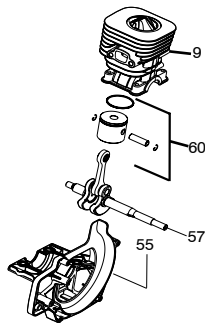

***** **Service Reference** *****

Note : Due to product improvements, your unit may have a different piston, cylinder & crankcase. Please refer to the serial number on your unit and order the parts below.

Serial Number - 2008-365N and lower, please use the following parts:

- Ref.# 9,55,60 - 545003378 Kit - Cyl., Piston, Crankcase
- Ref.# 57 - 545030001 Kit - Crankshaft