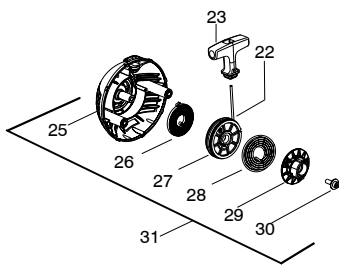

- Page 2, Ref.# 14 - 530069599 - Kit - Fuel Line (incl. 15)
- Page 2, Ref.# 15 - 530023877 - Fitting - Fuel Line
- Page 2, Ref.# 19 - 545180870 - Kit - Fuel Tank Assy

19

Parts List No. 545192138		Husqvarna ® PARTS LIST	MODEL 128LD (Loves)
Date 5/28/09	Replaces 545192138 - 4/22/09		NOTE : Illustration may differ from actual model due to design changes.

Serial Number - 2009-001N and higher, please use the following parts:

- Page 2, Ref.# 22 - 545008079 - Kit - Rope
- Page 2, Ref.# 23 - 545043204 - Handle - Starter
- Page 2, Ref.# 25 - 545186502 - Starter Hsg w/eyelet
- Page 2, Ref.# 26 - 545008087 - Kit - Spring
- Page 2, Ref.# 27 - 545008078 - Kit - Starter Pulley
- Page 2, Ref.# 28 - 544038802 - Spring - Driver
- Page 2, Ref.# 29 - 544038702 - Pulley - Driver
- Page 2, Ref.# 31 - 545186501 - Assy - Starter Housing