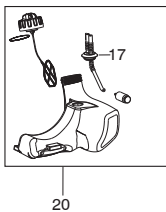

Parts List No. 545192138		Husqvarna® PARTS LIST	MODEL 128LD (Lowes)	
Date 5/28/09	Replaces 545192138 - 4/22/09		NOTE : Illustration may differ from actual model due to design changes.	Page: 3

***** **Service Reference** *****

Note : Due to product improvements, your unit may have a different starter system.
Please refer to the serial number on your unit and order the parts below.

Serial Number - 2008-365N and lower, please use the following parts:

- Ref.# 12 - 530016475 Washer - Starter
- Ref.# 13 - 545160301 Spring - Starter Cup
- Ref.# 14 - 545102303 Assy - Starter Cup
- Ref.# 15 - 530059800 Coupling - Starter

Serial Number - 2009-001N and higher, please use the following parts:

- Page 2, Ref.# 12 - 503873305 Assy - Starter Pawl

***** **Service Reference** *****

Note : Due to product improvements, your unit may have a different fuel tank assembly.
Please refer to the serial number on your unit and order the parts below.

Serial Number - 2008-365N and lower, please use the following parts:

- Ref.# 17 - 545081897 - Kit - Fuel Line
- Ref.# 20 - 545105105 - Assy - Fuel Tank (Incl. filter, lines, cap)

Serial Number - 2009-001N and higher, please use the following parts:

- Page 2, Ref.# 14 - 530069599 - Kit - Fuel Line (incl. 15)
- Page 2, Ref.# 15 - 530023877 - Fitting - Fuel Line
- Page 2, Ref.# 19 - 545180870 - Kit - Fuel Tank Assy

19