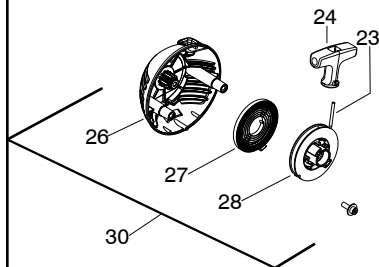

Parts List No. 545192138		Husqvarna® PARTS LIST	MODEL 128LD (Loves)	
Date 5/28/09	Replaces 545192138 - 4/22/09		NOTE : Illustration may differ from actual model due to design changes.	Page: 4

***** **Service Reference** *****

Note : Due to product improvements, your unit may have a different starter housing assembly. Please refer to the serial number on your unit and order the parts below.

Serial Number - 2008-365N and lower, please use the following parts:

- Ref.# 23 - 545029901 - Kit - Rope
- Ref.# 24 - 530150318 - Handle - Starter
- Ref.# 26 - 545029603 - Starter Hsg w/eyelet
- Ref.# 27 - 545029801 - Kit - Starter Spring
- Ref.# 28 - 545029701 - Kit - Starter Pulley
- Ref.# 30 - 545106301 - Assy - Starter Housing