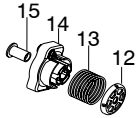

Parts List No. 545192138		Husqvarna® PARTS LIST	MODEL 128LD (Lowes)	
Date 5/28/09	Replaces 545192138 - 4/22/09		NOTE : Illustration may differ from actual model due to design changes.	Page: 3

***** **Service Reference** *****

Note : Due to product improvements, your unit may have a different starter system.
Please refer to the serial number on your unit and order the parts below.

Serial Number - 2008-365N and lower, please use the following parts:

- Ref.# 12 - 530016475 Washer - Starter
- Ref.# 13 - 545160301 Spring - Starter Cup
- Ref.# 14 - 545102303 Assy - Starter Cup
- Ref.# 15 - 530059800 Coupling - Starter

Serial Number - 2009-001N and higher, please use the following parts:

- Page 2, Ref.# 12 - 503873305 Assy - Starter Pawl

***** **Service Reference** *****

Note : Due to product improvements, your unit may have a different fuel tank assembly.
Please refer to the serial number on your unit and order the parts below.

Serial Number - 2008-365N and lower, please use the following parts:

- Ref.# 17 - 545081897 - Kit - Fuel Line
- Ref.# 20 - 545105105 - Assy - Fuel Tank (Incl. filter, lines, cap)