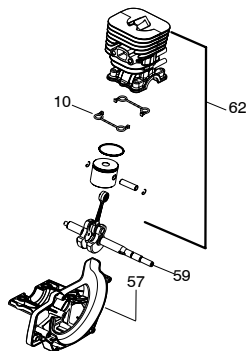

Serial Number - 2009-001N and higher, please use the following parts:

- Page 2, Ref.# 10 - 545008084 Seal - Cylinder (kit)
- Page 2, Ref.# 57 - 545195601 Crankcase
- Page 2, Ref.# 59 - 545195202 Assy-Crankshaft
- Page 2, Ref.# 62 - 545008082 Kit - Cylinder / Piston