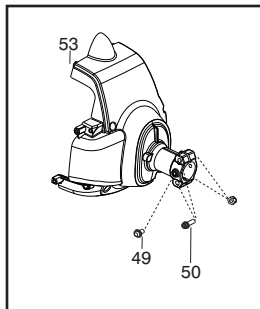

Serial Number - 2010-73N and higher, please use the following parts:

- Ref.# 49 - 530015805 - Screw
- Ref.# 50 - 530015774 - Screw
- Ref.# 53 - 545205201 - Assy. - Fan Housing