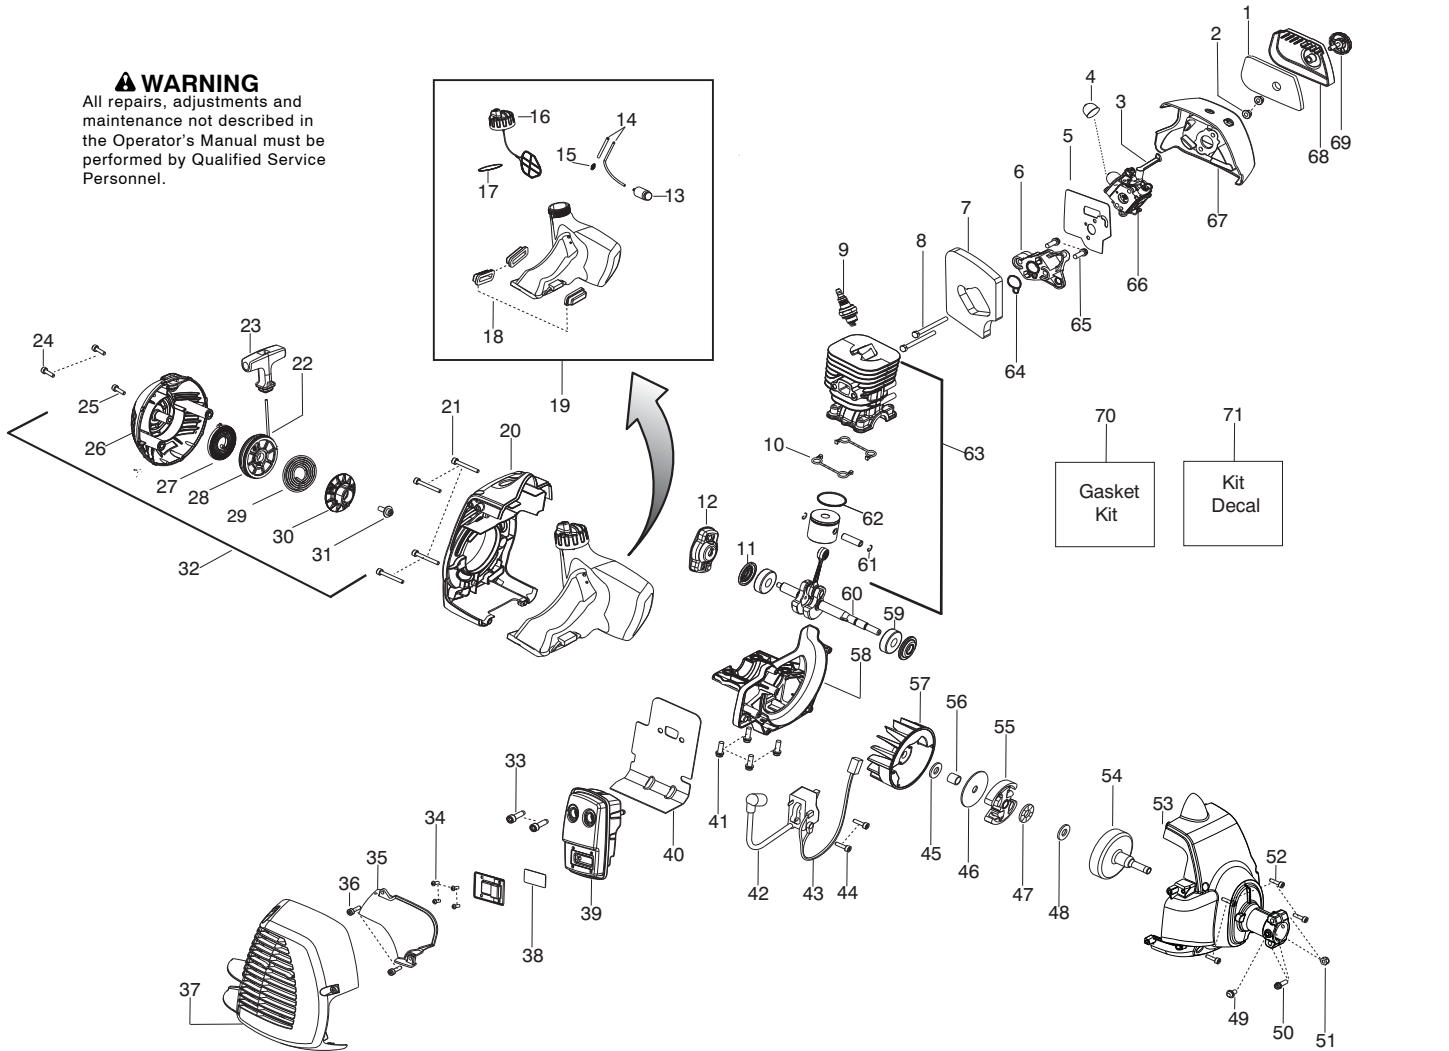

Parts List No. 545192187		Husqvarna® PARTS LIST	MODEL 128LD (US/CAN)	
Date 3/09/10	Replaces 545192187 - 8/28/09		NOTE : Illustration may differ from actual model due to design changes.	Page: 2

⚠ WARNING

All repairs, adjustments and maintenance not described in the Operator's Manual must be performed by Qualified Service Personnel.

Ref.	Part No.	Description	Ref.	Part No.	Description	Ref.	Part No.	Description
1.	530150253	Filter	26.	576382101	Hsg. - Starter (KIT)	49.	★★★★★	Screw
2.	530016101	Nut - Carb. Screw	27.	545008087	Kit - Spring	50.	★★★★★	Screw
3.	530057844	Lever - Choke	28.	545008078	Kit - Starter Pulley	51.	530015768	Nut
4.	530058709	Bulb - Purge	29.	544038802	Spring - Driver	52.	530016456	Screw
5.	545008086	Kit - Carb. Gasket (Incl. 7,64)	30.	544038702	Pulley - Driver	53.	★★★★★	Assy - Fan Housing
6.	530035596	Adaptor - Carb.	31.	530016468	Screw	54.	530150039	Assy - Clutch Drum
7.	545008084	Foam - Gasket (kit)	32.	576368301	Assy - Starter Hsg. (Incl. 22,23,25 - 31)	55.	530055122	Assy - Clutch
8.	530016400	Bolt	33.	530058982	Bolt - Muffler	56.	530057852	Spacer
9.	952030201	Plug - Spark (RCJ-8Y)	34.	530015241	Screw	57.	530039242	Flywheel
10.	545008084	Seal - Cylinder (kit)	35.	530150440	Shield - Heat	58.	545195601	Crankcase - Cast
11.	545008084	Seal - Crankshaft (kit)	36.	530016449	Screw	59.	545013401	Bearing
12.	503873305	Assy - Starter Pawl	37.	576215001	Kit - Muffler Guard (Incl. Screws)	60.	545195202	Assy - Crankshaft
13.	530095646	Assy - Fuel Filter	38.	545030501	Kit - Spark (Incl. 34)	61.	530015162	Retainer - Piston Pin
14.	530069599	Kit - Fuel Line (Incl. 15)	39.	574031501	Kit - Muffler	62.	530019283	Ring - Piston
15.	530023877	Fitting - Fuel line	40.	545008084	Gasket - Paper Met.(kit)	63.	545008082	Kit - Piston/Cyl.(Incl. 61,62)
16.	530150350	Assy - Cap w/ret.(Incl. 17)	41.	530015897	Screw	64.	545008084	Seal - adaptor (kit)
17.	545008084	O-ring - Fuel Cap (kit)	42.	545046701	Module	65.	530015897	Screw
18.	530059780	Isolator - Fuel Tank	43.	530039227	Assy - Leadwire	66.	545081848	Kit - Carb. (Incl. 3,4,5)
19.	545180870	Kit - Fuel Tank Assy. (Incl. 13,14,15,16,17,18)	44.	530016456	Screw	67.	545084601	Airbox
20.	576382101	Shroud - Rear (KIT)	45.	530016463	Washer	68.	530057846	Cover - Air Box
21.	530016448	Screw	46.	530094189	Washer - Clutch	69.	530059796	Assy - Knob
22.	545008079	Kit - Rope	47.	545173401	Bearing - Thrust	70.	545008084	Kit - Gasket (Incl. 5,7,10,11,17,40,64)
23.	545043205	Handle - Starter	48.	530016420	Washer - Thrust	71.	545180886	Kit - Decal
24.	530016426	Screw						
25.	530016449	Screw						

✓ = New Part Number For This IPL

★ = Refer to the Service Reference Indicated for more information.(Located at the END of the IPL)