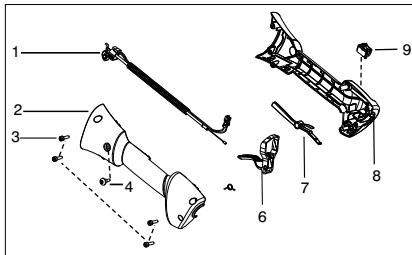

- Ref.# 1 - 576139401 - Assy. - Cable/Wire Harness
- Ref.# 2 - 545223001 - Housing-throttle (RH)
- Ref.# 3 - 530016449 - Screw
- Ref.# 4 - 530015805 - Screw
- Ref.# 6 - 574355301 - Trigger
- Ref.# 7 - 574355401 - Lockout - Throttle
- Ref.# 8 - 545223201 - Housing-throttle (LH)
- Ref.# 9 - 545049309 - Switch

***** **Service Reference** *****

Note : Due to product improvements, your unit may have a different fan housing assembly.
Please refer to the serial number on your unit and order the parts below.