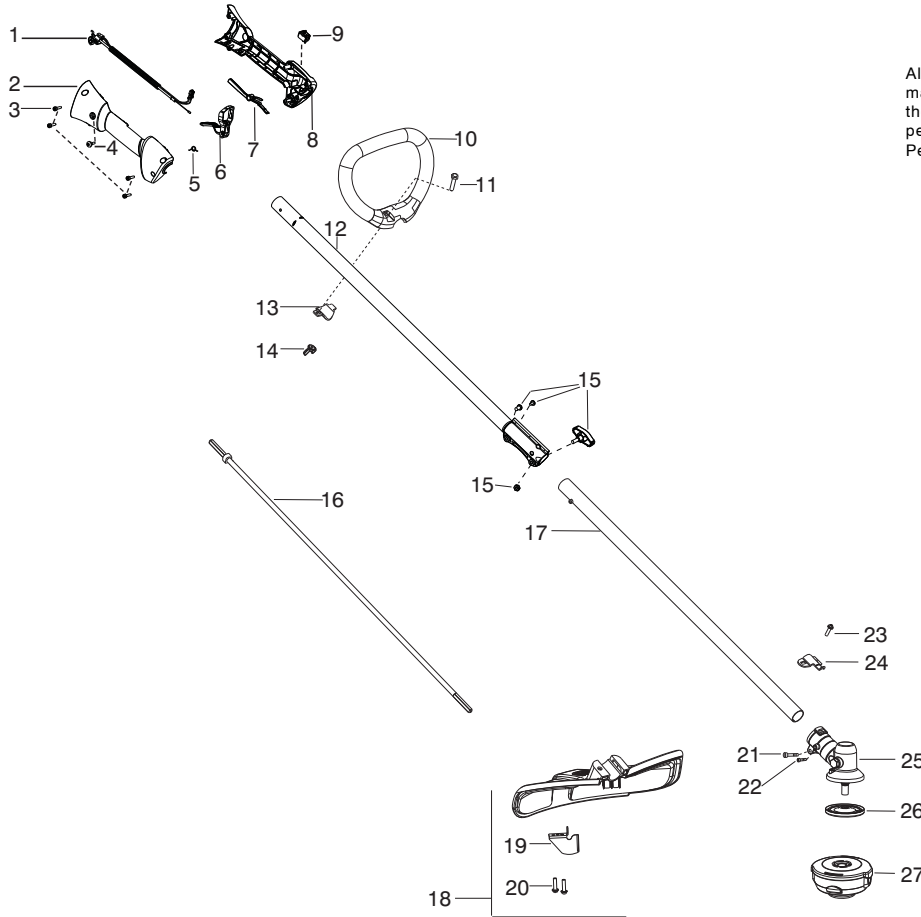

Parts List No. 545192187		Husqvarna ® PARTS LIST	MODEL 128LD (US/CAN)
Date 3/09/10	Replaces 545192187 - 8/28/09		NOTE : Illustration may differ from actual model due to design changes.

⚠ WARNING
All repairs, adjustments and maintenance not described in the Operator's Manual must be performed by Qualified Service Personnel.

Ref.	Part No.	Description	Ref.	Part No.	Description
1.	★★★★★	Assy - Cable/Wire Harness	20.	530015814	Screw
2.	★★★★★	Housing - Throttle (RH)	21.	530016014	Screw
3.	★★★★★	Screw	22.	530016301	Screw
4.	★★★★★	Screw	23.	530015771	Screw
5.	530016454	Spring - Trigger	24.	530057554	Bracket - Shield
6.	★★★★★	Trigger	25.	530096295	Assy - Gearbox
7.	★★★★★	Lockout - Throttle	26.	537234901	Driver Disc
8.	★★★★★	Housing - Throttle (LH)	27.	537338306	Assy - T25 Cutting Head
9.	★★★★★	Kit - Switch	Not Shown		
10.	545042201	Handle - Assist	✓	115275126	Manual
11.	530015820	Bolt		530031159	Wrench - Hex (5/32")
12.	✓ 575261201	Kit - Driveshaft Upper (Incl. 15, & flex)			
13.	530059185	Clamp - Handle Assist			
14.	530016152	Wingnut			
15.	✓ 575291801	Kit -Knob / Screw			
16.	545132002	Flexshaft			
17.	545180848	Kit - Lower Shaft			
18.	545030901	Kit - Shield (Incl. 19,20,23)			
19.	530052286	Limiter - Line			

✓ = New Part Number For This IPL

★ = Refer to the Service Reference Indicated for more information.(Located at the END of the IPL)

Parts List No. 545192187		Husqvarna ® PARTS LIST	MODEL 128LD (US/CAN)
Date 3/09/10	Replaces 545192187 - 8/28/09		NOTE : Illustration may differ from actual model due to design changes.