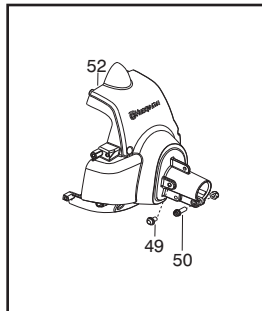

Serial Number - 2010-72N and lower, please use the following parts:

- Ref.# 49 - 530016469 - Screw
- Ref.# 50 - 530016470 - Screw
- Ref.# 52 - 545017501 - Assy. - Fan Housing