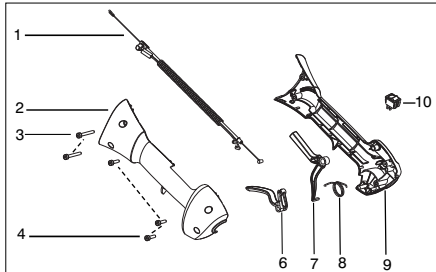

Parts List No. 545192187		Husqvarna® PARTS LIST	MODEL 128LD (US/CAN)	
Date 3/09/10	Replaces 545192187 - 8/28/09		NOTE : Illustration may differ from actual model due to design changes.	Page: 3

***** **Service Reference** *****

Note : Due to product improvements, your unit may have a different throttle housing assembly.
Please refer to the serial number on your unit and order the parts below.

Serial Number - 2010-72N and lower, please use the following parts:

- Ref.# 1 - 545125301 - Assy-Cable/Wire Harness
- Ref.# 2 - 545062001 - Housing-throttle (RH)
- Ref.# 3 - 530016448 - Screw
- Ref.# 4 - 530016449 - Screw
- Ref.# 6 - 545066001 - Trigger
- Ref.# 7 - 530059804 - Lockout - Throttle
- Ref.# 8 - 545045601 - Spring - Lockout
- Ref.# 9 - 545067001 - Housing-throttle (LH)
- Ref.#10- 545030601 - Kit - Switch

Serial Number - 2010-73N and higher, please use the following parts: