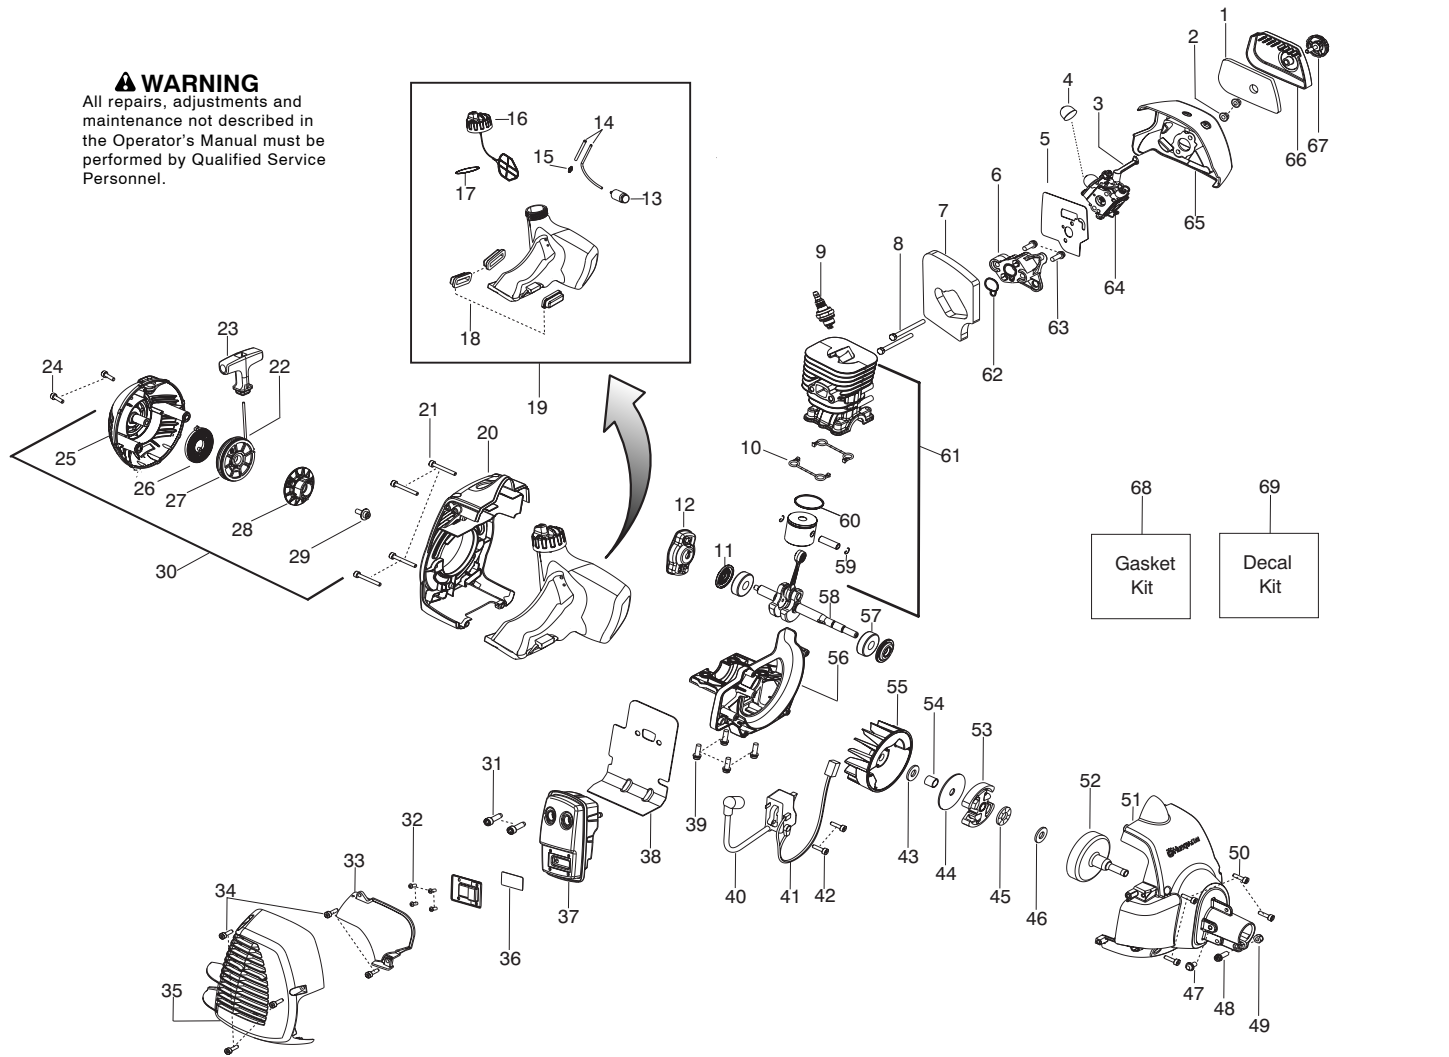

Parts List No. 545192187		Husqvarna® PARTS LIST	MODEL 128LD (US/CAN)	
Date 3/12/09	Replaces 545192187 - 1/26/09		NOTE : Illustration may differ from actual model due to design changes.	Page: 2

⚠ WARNING
All repairs, adjustments and maintenance not described in the Operator's Manual must be performed by Qualified Service Personnel.

Ref.	Part No.	Description	Ref.	Part No.	Description	Ref.	Part No.	Description
1.	530150253	Filter	25.	545186502	Hsg. - Starter w/eyelet	49.	530015768	Nut
2.	530016101	Nut - Carb. Screw	26.	545008087	Kit - Spring	50.	530016456	Screw
3.	530057844	Lever - Choke	27.	545008078	Kit - Starter Pulley	51.	545017501	Assy - Fan Housing
4.	530058709	Bulb - Purge	28.	544038702	Pulley - Driver	52.	530150039	Assy - Clutch Drum
5.	545008086	Kit - Carb. Gasket (Incl. 7,62)	29.	530016468	Screw	53.	530055122	Assy - Clutch
6.	530035596	Adaptor - Carb.	30.	545186501	Assy - Starter Hsg.(Incl. 22,23,25,26,27,28,29)	54.	530057852	Spacer
7.	545008084	Foam - Gasket (kit)	31.	530058982	Bolt - Muffler	55.	530039242	Flywheel
8.	530016400	Bolt	32.	530015241	Screw	56.	545195601	Crankcase - Cast
9.	952030201	Plug - Spark (RCJ-8Y)	33.	530150440	Shield - Heat	57.	545013401	Bearing
10.	545008084	Seal - Cylinder (kit)	34.	530016449	Screw	58.	545195202	Assy - Crankshaft
11.	545008084	Seal - Crankshaft (kit)	35.	545104901	Guard - Muffler	59.	530015162	Retainer - Piston Pin
12.	503873305	Assy - Starter Pawl	36.	545030501	Kit - Spark (Incl. 32)	60.	530019283	Ring - Piston
13.	530095646	Assy - Fuel Filter	37.	545057501	Assy - Muffler	61.	545008082	Kit - Piston/Cyl.(Incl. 59,60)
14.	530069599	Kit - Fuel Line (Incl. 15)	38.	545008084	Gasket - Paper Met.(kit)	62.	545008084	Seal - adaptor (kit)
15.	530023877	Fitting - Fuel line	39.	530015897	Screw	63.	530015897	Screw
16.	530150350	Assy - Cap w/ret.(Incl. 17)	40.	545046701	Module	64.	545081850	Kit - Carb. (Incl. 3,4,5)
17.	545008084	O-ring - Fuel Cap (kit)	41.	530039227	Assy - Leadwire	65.	545084601	Airbox
18.	530059780	Isolator - Fuel Tank	42.	530016456	Screw	66.	530057846	Cover - Air Box
19.	545180870	Kit - Fuel Tank Assy. (Incl. 13,14,15,16,17,18)	43.	530016463	Washer	67.	530059796	Assy - Knob
20.	530057851	Shroud - Rear	44.	530094189	Washer - Clutch	68.	545008084	Kit - Gasket (Incl. 5,7,10,11,17,38,62)
21.	530016448	Screw	45.	545173401	Bearing - Thrust	69.	545180886	Kit - Decal
22.	545008079	Kit - Rope	46.	530016420	Washer - Thrust			
23.	545043204	Handle - Starter	47.	530016469	Screw			
24.	530016426	Screw	48.	530016470	Screw			

[Order Husqvarna 128LD Parts on eBay](https://www.ebay.com/itm/545192187)