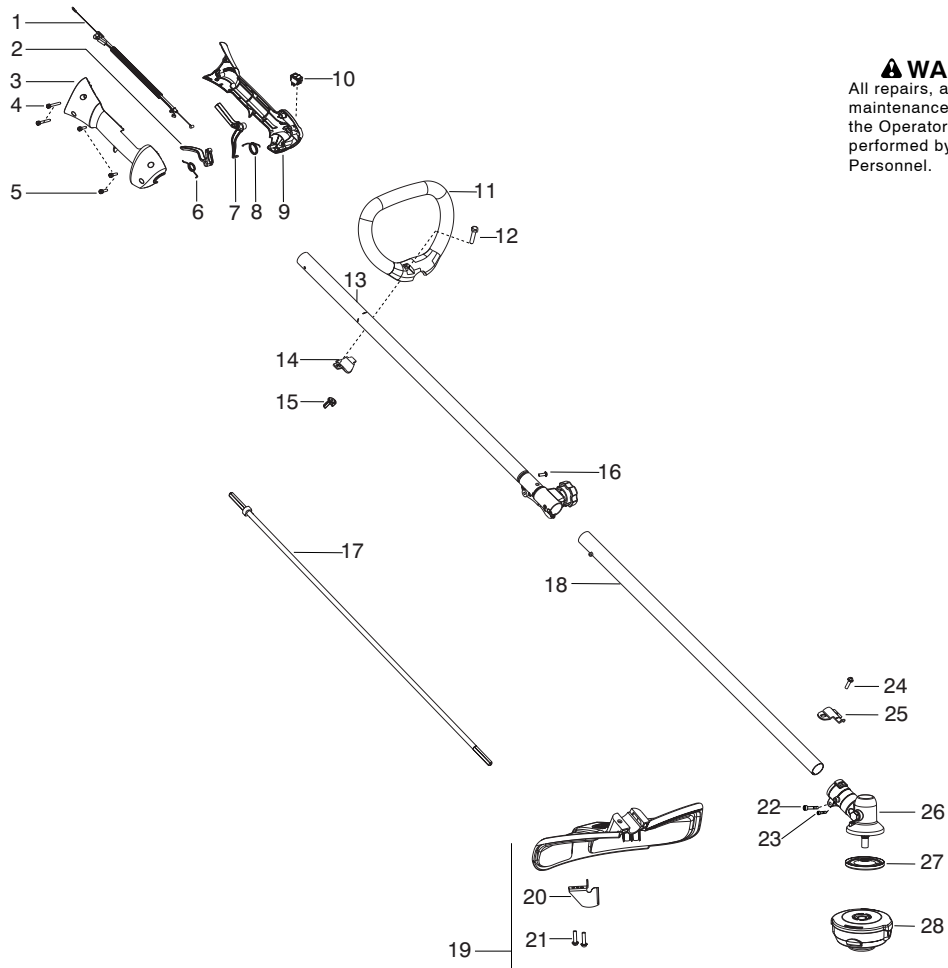

128 LD

Spare parts
Ersatzteile
Pièces détachées
Reserve onderdelen
Repuestos
Reservdelar

Parts List No. 545192187		Husqvarna® PARTS LIST	MODEL 128LD (US/CAN)
Date 3/12/09	Replaces 545192187 - 1/26/09	NOTE : Illustration may differ from actual model due to design changes.	
			Page: 1

WARNING
All repairs, adjustments and maintenance not described in the Operator's Manual must be performed by Qualified Service Personnel.

Ref.	Part No.	Description	Ref.	Part No.	Description
1.	545125301	Assy - Cable/Wire Harness	21.	530015814	Screw
2.	545066001	Trigger	22.	530016014	Screw
3.	545062001	Housing - Throttle (RH)	23.	530016224	Screw
4.	530016448	Screw	24.	530015771	Screw
5.	530016449	Screw	25.	530057554	Bracket - Shield
6.	530016454	Spring - Trigger	26.	530096295	Assy - Gearbox
7.	530059804	Lockout - Throttle	27.	537234901	Driver Disc
8.	545045601	Spring - Lockout	28.	537338306	Assy - T25 Cutting Head
9.	545067001	Housing - Throttle (LH)			
10.	545030601	Kit - Switch		<div style="border: 1px solid black; padding: 2px; display: inline-block;">Not Shown</div>	
11.	545042201	Handle - Assist			
12.	530015820	Bolt		530031159	Wrench - Hex (5/32")
13.	545003370	Kit - Driveshaft Upper (Incl. 16, & flex)			
14.	530059185	Clamp - Handle Assist			
15.	530016152	Wingnut			
16.	530016344	Screw			
17.	545132002	Flexshaft			
18.	545180848	Kit - Lower Shaft			
19.	545030901	Kit - Shield (Incl. 20,21,24)			
20.	530052286	Limiters - Line			

✓ = New Part Number For This IPL

★ = Refer to the Service Reference Indicated for more information.(Located at the END of the IPL)

[Order Husqvarna 128LD Parts on eBay](#)

Parts List No. 545192187		Husqvarna ® PARTS LIST	MODEL 128LD (US/CAN)
Date 3/12/09	Replaces 545192187 - 1/26/09		NOTE : Illustration may differ from actual model due to design changes.