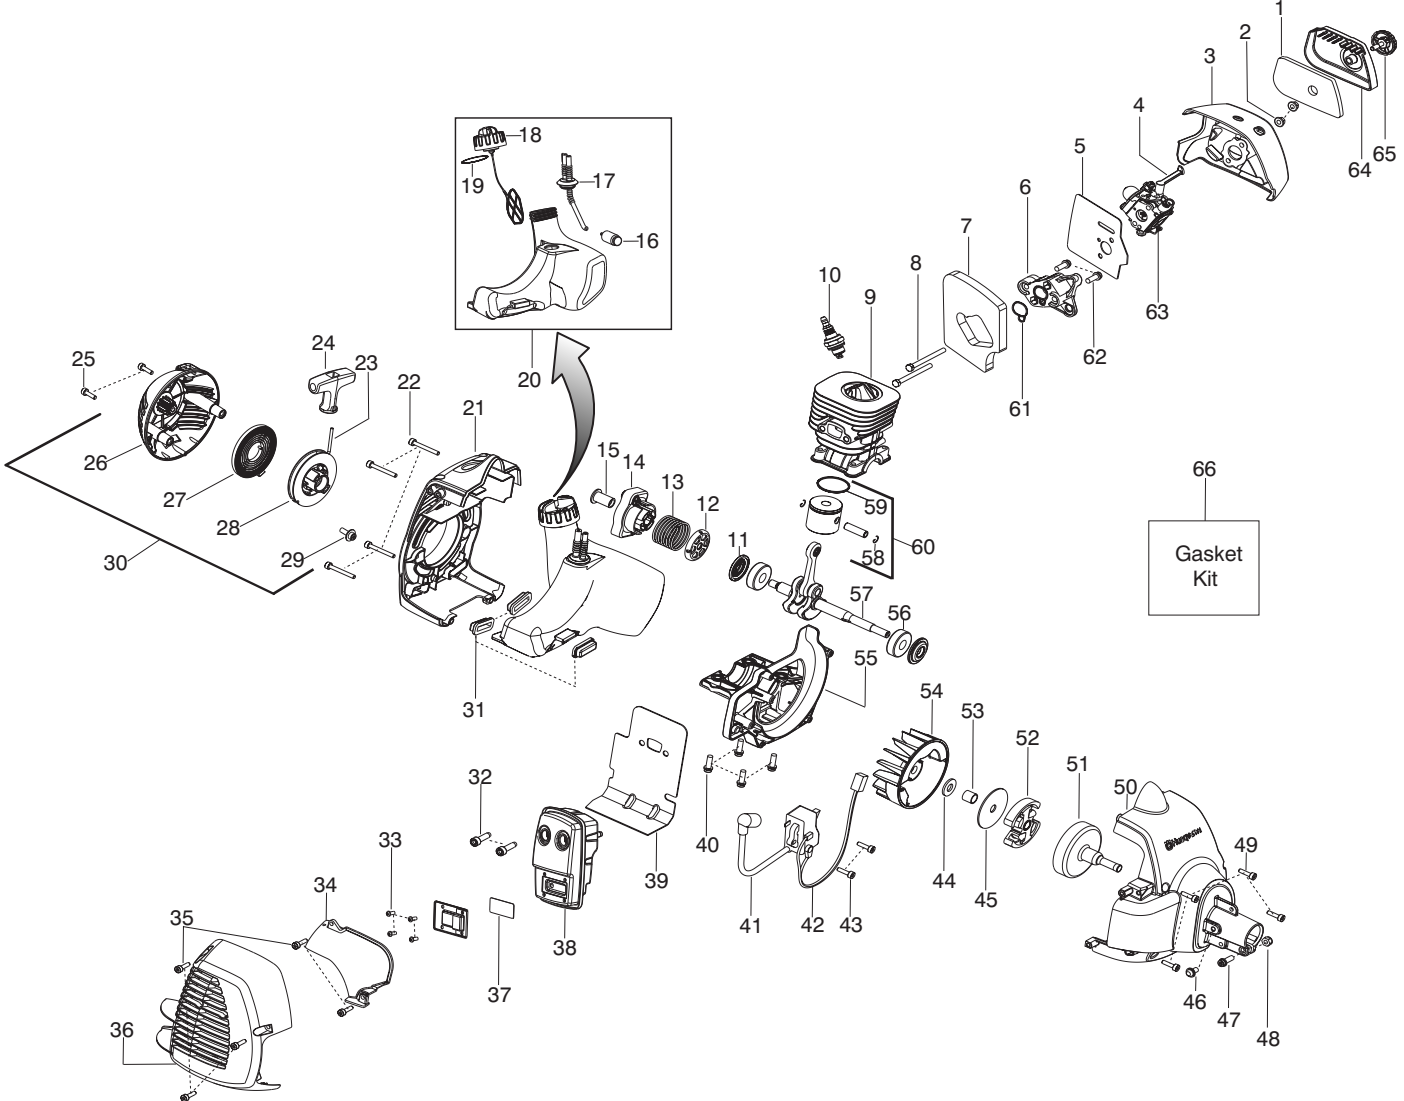

Ref.	Part No.	Description	Ref.	Part No.	Description
1.	★ ★ ★ ★ ★	Assy-Cable/Wire Harness	19.	530015814	Screw
2.	545062001	Housing-Throttle (RH)	20.	530015771	Screw
3.	530016448	Screw	21.	530057554	Bracket-Shield
4.	530016449	Screw	22.	530016014	Screw
5.	530016454	Spring-Trigger	23.	545003902	Screw
6.	545066001	Trigger	24.	537234901	Driver Disc
7.	530059804	Lockout-Throttle	25.	530096295	Assy-Gearbox
8.	545045601	Spring-Lockout	26.	5373383-02	Assy-T25 Cutting Head
9.	545067001	Housing-Throttle (LH)			
10.	545030601	Kit-Switch			
11.	530015820	Bolt			
12.	545042201	Handle-Assist			
13.	545180807	Kit-Driveshaft SST (Incl. decal, 21,22,23,25)			
14.	530059185	Clamp-Handle			
15.	530016152	Wingnut			
16.	★ ★ ★ ★ ★	Flex shaft			
17.	545030901	Kit-Shield (Incl. 18,19,20)			
18.	530052286	Limiters-Line			
				Not Shown	
				545146947	(USA)
				545059001	Decal-Warning

✓ = New Part Number For This IPL

★ = Refer to the Service Reference Indicated for more information.(Located at the END of the IPL)

Parts List No. 545014315		Husqvarna [®] PARTS LIST	MODEL 125L (US)
Date 9/11/08	Replaces 545014315 - 2/01/08		Page: 2
NOTE : Illustration may differ from actual model due to design changes.			

Not Shown

530058709 Bulb-Purge

✓ = New Part Number For This IPL

★ = Refer to the Service Reference Indicated for more information.(Located at the END of the IPL)

Parts List No. 545014315		 Husqvarna ® PARTS LIST	MODEL 125L (US)
Date 9/11/08	Replaces 545014315 - 2/01/08		NOTE : Illustration may differ from actual model due to design changes.

Parts List No. 545014315		 Husqvarna ® PARTS LIST	MODEL 125L (US)
Date 9/11/08	Replaces 545014315 - 2/01/08		NOTE : Illustration may differ from actual model due to design changes.

***** **Service Reference** *****