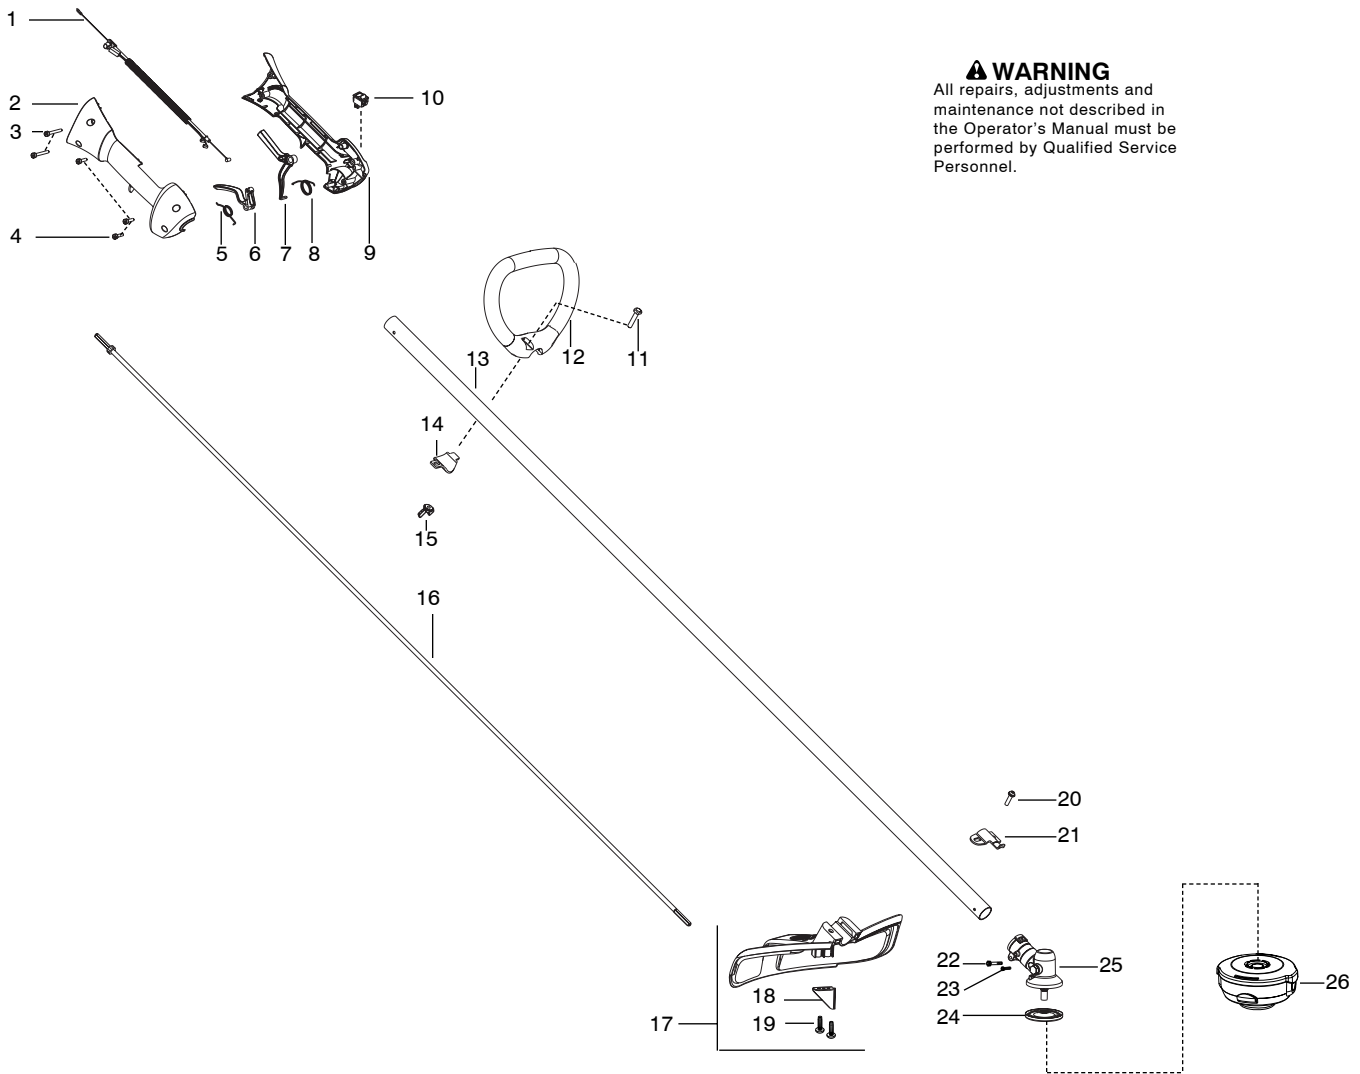

⚠ WARNING
All repairs, adjustments and maintenance not described in the Operator's Manual must be performed by Qualified Service Personnel.

Ref.	Part No.	Description	Ref.	Part No.	Description
1.	★ ★ ★ ★ ★	Assy-Cable/Wire Harness	19.	530015814	Screw
2.	545062001	Housing-Throttle (RH)	20.	530015771	Screw
3.	530016448	Screw	21.	530057554	Bracket-Shield
4.	530016449	Screw	22.	530016014	Screw
5.	530016454	Spring-Trigger	23.	545003902	Screw
6.	545066001	Trigger	24.	537234901	Driver Disc
7.	530059804	Lockout-Throttle	25.	530096295	Assy-Gearbox
8.	545045601	Spring-Lockout	26.	5373383-02	Assy-T25 Cutting Head
9.	545067001	Housing-Throttle (LH)			
10.	545030601	Kit-Switch			
11.	530015820	Bolt			
12.	545042201	Handle-Assist			
13.	545180807	Kit-Driveshaft SST (Incl. decal, 21,22,23,25)			
14.	530059185	Clamp-Handle			
15.	530016152	Wingnut			
16.	★ ★ ★ ★ ★	Flex shaft			
17.	545030901	Kit-Shield (Incl. 18,19,20)			
18.	530052286	Limiters-Line			
				Not Shown	
				545146947	(USA)
				545059001	Decal-Warning

✓ = New Part Number For This IPL

★ = Refer to the Service Reference Indicated for more information.(Located at the END of the IPL)