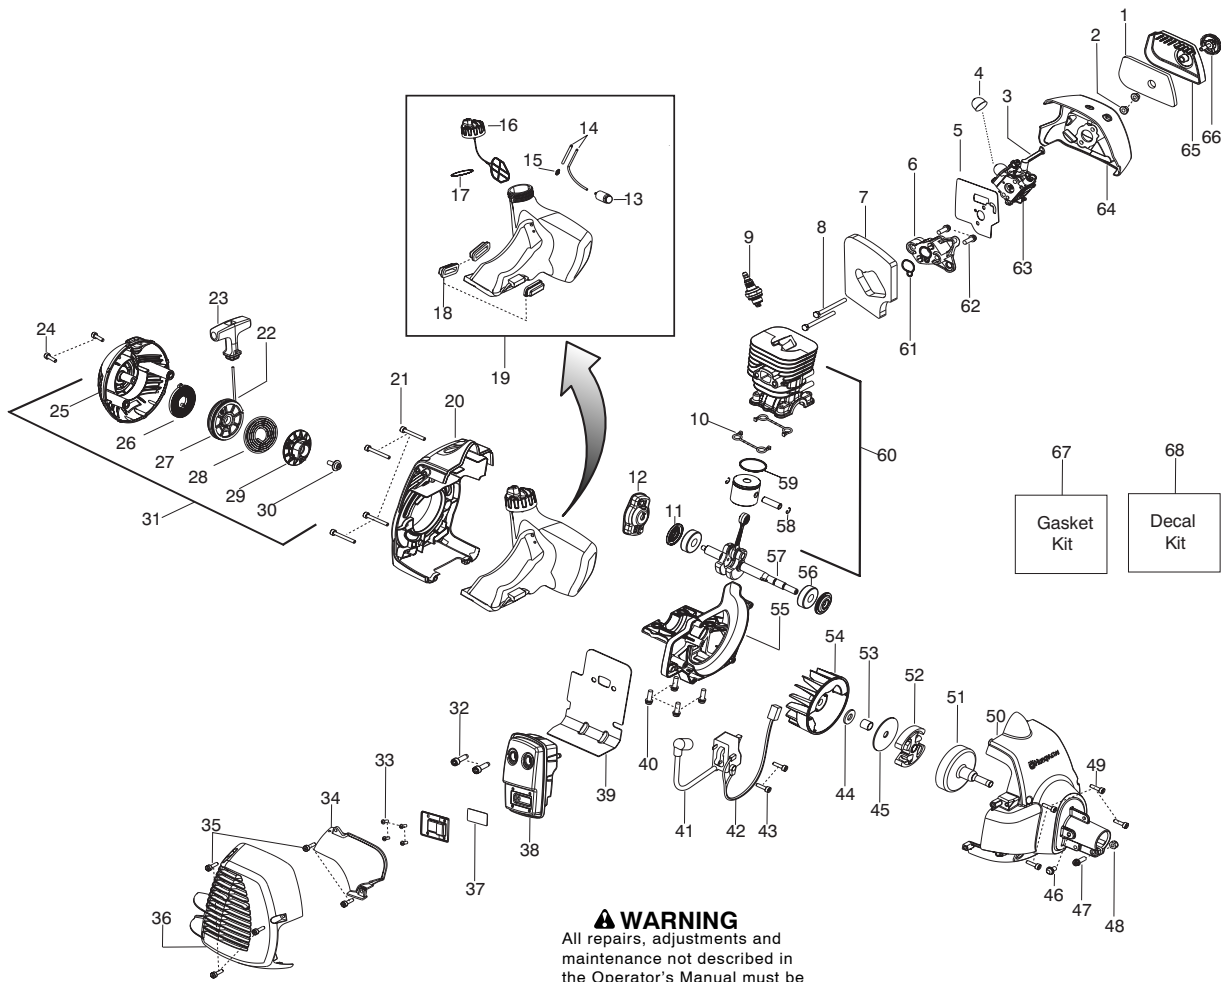

⚠ WARNING
All repairs, adjustments and maintenance not described in the Operator's Manual must be performed by Qualified Service Personnel.

Ref.	Part No.	Description	Ref.	Part No.	Description
1.	545125301	Assy-Cable/Wire Harness	19.	530015814	Screw
2.	545062001	Housing-Throttle (RH)	20.	530015771	Screw
3.	530016448	Screw	21.	530057554	Bracket-Shield
4.	530016449	Screw	22.	530016014	Screw
5.	530016454	Spring-Trigger	23.	545003902	Screw
6.	545066001	Trigger	24.	537234901	Driver Disc
7.	530059804	Lockout-Throttle	25.	530096295	Assy-Gearbox
8.	545045601	Spring-Lockout	26.	537338306	Assy-T25 Cutting Head
9.	545067001	Housing-Throttle (LH)			
10.	545030601	Kit-Switch			
11.	530015820	Bolt			
12.	545042201	Handle-Assist			
13.	545008081	Kit-Driveshaft SST (Incl. decal, 21,22,23,25)			
14.	530059185	Clamp-Handle			
15.	530016152	Wingnut			
16.	545007507	Flex shaft			
17.	545030901	Kit-Shield (Incl. 18,19,20)			
18.	530052286	Limiter-Line			
					Not Shown

✓ = New Part Number For This IPL

★ = Refer to the Service Reference Indicated for more information.(Located at the END of the IPL)

Parts List No. 545011599		Husqvarna ® PARTS LIST	MODEL 128L (US/CAN)
Date 5/28/09	Replaces 545011599 - 4/22/09		NOTE : Illustration may differ from actual model due to design changes.