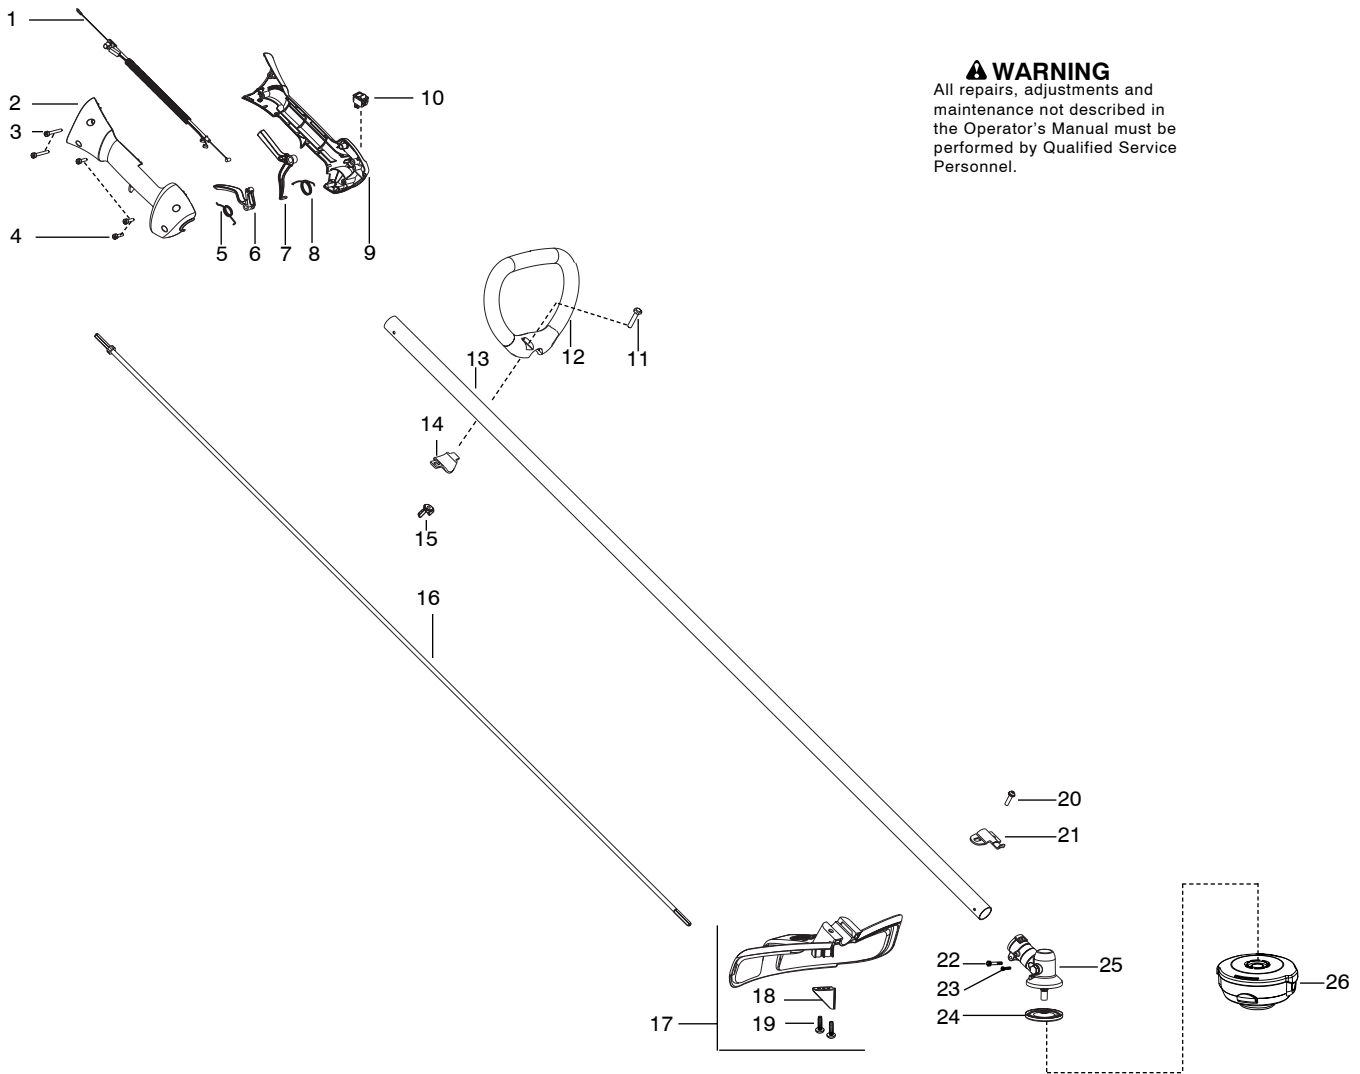

128L

Spare parts

Ersatzteile

Pièces détachées

Reserve onderdelen

Repuestos

Reservdelar

Parts List No. 545011599		Husqvarna ® PARTS LIST	MODEL 128L (US/CAN)
Date 5/28/09	Replaces 545011599 - 4/22/09		NOTE : Illustration may differ from actual model due to design changes.

⚠ WARNING
All repairs, adjustments and maintenance not described in the Operator's Manual must be performed by Qualified Service Personnel.

Ref.	Part No.	Description	Ref.	Part No.	Description
1.	545125301	Assy-Cable/Wire Harness	19.	530015814	Screw
2.	545062001	Housing-Throttle (RH)	20.	530015771	Screw
3.	530016448	Screw	21.	530057554	Bracket-Shield
4.	530016449	Screw	22.	530016014	Screw
5.	530016454	Spring-Trigger	23.	545003902	Screw
6.	545066001	Trigger	24.	537234901	Driver Disc
7.	530059804	Lockout-Throttle	25.	530096295	Assy-Gearbox
8.	545045601	Spring-Lockout	26.	537338306	Assy-T25 Cutting Head
9.	545067001	Housing-Throttle (LH)			
10.	545030601	Kit-Switch			
11.	530015820	Bolt			
12.	545042201	Handle-Assist			
13.	545008081	Kit-Driveshaft SST (Incl. decal, 21,22,23,25)			
14.	530059185	Clamp-Handle			
15.	530016152	Wingnut			
16.	545007507	Flex shaft			
17.	545030901	Kit-Shield (Incl. 18,19,20)			
18.	530052286	Limiter-Line			
					Not Shown

✓ = New Part Number For This IPL

★ = Refer to the Service Reference Indicated for more information.(Located at the END of the IPL)

Parts List No. 545011599		Husqvarna ® PARTS LIST	MODEL 128L (US/CAN)
Date 5/28/09	Replaces 545011599 - 4/22/09		NOTE : Illustration may differ from actual model due to design changes.

↖ = New Part Number For This IPL

★ = Refer to the Service Reference Indicated for more information.(Located at the END of the IPL)