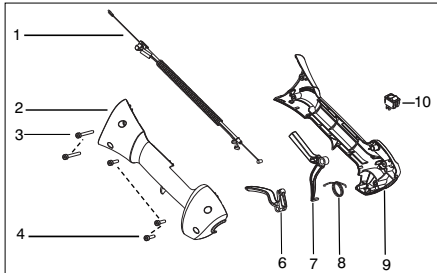

Parts List No. 545011599		Husqvarna® PARTS LIST	MODEL 128L (US/CAN)	
Date 3/08/10	Replaces 545011599 - 8/28/09		NOTE : Illustration may differ from actual model due to design changes.	Page: 3

***** Service Reference *****

Note : Due to product improvements, your unit may have a different throttle housing assembly.
Please refer to the serial number on your unit and order the parts below.

Serial Number - 2010-72N and lower, please use the following parts:

- Ref.# 1 - 545125301 - Assy-Cable/Wire Harness
- Ref.# 2 - 545062001 - Housing-throttle (RH)
- Ref.# 3 - 530016448 - Screw
- Ref.# 4 - 530016449 - Screw
- Ref.# 6 - 545066001 - Trigger
- Ref.# 7 - 530059804 - Lockout - Throttle
- Ref.# 8 - 545045601 - Spring - Lockout
- Ref.# 9 - 545067001 - Housing-throttle (LH)
- Ref.#10- 545030601 - Kit - Switch

Serial Number - 2010-73N and higher, please use the following parts: