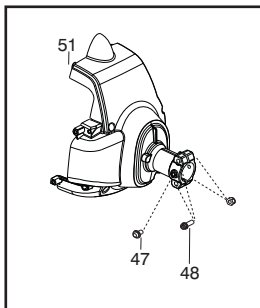

1. Serial Number - 2010-73N and higher, please use the following parts:
2. Ref.# 47 - 530015805 - Screw
   - Ref.# 48 - 530015774 - Screw
   - Ref.# 51 - 545205201 - Assy. - Fan Housing