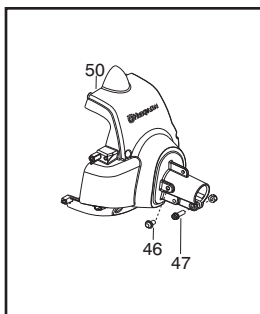

1. Serial Number - 2010-72N and lower, please use the following parts:
2. Ref.# 46 - 530016469 - Screw
   - Ref.# 47 - 530016470 - Screw
   - Ref.# 50 - 545017501 - Assy. - Fan Housing