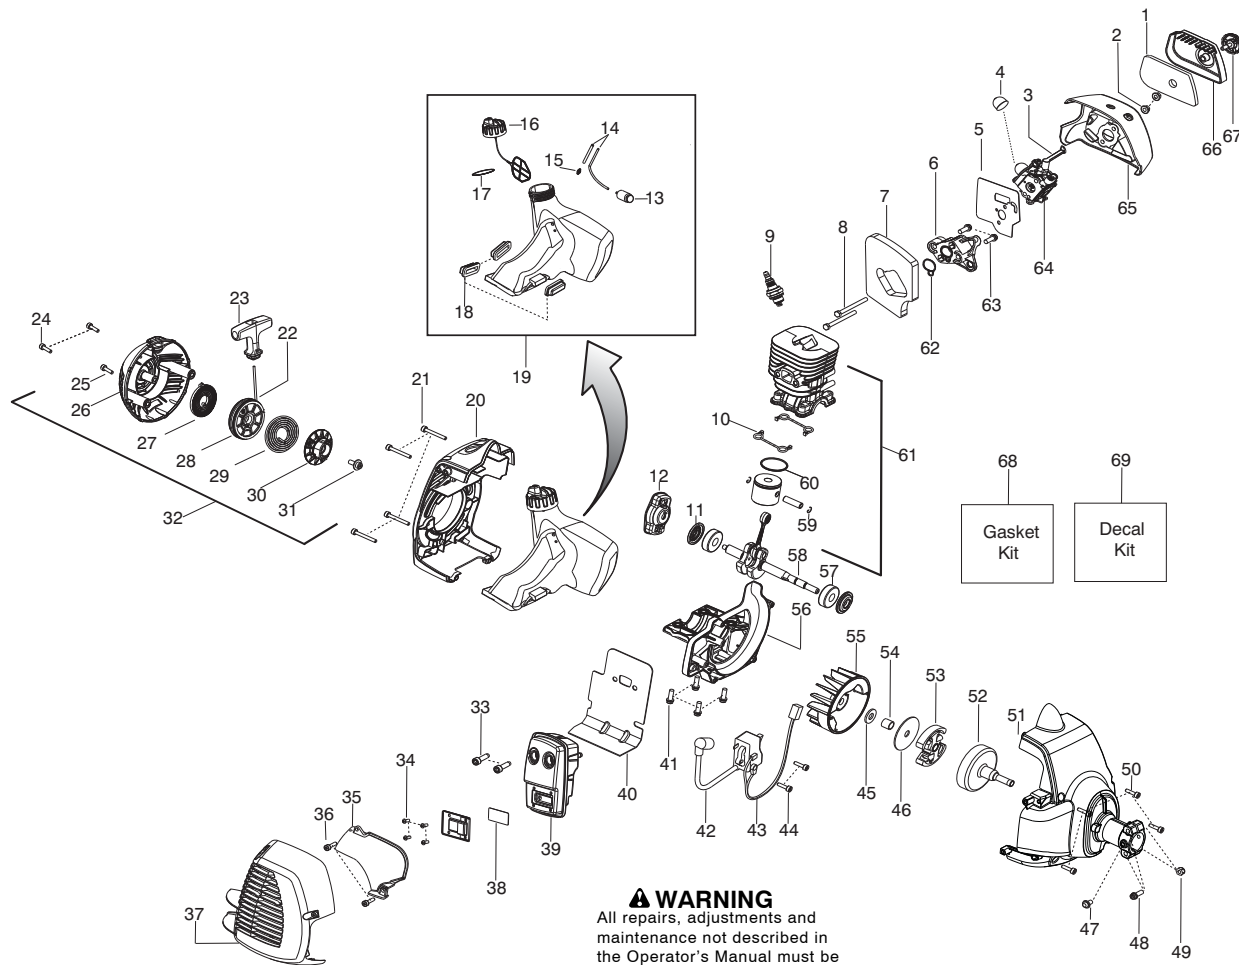

Parts List No. 545011599		Husqvarna ® PARTS LIST	MODEL 128L (US/CAN)
Date 3/08/10	Replaces 545011599 - 8/28/09		NOTE : Illustration may differ from actual model due to design changes.

Ref.	Part No.	Description	Ref.	Part No.	Description
1. ✓	★ ★ ★ ★ ★ ★	Assy-Cable/Wire Harness	18.	530015814	Screw
2. ✓	★ ★ ★ ★ ★ ★	Housing-Throttle (RH)	19.	530015771	Screw
3. ✓	★ ★ ★ ★ ★ ★	Screw	20.	530057554	Bracket-Shield
4. ✓	★ ★ ★ ★ ★ ★	Screw	21.	530016014	Screw
5.	530016454	Spring-Trigger	22.	545003902	Screw
6. ✓	★ ★ ★ ★ ★ ★	Trigger	23.	537234901	Driver Disc
7. ✓	★ ★ ★ ★ ★ ★	Lockout-Throttle	24.	530096295	Assy-Gearbox
8. ✓	★ ★ ★ ★ ★ ★	Housing-Throttle (LH)	25.	537338306	Assy-T25 Cutting Head
9. ✓	★ ★ ★ ★ ★ ★	Kit-Switch			
10.	530015820	Bolt			
11.	545042201	Handle-Assist			
12. ✓	575755501	Kit-Driveshaft SST (Incl. decal, 20,21,22,24)			
13.	530059185	Clamp-Handle			
14.	530016152	Wingnut			
15.	545007507	Flex shaft			
16.	545030901	Kit-Shield (Incl. 17,18,19)			
17.	530052286	Limiters-Line			
				Not Shown	
				545196750	Manual

✓ = New Part Number For This IPL

★ = Refer to the Service Reference Indicated for more information.(Located at the END of the IPL)

Parts List No. 545011599		Husqvarna ® PARTS LIST	MODEL 128L (US/CAN)
Date 3/08/10	Replaces 545011599 - 8/28/09		NOTE : Illustration may differ from actual model due to design changes.