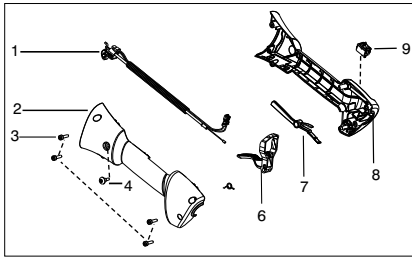

- Ref.# 1 - 576139401 - Assy. - Cable/Wire Harness
- Ref.# 2 - 545223001 - Housing-throttle (RH)
- Ref.# 3 - 530016449 - Screw
- Ref.# 4 - 530015805 - Screw
- Ref.# 6 - 574355301 - Trigger
- Ref.# 7 - 574355401 - Lockout - Throttle
- Ref.# 8 - 545223201 - Housing-throttle (LH)
- Ref.# 9 - 545049309 - Switch

***** Service Reference *****

Note : Due to product improvements, your unit may have a different fan housing assembly.
Please refer to the serial number on your unit and order the parts below.