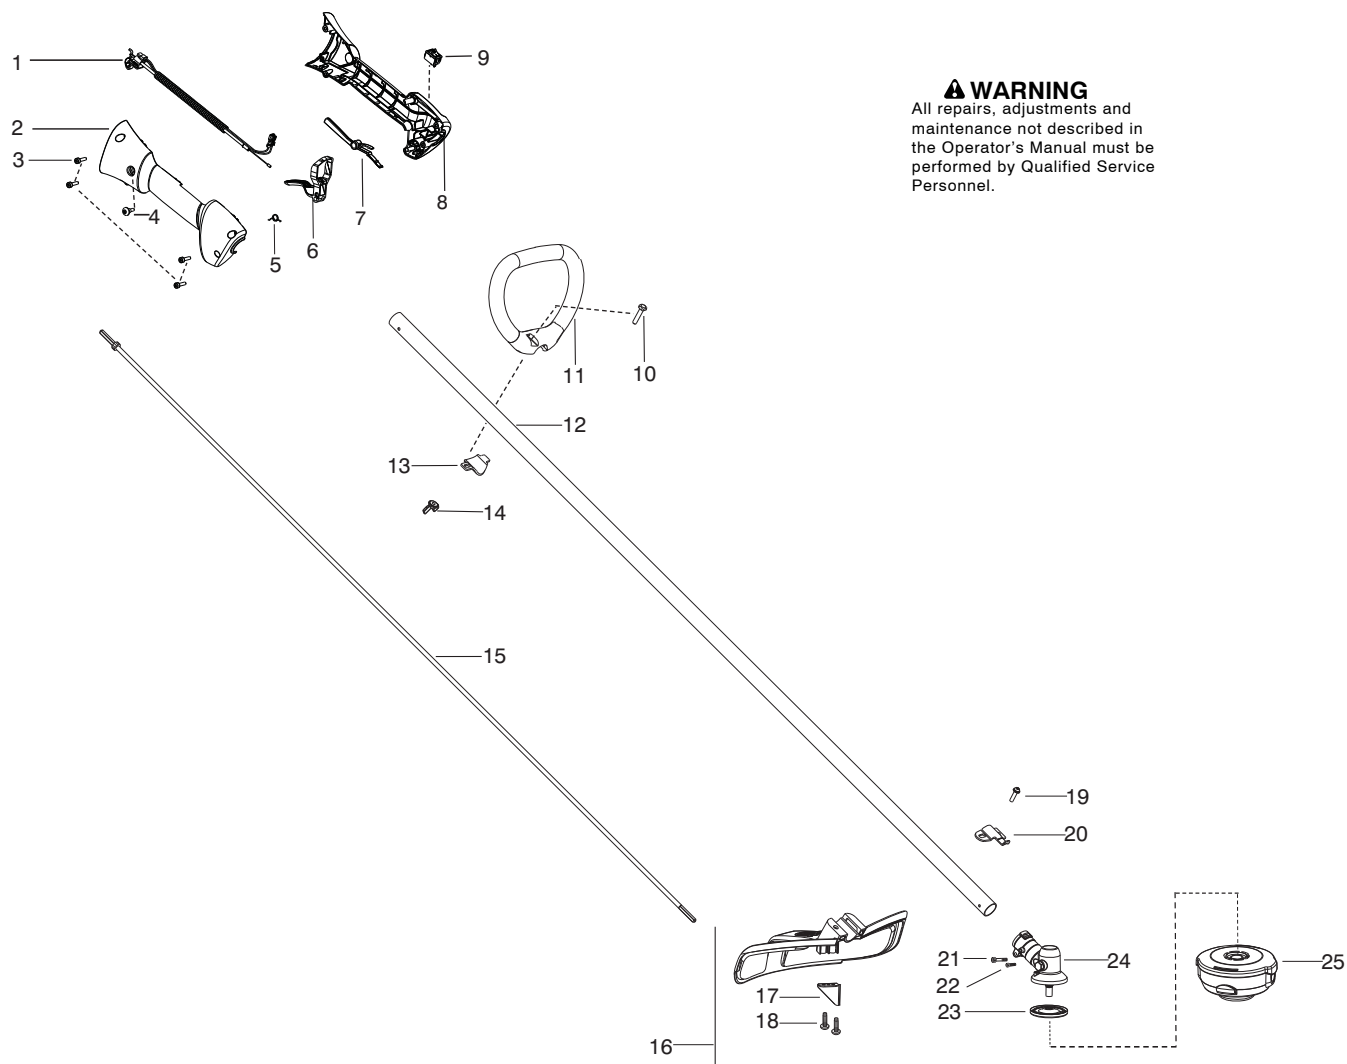

Parts List No. 545011599		Husqvarna ® PARTS LIST	MODEL 128L (US/CAN)
Date 3/08/10	Replaces 545011599 - 8/28/09		NOTE : Illustration may differ from actual model due to design changes.

Ref.	Part No.	Description	Ref.	Part No.	Description
1. ✓	★ ★ ★ ★ ★ ★	Assy-Cable/Wire Harness	18.	530015814	Screw
2. ✓	★ ★ ★ ★ ★ ★	Housing-Throttle (RH)	19.	530015771	Screw
3. ✓	★ ★ ★ ★ ★ ★	Screw	20.	530057554	Bracket-Shield
4. ✓	★ ★ ★ ★ ★ ★	Screw	21.	530016014	Screw
5.	530016454	Spring-Trigger	22.	545003902	Screw
6. ✓	★ ★ ★ ★ ★ ★	Trigger	23.	537234901	Driver Disc
7. ✓	★ ★ ★ ★ ★ ★	Lockout-Throttle	24.	530096295	Assy-Gearbox
8. ✓	★ ★ ★ ★ ★ ★	Housing-Throttle (LH)	25.	537338306	Assy-T25 Cutting Head
9. ✓	★ ★ ★ ★ ★ ★	Kit-Switch			
10.	530015820	Bolt			
11.	545042201	Handle-Assist			
12. ✓	575755501	Kit-Driveshaft SST (Incl. decal, 20,21,22,24)			
13.	530059185	Clamp-Handle			
14.	530016152	Wingnut			
15.	545007507	Flex shaft			
16.	545030901	Kit-Shield (Incl. 17,18,19)			
17.	530052286	Limiters-Line			
				Not Shown	
				545196750	Manual

✓ = New Part Number For This IPL

★ = Refer to the Service Reference Indicated for more information.(Located at the END of the IPL)

Parts List No. 545011599		Husqvarna ® PARTS LIST	MODEL 128L (US/CAN)
Date 3/08/10	Replaces 545011599 - 8/28/09		NOTE : Illustration may differ from actual model due to design changes.