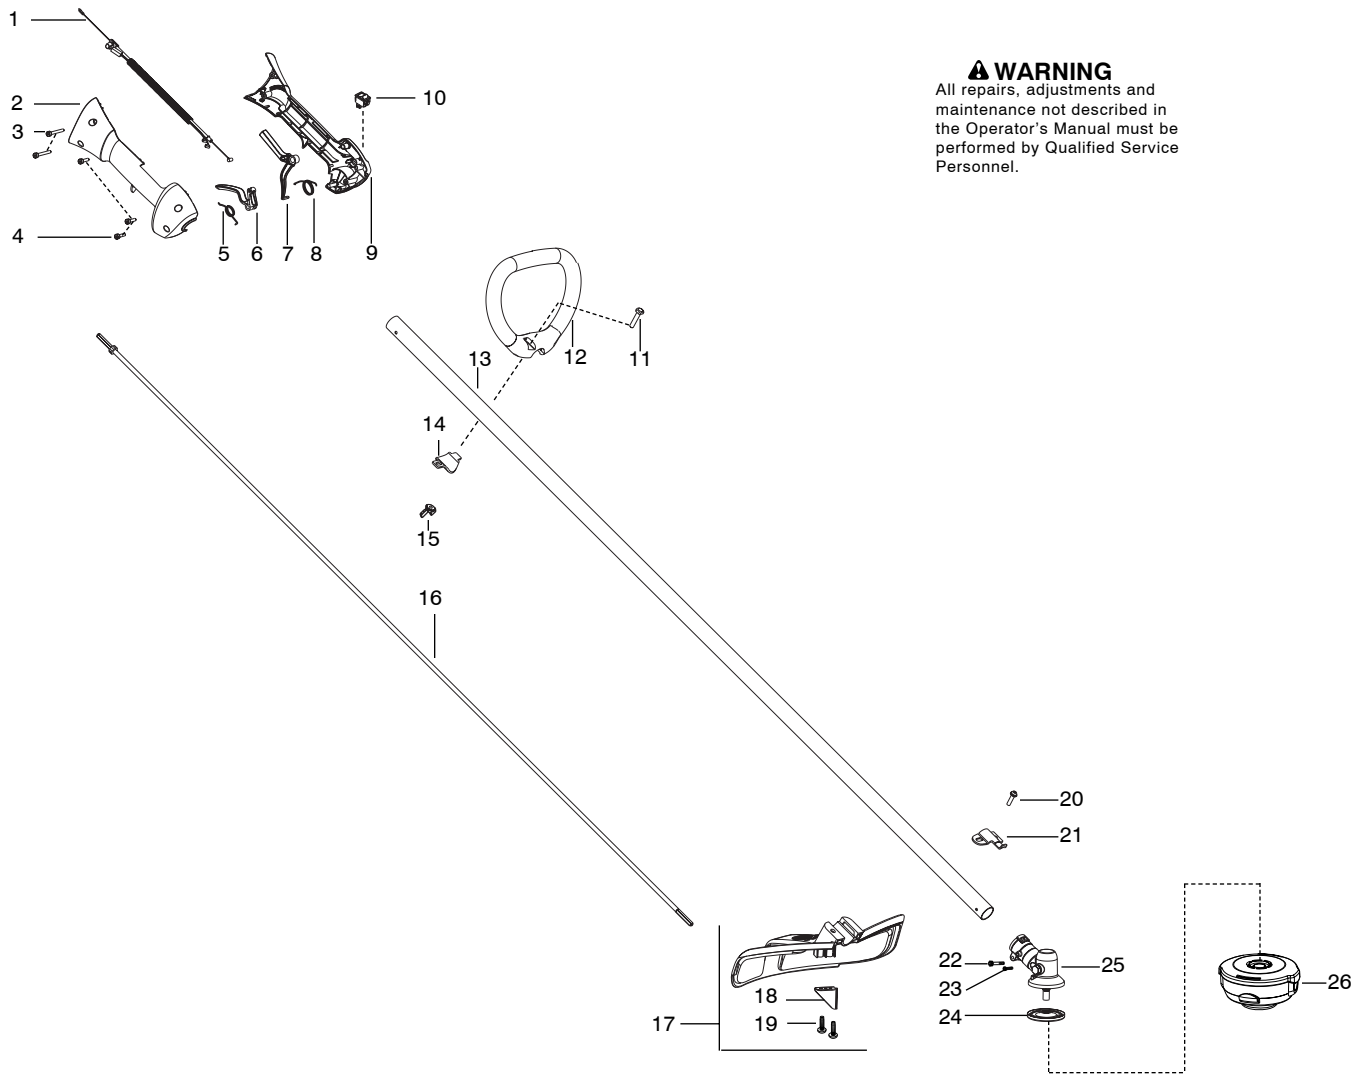

# 128L

**Spare parts**

**Ersatzteile**

**Pièces détachées**

**Reserve onderdelen**

**Repuestos**

**Reservdelar**

<b>Parts List No.</b> 545011599		<b>Husqvarna</b> ® PARTS LIST	<b>MODEL</b> 128L (US/CAN)
<b>Date</b> 11/25/08	<b>NEW</b>		<b>Page:</b> 1
<b>NOTE :</b> Illustration may differ from actual model due to design changes.			

**⚠ WARNING**  
All repairs, adjustments and maintenance not described in the Operator's Manual must be performed by Qualified Service Personnel.

Ref.	Part No.	Description	Ref.	Part No.	Description
1.	545125301	Assy-Cable/Wire Harness	19.	530015814	Screw
2.	545062001	Housing-Throttle (RH)	20.	530015771	Screw
3.	530016448	Screw	21.	530057554	Bracket-Shield
4.	530016449	Screw	22.	530016014	Screw
5.	530016454	Spring-Trigger	23.	545003902	Screw
6.	545066001	Trigger	24.	537234901	Driver Disc
7.	530059804	Lockout-Throttle	25.	530096295	Assy-Gearbox
8.	545045601	Spring-Lockout	26.	537338306	Assy-T25 Cutting Head
9.	545067001	Housing-Throttle (LH)			
10.	545030601	Kit-Switch			
11.	530015820	Bolt			
12.	545042201	Handle-Assist			
13.	545008081	Kit-Driveshaft SST (Incl. decal, 21,22,23,25)			
14.	530059185	Clamp-Handle			
15.	530016152	Wingnut			
16.	545007507	Flex shaft			
17.	545030901	Kit-Shield (Incl. 18,19,20)			
18.	530052286	Limiter-Line			

✓ = New Part Number For This IPL

★ = Refer to the Service Reference Indicated for more information.(Located at the END of the IPL)

[Order Husqvarna 128L Parts on eBay](https://www.ebay.com/itm/545011599)