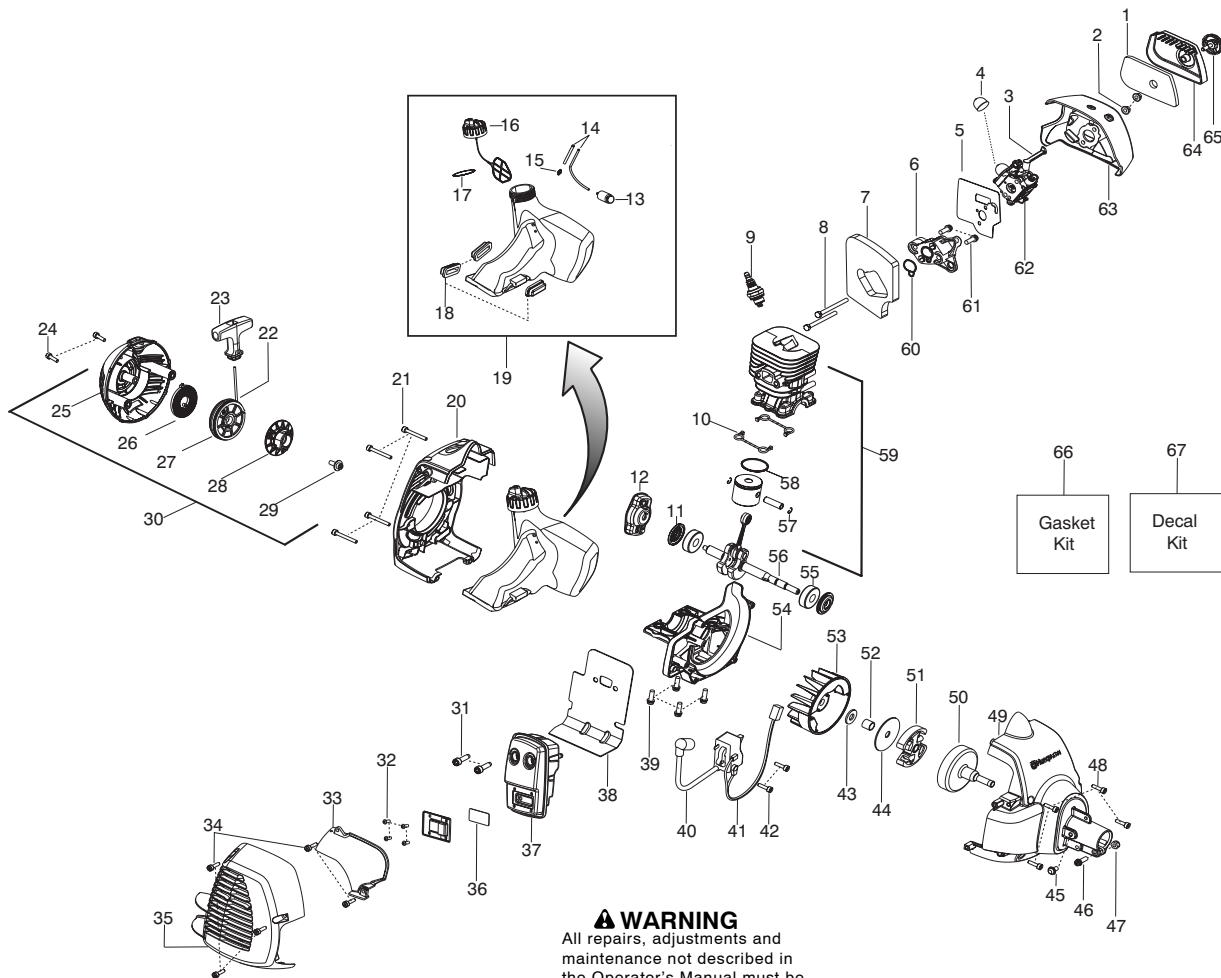

Parts List No. 545011599		Husqvarna® PARTS LIST	MODEL 128L (US/CAN)
Date 11/25/08	NEW		Page: 2
NOTE : Illustration may differ from actual model due to design changes.			

⚠ WARNING
All repairs, adjustments and maintenance not described in the Operator's Manual must be performed by Qualified Service Personnel.

Ref.	Part No.	Description	Ref.	Part No.	Description	Ref.	Part No.	Description
1.	530150253	Filter	25.	545186502	Starter Hsg. w/eyelet	48.	530016456	Screw
2.	530016101	Nut-Carb. Screw	26.	545008080	Kit-Starter Spring	49.	545017501	Assy-Fan Housing
3.	530057844	Lever - Choke	27.	545008078	Kit-Starter Pulley	50.	530150039	Assy-Clutch Drum
4.	530058709	Bulb-Purge	28.	544038702	Pulley-Driver	51.	545050405	Kit-Clutch Assy.
5.	545008086	Kit-Carb. Gasket (Incl 7,60)	29.	530016468	Screw	52.	530057852	Spacer
6.	530035596	Adaptor-Carb.	30.	545186501	Assy-Starter Hsg.(Incl. 22,23,25,26,27,28,29)	53.	530039242	Flywheel
7.	545008084	Foam-Gasket (kit)	31.	530058982	Bolt-Muffler	54.	545195601	Crankcase
8.	530016400	Bolt	32.	530015241	Screw	55.	545013401	Bearing
9.	952030201	Plug-Spark (RCJ-8Y)	33.	530150440	Shield-Heat	56.	545195202	Assy-Crankshaft
10.	545008084	Seal-Cylinder (kit)	34.	530016449	Screw	57.	530015162	Retainer-Piston Pin
11.	545008084	Seal-Crankshaft (kit)	35.	545104901	Guard-Muffler	58.	530019283	Ring-Piston
12.	503873305	Assy-Starter Pawl	36.	545030501	Kit-Spark Arrestor (Incl. 32)	59.	545008082	Kit-Piston/Cyl. (Incl. 57,58)
13.	530095646	Assy-Fuel Filter	37.	545057501	Assy-Muffler	60.	545008084	Kit-Gasket (adaptor seal)
14.	530069599	Kit-Fuel Line (Incl. 15)	38.	545008084	Gasket-Paper met.(kit)	61.	530015897	Screw
15.	530023877	Fitting-Fuel Line	39.	530015897	Screw	62.	545081850	Kit-Carb. (Incl. 3,4,5)
16.	530150350	Assy-Cap w/ret.(Incl. 17)	40.	545046701	Module	63.	545084601	Airbox
17.	545008084	O-ring-Fuel Cap (kit)	41.	530039227	Assy-Leadwire	64.	530057846	Cover-Air Box
18.	530059780	Isolator-Fuel Tank	42.	530016456	Screw	65.	530059796	Assy-Knob
19.	545180870	Kit-Fuel Tank Assy. (Incl. 13,14,15,16,17,18)	43.	530016463	Washer	66.	545008084	Kit-Gasket (Incl. 5,7,10,11,17,38,60)
20.	530057851	Shroud-Rear	44.	530094189	Washer-Clutch	67.	545008085	Kit-Decal
21.	530016448	Screw	45.	530016469	Screw			
22.	545008079	Kit-Rope	46.	530016470	Screw			
23.	545043204	Handle-Starter	47.	530015768	Locknut			
24.	530016426	Screw						

✓ = New Part Number For This IPL

★ = Refer to the Service Reference Indicated for more information.(Located at the END of the IPL)

[Order Husqvarna 128L Parts on eBay](https://www.ebay.com/itm/545011599)