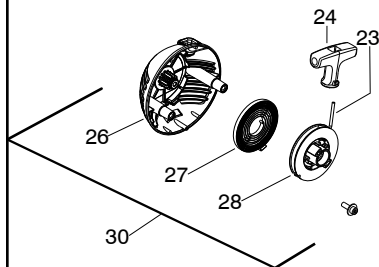

Parts List No. 545192139		Husqvarna® PARTS LIST	MODEL 128CD (Loves)	
Date 8/28/09	Replaces 545192139 - 5/28/09		NOTE : Illustration may differ from actual model due to design changes.	Page: 4

***** **Service Reference** *****

Note : Due to product improvements, your unit may have a different starter housing assembly. Please refer to the serial number on your unit and order the parts below.

Serial Number - 2008-365N and lower, please use the following parts:

- Ref.# 23 - 545029901 - Kit - Rope
- Ref.# 24 - 530150318 - Handle - Starter
- Ref.# 26 - 545029603 - Starter Hsg w/eyelet
- Ref.# 27 - 545029801 - Kit - Starter Spring
- Ref.# 28 - 545029701 - Kit - Starter Pulley
- Ref.# 30 - 545106301 - Assy - Starter Housing