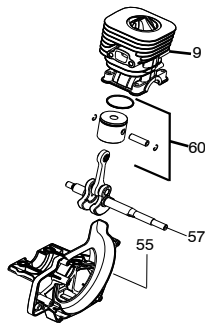

***** **Service Reference** *****

Note : Due to product improvements, your unit may have a different piston, cylinder & crankcase. Please refer to the serial number on your unit and order the parts below.

Serial Number - 2008-365N and lower, please use the following parts:

- Ref.# 9,55,60 - 545003378 Kit - Cyl., Piston, Crankcase
- Ref.# 57 - 545030001 Kit - Crankshaft