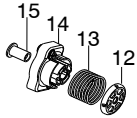

Parts List No. 545192139		Husqvarna® PARTS LIST	MODEL 128CD (Lowes)	
Date 8/28/09	Replaces 545192139 - 5/28/09		NOTE : Illustration may differ from actual model due to design changes.	Page: 3

***** **Service Reference** *****

Note : Due to product improvements, your unit may have a different starter system.
Please refer to the serial number on your unit and order the parts below.

Serial Number - 2008-365N and lower, please use the following parts:

- Ref.# 12 - 530016475 Washer - Starter
- Ref.# 13 - 545160301 Spring - Starter Cup
- Ref.# 14 - 545102303 Assy - Starter Cup
- Ref.# 15 - 530059800 Coupling - Starter

Serial Number - 2009-001N and higher, please use the following parts:

- Page 2, Ref.# 12 - 503873305 Assy - Starter Pawl

***** **Service Reference** *****

Note : Due to product improvements, your unit may have a different fuel tank assembly.
Please refer to the serial number on your unit and order the parts below.

Serial Number - 2008-365N and lower, please use the following parts:

- Ref.# 17 - 545081897 - Kit - Fuel Line
- Ref.# 20 - 545105105 - Assy - Fuel Tank (Incl. filter, lines, cap)