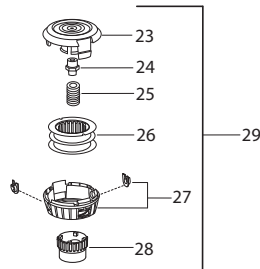

Parts List No. 545192139		Husqvarna® PARTS LIST	MODEL 128CD (Loves)	
Date 8/28/09	Replaces 545192139 - 5/28/09		NOTE : Illustration may differ from actual model due to design changes.	Page: 5

***** **Service Reference** *****

Note : Due to product improvements, your unit may have a different starter housing assembly. Please refer to the serial number on your unit and order the parts below.

Serial Number - 2009-212N and lower, please use the following parts:

- Ref.# 23 - 537419303 - Housing
- Ref.# 24 - 537419901 - Adapter
- Ref.# 25 - 537338801 - Spring
- Ref.# 26 - 545080801 - Assy - Wound Spool
- Ref.# 27 - 545003365 - Kit - Cover and Eyelet
- Ref.# 28 - 537419601 - Knob
- Ref.# 29 - 537419214 - Assy - TNG7 Cutting Head

Serial Number - 2009-213N and higher, please use the following parts:

- Page 1, Ref.# 23 - 545017403 - Dust Cup
- Page 1, Ref.# 24 - 537338307 - Assembly - T25 Cutting Head