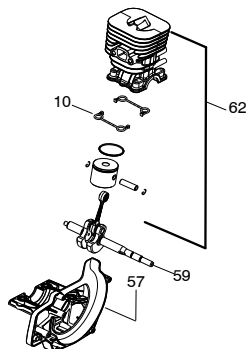

Serial Number - 2009-001N and higher, please use the following parts:

- Page 2, Ref.# 10 - 545008084 Seal - Cylinder (kit)
- Page 2, Ref.# 57 - 545195601 Crankcase
- Page 2, Ref.# 59 - 545195202 Assy-Crankshaft
- Page 2, Ref.# 62 - 545008082 Kit - Cylinder / Piston