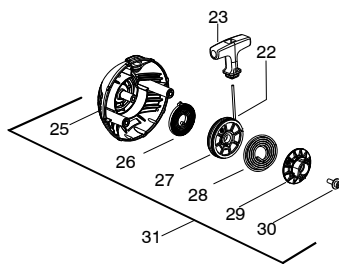

- Page 2, Ref.# 14 - 530069599 - Kit - Fuel Line (incl. 15)
- Page 2, Ref.# 15 - 530023877 - Fitting - Fuel Line
- Page 2, Ref.# 19 - 545180870 - Kit - Fuel Tank Assy

Parts List No. 545192139		Husqvarna ® PARTS LIST	MODEL 128CD (Loves)
Date 8/28/09	Replaces 545192139 - 5/28/09		NOTE : Illustration may differ from actual model due to design changes.

Serial Number - 2009-001N and higher, please use the following parts:

- Page 2, Ref.# 22 - 545008079 - Kit - Rope
- Page 2, Ref.# 23 - 545043204 - Handle - Starter
- Page 2, Ref.# 25 - 545186502 - Starter Hsg w/eyelet
- Page 2, Ref.# 26 - 545008087 - Kit - Spring
- Page 2, Ref.# 27 - 545008078 - Kit - Starter Pulley
- Page 2, Ref.# 28 - 544038802 - Spring - Driver
- Page 2, Ref.# 29 - 544038702 - Pulley - Driver
- Page 2, Ref.# 31 - 545186501 - Assy - Starter Housing

- Page 2, Ref.# 10 - 545008084 Seal - Cylinder (kit)
- Page 2, Ref.# 57 - 545195601 Crankcase
- Page 2, Ref.# 59 - 545195202 Assy-Crankshaft
- Page 2, Ref.# 62 - 545008082 Kit - Cylinder / Piston

Parts List No. 545192139		Husqvarna ® PARTS LIST	MODEL 128CD (Loves)
Date 8/28/09	Replaces 545192139 - 5/28/09		NOTE : Illustration may differ from actual model due to design changes.

Serial Number - 2009-213N and higher, please use the following parts:

- Page 1, Ref.# 23 - 545017403 - Dust Cup
- Page 1, Ref.# 24 - 537338307 - Assembly - T25 Cutting Head