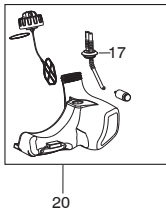

Parts List No. 545192139		Husqvarna® PARTS LIST	MODEL 128CD (Lowes)	
Date 8/28/09	Replaces 545192139 - 5/28/09		NOTE : Illustration may differ from actual model due to design changes.	Page: 3

***** **Service Reference** *****

Note : Due to product improvements, your unit may have a different starter system.
Please refer to the serial number on your unit and order the parts below.

Serial Number - 2008-365N and lower, please use the following parts:

- Ref.# 12 - 530016475 Washer - Starter
- Ref.# 13 - 545160301 Spring - Starter Cup
- Ref.# 14 - 545102303 Assy - Starter Cup
- Ref.# 15 - 530059800 Coupling - Starter

Serial Number - 2009-001N and higher, please use the following parts:

- Page 2, Ref.# 12 - 503873305 Assy - Starter Pawl

***** **Service Reference** *****

Note : Due to product improvements, your unit may have a different fuel tank assembly.
Please refer to the serial number on your unit and order the parts below.

Serial Number - 2008-365N and lower, please use the following parts:

- Ref.# 17 - 545081897 - Kit - Fuel Line
- Ref.# 20 - 545105105 - Assy - Fuel Tank (Incl. filter, lines, cap)

Serial Number - 2009-001N and higher, please use the following parts:

- Page 2, Ref.# 14 - 530069599 - Kit - Fuel Line (incl. 15)
- Page 2, Ref.# 15 - 530023877 - Fitting - Fuel Line
- Page 2, Ref.# 19 - 545180870 - Kit - Fuel Tank Assy