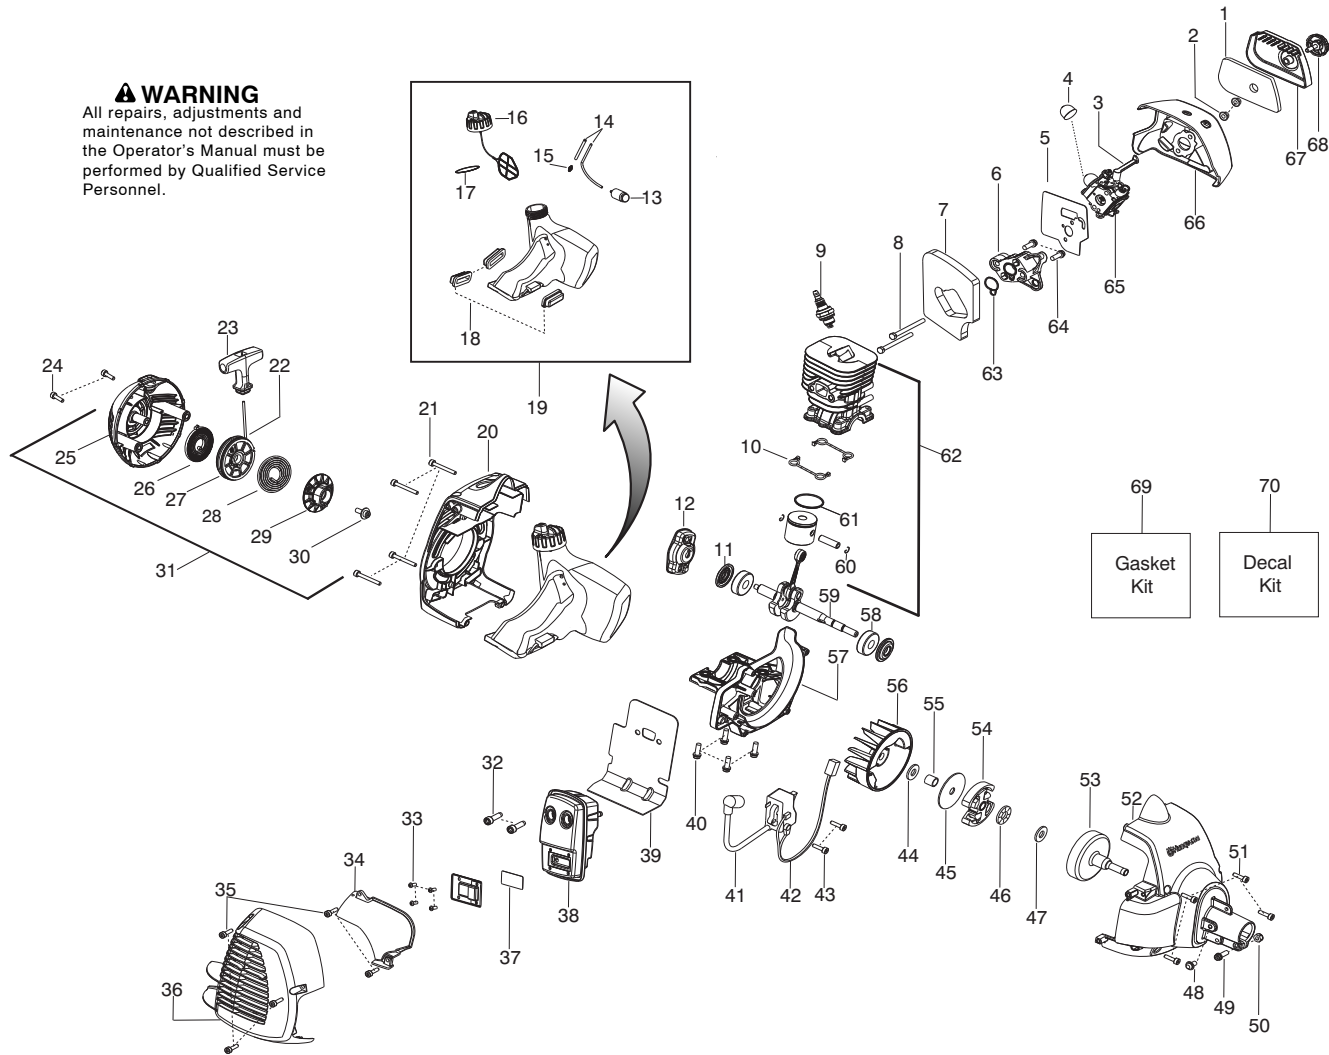

Parts List No. 545192139		Husqvarna® PARTS LIST	MODEL 128CD (Lowes)	
Date 8/28/09	Replaces 545192139 - 5/28/09		NOTE : Illustration may differ from actual model due to design changes.	Page: 2

⚠ WARNING

All repairs, adjustments and maintenance not described in the Operator's Manual must be performed by Qualified Service Personnel.

Ref.	Part No.	Description	Ref.	Part No.	Description	Ref.	Part No.	Description
1.	530150253	Filter	25.	★★★★★	Hsg. - Starter w/eyelet	48.	530016469	Screw
2.	530016101	Nut - Carb. Screw	26.	★★★★★	Kit - Spring	49.	530016470	Screw
3.	530057844	Lever - Choke	27.	★★★★★	Kit - Starter Pulley	50.	530015768	Nut
4.	530058709	Bulb - Purge	28.	★★★★★	Spring - Driver	51.	530016456	Screw
5.	545008086	Kit - Carb. Gasket (Incl. 7,63)	29.	★★★★★	Pulley - Driver	52.	545017501	Assy - Fan Housing
6.	530035596	Adaptor - Carb.	30.	530016468	Screw	53.	530150039	Assy - Clutch Drum
7.	545008084	Foam - Gasket (kit)	31.	★★★★★	Assy - Starter Hsg.(Incl. 22,23,25,26,27,28,29,30)	54.	530055122	Assy - Clutch Assy
8.	530016400	Bolt	32.	530058982	Bolt - Muffler	55.	530057852	Spacer
9.	952030201	Plug - Spark (RCJ-8Y)	33.	530015241	Screw	56.	530039242	Flywheel
10.	★★★★★	Seal - Cylinder (kit)	34.	530150440	Shield - Heat	57.	★★★★★	Crankcase - Cast
11.	545008084	Seal - Crankshaft (kit)	35.	530016449	Screw	58.	545013401	Bearing
12.	★★★★★	Assy - Starter Pawl	36.	545104901	Guard - Muffler	59.	★★★★★	Assy - Crankshaft
13.	530095646	Assy - Fuel Filter	37.	545030501	Kit - Spark (Incl. 33)	60.	530015162	Retainer - Piston Pin
14.	★★★★★	Kit - Fuel Line (Incl. 15)	38.	574031501	Kit - Muffler (Incl. 32,33,37,39)	61.	530019283	Ring - Piston
15.	★★★★★	Fitting - Fuel line	39.	545008084	Gasket - Paper Met.(kit)	62.	★★★★★	Kit - Piston/Cyl.(Incl. 60,61)
16.	530150350	Assy - Cap w/ret.(Incl. 17)	40.	530015897	Screw	63.	545008084	Seal - adaptor (kit)
17.	545008084	O-ring - Fuel Cap (kit)	41.	545046701	Module	64.	530015897	Screw
18.	530059780	Isolator - Fuel Tank	42.	530039227	Assy - Leadwire	65.	545081850	Kit - Carb. (Incl. 3,4,5)
19.	★★★★★	Kit - Fuel Tank Assy. (Incl. 13,14,15,16,17,18)	43.	530016456	Screw	66.	545084601	Airbox
20.	530057851	Shroud - Rear	44.	530016463	Washer	67.	530057846	Cover - Air Box
21.	530016448	Screw	45.	530094189	Washer - Clutch	68.	530059796	Assy - Knob
22.	★★★★★	Kit - Rope	46.	545173401	Bearing - Thrust	69.	545008084	Kit - Gasket (Incl. 5,7,10,11,17,39,63)
23.	★★★★★	Handle - Starter	47.	530016420	Washer - Thrust	70.	545180860	Kit - Decal
24.	530016426	Screw						

✓ = New Part Number For This IPL

★ = Refer to the Service Reference Indicated for more information.(Located at the END of the IPL)