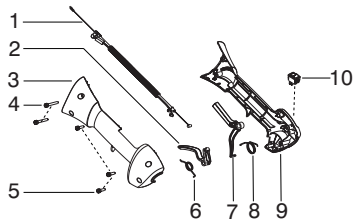

128CD

Spare parts

Ersatzteile

Pièces détachées

Reserve onderdelen

Repuestos

Reservdelar

Parts List No. 545192139		 Husqvarna ® PARTS LIST	MODEL 128CD (Lowses)
Date 5/28/09	Replaces 545192139 - 4/29/09		NOTE : Illustration may differ from actual model due to design changes.

⚠ WARNING
All repairs, adjustments and maintenance not described in the Operator's Manual must be performed by Qualified Service Personnel.

Ref.	Part No.	Description	Ref.	Part No.	Description
1.	545125301	Assy-Cable/Wire Harness	21.	530015820	Bolt
2.	545066001	Trigger	22.	530016152	Wingnut
3.	545062001	Housing-Trigger (RH)	23.	537419303	Housing
4.	530016448	Screw	24.	537419901	Adapter
5.	530016449	Screw	25.	537338801	Spring
6.	530016454	Spring-Trigger	26.	545080801	Assy - Wound Spool
7.	530059804	Lockout-Throttle	27.	545003365	Kit - Cover and Eyelet
8.	545045601	Spring-Lockout	28.	537419601	Knob
9.	545067001	Housing-Trigger (LH)	29.	537419214	Assy. - TNG7 Cutting Head (23,24,25,26,27,28)
10.	545030601	Kit-Switch			
11.	545042201	Handle - Assist			
12.	530015820	Bolt			
13.	545003379	Kit-Driveshaft Upper (Incl. 16, & flex)			
14.	530059185	Clamp - Assist Handle			
15.	530016152	Wingnut			
16.	530016344	Screw			
17.	545180847	Kit-Lower Shaft (Incl. flex)			
18.	545031101	Kit-Shield (Incl. 19,20,21,22)			
19.	530052287	Limiter - Line			
20.	530015814	Screw			
			Not Shown		
			530031159		Wrench-Hex (5/32")

✓ = New Part Number For This IPL

★ = Refer to the Service Reference Indicated for more information.(Located at the END of the IPL)

Parts List No. 545192139		Husqvarna ® PARTS LIST	MODEL 128CD (Lowes)
Date 5/28/09	Replaces 545192139 - 4/29/09		Page: 2

☑ = New Part Number For This IPL

★ = Refer to the Service Reference Indicated for more information.(Located at the END of the IPL)

Parts List No. 545192139		Husqvarna ® PARTS LIST	MODEL 128CD (Lowes)
Date 5/28/09	Replaces 545192139 - 4/29/09		NOTE : Illustration may differ from actual model due to design changes.