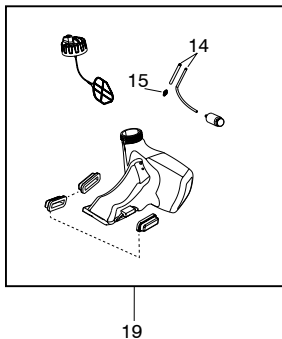

⚠ WARNING
All repairs, adjustments and maintenance not described in the Operator's Manual must be performed by Qualified Service Personnel.

Ref.	Part No.	Description	Ref.	Part No.	Description
1.	545125301	Assy-Cable/Wire Harness	21.	530015820	Bolt
2.	545066001	Trigger	22.	530016152	Wingnut
3.	545062001	Housing-Trigger (RH)	23.	537419303	Housing
4.	530016448	Screw	24.	537419901	Adapter
5.	530016449	Screw	25.	537338801	Spring
6.	530016454	Spring-Trigger	26.	545080801	Assy - Wound Spool
7.	530059804	Lockout-Throttle	27.	545003365	Kit - Cover and Eyelet
8.	545045601	Spring-Lockout	28.	537419601	Knob
9.	545067001	Housing-Trigger (LH)	29.	537419214	Assy. - TNG7 Cutting Head (23,24,25,26,27,28)
10.	545030601	Kit-Switch			
11.	545042201	Handle - Assist			
12.	530015820	Bolt			
13.	545003379	Kit-Driveshaft Upper (Incl. 16, & flex)			
14.	530059185	Clamp - Assist Handle			
15.	530016152	Wingnut			
16.	530016344	Screw			
17.	545180847	Kit-Lower Shaft (Incl. flex)			
18.	545031101	Kit-Shield (Incl. 19,20,21,22)			
19.	530052287	Limiter - Line			
20.	530015814	Screw			
			Not Shown		
			530031159		Wrench-Hex (5/32")

- Page 2, Ref.# 12 - 503873305 Assy - Starter Pawl

***** **Service Reference** *****

Note : Due to product improvements, your unit may have a different fuel tank assembly.
Please refer to the serial number on your unit and order the parts below.

- Page 2, Ref.# 14 - 530069599 - Kit - Fuel Line (incl. 15)
- Page 2, Ref.# 15 - 530023877 - Fitting - Fuel Line
- Page 2, Ref.# 19 - 545180870 - Kit - Fuel Tank Assy

Parts List No. 545192139		Husqvarna ® PARTS LIST	MODEL 128CD (Loves)
Date 5/28/09	Replaces 545192139 - 4/29/09		NOTE : Illustration may differ from actual model due to design changes.