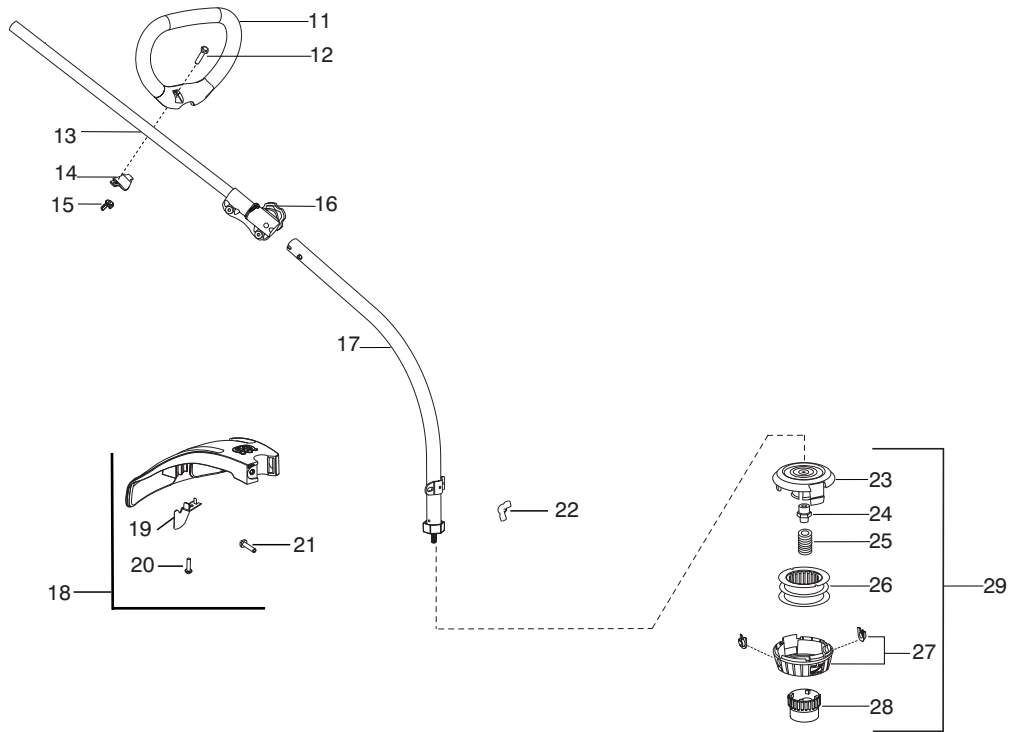

128CD

Spare parts

Ersatzteile

Pièces détachées

Reserve onderdelen

Repuestos

Reservdelar

Parts List No. 545192139		 Husqvarna ® PARTS LIST	MODEL 128CD (Lowses)
Date 5/28/09	Replaces 545192139 - 4/29/09		NOTE : Illustration may differ from actual model due to design changes.

⚠ WARNING
All repairs, adjustments and maintenance not described in the Operator's Manual must be performed by Qualified Service Personnel.

Ref.	Part No.	Description	Ref.	Part No.	Description
1.	545125301	Assy-Cable/Wire Harness	21.	530015820	Bolt
2.	545066001	Trigger	22.	530016152	Wingnut
3.	545062001	Housing-Trigger (RH)	23.	537419303	Housing
4.	530016448	Screw	24.	537419901	Adapter
5.	530016449	Screw	25.	537338801	Spring
6.	530016454	Spring-Trigger	26.	545080801	Assy - Wound Spool
7.	530059804	Lockout-Throttle	27.	545003365	Kit - Cover and Eyelet
8.	545045601	Spring-Lockout	28.	537419601	Knob
9.	545067001	Housing-Trigger (LH)	29.	537419214	Assy. - TNG7 Cutting Head (23,24,25,26,27,28)
10.	545030601	Kit-Switch			
11.	545042201	Handle - Assist			
12.	530015820	Bolt			
13.	545003379	Kit-Driveshaft Upper (Incl. 16, & flex)			
14.	530059185	Clamp - Assist Handle			
15.	530016152	Wingnut			
16.	530016344	Screw			
17.	545180847	Kit-Lower Shaft (Incl. flex)			
18.	545031101	Kit-Shield (Incl. 19,20,21,22)			
19.	530052287	Limiter - Line			
20.	530015814	Screw			
			Not Shown		
			530031159		Wrench-Hex (5/32")

✓ = New Part Number For This IPL

★ = Refer to the Service Reference Indicated for more information.(Located at the END of the IPL)

Parts List No. 545192139		Husqvarna ® PARTS LIST	MODEL 128CD (Lowes)
Date 5/28/09	Replaces 545192139 - 4/29/09		Page: 2

☑ = New Part Number For This IPL

★ = Refer to the Service Reference Indicated for more information.(Located at the END of the IPL)

Parts List No. 545192139		Husqvarna ® PARTS LIST	MODEL 128CD (Lowes)
Date 5/28/09	Replaces 545192139 - 4/29/09		NOTE : Illustration may differ from actual model due to design changes.