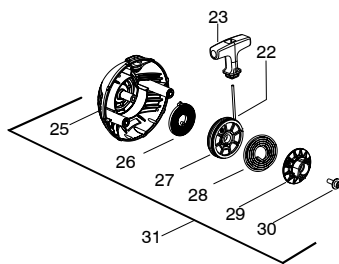

⚠ WARNING
All repairs, adjustments and maintenance not described in the Operator's Manual must be performed by Qualified Service Personnel.

Ref.	Part No.	Description	Ref.	Part No.	Description
1.	545125301	Assy-Cable/Wire Harness	21.	530015820	Bolt
2.	545066001	Trigger	22.	530016152	Wingnut
3.	545062001	Housing-Trigger (RH)	23.	537419303	Housing
4.	530016448	Screw	24.	537419901	Adapter
5.	530016449	Screw	25.	537338801	Spring
6.	530016454	Spring-Trigger	26.	545080801	Assy - Wound Spool
7.	530059804	Lockout-Throttle	27.	545003365	Kit - Cover and Eyelet
8.	545045601	Spring-Lockout	28.	537419601	Knob
9.	545067001	Housing-Trigger (LH)	29.	537419214	Assy. - TNG7 Cutting Head (23,24,25,26,27,28)
10.	545030601	Kit-Switch			
11.	545042201	Handle - Assist			
12.	530015820	Bolt			
13.	545003379	Kit-Driveshaft Upper (Incl. 16, & flex)			
14.	530059185	Clamp - Assist Handle			
15.	530016152	Wingnut			
16.	530016344	Screw			
17.	545180847	Kit-Lower Shaft (Incl. flex)			
18.	545031101	Kit-Shield (Incl. 19,20,21,22)			
19.	530052287	Limiter - Line			
20.	530015814	Screw			
			Not Shown		
			530031159		Wrench-Hex (5/32")

- Page 2, Ref.# 14 - 530069599 - Kit - Fuel Line (incl. 15)
- Page 2, Ref.# 15 - 530023877 - Fitting - Fuel Line
- Page 2, Ref.# 19 - 545180870 - Kit - Fuel Tank Assy

Parts List No. 545192139		Husqvarna ® PARTS LIST	MODEL 128CD (Loves)
Date 5/28/09	Replaces 545192139 - 4/29/09		NOTE : Illustration may differ from actual model due to design changes.

Serial Number - 2009-001N and higher, please use the following parts:

- Page 2, Ref.# 22 - 545008079 - Kit - Rope
- Page 2, Ref.# 23 - 545043204 - Handle - Starter
- Page 2, Ref.# 25 - 545186502 - Starter Hsg w/eyelet
- Page 2, Ref.# 26 - 545008087 - Kit - Spring
- Page 2, Ref.# 27 - 545008078 - Kit - Starter Pulley
- Page 2, Ref.# 28 - 544038802 - Spring - Driver
- Page 2, Ref.# 29 - 544038702 - Pulley - Driver
- Page 2, Ref.# 31 - 545186501 - Assy - Starter Housing