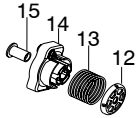

Parts List No. 545192139		Husqvarna® PARTS LIST	MODEL 128CD (Lowes)	
Date 5/28/09	Replaces 545192139 - 4/29/09		NOTE : Illustration may differ from actual model due to design changes.	Page: 3

***** **Service Reference** *****

Note : Due to product improvements, your unit may have a different starter system.
Please refer to the serial number on your unit and order the parts below.

Serial Number - 2008-365N and lower, please use the following parts:

- Ref.# 12 - 530016475 Washer - Starter
- Ref.# 13 - 545160301 Spring - Starter Cup
- Ref.# 14 - 545102303 Assy - Starter Cup
- Ref.# 15 - 530059800 Coupling - Starter

Serial Number - 2009-001N and higher, please use the following parts:

- Page 2, Ref.# 12 - 503873305 Assy - Starter Pawl

***** **Service Reference** *****

Note : Due to product improvements, your unit may have a different fuel tank assembly.
Please refer to the serial number on your unit and order the parts below.

Serial Number - 2008-365N and lower, please use the following parts:

- Ref.# 17 - 545081897 - Kit - Fuel Line
- Ref.# 20 - 545105105 - Assy - Fuel Tank (Incl. filter, lines, cap)