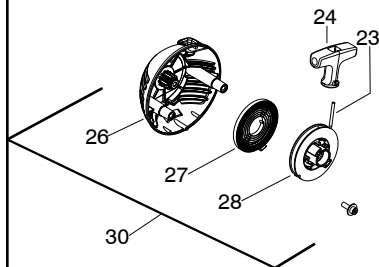

Parts List No. 545192139		Husqvarna® PARTS LIST	MODEL 128CD (Loves)	
Date 5/28/09	Replaces 545192139 - 4/29/09		NOTE : Illustration may differ from actual model due to design changes.	Page: 4

***** **Service Reference** *****

Note : Due to product improvements, your unit may have a different starter housing assembly. Please refer to the serial number on your unit and order the parts below.

Serial Number - 2008-365N and lower, please use the following parts:

- Ref.# 23 - 545029901 - Kit - Rope
- Ref.# 24 - 530150318 - Handle - Starter
- Ref.# 26 - 545029603 - Starter Hsg w/eyelet
- Ref.# 27 - 545029801 - Kit - Starter Spring
- Ref.# 28 - 545029701 - Kit - Starter Pulley
- Ref.# 30 - 545106301 - Assy - Starter Housing