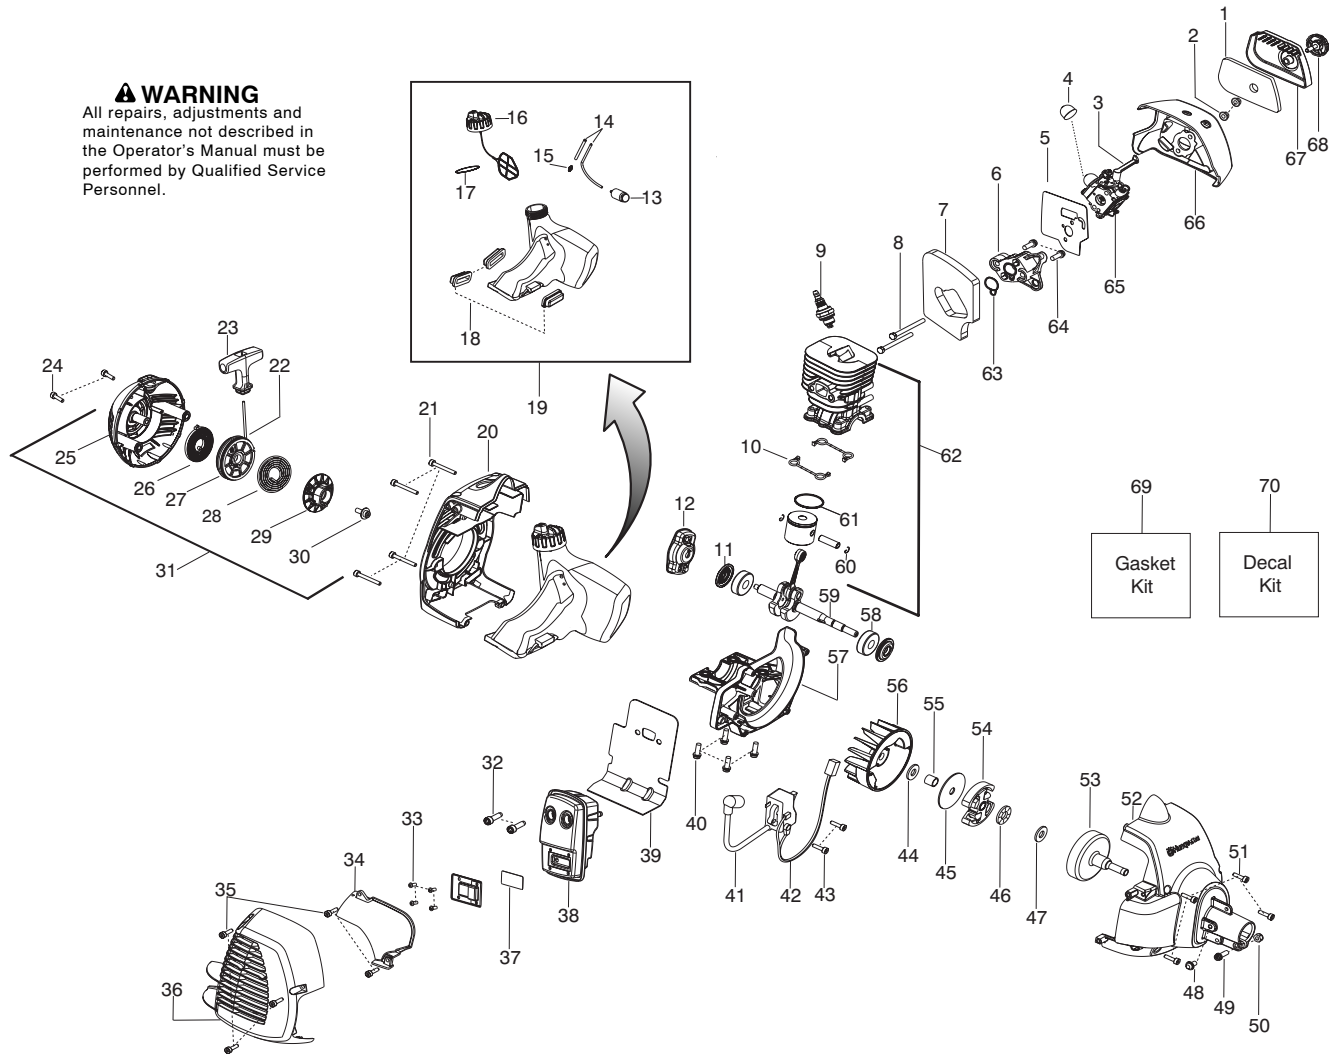

Parts List No. 545192139		Husqvarna® PARTS LIST	MODEL 128CD (Lowes)
Date 5/28/09	Replaces 545192139 - 4/29/09		Page: 2

NOTE : Illustration may differ from actual model due to design changes.

⚠ WARNING

All repairs, adjustments and maintenance not described in the Operator's Manual must be performed by Qualified Service Personnel.

Ref.	Part No.	Description	Ref.	Part No.	Description	Ref.	Part No.	Description
1.	530150253	Filter	25.	★★★★★	Hsg. - Starter w/eyelet	48.	530016469	Screw
2.	530016101	Nut - Carb. Screw	26.	★★★★★	Kit - Spring	49.	530016470	Screw
3.	530057844	Lever - Choke	27.	★★★★★	Kit - Starter Pulley	50.	530015768	Nut
4.	530058709	Bulb - Purge	28.	★★★★★	Spring - Driver	51.	530016456	Screw
5.	545008086	Kit - Carb. Gasket (Incl. 7,63)	29.	★★★★★	Pulley - Driver	52.	545017501	Assy - Fan Housing
6.	530035596	Adaptor - Carb.	30.	530016468	Screw	53.	530150039	Assy - Clutch Drum
7.	545008084	Foam - Gasket (kit)	31.	★★★★★	Assy - Starter Hsg.(Incl. 22,23,25,26,27,28,29,30)	54.	530055122	Assy - Clutch Assy
8.	530016400	Bolt	32.	530058982	Bolt - Muffler	55.	530057852	Spacer
9.	952030201	Plug - Spark (RCJ-8Y)	33.	530015241	Screw	56.	530039242	Flywheel
10.	★★★★★	Seal - Cylinder (kit)	34.	530150440	Shield - Heat	57.	★★★★★	Crankcase - Cast
11.	545008084	Seal - Crankshaft (kit)	35.	530016449	Screw	58.	545013401	Bearing
12.	★★★★★	Assy - Starter Pawl	36.	545104901	Guard - Muffler	59.	★★★★★	Assy - Crankshaft
13.	530095646	Assy - Fuel Filter	37.	545030501	Kit - Spark (Incl. 33)	60.	530015162	Retainer - Piston Pin
14.	★★★★★	Kit - Fuel Line (Incl. 15)	38.	573031501	Kit - Muffler (Incl. 32,33,37,39)	61.	530019283	Ring - Piston
15.	★★★★★	Fitting - Fuel line	39.	545008084	Gasket - Paper Met.(kit)	62.	★★★★★	Kit - Piston/Cyl.(Incl. 60,61)
16.	530150350	Assy - Cap w/ret.(Incl. 17)	40.	530015897	Screw	63.	545008084	Seal - adaptor (kit)
17.	545008084	O-ring - Fuel Cap (kit)	41.	545046701	Module	64.	530015897	Screw
18.	530059780	Isolator - Fuel Tank	42.	530039227	Assy - Leadwire	65.	545081850	Kit - Carb. (Incl. 3,4,5)
19.	★★★★★	Kit - Fuel Tank Assy. (Incl. 13,14,15,16,17,18)	43.	530016456	Screw	66.	545084601	Airbox
20.	530057851	Shroud - Rear	44.	530016463	Washer	67.	530057846	Cover - Air Box
21.	530016448	Screw	45.	530094189	Washer - Clutch	68.	530059796	Assy - Knob
22.	★★★★★	Kit - Rope	46.	545173401	Bearing - Thrust	69.	545008084	Kit - Gasket (Incl. 5,7,10,11,17,39,63)
23.	★★★★★	Handle - Starter	47.	530016420	Washer - Thrust	70.	545180860	Kit - Decal
24.	530016426	Screw						

☑ = New Part Number For This IPL

★ = Refer to the Service Reference Indicated for more information.(Located at the END of the IPL)