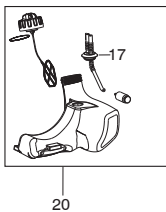

Parts List No. 545192139		Husqvarna® PARTS LIST	MODEL 128CD (Lowes)	
Date 5/28/09	Replaces 545192139 - 4/29/09		NOTE : Illustration may differ from actual model due to design changes.	Page: 3

***** **Service Reference** *****

Note : Due to product improvements, your unit may have a different starter system.
Please refer to the serial number on your unit and order the parts below.

Serial Number - 2008-365N and lower, please use the following parts:

- Ref.# 12 - 530016475 Washer - Starter
- Ref.# 13 - 545160301 Spring - Starter Cup
- Ref.# 14 - 545102303 Assy - Starter Cup
- Ref.# 15 - 530059800 Coupling - Starter

Serial Number - 2009-001N and higher, please use the following parts:

- Page 2, Ref.# 12 - 503873305 Assy - Starter Pawl

***** **Service Reference** *****

Note : Due to product improvements, your unit may have a different fuel tank assembly.
Please refer to the serial number on your unit and order the parts below.

Serial Number - 2008-365N and lower, please use the following parts:

- Ref.# 17 - 545081897 - Kit - Fuel Line
- Ref.# 20 - 545105105 - Assy - Fuel Tank (Incl. filter, lines, cap)

Serial Number - 2009-001N and higher, please use the following parts:

- Page 2, Ref.# 14 - 530069599 - Kit - Fuel Line (incl. 15)
- Page 2, Ref.# 15 - 530023877 - Fitting - Fuel Line
- Page 2, Ref.# 19 - 545180870 - Kit - Fuel Tank Assy