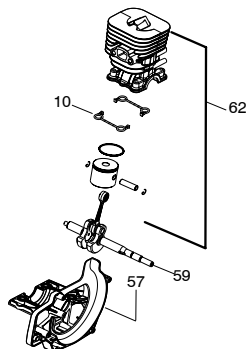

Serial Number - 2009-001N and higher, please use the following parts:

- Page 2, Ref.# 10 - 545008084 Seal - Cylinder (kit)
- Page 2, Ref.# 57 - 545195601 Crankcase
- Page 2, Ref.# 59 - 545195202 Assy-Crankshaft
- Page 2, Ref.# 62 - 545008082 Kit - Cylinder / Piston