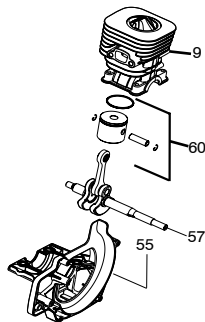

***** **Service Reference** *****

Note : Due to product improvements, your unit may have a different piston, cylinder & crankcase. Please refer to the serial number on your unit and order the parts below.

Serial Number - 2008-365N and lower, please use the following parts:

- Ref.# 9,55,60 - 545003378 Kit - Cyl., Piston, Crankcase
- Ref.# 57 - 545030001 Kit - Crankshaft