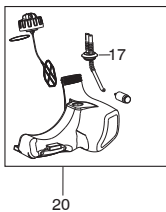

Parts List No. 545192139		Husqvarna® PARTS LIST	MODEL 128CD (Lowes)	
Date 3/09/10	Replaces 545192139 - 8/28/09		NOTE : Illustration may differ from actual model due to design changes.	Page: 3

***** **Service Reference** *****

Note : Due to product improvements, your unit may have a different starter system.
Please refer to the serial number on your unit and order the parts below.

Serial Number - 2008-365N and lower, please use the following parts:

- Ref.# 12 - 530016475 Washer - Starter
- Ref.# 13 - 545160301 Spring - Starter Cup
- Ref.# 14 - 545102303 Assy - Starter Cup
- Ref.# 15 - 530059800 Coupling - Starter

Serial Number - 2009-001N and higher, please use the following parts:

- Page 2, Ref.# 12 - 503873305 Assy - Starter Pawl

***** **Service Reference** *****

Note : Due to product improvements, your unit may have a different fuel tank assembly.
Please refer to the serial number on your unit and order the parts below.

Serial Number - 2008-365N and lower, please use the following parts:

- Ref.# 17 - 545081897 - Kit - Fuel Line
- Ref.# 20 - 545105105 - Assy - Fuel Tank (Incl. filter, lines, cap)

Serial Number - 2009-001N and higher, please use the following parts:

- Page 2, Ref.# 14 - 530069599 - Kit - Fuel Line (incl. 15)
- Page 2, Ref.# 15 - 530023877 - Fitting - Fuel Line
- Page 2, Ref.# 19 - 545180870 - Kit - Fuel Tank Assy