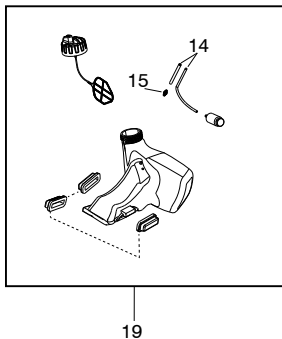

Ref.	Part No.	Description	Ref.	Part No.	Description
1.	*****	Assy-Cable/Wire Harness	20.	530015820	Bolt
2.	*****	Housing-Throttle (RH)	21.	530016152	Wingnut
3.	*****	Screw	22.	*****	Dust Cup
4.	*****	Screw	23.	*****	Head - Cutting
5.	530016454	Spring-Trigger			
6.	*****	Trigger			
7.	*****	Lockout-Throttle			
8.	*****	Housing-Throttle (LH)			
9.	*****	Kit-Switch			
10.	545042201	Handle - Assist			
11.	530015820	Bolt			
12.	575262501	Kit-Driveshaft Upper (Incl. 15, & flex)			
13.	530059185	Clamp - Assist Handle			
14.	530016152	Wingnut			
15.	575291801	Kit - Knob / Screw			
16.	545180847	Kit-Lower Shaft (Incl. flex)			
17.	545031101	Kit-Shield (Incl. 18,19,20,21)			
18.	530052287	Limiters - Line			
19.	530015814	Screw			
					Not Shown
			✓ 115275126		Manual
			530031159		Wrench-Hex (5/32")

- Page 2, Ref.# 12 - 503873305 Assy - Starter Pawl

***** **Service Reference** *****

Note : Due to product improvements, your unit may have a different fuel tank assembly.
Please refer to the serial number on your unit and order the parts below.

- Page 2, Ref.# 14 - 530069599 - Kit - Fuel Line (incl. 15)
- Page 2, Ref.# 15 - 530023877 - Fitting - Fuel Line
- Page 2, Ref.# 19 - 545180870 - Kit - Fuel Tank Assy

Parts List No. 545192139		Husqvarna ® PARTS LIST	MODEL 128CD (Loves)
Date 3/09/10	Replaces 545192139 - 8/28/09		NOTE : Illustration may differ from actual model due to design changes.