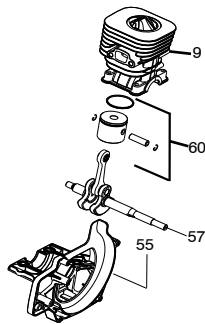

***** **Service Reference** *****

Note : Due to product improvements, your unit may have a different piston, cylinder & crankcase. Please refer to the serial number on your unit and order the parts below.

Serial Number - 2008-365N and lower, please use the following parts:

- Ref.# 9,55,60 - 545003378 Kit - Cyl., Piston, Crankcase
- Ref.# 57 - 545030001 Kit - Crankshaft