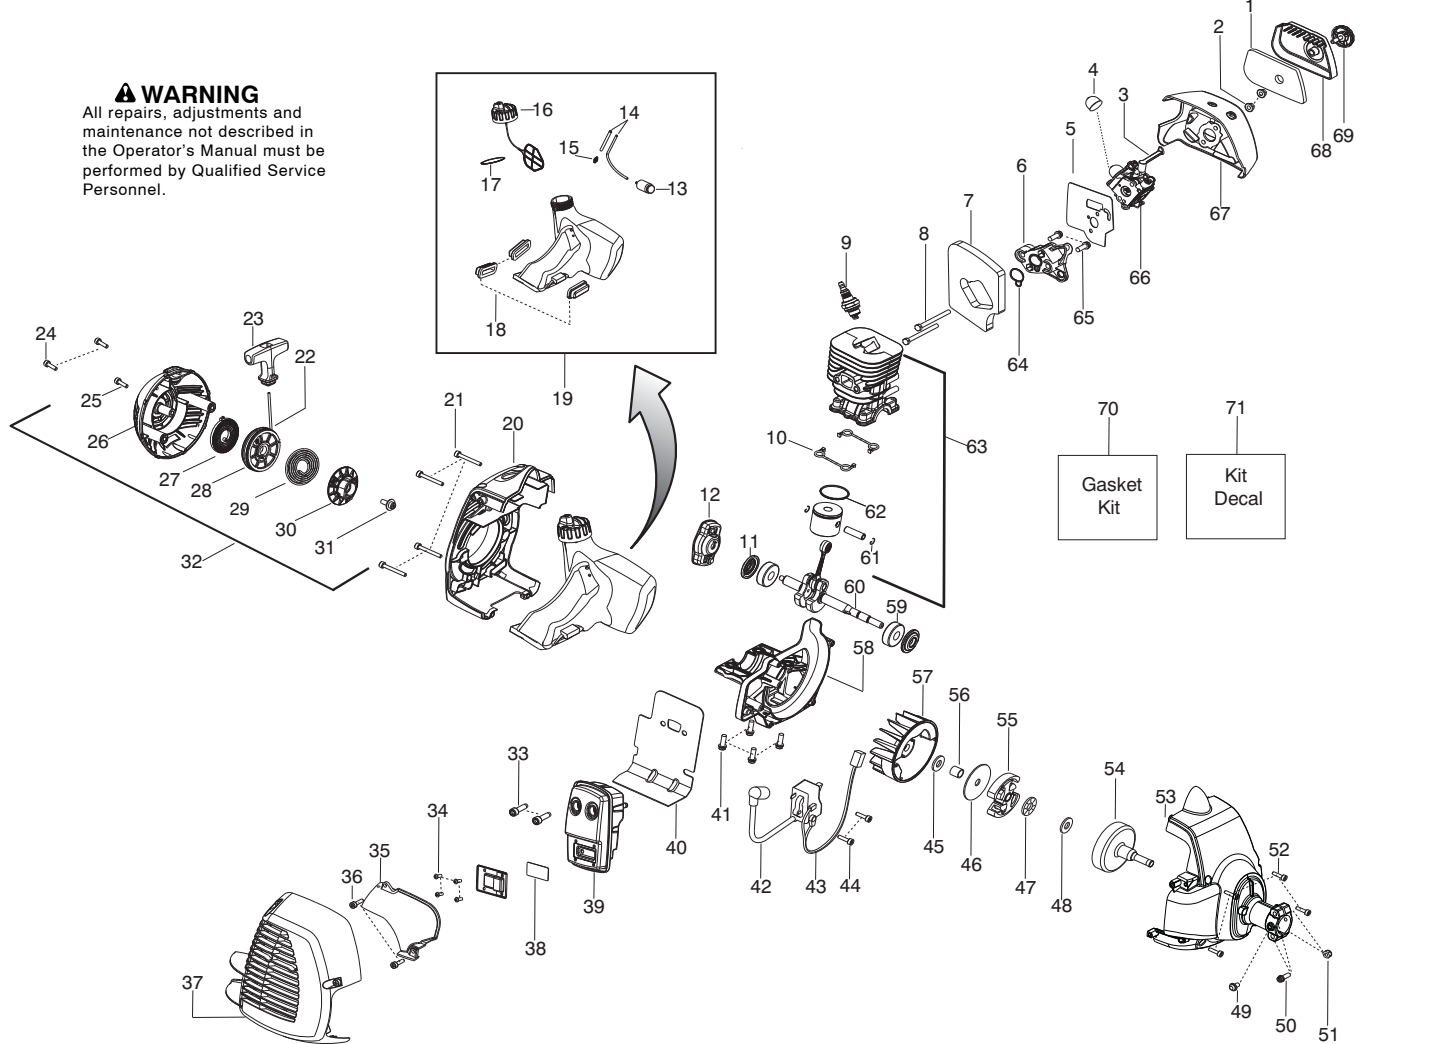

Parts List No. 545192139		Husqvarna® PARTS LIST	MODEL 128CD (Lowes)	
Date 3/09/10	Replaces 545192139 - 8/28/09		NOTE : Illustration may differ from actual model due to design changes.	Page: 2

⚠ WARNING

All repairs, adjustments and maintenance not described in the Operator's Manual must be performed by Qualified Service Personnel.

Ref.	Part No.	Description	Ref.	Part No.	Description	Ref.	Part No.	Description
1.	530150253	Filter	26.	*****	Hsg. - Starter w/eyelet	49.	*****	Screw
2.	530016101	Nut - Carb. Screw	27.	*****	Kit - Spring	50.	*****	Screw
3.	530057844	Lever - Choke	28.	*****	Kit - Starter Pulley	51.	530015768	Nut
4.	530058709	Bulb - Purge	29.	*****	Spring - Driver	52.	530016456	Screw
5.	545008086	Kit - Carb. Gasket (Incl. 7,64)	30.	*****	Pulley - Driver	53.	*****	Assy - Fan Housing
6.	530035596	Adaptor - Carb.	31.	530016468	Screw	54.	530150039	Assy - Clutch Drum
7.	545008084	Foam - Gasket (kit)	32.	*****	Assy - Starter Hsg. (Incl. 22,23,25 - 31)	55.	530055122	Assy - Clutch Assy
8.	530016400	Bolt	33.	530058982	Bolt - Muffler	56.	530057852	Spacer
9.	952030201	Plug - Spark (RCJ-8Y)	34.	530015241	Screw	57.	530039242	Flywheel
10.	*****	Seal - Cylinder (kit)	35.	530150440	Shield - Heat	58.	*****	Crankcase - Cast
11.	545008084	Seal - Crankshaft (kit)	36.	530016449	Screw	59.	545013401	Bearing
12.	*****	Assy - Starter Pawl	37.	576215001	Kit - Muffler Guard (Incl. Screws)	60.	*****	Assy - Crankshaft
13.	530095646	Assy - Fuel Filter	38.	545030501	Kit - Spark (Incl. 34)	61.	530015162	Retainer - Piston Pin
14.	*****	Kit - Fuel Line (Incl. 15)	39.	574031501	Kit - Muffler	62.	530019283	Ring - Piston
15.	*****	Fitting - Fuel line	40.	545008084	Gasket - Paper Met.(kit)	63.	*****	Kit - Piston/Cyl.(Incl. 61,62)
16.	530150350	Assy - Cap w/ret.(Incl. 17)	41.	530015897	Screw	64.	545008084	Seal - adaptor (kit)
17.	545008084	O-ring - Fuel Cap (kit)	42.	545046701	Module	65.	530015897	Screw
18.	530059780	Isolator - Fuel Tank	43.	530039227	Assy - Leadwire	66.	545081848	Kit - Carb. (Incl. 3,4,5)
19.	*****	Kit - Fuel Tank Assy. (Incl. 13,14,15,16,17,18)	44.	530016456	Screw	67.	545084601	Airbox
20.	576382101	Shroud - Rear (KIT)	45.	530016463	Washer	68.	530057846	Cover - Air Box
21.	530016448	Screw	46.	530094189	Washer - Clutch	69.	530059796	Assy - Knob
22.	*****	Kit - Rope	47.	545173401	Bearing - Thrust	70.	545008084	Kit - Gasket (Incl. 5,7,10,11,17,40,64)
23.	*****	Handle - Starter	48.	530016420	Washer - Thrust	71.	545180860	Kit - Decal
24.	530016426	Screw						
25.	530016449	Screw						

✓ = New Part Number For This IPL

★ = Refer to the Service Reference Indicated for more information.(Located at the END of the IPL)