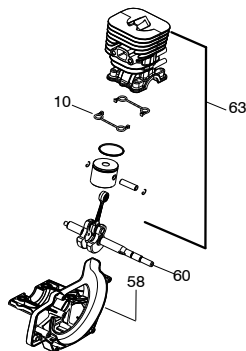

Serial Number - 2009-001N and higher, please use the following parts:

- Page 2, Ref.# 10 - 545008084 Seal - Cylinder (kit)
- Page 2, Ref.# 58 - 545195601 Crankcase
- Page 2, Ref.# 60 - 545195202 Assy-Crankshaft
- Page 2, Ref.# 63 - 545008082 Kit - Cylinder / Piston