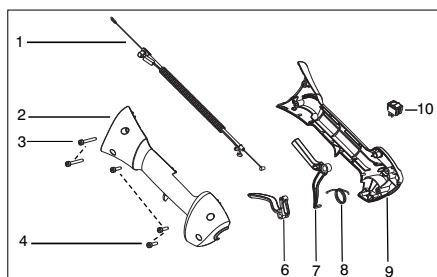

***** **Service Reference** *****

Note : Due to product improvements, your unit may have a different throttle housing assembly. Please refer to the serial number on your unit and order the parts below.

Serial Number - 2010-72N and lower, please use the following parts:

- Ref.# 1 - 545125301 - Assy-Cable/Wire Harness
- Ref.# 2 - 545062001 - Housing-throttle (RH)
- Ref.# 3 - 530016448 - Screw
- Ref.# 4 - 530016449 - Screw
- Ref.# 6 - 545066001 - Trigger
- Ref.# 7 - 530059804 - Lockout - Throttle
- Ref.# 8 - 545045601 - Spring - Lockout
- Ref.# 9 - 545067001 - Housing-throttle (LH)
- Ref.#10- 545030601 - Kit - Switch

Serial Number - 2010-73N and higher, please use the following parts: