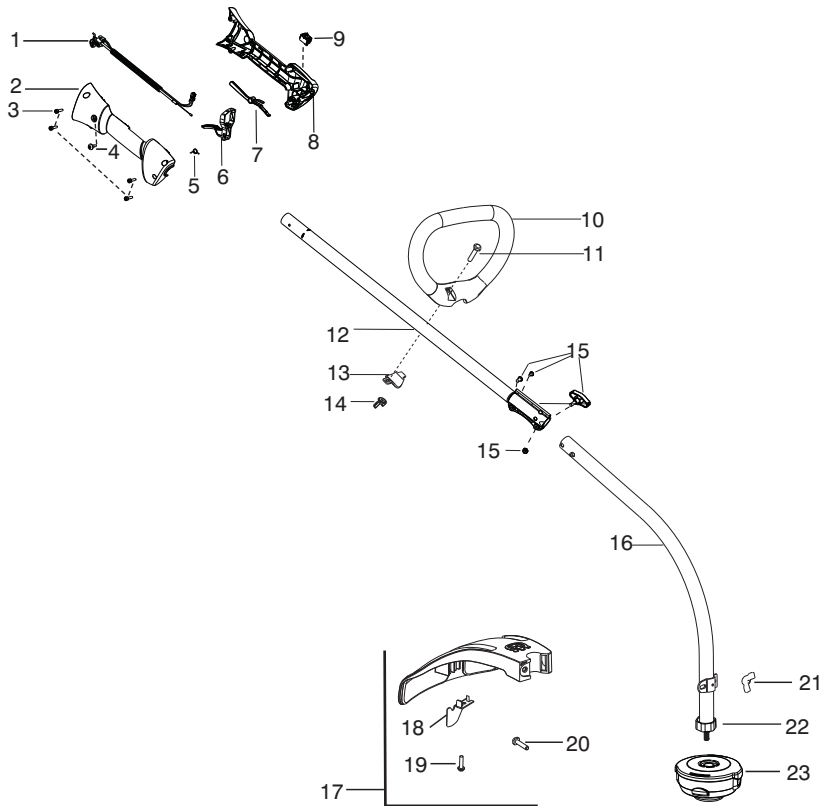

Parts List No. 545192139		Husqvarna ® PARTS LIST	MODEL 128CD (Lowes)
Date 3/09/10	Replaces 545192139 - 8/28/09		NOTE : Illustration may differ from actual model due to design changes.

⚠ WARNING
All repairs, adjustments and maintenance not described in the Operator's Manual must be performed by Qualified Service Personnel.

Ref.	Part No.	Description	Ref.	Part No.	Description
1.	*****	Assy-Cable/Wire Harness	20.	530015820	Bolt
2.	*****	Housing-Throttle (RH)	21.	530016152	Wingnut
3.	*****	Screw	22.	*****	Dust Cup
4.	*****	Screw	23.	*****	Head - Cutting
5.	530016454	Spring-Trigger			
6.	*****	Trigger			
7.	*****	Lockout-Throttle			
8.	*****	Housing-Throttle (LH)			
9.	*****	Kit-Switch			
10.	545042201	Handle - Assist			
11.	530015820	Bolt			
12.	575262501	Kit-Driveshaft Upper (Incl. 15, & flex)			
13.	530059185	Clamp - Assist Handle			
14.	530016152	Wingnut			
15.	575291801	Kit - Knob / Screw			
16.	545180847	Kit-Lower Shaft (Incl. flex)			
17.	545031101	Kit-Shield (Incl. 18,19,20,21)			
18.	530052287	Limiters - Line			
19.	530015814	Screw			
					Not Shown
			✓ 115275126		Manual
			530031159		Wrench-Hex (5/32")

✓ = New Part Number For This IPL

★ = Refer to the Service Reference Indicated for more information.(Located at the END of the IPL)

Parts List No. 545192139		Husqvarna ® PARTS LIST	MODEL 128CD (Lowes)
Date 3/09/10	Replaces 545192139 - 8/28/09		NOTE : Illustration may differ from actual model due to design changes.