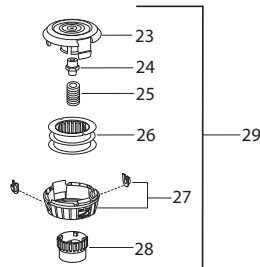

Parts List No. 545192139		Husqvarna® PARTS LIST	MODEL 128CD (Lowes)	
Date 3/09/10	Replaces 545192139 - 8/28/09		NOTE : Illustration may differ from actual model due to design changes.	Page: 5

***** **Service Reference** *****

Note : Due to product improvements, your unit may have a different starter housing assembly. Please refer to the serial number on your unit and order the parts below.