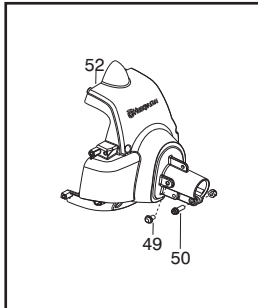

Parts List No. 545192139		Husqvarna® PARTS LIST	MODEL 128CD (Lowes)	
Date 3/09/10	Replaces 545192139 - 8/28/09		NOTE : Illustration may differ from actual model due to design changes.	Page: 6

***** **Service Reference** *****

Note : Due to product improvements, your unit may have a different fan housing assembly.
Please refer to the serial number on your unit and order the parts below.

Serial Number - 2010-72N and lower, please use the following parts:
Ref.# 49 - 530016469 - Screw
Ref.# 50 - 530016470 - Screw
Ref.# 52 - 545017501 - Assy. - Fan Housing