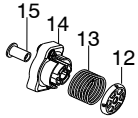

Parts List No. 545192139		Husqvarna® PARTS LIST	MODEL 128CD (Lowes)	
Date 3/09/10	Replaces 545192139 - 8/28/09		NOTE : Illustration may differ from actual model due to design changes.	Page: 3

***** **Service Reference** *****

Note : Due to product improvements, your unit may have a different starter system.
Please refer to the serial number on your unit and order the parts below.

Serial Number - 2008-365N and lower, please use the following parts:

- Ref.# 12 - 530016475 Washer - Starter
- Ref.# 13 - 545160301 Spring - Starter Cup
- Ref.# 14 - 545102303 Assy - Starter Cup
- Ref.# 15 - 530059800 Coupling - Starter

Serial Number - 2009-001N and higher, please use the following parts:

- Page 2, Ref.# 12 - 503873305 Assy - Starter Pawl

***** **Service Reference** *****

Note : Due to product improvements, your unit may have a different fuel tank assembly.
Please refer to the serial number on your unit and order the parts below.

Serial Number - 2008-365N and lower, please use the following parts:

- Ref.# 17 - 545081897 - Kit - Fuel Line
- Ref.# 20 - 545105105 - Assy - Fuel Tank (Incl. filter, lines, cap)