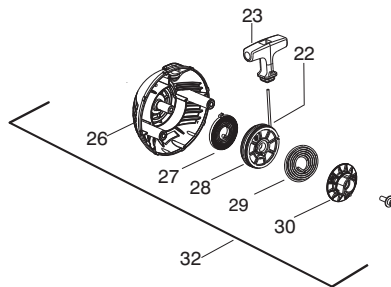

Parts List No. 545192139		Husqvarna® PARTS LIST	MODEL 128CD (Loves)	
Date 3/09/10	Replaces 545192139 - 8/28/09		NOTE : Illustration may differ from actual model due to design changes.	Page: 4

***** **Service Reference** *****

Note : Due to product improvements, your unit may have a different starter housing assembly. Please refer to the serial number on your unit and order the parts below.

Serial Number - 2008-365N and lower, please use the following parts:

- Ref.# 23 - 545029901 - Kit - Rope
- Ref.# 24 - 530150318 - Handle - Starter
- Ref.# 26 - 545029603 - Starter Hsg w/eyelet
- Ref.# 27 - 545029801 - Kit - Starter Spring
- Ref.# 28 - 545029701 - Kit - Starter Pulley
- Ref.# 30 - 545106301 - Assy - Starter Housing

Serial Number - 2009-001N and higher, please use the following parts:

- Page 2, Ref.# 22 - 545008079 - Kit - Rope
- Page 2, Ref.# 23 - 545043205 - Handle - Starter
- Page 2, Ref.# 26 - 576382101 - Starter Hsg (KIT)
- Page 2, Ref.# 27 - 545008087 - Kit - Spring
- Page 2, Ref.# 28 - 545008078 - Kit - Starter Pulley
- Page 2, Ref.# 29 - 544038802 - Spring - Driver
- Page 2, Ref.# 30 - 544038702 - Pulley - Driver
- Page 2, Ref.# 32 - 576368301 - Assy - Starter Housing

***** **Service Reference** *****

Note : Due to product improvements, your unit may have a different piston, cylinder & crankcase. Please refer to the serial number on your unit and order the parts below.

Serial Number - 2008-365N and lower, please use the following parts:

- Ref.# 9,55,60 - 545003378 Kit - Cyl., Piston, Crankcase
- Ref.# 57 - 545030001 Kit - Crankshaft

Serial Number - 2009-001N and higher, please use the following parts:

- Page 2, Ref.# 10 - 545008084 Seal - Cylinder (kit)
- Page 2, Ref.# 58 - 545195601 Crankcase
- Page 2, Ref.# 60 - 545195202 Assy-Crankshaft
- Page 2, Ref.# 63 - 545008082 Kit - Cylinder / Piston