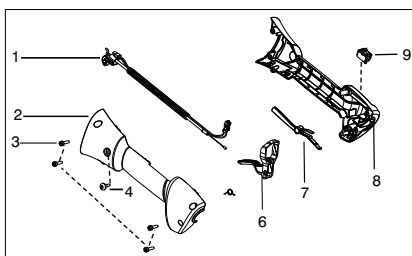

- Ref.# 1 - 576139401 - Assy. - Cable/Wire Harness
- Ref.# 2 - 545223001 - Housing-throttle (RH)
- Ref.# 3 - 530016449 - Screw
- Ref.# 4 - 530015805 - Screw
- Ref.# 6 - 574355301 - Trigger
- Ref.# 7 - 574355401 - Lockout - Throttle
- Ref.# 8 - 545223201 - Housing-throttle (LH)
- Ref.# 9 - 545049309 - Switch