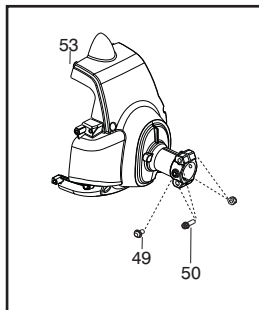

Serial Number - 2010-73N and higher, please use the following parts:
Ref.# 49 - 530015805 - Screw
Ref.# 50 - 530015774 - Screw
Ref.# 53 - 545205201 - Assy. - Fan Housing