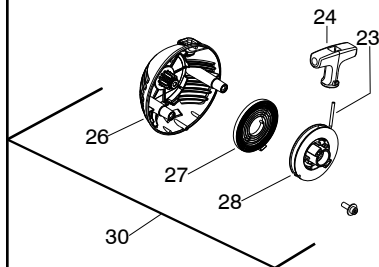

Parts List No. 545192139		Husqvarna® PARTS LIST	MODEL 128CD (Loves)	
Date 3/09/10	Replaces 545192139 - 8/28/09		NOTE : Illustration may differ from actual model due to design changes.	Page: 4

***** **Service Reference** *****

Note : Due to product improvements, your unit may have a different starter housing assembly. Please refer to the serial number on your unit and order the parts below.

Serial Number - 2008-365N and lower, please use the following parts:

- Ref.# 23 - 545029901 - Kit - Rope
- Ref.# 24 - 530150318 - Handle - Starter
- Ref.# 26 - 545029603 - Starter Hsg w/eyelet
- Ref.# 27 - 545029801 - Kit - Starter Spring
- Ref.# 28 - 545029701 - Kit - Starter Pulley
- Ref.# 30 - 545106301 - Assy - Starter Housing