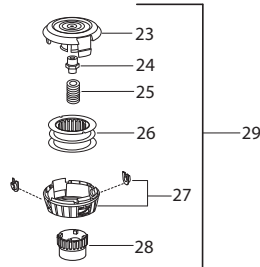

Parts List No. 545192186		Husqvarna® PARTS LIST	MODEL 128CD (US/CAN)	
Date 3/10/10	Replaces 545192186 - 8/28/09		NOTE : Illustration may differ from actual model due to design changes.	Page: 3

***** **Service Reference** *****

Note : Due to product improvements, your unit may have a different starter housing assembly. Please refer to the serial number on your unit and order the parts below.