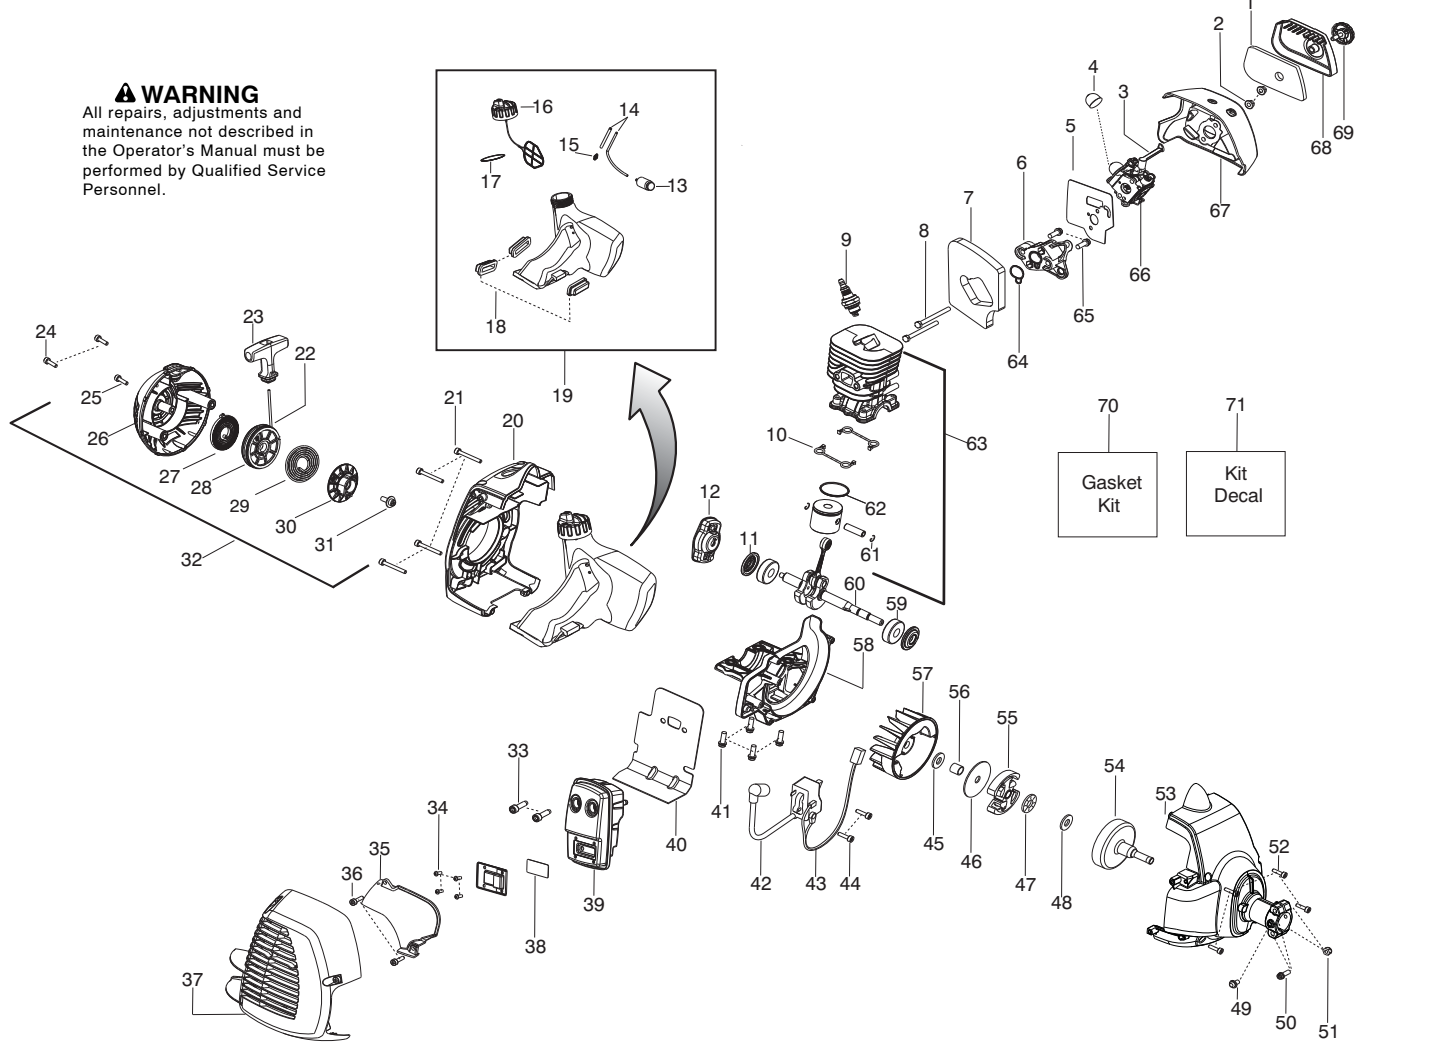

Parts List No. 545192186		Husqvarna® PARTS LIST	MODEL 128CD (US/CAN)	
Date 3/10/10	Replaces 545192186 - 8/28/09		NOTE : Illustration may differ from actual model due to design changes.	Page: 2

⚠ WARNING

All repairs, adjustments and maintenance not described in the Operator's Manual must be performed by Qualified Service Personnel.

Ref.	Part No.	Description	Ref.	Part No.	Description	Ref.	Part No.	Description
1.	530150253	Filter	26.	576382101	Hsg. - Starter (KIT)	49.	★★★★★	Screw
2.	530016101	Nut - Carb. Screw	27.	545008087	Kit - Spring	50.	★★★★★	Screw
3.	530057844	Lever - Choke	28.	545008078	Kit - Starter Pulley	51.	530015768	Nut
4.	530058709	Bulb - Purge	29.	544038802	Spring - Driver	52.	530016456	Screw
5.	545008086	Kit - Carb. Gasket (Incl. 7,64)	30.	544038702	Pulley - Driver	53.	★★★★★	Assy - Fan Housing
6.	530035596	Adaptor - Carb.	31.	530016468	Screw	54.	530150039	Assy - Clutch Drum
7.	545008084	Foam - Gasket (kit)	32.	576368301	Assy - Starter Hsg. (Incl. 22,23,25 - 31)	55.	530055122	Assy - Clutch
8.	530016400	Bolt	33.	530058982	Bolt - Muffler	56.	530057852	Spacer
9.	952030201	Plug - Spark (RCJ-8Y)	34.	530015241	Screw	57.	530039242	Flywheel
10.	545008084	Seal - Cylinder (kit)	35.	530150440	Shield - Heat	58.	545195601	Crankcase - Cast
11.	545008084	Seal - Crankshaft (kit)	36.	530016449	Screw	59.	545013401	Bearing
12.	503873305	Assy - Starter Pawl	37.	576215001	Kit - Muffler Guard (Incl. Screws)	60.	545195202	Assy - Crankshaft
13.	530095646	Assy - Fuel Filter	38.	545030501	Kit - Spark (Incl. 34)	61.	530015162	Retainer - Piston Pin
14.	530069599	Kit - Fuel Line (Incl. 15)	39.	574031501	Kit - Muffler (Incl. 33,34,38,40)	62.	530019283	Ring - Piston
15.	530023877	Fitting - Fuel line	40.	545008084	Gasket - Paper Met.(kit)	63.	545008082	Kit - Piston/Cyl.(Incl. 61,62)
16.	530150350	Assy - Cap w/ret.(Incl. 17)	41.	530015897	Screw	64.	545008084	Seal - adaptor (kit)
17.	545008084	O-ring - Fuel Cap (kit)	42.	545046701	Module	65.	530015897	Screw
18.	530059780	Isolator - Fuel Tank	43.	530039227	Assy - Leadwire	66.	545081848	Kit - Carb. (Incl. 3,4,5)
19.	545180870	Kit - Fuel Tank Assy. (Incl. 13,14,15,16,17,18)	44.	530016456	Screw	67.	545084601	Airbox
20.	576382101	Shroud - Rear (KIT)	45.	530016463	Washer	68.	530057846	Cover - Air Box
21.	530016448	Screw	46.	530094189	Washer - Clutch	69.	530059796	Assy - Knob
22.	545008079	Kit - Rope	47.	545173401	Bearing - Thrust	70.	545008084	Kit - Gasket (Incl. 5,7,10,11,17,40,64)
23.	545043205	Handle - Starter	48.	530016420	Washer - Thrust	71.	545180885	Kit - Decal
24.	530016426	Screw						
25.	530016449	Screw						

✓ = New Part Number For This IPL

★ = Refer to the Service Reference Indicated for more information.(Located at the END of the IPL)