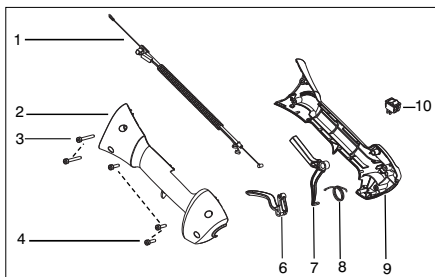

***** **Service Reference** *****

Note : Due to product improvements, your unit may have a different throttle housing assembly. Please refer to the serial number on your unit and order the parts below.

Serial Number - 2010-72N and lower, please use the following parts:

- Ref.# 1 - 545125301 - Assy-Cable/Wire Harness
- Ref.# 2 - 545062001 - Housing-throttle (RH)
- Ref.# 3 - 530016448 - Screw
- Ref.# 4 - 530016449 - Screw
- Ref.# 6 - 545066001 - Trigger
- Ref.# 7 - 530059804 - Lockout - Throttle
- Ref.# 8 - 545045601 - Spring - Lockout
- Ref.# 9 - 545067001 - Housing-throttle (LH)
- Ref.#10- 545030601 - Kit - Switch

Serial Number - 2010-73N and higher, please use the following parts: