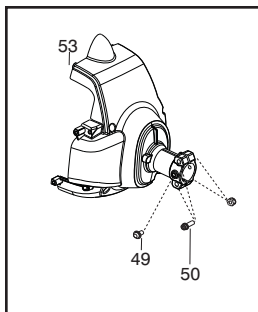

Serial Number - 2010-73N and higher, please use the following parts:

Ref.# 49 - 530015805 - Screw

Ref.# 50 - 530015774 - Screw

Ref.# 53 - 545205201 - Assy. - Fan Housing