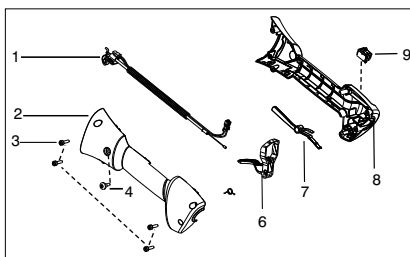

- Ref.# 1 - 576139401 - Assy. - Cable/Wire Harness
- Ref.# 2 - 545223001 - Housing-throttle (RH)
- Ref.# 3 - 530016449 - Screw
- Ref.# 4 - 530015805 - Screw
- Ref.# 6 - 574355301 - Trigger
- Ref.# 7 - 574355401 - Lockout - Throttle
- Ref.# 8 - 545223201 - Housing-throttle (LH)
- Ref.# 9 - 545049309 - Switch