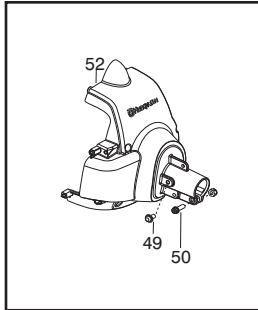

Parts List No. 545192186		Husqvarna® PARTS LIST	MODEL 128CD (US/CAN)	
Date 3/10/10	Replaces 545192186 - 8/28/09		NOTE : Illustration may differ from actual model due to design changes.	Page: 4

***** **Service Reference** *****

Note : Due to product improvements, your unit may have a different fan housing assembly.
Please refer to the serial number on your unit and order the parts below.

Serial Number - 2010-72N and lower, please use the following parts:

Ref.# 49 - 530016469 - Screw

Ref.# 50 - 530016470 - Screw

Ref.# 52 - 545017501 - Assy. - Fan Housing