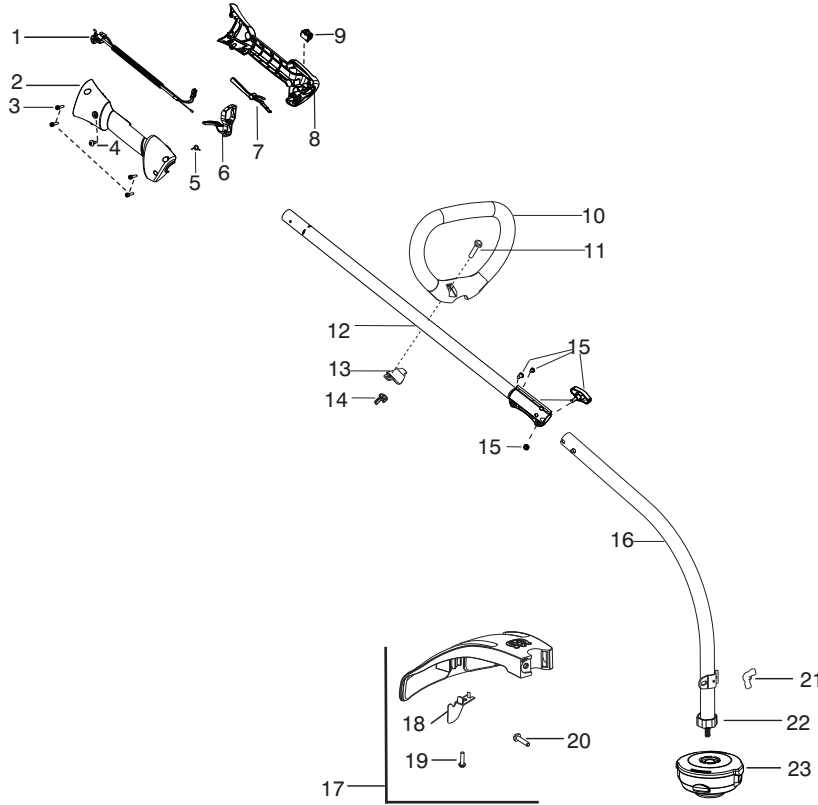

Parts List No. 545192186		 Husqvarna ® PARTS LIST	MODEL 128CD (US/CAN)
Date 3/10/10	Replaces 545192186 - 8/28/09		NOTE : Illustration may differ from actual model due to design changes.

⚠ WARNING
All repairs, adjustments and maintenance not described in the Operator's Manual must be performed by Qualified Service Personnel.

Ref.	Part No.	Description	Ref.	Part No.	Description
1.	✓ ★★★★★	Assy - Cable/Wire Harness	20.	530015820	Bolt
2.	✓ ★★★★★	Housing - Throttle (RH)	21.	530016152	Wingnut
3.	✓ ★★★★★	Screw	22.	✓ ★★★★★	Dust Cup
4.	✓ ★★★★★	Screw	23.	✓ ★★★★★	Assy. - T25 Cutting Head
5.	530016454	Spring - Trigger			
6.	✓ ★★★★★	Trigger			
7.	✓ ★★★★★	Lockout - Throttle			
8.	✓ ★★★★★	Housing - Throttle (LH)			
9.	✓ ★★★★★	Kit - Switch			
10.	545042201	Handle - Assist			
11.	530015820	Bolt			
12.	✓ 575262501	Kit - Driveshaft Upper (Incl. 15, & Flex)			
13.	530059185	Clamp - Assist Handle			
14.	530016152	Wingnut			
15.	✓ 575291801	Kit - Knob / Screw			
16.	545180847	Kit - Lower Shaft (incl. flex)			
17.	545031101	Kit - Shield (Incl. 18,19,20,21)			
18.	530052287	Limiter - Line			
19.	530015814	Screw			
				Not Shown	
			✓ 115275126	Manual	
			530031159	Wrench-Hex (5/32")	

✓ = New Part Number For This IPL

★ = Refer to the Service Reference Indicated for more information.(Located at the END of the IPL)

Parts List No. 545192186		Husqvarna ® PARTS LIST	MODEL 128CD (US/CAN)
Date 3/10/10	Replaces 545192186 - 8/28/09		NOTE : Illustration may differ from actual model due to design changes.