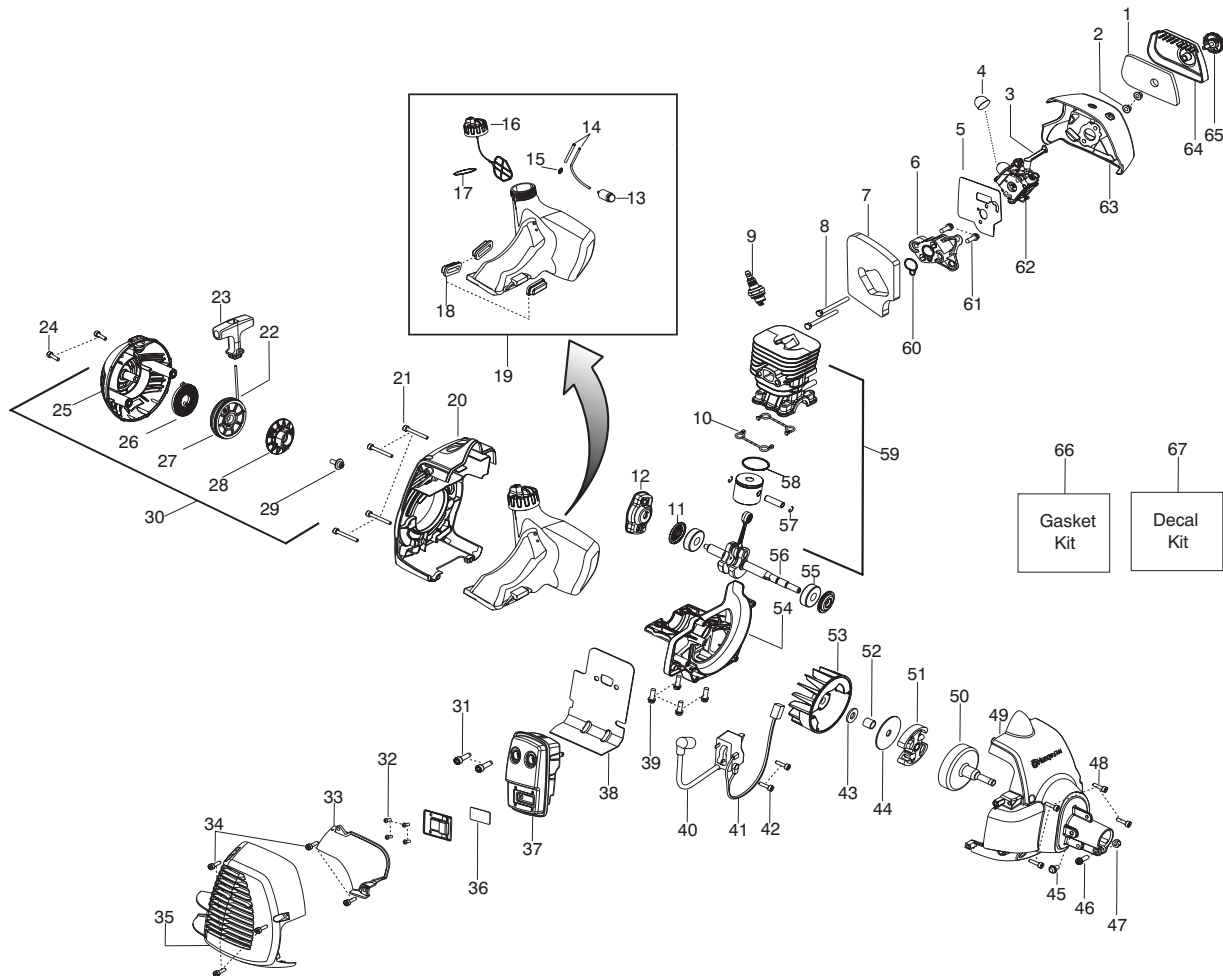

128 C

Spare parts
Ersatzteile
Pièces détachées
Reserve onderdelen
Repuestos
Reservdelar

Parts List No. 545012636		Husqvarna ® PARTS LIST	MODEL 128C (US/CAN)
Date 12/2/08	NEW		NOTE : Illustration may differ from actual model due to design changes.

⚠ WARNING
All repairs, adjustments and maintenance not described in the Operator's Manual must be performed by Qualified Service Personnel.

Ref.	Part No.	Description	Ref.	Part No.	Description
1.	545125301	Assy-Cable/Wire Harness	19.	530016152	Wingnut
2.	545066001	Trigger	20.	545017403	Dust cup
3.	545062002	Housing-Throttle (RH)	21.	537338307	Assy-T25 Cutting Head
4.	530016448	Screw			
5.	545007508	Flexshaft			
6.	530016449	Screw			
7.	530016454	Spring-Trigger			
8.	545008088	Kit-Driveshaft			
9.	530059185	Clamp-Handle			
10.	530016152	Wingnut			
11.	545067001	Housing-Throttle (LH)			
12.	545030601	Kit-Switch			
13.	545042201	Handle-Assist			
14.	530015820	Bolt			
15.	545031101	Kit-Shield (Incl. 16,17,18,19)			
16.	545081862	Kit - Limiter-Line			
17.	530015814	Screw			
18.	530015820	Bolt			
					Not Shown

✓ = New Part Number For This IPL

★ = Refer to the Service Reference Indicated for more information.(Located at the END of the IPL)

Parts List No. 545012636		Husqvarna ® PARTS LIST	MODEL 128C (US/CAN)
Date 12/2/08	NEW		Page: 2
NOTE : Illustration may differ from actual model due to design changes.			

✓ = New Part Number For This IPL

★ = Refer to the Service Reference Indicated for more information.(Located at the END of the IPL)