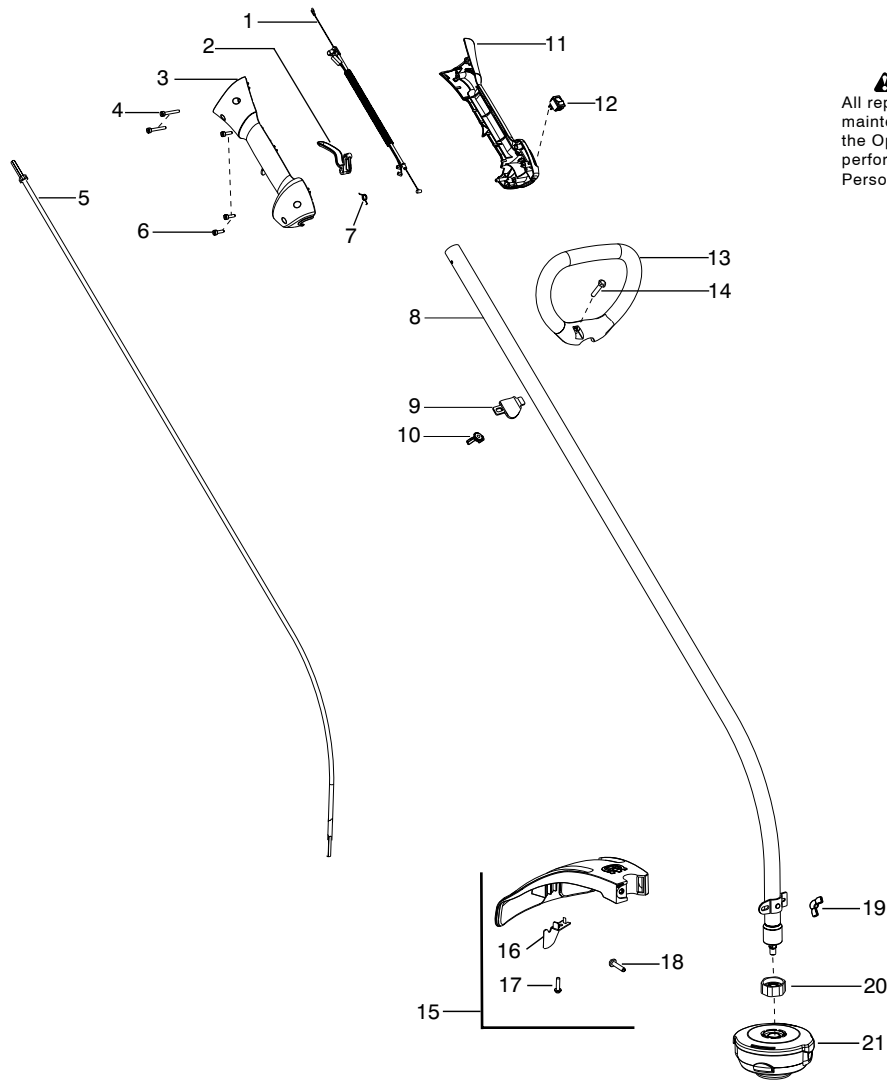

128 C

Spare parts
Ersatzteile
Pièces détachées
Reserve onderdelen
Repuestos
Reservdelar

Parts List No. 545012636		Husqvarna ® PARTS LIST	MODEL 128C (US/CAN)
Date 12/2/08	NEW		NOTE : Illustration may differ from actual model due to design changes.

⚠ WARNING
All repairs, adjustments and maintenance not described in the Operator's Manual must be performed by Qualified Service Personnel.

Ref.	Part No.	Description	Ref.	Part No.	Description
1.	545125301	Assy-Cable/Wire Harness	19.	530016152	Wingnut
2.	545066001	Trigger	20.	545017403	Dust cup
3.	545062002	Housing-Throttle (RH)	21.	537338307	Assy-T25 Cutting Head
4.	530016448	Screw			
5.	545007508	Flexshaft			
6.	530016449	Screw			
7.	530016454	Spring-Trigger			
8.	545008088	Kit-Driveshaft			
9.	530059185	Clamp-Handle			
10.	530016152	Wingnut			
11.	545067001	Housing-Throttle (LH)			
12.	545030601	Kit-Switch			
13.	545042201	Handle-Assist			
14.	530015820	Bolt			
15.	545031101	Kit-Shield (Incl. 16,17,18,19)			
16.	545081862	Kit - Limiter-Line			
17.	530015814	Screw			
18.	530015820	Bolt			
					Not Shown

✓ = New Part Number For This IPL

★ = Refer to the Service Reference Indicated for more information.(Located at the END of the IPL)

Parts List No. 545012636		Husqvarna ® PARTS LIST	MODEL 128C (US/CAN)
Date 12/2/08	NEW		Page: 2
NOTE : Illustration may differ from actual model due to design changes.			

✓ = New Part Number For This IPL

★ = Refer to the Service Reference Indicated for more information.(Located at the END of the IPL)