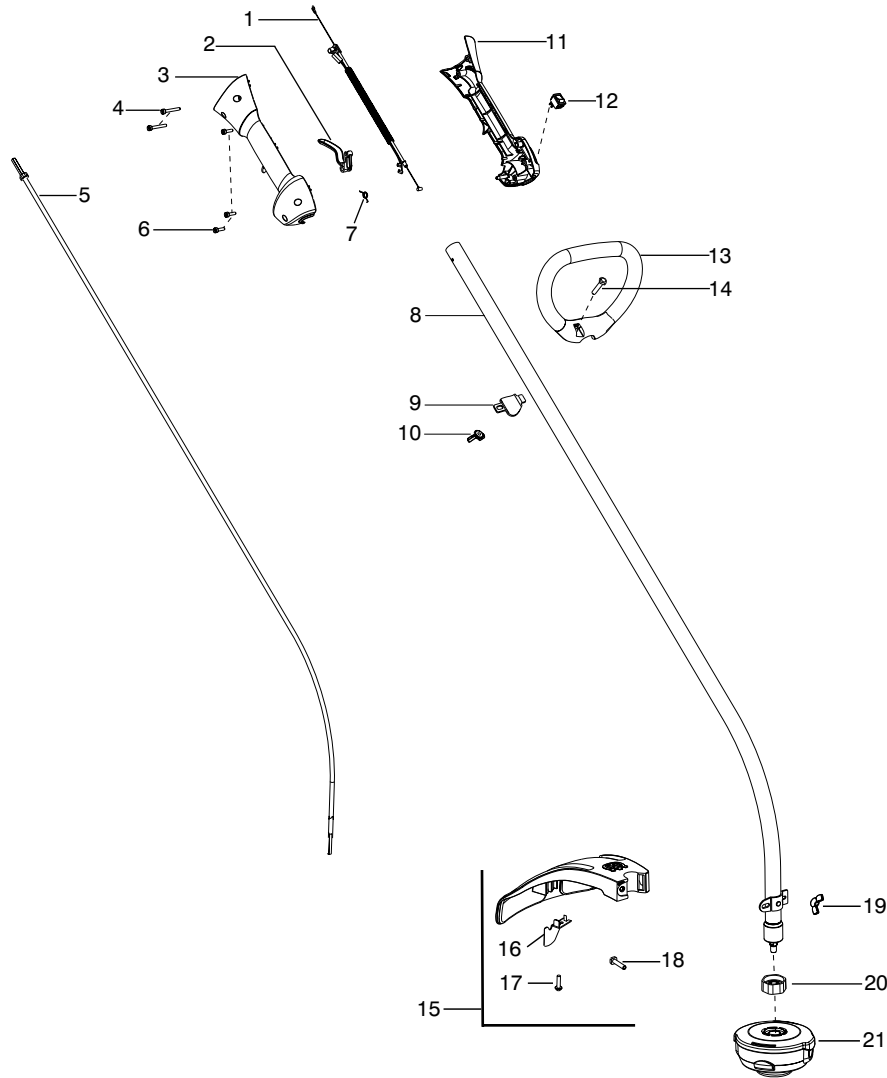

128C

Spare parts
Ersatzteile
Pièces détachées
Reserve onderdelen
Repuestos
Reservdelar

Parts List No. 530165592		Husqvarna ® PARTS LIST	MODEL 125C
Date 9/11/08	Replaces 530165592 - 2/01/08		NOTE : Illustration may differ from actual model due to design changes.

⚠ WARNING
All repairs, adjustments and maintenance not described in the Operator's Manual must be performed by Qualified Service Personnel.

Ref.	Part No.	Description	Ref.	Part No.	Description
1.	★ ★ ★ ★ ★	Assy-Cable/Wire Harness	19.	530016152	Wingnut
2.	545066001	Trigger	20.	545017403	Dust cup
3.	545062002	Housing-Throttle (RH)	21.	5373383-03	Assy-T25 Cutting Head
4.	530016448	Screw			
5.	★ ★ ★ ★ ★	Flexshaft			
6.	530016449	Screw			
7.	530016454	Spring-Trigger			
8.	545180806	Kit-Driveshaft			
9.	530059185	Clamp-Handle			
10.	530016152	Wingnut			
11.	545067001	Housing-Throttle (LH)			
12.	545030601	Kit-Switch			
13.	545042201	Handle-Assist			
14.	530015820	Bolt			
15.	545031101	Kit-Shield (Incl. 16,17,18,19)			
16.	545081862	Kit - Limiter-Line			
17.	530015814	Screw			
18.	530015820	Bolt			
					Not Shown
				545146947 545059101	(US) Decal-Warning

✓ = New Part Number For This IPL

★ = Refer to the Service Reference Indicated for more information.(Located at the END of the IPL)

Parts List No. 530165592		Husqvarna ® PARTS LIST	MODEL 125C
Date 9/11/08	Replaces 530165592 - 2/01/08		Page: 2

Not Shown

530058709 Bulb-Purge

✓ = New Part Number For This IPL

★ = Refer to the Service Reference Indicated for more information.(Located at the END of the IPL)

Parts List No. 530165592		 Husqvarna ® PARTS LIST	MODEL 125C
Date 9/11/08	Replaces 530165592 - 2/01/08		NOTE : Illustration may differ from actual model due to design changes.