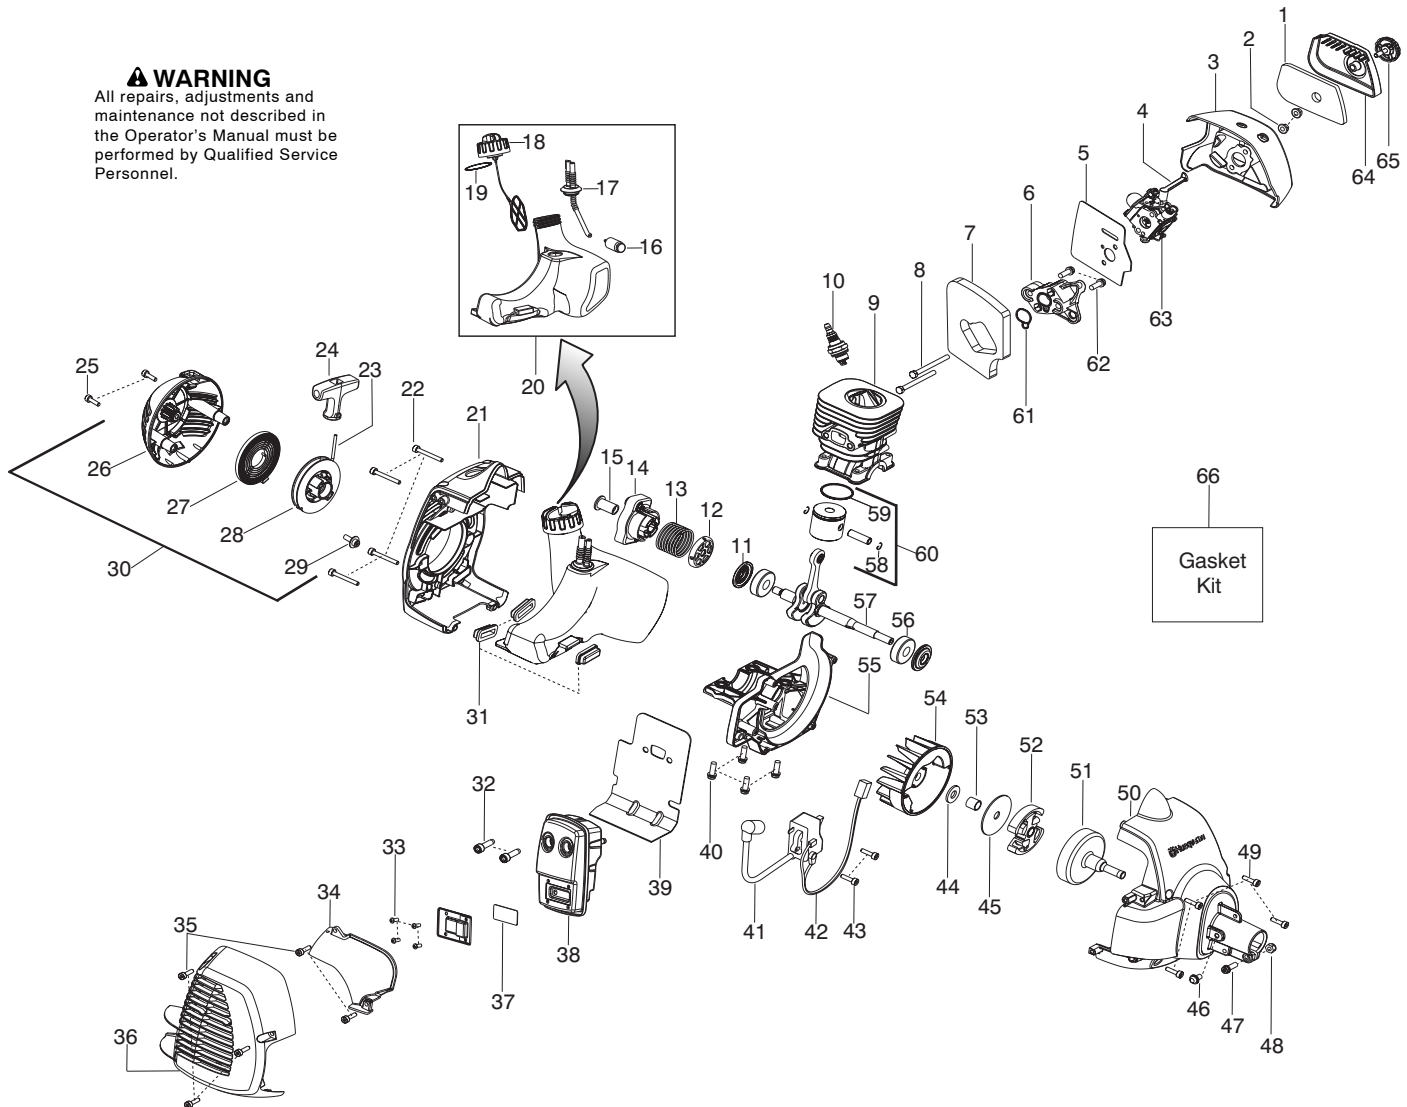

Parts List No. 530165592		Husqvarna® PARTS LIST	MODEL 125C
Date 9/11/08	Replaces 530165592 - 2/01/08		Page: 2

NOTE : Illustration may differ from actual model due to design changes.

⚠ WARNING

All repairs, adjustments and maintenance not described in the Operator's Manual must be performed by Qualified Service Personnel.

Ref.	Part No.	Description	Ref.	Part No.	Description	Ref.	Part No.	Description
1.	530150253	Filter	25.	530016426	Screw	48.	530015768	Locknut
2.	530016101	Nut-Carb. Screw	26.	545029603	Starter Hsg. w/eyelet	49.	530016456	Screw
3.	★★★★★	Air Box	27.	545029801	Kit-Starter Spring	50.	545017501	Assy-Fan Housing
4.	530057844	Lever - Choke	28.	545029701	Kit-Starter Pulley	51.	★★★★★	Assy-Clutch Drum
5.	545050402	Kit-Carb. Gasket (Incl. 7,61)	29.	530016468	Screw	52.	545050405	Kit-Clutch Assy.
6.	530035596	Adaptor-Carb.	30.	545106301	Assy-Starter Hsg.(Incl. 23,24,26,27,28,29)	53.	530057852	Spacer
7.	545081898	Kit-Gasket (foam)	31.	530059780	Isolator-Tank	54.	530039242	Flywheel
8.	530016400	Bolt	32.	530058982	Bolt-Muffler	55.	545054601	Crankcase
9.	545001001	Cylinder	33.	530015496	Screw	56.	545013401	Bearing
10.	952030249	Plug-Spark (RCJ-6Y)	34.	530150440	Shield-Heat	57.	545030001	Kit-Crankshaft
11.	545050403	Kit-Crankshaft seal	35.	530016449	Screw	58.	530015162	Retainer-Piston Pin
12.	530016475	Washer-Starter	36.	545104901	Guard-Muffler	59.	530019283	Ring-Piston
13.	545160301	Spring-Starter Cup	37.	545030501	Kit-Spark Arrestor (Incl. 33)	60.	545030301	Kit-Piston (Incl. 58,59)
14.	545102303	Assy-Starter Cup	38.	545057501	Assy-Muffler	61.	545081898	Kit-Gasket (adaptor seal)
15.	530059800	Coupling-Starter	39.	545081898	Gasket-Paper Metal	62.	530015897	Screw
16.	530095646	Assy-Fuel Filter	40.	530015897	Screw	63.	★★★★★	Kit-Carb. (Incl. 4,5)
17.	545081897	Kit-Fuel Line	41.	530039224	Module	64.	530057846	Cover-Air Box
18.	530150350	Assy-Cap w/ret.(Incl. 19)	42.	530039227	Assy-Leadwire	65.	530059796	Assy-Knob
19.	545081898	Kit - Gasket (O-ring-fuel cap)	43.	530016456	Screw	66.	545081898	Kit-Gasket (Incl. 5,7,11,19,39,61)
20.	545105105	Assy-Fuel Tank (Incl. 16,17,18,19)	44.	530016463	Washer			
21.	530057851	Shroud-Rear	45.	530094189	Washer-Clutch			
22.	530016448	Screw	46.	530016469	Screw			
23.	545029901	Kit-Rope	47.	530016470	Screw			
24.	530150318	Handle-Starter						

Not Shown

530058709 Bulb-Purge

✓ = New Part Number For This IPL

★ = Refer to the Service Reference Indicated for more information.(Located at the END of the IPL)