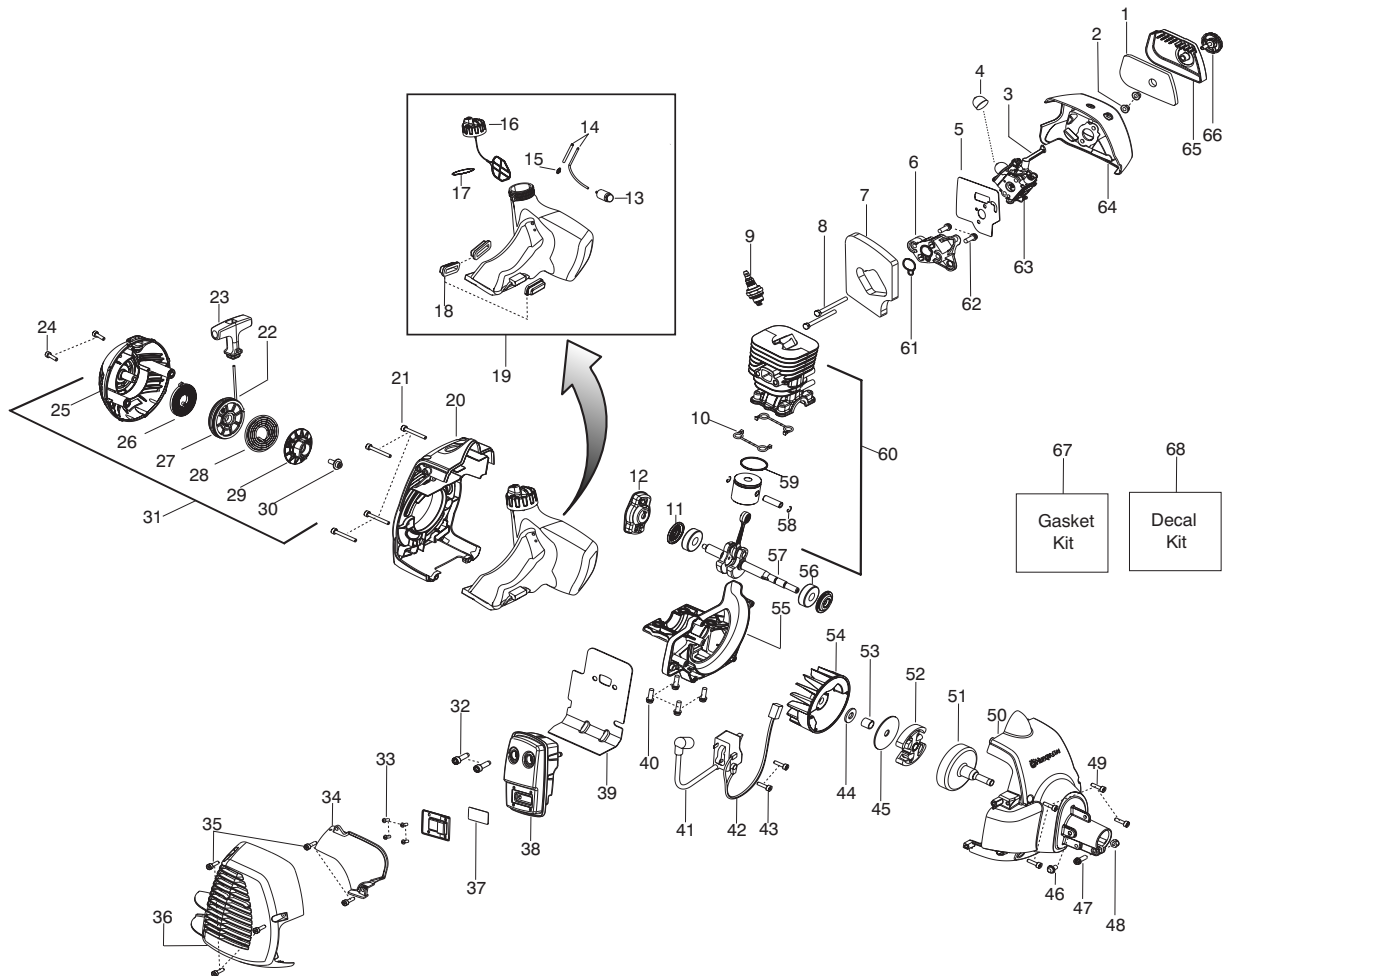

# 128C

**Spare parts**  
**Ersatzteile**  
**Pièces détachées**  
**Reserve onderdelen**  
**Repuestos**  
**Reservdelar**

<b>Parts List No.</b> 545012636		<b>Husqvarna</b> ® PARTS LIST	<b>MODEL</b> 128C (US/CAN)
<b>Date</b> 5/28/09	<b>Replaces</b> 545012636 - 4/22/09		<b>NOTE</b> : Illustration may differ from actual model due to design changes.

**⚠ WARNING**  
All repairs, adjustments and maintenance not described in the Operator's Manual must be performed by Qualified Service Personnel.

Ref.	Part No.	Description	Ref.	Part No.	Description
1.	545125301	Assy-Cable/Wire Harness	19.	530016152	Wingnut
2.	545066001	Trigger	20.	545017403	Dust cup
3.	545062002	Housing-Throttle (RH)	21.	537338307	Assy-T25 Cutting Head
4.	530016448	Screw			
5.	545007508	Flexshaft			
6.	530016449	Screw			
7.	530016454	Spring-Trigger			
8.	545008088	Kit-Driveshaft			
9.	530059185	Clamp-Handle			
10.	530016152	Wingnut			
11.	545067001	Housing-Throttle (LH)			
12.	545030601	Kit-Switch			
13.	545042201	Handle-Assist			
14.	530015820	Bolt			
15.	545031101	Kit-Shield (Incl. 16,17,18,19)			
16.	545081862	Kit - Limiter-Line			
17.	530015814	Screw			
18.	530015820	Bolt			
					<b>Not Shown</b>

✓ = New Part Number For This IPL

★ = Refer to the Service Reference Indicated for more information.(Located at the END of the IPL)

<b>Parts List No.</b> 545012636		<b>Husqvarna</b> ® PARTS LIST	<b>MODEL</b> 128C (US/CAN)
<b>Date</b> 5/28/09	<b>Replaces</b> 545012636 - 4/22/09		<b>NOTE</b> : Illustration may differ from actual model due to design changes.