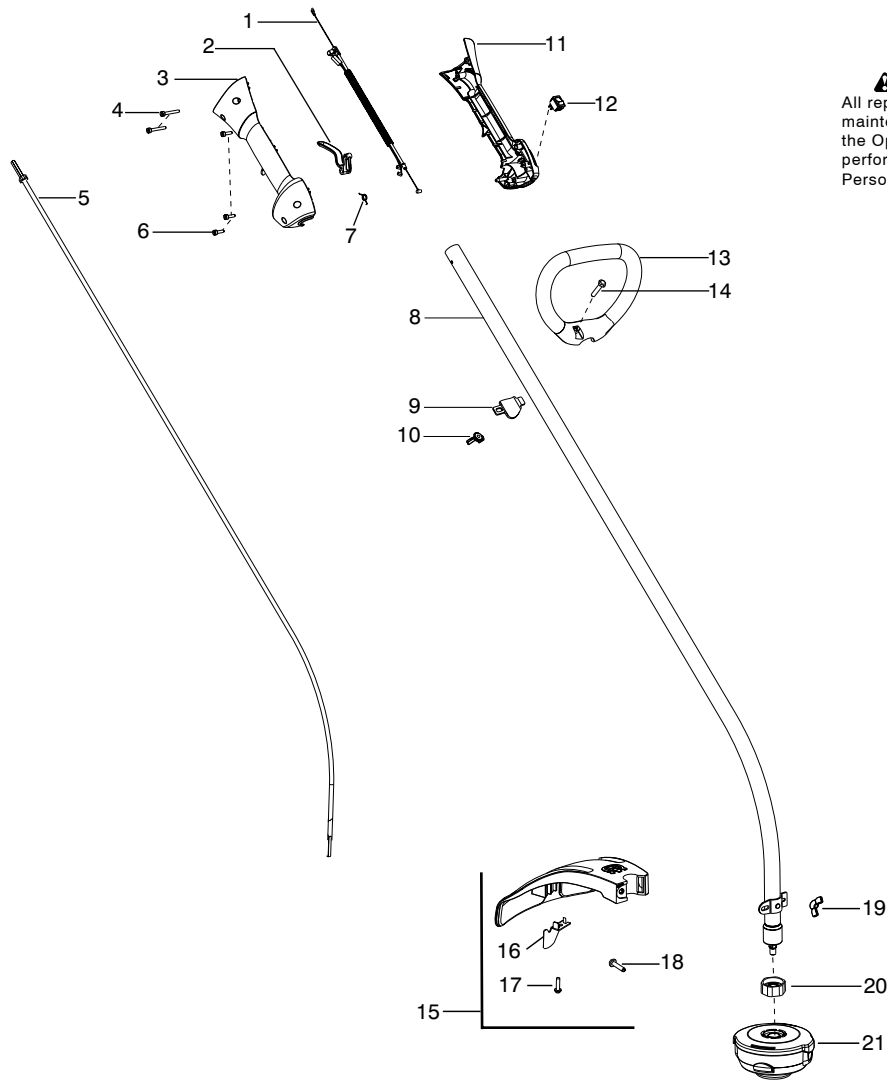

# 128C

**Spare parts**  
**Ersatzteile**  
**Pièces détachées**  
**Reserve onderdelen**  
**Repuestos**  
**Reservdelar**

<b>Parts List No.</b> 545012636		<b>Husqvarna</b> ® PARTS LIST	<b>MODEL</b> 128C (US/CAN)
<b>Date</b> 5/28/09	<b>Replaces</b> 545012636 - 4/22/09		<b>NOTE</b> : Illustration may differ from actual model due to design changes.

**⚠ WARNING**  
All repairs, adjustments and maintenance not described in the Operator's Manual must be performed by Qualified Service Personnel.

Ref.	Part No.	Description	Ref.	Part No.	Description
1.	545125301	Assy-Cable/Wire Harness	19.	530016152	Wingnut
2.	545066001	Trigger	20.	545017403	Dust cup
3.	545062002	Housing-Throttle (RH)	21.	537338307	Assy-T25 Cutting Head
4.	530016448	Screw			
5.	545007508	Flexshaft			
6.	530016449	Screw			
7.	530016454	Spring-Trigger			
8.	545008088	Kit-Driveshaft			
9.	530059185	Clamp-Handle			
10.	530016152	Wingnut			
11.	545067001	Housing-Throttle (LH)			
12.	545030601	Kit-Switch			
13.	545042201	Handle-Assist			
14.	530015820	Bolt			
15.	545031101	Kit-Shield (Incl. 16,17,18,19)			
16.	545081862	Kit - Limiter-Line			
17.	530015814	Screw			
18.	530015820	Bolt			
					<b>Not Shown</b>

✓ = New Part Number For This IPL

★ = Refer to the Service Reference Indicated for more information.(Located at the END of the IPL)

<b>Parts List No.</b> 545012636		<b>Husqvarna</b> ® PARTS LIST	<b>MODEL</b> 128C (US/CAN)
<b>Date</b> 5/28/09	<b>Replaces</b> 545012636 - 4/22/09		<b>NOTE</b> : Illustration may differ from actual model due to design changes.