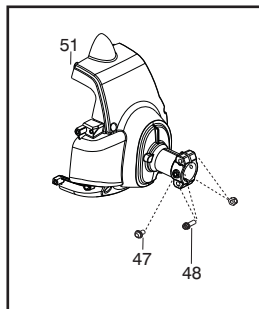

- Ref.# 46 - 530016469 - Screw
- Ref.# 47 - 530016470 - Screw
- Ref.# 50 - 545017501 - Assy. - Fan Housing

Serial Number - 2010-73N and higher, please use the following parts: