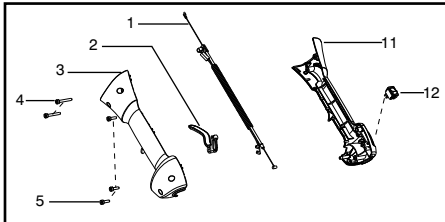

Parts List No. 545012636		Husqvarna® PARTS LIST	MODEL 128C (US/CAN)	
Date 3/08/10	Replaces 545012636 - 8/28/09		NOTE : Illustration may differ from actual model due to design changes.	Page: 3

***** **Service Reference** *****

Note : Due to product improvements, your unit may have a different throttle housing assembly.
Please refer to the serial number on your unit and order the parts below.

Serial Number - 2010-72N and lower, please use the following parts:

- Ref.# 1 - 545125301 - Assy-Cable/Wire Harness
- Ref.# 2 - 545066001 - Trigger
- Ref.# 3 - 545062002 - Housing-throttle (RH)
- Ref.# 4 - 530016448 - Screw
- Ref.# 5 - 530016449 - Screw
- Ref.#11- 545067001 - Housing-throttle (LH)
- Ref.#12- 545030601 - Kit - Switch

Serial Number - 2010-73N and higher, please use the following parts: