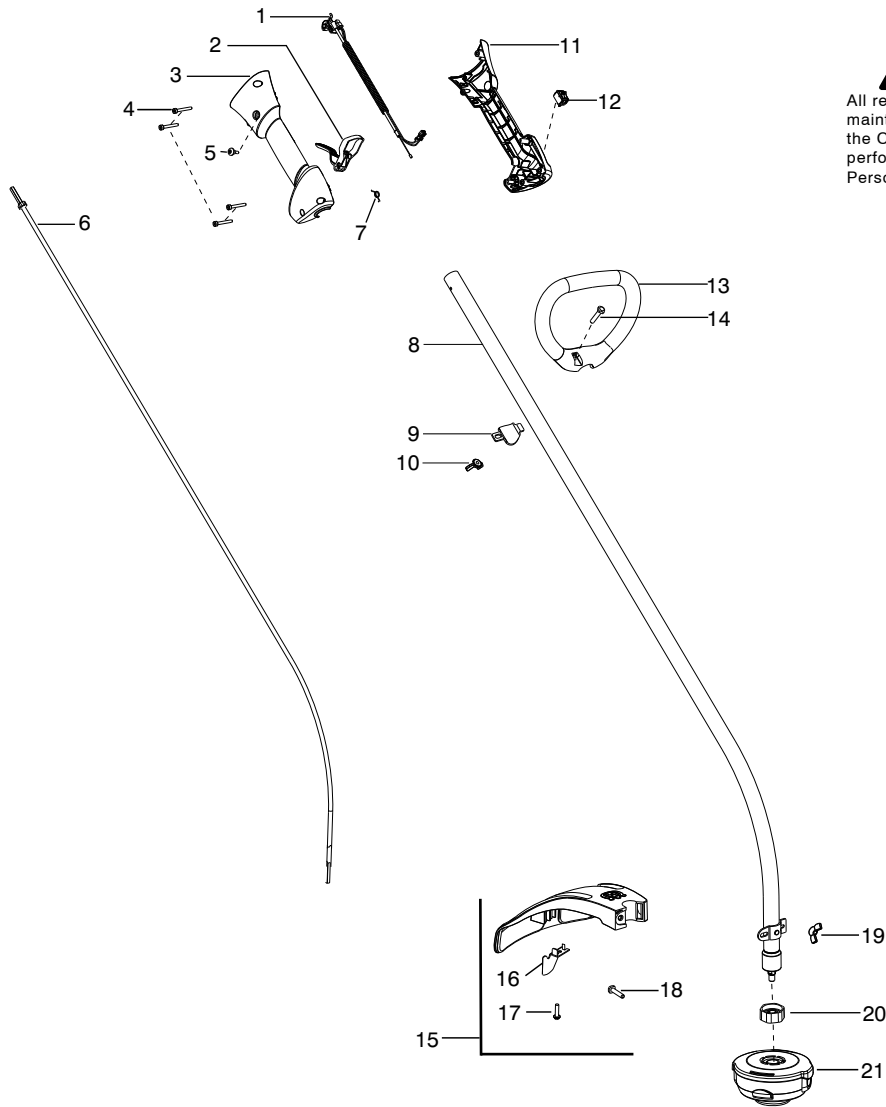

Parts List No. 545012636		Husqvarna ® PARTS LIST	MODEL 128C (US/CAN)
Date 3/08/10	Replaces 545012636 - 8/28/09		NOTE : Illustration may differ from actual model due to design changes.

⚠ WARNING
All repairs, adjustments and maintenance not described in the Operator's Manual must be performed by Qualified Service Personnel.

Ref.	Part No.	Description	Ref.	Part No.	Description
1.	★ ★ ★ ★ ★ ★ ★ ★	Assy-Cable/Wire Harness	19.	530016152	Wingnut
2.	★ ★ ★ ★ ★ ★ ★ ★	Trigger	20.	545017403	Dust cup
3.	★ ★ ★ ★ ★ ★ ★ ★	Housing-Throttle (RH)	21.	537338307	Assy-T25 Cutting Head
4.	★ ★ ★ ★ ★ ★ ★ ★	Screw			
5.	★ ★ ★ ★ ★ ★ ★ ★	Screw			
6.	545007508	Flexshaft			
7.	530016454	Spring-Trigger			
8.	575755601	Kit-Driveshaft			
9.	530059185	Clamp-Handle			
10.	530016152	Wingnut			
11.	★ ★ ★ ★ ★ ★ ★ ★	Housing-Throttle (LH)			
12.	★ ★ ★ ★ ★ ★ ★ ★	Kit-Switch			
13.	545042201	Handle-Assist			
14.	530015820	Bolt			
15.	545031101	Kit-Shield (Incl. 16,17,18,19)			
16.	545081862	Kit - Limiter-Line			
17.	530015814	Screw			
18.	530015820	Bolt			
					Not Shown
				545196750	Manual

✓ = New Part Number For This IPL

★ = Refer to the Service Reference Indicated for more information.(Located at the END of the IPL)

Parts List No. 545012636		Husqvarna ® PARTS LIST	MODEL 128C (US/CAN)
Date 3/08/10	Replaces 545012636 - 8/28/09		NOTE : Illustration may differ from actual model due to design changes.