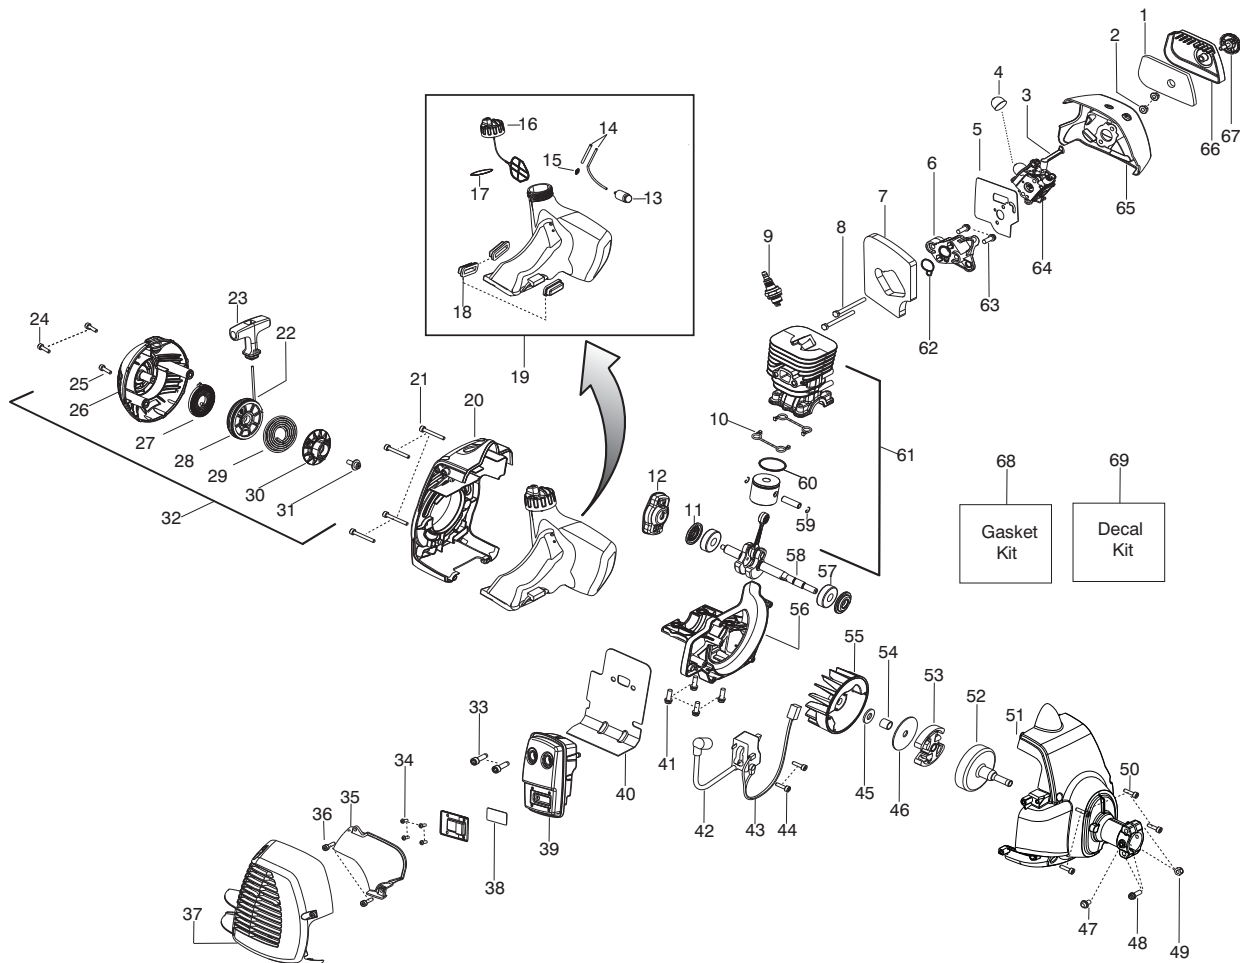

Parts List No. 545012636		Husqvarna ® PARTS LIST	MODEL 128C (US/CAN)
Date 3/08/10	Replaces 545012636 - 8/28/09		NOTE : Illustration may differ from actual model due to design changes.

⚠ WARNING
All repairs, adjustments and maintenance not described in the Operator's Manual must be performed by Qualified Service Personnel.

Ref.	Part No.	Description	Ref.	Part No.	Description
1.	★ ★ ★ ★ ★ ★ ★ ★	Assy-Cable/Wire Harness	19.	530016152	Wingnut
2.	★ ★ ★ ★ ★ ★ ★ ★	Trigger	20.	545017403	Dust cup
3.	★ ★ ★ ★ ★ ★ ★ ★	Housing-Throttle (RH)	21.	537338307	Assy-T25 Cutting Head
4.	★ ★ ★ ★ ★ ★ ★ ★	Screw			
5.	★ ★ ★ ★ ★ ★ ★ ★	Screw			
6.	545007508	Flexshaft			
7.	530016454	Spring-Trigger			
8.	575755601	Kit-Driveshaft			
9.	530059185	Clamp-Handle			
10.	530016152	Wingnut			
11.	★ ★ ★ ★ ★ ★ ★ ★	Housing-Throttle (LH)			
12.	★ ★ ★ ★ ★ ★ ★ ★	Kit-Switch			
13.	545042201	Handle-Assist			
14.	530015820	Bolt			
15.	545031101	Kit-Shield (Incl. 16,17,18,19)			
16.	545081862	Kit - Limiter-Line			
17.	530015814	Screw			
18.	530015820	Bolt			
					Not Shown
				545196750	Manual

✓ = New Part Number For This IPL

★ = Refer to the Service Reference Indicated for more information.(Located at the END of the IPL)

Parts List No. 545012636		Husqvarna ® PARTS LIST	MODEL 128C (US/CAN)
Date 3/08/10	Replaces 545012636 - 8/28/09		NOTE : Illustration may differ from actual model due to design changes.