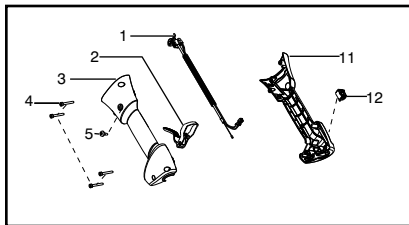

- Ref.# 1 - 576139401 - Assy. - Cable/Wire Harness
- Ref.# 2 - 574355301 - Trigger
- Ref.# 3 - 545223101 - Housing-throttle (RH)
- Ref.# 4 - 530016449 - Screw
- Ref.# 5 - 530015805 - Screw
- Ref.#11- 545223201 - Housing-throttle (LH)
- Ref.#12- 545049309 - Switch

***** **Service Reference** *****

Note : Due to product improvements, your unit may have a different fan housing assembly.
Please refer to the serial number on your unit and order the parts below.

Serial Number - 2010-72N and lower, please use the following parts: