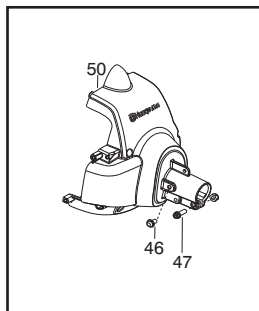

Parts List No. 545012636		Husqvarna® PARTS LIST	MODEL 128C (US/CAN)	
Date 3/08/10	Replaces 545012636 - 8/28/09		NOTE : Illustration may differ from actual model due to design changes.	Page: 3

***** **Service Reference** *****

Note : Due to product improvements, your unit may have a different throttle housing assembly.
Please refer to the serial number on your unit and order the parts below.

Serial Number - 2010-72N and lower, please use the following parts:

- Ref.# 1 - 545125301 - Assy-Cable/Wire Harness
- Ref.# 2 - 545066001 - Trigger
- Ref.# 3 - 545062002 - Housing-throttle (RH)
- Ref.# 4 - 530016448 - Screw
- Ref.# 5 - 530016449 - Screw
- Ref.#11- 545067001 - Housing-throttle (LH)
- Ref.#12- 545030601 - Kit - Switch

Serial Number - 2010-73N and higher, please use the following parts:

- Ref.# 1 - 576139401 - Assy. - Cable/Wire Harness
- Ref.# 2 - 574355301 - Trigger
- Ref.# 3 - 545223101 - Housing-throttle (RH)
- Ref.# 4 - 530016449 - Screw
- Ref.# 5 - 530015805 - Screw
- Ref.#11- 545223201 - Housing-throttle (LH)
- Ref.#12- 545049309 - Switch

***** **Service Reference** *****

Note : Due to product improvements, your unit may have a different fan housing assembly.
Please refer to the serial number on your unit and order the parts below.

Serial Number - 2010-72N and lower, please use the following parts:

- Ref.# 46 - 530016469 - Screw
- Ref.# 47 - 530016470 - Screw
- Ref.# 50 - 545017501 - Assy. - Fan Housing

Serial Number - 2010-73N and higher, please use the following parts:

- Ref.# 47 - 530015805 - Screw
- Ref.# 48 - 530015774 - Screw
- Ref.# 51 - 545205201 - Assy. - Fan Housing