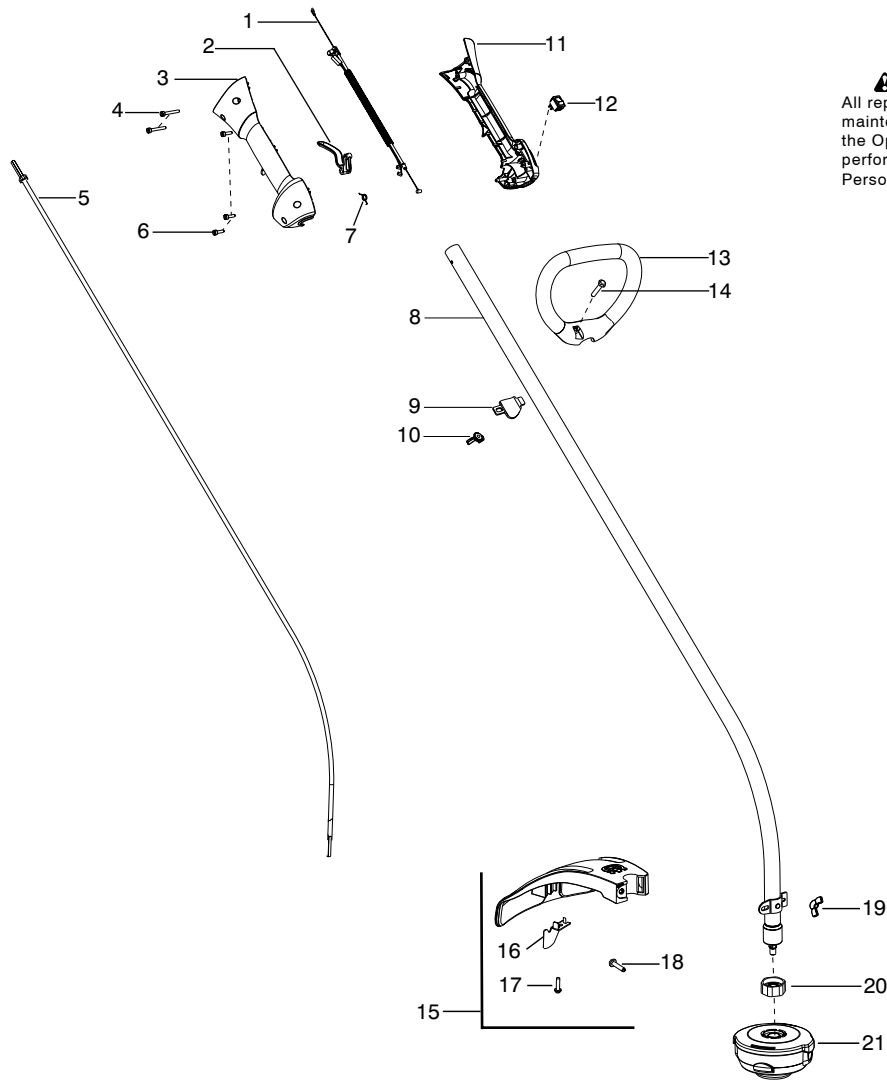

# 128C

**Spare parts**

**Ersatzteile**

**Pièces détachées**

**Reserve onderdelen**

**Repuestos**

**Reservdelar**

Parts List No. 545012636		<b>Husqvarna</b> ® PARTS LIST	MODEL 128C (US/CAN)
Date 12/2/08	NEW		NOTE : Illustration may differ from actual model due to design changes.

**⚠ WARNING**  
All repairs, adjustments and maintenance not described in the Operator's Manual must be performed by Qualified Service Personnel.

Ref.	Part No.	Description	Ref.	Part No.	Description
1.	545125301	Assy-Cable/Wire Harness	19.	530016152	Wingnut
2.	545066001	Trigger	20.	545017403	Dust cup
3.	545062002	Housing-Throttle (RH)	21.	537338307	Assy-T25 Cutting Head
4.	530016448	Screw			
5.	545007508	Flexshaft			
6.	530016449	Screw			
7.	530016454	Spring-Trigger			
8.	545008088	Kit-Driveshaft			
9.	530059185	Clamp-Handle			
10.	530016152	Wingnut			
11.	545067001	Housing-Throttle (LH)			
12.	545030601	Kit-Switch			
13.	545042201	Handle-Assist			
14.	530015820	Bolt			
15.	545031101	Kit-Shield (Incl. 16,17,18,19)			
16.	545081862	Kit - Limiter-Line			
17.	530015814	Screw			
18.	530015820	Bolt			

✓ = New Part Number For This IPL

★ = Refer to the Service Reference Indicated for more information.(Located at the END of the IPL)

<b>Parts List No.</b> 545012636		<b>Husqvarna</b> ® PARTS LIST	<b>MODEL</b> 128C (US/CAN)
<b>Date</b> 12/2/08	<b>NEW</b>		<b>Page:</b> 2
<b>NOTE :</b> Illustration may differ from actual model due to design changes.			

✓ = New Part Number For This IPL

★ = Refer to the Service Reference Indicated for more information.(Located at the END of the IPL)