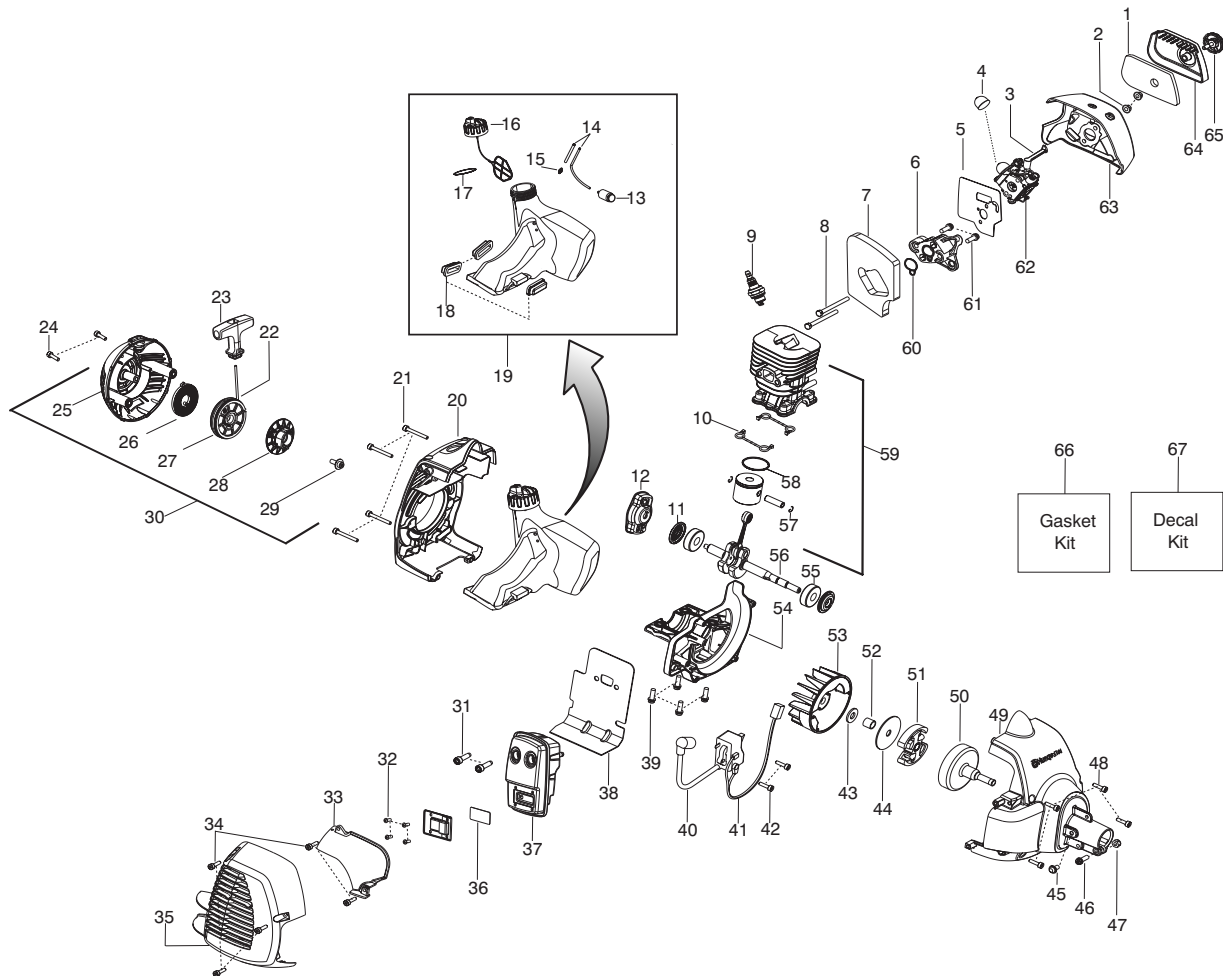

# 128C

**Spare parts**

**Ersatzteile**

**Pièces détachées**

**Reserve onderdelen**

**Repuestos**

**Reservdelar**

Parts List No. 545012636		<b>Husqvarna</b> ® PARTS LIST	MODEL 128C (US/CAN)
Date 12/2/08	NEW		NOTE : Illustration may differ from actual model due to design changes.

**⚠ WARNING**  
All repairs, adjustments and maintenance not described in the Operator's Manual must be performed by Qualified Service Personnel.

Ref.	Part No.	Description	Ref.	Part No.	Description
1.	545125301	Assy-Cable/Wire Harness	19.	530016152	Wingnut
2.	545066001	Trigger	20.	545017403	Dust cup
3.	545062002	Housing-Throttle (RH)	21.	537338307	Assy-T25 Cutting Head
4.	530016448	Screw			
5.	545007508	Flexshaft			
6.	530016449	Screw			
7.	530016454	Spring-Trigger			
8.	545008088	Kit-Driveshaft			
9.	530059185	Clamp-Handle			
10.	530016152	Wingnut			
11.	545067001	Housing-Throttle (LH)			
12.	545030601	Kit-Switch			
13.	545042201	Handle-Assist			
14.	530015820	Bolt			
15.	545031101	Kit-Shield (Incl. 16,17,18,19)			
16.	545081862	Kit - Limiter-Line			
17.	530015814	Screw			
18.	530015820	Bolt			

✓ = New Part Number For This IPL

★ = Refer to the Service Reference Indicated for more information.(Located at the END of the IPL)

<b>Parts List No.</b> 545012636		<b>Husqvarna</b> ® PARTS LIST	<b>MODEL</b> 128C (US/CAN)
<b>Date</b> 12/2/08	<b>NEW</b>		<b>Page:</b> 2
<b>NOTE :</b> Illustration may differ from actual model due to design changes.			

✓ = New Part Number For This IPL

★ = Refer to the Service Reference Indicated for more information.(Located at the END of the IPL)