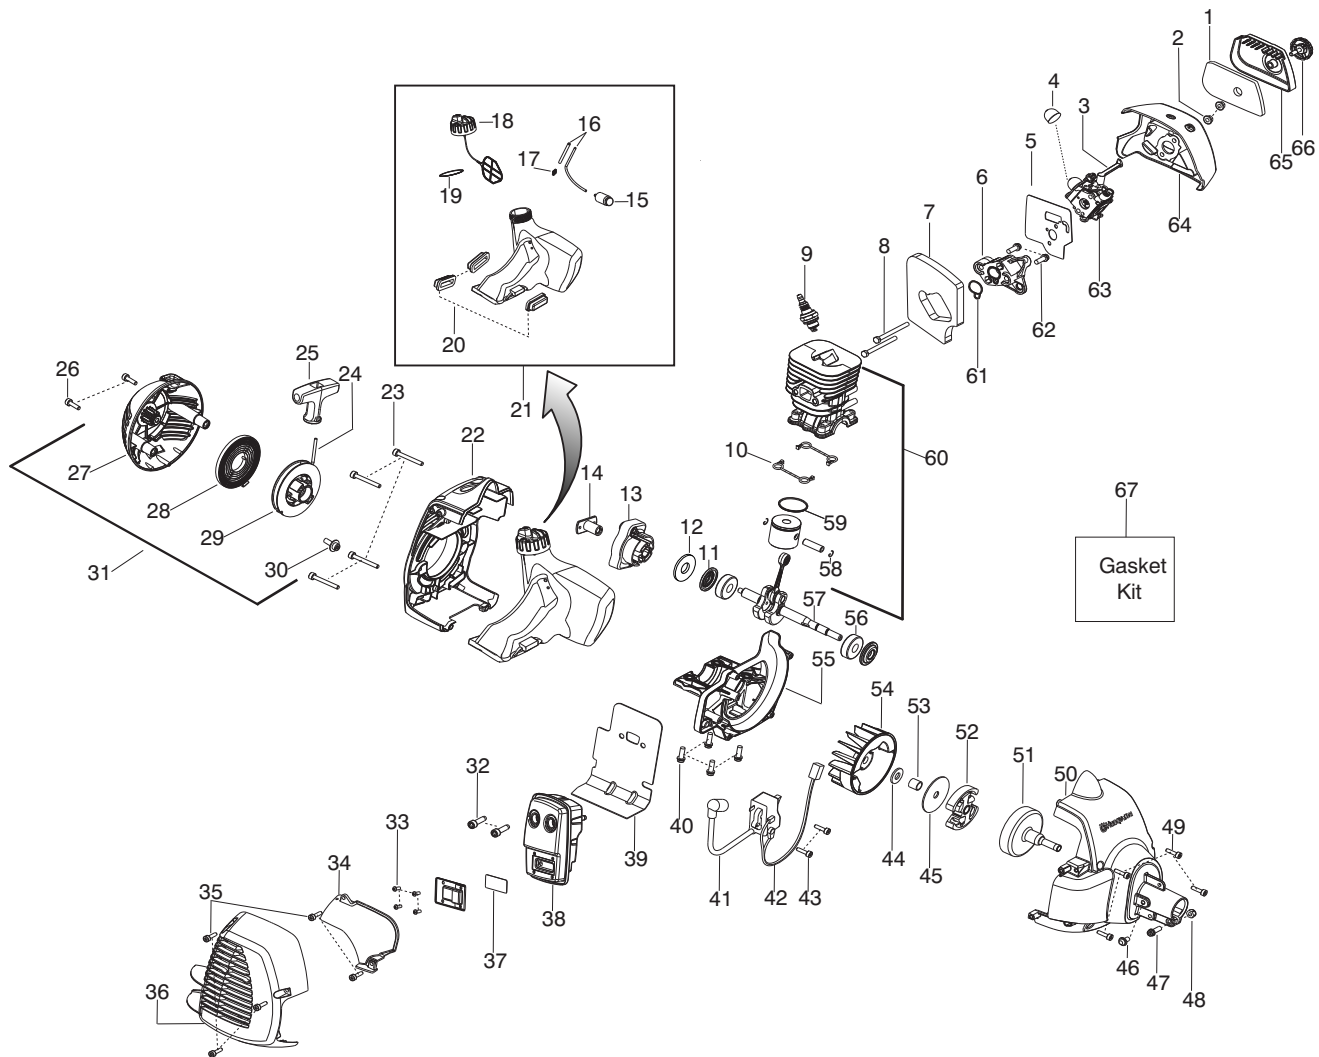

⚠ WARNING

All repairs, adjustments and maintenance not described in the Operator's Manual must be performed by Qualified Service Personnel.

Ref.	Part No.	Description	Ref.	Part No.	Description
1.	◆◆◆◆◆	Assy-Cable/Wire Harness	19.	530016014	Screw
2.	545062002	Housing-Throttle (RH)	20.	530015775	Screw
3.	530016448	Screw	21.	530016152	Wingnut
4.	530016449	Screw	22.	545150701	Bracket-Shield
5.	530016454	Spring-Trigger	23.	530096099	Gearbox 1"
6.	545066001	Trigger	24.	5373383-04	Assy-T25 Cutting Head
7.	545067001	Housing-Throttle (LH)	Not Shown		
8.	545030601	Switch			
9.	530015820	Bolt			
10.	530150076	Handle-Assist			
11.	545081878	Kit-Driveshaft (Incl. 19,20,22,23)			
12.	530059185	Clamp-Handle			
13.	530016152	Wingnut			
14.	◆◆◆◆◆	Flexshaft 57"			
15.	545081704	Kit-Shield (Incl. 16,17)			
16.	530052285	Limiter-Line	545146960		Manual
17.	530015814	Screw	545003073		Decal-Warning
18.	530015820	Bolt			

◆ = New Part Number For This IPL

◆ = Refer to the Service Reference Indicated for more information.(Located at the END of the IPL)

Parts List No. 545103412		Husqvarna ® PARTS LIST	MODEL 124L (US/CAN)
Date 10/09/09	Replaces 545103412 - 8/28/09		NOTE : Illustration may differ from actual model due to design changes.

✓ = New Part Number For This IPL

★ = Refer to the Service Reference Indicated for more information.(Located at the END of the IPL)

Parts List No. 545103412		 Husqvarna ® PARTS LIST	MODEL 124L (US/CAN)
Date 10/09/09	Replaces 545103412 - 8/28/09		NOTE : Illustration may differ from actual model due to design changes.