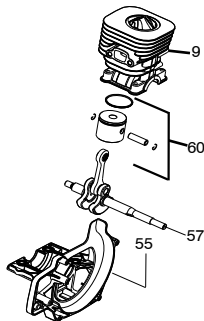

Parts List No. 545103412		Husqvarna® PARTS LIST	MODEL 124L (US/CAN)	
Date 10/09/09	Replaces 545103412 - 8/28/09		NOTE : Illustration may differ from actual model due to design changes.	Page: 4

***** Service Reference *****

Note : Due to product improvements, your unit may have a different starter system.
Please refer to the serial number on your unit and order the parts below.

Serial Number - 2008-365N and lower, please use the following parts:
Ref.# 12,13,14,15 - 545180844 Kit - Starter System

Serial Number - 2009-001N and higher, please use the following parts:
Page 2, Ref.# 12 - 530015828 Washer
Page 2, Ref.# 13 - 545102303 Assy - Starter Cup
Page 2, Ref.# 14 - 545099201 Coupling - Starter

***** Service Reference *****

Note : Due to product improvements, your unit may have a different piston, cylinder & crankcase.
Please refer to the serial number on your unit and order the parts below.

Serial Number - 2008-365N and lower, please use the following parts:
Ref.# 9,55,60 - 545003378 Kit - Cyl., Piston, Crankcase
Ref.# 57 - 545030001 Kit - Crankshaft