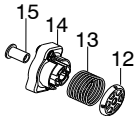

Parts List No. 545103412		Husqvarna® PARTS LIST	MODEL 124L (US/CAN)	
Date 10/09/09	Replaces 545103412 - 8/28/09		NOTE : Illustration may differ from actual model due to design changes.	Page: 4

***** Service Reference *****

Note : Due to product improvements, your unit may have a different starter system.
Please refer to the serial number on your unit and order the parts below.

Serial Number - 2008-365N and lower, please use the following parts:
Ref.# 12,13,14,15 - 545180844 Kit - Starter System