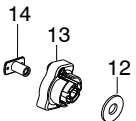

Serial Number - 2009-001N and higher, please use the following parts:
Page 2, Ref.# 12 - 530015828 Washer
Page 2, Ref.# 13 - 545102303 Assy - Starter Cup
Page 2, Ref.# 14 - 545099201 Coupling - Starter