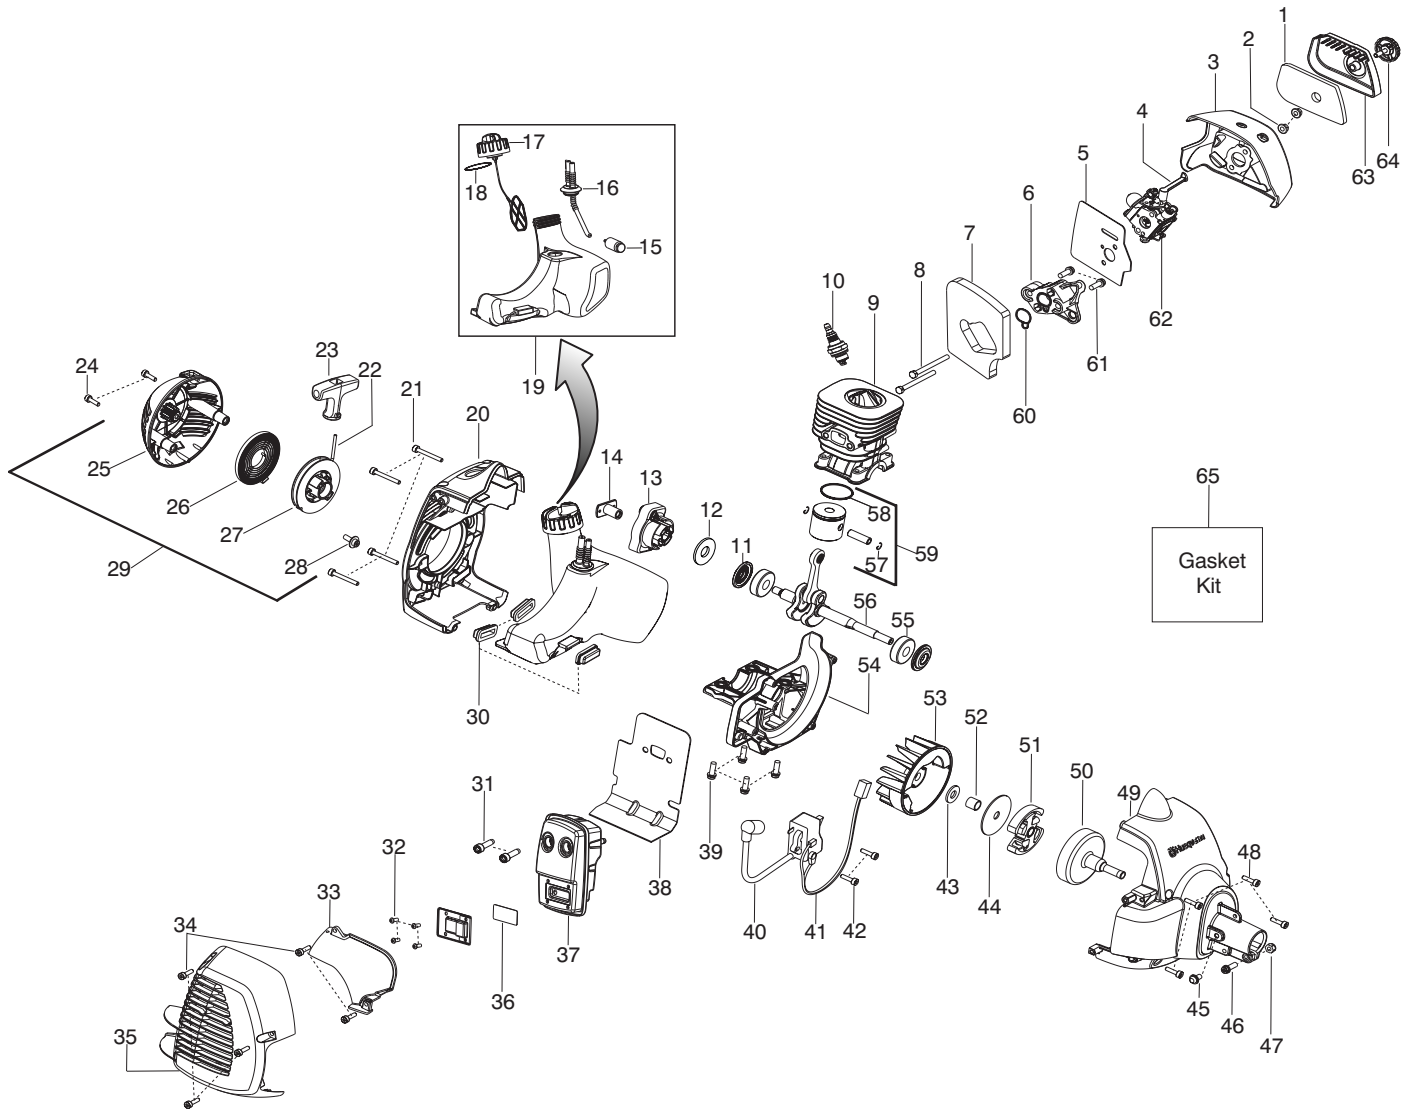

⚠ WARNING

All repairs, adjustments and maintenance not described in the Operator's Manual must be performed by Qualified Service Personnel.

Ref.	Part No.	Description	Ref.	Part No.	Description
1.	530150561	Assy-Cable/Wire Harness	19.	530016014	Screw
2.	545062002	Housing-Throttle (RH)	20.	530015775	Screw
3.	530016448	Screw	21.	530016152	Wingnut
4.	530016449	Screw	22.	530057554	Bracket-Shield
5.	530016454	Spring-Trigger	23.	530096099	Gearbox 1"
6.	545066001	Trigger	24.	5373383-04	Assy-T25 Cutting Head
7.	545067001	Housing-Throttle (LH)			
8.	545030601	Switch			
9.	530015820	Bolt			
10.	530150076	Handle-Assist			
11.	545030701	Kit-Driveshaft			
12.	530059185	Clamp-Handle			
13.	530016152	Wingnut			
14.	530096286	Flexshaft 57"			
15.	545081704	Kit-Shield (Incl. 16,17)			
16.	530052285	Limit-Line			
17.	530015814	Screw			
18.	530015820	Bolt			
					Not Shown
				545097751	Manual
				545059101	Decal-Warning

= New Part Number For This IPL

★ = Refer to the Service Reference Indicated for more information.(Located at the END of the IPL)

Parts List No. 545103412		Husqvarna ® PARTS LIST	MODEL 124L (US/CAN)
Date 05/16/06	NEW		Page: 2
NOTE : Illustration may differ from actual model due to design changes.			

✓ = New Part Number For This IPL

★ = Refer to the Service Reference Indicated for more information.(Located at the END of the IPL)