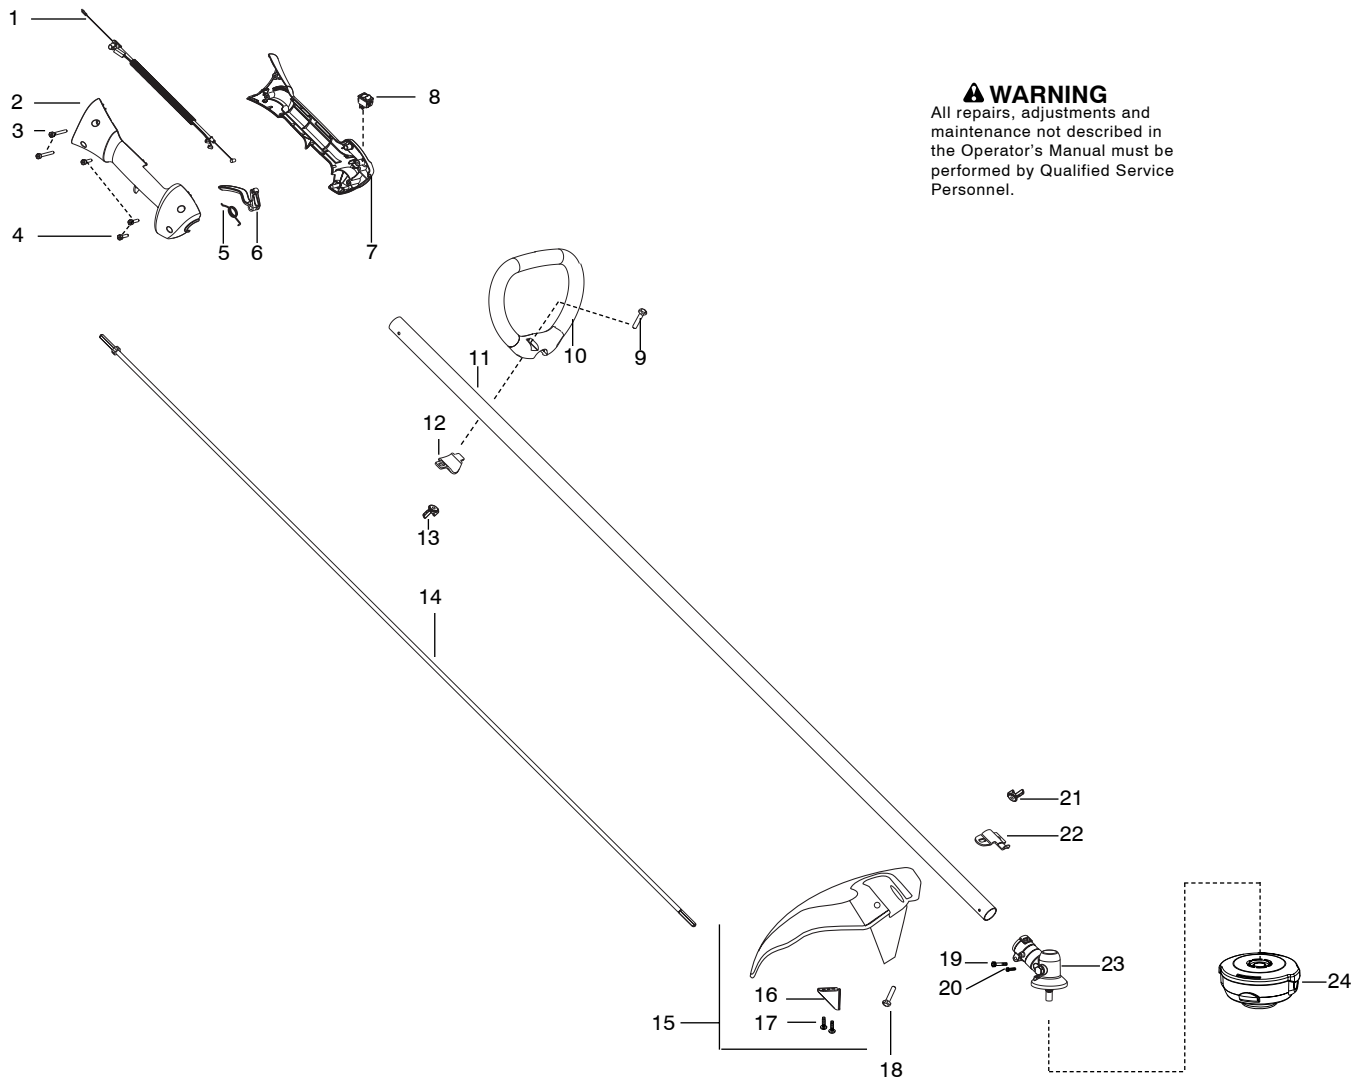

124L (USA, Canada)

Spare parts

Ersatzteile

Pièces détachées

Reserve onderdelen

Repuestos

Reservdelar

Parts List No. 545103412		Husqvarna ® PARTS LIST	MODEL 124L (US/CAN)
Date 05/16/06	NEW		NOTE : Illustration may differ from actual model due to design changes.
			Page: 1

⚠ WARNING

All repairs, adjustments and maintenance not described in the Operator's Manual must be performed by Qualified Service Personnel.

Ref.	Part No.	Description	Ref.	Part No.	Description
1.	530150561	Assy-Cable/Wire Harness	19.	530016014	Screw
2.	545062002	Housing-Throttle (RH)	20.	530015775	Screw
3.	530016448	Screw	21.	530016152	Wingnut
4.	530016449	Screw	22.	530057554	Bracket-Shield
5.	530016454	Spring-Trigger	23.	530096099	Gearbox 1"
6.	545066001	Trigger	24.	5373383-04	Assy-T25 Cutting Head
7.	545067001	Housing-Throttle (LH)			
8.	545030601	Switch			
9.	530015820	Bolt			
10.	530150076	Handle-Assist			
11.	545030701	Kit-Driveshaft			
12.	530059185	Clamp-Handle			
13.	530016152	Wingnut			
14.	530096286	Flexshaft 57"			
15.	545081704	Kit-Shield (Incl. 16,17)			
16.	530052285	Limit-Line			
17.	530015814	Screw			
18.	530015820	Bolt			
					Not Shown
				545097751	Manual
				545059101	Decal-Warning

= New Part Number For This IPL

★ = Refer to the Service Reference Indicated for more information.(Located at the END of the IPL)

Parts List No. 545103412		Husqvarna ® PARTS LIST	MODEL 124L (US/CAN)
Date 05/16/06	NEW		Page: 2
NOTE : Illustration may differ from actual model due to design changes.			

✓ = New Part Number For This IPL

★ = Refer to the Service Reference Indicated for more information.(Located at the END of the IPL)