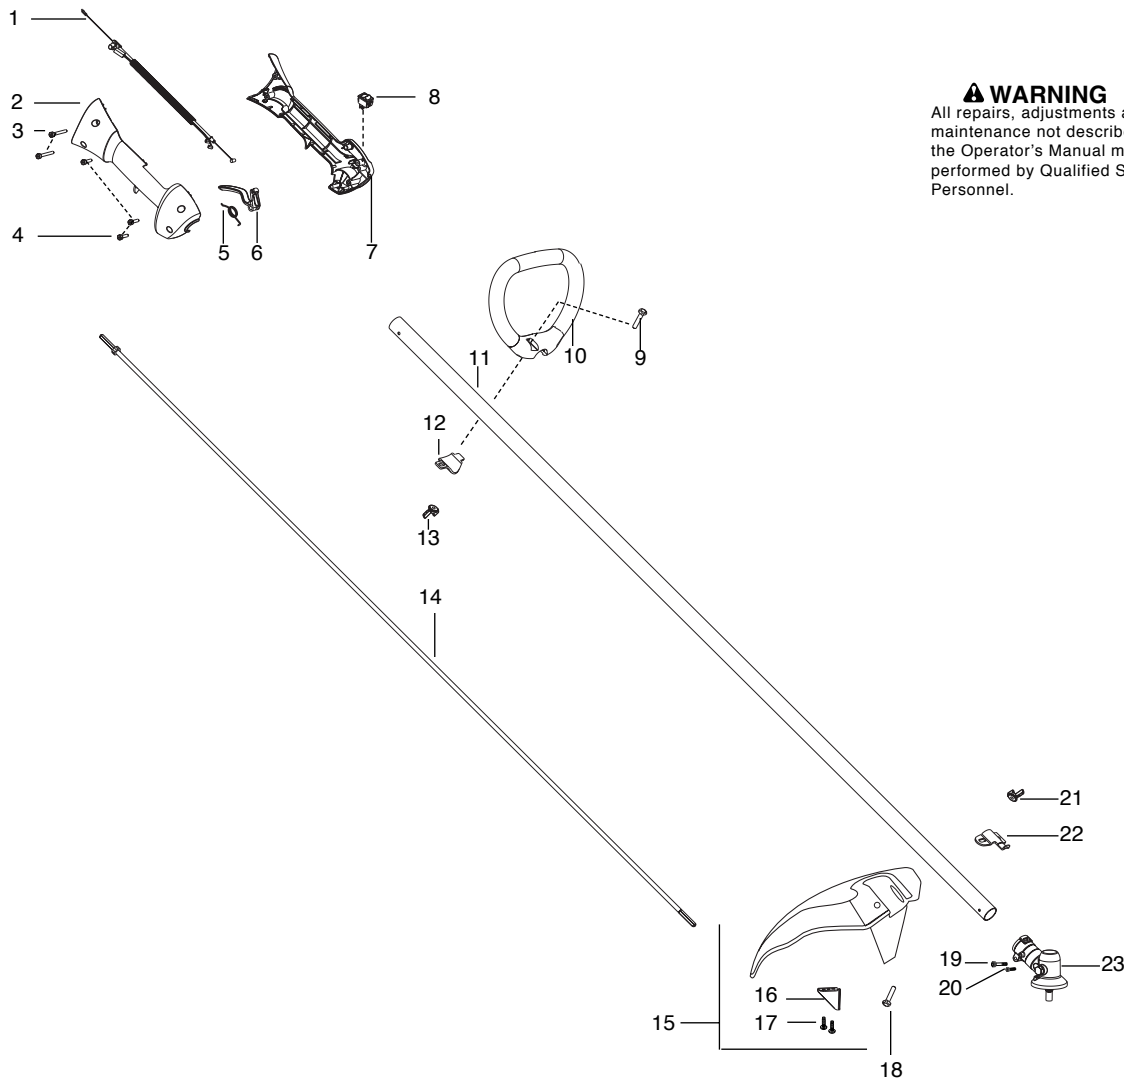

# 124L

**Spare parts**  
**Ersatzteile**  
**Pièces détachées**  
**Reserve onderdelen**  
**Repuestos**  
**Reservdelar**

<b>Parts List No.</b> 545103412		<b>Husqvarna</b> ® PARTS LIST	<b>MODEL</b> 124L
<b>Date</b> 12/13/06	<b>Replaces</b> 545103412 - 11/08/06		<b>NOTE</b> : Illustration may differ from actual model due to design changes.

**⚠ WARNING**

All repairs, adjustments and maintenance not described in the Operator's Manual must be performed by Qualified Service Personnel.

Ref.	Part No.	Description	Ref.	Part No.	Description
1.	★★★★★	Assy-Cable/Wire Harness	19.	530016014	Screw
2.	545062002	Housing-Throttle (RH)	20.	530015775	Screw
3.	530016448	Screw	21.	530016152	Wingnut
4.	530016449	Screw	22.	530057554	Bracket-Shield
5.	530016454	Spring-Trigger	23.	530096099	Gearbox 1"
6.	545066001	Trigger			
7.	545067001	Housing-Throttle (LH)			
8.	545030601	Switch			
9.	530015820	Bolt			
10.	530150076	Handle-Assist			
11.	545030701	Kit-Driveshaft			
12.	530059185	Clamp-Handle			
13.	530016152	Wingnut			
14.	★★★★★	Flexshaft 57"			
15.	545081704	Kit-Shield (Incl. 16,17)			
16.	530052285	Limiter-Line			
17.	530015814	Screw			
18.	530015820	Bolt			

✓ = New Part Number For This IPL

★ = Refer to the Service Reference Indicated for more information.(Located at the END of the IPL)

<b>Parts List No.</b> 545103412		 <b>Husqvarna</b> ® PARTS LIST	<b>MODEL</b> 124L
<b>Date</b> 12/13/06	<b>Replaces</b> 545103412 - 11/08/06		<b>NOTE</b> : Illustration may differ from actual model due to design changes.