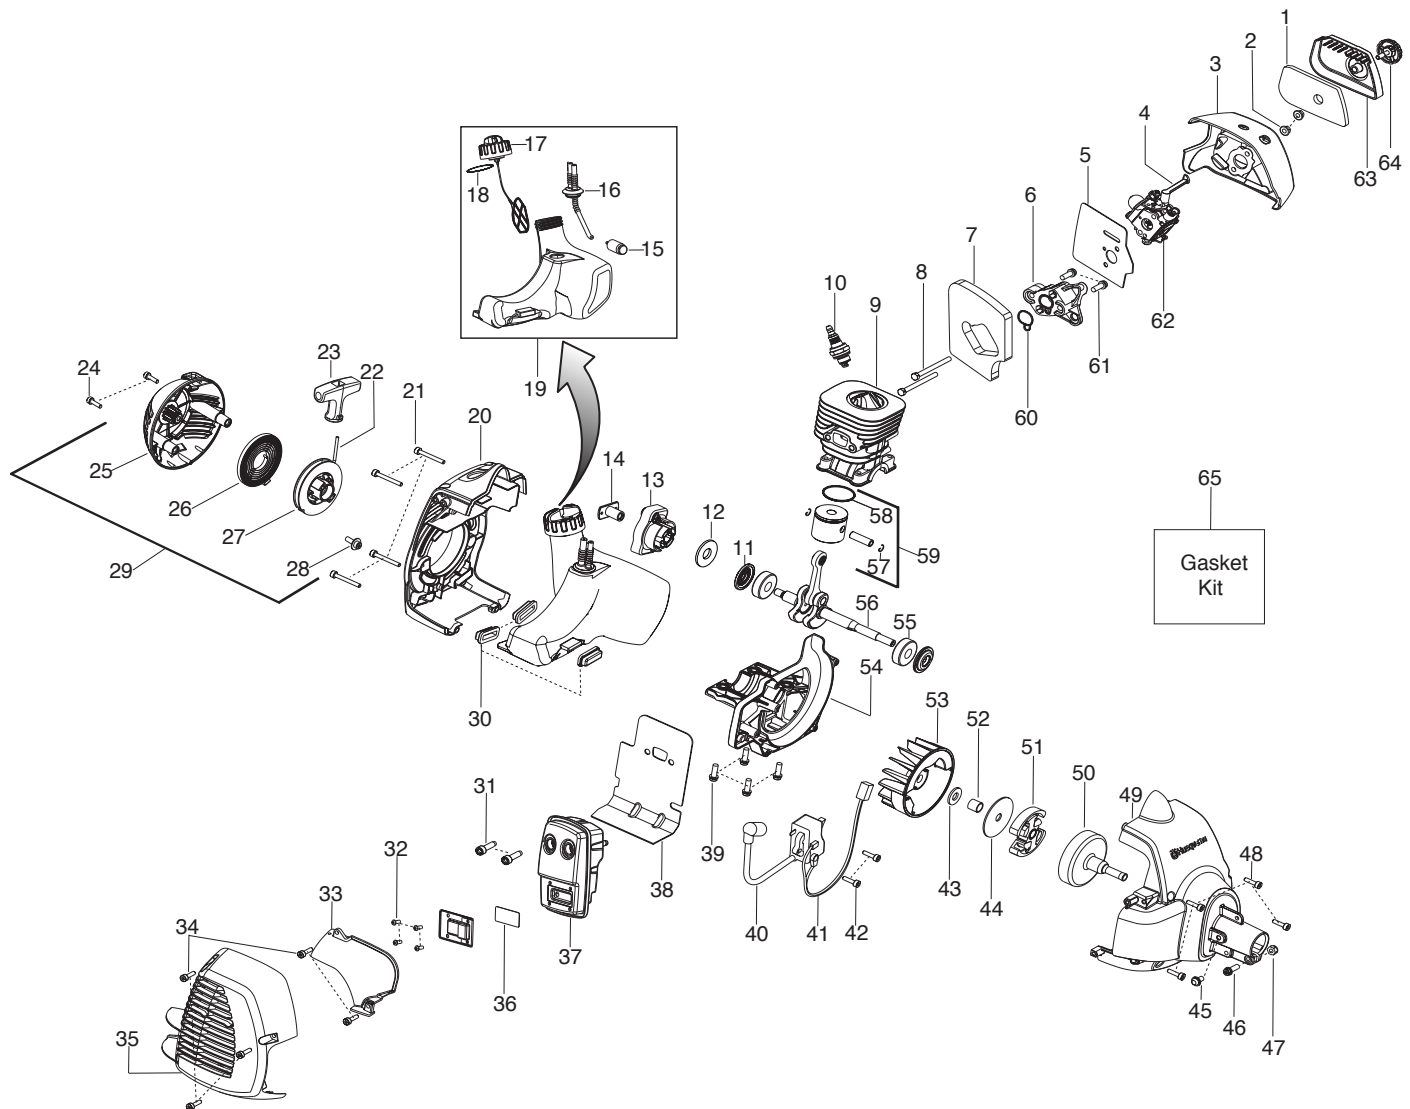

# 124L

**Spare parts**  
**Ersatzteile**  
**Pièces détachées**  
**Reserve onderdelen**  
**Repuestos**  
**Reservdelar**

<b>Parts List No.</b> 545103412		<b>Husqvarna</b> ® PARTS LIST	<b>MODEL</b> 124L
<b>Date</b> 12/13/06	<b>Replaces</b> 545103412 - 11/08/06		<b>NOTE</b> : Illustration may differ from actual model due to design changes.

**⚠ WARNING**

All repairs, adjustments and maintenance not described in the Operator's Manual must be performed by Qualified Service Personnel.

Ref.	Part No.	Description	Ref.	Part No.	Description
1.	★★★★★	Assy-Cable/Wire Harness	19.	530016014	Screw
2.	545062002	Housing-Throttle (RH)	20.	530015775	Screw
3.	530016448	Screw	21.	530016152	Wingnut
4.	530016449	Screw	22.	530057554	Bracket-Shield
5.	530016454	Spring-Trigger	23.	530096099	Gearbox 1"
6.	545066001	Trigger			
7.	545067001	Housing-Throttle (LH)			
8.	545030601	Switch			
9.	530015820	Bolt			
10.	530150076	Handle-Assist			
11.	545030701	Kit-Driveshaft			
12.	530059185	Clamp-Handle			
13.	530016152	Wingnut			
14.	★★★★★	Flexshaft 57"			
15.	545081704	Kit-Shield (Incl. 16,17)			
16.	530052285	Limiter-Line			
17.	530015814	Screw			
18.	530015820	Bolt			

✓ = New Part Number For This IPL

★ = Refer to the Service Reference Indicated for more information.(Located at the END of the IPL)

<b>Parts List No.</b> 545103412		 <b>Husqvarna</b> ® PARTS LIST	<b>MODEL</b> 124L
<b>Date</b> 12/13/06	<b>Replaces</b> 545103412 - 11/08/06		<b>NOTE</b> : Illustration may differ from actual model due to design changes.