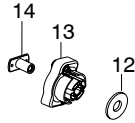

Parts List No. 545103412		Husqvarna® PARTS LIST	MODEL 124L (US/CAN)	
Date 1/14/08	Replaces 545103412 - 9/28/07		NOTE : Illustration may differ from actual model due to design changes.	Page: 4

***** **Service Reference** *****

Note : Due to product improvements, your unit may have a different starter system.
Please refer to the serial number on your unit and order the parts below.

Serial Number - 2007-222N and lower, please use the following parts:
Page 2, Ref.# 12,13,14 - 545008017 Kit - Starter System