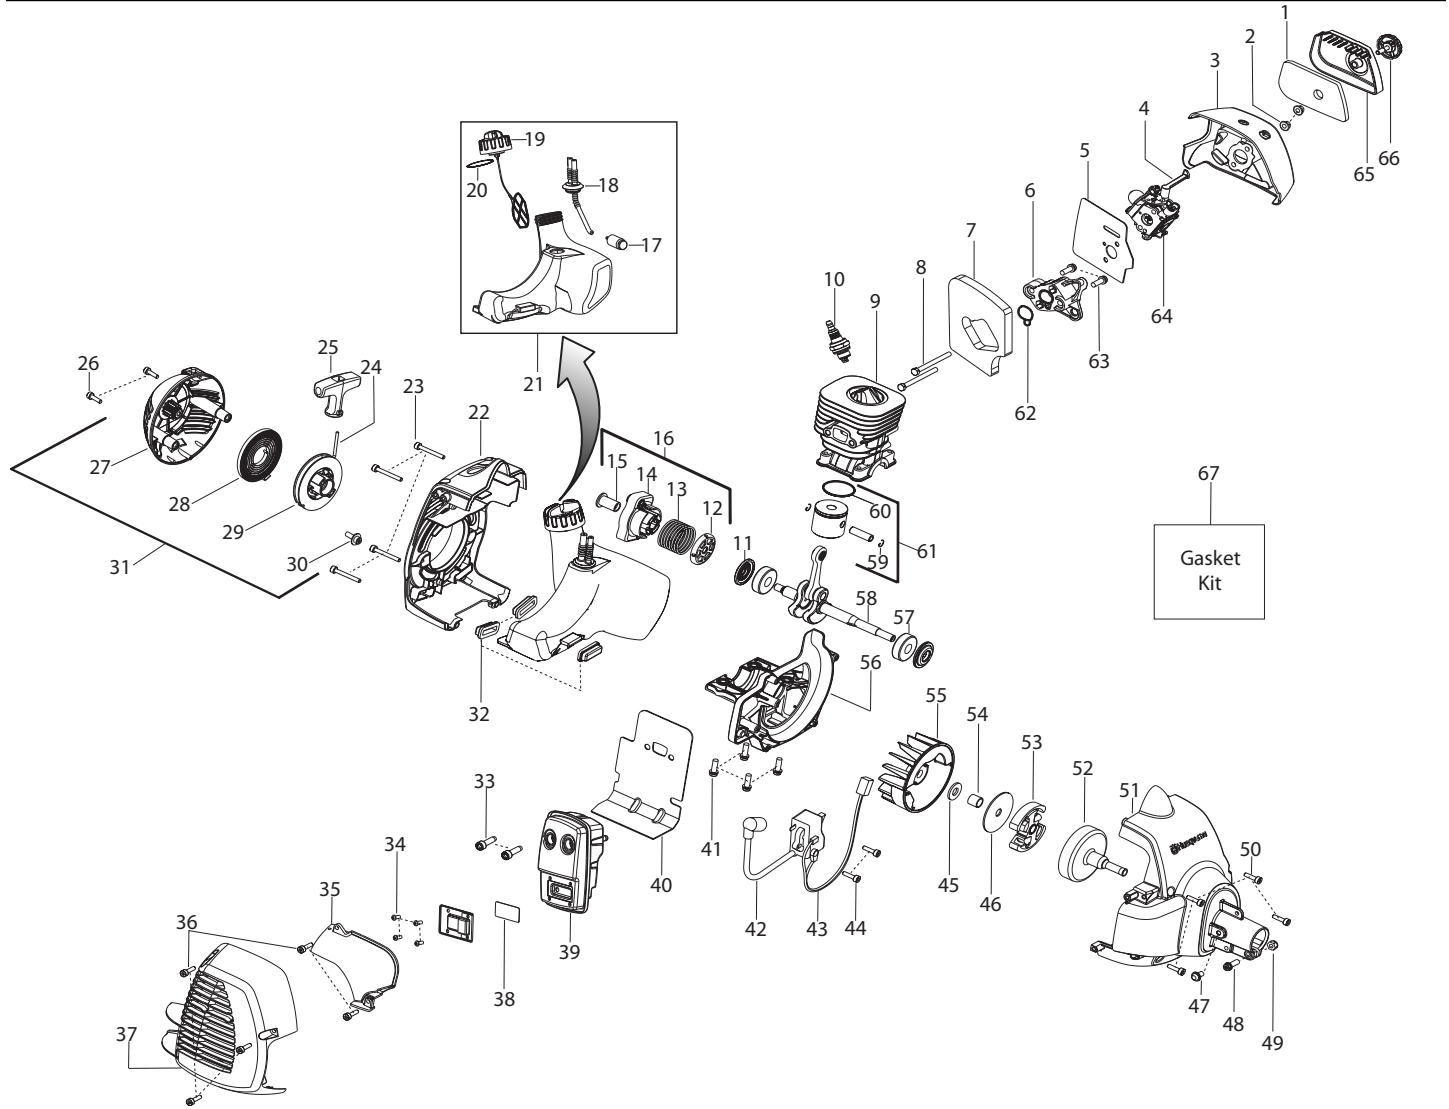

Parts List No. 545103412		Husqvarna® PARTS LIST	MODEL 124L (US/CAN)	
Date 1/14/08	Replaces 545103412 - 9/28/07		NOTE: Illustration may differ from actual model due to design changes.	Page: 2

Ref.	Part No.	Description	Ref.	Part No.	Description	Ref.	Part No.	Description
1.	530150253	Filter	25.	530150318	Handle - Starter	48.	530016470	Screw
2.	530016101	Nut-Carb. Screw	26.	530016426	Screw	49.	530015768	Locknut
3.	★★★★★	Air Box	27.	545029603	Starter Hsg. w/eyelet	50.	530016456	Screw
4.	530057844	Lever - Choke	28.	545029801	Kit-Starter Spring	51.	545017501	Assy-Fan Housing
5.	545050402	Kit-Carb. Gasket (Incl 7,62)	29.	545029701	Kit-Starter Pulley	52.	★★★★★	Assy-Clutch Drum
6.	530035596	Adaptor-Carb.	30.	530016468	Screw	53.	545050405	Kit-Clutch Assy.
7.	545030101	Kit-Gasket (foam)	31.	545106301	Assy-Starter Hsg.(Incl. 24,25,27,28,29,30)	54.	530057852	Spacer
8.	530016400	Bolt	32.	530059780	Isolator-Tank	55.	530039242	Flywheel
9.	545001001	Cylinder	33.	530058982	Bolt-Muffler	56.	545054601	Crankcase
10.	952030249	Plug-Spark (RCJ-6Y)	34.	530015496	Screw	57.	545013401	Bearing
11.	545050403	Kit-Crankshaft seal	35.	530150440	Shield-Heat	58.	545030001	Kit-Crankshaft
12.	★★★★★	Washer - Starter	36.	530016449	Screw	59.	530015162	Retainer-Piston Pin
13.	★★★★★	Spring - Starter Cup	37.	545104901	Guard-Muffler	60.	530019283	Ring-Piston
14.	★★★★★	Assy - Starter Cup	38.	545030501	Kit-Spark Arrestor (Incl. 34)	61.	545030301	Kit-Piston (Incl. 59,60)
15.	★★★★★	Coupling - Starter	39.	545057501	Assy-Muffler	62.	545030101	Kit-Gasket (adaptor seal)
16.	545008017	Kit - Starter(Incl. 12,13,14,15)	40.	530057848	Gasket-Paper Metal	63.	530015897	Screw
17.	530095646	Assy - Fuel Filter	41.	530015897	Screw	64.	★★★★★	Kit-Carb. (Incl. 4,5)
18.	545081897	Kit - Fuel Line	42.	530039224	Module	65.	530057846	Cover-Air Box
19.	530150350	Assy-Cap w/ret.(Incl. 20)	43.	530039227	Assy-Leadwire	66.	530059796	Assy-Knob
20.	530019293	O-ring - Fuel Cap	44.	530016456	Screw	67.	545030101	Kit-Gasket (Incl. 5,7,11,20,40,62)
21.	545105105	Assy-Fuel Tank (Incl. 17,18,19,20)	45.	530016463	Washer			
22.	530057851	Shroud-Rear	46.	530094189	Washer-Clutch			
23.	530016448	Screw	47.	530016469	Screw			
24.	545029901	Kit-Rope						
							Not Shown	
						530058709	Bulb-Purge	
						545073202	Decal-Starter Housing	

✓ = New Part Number For This IPL

★ = Refer to the Service Reference Indicated for more information.(Located at the END of the IPL)