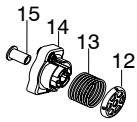

Serial Number - 2007-223N and higher, please use the following parts:
Page 2, Ref.# 12 - 530016475 Washer - Starter
Page 2, Ref.# 13 - 545160301 Spring - Starter Cup
Page 2, Ref.# 14 - 545102302 Assy - Starter Cup
Page 2, Ref.# 15 - 530059800 Coupling - Starter

***** **Service Reference** *****

Note : Due to product improvements, your unit may have a different carburetor.
Please refer to the serial number on your unit and order the parts below.

Serial Number - 2007-241N and lower, please use the following parts:
Page 2, Ref.# 64 - 545030401 Kit - Carburetor

Serial Number - 2007-242N and higher, please use the following parts:
Page 2, Ref.# 64 - 545081850 Kit - Carburetor