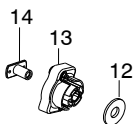

Serial Number - 2009-001N and higher, please use the following parts:
Page 2, Ref.# 12 - 530015828 Washer
Page 2, Ref.# 13 - 545102303 Assy - Starter Cup
Page 2, Ref.# 14 - 545099201 Coupling - Starter