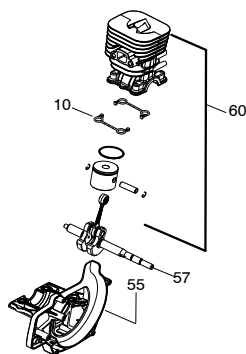

Serial Number - 2009-001N and higher, please use the following parts:
Page 2, Ref.# 10 - 545008084 Seal - Cylinder (kit)
Page 2, Ref.# 55 - 545195601 Crankcase
Page 2, Ref.# 57 - 545220101 Assy-Crankshaft
Page 2, Ref.# 60 - 545008082 Kit - Cylinder / Piston