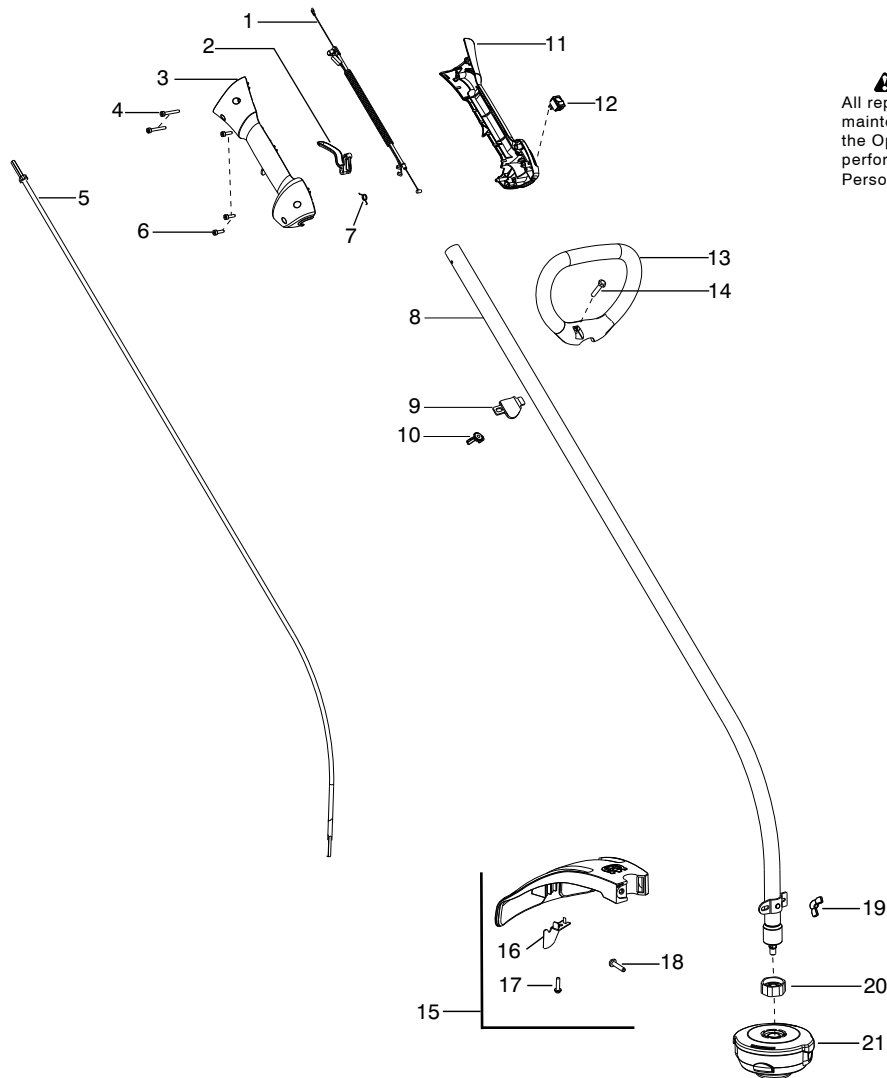

Parts List No. 545103411		Husqvarna ® PARTS LIST	MODEL 124C (US/CAN)
Date 10/09/09	Replaces 545103411 - 8/28/09		NOTE : Illustration may differ from actual model due to design changes.

⚠ WARNING
All repairs, adjustments and maintenance not described in the Operator's Manual must be performed by Qualified Service Personnel.

Ref.	Part No.	Description	Ref.	Part No.	Description
1.	★ ★ ★ ★ ★	Assy-Cable/Wire Harness	19.	530016152	Wingnut
2.	545066001	Trigger	20.	545017404	Dust cup
3.	545062002	Housing-Throttle (RH)	21.	537263701	Assy-T25 Cutting Head
4.	530016448	Screw			
5.	★ ★ ★ ★ ★	Flexshaft			
6.	530016449	Screw			
7.	530016454	Spring-Trigger			
8.	545180806	Kit-Driveshaft			
9.	530059185	Clamp-Handle			
10.	530016152	Wingnut			
11.	545067001	Housing-Throttle (LH)			
12.	545030601	Kit-Switch			
13.	530150076	Handle-Assist			
14.	530015820	Bolt			
15.	545031101	Kit-Shield (Incl. 16,17,18,19)			
16.	545081862	Kit - Limiter-Line			
17.	530015814	Screw			
18.	530015820	Bolt			
					Not Shown
				545146961 545003073	Manual Decal-Warning

✓ = New Part Number For This IPL

★ = Refer to the Service Reference Indicated for more information.(Located at the END of the IPL)

Parts List No. 545103411		Husqvarna ® PARTS LIST	MODEL 124C (US/CAN)
Date 10/09/09	Replaces 545103411 - 8/28/09		NOTE : Illustration may differ from actual model due to design changes.

↖ = New Part Number For This IPL

★ = Refer to the Service Reference Indicated for more information.(Located at the END of the IPL)

Parts List No. 545103411		 Husqvarna ® PARTS LIST	MODEL 124C (US/CAN)
Date 10/09/09	Replaces 545103411 - 8/28/09		NOTE : Illustration may differ from actual model due to design changes.