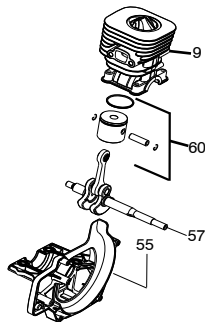

Parts List No. 545103411		Husqvarna® PARTS LIST	MODEL 124C (US/CAN)	
Date 10/09/09	Replaces 545103411 - 8/28/09		NOTE : Illustration may differ from actual model due to design changes.	Page: 4

***** **Service Reference** *****

Note : Due to product improvements, your unit may have a different carburetor.
Please refer to the serial number on your unit and order the parts below.

Serial Number - 2007-333N and lower, please use the following parts:
Page 2, Ref.# 63 - 545006060 Kit - Carburetor

Serial Number - 2007-334N and higher, please use the following parts:
Page 2, Ref.# 63 - 545081850 Kit - Carburetor

***** **Service Reference** *****

Note : Due to product improvements, your unit may have a different piston, cylinder & crankcase.
Please refer to the serial number on your unit and order the parts below.

Serial Number - 2008-365N and lower, please use the following parts:
Ref.# 9,55,60 - 545003378 Kit - Cyl., Piston, Crankcase
Ref.# 57 - 545030001 Kit - Crankshaft