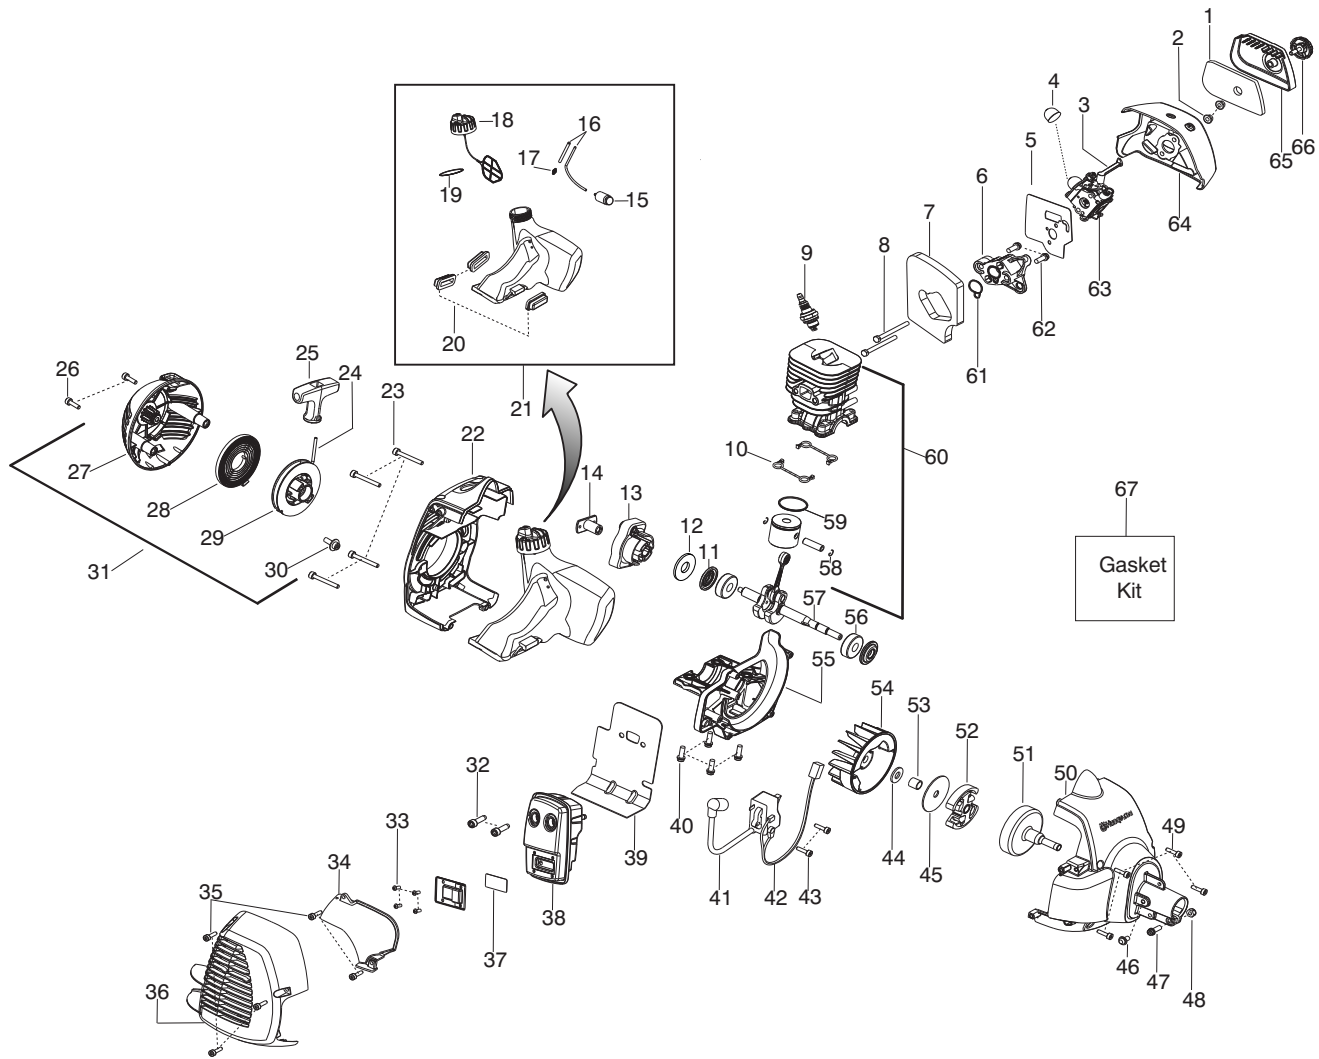

Parts List No. 545103411		Husqvarna ® PARTS LIST	MODEL 124C (US/CAN)
Date 10/09/09	Replaces 545103411 - 8/28/09		NOTE : Illustration may differ from actual model due to design changes.

⚠ WARNING
All repairs, adjustments and maintenance not described in the Operator's Manual must be performed by Qualified Service Personnel.

Ref.	Part No.	Description	Ref.	Part No.	Description
1.	★ ★ ★ ★ ★	Assy-Cable/Wire Harness	19.	530016152	Wingnut
2.	545066001	Trigger	20.	545017404	Dust cup
3.	545062002	Housing-Throttle (RH)	21.	537263701	Assy-T25 Cutting Head
4.	530016448	Screw			
5.	★ ★ ★ ★ ★	Flexshaft			
6.	530016449	Screw			
7.	530016454	Spring-Trigger			
8.	545180806	Kit-Driveshaft			
9.	530059185	Clamp-Handle			
10.	530016152	Wingnut			
11.	545067001	Housing-Throttle (LH)			
12.	545030601	Kit-Switch			
13.	530150076	Handle-Assist			
14.	530015820	Bolt			
15.	545031101	Kit-Shield (Incl. 16,17,18,19)			
16.	545081862	Kit - Limiter-Line			
17.	530015814	Screw			
18.	530015820	Bolt			
					Not Shown
				545146961 545003073	Manual Decal-Warning

✓ = New Part Number For This IPL

★ = Refer to the Service Reference Indicated for more information.(Located at the END of the IPL)

Parts List No. 545103411		Husqvarna ® PARTS LIST	MODEL 124C (US/CAN)
Date 10/09/09	Replaces 545103411 - 8/28/09		NOTE : Illustration may differ from actual model due to design changes.

↖ = New Part Number For This IPL

★ = Refer to the Service Reference Indicated for more information.(Located at the END of the IPL)

Parts List No. 545103411		 Husqvarna ® PARTS LIST	MODEL 124C (US/CAN)
Date 10/09/09	Replaces 545103411 - 8/28/09		NOTE : Illustration may differ from actual model due to design changes.