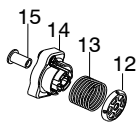

***** **Service Reference** *****

Note : Due to product improvements, your unit may have a different clutch drum assembly and flexshaft.
Please refer to the serial number on your unit and order the parts below.

Serial Number - 2006-273N and lower, please use the following parts:
Page 1, Ref.# 5 - 545081804 Kit - Clutch drum & flexshaft
Page 2, Ref.# 51 - 545081804 Kit - Clutch drum & flexshaft

Serial Number - 2006-274N and higher, please use the following parts:
Page 1, Ref.# 5 - 545007508 Flexshaft
Page 2, Ref.# 51 - 530150039 Assy-Clutch drum

***** **Service Reference** *****

Note : Due to product improvements, your unit may have a different cable assembly and air box.
Please refer to the serial number on your unit and order the parts below.

Serial Number - 2006-059N and lower, please use the following parts:
Page 1, Ref.# 1 - 545050414 Kit - Air box with cable wire harness assembly
Page 2, Ref.# 64 - 545050414 Kit - Air box with cable wire harness assembly

Serial Number - 2006-060N and higher, please use the following parts:
Page 1, Ref.# 1 - 545125301 Assembly-cable wire harness
Page 2, Ref.# 64 - 545084601 Air box

***** **Service Reference** *****

Note : Due to product improvements, your unit may have a different starter system.
Please refer to the serial number on your unit and order the parts below.

Serial Number - 2008-365N and lower, please use the following parts:
Ref.# 12,13,14,15 - 545180844 Kit - Starter System