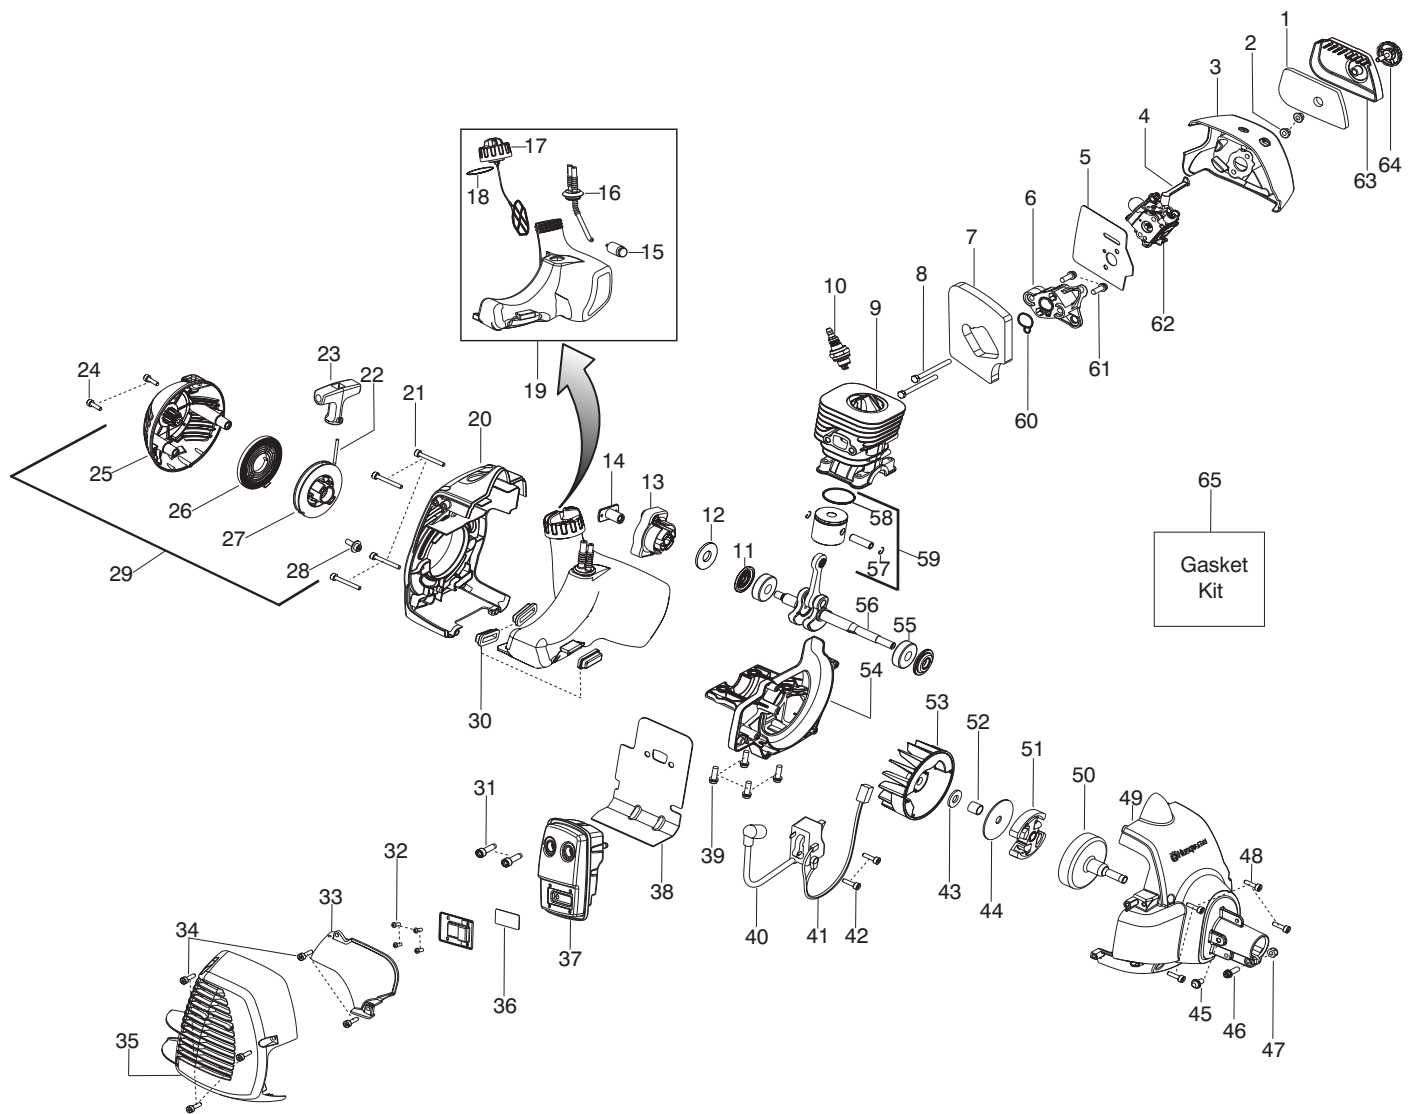

124C

Spare parts
Ersatzteile
Pièces détachées
Reserve onderdelen
Repuestos
Reservdelar

Parts List No. 545103411		Husqvarna ® PARTS LIST	MODEL 124C (US/CAN)
Date 2/16/07	Replaces 545103411 - 12/13/06		NOTE : Illustration may differ from actual model due to design changes.

✓ = New Part Number For This IPL

★ = Refer to the Service Reference Indicated for more information.(Located at the END of the IPL)

[Order Husqvarna 124C Parts on eBay](https://www.ebay.com/itm/545103411)

Parts List No. 545103411		 Husqvarna ® PARTS LIST	MODEL 124C (US/CAN)
Date 2/16/07	Replaces 545103411 - 12/13/06		NOTE : Illustration may differ from actual model due to design changes.

***** **Service Reference** *****

Note : Due to product improvements, your unit may have a different clutch drum assembly and flexshaft. Please refer to the serial number on your unit and order the parts below.

Serial Number - 2006-273N and lower, please use the following parts:
Page 1, Ref.# 5 - 545081804 Kit - Clutch drum & flexshaft
Page 2, Ref.# 50 - 545081804 Kit - Clutch drum & flexshaft