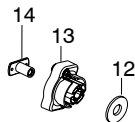

***** **Service Reference** *****

Note : Due to product improvements, your unit may have a different clutch drum assembly and flexshaft.
Please refer to the serial number on your unit and order the parts below.

Serial Number - 2006-273N and lower, please use the following parts:
Page 1, Ref.# 5 - 545081804 Kit - Clutch drum & flexshaft
Page 2, Ref.# 50 - 545081804 Kit - Clutch drum & flexshaft

Serial Number - 2006-274N and higher, please use the following parts:
Page 1, Ref.# 5 - 545007508 Flexshaft
Page 2, Ref.# 50 - 530150039 Assy-Clutch drum

***** **Service Reference** *****

Note : Due to product improvements, your unit may have a different cable assembly and air box.
Please refer to the serial number on your unit and order the parts below.

Serial Number - 2006-059N and lower, please use the following parts:
Page 1, Ref.# 1 - 545050414 Kit - Air box with cable wire harness assembly
Page 2, Ref.# 3 - 545050414 Kit - Air box with cable wire harness assembly

Serial Number - 2006-060N and higher, please use the following parts:
Page 1, Ref.# 1 - 545125301 Assembly-cable wire harness
Page 2, Ref.# 3 - 545084601 Air box

***** **Service Reference** *****

Note : Due to product improvements, your unit may have a different starter system.
Please refer to the serial number on your unit and order the parts below.

Serial Number - 2007-222N and lower, please use the following parts:
Page 2, Ref.# 12,13,14 - 545008017 Kit - Starter System