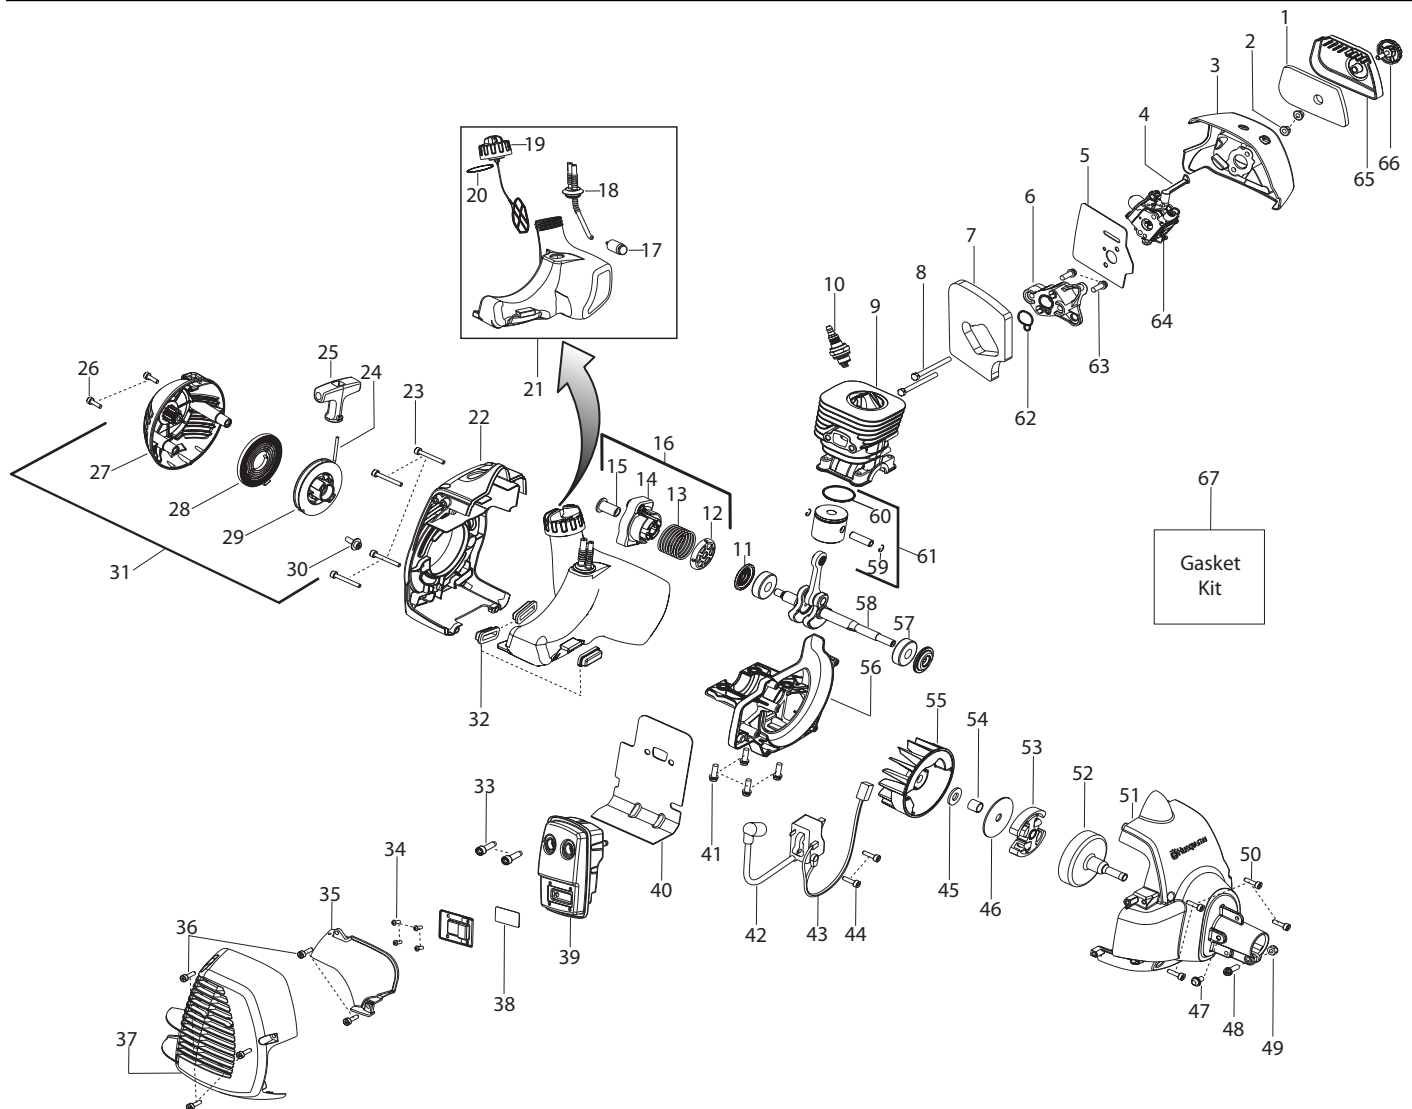

# 124 C

<b>Parts List No.</b> 545103411		<b>Husqvarna</b> ® PARTS LIST	<b>MODEL</b> 124C (US/CAN)
<b>Date</b> 2/01/08	<b>Replaces</b> 545103411 - 8/08/07		<b>NOTE</b> : Illustration may differ from actual model due to design changes.

**⚠ WARNING**  
All repairs, adjustments and maintenance not described in the Operator's Manual must be performed by Qualified Service Personnel.

Ref.	Part No.	Description	Ref.	Part No.	Description
1.	★ ★ ★ ★ ★	Assy-Cable/Wire Harness	19.	530016152	Wingnut
2.	545066001	Trigger	20.	545017403	Dust cup
3.	545062002	Housing-Throttle (RH)	21.	5373383-03	Assy-T25 Cutting Head
4.	530016448	Screw			
5.	★ ★ ★ ★ ★	Flexshaft			
6.	530016449	Screw			
7.	530016454	Spring-Trigger			
8. ✓	545180806	Kit-Driveshaft			
9.	530059185	Clamp-Handle			
10.	530016152	Wingnut			
11.	545067001	Housing-Throttle (LH)			
12.	545030601	Kit-Switch			
13.	530150076	Handle-Assist			
14.	530015820	Bolt			
15.	545031101	Kit-Shield (Incl. 16,17,18,19)			
16. ✓	545081862	Kit - Limiter-Line			
17.	530015814	Screw			
18.	530015820	Bolt			
					<b>Not Shown</b>
			✓	545146961 545059101	Manual Decal-Warning

✓ = New Part Number For This IPL

★ = Refer to the Service Reference Indicated for more information.(Located at the END of the IPL)

Parts List No. 545103411		<b>Husqvarna</b> ® PARTS LIST	MODEL 124C (US/CAN)
Date 2/01/08	Replaces 545103411 - 8/08/07		NOTE: Illustration may differ from actual model due to design changes.

Not Shown

✓ = New Part Number For This IPL

★ = Refer to the Service Reference Indicated for more information.(Located at the END of the IPL)

<b>Parts List No.</b> 545103411		 <b>Husqvarna</b> ® PARTS LIST	<b>MODEL</b> 124C (US/CAN)
<b>Date</b> 2/01/08	<b>Replaces</b> 545103411 - 8/08/07		<b>NOTE</b> : Illustration may differ from actual model due to design changes.