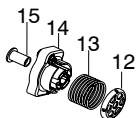

Serial Number - 2007-223N and higher, please use the following parts:
Page 2, Ref.# 12 - 530016475 Washer - Starter
Page 2, Ref.# 13 - 545160301 Spring - Starter Cup
Page 2, Ref.# 14 - 545102302 Assy - Starter Cup
Page 2, Ref.# 15 - 530059800 Coupling - Starter