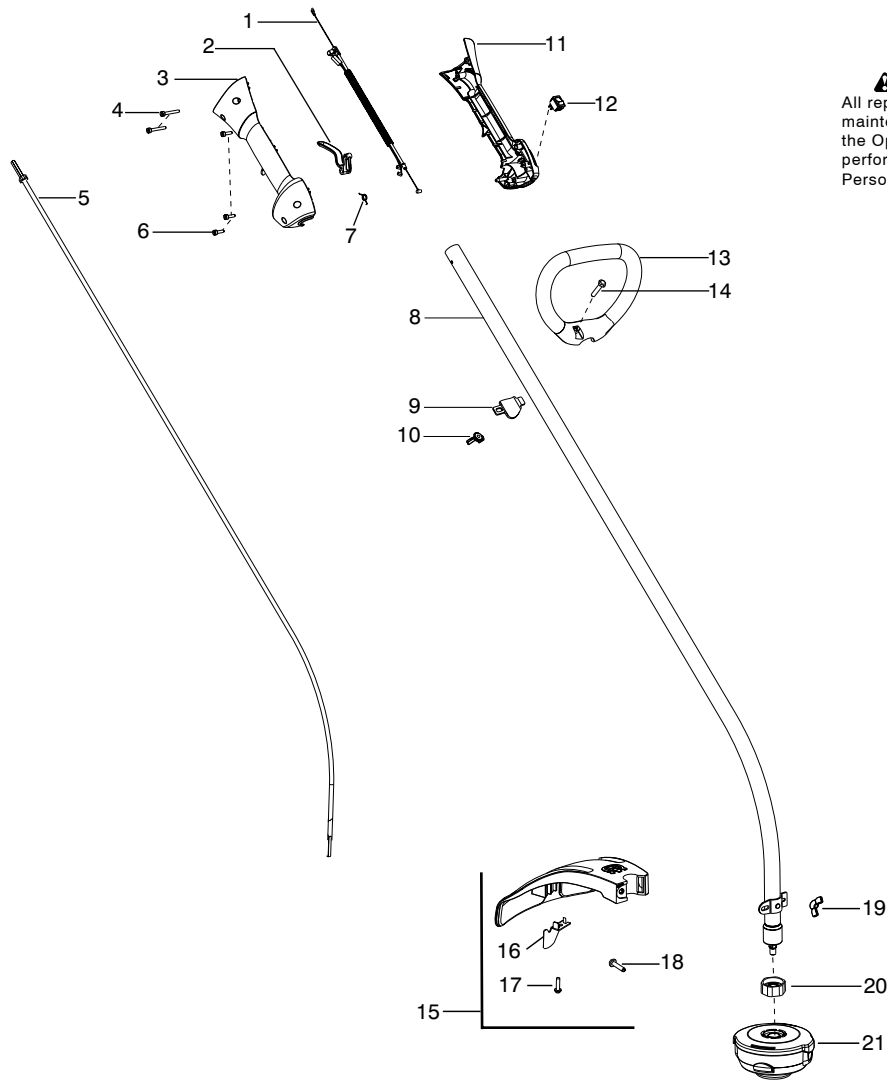

# 124 C

<b>Parts List No.</b> 545103411		<b>Husqvarna</b> ® PARTS LIST	<b>MODEL</b> 124C (US/CAN)
<b>Date</b> 2/01/08	<b>Replaces</b> 545103411 - 8/08/07		<b>NOTE</b> : Illustration may differ from actual model due to design changes.

**⚠ WARNING**  
All repairs, adjustments and maintenance not described in the Operator's Manual must be performed by Qualified Service Personnel.

Ref.	Part No.	Description	Ref.	Part No.	Description
1.	★ ★ ★ ★ ★	Assy-Cable/Wire Harness	19.	530016152	Wingnut
2.	545066001	Trigger	20.	545017403	Dust cup
3.	545062002	Housing-Throttle (RH)	21.	5373383-03	Assy-T25 Cutting Head
4.	530016448	Screw			
5.	★ ★ ★ ★ ★	Flexshaft			
6.	530016449	Screw			
7.	530016454	Spring-Trigger			
8. ✓	545180806	Kit-Driveshaft			
9.	530059185	Clamp-Handle			
10.	530016152	Wingnut			
11.	545067001	Housing-Throttle (LH)			
12.	545030601	Kit-Switch			
13.	530150076	Handle-Assist			
14.	530015820	Bolt			
15.	545031101	Kit-Shield (Incl. 16,17,18,19)			
16. ✓	545081862	Kit - Limiter-Line			
17.	530015814	Screw			
18.	530015820	Bolt			
					<b>Not Shown</b>
			✓	545146961 545059101	Manual Decal-Warning

✓ = New Part Number For This IPL

★ = Refer to the Service Reference Indicated for more information.(Located at the END of the IPL)

Parts List No. 545103411		<b>Husqvarna</b> ® PARTS LIST	MODEL 124C (US/CAN)
Date 2/01/08	Replaces 545103411 - 8/08/07		NOTE: Illustration may differ from actual model due to design changes.

Not Shown

✓ = New Part Number For This IPL

★ = Refer to the Service Reference Indicated for more information.(Located at the END of the IPL)

<b>Parts List No.</b> 545103411		 <b>Husqvarna</b> ® PARTS LIST	<b>MODEL</b> 124C (US/CAN)
<b>Date</b> 2/01/08	<b>Replaces</b> 545103411 - 8/08/07		<b>NOTE</b> : Illustration may differ from actual model due to design changes.