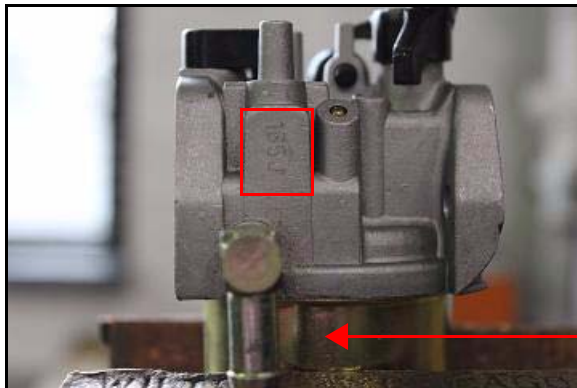

### 3. Determine Carburetor Calibration

4-6 Digit Alphanumeric Code

Minimum of 2 Locations

a. Printed within the carburetor serial code

Example (right)

b. Stamped on carburetor body

Locations vary (below)

First 7 Digits Calibration Code      Carburetor Serial Code (Last 6 Digits)