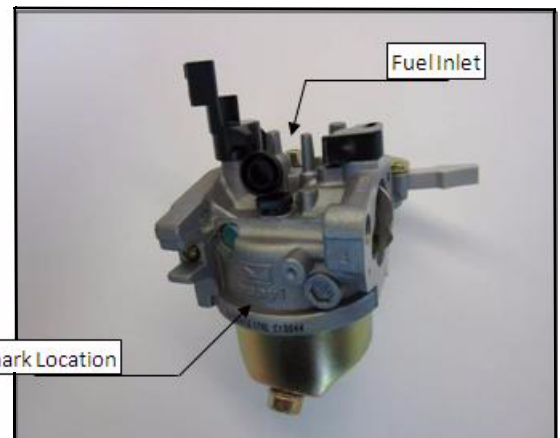

Huayi Trademark