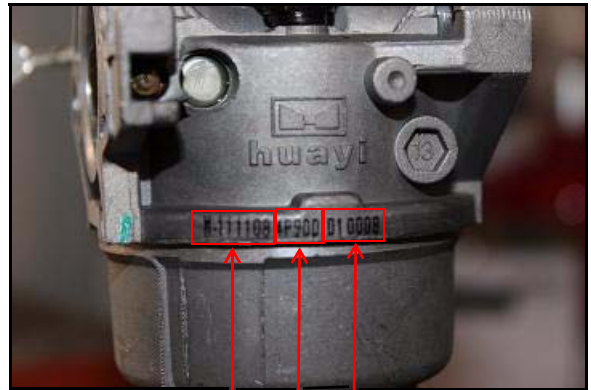

### 3. Determine Carburetor Calibration

4-6 Digit Alphanumeric Code

Minimum of 2 Locations

a. Printed within the carburetor serial code

Example (right)

b. Stamped on carburetor body

Locations vary (below)

First 7 Digits Calibration Code      Carburetor Serial Code (Last 6 Digits)