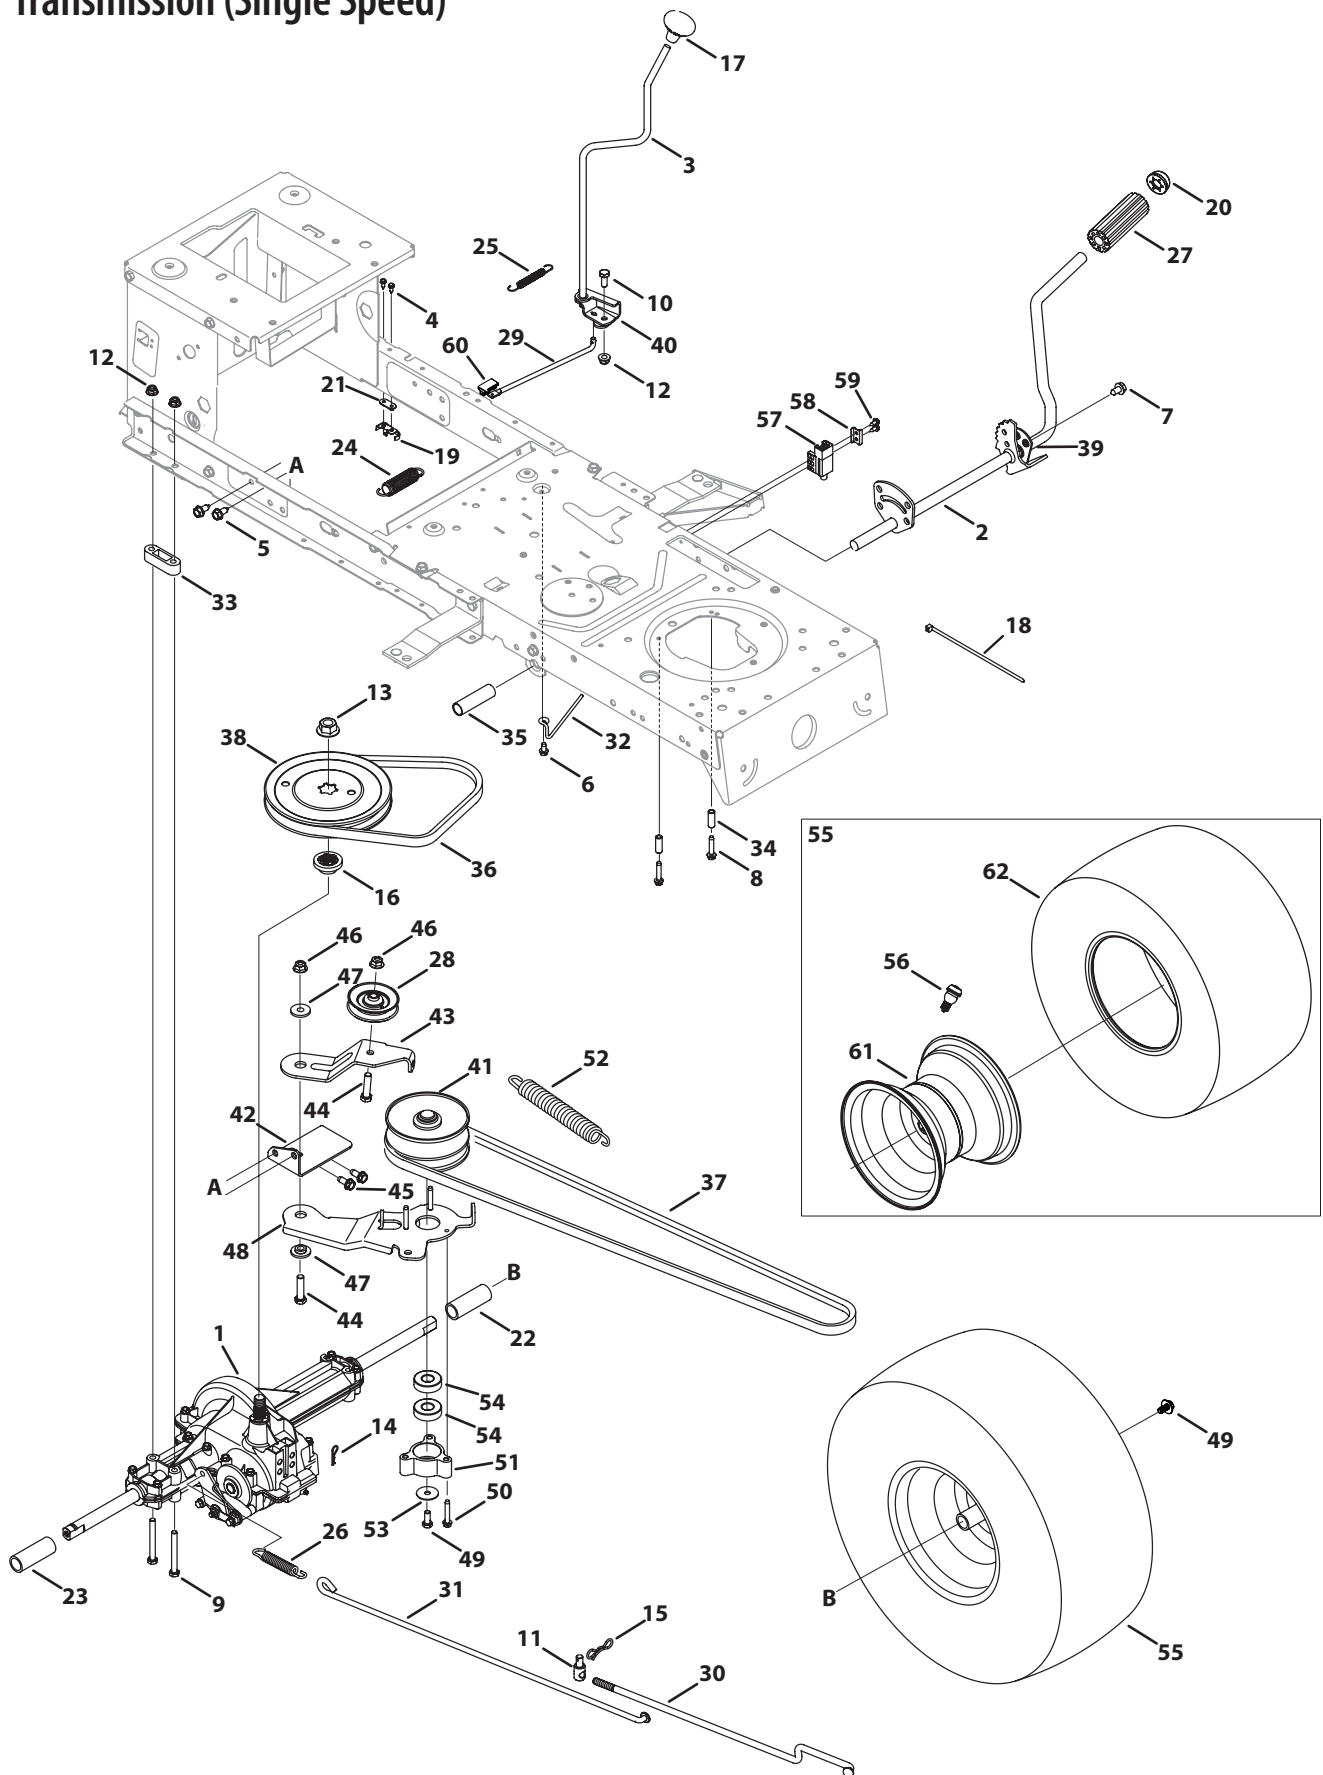

NOTE: Tractor features vary by model. NOT all parts listed above and pictured on the previous page are standard equipment.

Transmission (Single Speed)

Transmission

Ref.	Part Number	Description	Ref.	Part Number	Description
1	918-04566	Transmission Drive Assembly	35	750-0802	Spacer, .640 ID x .76 OD x 2.63
2	647-04034C	Pedal Assembly	36	954-04285	Belt-V Type 5L x 34.91, 38"
3	647-04266	Shaft Lever Assembly		954-0241A	V Belt, 5L 35.25 POLY, 42"
4	710-0227	Screw, 8-18:0.500	37	954-04249A	V Belt, 5L 70.90 POLY
5	710-04484	Screw, 5/16-18 x .750	38	756-04464	V Pulley 6.56 DIA SPUN, 38"
6	710-0599	Screw, 1/4-20 x 0.500		956-04002	V Pulley 7.25 DIA SPUN, 42"
7	710-0604A	Screw, 5/16-18 x 0.625	39	783-04536B	Pedal Support Bracket
8	710-0809	Screw, 1/4-20 x 1.250	40	783-04595A	Shaft Adjust Bracket
9	710-1266	Hex Screw, 5/16-18 x .625	41	956-04015A	Variable Speed Pulley Assembly
	710-0176	Hex Screw, 5/16-18 x 2.75	42	683-04176A	Transmission Bracket Assembly
10	710-3008	Hex Screw, 5/16-18 x .75	43	683-04207	Idler Bracket Assembly
11	711-06103	Ferrule, 3/8-24 X .375 DIA.	44	710-0347	Hex Screw, 3/8-16 x 1.75
12	712-04063	Flangelock Nut, 5/16-18	45	710-1260A	Screw, 5/16-18 x 0.750
13	712-0700	Flange Nut, 9/16-18	46	712-04065	Flangelock Nut, 3/8-16
14	914-0209	Cotter Pin INT- .125 DIA	47	938-0347	Shoulder Spacer, .625 ID x .169
15	714-04040	Bow-Tie Cotter Pin, 72	48	753-05147	Bracket Assembly
16	718-04407	Pulley Hub, 5/8 SPLINE	49	710-05339	Screw, 5/16-24 x .750
17	720-04028	Shift Knob	50	710-0778	Screw, 1/4-20 x 1.500
18	725-0157	Cable Tie	51	718-04261	Bearing Cup
19	725-1644	Short Spring Switch	52	732-04746	Extension Spring, .94 OD x 6.75 LG
20	726-0214	Push Cap, 5/8	53	736-0362	Flat Washer, .330 x 1.25 x .06:HT
21	926-0320	Plate Insulator Nut	54	941-0600	Ball Bearing, 17 x 40 x 12
22	731-04602	Sleeve, .758 x .821 x 3.3125	55	634-04324	Wheel, 20 x 8 x 8, 42" Round Tred
23	731-04604	Sleeve, .758 x .821 x 2.4375		634-0104	Wheel, 20 x 8 x 8, 42" Sq. Tred
24	732-04306	Spring Extension, .80 OD x 3.28 LG		734-0592	Wheel, 18 x 6.5, 38"
25	732-04488	Spring Extension, .38 OD x 3.25 LG	56	934-0255	Valve, tubeless Air
26	732-0716D	Spring Extension, .59 OD x 4.00 LG	57	725-04363	Switch Interlock
27	735-0239	Foot Pad, 4.0 LONG	58	17962	Plate Switch
28	756-04325	Idler Pulley	59	738-04237A	Shoulder Screw, #10-32 x .500
29	747-05243	Shift Rod, 38"	60	731-06894	Shift Plate Bearing
	747-05244	Shift Rod, 42"	61	634-04369	Rim, 8.0 x 7.0 x .750, 42"
30	747-05186	Variable Speed Control Rod		634-04174	Rim, 8.0 x 5.38, 38"
31	747-05188	Brake Rod	62	734-1730	Tire, 20 X 8 X 8 Sq Shldr, 42
32	747-04969	Belt Keeper Rod		734-04241-0901	Tire, 20 X 8 X 8 Rd Shldr, 42"
33	948-0334	Spacer, T-Axle, 38" Only		734-0294	Tire, 18 x 6.5 x 8, 38"
34	750-0566A	Spacer, .260 x .375 x 1.030 LG			