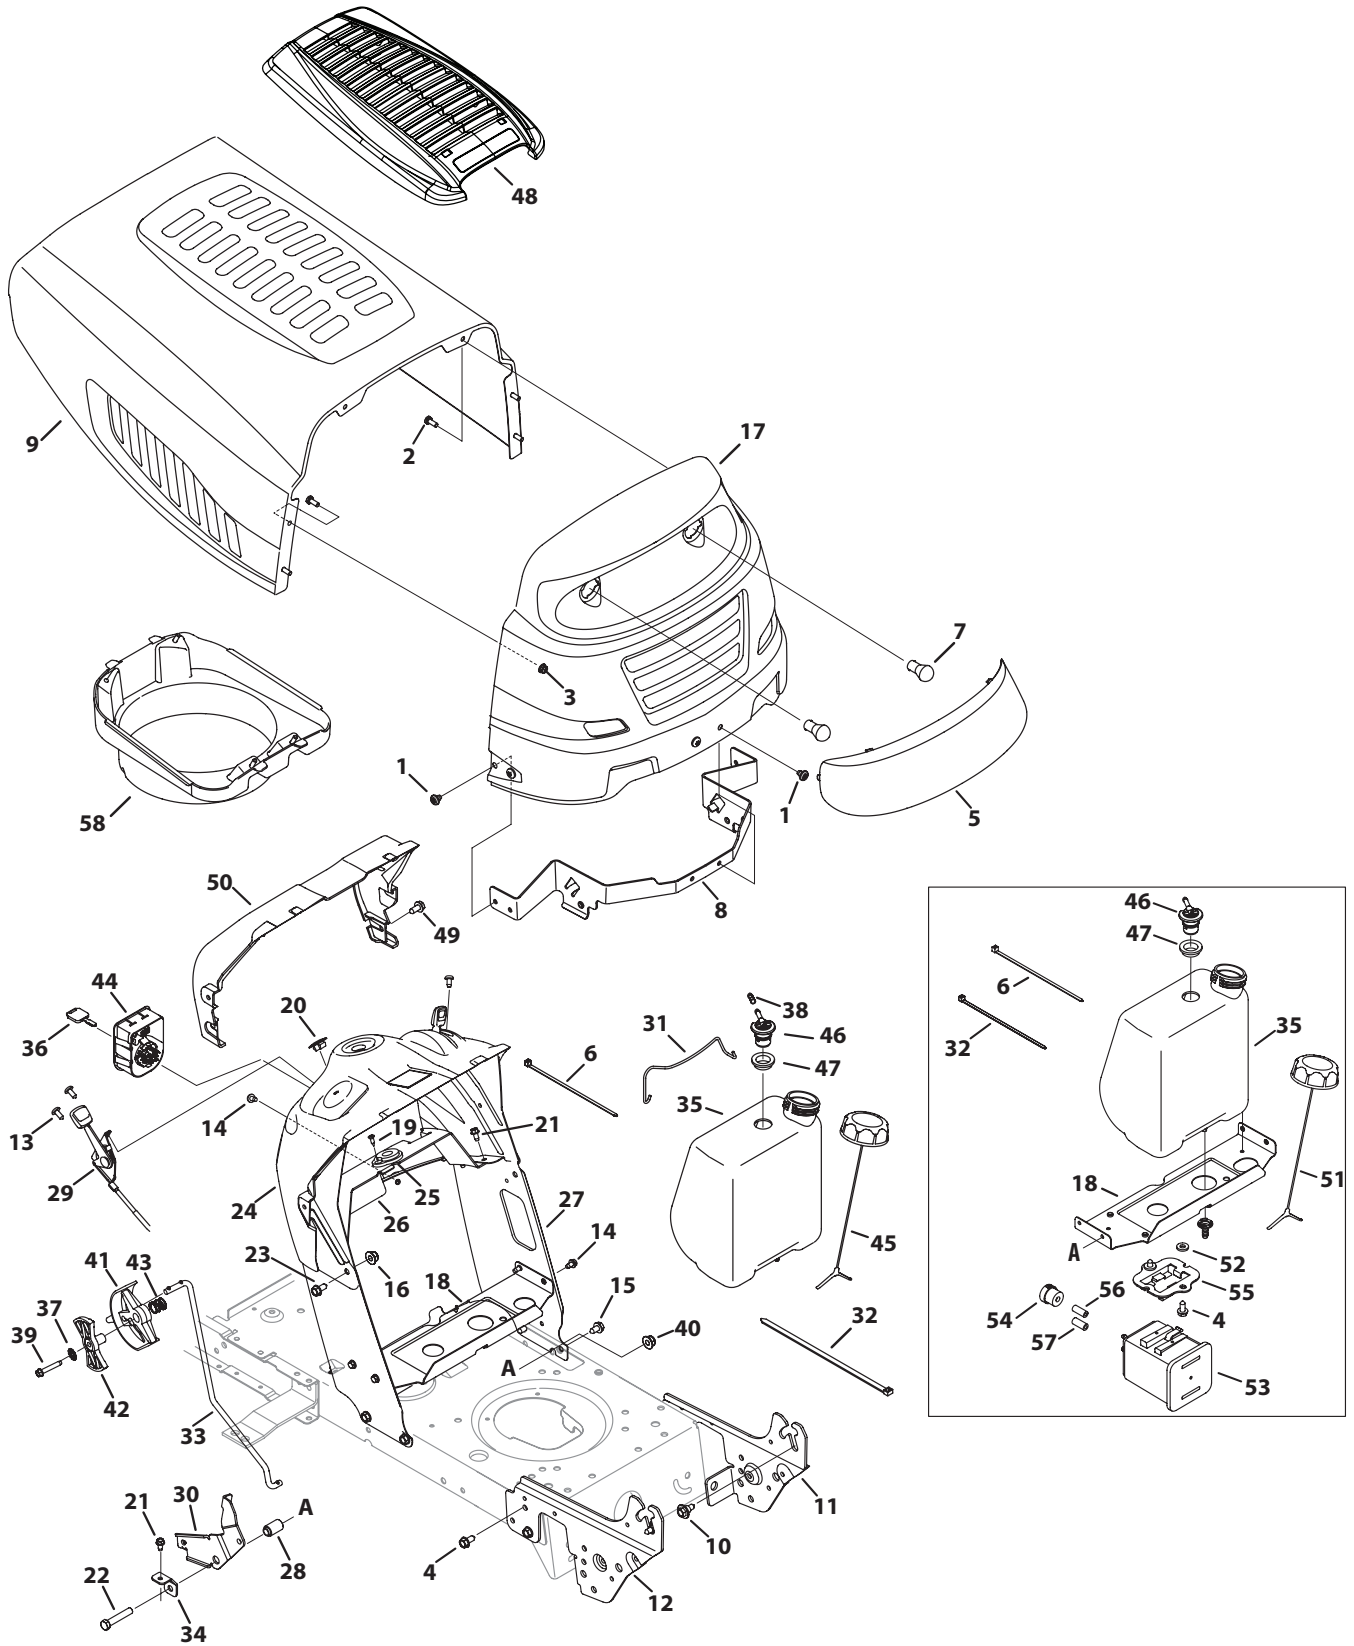

5 Style Hood

5 Style Hood

Ref. No.	Part No.	Description	Ref. No.	Part No.	Description
1	710-04593	Screw, 5/16-18 x .375	30	783-06991	Speed Latch - No RMC
2	710-0751	Hex Screw, 1/4-20 x .620	31	683-04448	Battery Assembly Rod
3	712-04064	Flangelock Nut, 1/4-20	32	726-0230	Cable Tie
4	710-04484	Screw, 5/16-18 x .750	33	747-05398	Speed Control Rod
5	731-04949A	Grill Lens	34	783-06823	Speed Latch Tab
6	725-0157	Cable Tie	35	951-04304	1.36 Gallon Fuel Tank
7	925-0963	Lamp	36	625-05002	Key, Assembly
8	783-05454	Hood Pivot Bracket	37	736-3006	Lock Washer, 1/4
9	783-05683	Hood	38	751-12089-28	Hose Vent, 3/16 EPA
10	738-04091A	Shoulder Screw, 5/16-18 x .43 x .29	39	710-0778	Hex Washer Screw, 1/4-20 x 1.50
11	783-05327B	Left Support Pivot Bracket	40	712-04065	Flangelock Nut, 3/8-16
12	783-05328A	Right Support Pivot Bracket	41	731-07885B	Shift Lever
13	710-04483	Screw, 1/4-20 x .500	42	731-07895A	Index Control
14	710-05070	Screw, 1/4-20 x .500	43	732-04877	Compr. Spring, .72 OD x .78
15	710-0604A	Screw, 5/16-18 x .625	44	925-04659	3 Position Key Switch
16	712-04063	Flangelock Nut, 5/16-18	45	951-12179A	Fuel Cap, 2.25"
17	783-05685	Grill	46	751-12118	Rollover Valve
18	783-07083	Gas Tank Support Bracket	47	735-04081	Rubber Grommet, 23 x 3.55
19	910-0224	Screw, #10-16 x .500	48	731-05522A	Hood Scoop
20	731-05265	Choke Plug	49	710-0895	Screw, 1/4-15 x .750
21	710-1652	Tap Screw, 1/4-20, 0.625	50	731-05078C	Dash Collar
22	710-3144	Hex Screw, 3/8-16 x 2.0	51	951-12426	Fuel Cap, 2.25"
23	710-3025	Hex Screw, 5/16-18 x .625	52	936-3008	Flat Washer, .344 x .750 x .120
24	931-08054	Dash, Upper	53	951-10589	5 Gallon Carbon Canister
	931-08542A	Dash, Upper NRMC	54	951-10590	Vent Filter Canister
25	741-0587	Bearing, .628 ID x 1.36	55	951-10610	Canister Adaptor Bracket
26	783-06785A	Bracket, Steering Support	56	751-10749-30	Hose, Fuel, Low Perm., White
27	783-06811	Dash, Lower	57	751-10750	Hose, Fuel, Low Perm., Yellow
28	750-04465B	Flange Spacer, .390 x .671 x 1.095	58	731-05147A	Plenum
29	746-04367	Throttle/Choke Cable	—	925-04567G	Harness, LT-5, NRMC, Dual

NOTE: Tractor features vary by model. NOT all parts listed above and pictured on the previous page are standard equipment.