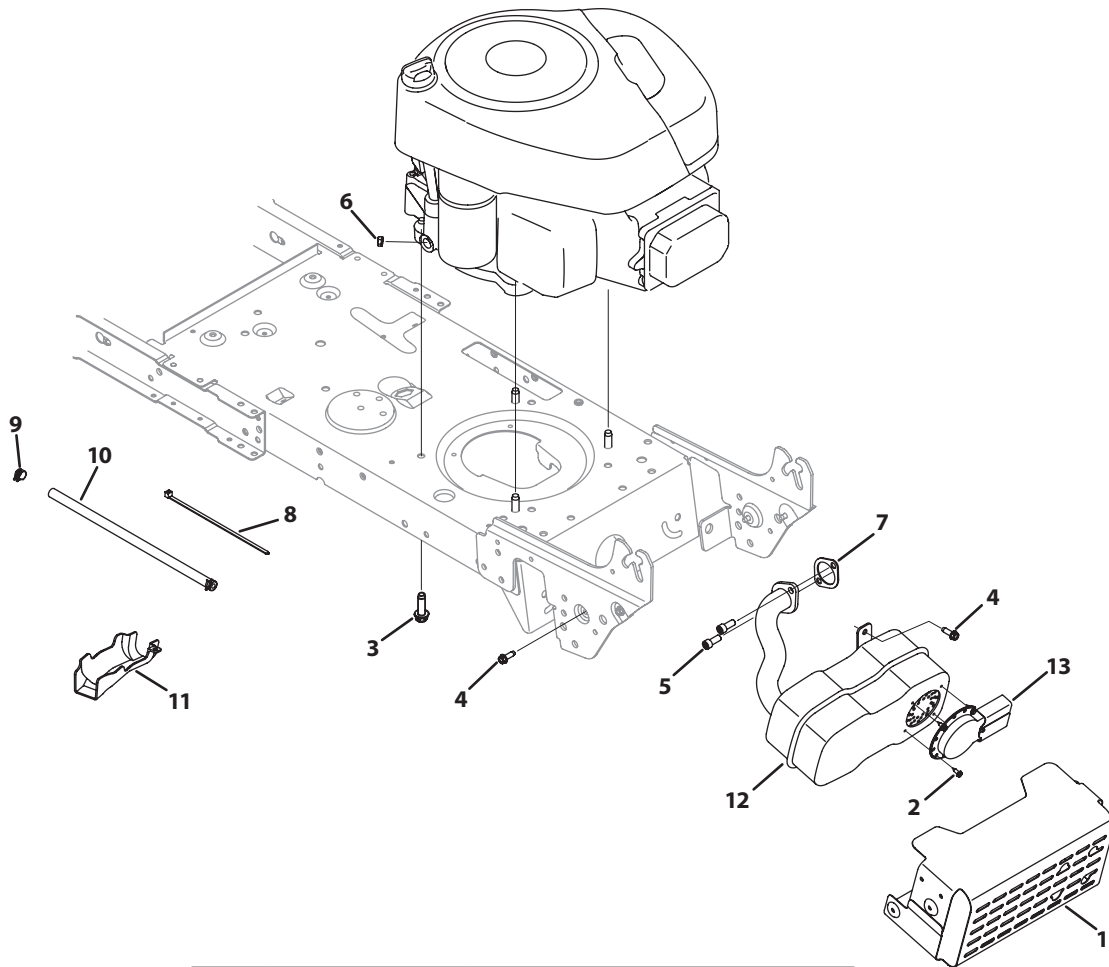

B&S Model 28

Ref.	Part Number	Description
1	683-04549	Muffler Shield Assembly with Weld
2	710-0227	Screw, 8-18 x .500
3	710-04683A	Screw, 3/8-16 x 1.0
4	710-0642	Screw, 1/4-20 x .750
5	710-1314A	Socket Screw, 5/16-18 x .750
6	712-0271	Sems Nut, 1/4-20
7	BS-692236	Exhaust Gasket, 10 HP Briggs
8	725-0157	Cable Tie
9	726-0205	Clamp Hose, .490 diameter
10	751-10349-28	Fuel Hose, Low Permeation
11	731-05628	Oil Drain Sleeve
12	751-10448D	Muffler, Single Inlet
13	751-11053A	Muffler Deflector Long

NOTE: Tractor features vary by model. NOT all parts listed and pictured above are standard equipment.