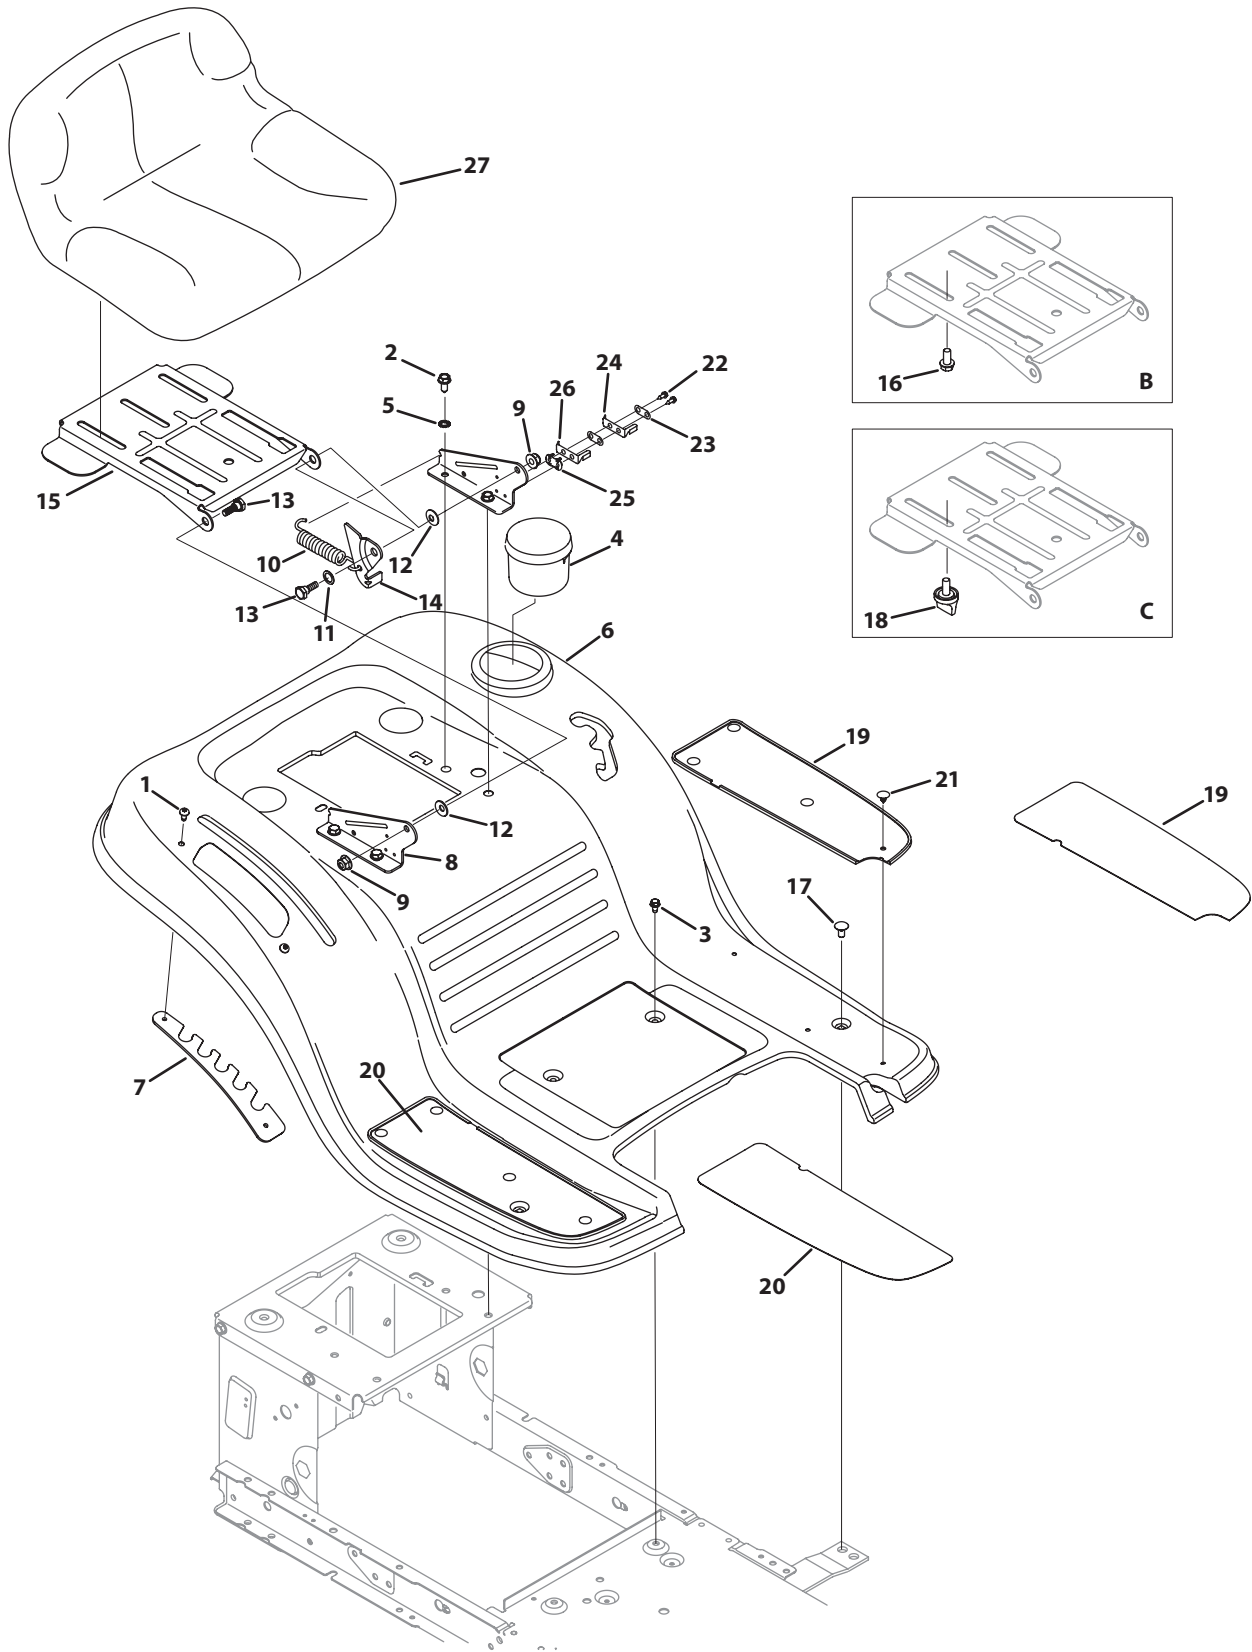

Seat and Fender

Ref.	Part Number	Description
1	710-05070	Screw, 1/4-20 x .500
2	710-04484	Screw, 5/16-18 x .750
3	710-0599	Screw Pan Torx Head, 1/4-20 x .500
4	731-04591A	Cup Holder
5	736-0607	Loack Washer, 5/16
6	783-04587D	Fender
7	783-04843	Lift Adjuster Bracket
8	783-1489D	Seat Mount Bracket
9	712-04063	Flangelock Nut, 5/16-18
10	732-1184	Extension Spring
11	936-0108	Flat Washer, .510x .750 x .033
12	736-0242	Bell Washer, .340 x .872 x .060
13	938-0296	Shoulder Screw, 5/16-18 x .437 x .268
14	783-0209D	Lift Seat Bracket
15	783-04081D	Pivot Seat Manual Adjust Bracket
16	710-04482	Hex Head Flange, 3/8-16 x .875
17	710-0134	Screw Carriage, 1/4-20 x .62
18	720-04061	Knob, 3/8-16 x .875
19	735-04047	Foot Pad, LH
	723-04026	Foot Pad, Abrasive, LH
20	735-04048	Foot Pad, RH
	723-04025	Foot Pad, Abrasive, RH
21	726-3046	Ratchet Clip, .250 x .500
22	710-0227	Screw, 8-18 x .500
23	726-0279	Insulator Plate
24	925-1303	Outer Seat SPring
25	726-0278	Insulator Boss Plate
26	725-1439	Inner Seat Spring
27	757-04083A	Medium Back Seat, Black, Set-up B
	757-04099	Low Back Seat, Black, Set-up B or C
	757-04088A	High Back Seat, Set-up B

NOTE: Tractor features vary by model. NOT all parts listed above and pictured on the previous page are standard equipment.