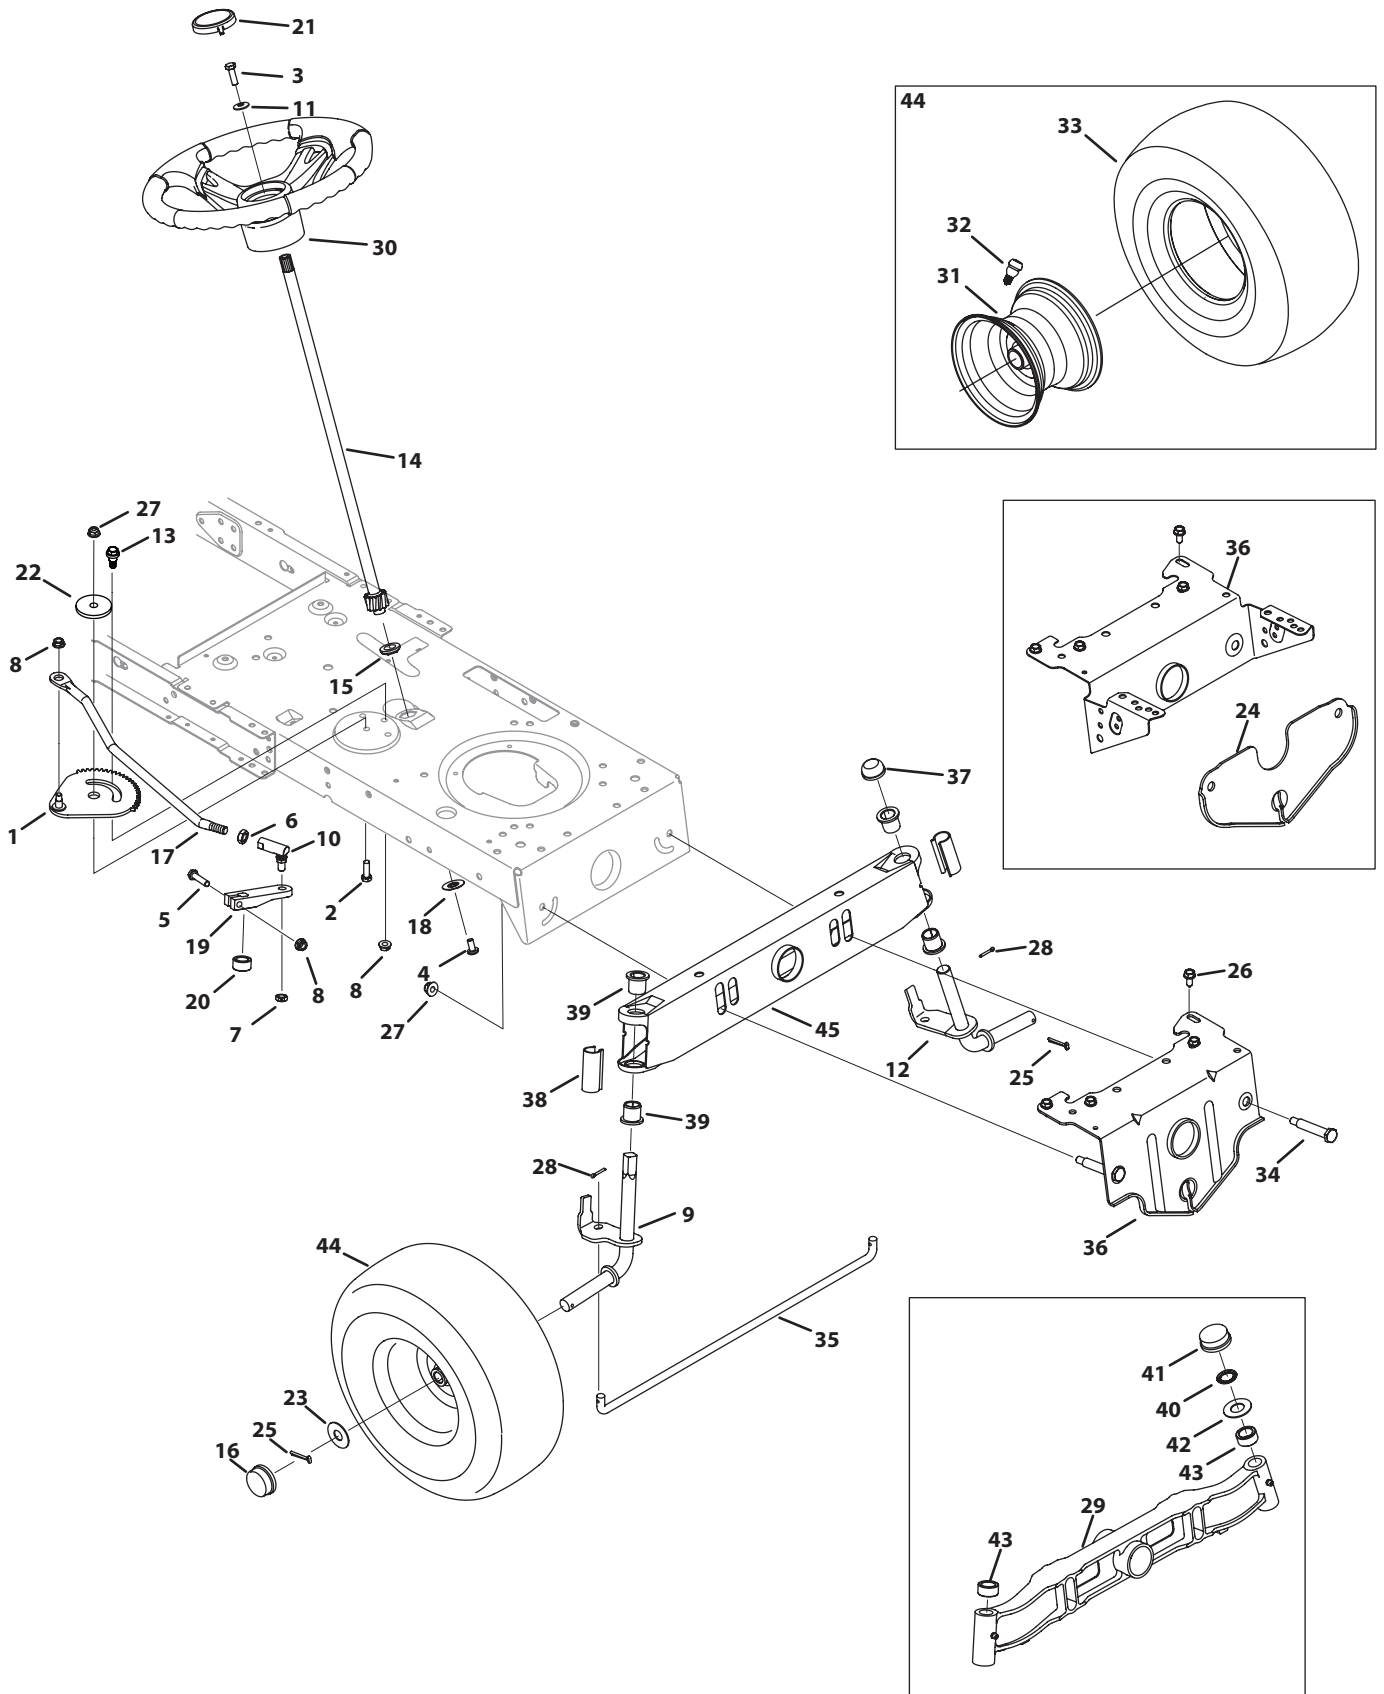

Front End Steering

Front End Steering

Ref.	Part Number	Description	Ref.	Part Number	Description
1	617-04094	Front Steering Gear Assembly	25	714-04039A	Cotter Pin, 5/32 x 1.25
2	710-0514	Hex Screw, 3/8-16 x 1.00	26	710-04484	Screw, 5/16-18 x .750
3	710-0643	Hex Screw, 5/16-18 x 1.00, Lock	27	712-04065	Flangelock Nut, 3/8-16
4	710-1309	Machine Screw, 5/16-18 x .750	28	914-0474	Cotter Pin, .125 x .75
5	710-3180	Hex Screw, 5/16-18 x 1.75	29	919-04177A	Pivot Axle, Cast
6	912-0240	Jam Nut, 7/16-20	30	631-04028	Steering Wheel
7	912-0214	Jamlock Nut, 3/8-24	31	634-04098A	Rim Asm, 6.0 x 4.0, 38"
8	712-04063	Flangelock Nut, 5/16-18		634-05066	Rim Asm, 6.0 x 4.5, 42"
9	638-04008P	Front RH Axle	32	934-0255	Valve, tubeless Air
	938-04013	46" Front RH Axle	33	734-04372	Tire, 13 x 5 x 6, 38"
10	923-0448A	Ball Joint, 7/16-20		734-1731	Tire, 15 X 6 X 6 Sq Shldr, 42"
11	736-0242	Bell Washer, .340 x .872 x .060		734-04240A-0901	Tire, 15 X 6 X 6 Rd Shldr, 42"
12	938-04007A	Front LH Axle	34	738-04128	Shoulder Bolt, 3/8-16 x .500 x 2.38
	938-04014A	46" Front LH Axle	35	747-04299A	Fixed Rod
13	738-04141	Shoulder Bolt, 5/16-18 x .435 x .350	36	783-05326B	Pivot Bar Bracket
14	738-0919A	Steering Shaft, 5/8 x 22.08		783-04601C	Pivot Bar Bracket
15	941-04124	Flange Bearing, 5/8	37	726-0341	Push Cap, 3/4
16	931-0484A	Hub Cap	38	731-04057A	Standard Axle Cap
17	747-05385	Steering Link	39	741-0660A	Flange Bearing, .760 x .941 x 1.0
18	948-0389	Cap, 1.25 x .16	40	726-04035	Push Nut, 3/4
19	748-04278	Steering Block	41	731-04693	Hub Cap
20	748-04068	Spacer, .71 x .125 x .56	42	936-0316	Flat Washer, .78 x 1.59 x .060
21	731-04039	Cap	43	748-04068	Spacer, .71 x .125 x .56
	731-04040	Sprig Cap	44	634-04519	Wheel Assembly, 38"
22	738-04162C	Shoulder Spacer, .884 x .190		634-05067	Wheel Assembly, 42" Sq. Tred
23	736-04228A	Flat Washer, .781 x 1.590		634-05053	Wheel Assembly, 42" Round Tred
24	783-04568	Front Deck Hanger Bracket	45	683-0128B	Pivot Axle

NOTE: Tractor features vary by model. NOT all parts listed above and pictured on the previous page are standard equipment.