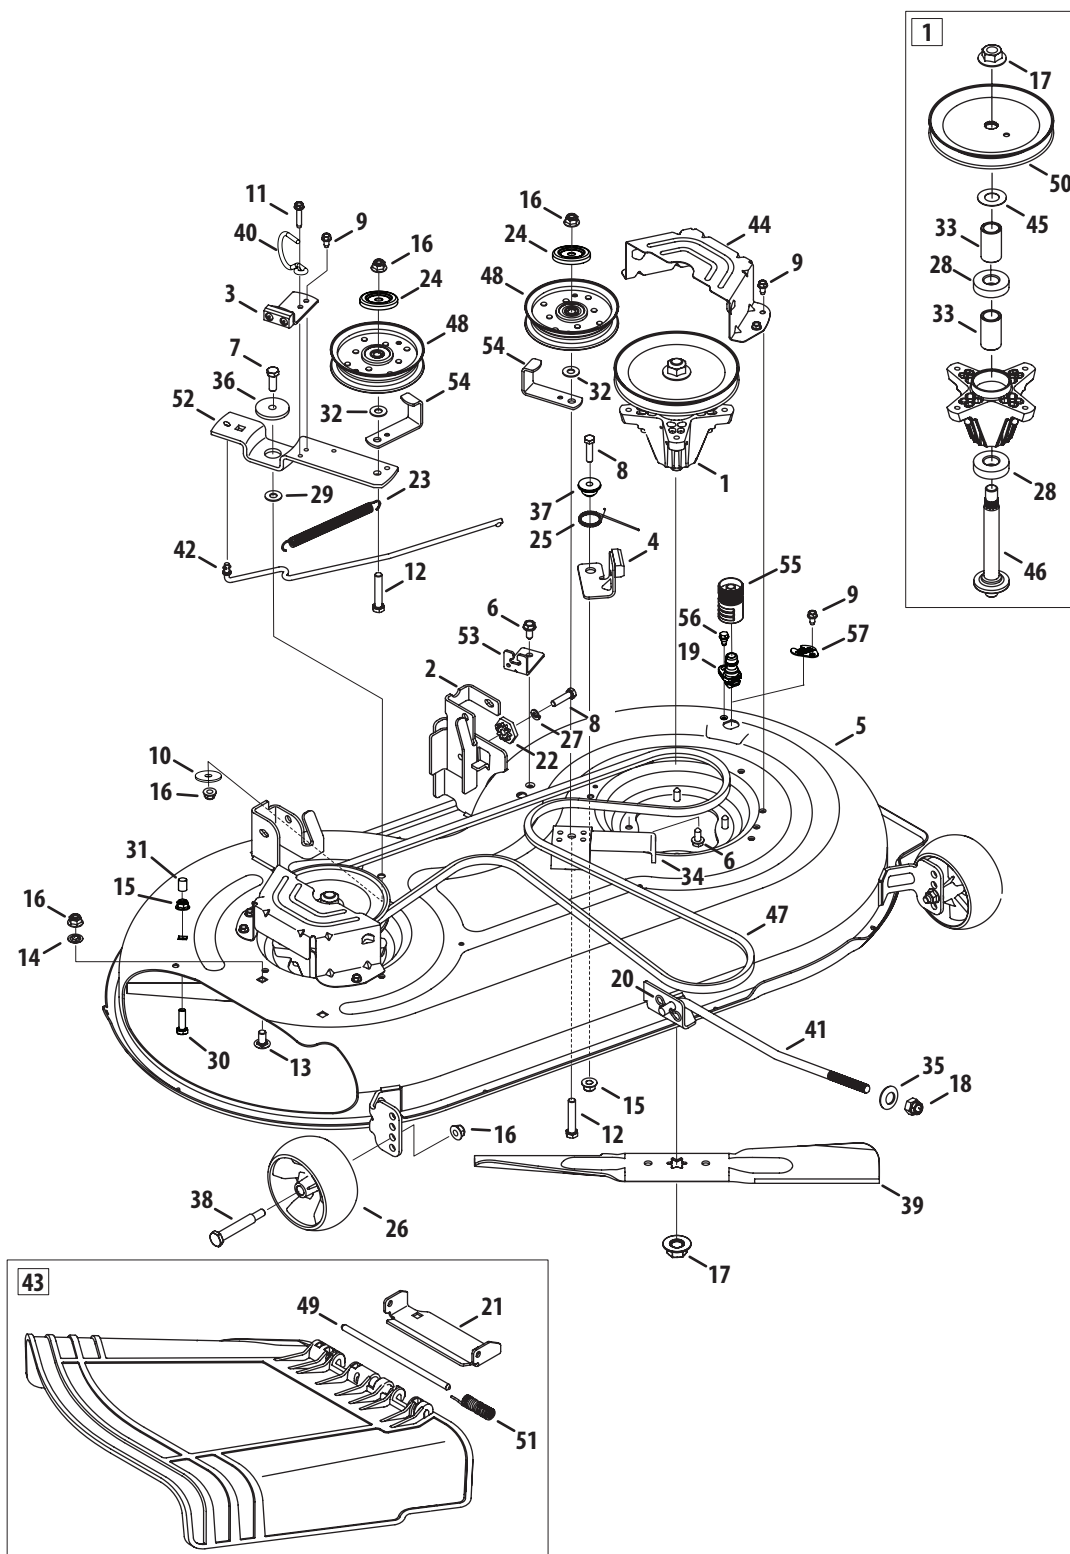

42" Deck

Ref.	Part Number	Description	Ref.	Part Number	Description
1.	918-04822A	Spindle Ass'y, Pulley, 6.3 Dia	29.	936-0344	Washer, Flat, .385 X 1.0 X .030
2.	683-0254B	Bracket Ass'y, Deck, Hanger LH	30.	710-0376	Hex Cap Screw, 5/16-18 x 1.00
3.	983-04511	Brake Ass'y, Deck, 42/46	31.	720-05010	Cap, .290 x .500
4.	983-04525	Brake Ass'y, Deck, 46"	32.	736-0262	Washer, Flat, .385 x .870 x .092
5.	983-04572A	Deck Ass'y, Offset, 42" W/O wheel	33.	750-04936	Spacer, .792 x 1.060 x 1.860
	983-04570A	Deck Ass'y, Offset, 42" W/O wheel	34.	783-06643	Bracket, Support, Stationary Idler
6.	710-04484	Screw, Self-tapping, 5/16-18, .750	35.	748-04069	Deck Lift Pivot Cup
7.	710-3005	Hex Screw, 3/8-16, 1.25, Gr5, Std	36.	738-04162C	Spacer, Shoulder, .8840 x .190
8.	710-0528	Hex Screw, 5/16-18, 1.25, Gr5, Std	37.	748-04272	Shoulder Spacer
9.	710-0599	Screw, Self-tapping, 1/4-20, 0.500	38.	938-3056	Bolt, Shoulder, .496 x 2.50, 3/8-16
10.	936-3039	Flat Washer, .406 x 1.500 x .105	39.	942-04308	Blade, Cut, 21.23" 2-In-1, Econ
11.	710-0642	Screw, Self-tapping, 1/4-20, .750	40.	747-05323	Rod, Keepr, Belt 42 Idler
12.	710-3144	Hex Screw, 3/8-16, 2.00, Gr5, Std	41.	747-05141A	Rod, Lift, Deck, Frt, 12.7
13.	710-3178	Bolt, Carriage, 3/8-16, 0.75, Gr1	42.	747-05105B	Rod, Control, Brake 42"
14.	712-0229	Nut, Push, 3/8	43.	631-04288	Chut Assembly, 42" Deck
15.	712-04063	Nut, Flange Lock, 5/16-18, Grf	44.	783-06424A	Deck Belt Cover, 42
16.	712-04065	Nut, Flange Lock, 3/8-16, Grf	45.	936-0351	Washer, Flat, .760 Idx1.50 OD
17.	712-0417A	Nut, Flange, 5/8-18	46.	738-1186A	Shift, Spindle, 6.11.
18.	712-04243	Nut, Lock, 1/2-13	47.	954-04060B	Belt, V Type, A Sec X 96.5
19.	731-07487	Deck Wash Nozzle	48.	756-04129B	Pulley, Idler, 4.25"Dia
20.	714-04043	Bow-Tie Cotter Pin	49.	711-04847B	Pin, Hinge, Dia .3125 x 7.96
21.	783-06074A	Chute Bracket	50.	956-1227	Pulley, Deck, 6.3 Dia
22.	917-04074	Gear, Deck, Adjustment	51.	732-04372	Spring, Torsion, .44 I.D. X 2.0
23.	932-0384	Spring, Extension, .62 Dia x 6.12	52.	783-05946	Pivot idler Bracket, 46
24.	783-07236	Pulley Cap	53.	783-06243	Bracket, Cable, Deck Engage
25.	732-04840	Spring, Torsion, .992 ID X 1.17 OD	54.	783-06368	Bracket, Guard, Belt, 4.25 Pulley
26.	734-04155	Wheel, Deck, 5.0 Dia Ball	55.	921-04041	Water Nozzle Adapter
27.	936-0119	Washer, Lock, 5/16, Regular Duty	56.	738-04278	Shoulder Screw, 1/4-20 x 0.50
28.	941-0919A	Bearing, Ball, .787id x 1.85 Odx.551	57.	783-06464	Deck Wash Plug

NOTE: Tractor features vary by model. NOT all parts listed above and pictured on the previous page are standard equipment.