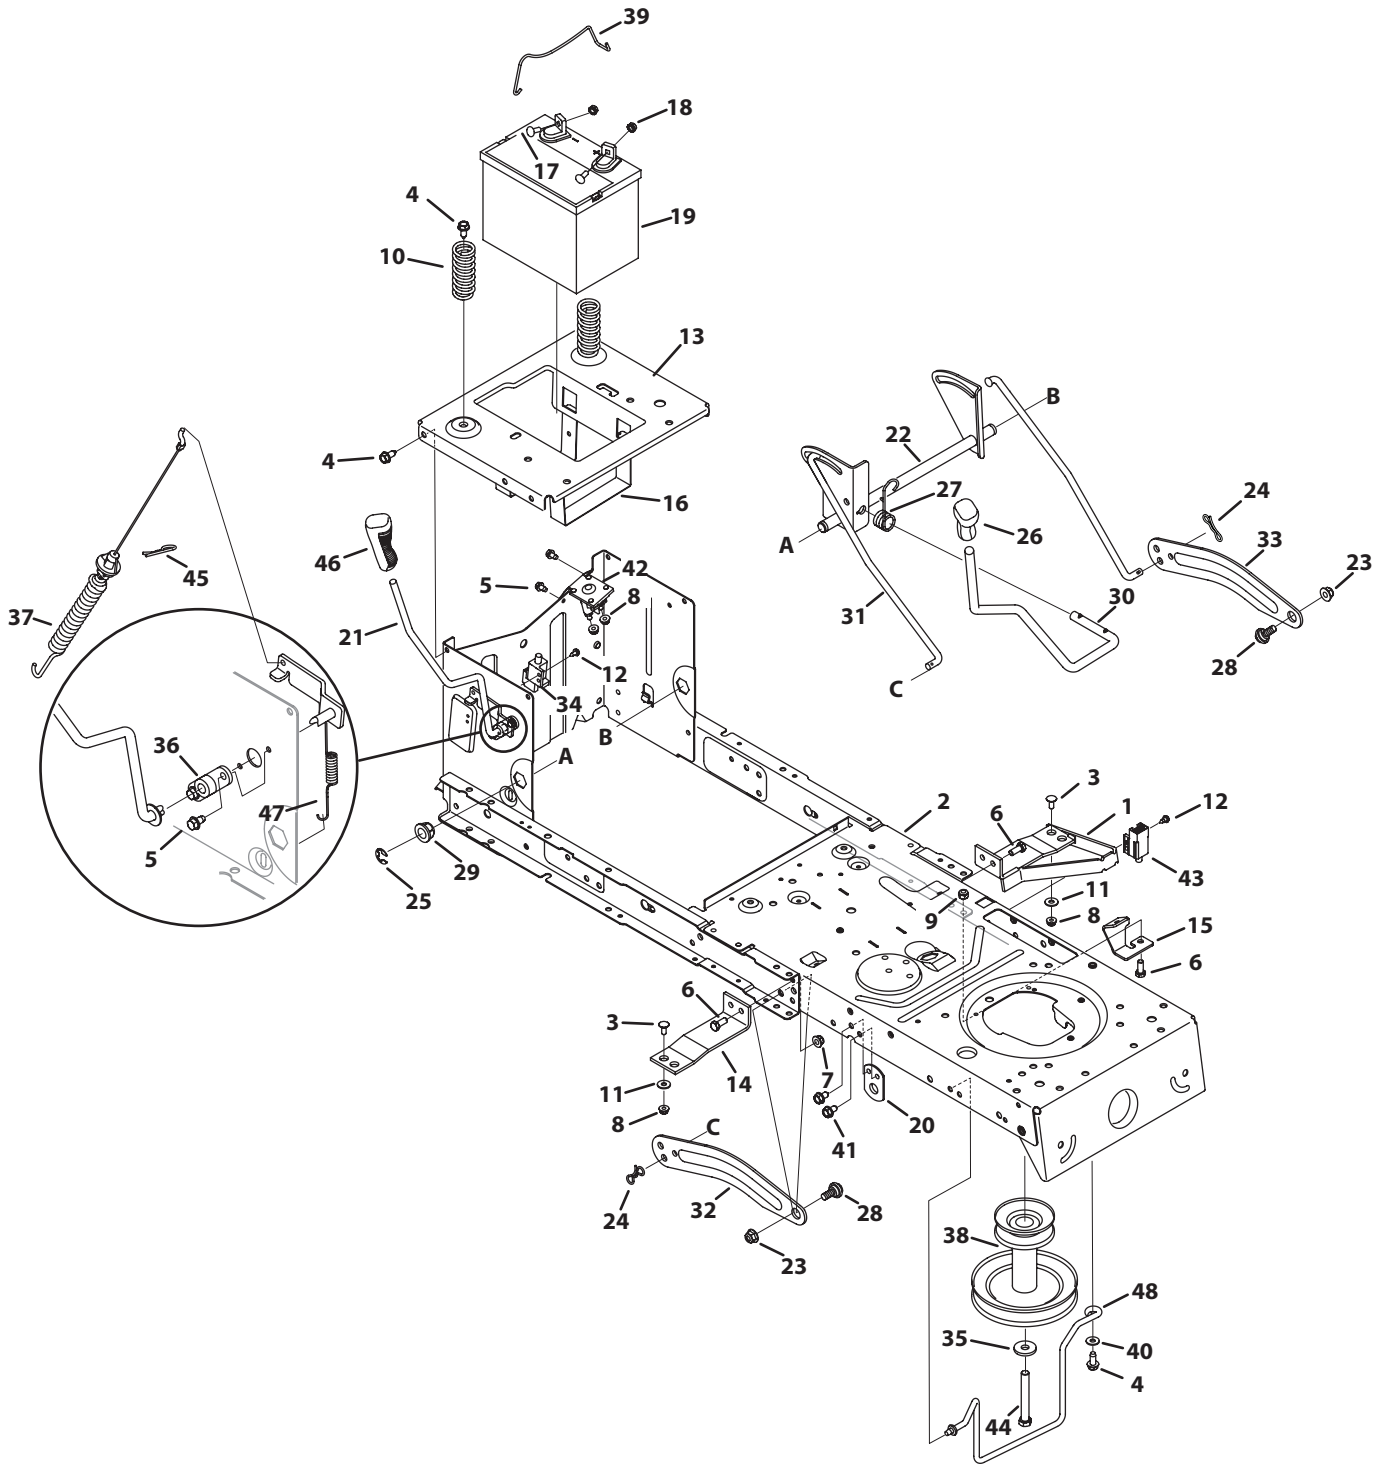

NOTE: Tractor features vary by model. NOT all parts listed above and pictured on the previous page are standard equipment.

Frame and PTO Lift

Frame and PTO Lift

Ref.	Part Number	Description	Ref.	Part Number	Description
1	683-04195	Support Bracket	26	720-0311	Handle Grip, 1/2
2	683-04649A	Frame Assembly	27	732-04225	Torsion Spring
3	710-0134	Screw Carriage, 1/4-20 x .62	28	738-04130	Shoulder Bolt, 3/8-16 x .625 x .175
4	710-04484	Screw 5/16-18 x .750	29	941-0225	Hex Flange Bearing
5	710-0599	Screw, 1/4-20 x .500	30	747-04282	Deck Lift Handle 38"
6	710-3008	Hex Screw, 5/16-18 x .75		747-05296	Deck Lift Handle 42"
7	712-04063	Flangelock Nut, 5/16-18	31	747-04393	Lift Rod
8	712-04064	Flangelock Nut, 1/4-20	32	783-04494C	38/42" Lift Arm, RH
9	912-0429	Hexlock Nut, 5/16-18	33	783-04711C	38/42" Lift Arm, LH
10	732-04035	Compression Spacer, 1.28 x 3.125	34	725-04363	Switch Interlock
11	736-0173	Flat Washer, .28 x .74 x .063	35	736-0322	Flat Washer, .450 x 1.250 x .164
12	738-04237A	Shoulder Spacer, 10-32 x .500	36	741-04119A	PTO Bearing
13	783-04548D	Seat Frame Bracket	37	946-04173E	Deck Engage Cable
14	783-04637	Running Board Bracket	38	756-04196A	Engine Pulley, 3.39 x 6.12
15	783-04753	Support Frame Bracket	39	683-04448	Battery Hold Down Rod
16	783-04869A	Battery Bracket	40	936-0300	Flat Washer, .406 x .875 x .059
17	710-04666	Hex Head Flange, 1/4-20 x .75	41	710-0604A	Screw, 5/16-18.0 x .625
18	712-0271	Sems Nut, 1/4-20	42	725-04439	12V Solenoid
19	925-1707D	230 CCA Battery	43	925-04039	Screw Mount Interlock Switch
20	783-04536B	Support Bracket	44	710-3157A	Hex Screw, 7/16-20 x 3.25
21	647-04096A	PTO Handle Assembly	45	914-0145	Click Pin, .092 x 1.64
22	683-04155A	Lift Assembly, 38/42"	46	720-04049A	Handle Grip, 3/8
23	712-04065	Flangelock Nut, 3/8-16	47	732-04276A	PTO Spring Extension
24	714-04040	Bow-tie Cotter Pin	48	747-04332A	38" Belt Keeper
25	716-0106A	E Ring		747-04857	42" Belt Keeper