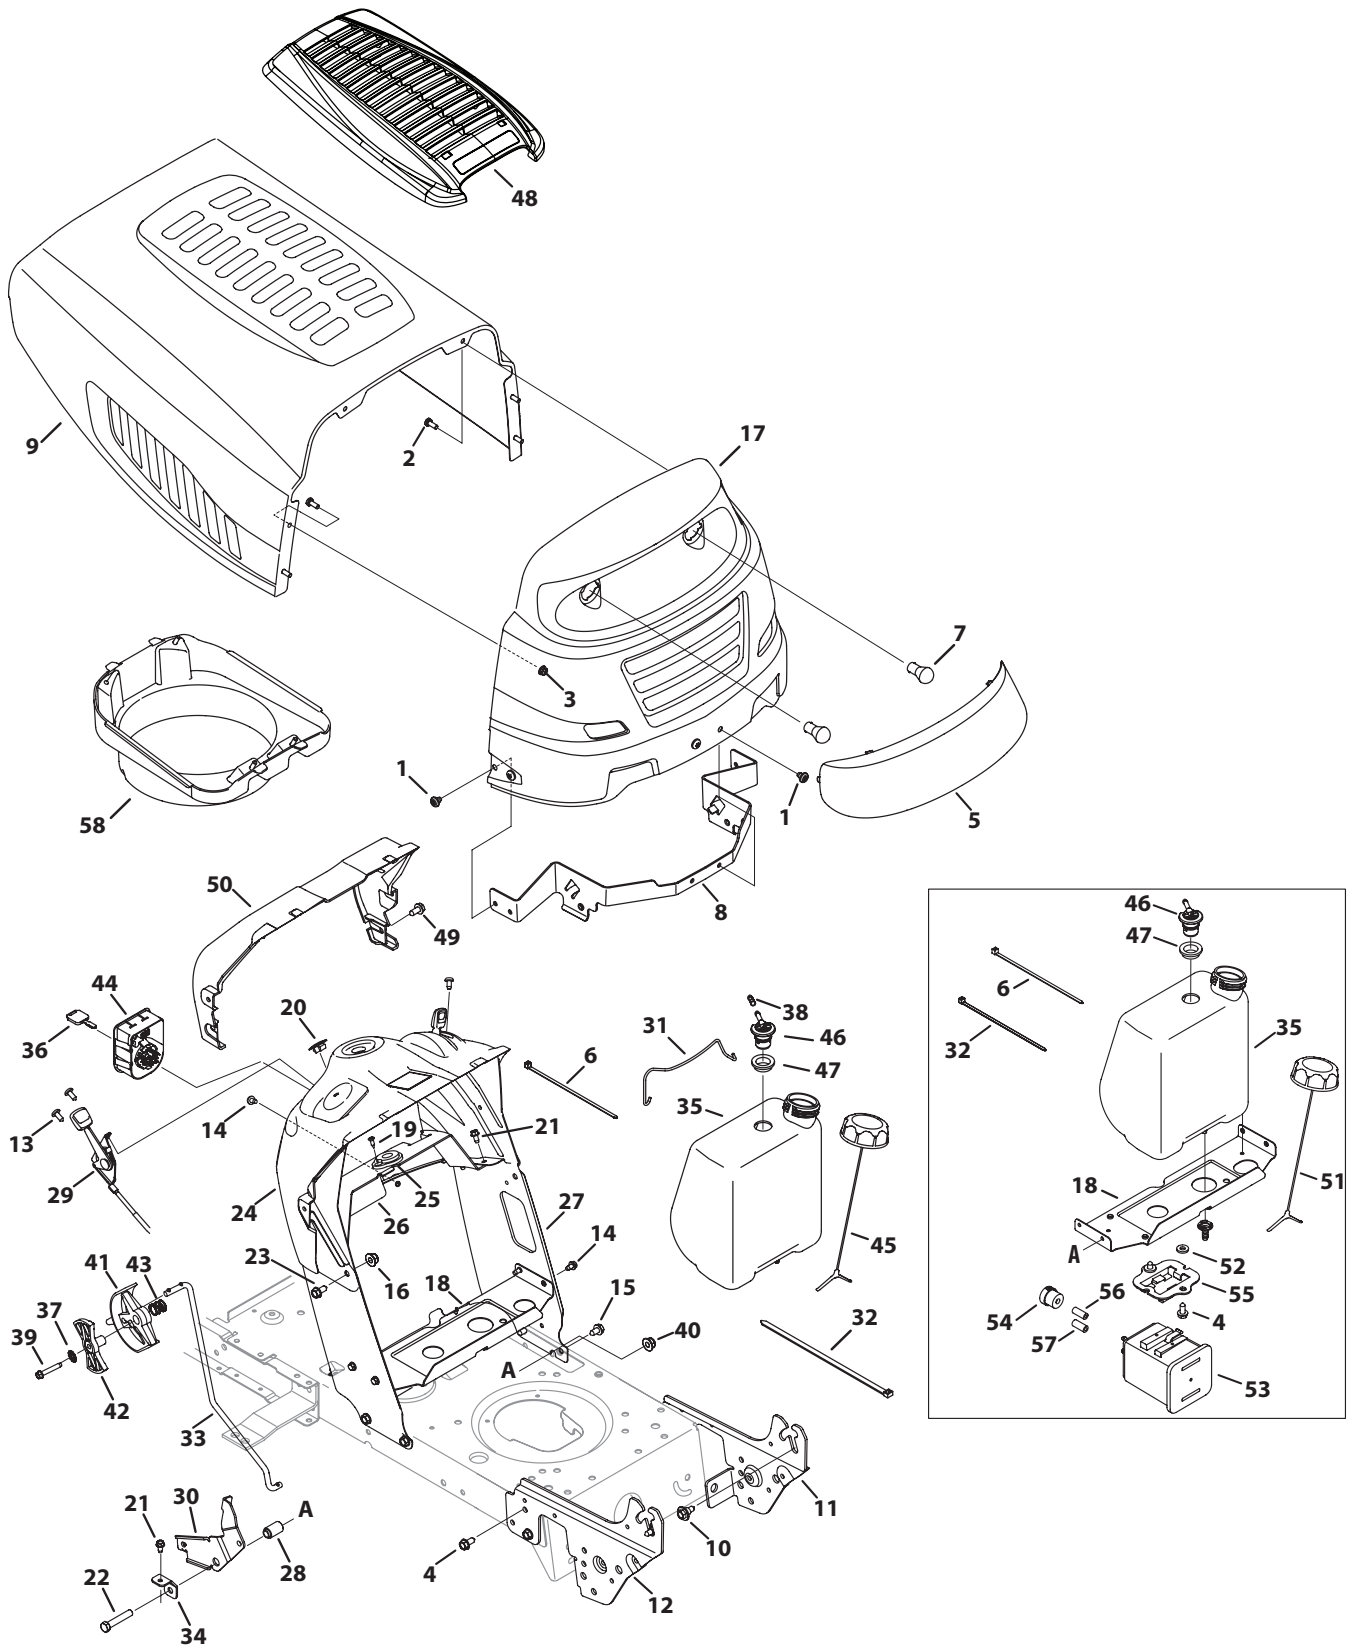

5 Style Hood

5 Style Hood

Ref. No.	Part No.	Description	Ref. No.	Part No.	Description
1	710-04593	Screw, 5/16-18 x .375	30	783-06991	Speed Latch - No RMC
2	710-0751	Hex Screw, 1/4-20 x .620	31	683-04448	Battery Assembly Rod
3	712-04064	Flangelock Nut, 1/4-20	32	726-0230	Cable Tie
4	710-04484	Screw, 5/16-18 x .750	33	747-05398	Speed Control Rod
5	731-04949A	Grill Lens	34	783-06823	Speed Latch Tab
6	725-0157	Cable Tie	35	951-04304	1.36 Gallon Fuel Tank
7	925-0963	Lamp	36	625-05002	Key, Assembly
8	783-05454	Hood Pivot Bracket	37	736-3006	Lock Washer, 1/4
9	783-05683	Hood	38	751-12089-28	Hose Vent, 3/16 EPA
10	738-04091A	Shoulder Screw, 5/16-18 x .43 x .29	39	710-0778	Hex Washer Screw, 1/4-20 x 1.50
11	783-05327B	Left Support Pivot Bracket	40	712-04065	Flangelock Nut, 3/8-16
12	783-05328A	Right Support Pivot Bracket	41	731-07885B	Shift Lever
13	710-04483	Screw, 1/4-20 x .500	42	731-07895A	Index Control
14	710-05070	Screw, 1/4-20 x .500	43	732-04877	Compr. Spring, .72 OD x .78
15	710-0604A	Screw, 5/16-18 x .625	44	925-04659	3 Position Key Switch
16	712-04063	Flangelock Nut, 5/16-18	45	951-12179A	Fuel Cap, 2.25"
17	783-05685	Grill	46	751-12118	Rollover Valve
18	783-07083	Gas Tank Support Bracket	47	735-04081	Rubber Grommet, 23 x 3.55
19	910-0224	Screw, #10-16 x .500	48	731-05522A	Hood Scoop
20	731-05265	Choke Plug	49	710-0895	Screw, 1/4-15 x .750
21	710-1652	Tap Screw, 1/4-20, 0.625	50	731-05078C	Dash Collar
22	710-3144	Hex Screw, 3/8-16 x 2.0	51	951-12426	Fuel Cap, 2.25"
23	710-3025	Hex Screw, 5/16-18 x .625	52	936-3008	Flat Washer, .344 x .750 x .120
24	931-08054	Dash, Upper	53	951-10589	5 Gallon Carbon Canister
	931-08542A	Dash, Upper NRMC	54	951-10590	Vent Filter Canister
25	741-0587	Bearing, .628 ID x 1.36	55	951-10610	Canister Adaptor Bracket
26	783-06785A	Bracket, Steering Support	56	751-10749-30	Hose, Fuel, Low Perm., White
27	783-06811	Dash, Lower	57	751-10750	Hose, Fuel, Low Perm., Yellow
28	750-04465B	Flange Spacer, .390 x .671 x 1.095	58	731-05147A	Plenum
29	746-04367	Throttle/Choke Cable	—	925-04567G	Harness, LT-5, NRMC, Dual

NOTE: Tractor features vary by model. NOT all parts listed above and pictured on the previous page are standard equipment.