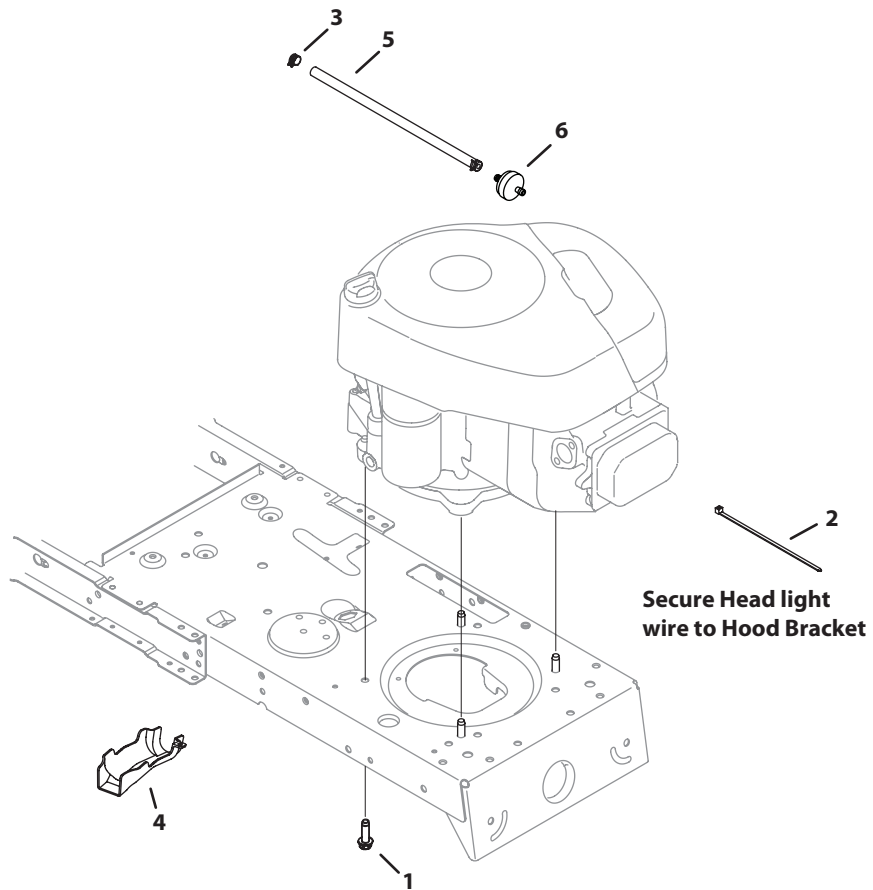

Ref.	Part Number	Description
1	710-04683A	Screw, 3/8-16 x 1.0
2	725-0157	Cable Tie
3	726-0205	Clamp Hose, .490 diameter
4	731-05628	Oil Drain Sleeve
5	751-10349-28	Fuel Hose, Low Permeation
6	BS-298090S	Fuel Filter

NOTE: Tractor features vary by model. NOT all parts listed and pictured above are standard equipment.