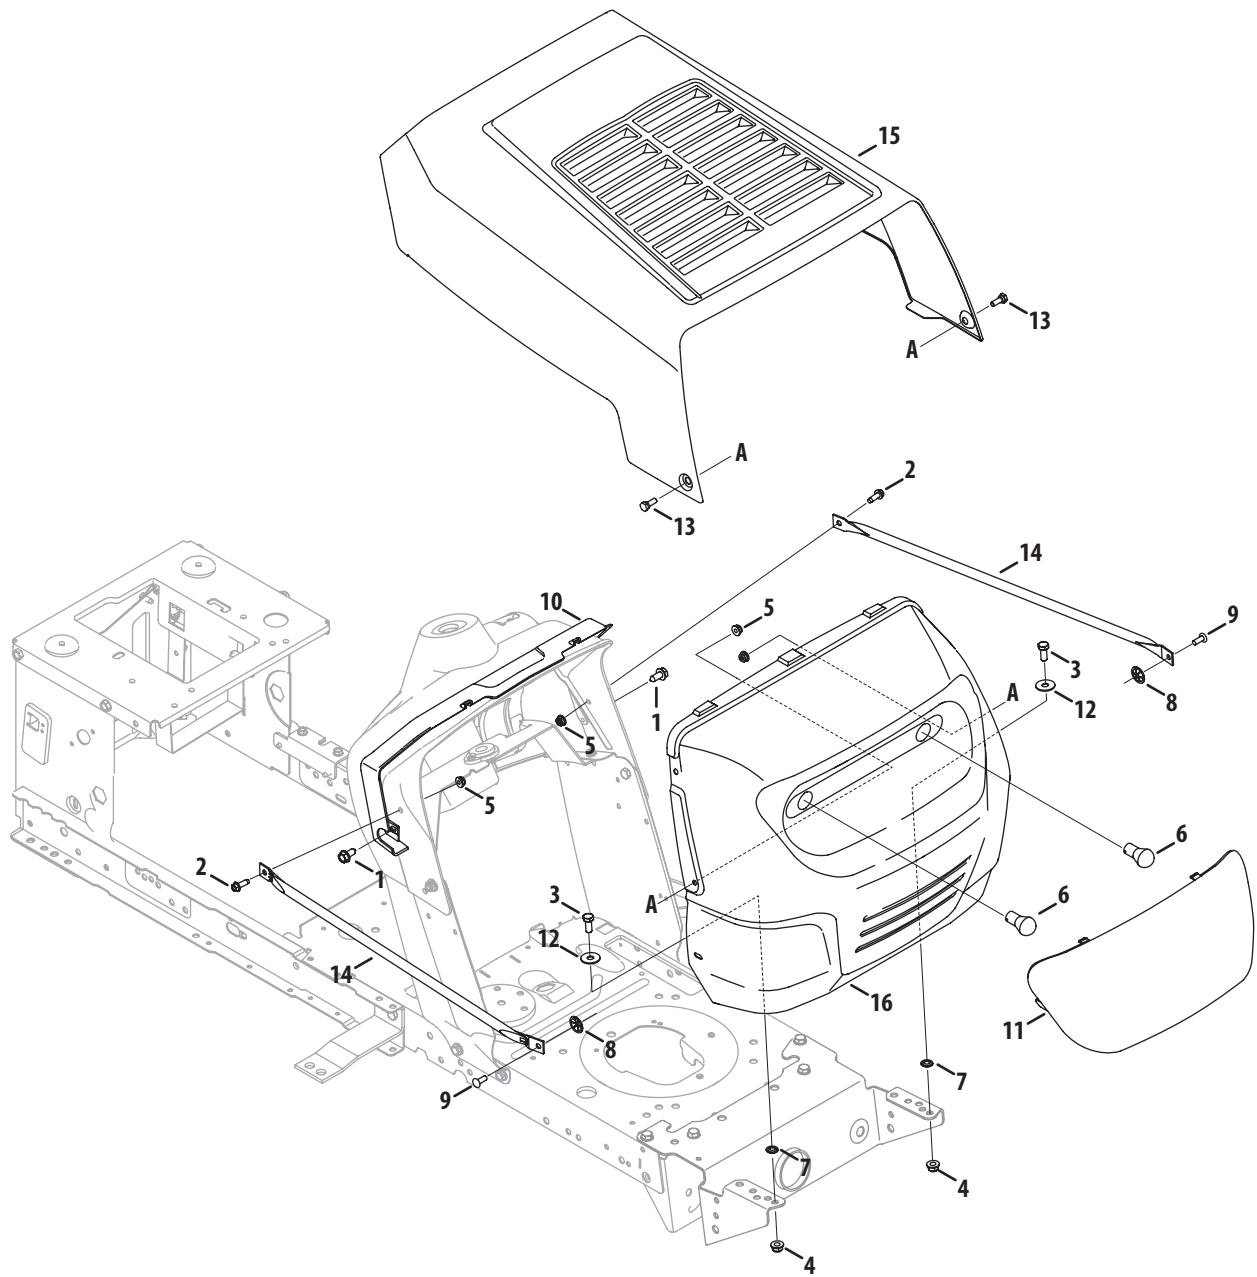

2 Style Hood

Ref.	Part Number	Description
1	710-0895	Screw, 1/4-15 x .750
2	710-0642	Screw, 1/4-20 x .750
3	710-3008	Hex Screw, 5/16-18 x .75
4	712-04063	Flangelock Nut, 5/16-18
5	712-04064	Flangelock Nut, 1/4-20
6	925-0963	Miniature Lamp 12V Socket
7	726-0201	Speed Nut, .3125
8	926-04012	Push-On Nut, .25
9	728-0162	Flat Head Rivet, 1/4"
10	731-05012B	Dash
11	731-06042	Lens
12	736-3078	Flat Washer, .344 x 1.0 x .063
13	938-0952A	Shoulder Bolt, 1/4-20 x .375 x .125
14	749-04220	Grill Support Rod
15	783-04608	Hood
16	783-05656	Grill

NOTE: Tractor features vary by model. NOT all parts listed above and pictured on the previous page are standard equipment.