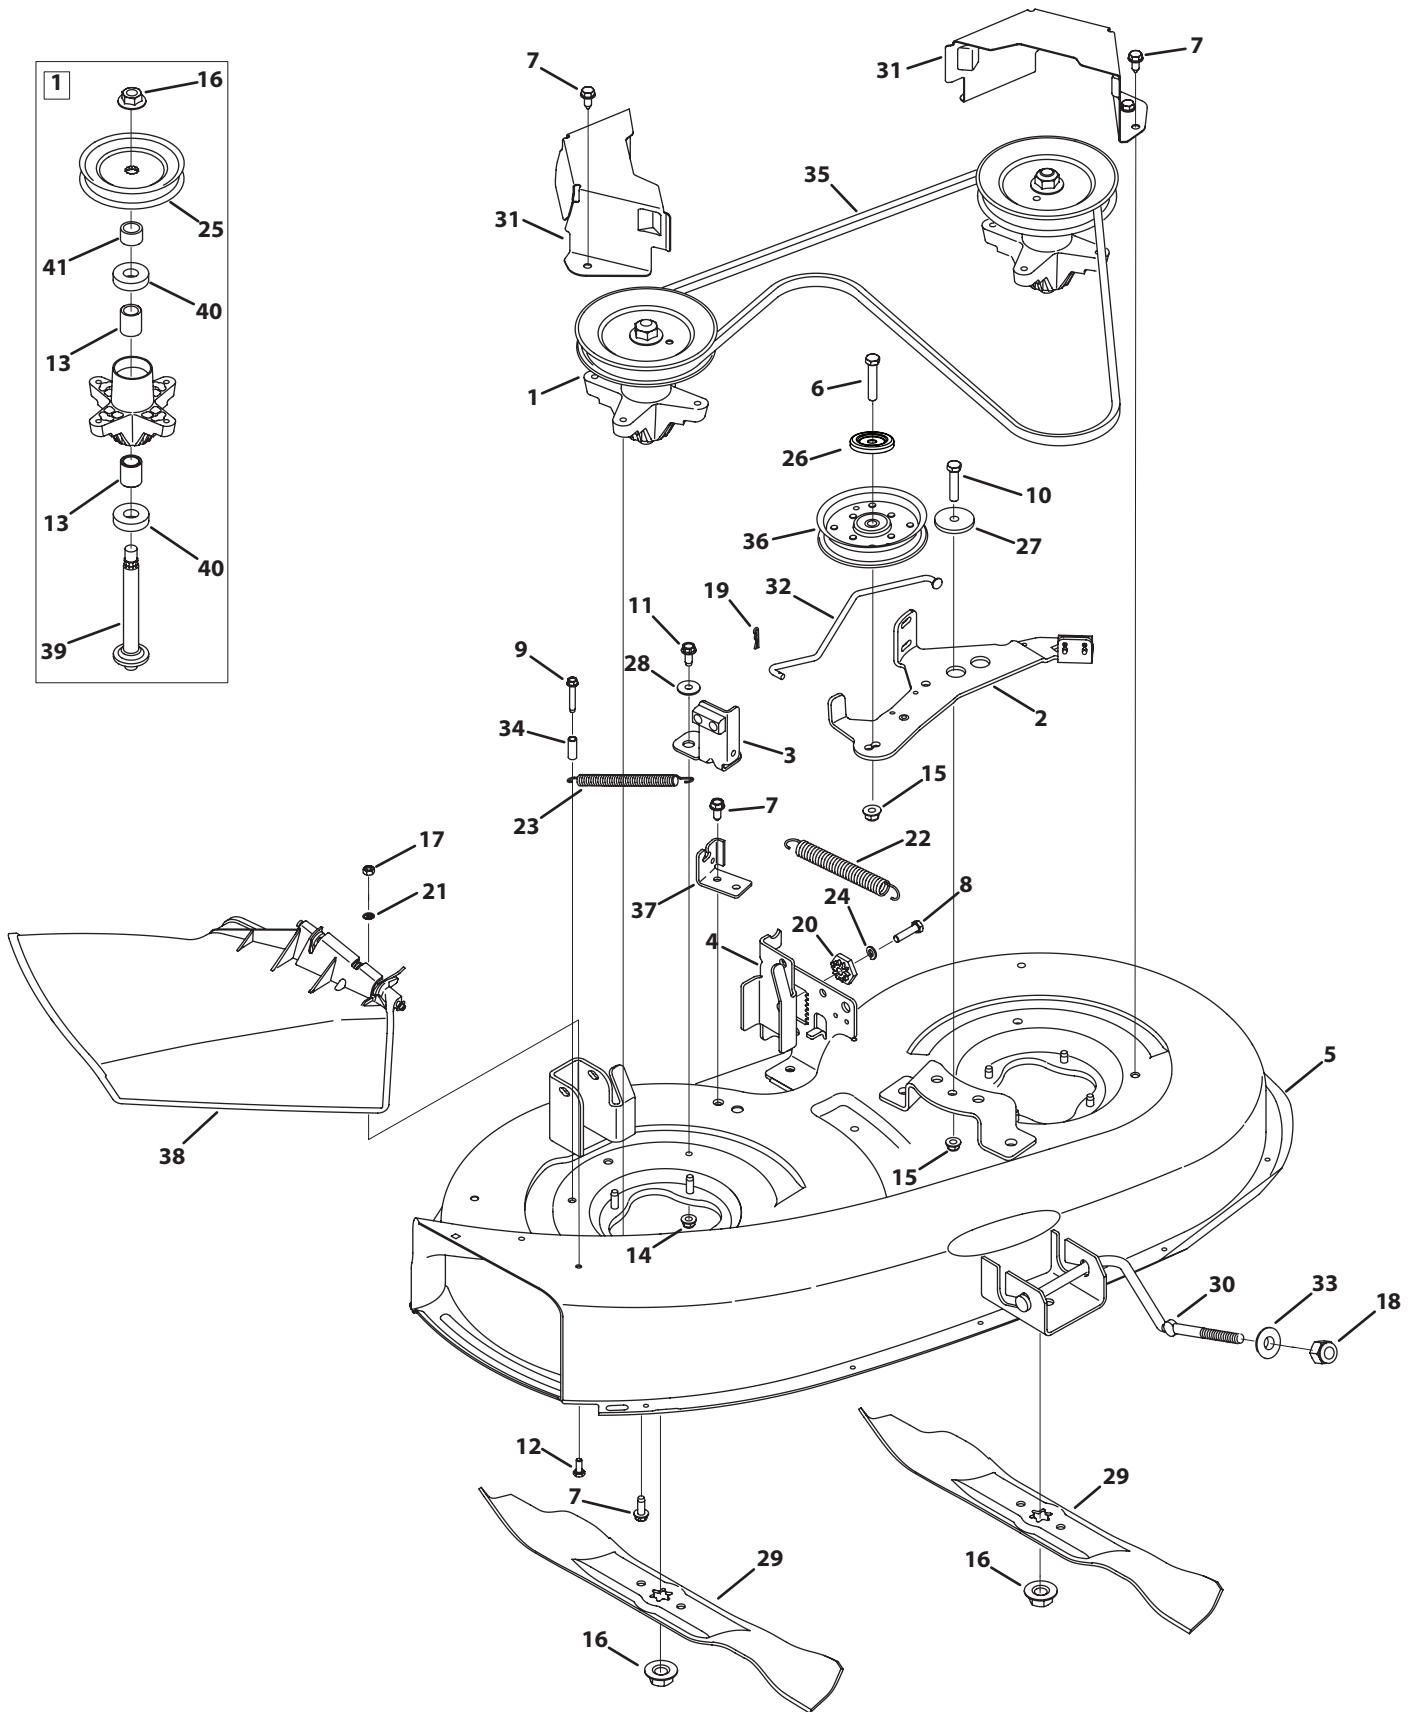

38" Deck

Ref.	Part Number	Description	Ref.	Part Number	Description
1	918-04474A	5.75" Pulley Spindle Assembly	22	732-04280B	Extension Spring, .75 x 6.375
2	683-04138B	Deck Brake Assembly	23	732-04287	Extension Spring, .500 x 6.375
3	983-04167	Deck Brake Assembly	24	936-0119	Lock Washer, 5/16
4	683-0254B	LH Deck Hanger Bracket	25	756-1188	Deck Pulley, 5.75
5	983-04263	38" Deck Assembly	26	783-07236	Pulley Cap
6	710-0347	Hex Screw, 3/8-16 x 1.75	27	738-04162C	Shoulder Spacer, .8840 x .190
7	710-04484	Screw, 5/16-18 x .750	28	738-04166	Shoulder Spacer, .5000 x .1475
8	710-0528	Hex Screw, 5/16-18 x 1.25	29	942-0610A	3 in 1 Blade
9	710-0778	Screw, 1/4-20 x 1.50	30	747-04322	38" Front Adjust Deck Rod
10	710-3005	Hex Screw, 3/8-16 x 1.25	31	783-04602A	Belt Cover
11	710-3008	Hex Screw, 5/16-18 x .75	32	747-04381	38" Brake Control Rod
12	710-0751	Hex Screw, 1/4-20 x .62	33	748-04069	Deck Lift, Pivot Cup
13	750-1000	Spacer, .80 x 1.10 x 1.322 LG	34	750-0566A	Spacer, .260 x .375 x 1.030
14	712-04063	Flangelock Nut, 5/16-18	35	954-04062	V Type Belt
15	712-04065	Flangelock Nut, 3/8-16	36	756-04129B	Idler Pulley
16	712-0417A	Flange Nut, 5/8-18	37	783-04740	Deck Engage Cable Bracket
17	712-04064	Flangelock Nut, 1/4-20	38	931-1032B	Chute Assembly
18	712-04243	Flangelock Nut, 1/2-13	39	938-04241	Spindle Shaft, 5.50
19	914-0104	Cotter Pin, .072 Diameter	40	941-0919A	Ball Bearing, .787ID x 1.85 OD x .551
20	917-04074	Deck Adjuster Gear	41	750-04739	Spacer, .820 x 1.150 x .480 LG
21	726-0233	Push Nut, .25 x .50			

NOTE: Tractor features vary by model. NOT all parts listed above and pictured on the previous page are standard equipment.