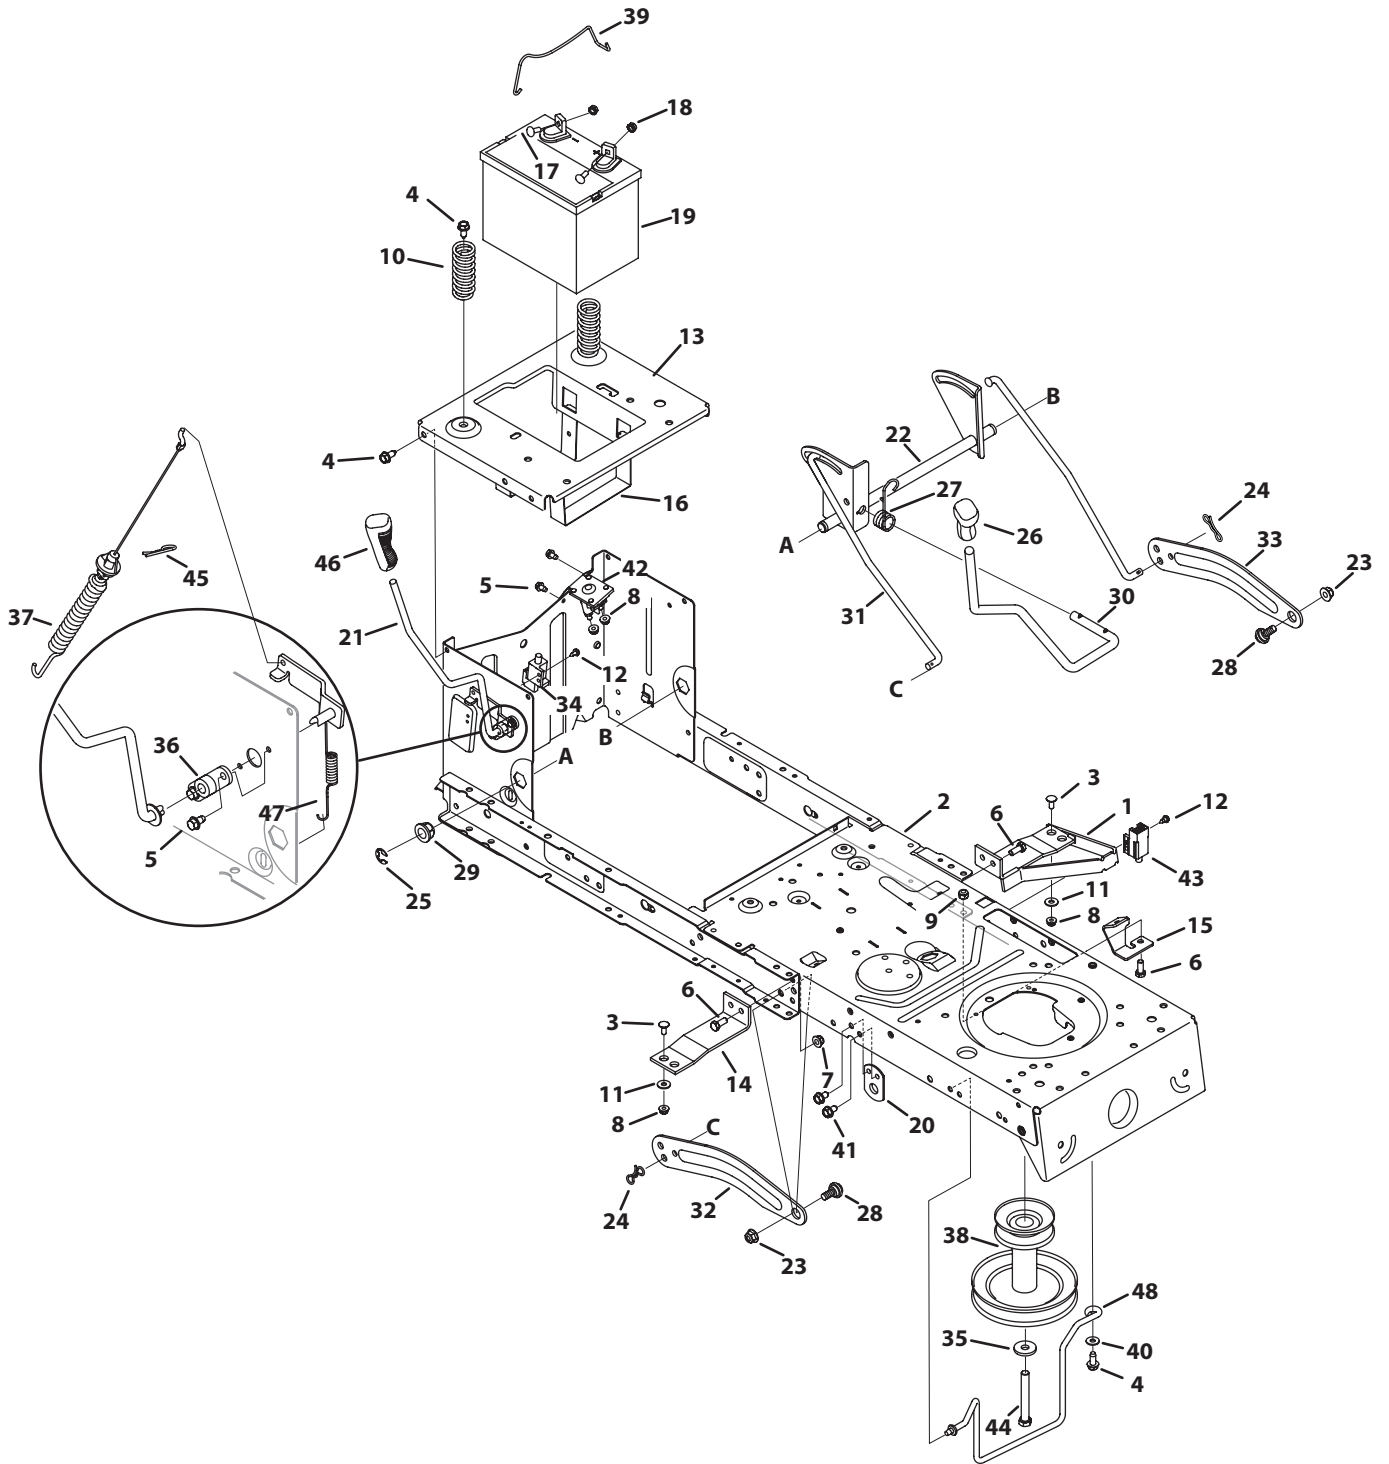

Frame and PTO Lift

Frame and PTO Lift

Ref.	Part Number	Description	Ref.	Part Number	Description
1	683-04195	Support Bracket	26	720-0311	Handle Grip, 1/2
2	683-04649A	Frame Assembly	27	732-04225	Torsion Spring
3	710-0134	Screw Carriage, 1/4-20 x .62	28	738-04130	Shoulder Bolt, 3/8-16 x .625 x .175
4	710-04484	Screw 5/16-18 x .750	29	941-0225	Hex Flange Bearing
5	710-0599	Screw, 1/4-20 x .500	30	747-04282	Deck Lift Handle 38"
6	710-3008	Hex Screw, 5/16-18 x .75		747-05296	Deck Lift Handle 42"
7	712-04063	Flangelock Nut, 5/16-18	31	747-04393	Lift Rod
8	712-04064	Flangelock Nut, 1/4-20	32	783-04494C	38/42" Lift Arm, RH
9	912-0429	Hexlock Nut, 5/16-18	33	783-04711C	38/42" Lift Arm, LH
10	732-04035	Compression Spacer, 1.28 x 3.125	34	725-04363	Switch Interlock
11	736-0173	Flat Washer, .28 x .74 x .063	35	736-0322	Flat Washer, .450 x 1.250 x .164
12	738-04237A	Shoulder Spacer, 10-32 x .500	36	741-04119A	PTO Bearing
13	783-04548D	Seat Frame Bracket	37	946-04173E	Deck Engage Cable
14	783-04637	Running Board Bracket	38	756-04196A	Engine Pulley, 3.39 x 6.12
15	783-04753	Support Frame Bracket	39	683-04448	Battery Hold Down Rod
16	783-04869A	Battery Bracket	40	936-0300	Flat Washer, .406 x .875 x .059
17	710-04666	Hex Head Flange, 1/4-20 x .75	41	710-0604A	Screw, 5/16-18.0 x .625
18	712-0271	Sems Nut, 1/4-20	42	725-04439	12V Solenoid
19	925-1707D	230 CCA Battery	43	925-04039	Screw Mount Interlock Switch
20	783-04536B	Support Bracket	44	710-3157A	Hex Screw, 7/16-20 x 3.25
21	647-04096A	PTO Handle Assembly	45	914-0145	Click Pin, .092 x 1.64
22	683-04155A	Lift Assembly, 38/42"	46	720-04049A	Handle Grip, 3/8
23	712-04065	Flangelock Nut, 3/8-16	47	732-04276A	PTO Spring Extension
24	714-04040	Bow-tie Cotter Pin	48	747-04332A	38" Belt Keeper
25	716-0106A	E Ring		747-04857	42" Belt Keeper

NOTE: Tractor features vary by model. NOT all parts listed above and pictured on the previous page are standard equipment.