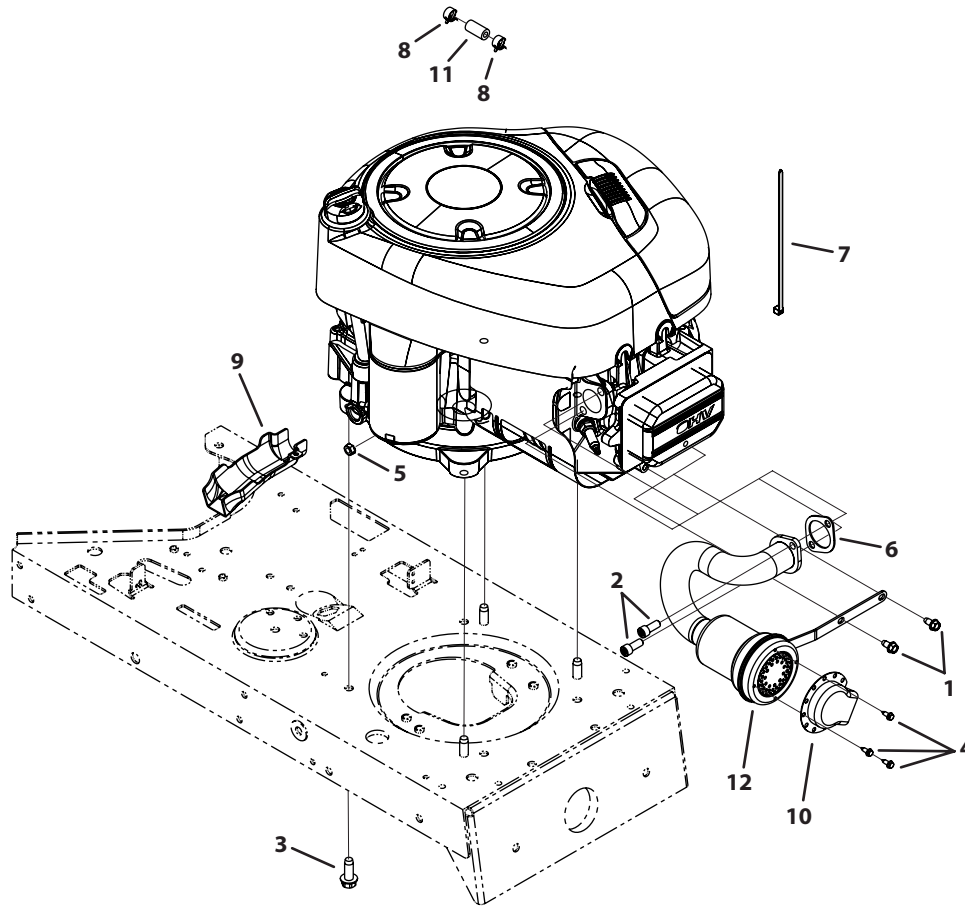

B&S Model 31 with Bug Muffler

Ref.	Part Number	Description
1	710-0599	Screw, 1/4-20 x .500
2	710-1314A	Socket Screw, 5/16-18 x .750
3	710-04683A	Screw, 3/8-16 x 1.000
4	710-0227	Screw, 8-18 x .500
5	712-0271	Sems Nut, 1/4-20
6	BS-692236	Exhaust Gasket, 10 HP Briggs
7	725-0157	Cable Tie
8	726-0205	Hose Clamp, .490 Diameter
9	731-05628	Oil Drain Sleeve
10	751B222261	Muffler Deflector
11	751-10349-28	Fuel Hose, Low Permeation
12	751-12091	Muffler

NOTE: Tractor features vary by model. NOT all parts listed and pictured above are standard equipment.