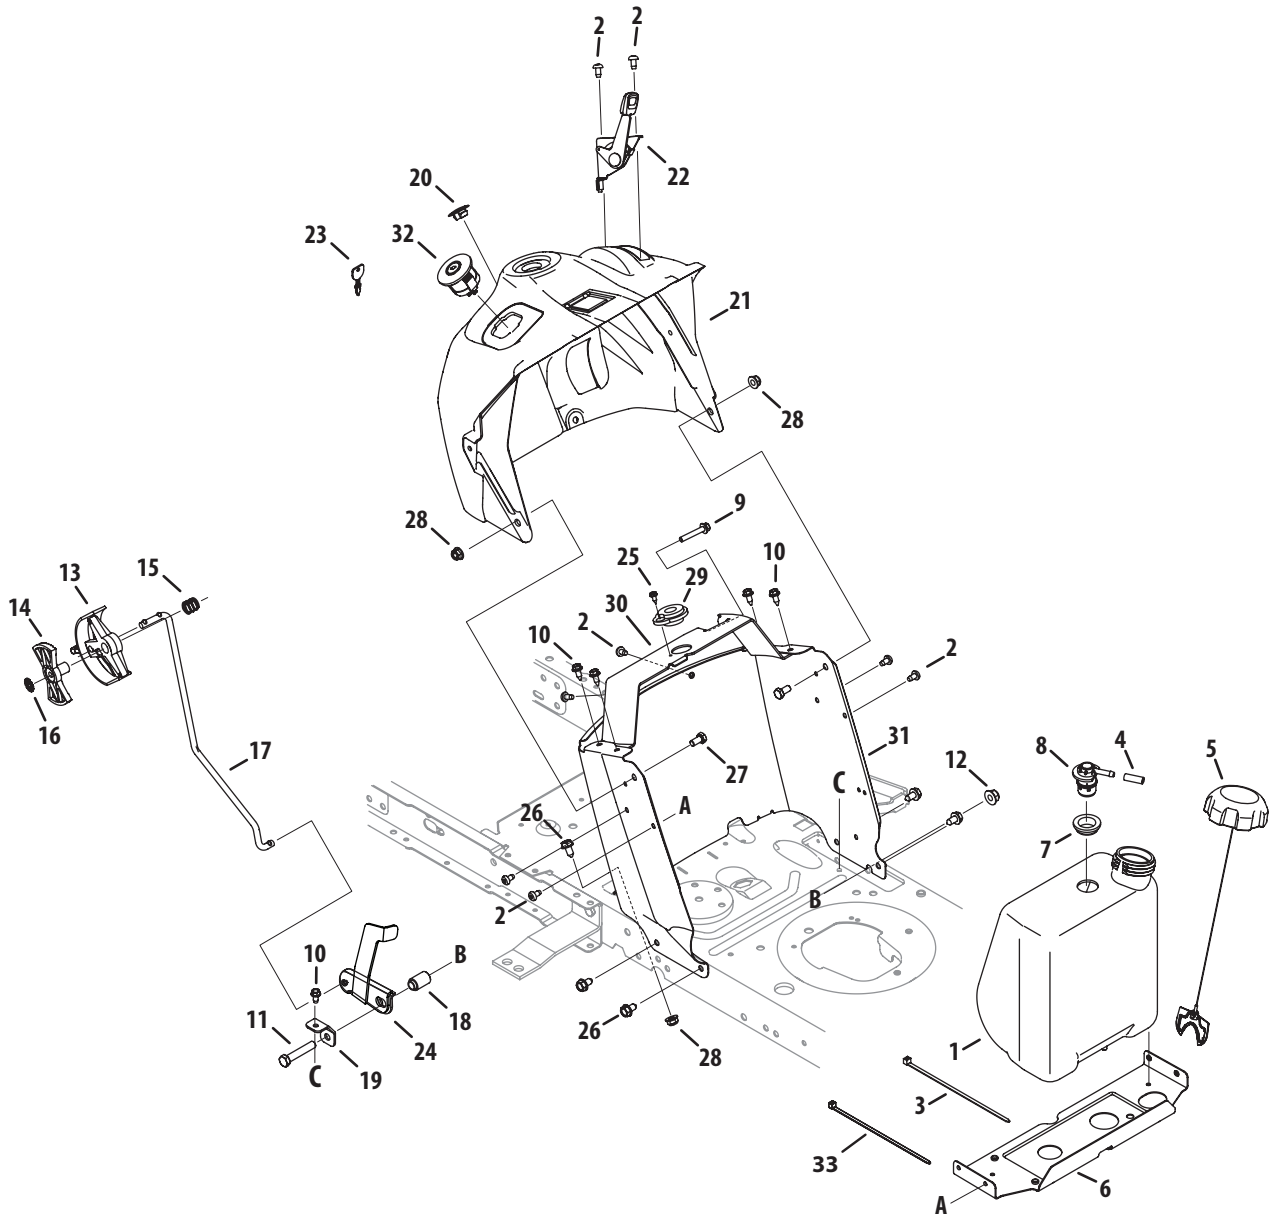

2 Style Hood

Ref.	Part Number	Description
1	710-0895	Screw, 1/4-15 x .750
2	710-0642	Screw, 1/4-20 x .750
3	710-3008	Hex Screw, 5/16-18 x .75
4	712-04063	Flangelock Nut, 5/16-18
5	712-04064	Flangelock Nut, 1/4-20
6	925-0963	Miniature Lamp 12V Socket
7	726-0201	Speed Nut, .3125
8	926-04012	Push-On Nut, .25
9	728-0162	Flat Head Rivet, 1/4"
10	731-05012B	Dash
11	731-06042	Lens
12	736-3078	Flat Washer, .344 x 1.0 x .063
13	938-0952A	Shoulder Bolt, 1/4-20 x .375 x .125
14	749-04220	Grill Support Rod
15	783-04608	Hood
16	783-05656	Grill

NOTE: Tractor features vary by model. NOT all parts listed above and pictured on the previous page are standard equipment.

2 Style Dash

Ref.	Part Number	Description
1	951-04304	Fuel Tank, 1.36 Gal.
2	710-05070	Screw, Tap, 1/4-20, 0.500
3	726-0230	Cable Tie, 36.0 Long
4	751-12089-28	Hose Vent
5	951-12179A	Fuel Cap, 2.25"
6	783-07083	Gas Tank Support Bracket
7	735-04081	Rubber Grommet, 23 x 3.55
8	751-12118	Rollover Valve
9	710-05237	Hex Screw, 1/4-20 x 1.50
10	710-1652	Tap Screw, 1/4-20, 0.625
11	710-3144	Hex Screw, 3/8-16, 2.00, Gr5, Std
12	712-04065	Flange Lock Nut, 3/8-16
13	731-07885B	Shift Lever
14	731-07965	Index Control, 6 Speed
	731-07895A	Index Control, 7 Speed
15	732-04877	Compr. Spring, .685 OD x .63
16	736-3006	Lock Washer, 1/4
17	747-05398	Speed Selector Control Rod
18	750-04465C	Fling Spacer, .390 X .671 X 1.095
19	783-06823	Speed Latch
20	731-05265	Choke Plug
21	931-08542A	Dash, Upper
22	746-04367	Throttle/Choke Cable Assembly
23	625-05002	Key, Assembly
24	783-06991	Speed Latch - No RMC
25	910-0224	Screw, #10-16 x .500
26	710-0604A	Tap Screw, 5/16-18, 0.625
27	710-3025	Hex Screw, 5/16-18 x .625
28	712-04063	Flange Lock Nut, 5/16-18
29	741-0587	Bearing, .628 ID x 1.36
30	783-06785A	Bracket, Steering Support
31	783-06811	Dash, Lower NWNDW
32	925-04659	Key Switch
33	725-0157	Cable Tie
—	925-04567G	Harness, LT-5, NRMC, Dual