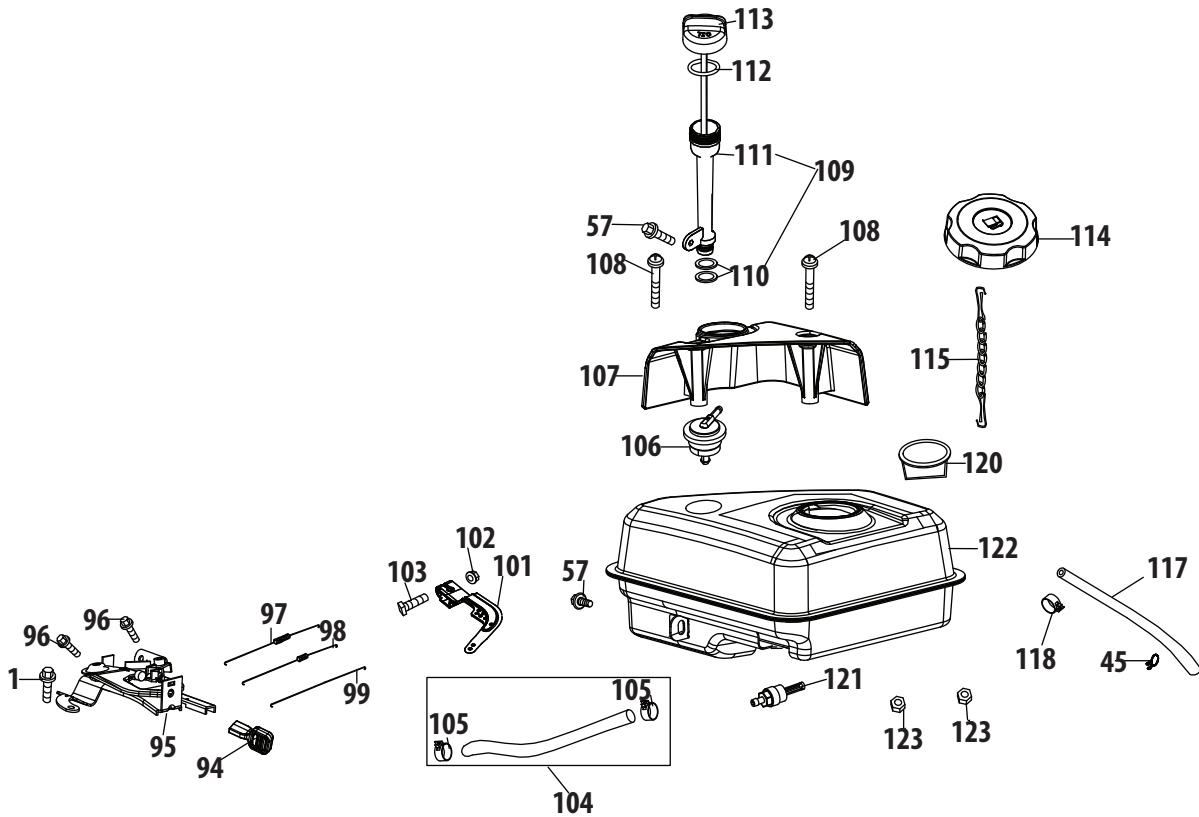

170-AU Fuel Tank & Mounting

Ref.	Part Number	Description
1	710-04968	Bolt M6x16
57	710-04915	Bolt M6x12
94	951-11067	Throttle Control Knob
95	951-12131	Primer Bracket
96	710-05103	Bolt M6x12
97	951-11585	Governor Spring
98	951-10664	Throttle Linkage Spring
99	951-10665	Governor Rod
101	951-11106	Governor Arm Bracket
102	712-04212	Nut M6
103	710-04908	Governor Arm Bolt
104	751-10650	Fuel Line Kit
105	951-11700	Fuel Hose Clamp
106	951-14075	Valve, Roller Over

Ref.	Part Number	Description
107	951-11914	Engine Dipstick Cover
108	710-04905	Bolt
109	951-11913	Oil Fill Tube Assembly
110	951-11904	Dipstick O-Ring
111	951-10656	Dipstick Tube
112	951-11381	O-Ring
113	951-12482	Dipstick Assembly
114	951-12535	Fuel Cap
115	951-14076	Fuel Cap Chain
116	951-14133	Primer Hose Assembly
120	951-11933	Fuel Level Indicator
121	951-10651	Fuel Tank Nipple
122	951-14332	Fuel Tank
123	712-05015	Nut M6