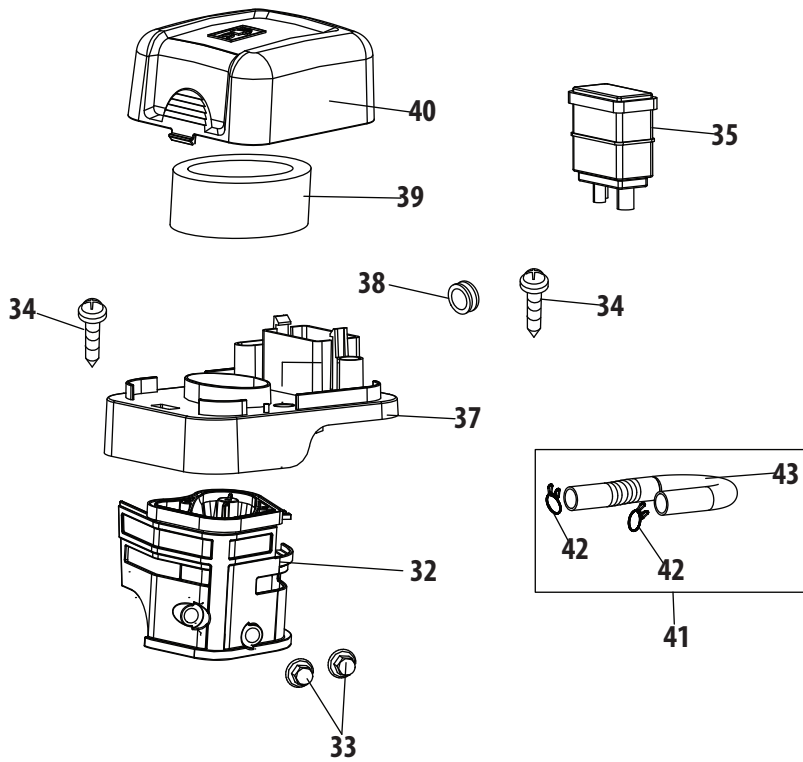

170-TU Air Cleaner

Ref.	Part Number	Description
32	951-10806	Air Cleaner Housing
33	712-04213	Nut
34	951-14068	Self-Tapping Bolt M4.2×16
35	951-14069	Carbon Canister
37	951-14070	Silencer Plate
38	750-05314	Rubber Shock Pad
39	951-10794	Air Filter Assembly
40	951-14071	Air Filter Cover
41	951-14072	Primer Hose
42	951-14073	Clamp
43	951-14074	Exhaust Piping