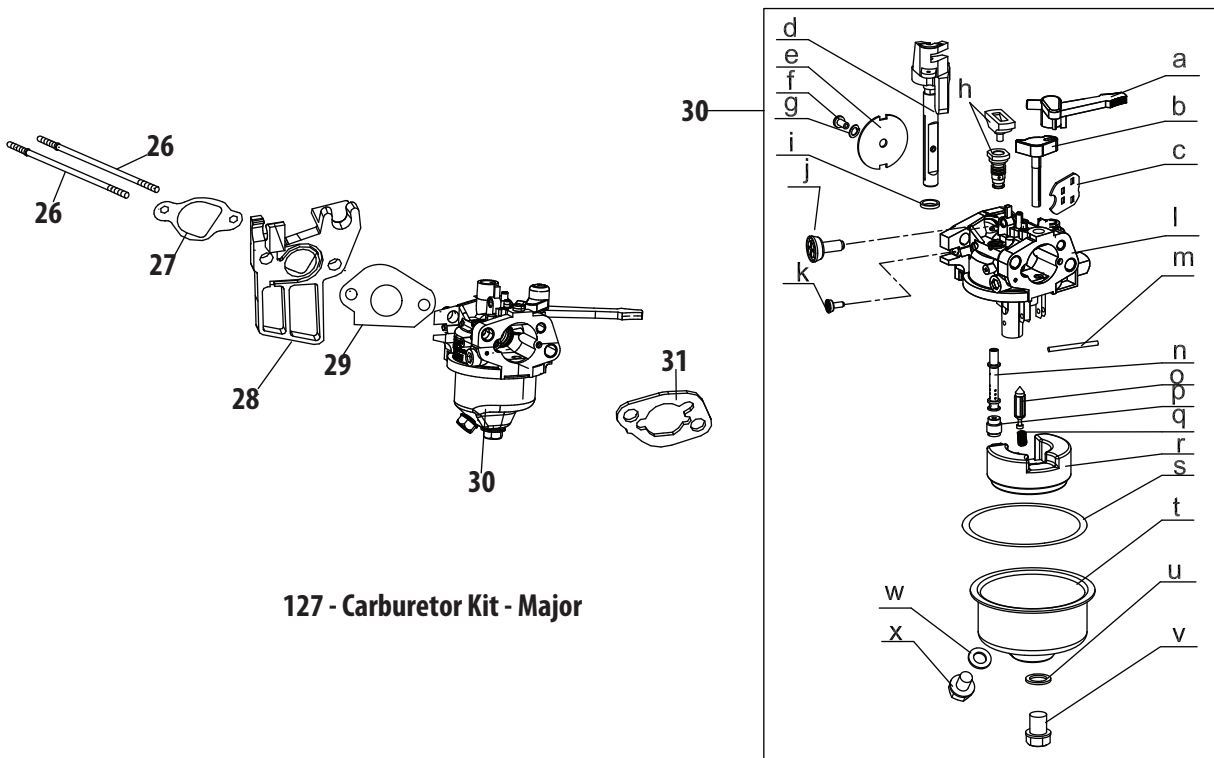

Ref.	Part Number	Description
18	710-06080	Bolt M8×55
19	951-05029	Cylinder Head Assembly (Incl. 6,8-17,19,22,30-32,47,51,52)
20	951-10292	Spark Plug/F6Rtc
47	951-14316	Gasket, Cylinder Head
48	751-10648	Push Rod Kit
49	951-11899	Tappet
50	715-04108	Dowel Pin 10X16
51	751-10647A	Valve Kit
52	751-10647A	Valve Kit
126	951-05033	Valve Cover Kit
127	952Z170-AU	Complete Engine
128	951-12026A	Gasket Kit - External (Incl. 6,22,30-32,34)
129	951-05032	Gasket Kit - Complete (Incl. 6,22,30-32,34,47,61,62,71,77,82)

170-TU Air Cleaner

Ref.	Part Number	Description
32	951-10806	Air Cleaner Housing
33	712-04213	Nut
34	951-14068	Self-Tapping Bolt M4.2×16
35	951-14069	Carbon Canister
37	951-14070	Silencer Plate
38	750-05314	Rubber Shock Pad
39	951-10794	Air Filter Assembly
40	951-14071	Air Filter Cover
41	951-14072	Primer Hose
42	951-14073	Clamp
43	951-14074	Exhaust Piping

Ref.	Part Number	Description
a	951-11177	Control Lever,Choke
b	n/a	Choke Shaft
c	n/a	Choke Plate
d	n/a	Throttle Shaft
e	n/a	Throttle Plate
f	n/a	Screw M3×5
g	736-04638	Lock Washer
h	n/a	Idle Jet Assembly
i	n/a	Gasket, Throttle Plate
j	n/a	Idle Speed Adjusting Screw
k	n/a	Mixture Screw
l	n/a	Carburetor Body
m	n/a	Float Pin
n	n/a	Emulsion Tube
o	n/a	Needle Valve
p	n/a	Main Jet
q	n/a	Needle Valve Spring
r	n/a	Float
s	951-11589	Fuel Bowl Gasket
t	n/a	Fuel Bowl
u	951-11348	Fuel Bowl Gasket
v	710-04945	Fuel Bowl Mounting Bolt
w	951-11349	Fuel Drain Plug Gasket
x	710-04938	Fuel Drain Plug