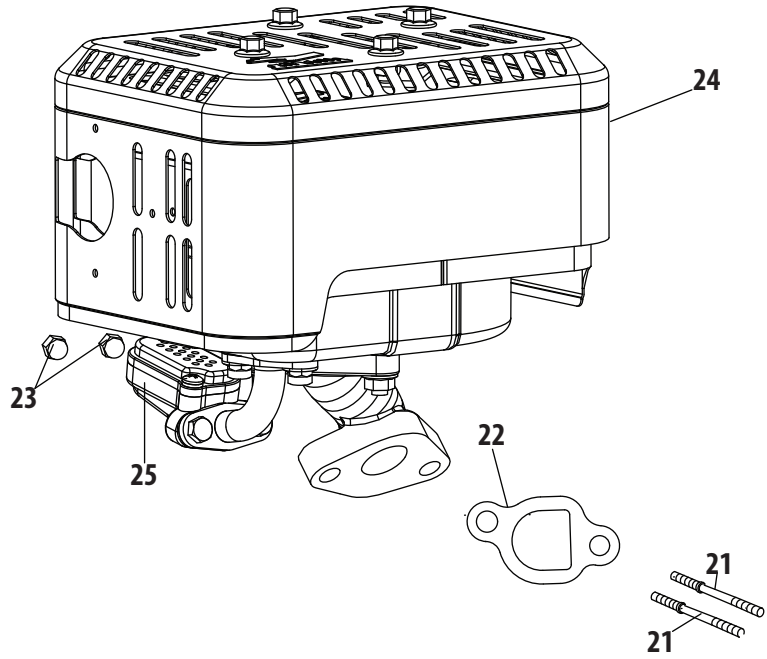

170-TU Muffler

Ref.	Part Number	Description
21	951-14063	Stud M8×38
22	951-11289	Exhaust Pipe Gasket
23	712-04214	Nut, M8
24	951-14067	Muffler Assembly
25	951-12865	Secondary Air Valve