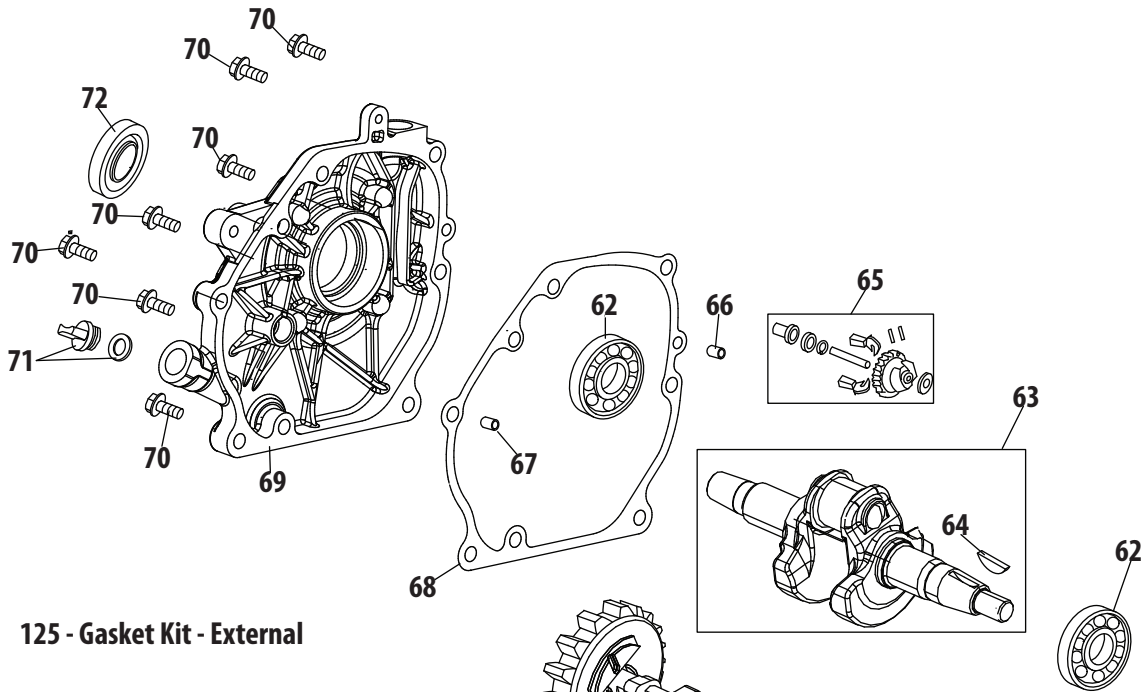

170-TU Crankshaft & Crankcase