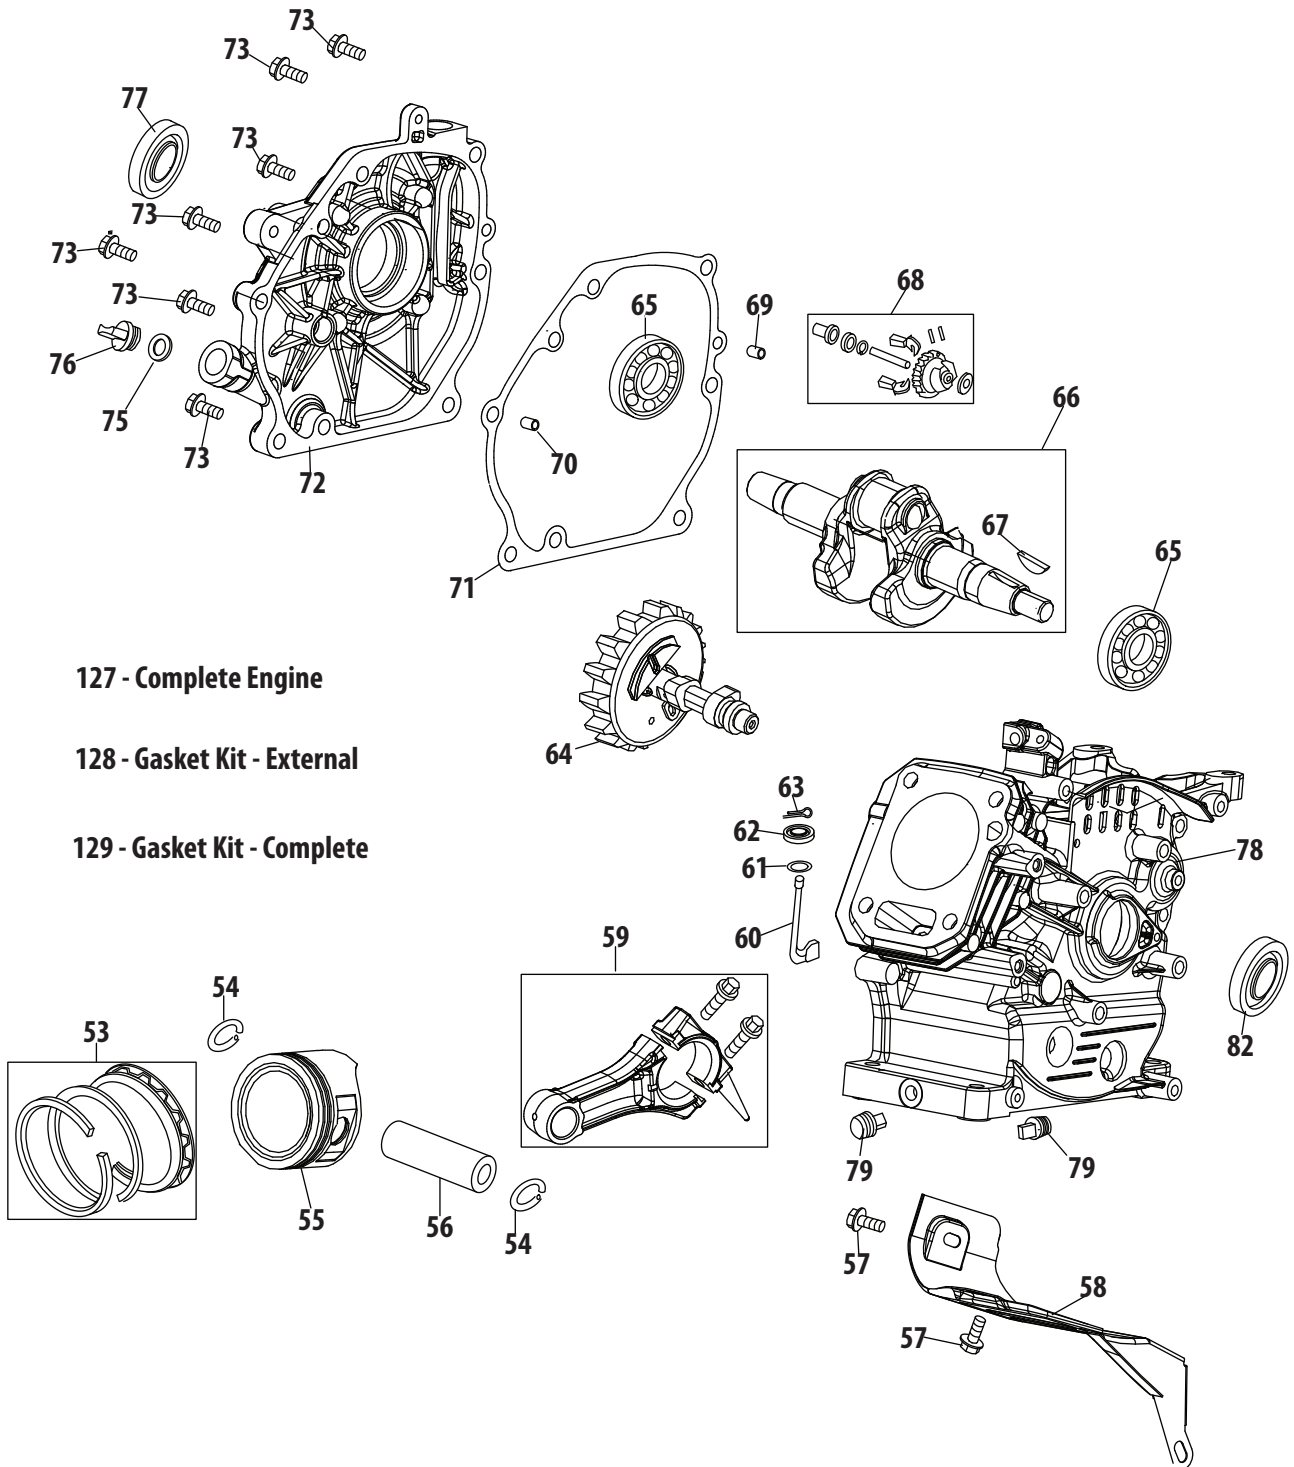

170-AU Crankcase

127 - Complete Engine

128 - Gasket Kit - External

129 - Gasket Kit - Complete

170-AU Crankcase

Ref.	Part Number	Description	Ref.	Part Number	Description
53	951-14317	Piston Ring Set	72	951-12125	Crankcase Cover
54	951-11632	Piston Pin Snap Ring		751-14142	Crankcase Cover Service Kit (Incl. 65,71-73,75-77)
55	951-14318	Piston	73	710-04932	Bolt M8x32
56	951-11633	Piston Pin	75	951-11577	O-Ring 15.8 X 2.5
57	710-04915	Bolt M6x12	76	951-12394	Oil Plug
58	951-11113	Air Shield	77	951-11578	Oil Seal, 25x41.25x6
59	951-11573	Connecting Rod Assembly	78	751-14144	Crankcase Service Kit (Incl. 62,65,77-79,82)
60	951-14053	Governor Shaft		951-05031	Shortblock Assembly (Incl. 6,22,30-32,47,49,50, 53-56,59-79,82)
61	736-04461	Washer - 5.2 X 1.9	79	951-12514	Oil Drain Plug
62	951-11902	Governor Seal	82	951-12126	Oil Seal
63	714-04078	Cotter Pin	127	952Z170-AU	Complete Engine
64	951-11575	Camshaft Assembly	128	951-12026A	Gasket Kit - External (Incl. 6,22,30-32,34)
65	951-11369	Radial Ball Bearing, 6205	129	951-05032	Gasket Kit - Complete (Incl. 6,22,30-32,34,47,61,62,71,77,82)
66	751-14143	Crankshaft Service Kit (Incl. 65-67,77,82)			
67	951-10307	Woodruff Key			
68	951-11576	Governor Gear/Shaft Assembly			
69	715-04092	Dowel Pin 7x14			
70	715-04096	Dowel Pin 9x14			
71	951-11371	Crankcase Cover Gasket