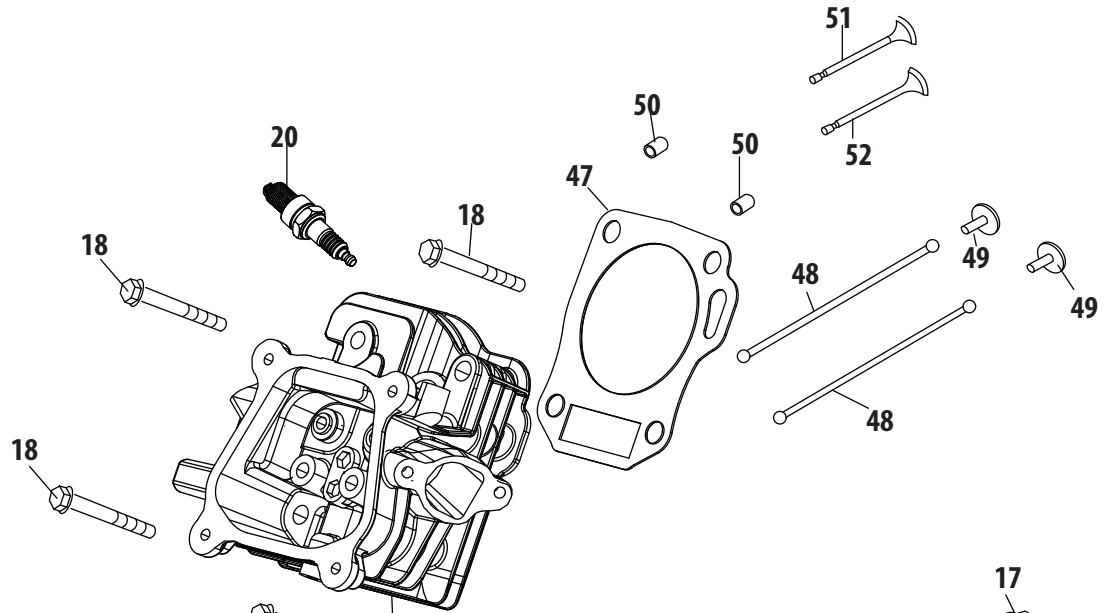

170-AU Cylinder Head