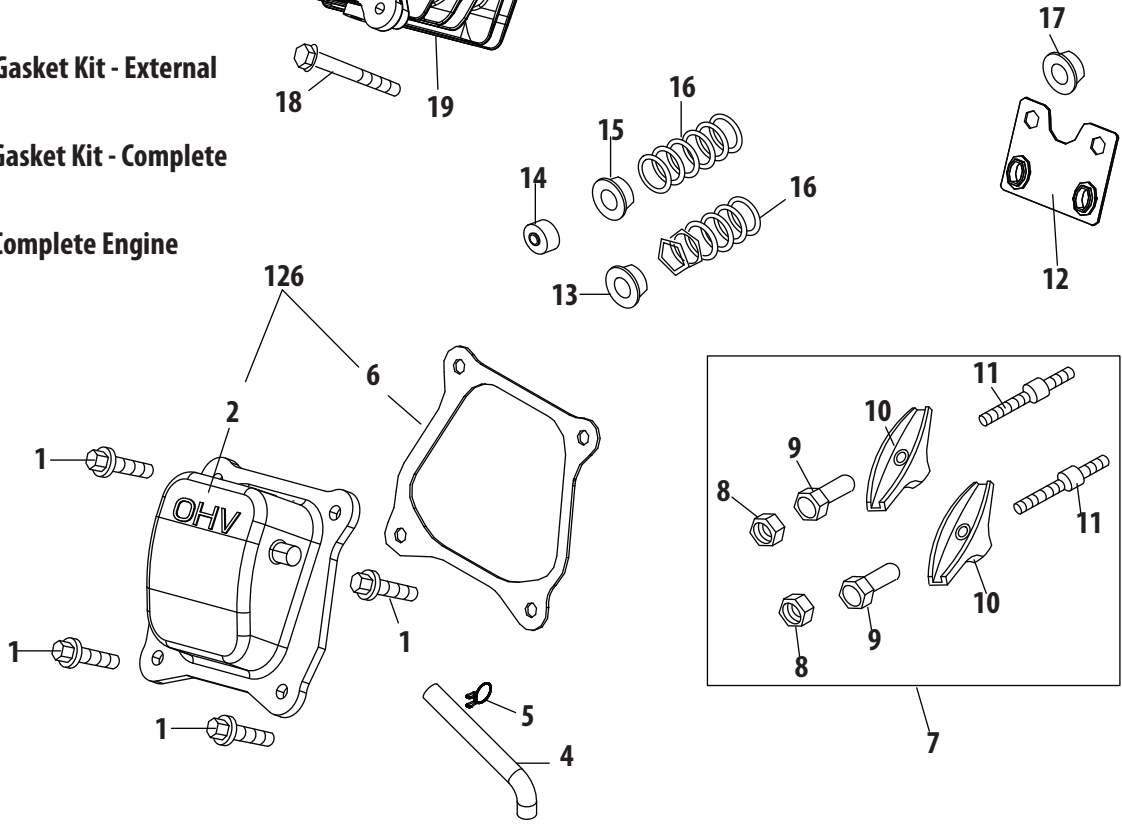

170-AU Flywheel & Blower Housing

Ref.	Part Number	Description
57	710-04915	Bolt M6×12
80	951-11110	Air Flow Shield
81	710-04940	Bolt M6×10
83	951-10792	Ignition Coil
84	710-04919	Flange Bolt M6X25
85	951-14320	Flywheel
86	951-10934	Cooling Fan
87	951-10911	Starter Cup

Ref.	Part Number	Description
88	712-04209	Flywheel Nut, M14 X 1.5
90	951-11583	Blower Housing
91	736-04455	Flat Washer
92	710-04974	Bolt M6×10
93	951-12418	Recoil Starter Assembly
124	710-04918	Bolt:Flange M6X20
125	951-14138	Blower Housing Shield

170-AU Cylinder Head

128 - Gasket Kit - External

129 - Gasket Kit - Complete

127 - Complete Engine

170-AU Cylinder Head

Ref.	Part Number	Description
1	710-04968	Bolt M6×16
2	951-11054B	Valve Cover
4	731-07059	Breather Hose
5	726-04101	Breather Hose Clamp
6	951-11565	Valve Cover Gasket
7	951-11892	Rocker Arm Assembly
8	751-11124	Nut, Pivot Locking
9	751-11123	Adjusting Nut ,Valve
10	951-11893	Rocker Arm
11	710-04902	Bolt, Pivot
12	951-11895	Push Rod Guide
13	951-12000	Valve Spring Retainer (Intake)
14	951-12002	Exhaust Valve Adjuster
15	951-12003	Valve Spring Retainer (Exhaust)
16	951-12004	Valve Spring
17	951-11894	Valve Seal (Intake)

Ref.	Part Number	Description
18	710-06080	Bolt M8×55
19	951-05029	Cylinder Head Assembly (Incl. 6,8-17,19,22,30-32,47,51,52)
20	951-10292	Spark Plug/F6Rtc
47	951-14316	Gasket, Cylinder Head
48	751-10648	Push Rod Kit
49	951-11899	Tappet
50	715-04108	Dowel Pin 10X16
51	751-10647A	Valve Kit
52	751-10647A	Valve Kit
126	951-05033	Valve Cover Kit
127	952Z170-AU	Complete Engine
128	951-12026A	Gasket Kit - External (Incl. 6,22,30-32,34)
129	951-05032	Gasket Kit - Complete (Incl. 6,22,30-32,34,47,61,62,71,77,82)