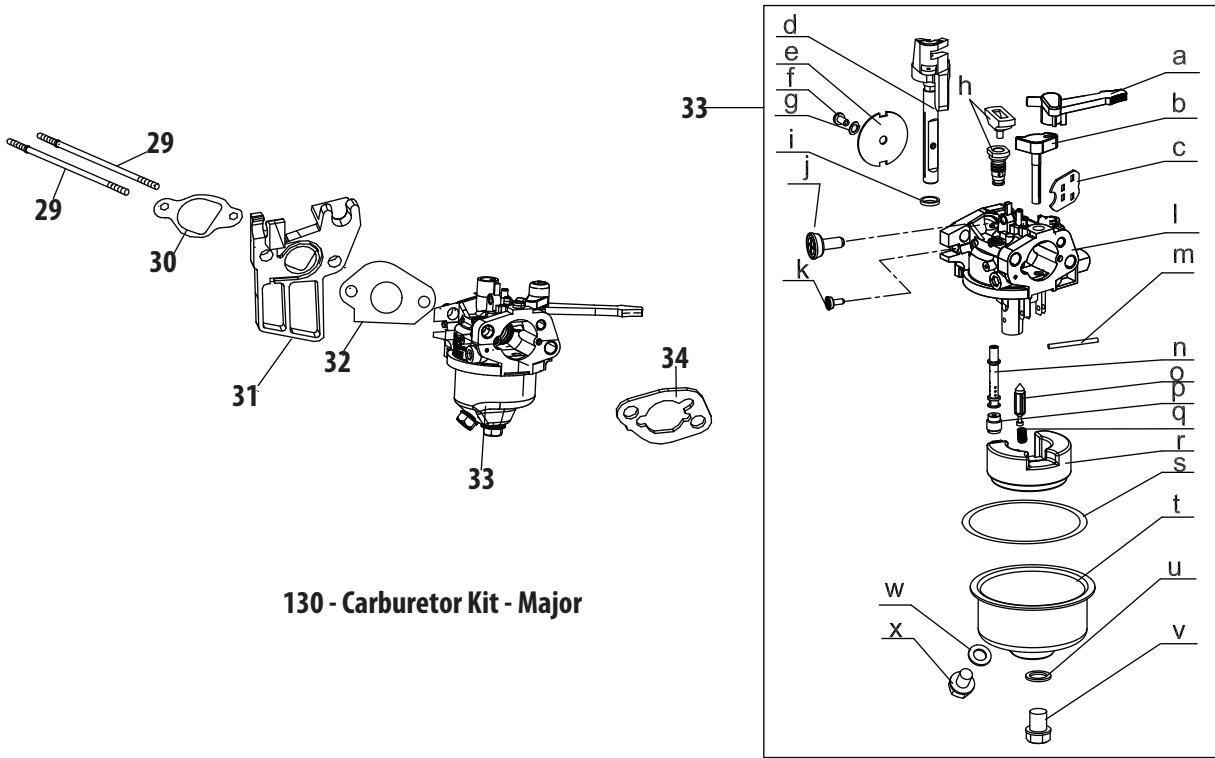

130 - Carburetor Kit - Major

Ref.	Part Number	Description
29	710-05101	Carburetor Stud Bolt M6×110
30	951-11567	Carburetor Insulator Gasket
31	951-11568	Carburetor Insulator
32	951-11569A	Carburetor Gasket
33	951-05021	Carburetor Assembly
34	951-11571	Carburetor Gasket Plate
130	951-05034	Carburetor Repair Kit

Ref.	Part Number	Description
a	951-11177	Control Lever,Choke
b	n/a	Choke Shaft
c	n/a	Choke Plate
d	n/a	Throttle Shaft
e	n/a	Throttle Plate
f	n/a	Fuel Shutoff Lever Screw M3×6
g	736-04638	Lock Washer
h	n/a	Idle Jet Assembly
i	n/a	Gasket, Throttle Plate
j	n/a	Idle Speed Adjusting Screw
k	n/a	Mixture Screw
l	n/a	Carburetor Body
m	n/a	Float Pin
n	n/a	Emulsion Tube
o	951-12875	Float Needle Valve
p	n/a	Main Jet
q	n/a	Needle Valve Spring
r	n/a	Float
s	951-11589	Fuel Bowl Gasket
t	n/a	Fuel Bowl
u	951-11348	Fuel Bowl Gasket
v	710-04945	Fuel Bowl Mounting Bolt
w	951-11349	Fuel Drain Plug Gasket
x	710-04938	Fuel Drain Plug