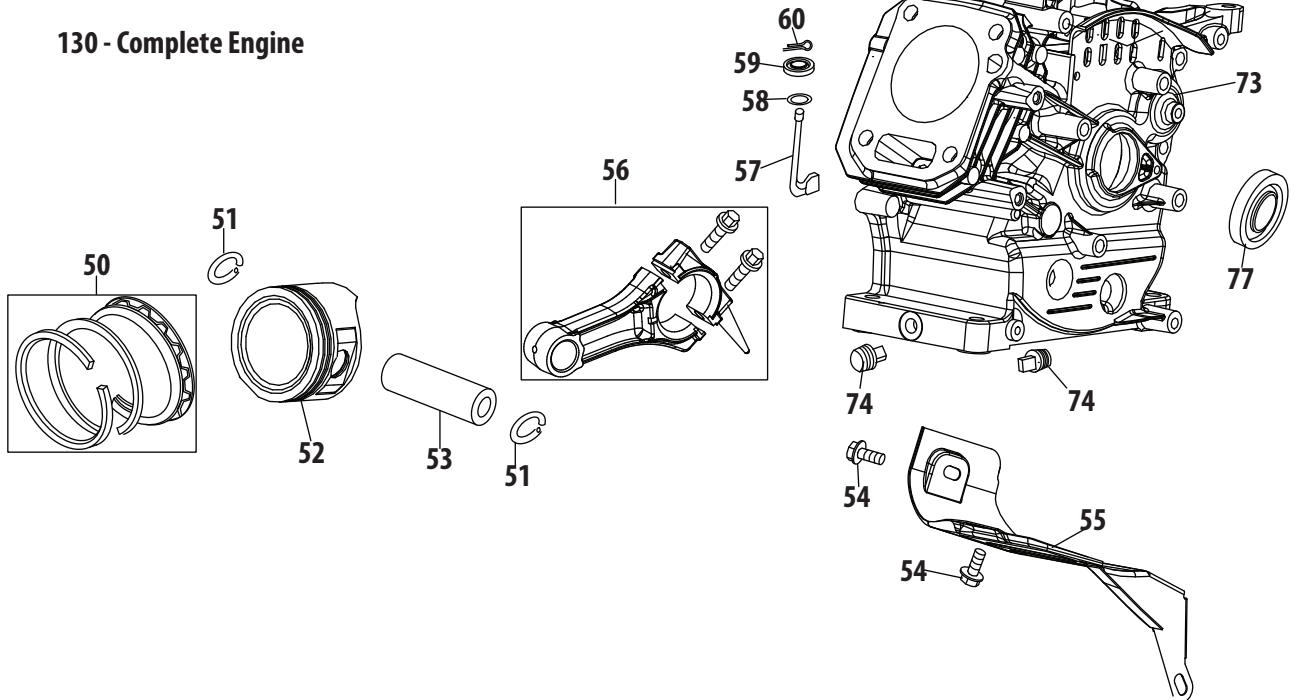

Ref.	Part Number	Description
a	951-11177	Control Lever,Choke
b	n/a	Choke Shaft
c	n/a	Choke Plate
d	n/a	Throttle Shaft
e	n/a	Throttle Plate
f	n/a	Screw M3×5
g	736-04638	Lock Washer
h	n/a	Idle Jet Assembly
i	n/a	Gasket, Throttle Plate
j	n/a	Idle Speed Adjusting Screw
k	n/a	Mixture Screw
l	n/a	Carburetor Body
m	n/a	Float Pin
n	n/a	Emulsion Tube
o	n/a	Needle Valve
p	n/a	Main Jet
q	n/a	Needle Valve Spring
r	n/a	Float
s	951-11589	Fuel Bowl Gasket
t	n/a	Fuel Bowl
u	951-11348	Fuel Bowl Gasket
v	710-04945	Fuel Bowl Mounting Bolt
w	951-11349	Fuel Drain Plug Gasket
x	710-04938	Fuel Drain Plug

170-TU Crankshaft & Crankcase

125 - Gasket Kit - External

126 - Gasket Kit - Complete

130 - Complete Engine

170-TU Crankshaft & Crankcase

Ref.	Part Number	Description	Ref.	Part Number	Description
50	951-12111	Piston Ring Set	67	715-04089	Dowel Pin 9x14
51	951-11632	Piston Pin Snap Ring	68	951-11371	Crankcase Cover Gasket
52	951-12007	Piston	69	951-12125	Cover Comp, Left Crankcase
53	951-11633	Piston Pin	70	710-04932	Bolt M8x32
54	710-04915	Bolt M6x12	71	951-11283	Oil Plug
55	951-11113	Air Shield	72	951-11578	Oil Seal, 25x41.25x6
56	951-11573	Connecting Rod Assembly	73	951-12551	Short Block
57	951-11356	Governor Arm Shaft			(Incl.6,22,27,28,44,46,47, 50-53,56-70,72-75)
58	736-04461	Washer 5.2x1.9	74	951-12514	Oil Drain Plug
59	951-11574	Governor Seal	77	951-12126	Oil Seal 25x41.25x6
60	714-04074	Cotter Pin	125	951-12573	Gasket Kit - External
61	951-11575	Camshaft Assy.			(Incl.6,22,27-29,31)
62	951-11369	Radial Ball Bearing, 6205	126	951-12572	Gasket Kit - Complete
63	951-12160	Crankshaft Assembly			(Incl.6,22,27-29,31,44, 58,59,68,72,75)
64	951-10307	Woodruff Key	130	952Z170-TU	Complete Engine
65	951-11576	Governor Gear/Shaft Assembly			
66	715-04092	Dowel Pin 7x14			