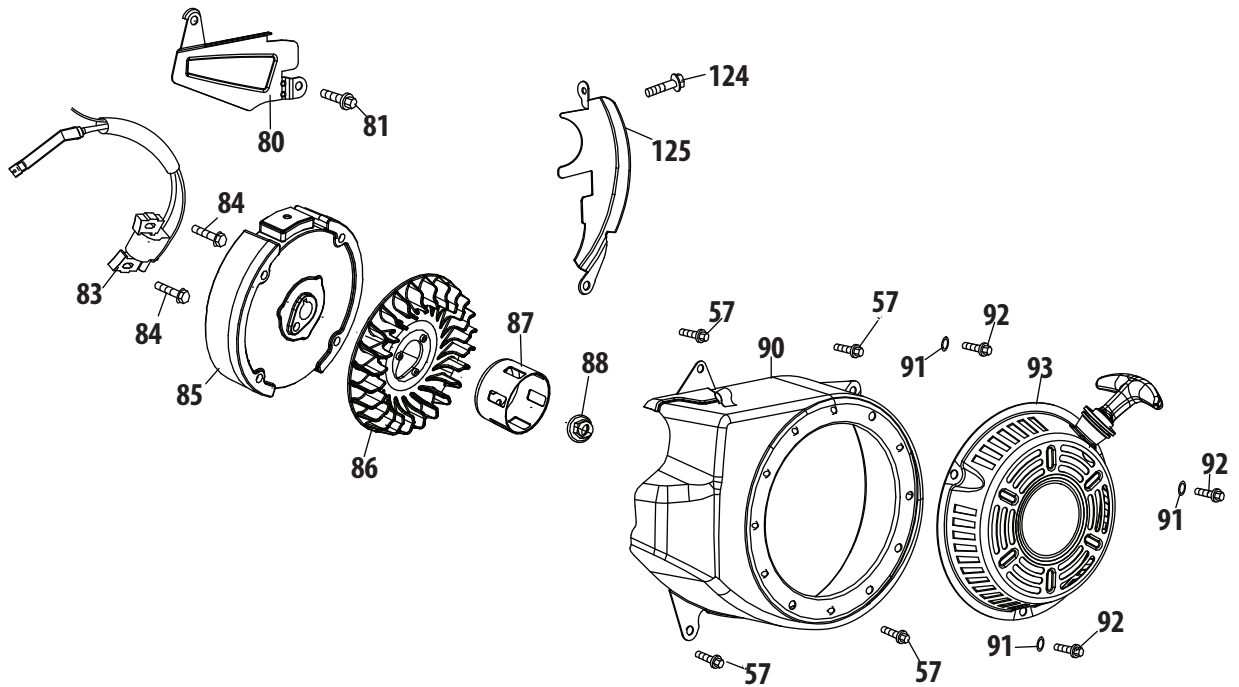

170-AU Flywheel & Blower Housing

Ref.	Part Number	Description
57	710-04915	Bolt M6×12
80	951-11110	Air Flow Shield
81	710-04940	Bolt M6×10
83	951-10792	Ignition Coil
84	710-04919	Flange Bolt M6X25
85	951-14320	Flywheel
86	951-10934	Cooling Fan
87	951-10911	Starter Cup

Ref.	Part Number	Description
88	712-04209	Flywheel Nut, M14 X 1.5
90	951-11583	Blower Housing
91	736-04455	Flat Washer
92	710-04974	Bolt M6×10
93	951-12418	Recoil Starter Assembly
124	710-04918	Bolt:Flange M6X20
125	951-14138	Blower Housing Shield