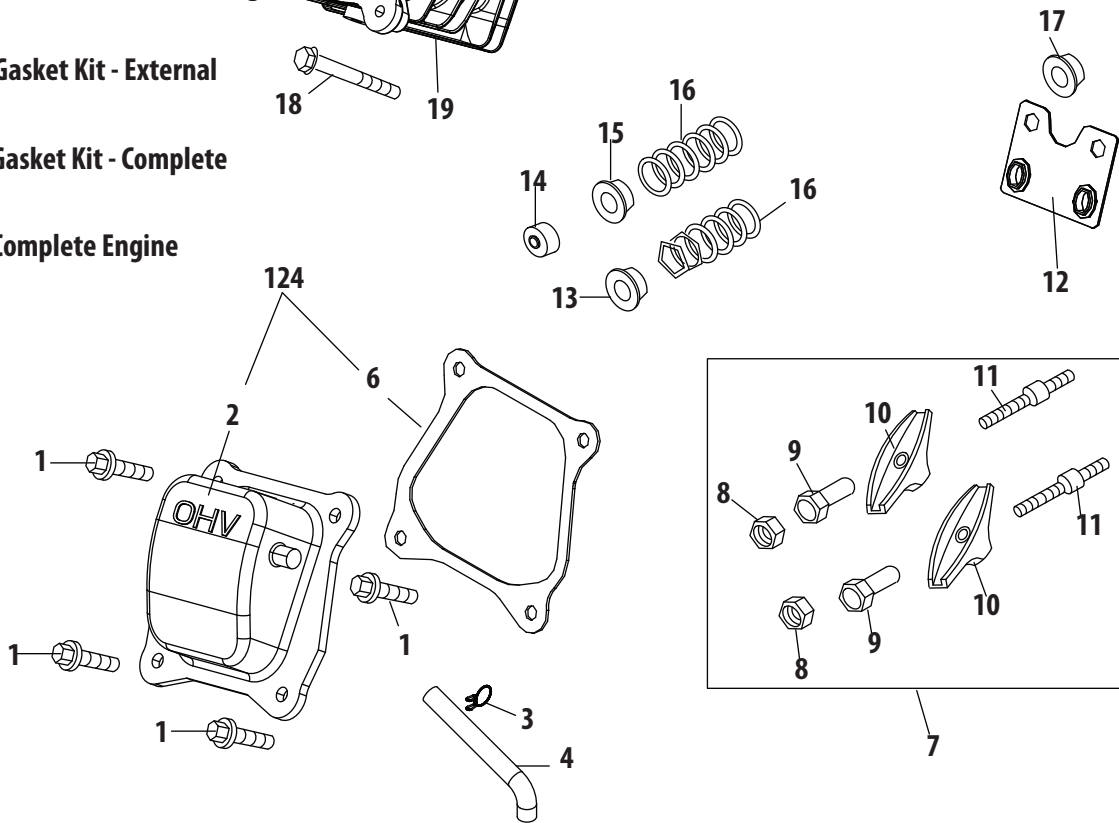

125 - Gasket Kit - External

126 - Gasket Kit - Complete

130 - Complete Engine