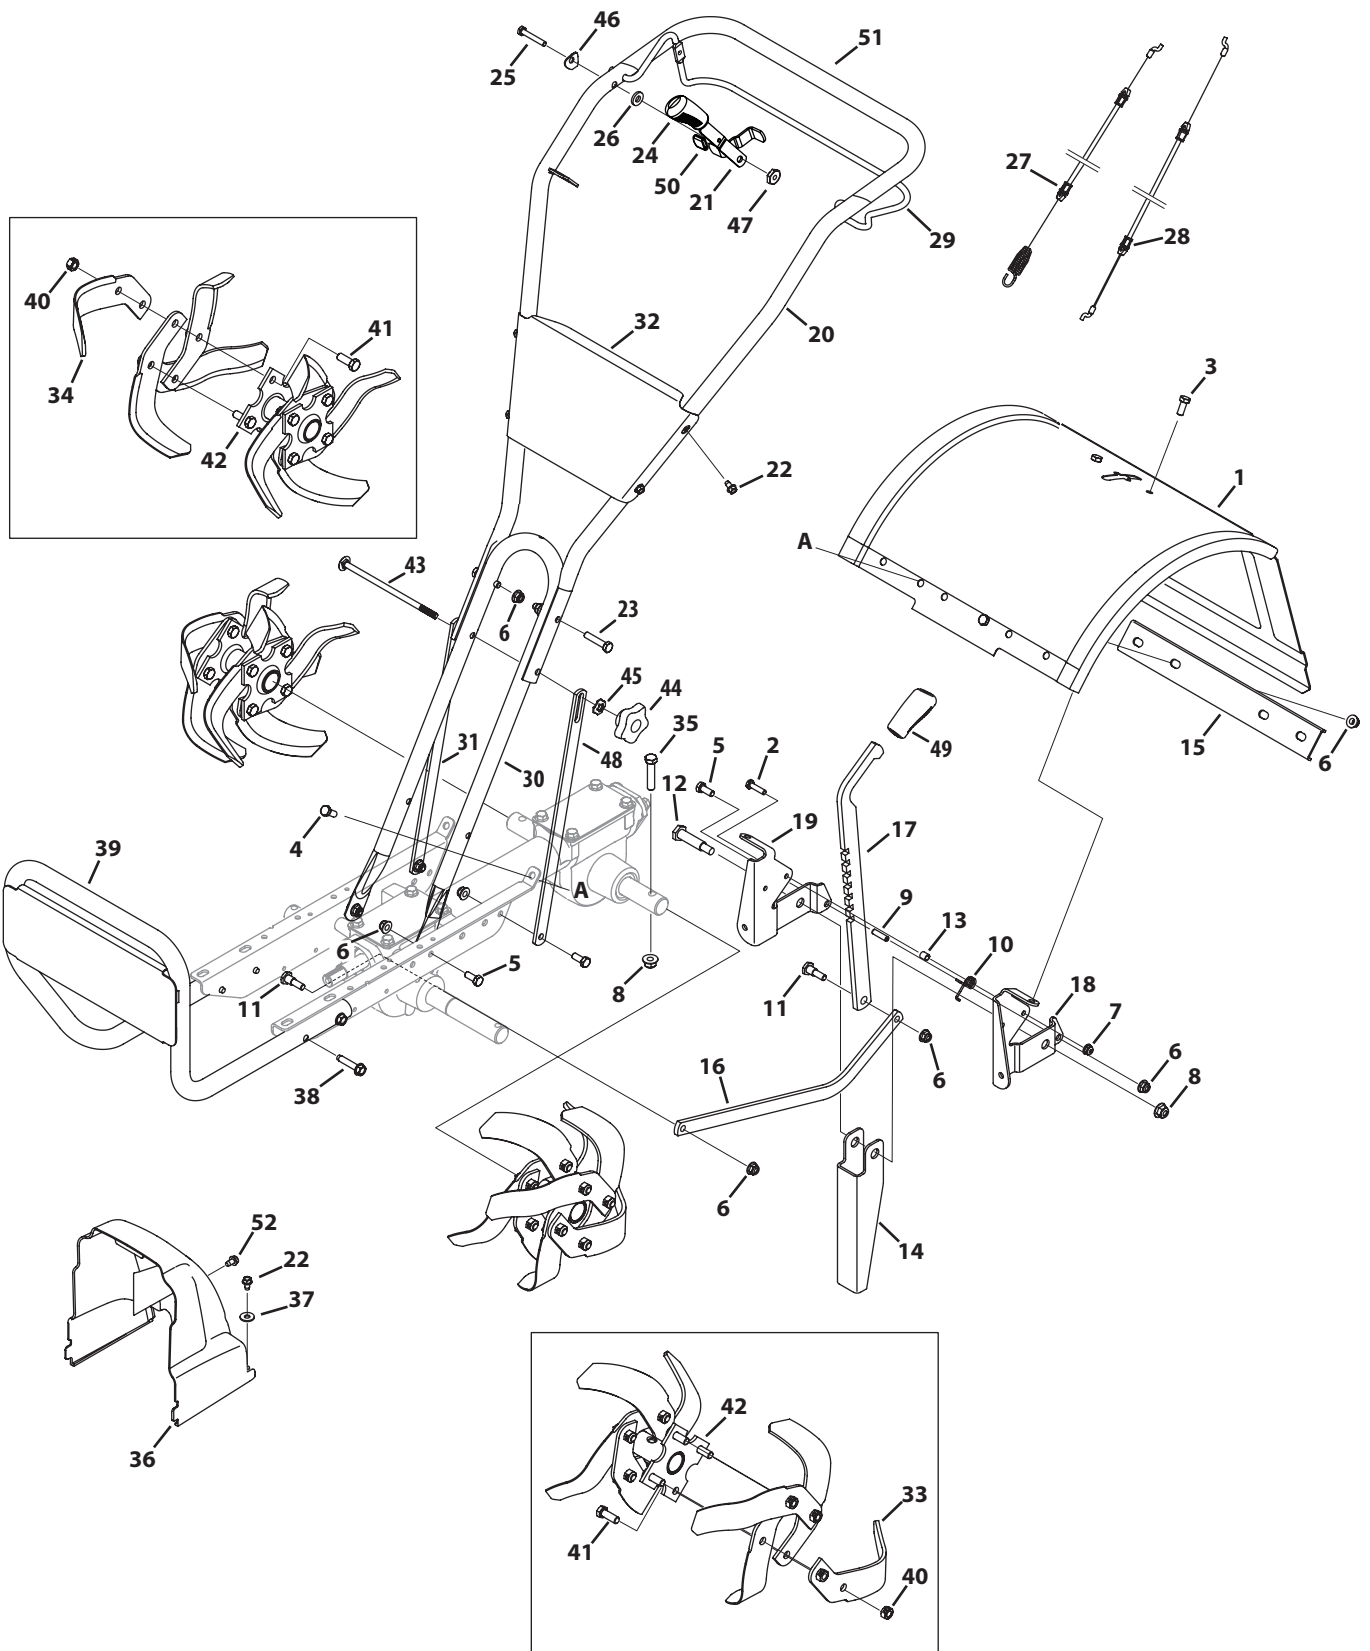

Model Series 640 & 650

Model Series 640 & 650

Ref.	Part Number	Description	Ref.	Part Number	Description
1*	686-04077A	Tine Shield Assembly	27	946-04413	Forward Cable
1	686-04076A	Tine Shield Assembly	28*	946-04414	Reverse Cable
2	710-0597	Hex Head Screw, 1/4-20 x 1.00	29	747-04789	Clutch Bail
3	710-0604A	Screw, 5/16-18 x 0.625	30	749-04742	Lower Handle
4	710-1238	Hex Head Washer, 5/16-18 x .875	31	786-04433	Support Handle Bracket
5	710-3008	Hex Head Screw, 5/16-18 x .75	32	786-04200	Handle Panel
6	712-04063	Flangelock Nut, 5/16-18	33	742-04226	LH Bolo Tine
7	712-04064	Flangelock Nut, 1/4-20	34	742-04227	RH Bolo Tine
8	712-04065	Flangelock Nut, 3/8-16	35	710-0347	Hex Head Screw, 3/8-16 x 1.75
9	715-0108	Spring Pin, 1/4 DIA x 1.00 LG	36	731-06170	Belt Cover
10	732-04320	Torsion Spring	37	736-0173	Washer, Flat, .28 x .74 x .063
11	738-04320	Screw, Shoulder, 5/16-18 x .405 x .435	38*	710-04605	Screw, 5/16-18 x 1.50
12	938-0533	Screw, Shoulder, \$r .498 x 1.635	39*	686-04134	Bumper
13	750-05349	Spacer, Split, .350 x .268 x .375	40	912-3000	Nut, Hexlock, 3/8-16
14	786-04092	Stop Reverse Arm	41	710-0514	Hex Head Screw, 3/8-16 x 1.00
15	786-04098	Support Channel Bracket	42*	686-04065	Tine Holder Assembly
16	786-04104	Depth Drag Bar	42	686-04066	Tine Holder Assembly
17	786-04292A	Depth Adjuster Bar	43	710-05211	Carriage Bolt, 5/16-18 x 6.75
18	786-04363	LH Tail Bracket	44	720-04072A	Knob, 5/16-18
19	786-04364	RH Tail Bracket	45	936-0170	Washer, .326 x .875 x .145
20	649-04097	Upper Handle Assembly	46*	936-0451	Washer, Saddle, .320 x .93 x .060
21*	686-04135	Reverse Handle Assembly	47*	738-0440	Spacer, .375 x .165
22	710-0599	Screw, 1/4-20 x 0.500	48	786-04434	Support Handle Bracket
23	710-0805	Hex Head Screw, 5/16-18 x 1.50	49	720-04163	Handle Grip
24*	731-04735	Reverse Handle Grip	50	720-04173	Reverse Handle Grip
25*	710-3288	Hex Head Screw, 1/4-20 x 1.62	51	720-05023	Handle Grip
26*	936-0176	Flat Washer, .265 x .938 x .120	52	710-0896	Self Tapping Screw, 1/4-14 x .625