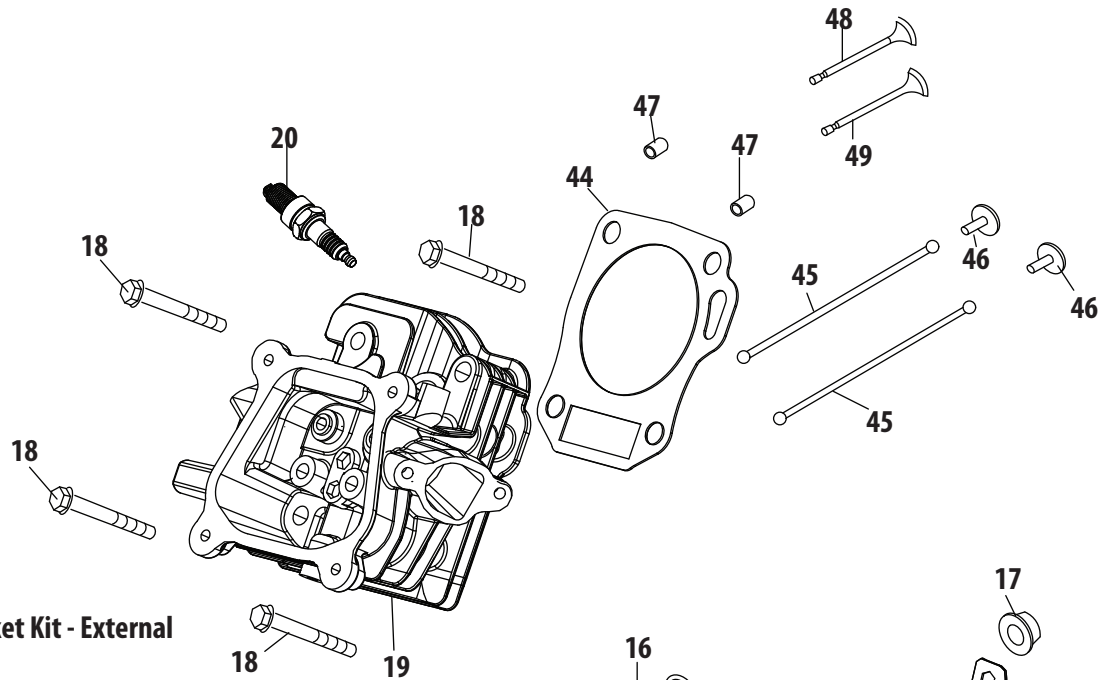

170-TU Cylinder Head