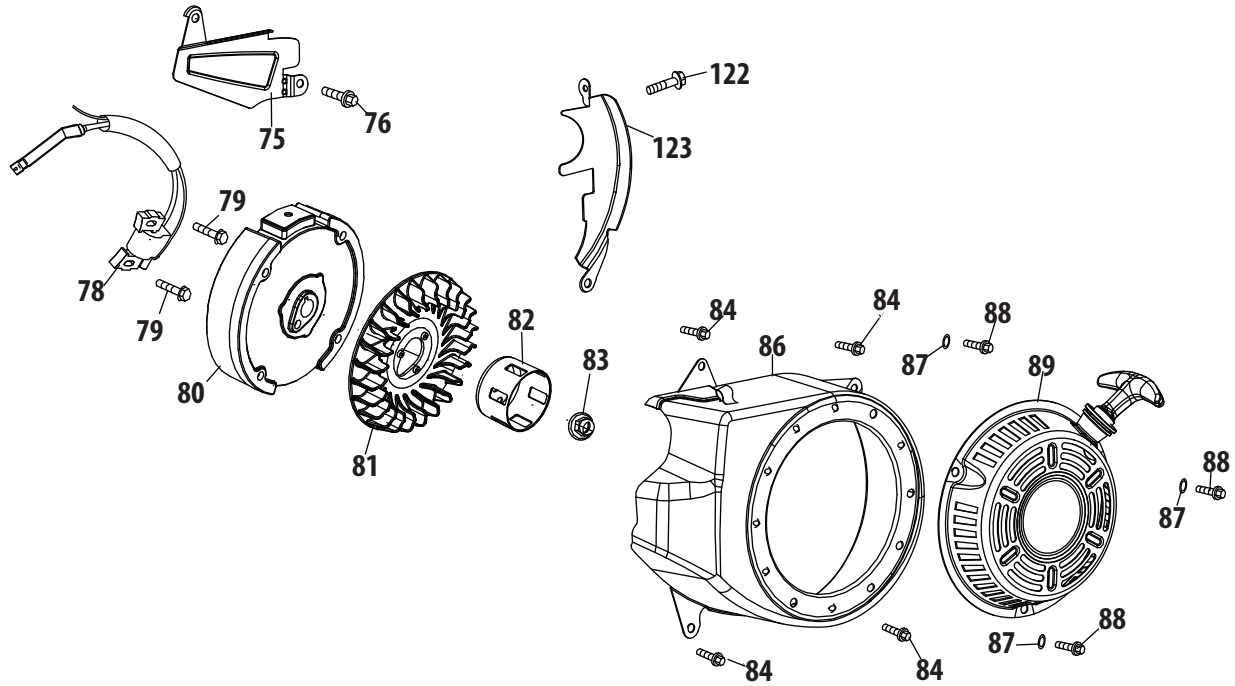

170-TU Flywheel & Blower Housing

Ref.	Part Number	Description
75	951-11110	Air Flow Shield
76	710-04940	Bolt M6×10
78	951-10792	Ignition Coil Assembly
79	710-04919	Bolt M6×25
80	951-10805	Flywheel
81	951-10934	Fan, Cooling
82	951-10911	Pulley, Starter
83	712-04209	Nut, Special, M14×1.5

Ref.	Part Number	Description
84	710-04915	Bolt M6×12
86	951-11583	Blower Housing
87	736-04455	Washer
88	710-04974	Bolt M6×10
89	951-12418	Recoil Starter
122	710-04918	Bolt M6×20
123	951-11109	Blower Housing Shield