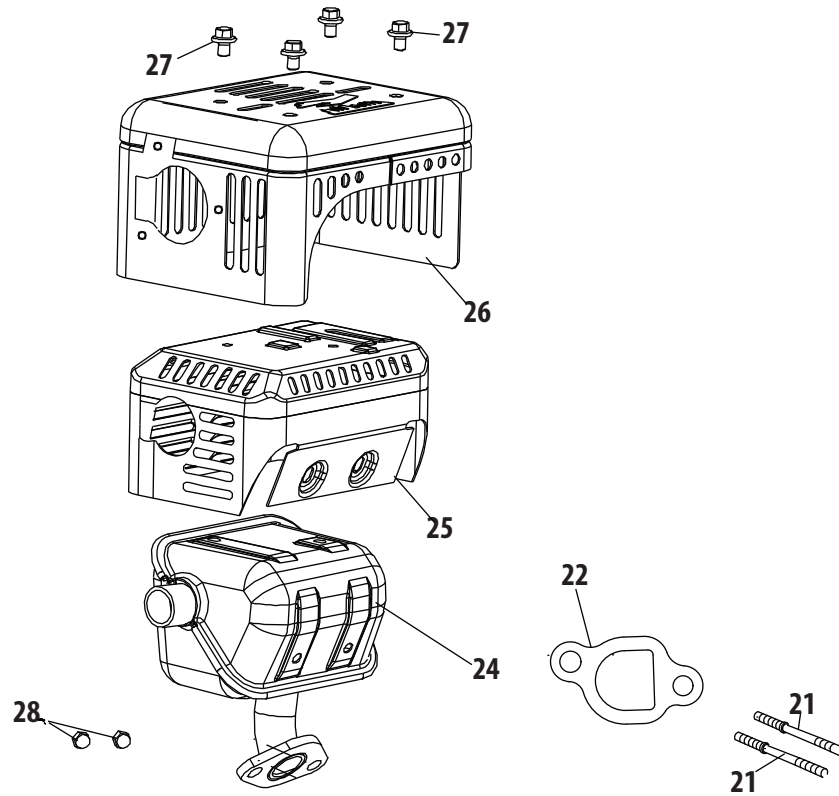

170-AU Muffler

Ref.	Part Number	Description
21	710-04911	Muffler Stud M8×34
21	751-10657	Muffle Stud Kit
22	951-11289	Exhaust Pipe Gasket
24	951-14267	Muffler Body
25	751-14311	Muffler Shield
26	951-14310	Muffler Guard
27	710-06073	Bolt M5×8
28	712-04214	Nut, M8