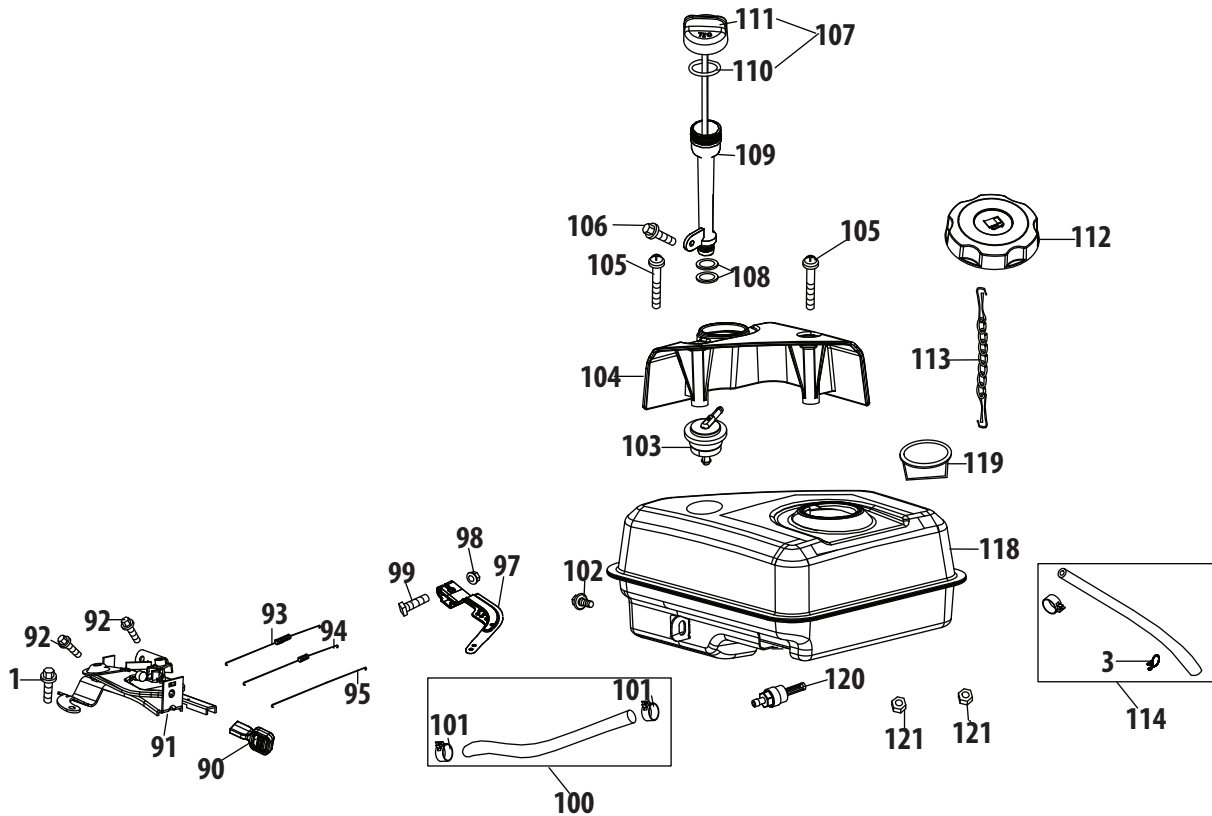

170-TU Fuel Tank & Mounting

Ref.	Part Number	Description
1	710-04968	Bolt M6x16
3	726-04101	Breather Hose Clamp
90	951-11067	Throttle Control Knob
91	951-12131	Primer Bracket
92	710-05103	Bolt M6x12
93	951-11585	Governor Spring
94	951-10664	Throttle Linkage Spring
95	951-10665	Throttle Linkage
97	951-11106	Governor Arm
98	712-04212	Nut M6
99	710-04908	Governor Arm Bolt
100	951-10650	Fuel Line Kit
101	951-11700	Fuel Hose Clamp
102	710-04915	Bolt M6x12
103	951-14075	Rollover Valve

Ref.	Part Number	Description
104	951-11914	Dipstick Decoration Cover
105	710-04905	Bolt
106	710-04915	Bolt M6x12
107	951-12482	Dipstick Assembly
108	951-11381	O-Ring
109	951-11913	Oil Fill Tube Assembly
110	951-11904	O-Ring
111	951-11912	Dipstick Guage
112	951-12535	Cap Comp,Fuel
113	951-14076	Tether
114	751-14139	Primer Hose
118	951-14077	Fuel Tank Assembly
119	951-11933	Fuel Level Indicator
120	951-10651	Fuel Tank Nipple
121	712-04212	Nut, M6