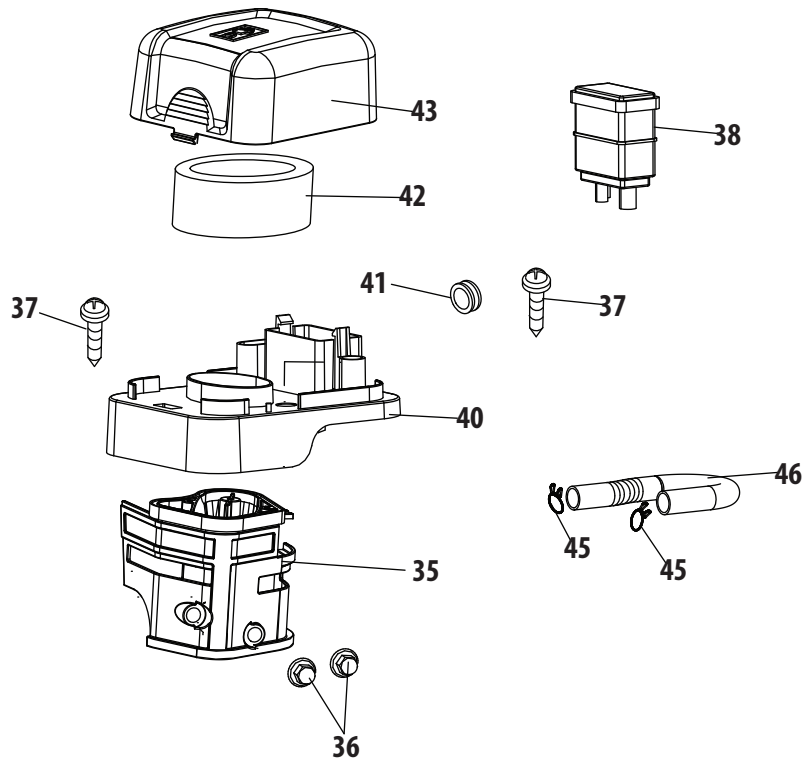

170-AU Air Cleaner

Ref.	Part Number	Description
35	951-14315	Air Cleaner Housing
36	712-04213	Nut
37	951-14068	Self-Tapping Bolt4.2x16
38	951-14069	Carbon Canister
40	951-14070	Silencer Plate
41	750-05314	Bushing
42	951-14262	Air Filter
43	951-12136	Air Cleaner Cover
45	951-14073	Piping Hose
46	951-14074	Exhaust Piping