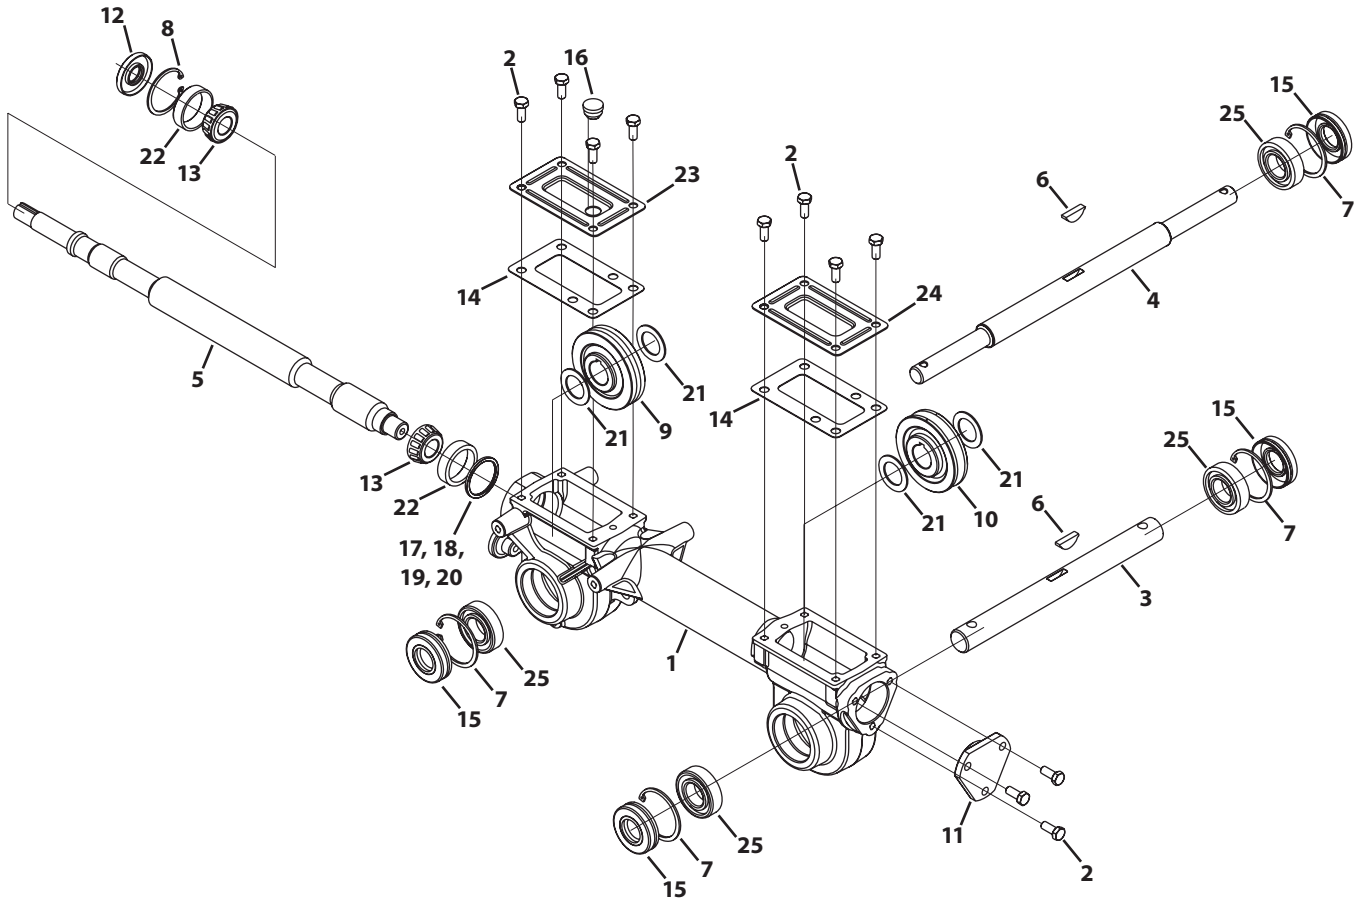

Model Series 640 & 650

Ref.	Part Number	Description
1	684-04168	Idler Pulley Assembly, 1.917 OD
2	710-0170	Hex Head Screw, 5/16-24 x .625
3	710-0151	Hex Head Screw, 3/8-24 x 2.00
4	710-0502A	Screw, 3/8-16 x 1.250
5	710-0599	Screw, 1/4-20 x 0.500
6	710-0606	Hex Head Screw, 1/4-20 x 1.50
7	710-0672	Hex Head Screw, 5/16-24 x 1.25
8	710-0805	Hex Head Screw, 5/16-18 x 1.50, B&S
9	710-1880	Hex Head Screw, 5/16-18 x .75, Patch
10	736-0315	Washer, Flat, .760 x 1.50 x .120
11	712-04063	Flangelock Nut, 5/16-18, B&S
12	712-04064	Flangelock Nut, 1/4-20
13	712-0700	Flange Nut, 9/16-18
14	718-04407	Pulley Hub, 5/8 SPLINE
15	732-04085	Extension Spring, .480 OD x 5.00 LG
16	732-04276A	Extension Spring, LT5 PTO
17	936-0119	Washer, Lock, 5/16
18	736-0173	Washer, Flat, .28 x .74 x .063
19	736-0343	Washer, Flat, .330 x 1.25 x .120
20	736-04193	Washer, .396 x 1.140 x .095, B&S
21	936-0452	Washer, Bell, .396 x 1.140 x .095
22	736-3092	Washer, Flat, .265 x 1.0 x .030

Ref.	Part Number	Description
23	753-06042A	Transmission Assembly
24	738-04425	Screw, Shoulder, 1/4-28 x .342 x .335
25	748-04087A	Forward Idler Pivot Spacer
26	750-04571	Spacer, Shoulder, .260 x .785 x .538
27	750-04907	Reverse Idler Pivot Spacer
28	954-04090	V Belt, 4L x 25.375 LG
29	954-04091	V Belt, 3L x 29.125 LG
30	756-04198A	Engine Pulley, 3L & 4L, Honda
31	756-04355	Transmission Pulley
32	756-0625	Cable Roller
33	786-04312	Forward Idler Bracket
34	786-04343	Cover Mounting Plate
35	786-04346	Reverse Idler Bracket
36	786-04357	Pulley Mounting Bracket
37	786-04419B	LH Mount Frame
38	786-04418B	RH Mount Frame
39	786-04371	Pulley Shield
40	934-04232	Wheel, 13 x 5 x 6
*	934-04453	Wheel Assembly, 11 x 4-4
41	714-0143A	Klik Pin, .25 DIA x 1.56
42	721-04271	Oil Plug
43	710-0896	Self Tapping Screw, 1/4-14 x .625

* 640 Series

Model Series 640 & 650