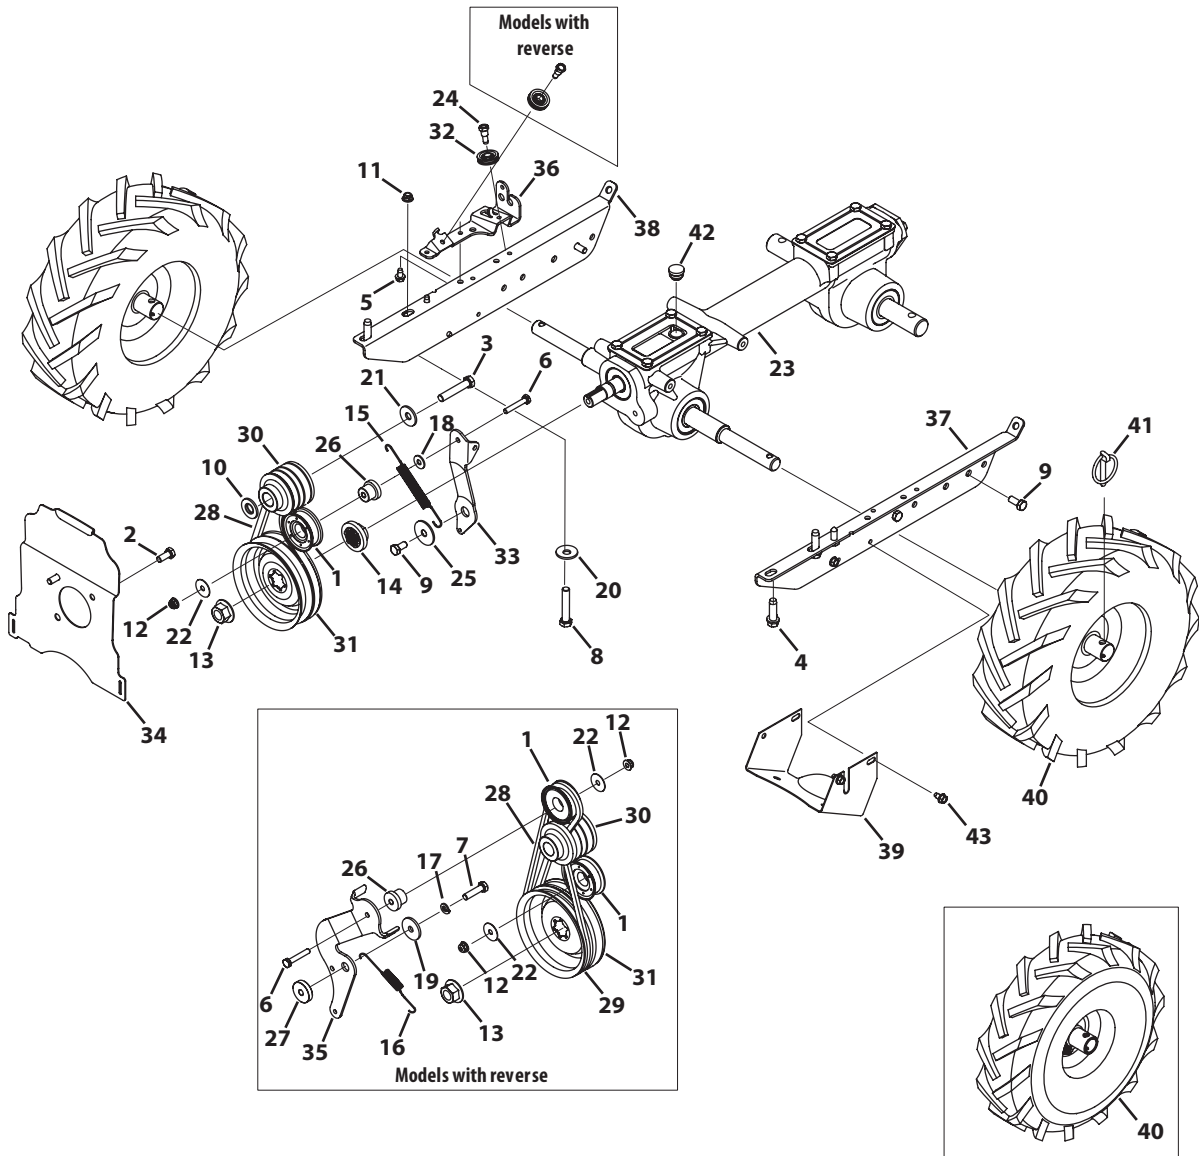

Model Series 640 & 650

Model Series 640 & 650

Ref.	Part Number	Description
1	684-04168	Idler Pulley Assembly, 1.917 OD
2	710-0170	Hex Head Screw, 5/16-24 x .625
3	710-0151	Hex Head Screw, 3/8-24 x 2.00
4	710-0502A	Screw, 3/8-16 x 1.250
5	710-0599	Screw, 1/4-20 x 0.500
6	710-0606	Hex Head Screw, 1/4-20 x 1.50
7	710-0672	Hex Head Screw, 5/16-24 x 1.25
8	710-0805	Hex Head Screw, 5/16-18 x 1.50, B&S
9	710-1880	Hex Head Screw, 5/16-18 x .75, Patch
10	736-0315	Washer, Flat, .760 x 1.50 x .120
11	712-04063	Flangelock Nut, 5/16-18, B&S
12	712-04064	Flangelock Nut, 1/4-20
13	712-0700	Flange Nut, 9/16-18
14	718-04407	Pulley Hub, 5/8 SPLINE
15	732-04085	Extension Spring, .480 OD x 5.00 LG
16	732-04276A	Extension Spring, LT5 PTO
17	936-0119	Washer, Lock, 5/16
18	736-0173	Washer, Flat, .28 x .74 x .063
19	736-0343	Washer, Flat, .330 x 1.25 x .120
20	736-04193	Washer, .396 x 1.140 x .095, B&S
21	936-0452	Washer, Bell, .396 x 1.140 x .095
22	736-3092	Washer, Flat, .265 x 1.0 x .030

Ref.	Part Number	Description
23	753-06042A	Transmission Assembly
24	738-04425	Screw, Shoulder, 1/4-28 x .342 x .335
25	748-04087A	Forward Idler Pivot Spacer
26	750-04571	Spacer, Shoulder, .260 x .785 x .538
27	750-04907	Reverse Idler Pivot Spacer
28	954-04090	V Belt, 4L x 25.375 LG
29	954-04091	V Belt, 3L x 29.125 LG
30	756-04198A	Engine Pulley, 3L & 4L, Honda
31	756-04355	Transmission Pulley
32	756-0625	Cable Roller
33	786-04312	Forward Idler Bracket
34	786-04343	Cover Mounting Plate
35	786-04346	Reverse Idler Bracket
36	786-04357	Pulley Mounting Bracket
37	786-04419B	LH Mount Frame
38	786-04418B	RH Mount Frame
39	786-04371	Pulley Shield
40	934-04232	Wheel, 13 x 5 x 6
*	934-04453	Wheel Assembly, 11 x 4-4
41	714-0143A	Klik Pin, .25 DIA x 1.56
42	721-04271	Oil Plug
43	710-0896	Self Tapping Screw, 1/4-14 x .625

* 640 Series