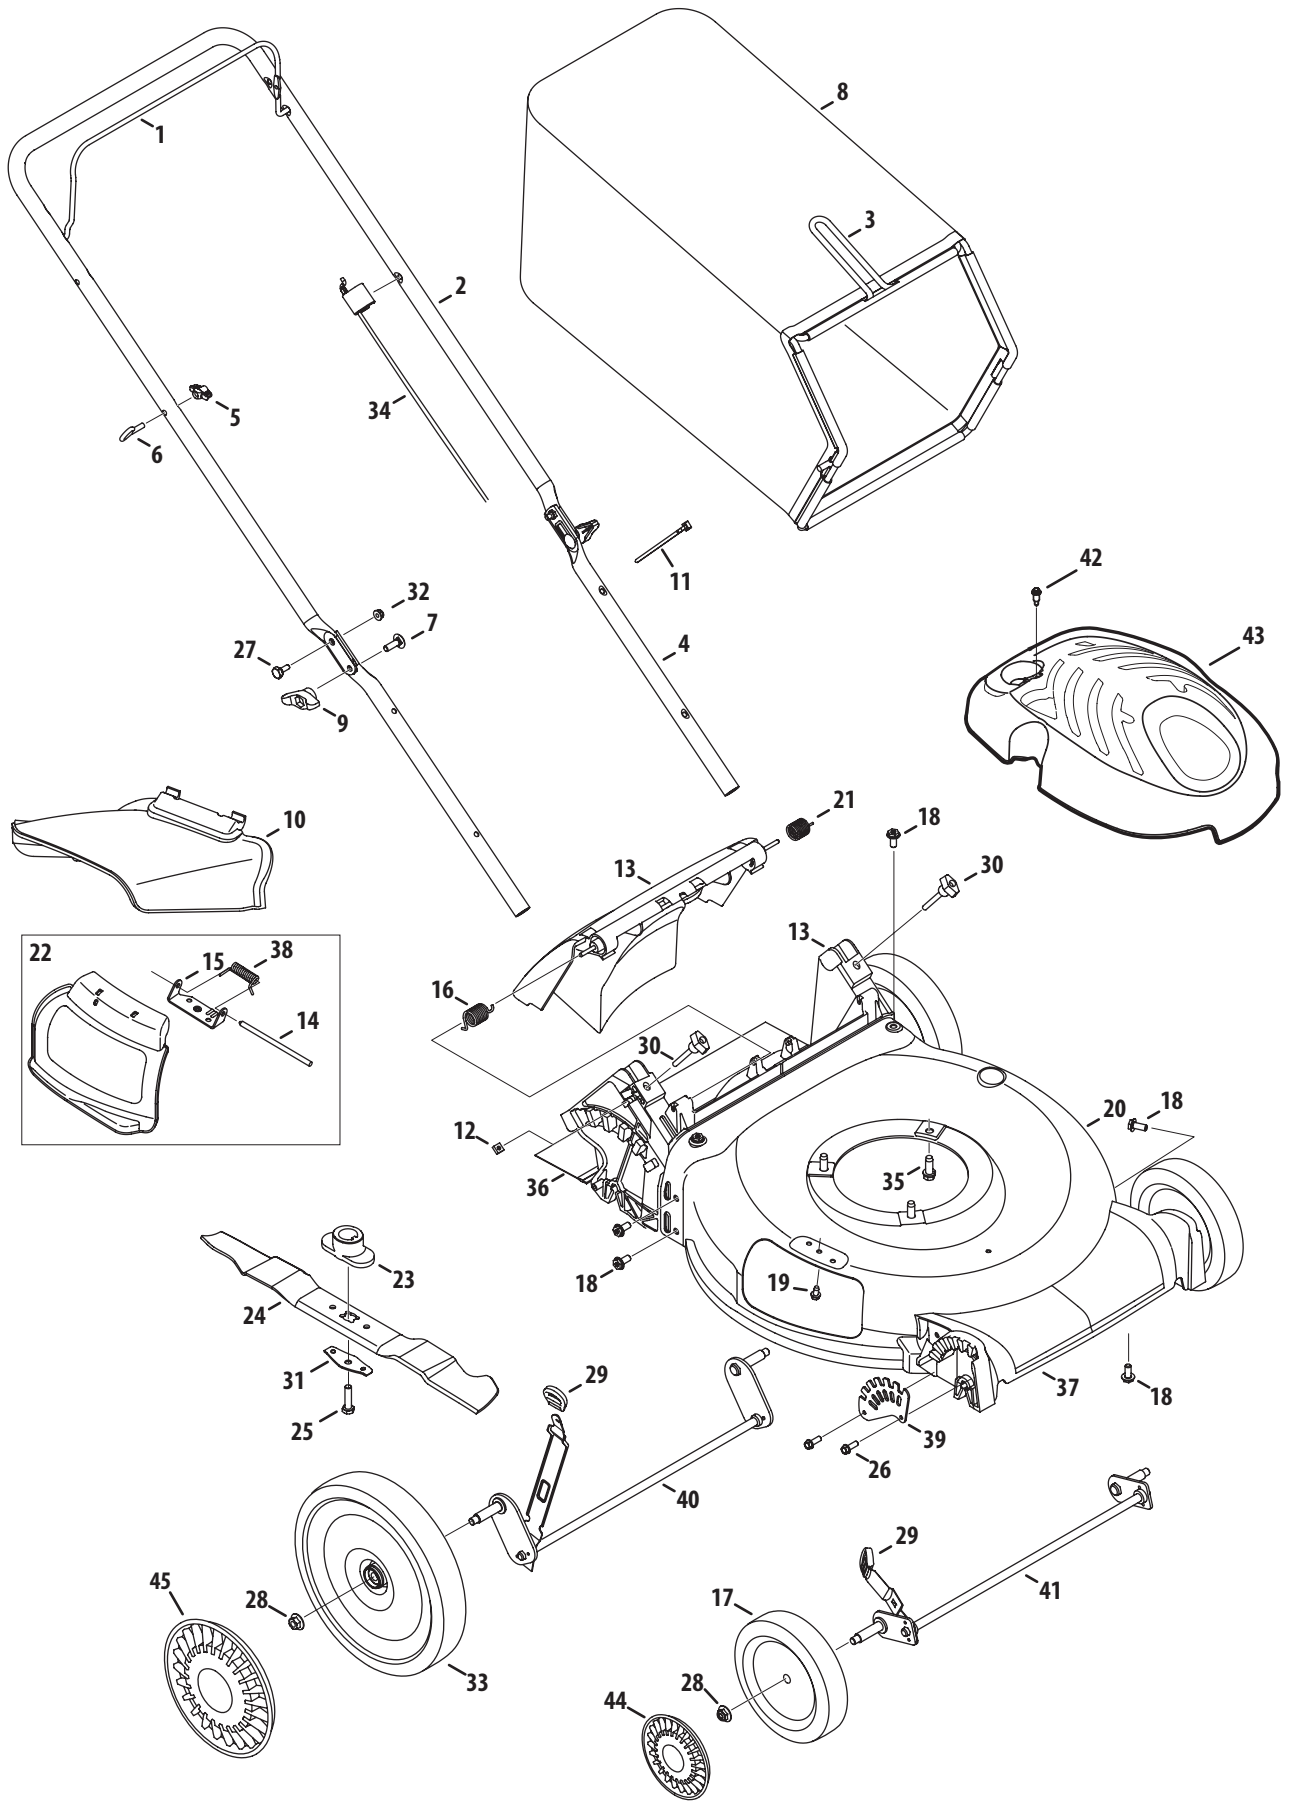

Model Series 11A-B2X

Model Series 11A-B2X

Ref No.	Part Number	Description
1	747-05184A	Blade Control, Standard
	747-05204	Blase Control, Ergo
2	749-04681	Upper Handle, Adjustable
	749-04680	Upper Handle, Non-Adjustable
	749-04682A	Upper Handle, Ergo
3	647-04271	Grass Catcher Frame
4	749-04608A	Lower Handle
5	720-0279	Wing Nut
6	710-1205	Rope Guide
7	710-04998	Carriage Screw ,5/16-18
8	764-04077A	Grass Bag
	964-04116A	Grass Bag, Yardman
	764-04082A	Grass Bag, Black
	964-04155	Grass Bag, White Outdoor
9	720-04124	Wing Knob, Red
	720-04122	Wing Knob, Black
10	731-07486	Side Chute
11	725-0157	Cable Tie
12	712-04222	Nut, Sq., 1/4-20
13	631-04369A	Rear Discharge Door Assembly
	631-04567A	Door Assembly, International
14	747-0710A	Hinge Pin
15	787-01779	Chute Deflector Bracket
16	732-04673	Torsion Spring - RH
17	734-04562	Font Wheel Gray
	634-04642	Front Wheel Black
18	710-04995A	Screw, 5/16-14 x .750
19	710-05073	Screw, 1/4-20 x .500
20	787-01869A-0638	Deck , 21" - MTD Red
	787-01869A-4066	Deck , 21" - Universal Red
	787-01869A-0709	Deck , 21" - Green
	787-01869A-0691	Deck , 21" - Black
21	732-04674	Torsion Spring - LH
22	987-02516	Hinged Mulch Plug Assembly

Ref No.	Part Number	Description
	987-02584	Mulch Plug Ass'y, International
23	748-04096	Blade Adapter, 25mm x 1.19
	748-0376E	Blade Adapter, #6 x 1.19 w/ Star
24	942-0741A	Mulching Blade
25	710-1044	Screw , 3/8-24 x 1.50
26	710-0895	Screw, 1/4-15 x .750
27	738-04419A	Sldr. Screw, .375 x .126 x 1/4-20
28	712-04217	Flange Lock Nut, 3/8-16
29	720-04130	Adjustment Lever Knob
	720-04131A	Adjustment Lever Knob (Red)
30	720-04123A	Wing Nut, Black
	720-04127A	Wing Nut, Red
31	736-0524B	Blade Bell Support
32	712-04064	Nut, Flange Lock, 1/4-20
33	634-04625	Rear Wheel Gray
	634-04630	Rear Wheel Black
34	946-04670A	Control Cable, 36.65"
	946-04703	Control Cable, 48"
	946-04661	Control Cable, 37.58"
	946-0957	Control Cable , 37.25"
35	710-04683A	TT Sems Screw, 3/8-16 x 1.0
36	731-07203	Trail shield
37	731-07078A	Front Cover
38	732-1014C	Torsion Spring
39	787-01818A	Front Height Adjuster Plate
40	911-04144A	Rear Axle Assembly
41	911-04143B	Front Axle Assembly
42	710-04744†	Screw, HL, #12-16 x 1.00
43	931-04437†	Engine Shroud M1.1 Black
44	731-08202†	Hubcap, 7" w/o snaps
	731-08203†	Hubcap, 7" Yellow
45	731-07875†	Hubcap, 11"
	731-07876†	Hubcap, 11" Yellow

† If Equipped