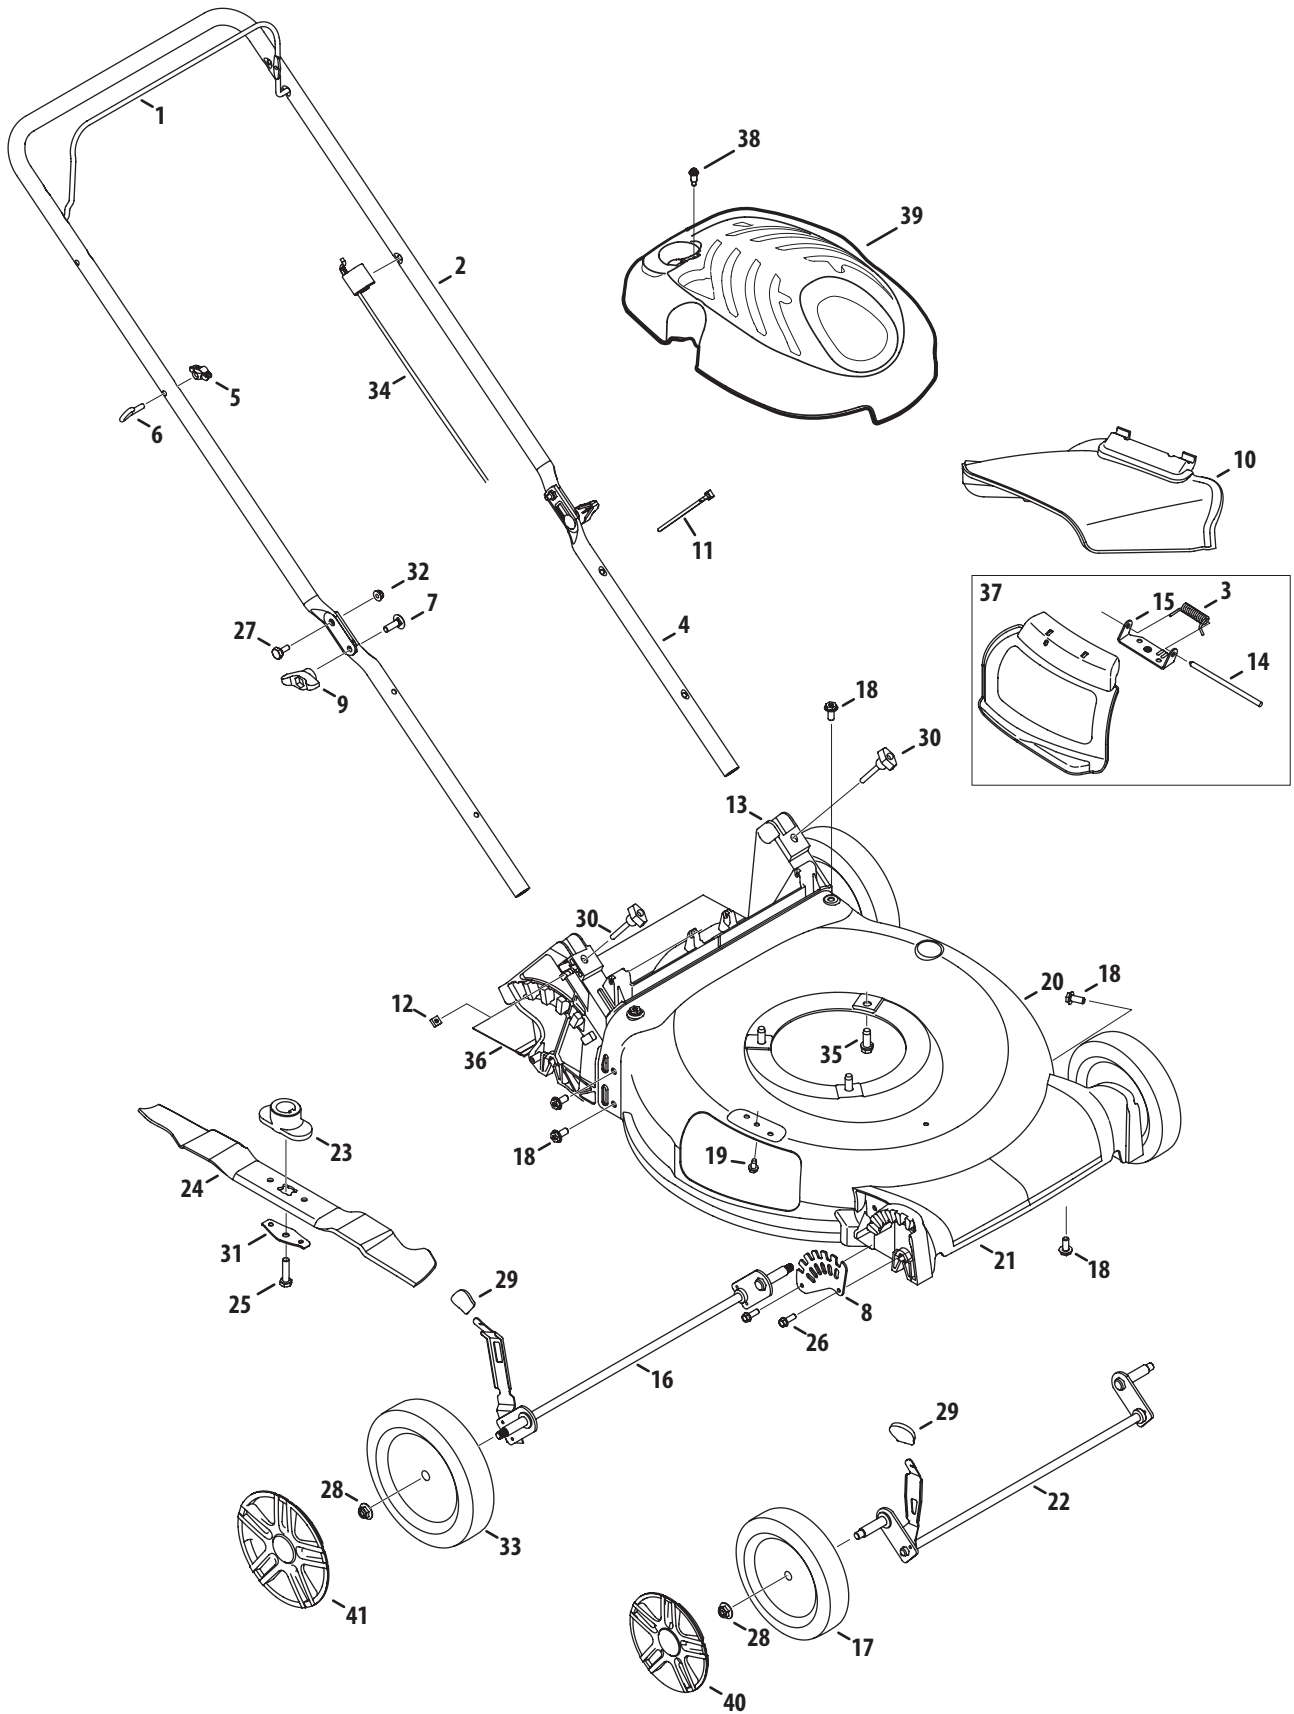

† If Equipped

Component	Part Number and Description
	<p>734-04063A Wheel (Front - 7", Star Diamond) 734-04562 Wheel (Front - 7" x 1.8", Bar) 634-04642 Wheel (Front - 7" x 2", SL:Z) 634-04346† Wheel (Front - 7", Idle: Mag: Cog) 634-04607‡ Wheel (Front - 7" x 2", SL:S)</p>
	<p>634-04625 Wheel (Rear - 11" x 1.75") 734-04585 Wheel (Rear - 8", Star Diamond) 734-04563 Wheel (Rear - 8" x 1.8", Bar) 634-04347† Wheel (Rear - 8", Idle: Mag: Cog) 634-04630‡ Wheel (Rear - 11" x 2", SL:Z) 634-04626‡ Wheel (Rear - 11" x 2", SL:S)</p>
	<p>942-0741A Mulching Blade 942-0741-X Xtreme Mulching Blade</p>
	<p>764-04077A† Grass Bag (Black) 764-04082A† Grass Bag (Black) 964-04116† Grass Bag (Yardman)</p>
	<p>731-07486† Discharge Chute 731-07131† Discharge Chute</p>

Model Series 11A-A0X

Ref No.	Part Number	Description
1	747-05184A	Blade Control
2	749-04680	Upper Handle, Non-Adjustable
	749-04681	Upper Handle, Adjustable
3	732-1014C	Torsion Spring
4	749-04608A	Lower Handle
5	720-0279	Wing Nut
6	710-1205	Rope Guide
7	710-04998	Carriage Screw ,5/16-18
8	787-01818A	Front Height Adjuster Plate
9	720-04122	Wing Knob
10	731-07486	Side Chute
11	725-0157	Cable Tie
12	712-04222	Nut, Sq., 1/4-20
13	931-04486A	Rear Baffle
	931-04568A	Rear Baffle, International
14	747-0710A	Hinge Pin
15	787-01779	Chute Deflector Bracket
16	911-04142	Rear Axle Assembly
17	734-04562	Front Wheel, 7 x 1.8, Bar, Gray
	634-04642	Front Wheel, 7 x 2.0, Z, Black
18	710-04995A	Screw, 5/16-14 x .750
19	710-05073	Screw, 1/4-20 x .500
20	787-01869A	Deck , 21"
21	731-07078A	Front Cover