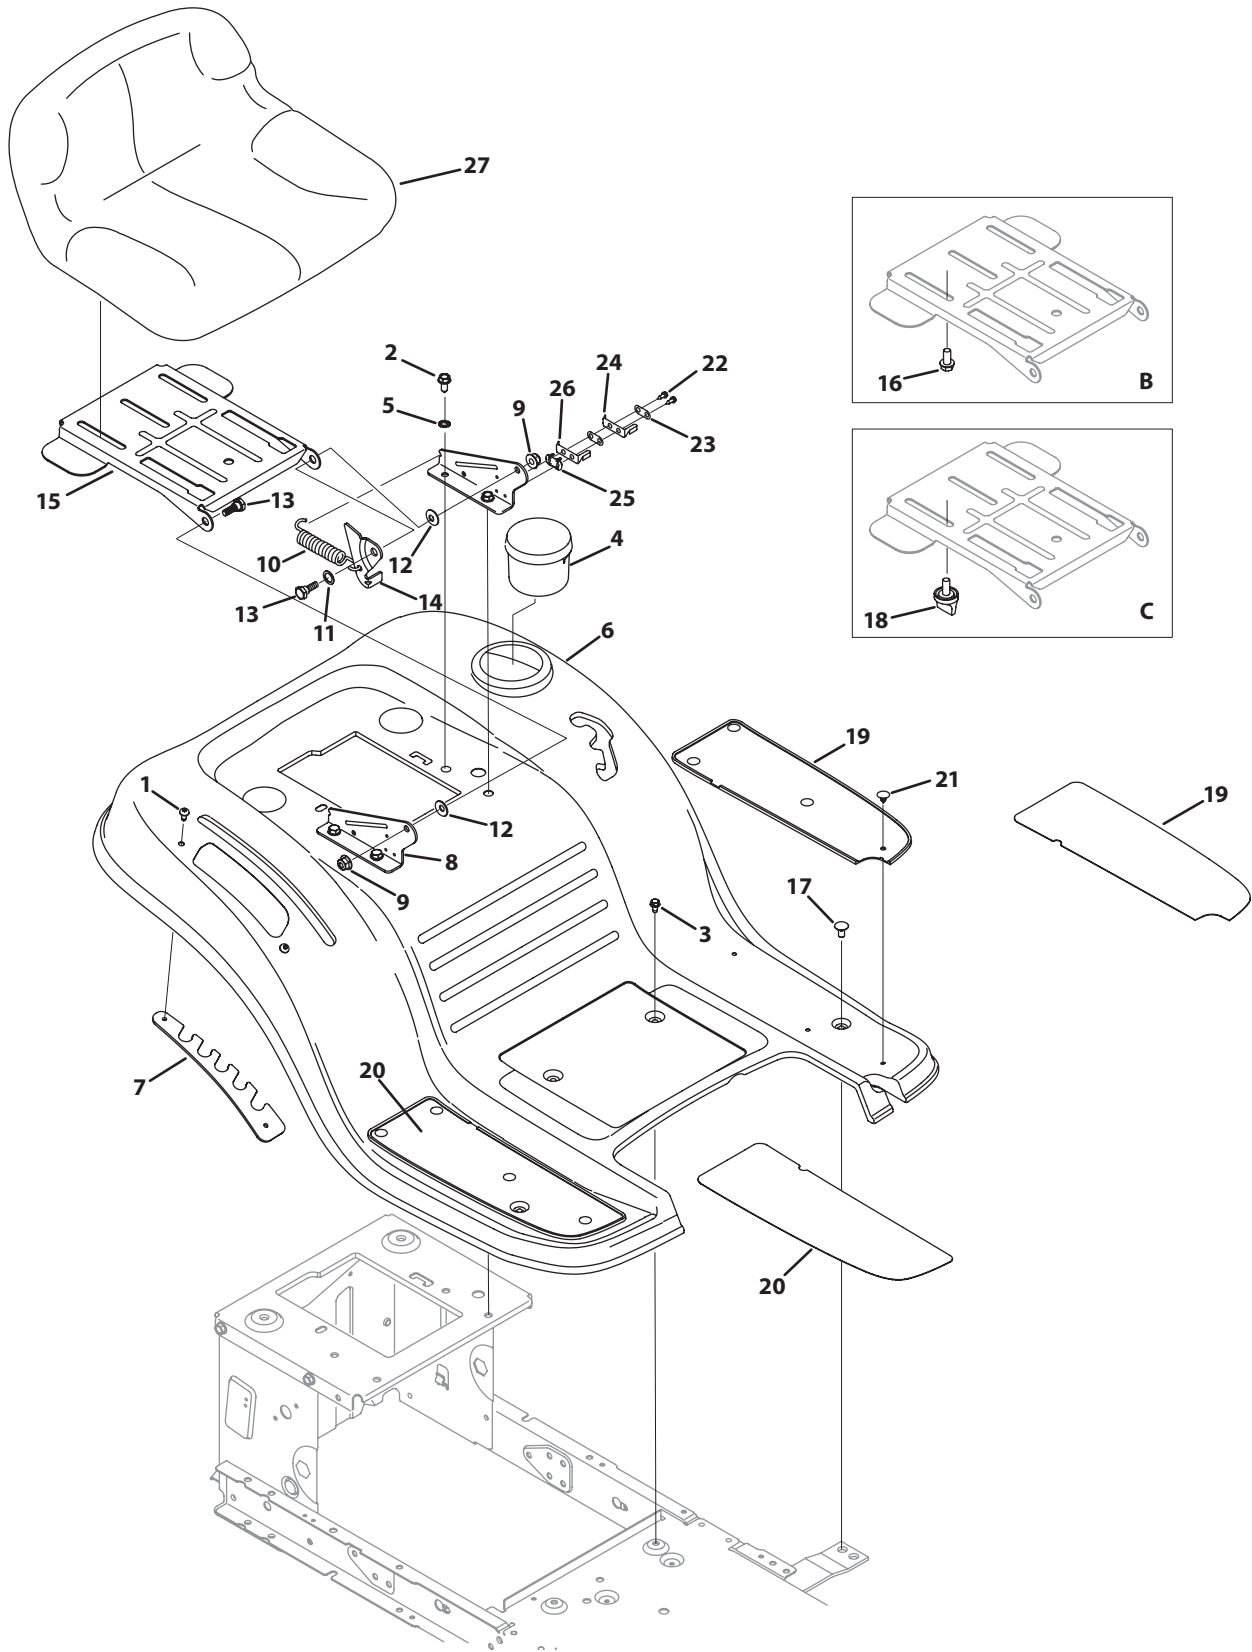

Seat and Fender

Ref.	Part Number	Description
1	710-05070	Screw, 1/4-20 x .500
2	710-04484	Screw, 5/16-18 x .750
3	710-0599	Screw Pan Torx Head, 1/4-20 x .500
4	731-04591A	Cup Holder
5	736-0607	Loack Washer, 5/16
6	783-04587D	Fender
7	783-04843	Lift Adjuster Bracket
8	783-1489D	Seat Mount Bracket
9	712-04063	Flangelock Nut, 5/16-18
10	732-1184	Extension Spring
11	936-0108	Flat Washer, .510x .750 x .033
12	736-0242	Bell Washer, .340 x .872 x .060
13	938-0296	Shoulder Screw, 5/16-18 x .437 x .268
14	783-0209D	Lift Seat Bracket
15	783-04081D	Pivot Seat Manual Adjust Bracket
16	710-04482	Hex Head Flange, 3/8-16 x .875
17	710-0134	Screw Carriage, 1/4-20 x .62
18	720-04061	Knob, 3/8-16 x .875
19	735-04047	Foot Pad, LH
	723-04026	Foot Pad, Abrasive, LH
20	735-04048	Foot Pad, RH
	723-04025	Foot Pad, Abrasive, RH
21	726-3046	Ratchet Clip, .250 x .500
22	710-0227	Screw, 8-18 x .500
23	726-0279	Insulator Plate
24	925-1303	Outer Seat SPring
25	726-0278	Insulator Boss Plate
26	725-1439	Inner Seat Spring
27	757-04083	Medium Back Seat, Black, Set-up B
	757-04099	Low Back Seat, Black, Set-up B or C
	757-04088	High Back Seat, Set-up B

NOTE: Tractor features vary by model. NOT all parts listed above and pictured on the previous page are standard equipment.