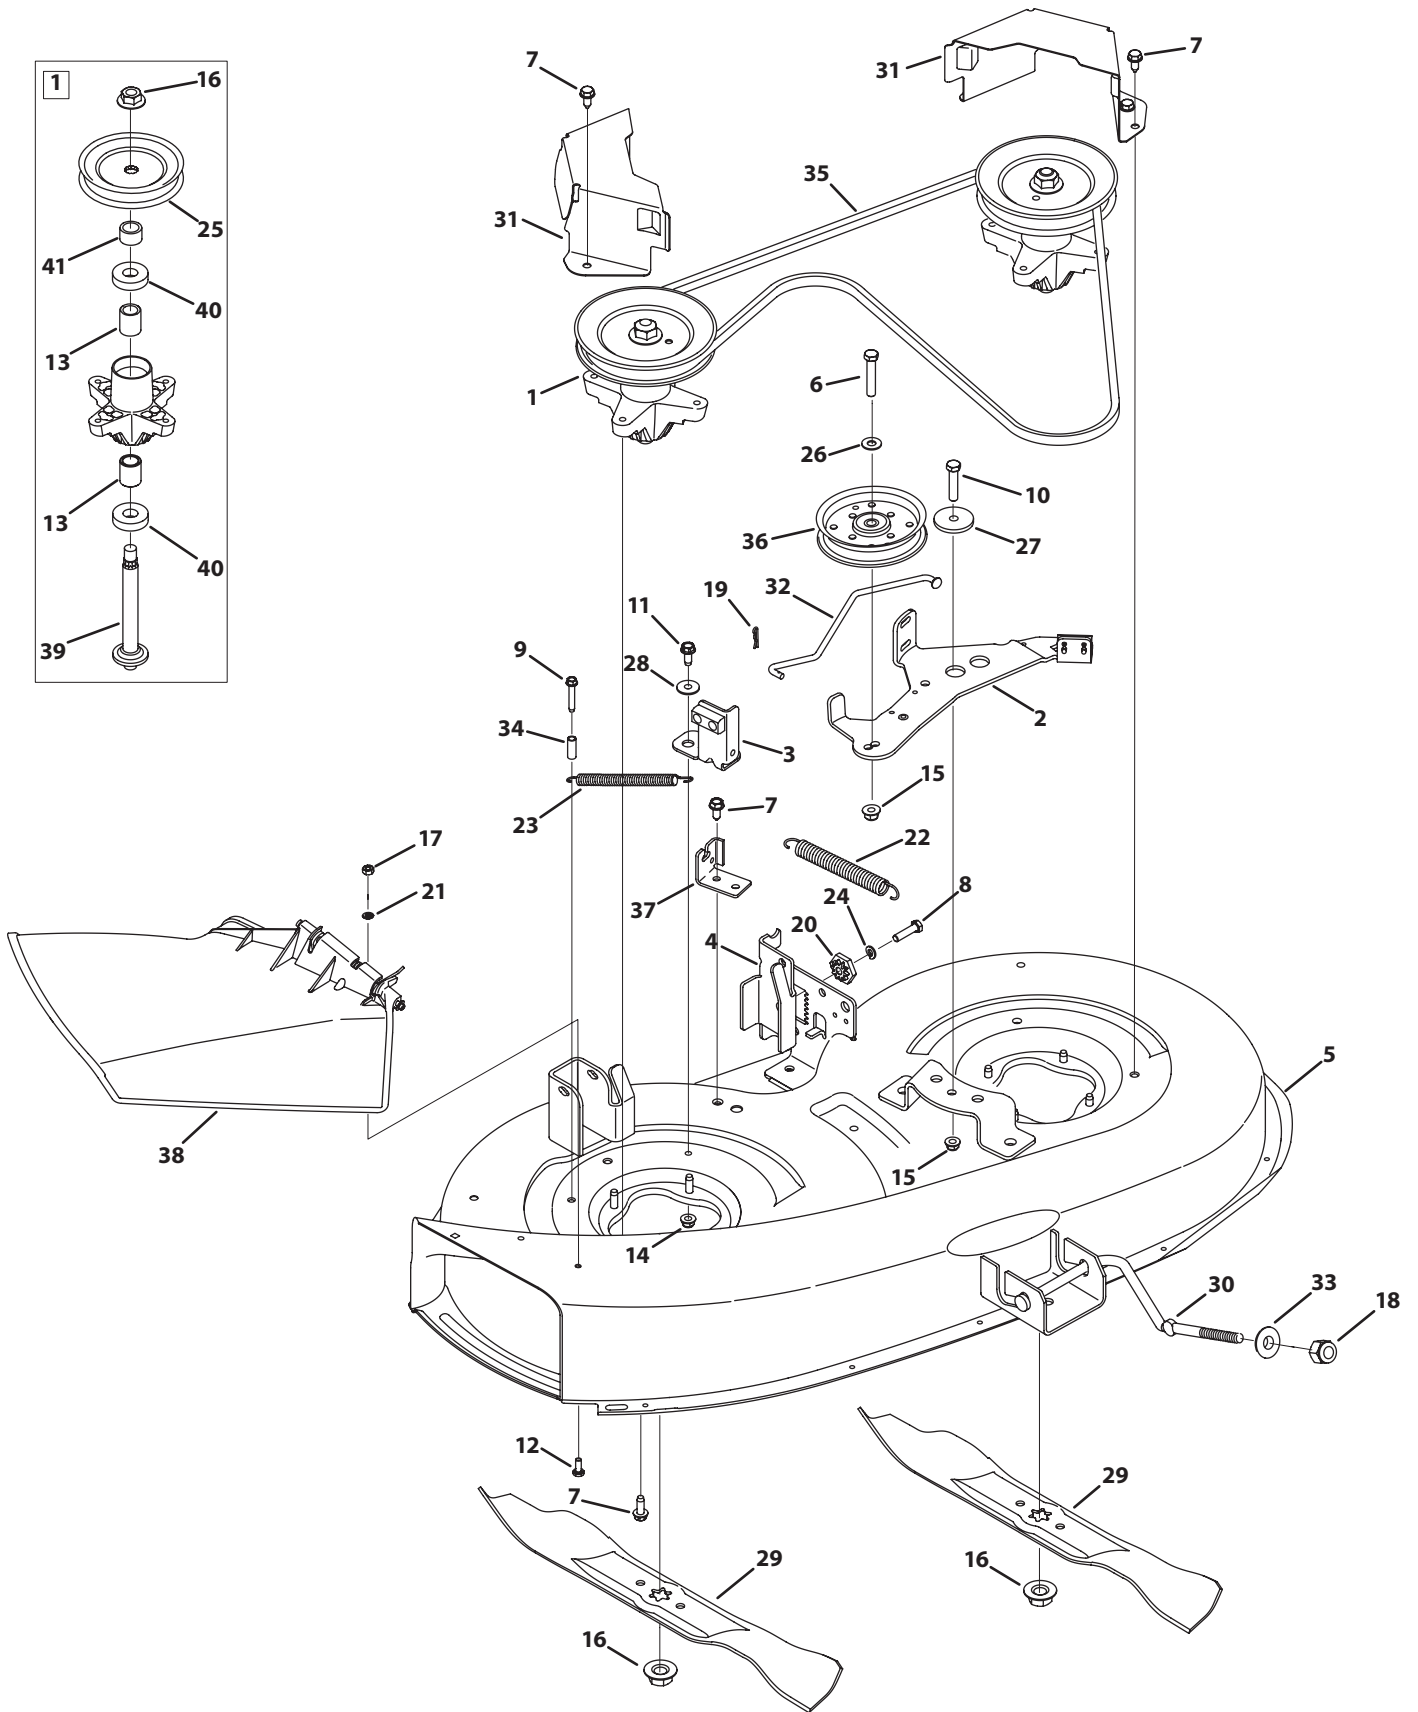

NOTE: Tractor features vary by model. NOT all parts listed above and pictured on the previous page are standard equipment.

38" Deck

Ref.	Part Number	Description
1	918-04474A	5.75" Pulley Spindle Assembly
2	683-04138B	Deck Brake Assembly
3	983-04167	Deck Brake Assembly
4	683-0254B	LH Deck Hanger Bracket
5	983-04263	38" Deck Assembly
6	710-0347	Hex Screw, 3/8-16 x 1.75
7	710-04484	Screw, 5/16-18 x .750
8	710-0528	Hex Screw, 5/16-18 x 1.25
9	710-0778	Screw, 1/4-20 x 1.50
10	710-3005	Hex Screw, 3/8-16 x 1.25
11	710-3008	Hex Screw, 5/16-18 x .75
12	710-0751	Hex Screw, 1/4-20 x .62
13	750-1000	Spacer, .80 x 1.10 x 1.322 LG
14	712-04063	Flangelock Nut, 5/16-18
15	712-04065	Flangelock Nut, 3/8-16
16	712-0417A	Flange Nut, 5/8-18
17	712-04064	Flangelock Nut, 1/4-20
18	712-04243	Flangelock Nut, 1/2-13
19	914-0104	Cotter Pin, .072 Diameter
20	917-04074	Deck Adjuster Gear
21	726-0233	Push Nut, .25 x .50