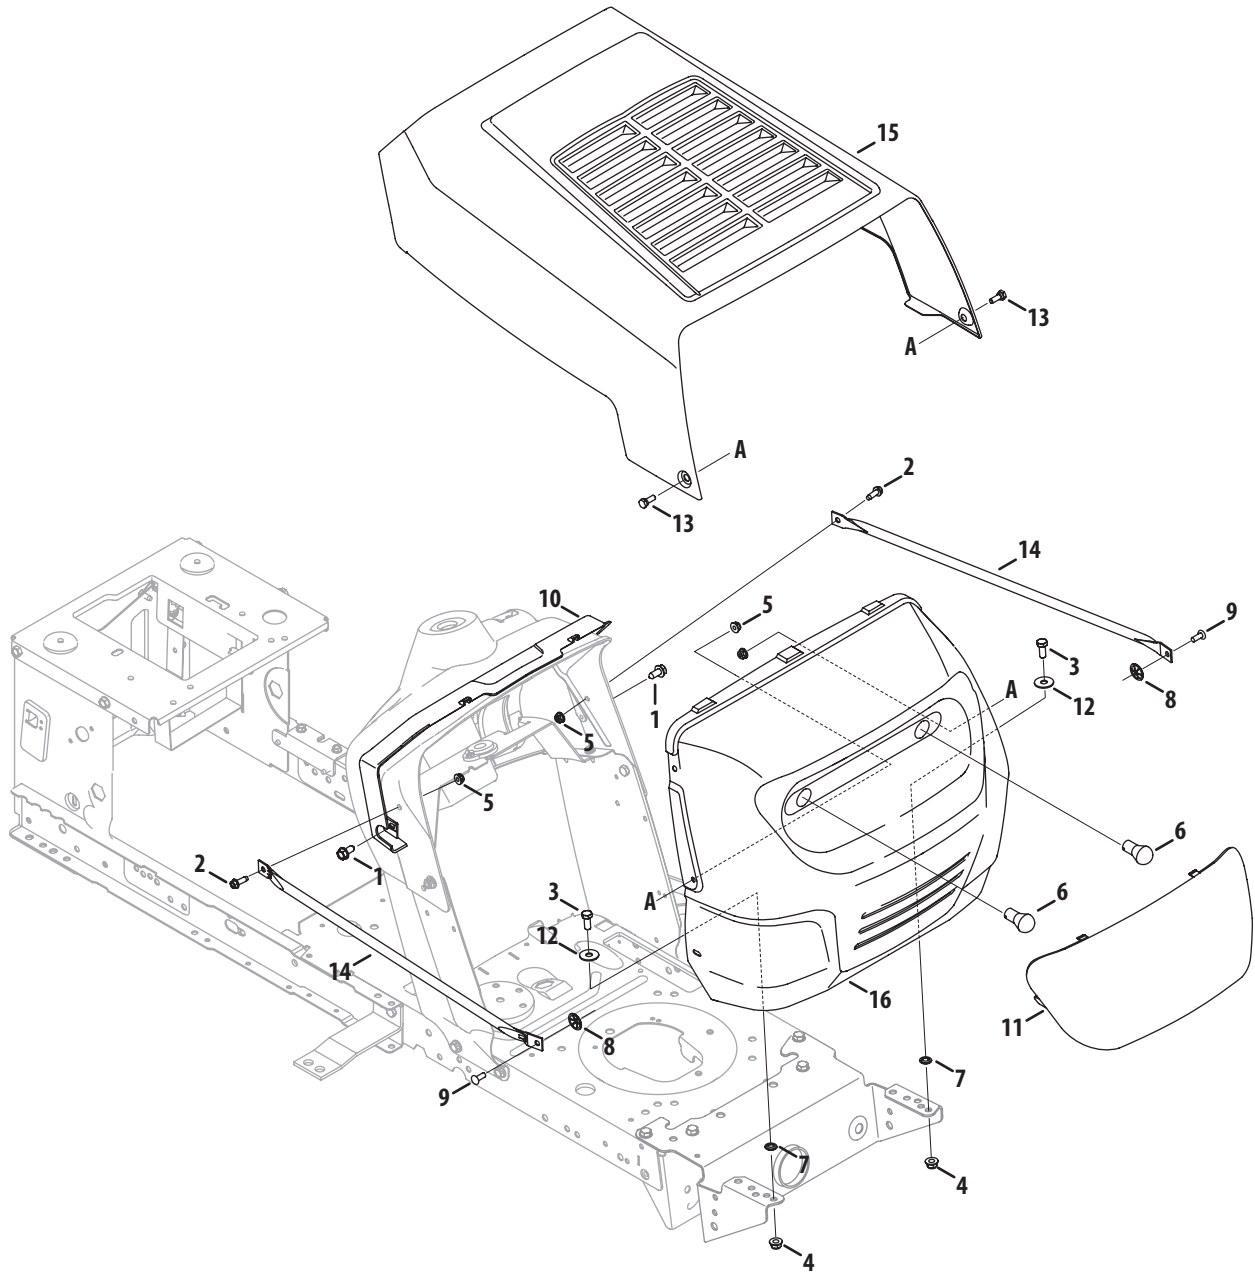

2 Style Hood

Ref.	Part Number	Description
1	710-04484	Screw, 5/16-18 x .750
2	710-0642	Screw, 1/4-20 x .750
3	710-3008	Hex Screw, 5/16-18 x .75
4	712-04063	Flangelock Nut, 5/16-18
5	712-04064	Flangelock Nut, 1/4-20
6	925-0963	Miniature Lamp 12V Socket
7	726-0201	Speed Nut, .3125
8	926-04012	Push-On Nut, .25
9	728-0162	Flat Head Rivet, 1/4"
10	731-05012B	Dash
11	731-06042	Lens
12	736-3078	Flat Washer, .344 x 1.0 x .063
13	938-0952A	Shoulder Bolt, 1/4-20 x .375 x .125
14	749-04220	Grill Support Rod
15	783-04608	Hood
16	783-05656	Grill

NOTE: Tractor features vary by model. NOT all parts listed above and pictured on the previous page are standard equipment.