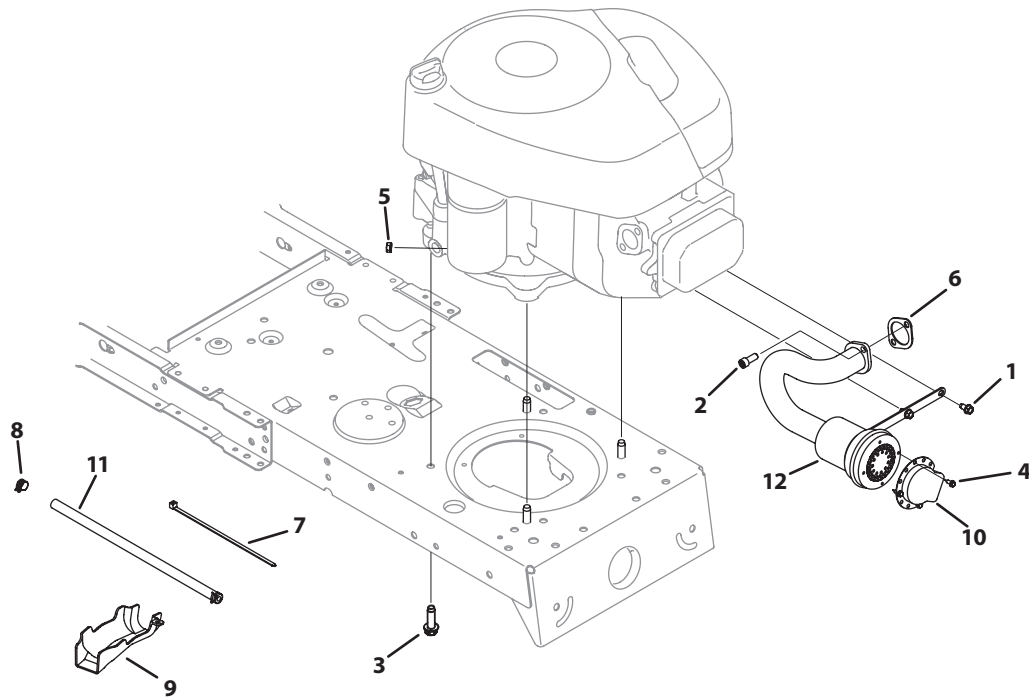

Ref.	Part Number	Description
1	710-0599	Screw, 1/4-20 x .500
2	710-1314A	Socket Screw, 5/16-18 x .750
3	710-04683	Screw, 3/8-16 x 1.0
4	710-0227	Screw, 8-18 x .500
5	712-0271	Sems Nut, 1/4-20
6	BS-692236	Exhaust Gasket, 10 HP Briggs
7	725-0157	Cable Tie
8	726-0205	Clamp Hose, .490 diameter
9	731-05628	Oil Drain Sleeve
10	751B222261	Muffler Deflector
11	751-10349-28	Fuel Hose, Low Permeation
12	751-9986A	Muffler

NOTE: Tractor features vary by model. NOT all parts listed and pictured above are standard equipment.