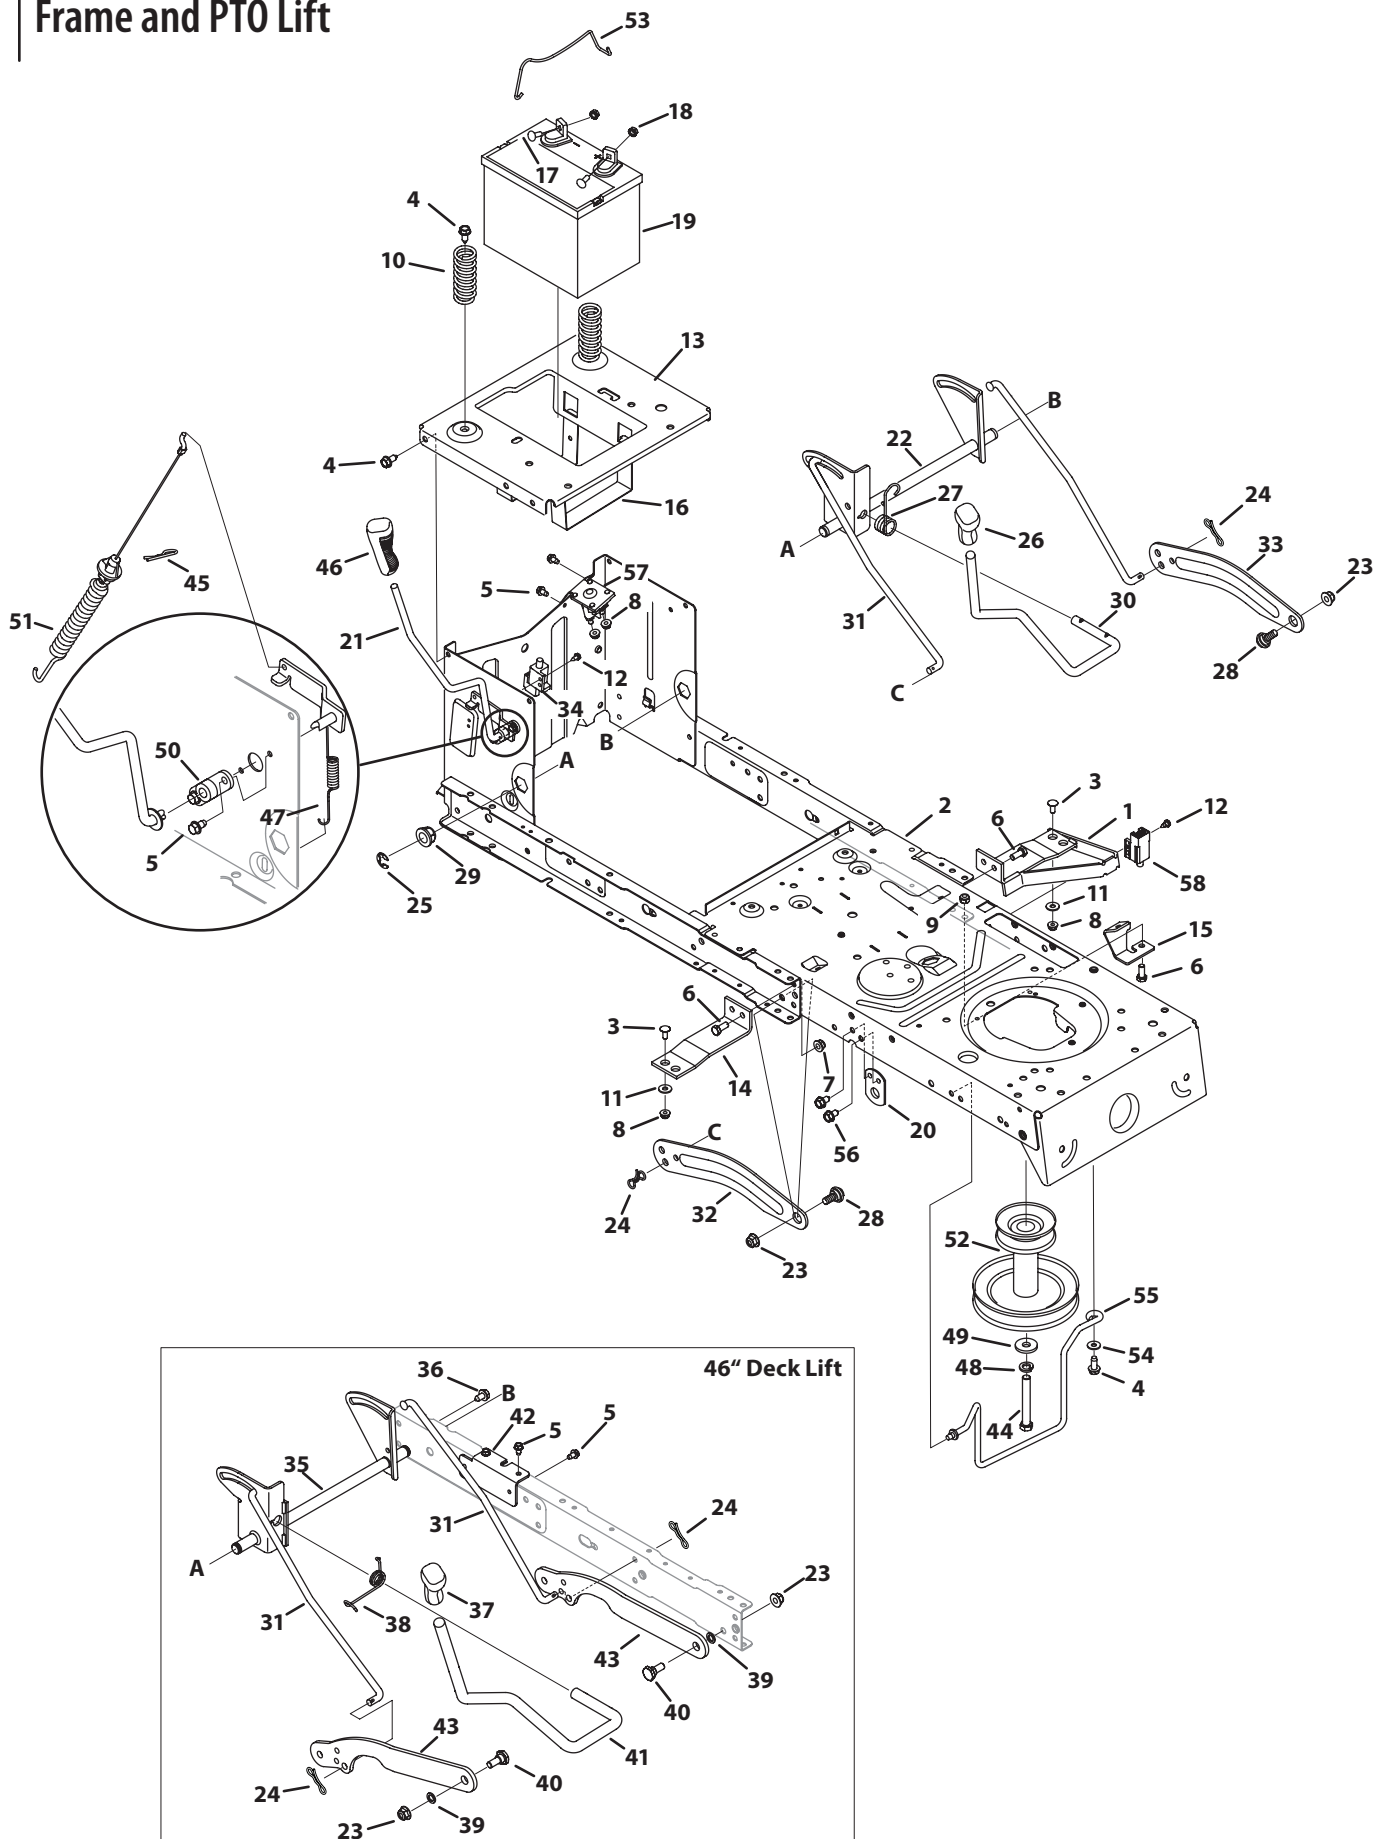

Frame and PTO Lift

Frame and PTO Lift

Ref.	Part Number	Description	Ref.	Part Number	Description
1	683-04195	Support Bracket	32	783-04494C	38/42" Lift Arm, RH
2	683-04649	Frame Assembly	33	783-04711C	38/42" Lift Arm, LH
3	710-0134	Screw Carriage, 1/4-20 x .62	34	725-04363	Switch Interlock
4	710-04484	Screw 5/16-18 x .750	35	683-04334	Lift Assembly, 46"
5	710-0599	Screw, 1/4-20 x .500	36	710-0604A	Screw, 5/16-18 x .625
6	710-3008	Hex Screw, 5/16-18 x .75	37	720-0298	Handle Grip, 5/8
7	712-04063	Flangelock Nut, 5/16-18	38	732-04438	Torsion Spring Handle, 46"
8	712-04064	Flangelock Nut, 1/4-20	39	936-0140	Flat Washer, .385 x .62 x .063
9	912-0429	Hexlock Nut, 5/16-18	40	938-0380	Shoulder Bolt, 3/8-16 x .500 x .270
10	732-04035	Compression Spacer, 1.28 x 3.125	41	747-04653	46" Lift Handle
11	736-0173	Flat Washer, .28 x .74 x .063	42	783-05389A	Frame Brace Bracket
12	738-04237A	Shoulder Spacer, 10-32 x .500	43	783-0678C	Lift Deck Link
13	783-04548D	Seat Frame Bracket	44	710-04607	Hex Screw, 7/16-20 x 2.75, 46"
14	783-04637	Running Board Bracket		710-04608	Hex Screw, 7/16-20 x 3.25, 38/42"
15	783-04753	Support Frame Bracket	45	914-0145	Click Pin, .092 x 1.64
16	783-04869A	Battery Bracket	46	720-04049A	Handle Grip, 3/8
17	710-04666	Hex Head Flange, 1/4-20 x .75	47	732-04276A	PTO Spring Extension
18	712-0271	Sems Nut, 1/4-20	48	936-0171	Regular Duty Washer Lock, 7/16
19	925-1707D	230 CCA Battery	49	736-0322	Flat Washer, .450 x 1.250 x .164
20	783-04536B	Support Bracket	50	741-04119A	PTO Bearing
21	647-04096	PTO Handle Assembly	51	946-04173C	Deck Engage Cable
22	683-04155A	Lift Assembly, 38/42"	52	756-04207A	Engine Pulley, 3.39 x 6.12, 46"
23	712-04065	Flangelock Nut, 3/8-16		756-04196A	Engine Pulley, 3.39 x 6.12, 38/42"
24	714-04040	Bow-tie Cotter Pin	53	683-04448	Battery Hold Down Rod
25	716-0106A	E Ring	54	936-0300	Flat Washer, .406 x .875 x .059
26	720-0311	Handle Grip, 1/2	55	747-04332A	38" Belt Keeper
27	732-04225	Torsion Spring		747-04857	42" Belt Keeper
28	738-04130	Shoulder Bolt, 3/8-16 x .625 x .175		683-04414	46" Belt Keeper
29	941-0225	Hex Flange Bearing	56	710-0604A	Screw, 5/16-18.0 x .625
30	747-04282	Deck Lift Handle 38"	57	725-04439	12V Solenoid
	747-05296	Deck Lift Handle 42"	58	925-04039	Screw Mount Interlock Switch
31	747-04393	Lift Rod			

NOTE: Tractor features vary by model. NOT all parts listed above and pictured on the previous page are standard equipment.