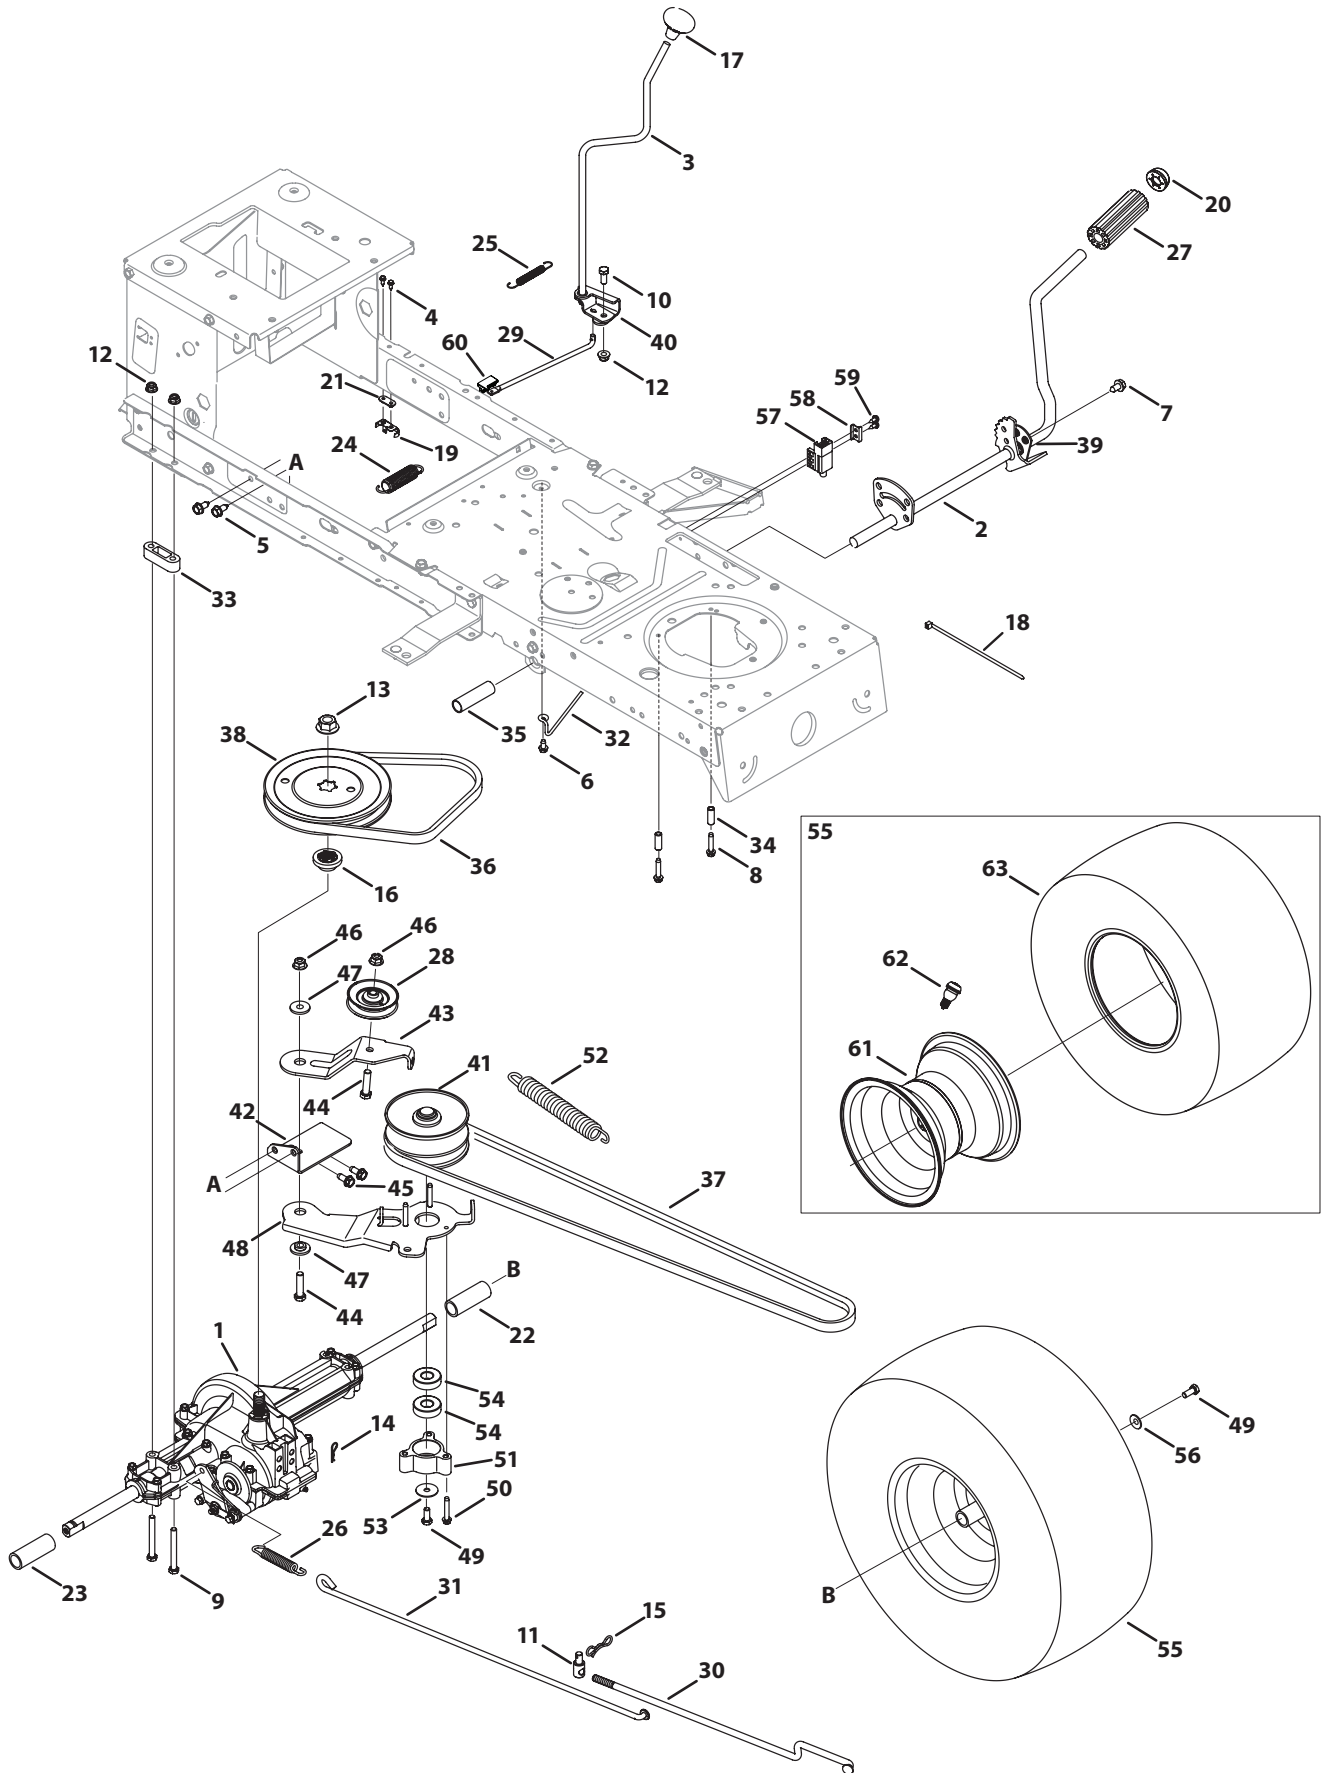

Transmission (Single Speed)

Transmission

Ref.	Part Number	Description	Ref.	Part Number	Description
1	918-04566	Transmission Drive Assembly	33	948-0334	Spacer, T-Axle, 46" Only
2	647-04034C	Pedal Assembly	34	750-0566A	Spacer, .260 x .375 x 1.030 LG
3	647-04266	Shaft Lever Assembly	35	750-0802	Spacer, .640 ID x .76 OD x 2.63
4	710-0227	Screw, 8-18:0.500	36	954-0241A	V Belt, 5L 35.25 POLY
5	710-04484	Screw, 5/16-18 x .750	37	954-04249A	V Belt, 5L 70.90 POLY
6	710-0599	Screw, 1/4-20 x 0.500	38	956-04002	V Pulley 7.25 DIA SPUN
7	710-0604A	Screw, 5/16-18 x 0.625	39	783-04536B	Pedal Support Bracket
8	710-0809	Screw, 1/4-20 x 1.250	40	783-04595A	Shaft Adjust Bracket
9	710-1266	Hex Screw, 5/16-18 x .625	41	956-04015A	Variable Speed Pulley Assembly
	710-0176	Hex Screw, 5/16-18 x 2.75	42	683-04176A	Transmission Bracket Assembly
10	710-3008	Hex Screw, 5/16-18 x .75	43	683-04207	Idler Bracket Assembly
11	911-04075A	Ferrule, 3/8-24 X .375 DIA.	44	710-0347	Hex Screw, 3/8-16 x 1.75
12	712-04063	Flangelock Nut, 5/16-18	45	710-1260A	Screw, 5/16-18 x 0.750
13	712-0700	Flange Nut, 9/16-18	46	712-04065	Flangelock Nut, 3/8-16
14	914-0209	Cotter Pin INT- .125 DIA	47	938-0347	Shoulder Spacer, .625 ID x .169
15	714-04040	Bow-Tie Cotter Pin, 72	48	683-04206	Bracket Assembly
16	718-04407	Pulley Hub, 5/8 SPLINE	49	710-0627	Hex Screw, 5/16-24 x .750
17	720-04028	Shift Knob	50	710-0778	Screw, 1/4-20 x 1.500
18	725-0157	Cable Tie	51	718-04261	Bearing Cup
19	725-1644	Short Spring Switch	52	732-04746	Extension Spring, .94 OD x 6.75 LG
20	726-0214	Push Cap, 5/8	53	736-0362	Flat Washer, .330 x 1.25 x .06:HT
21	926-0320	Plate Insulator Nut	54	941-0600	Ball Bearing, 17 x 40 x 12
22	731-04602	Sleeve, .758 x .821 x 3.3125	55	634-04324	Wheel, 20 x 8 x 8, 38"
23	731-04604	Sleeve, .758 x .821 x 2.4375		634-0104	Wheel, 20 x 8 x 8, 42/46"
24	732-04306	Spring Extension, .80 OD x 3.28 LG	56	736-0242	Bell Washer, .340 x .872 x .060
25	732-04488	Spring Extension, .38 OD x 3.25 LG	57	725-04363	Switch Interlock
26	732-0716D	Spring Extension, .59 OD x 4.00 LG	58	17962	Plate Switch
27	735-0239	Foot Pad, 4.0 LONG	59	738-04237A	Shoulder Screw, #10-32 x .500
28	756-04325	Idler Pulley	60	731-06894	Shift Plate Bearing
29	747-05243	Shift Rod, 46"	61	634-04369	Rim, 8.0 x 7.0 x .750, 38/42/46"
	747-05244	Shift Rod, 38/42"	62	934-0255	Valve, tubeless Air
30	747-05186	Variable Speed Control Rod	63	734-1730	Tire, 20 X 8 X 8 Sq Shldr, 42/46"
31	747-05188	Brake Rod		734-04241	Tire, 20 X 8 X 8 Rd Shldr, 38"
32	747-04969	Belt Keeper Rod			

NOTE: Tractor features vary by model. NOT all parts listed above and pictured on the previous page are standard equipment.