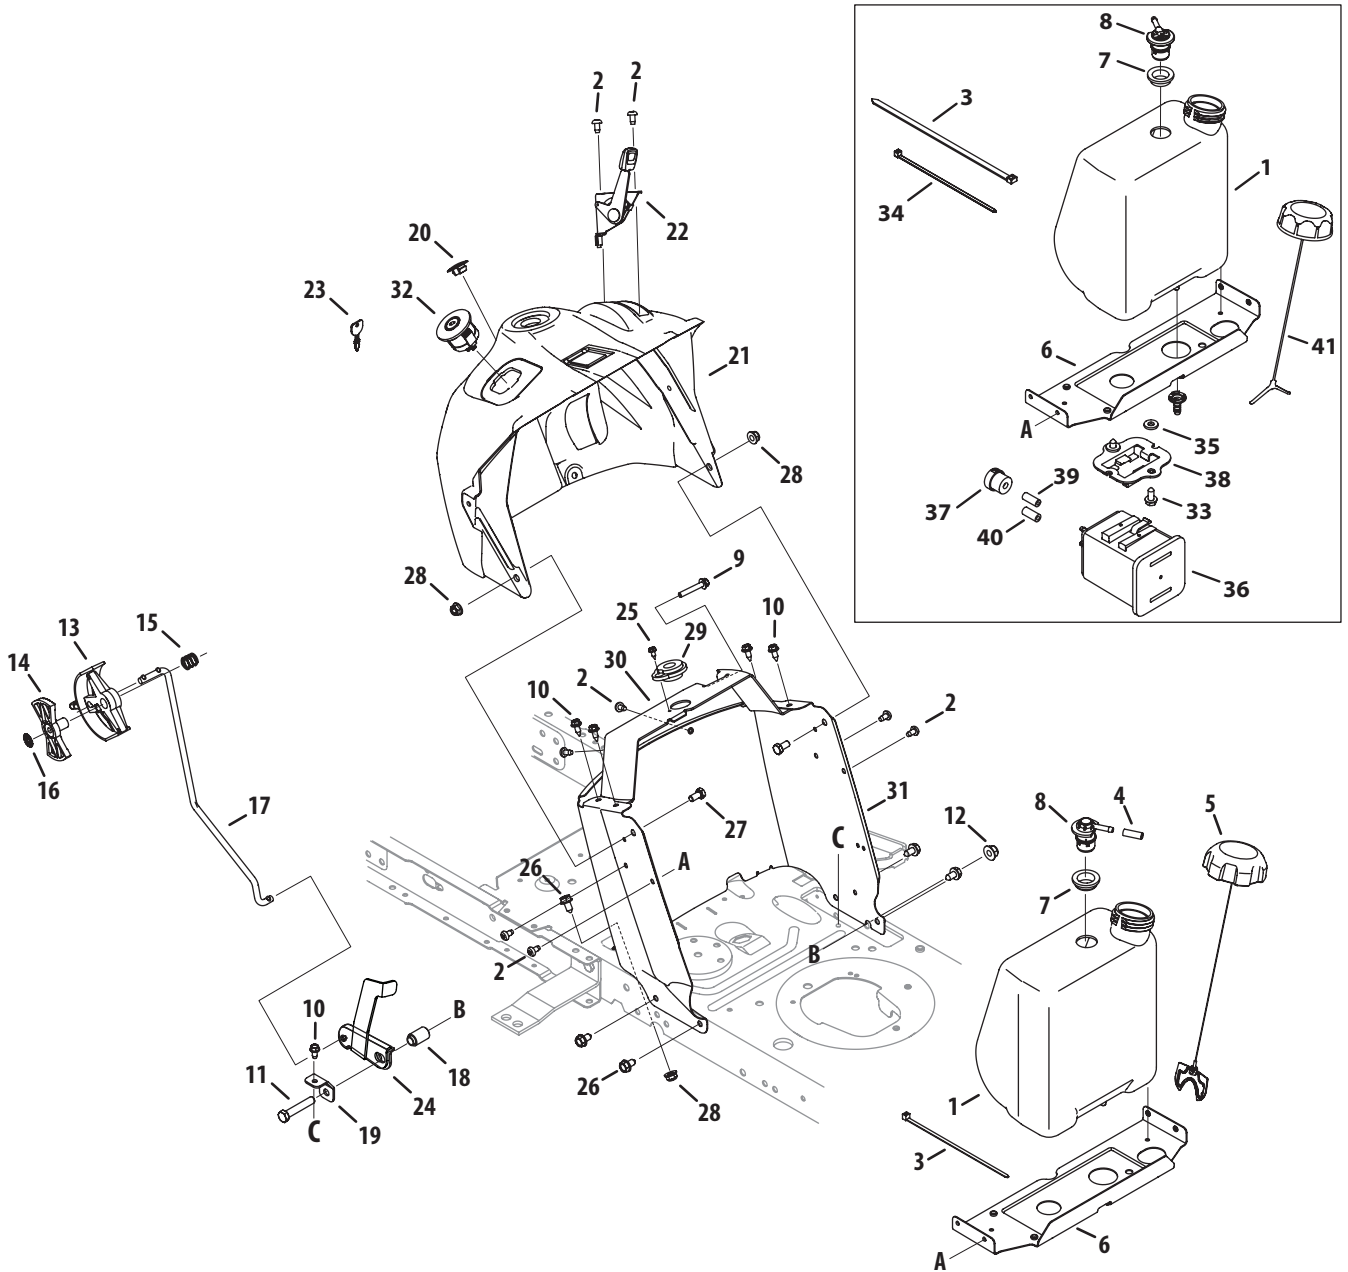

NOTE: Tractor features vary by model. NOT all parts listed above and pictured on the previous page are standard equipment.

2 Style Dash

Ref.	Part Number	Description
1	951-04304	Fuel Tank, 1.36 Gal.
2	710-05070	Screw, Tap, 1/4-20, 0.500
3	726-0230	Cable Tie, 36.0 Long
4	751-12089-28	Hose Vent
5	951-12179A	Fuel Cap, 2.25"
6	783-07083	Gas Tank Support Bracket
7	735-04081	Rubber Grommet, 23 x 3.55
8	751-12118	Rollover Valve
9	710-05237	Hex Screw, 1/4-20 x 1.50
10	710-1652	Tap Screw, 1/4-20, 0.625
11	710-3144	Hex Screw, 3/8-16, 2.00, Gr5, Std
12	712-04065	Flange Lock Nut, 3/8-16
13	731-07885A	Shift Lever
14	731-07965	Index Control
15	732-04877	Compr. Spring, .685 OD x .63
16	736-3006	Lock Washer, 1/4
17	747-05398	Speed Selector Control Rod
18	750-04465C	FlnG Spacer, .390 X .671 X 1.095
19	783-06823	Speed Latch
20	731-05265	Choke Plug
21	931-08542	Dash, Upper

Ref.	Part Number	Description
22	746-04367	Throttle/Choke Cable Assembly
23	925-1745A	Key
24	783-06991	Speed Latch - No RMC
25	910-0224	Screw, #10-16 x .500
26	710-0604A	Tap Screw, 5/16-18, 0.625
27	710-3025	Hex Screw, 5/16-18 x .625
28	712-04063	Flange Lock Nut, 5/16-18
29	741-0587	Bearing, .628 ID x 1.36
30	783-06785A	Bracket, Steering Support
31	783-06811	Dash, Lower NWNDW
32	925-04659	Key Switch
33	710-04484	Screw, 5/16-18 x .750
34	725-0157	Cable Tie
35	936-3008	Flat Washer, .344 x .750 x .120
36	951-10589	5 Gallon Carbon Canister
37	951-10590	Vent Filter Canister
38	951-10610	Canister Adaptor Bracket
39	751-10749-30	Hose, Fuel, Low Perm., White
40	751-10750	Hose, Fuel, Low Perm., Yellow
41	951-12426	Fuel Cap, 2.25"
—	725-04567G	Harness, LT-5, NRMC, Dual