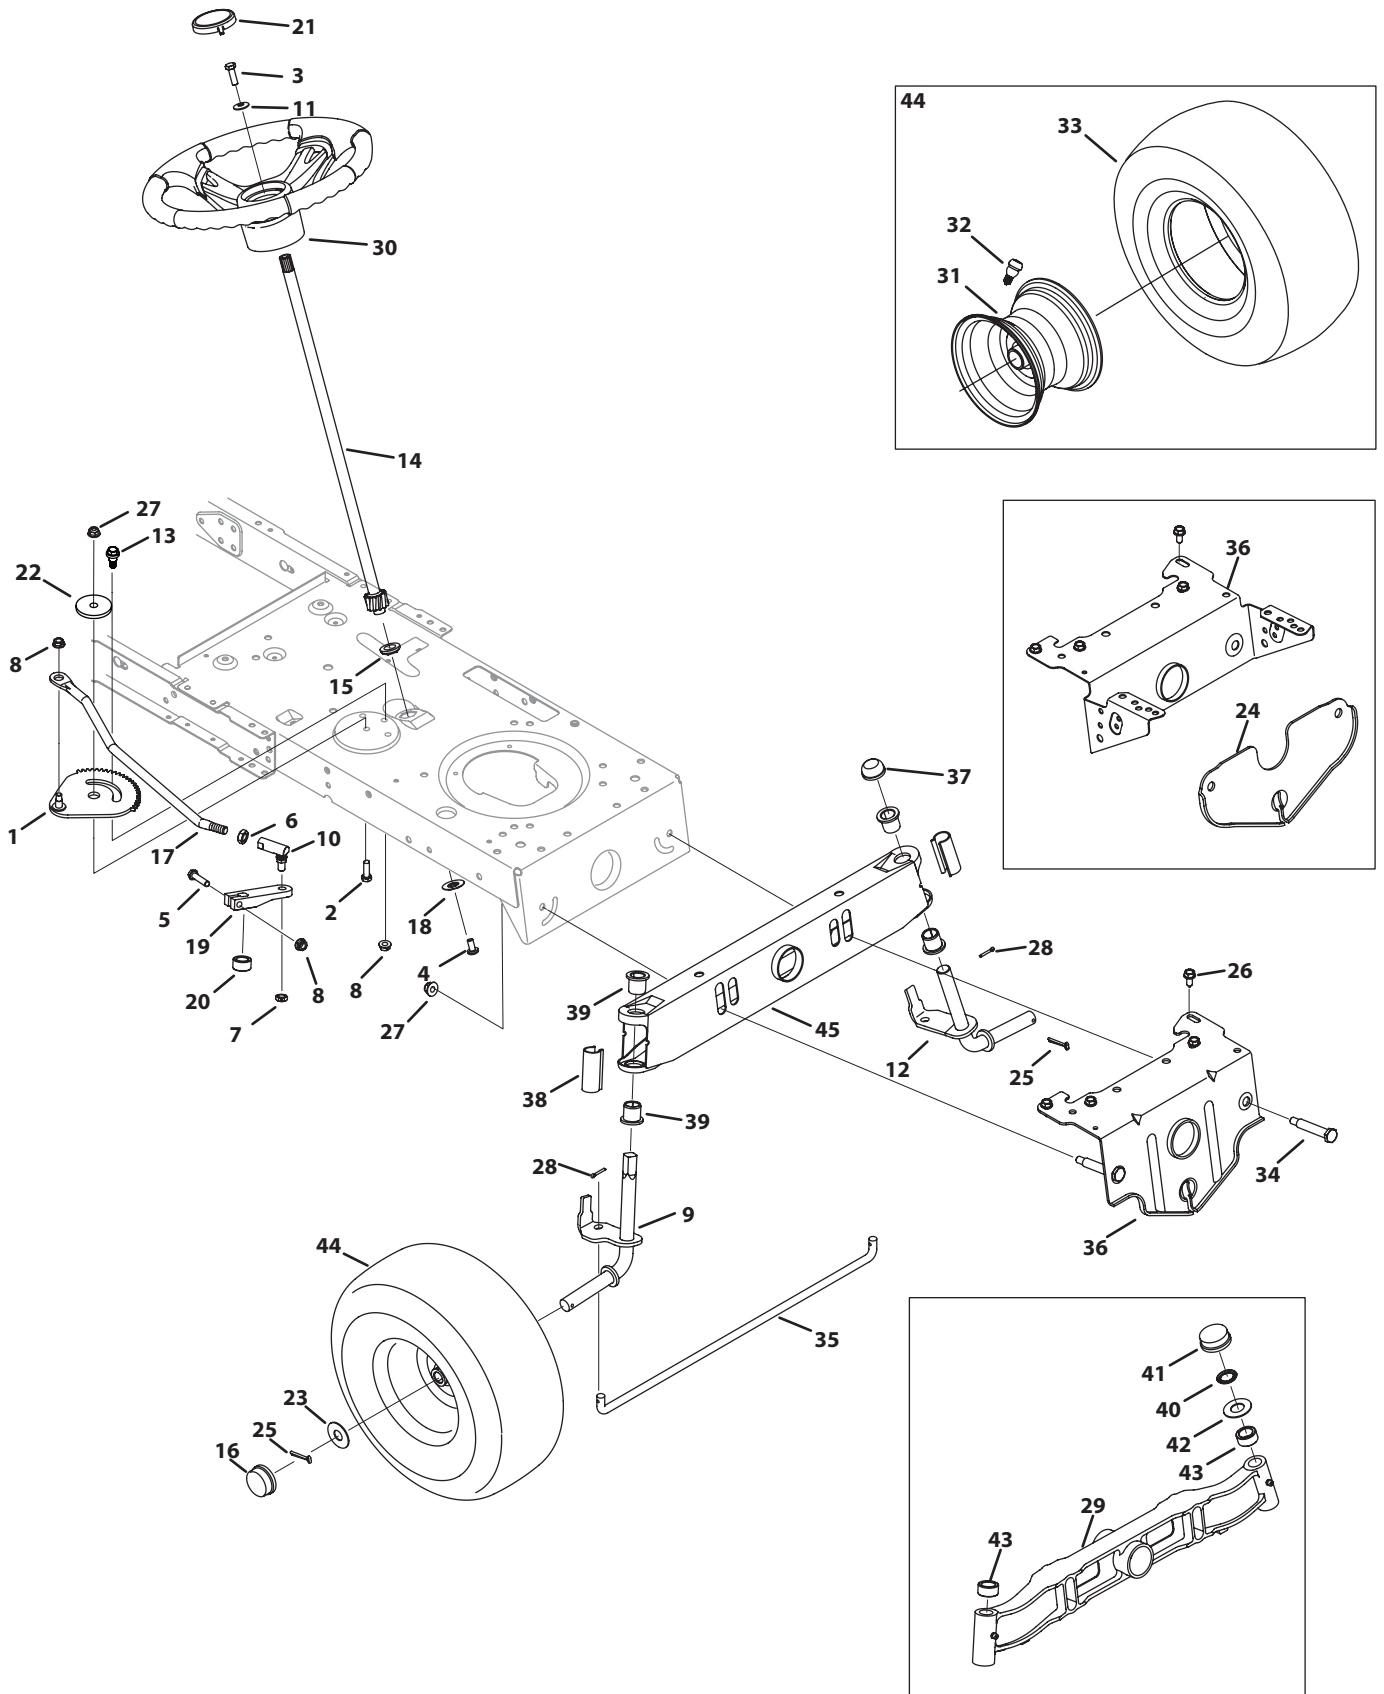

Front End Steering

Front End Steering

Ref.	Part Number	Description	Ref.	Part Number	Description
1	617-04094	Front Steering Gear Assembly	25	714-04039A	Cotter Pin, 5/32 x 1.25
2	710-0514	Hex Screw, 3/8-16 x 1.00	26	710-04484	Screw, 5/16-18 x .750
3	710-0643	Hex Screw, 5/16-18 x 1.00, Lock	27	712-04065	Flangelock Nut, 3/8-16
4	710-1309	Machine Screw, 5/16-18 x .750	28	914-0474	Cotter Pin, .125 x .75
5	710-3180	Hex Screw, 5/16-18 x 1.75	29	919-04177A	Pivot Axle, Cast
6	912-0240	Jam Nut, 7/16-20	30	631-04028	Steering Wheel
7	912-0214	Jamlock Nut, 3/8-24		631-04560	Steering Wheel Soft Grip
8	712-04063	Flangelock Nut, 5/16-18	31	934-04081	Rim Asm, 6.0 x 4.5, 42/38" Deck
9	638-04008P	Front RH Axle		634-04634	Rim Asm, 6.0 x 4.5, 46" Deck
	938-04013	46" Front RH Axle	32	934-0255	Valve, tubeless Air
10	923-0448A	Ball Joint, 7/16-20	33	734-1731	Tire, 15 X 6 X 6 Sq Shldr 42/46"
11	736-0242	Bell Washer, .340 x .872 x .060		734-04240A	Tire, 15 X 6 X 6 Rd Shldr, 38"
12	938-04007A	Front LH Axle	34	738-04128	Shoulder Bolt, 3/8-16 x .500 x 2.38
	938-04014A	46" Front LH Axle	35	747-04299A	Fixed Rod
13	738-04141	Shoulder Bolt, 5/16-18 x .435 x .350	36	783-05326B	Pivot Bar Bracket
14	738-0919A	Steering Shaft, 5/8 x 22.08		783-04601C	Pivot Bar Bracket
15	941-04124	Flange Bearing, 5/8	37	726-0341	Push Cap, 3/4
16	931-0484A	Hub Cap	38	731-04057A	Standard Axle Cap
17	747-05385	Steering Link	39	741-0660A	Flange Bearing, .760 x .941 x 1.0
18	948-0389	Cap, 1.25 x .16	40	726-04035	Push Nut, 3/4
19	748-04065	Steering Block	41	731-04693	Hub Cap
20	748-04068	Spacer, .71 x .125 x .56	42	936-0316	Flat Washer, .78 x 1.59 x .060
21	731-04681	Cap, Troy-Bilt	43	748-04068	Spacer, .71 x .125 x .56
	731-04039	Cap	44	634-04086	Wheel Assembly, 42"
	731-04040	Sprig Cap		634-04325	Wheel Assembly, 38"
22	738-04162A	Shoulder Spacer, .884 x .190		634-04639	Wheel Assembly, 46"
23	736-04228A	Flat Washer, .781 x 1.590	45	683-0128B	Pivot Axle
24	783-04568	Front Deck Hanger Bracket			

NOTE: Tractor features vary by model. NOT all parts listed above and pictured on the previous page are standard equipment.