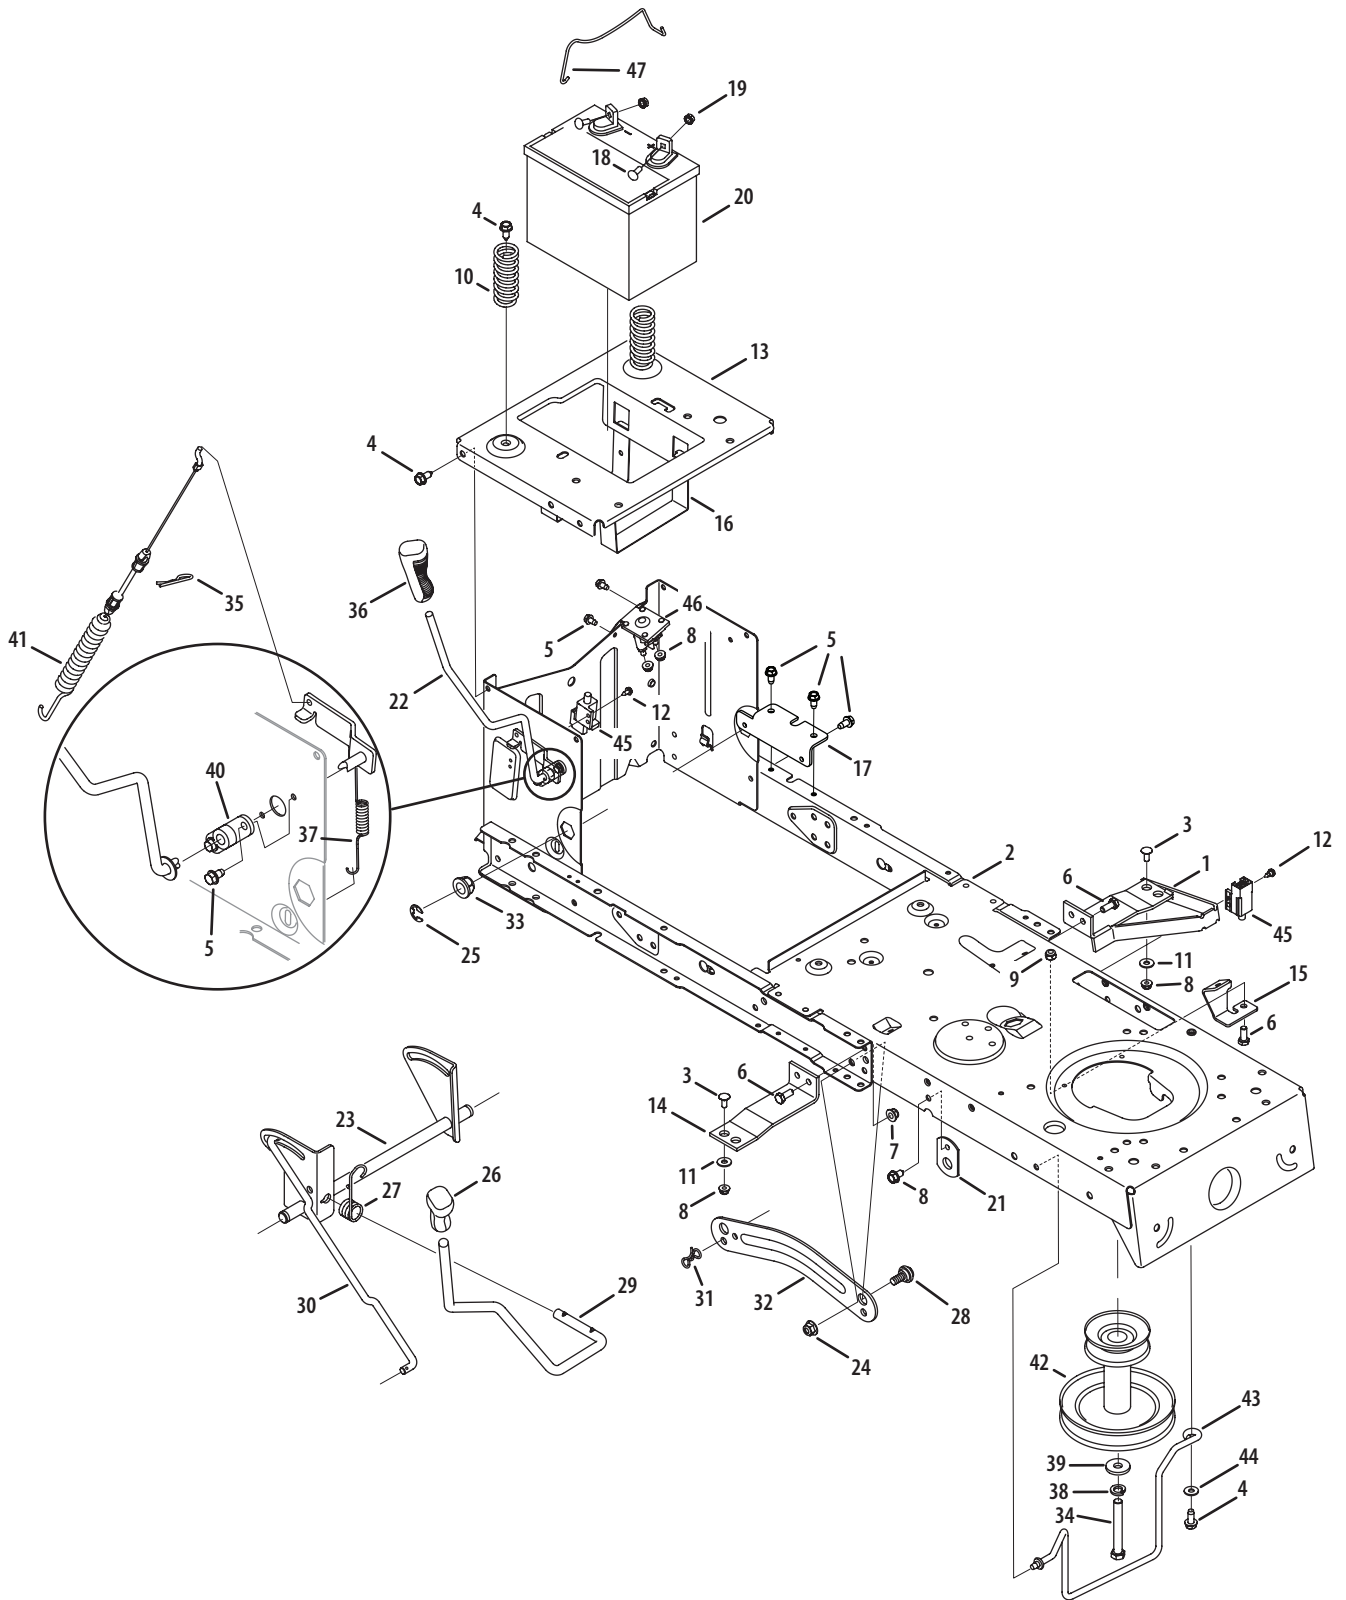

Frame and PTO Lift

Frame and PTO Lift

Ref. No.	Part No.	Description	Ref. No.	Part No.	Description
1	683-04195	Support Bracket	25	716-0106A	E Ring
2	683-04649	Frame Assembly	26	720-0311	Handle Grip, 1/2
3	710-0134	Screw Carriage, 1/4-20 x .62	27	732-04225	Torsion Spring
4	710-04484	Screw 5/16-18 x .750	28	738-04130	Shoulder Bolt, 3/8-16 x .625 x .175
5	710-0599	Screw, 1/4-20 x .500	29	747-04282	Deck Lift Handle
6	710-3008	Hex Screw, 5/16-18 x .75	30	747-04393	Lift Rod
7	712-04063	Flange Lock Nut, 5/16-18	31	714-04040	Bow-tie Cotter Pin
8	712-04064	Flange Lock Nut, 1/4-20	32	783-04494C	Lift Arm, RH
9	912-0429	Hexlock Nut, 5/16-18		783-04711C	Lift Arm, LH
10	732-04035	Compression Spacer, 1.28 x 3.125	33	941-0225	Hex Flange Bearing
11	736-0173	Flat Washer, .28 x .74 x .063	34	710-04608	Hex Screw, 7/16-20 x 3.25
12	738-04237A	Shoulder Spacer, 10-32 x .500	35	914-0145	Click Pin, .092 x 1.64
13	783-04548D	Seat Frame Bracket	36	720-04049A	Handle Grip, 3/8
14	783-04637	Running Board Bracket	37	732-04276A	PTO Spring Extension
15	783-04753	Support Frame Bracket	38	936-0171	Regular Duty Washer Lock, 7/16
16	783-04869A	Battery Bracket	39	736-0322	Flat Washer, .450 x 1.250 x .164
17	783-05389A	Brace Frame Bracket	40	741-04119A	PTO Bearing
18	710-04666	Hex Head Flange, 1/4-20 x .75	41	946-04173C	Deck Engage Cable
19	712-0271	Sems Nut, 1/4-20	42	756-04196A	Engine Pulley, 3.39 x 6.12
20	925-1707D	230 CCA Battery	43	747-04332A	Belt Keeper
21	783-04536B	Support Bracket	44	936-0300	Flat Washer, .406 x .875 x .059
22	647-04096	PTO Handle Assembly	45	725-04363	Switch Interlock
23	683-04155A	Lift Assembly	46	725-04439	12V Solenoid
24	712-04065	Flange Lock Nut, 3/8-16	47	683-04448	Rod Asm, Batt, Lt-5

NOTE, Tractor features vary by model. NOT all parts listed above and pictured on the previous page are standard equipment.