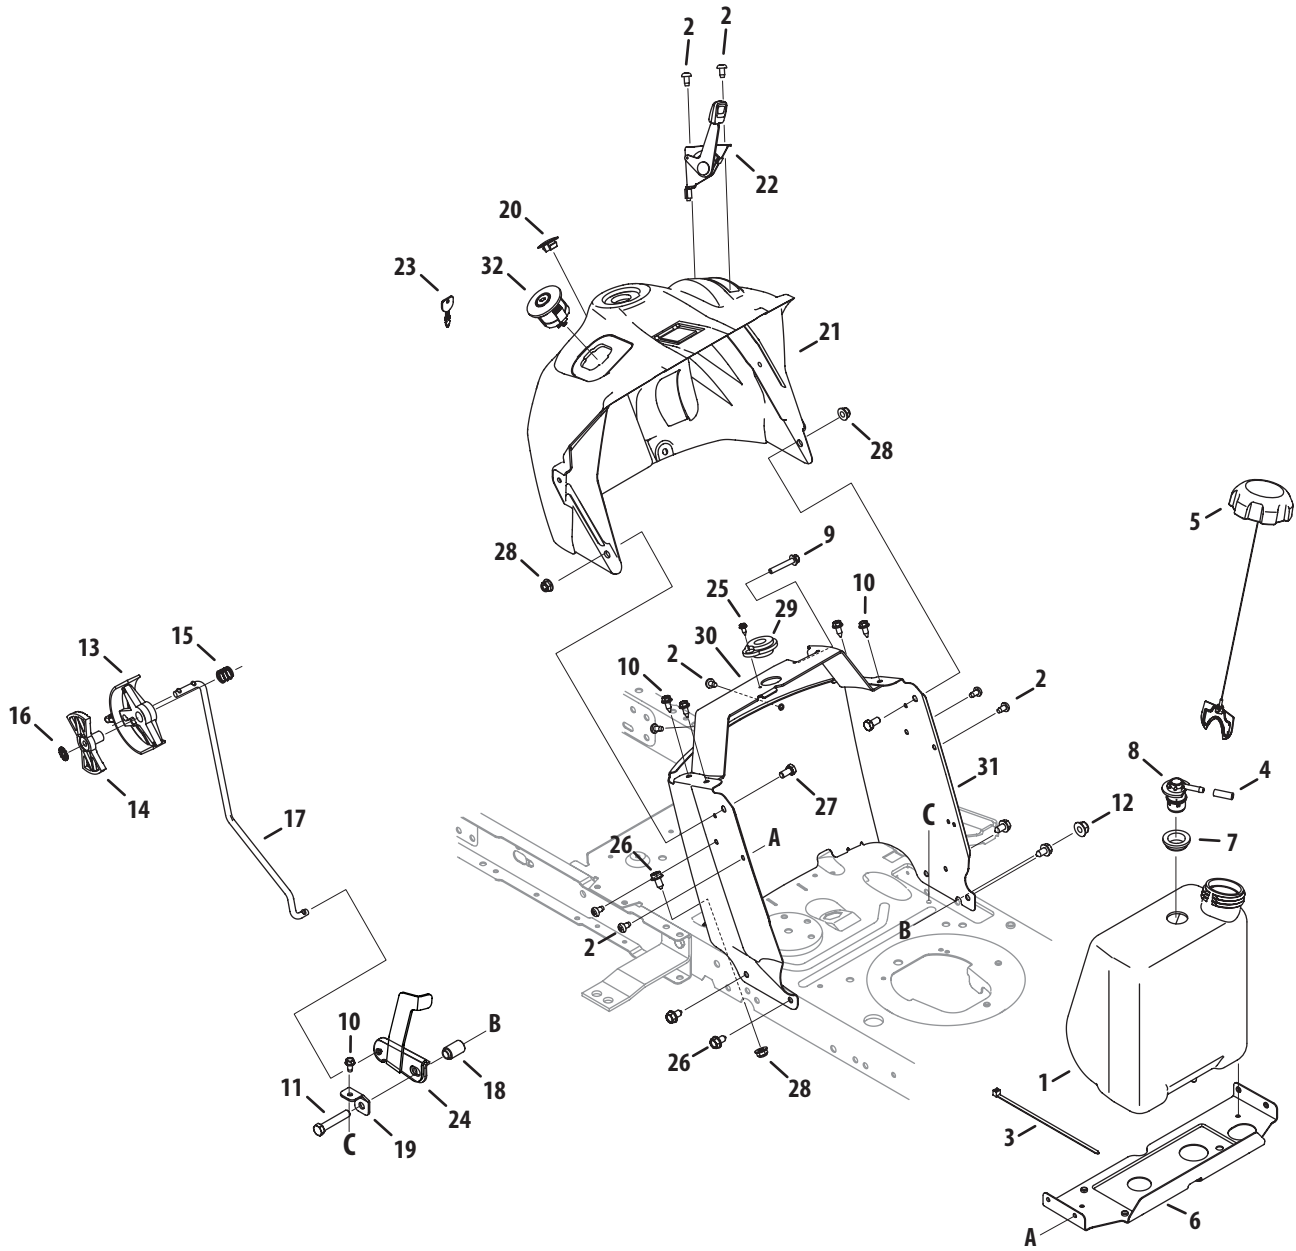

# Hood

- Attachments:  
Bagger.....OEM-190-180A  
Bumper Kit.....OEM-190-679  
Mulch Kit.....OEM-190-116  
Snow Blade.....OEM-190-833  
Snow Thrower.OEM-190-032

Ref. No.	Part No.	Description
1	931-04472	Grill Assembly
2	710-04484	Screw, Tap, 5/16-18, .750
3	710-0642	Screw, Tap, 1/4-20, 0.750
4	710-3008	Hex Screw, 5/16-18, .75
5	712-04063	Flange Lock Nut, 5/16-18
6	712-04064	Flange Lock Nut, 1/4-20
7	926-04012	Nut, push-On, .25 Dia
8	728-0162	Rivet, flat Head 1/4"
9	731-05012B	Collar, dash, 0/2 Style
10	938-0952A	Bolt, Shoulder, .375 X .125
11	749-04220	Grill Support Rod
12	783-04608	Hood
13	783-05027	Front Pivot Support Bracket
14	783-06682	Support Bracket

# Dash

Ref. No.	Part No.	Description
1	951-04304	Fuel Tank, 1.36 Gal.
2	710-05070	Screw, Tap, 1/4-20, 0.500
3	726-0230	Cable Tie, 36.0 Long
4	751-12089-28	Hose Vent
5	951-12179A	Fuel Cap, 2.25"
6	783-07083	Gas Tank Support Bracket
7	735-04081	Rubber Grommet, 23 x 3.55
8	751-12118	Rollover Valve
9	710-05237	Hex Screw, 1/4-20 x 1.50
10	710-1652	Tap Screw, 1/4-20, 0.625
11	710-3144	Hex Screw, 3/8-16, 2.00, Gr5, Std
12	712-04065	Flange Lock Nut, 3/8-16
13	731-07885A	Shift Lever
14	731-07965	Index Control
15	732-04877	Compr. Spring, .685 OD x .63
16	736-3006	Lock Washer, 1/4
17	747-05398	Speed Selector Control Rod
18	750-04465C	Flange Spacer, .390 X .671 X 1.095
19	783-06823	Speed Latch
20	731-05265	Choke Plug
21	931-08542	Dash, Upper
22	746-04367	Throttle/Choke Cable Assembly
23	925-1745A	Key
24	783-06991	Speed Latch - No RMC
25	910-0224	Screw, #10-16 x .500
26	710-0604A	Tap Screw, 5/16-18, 0.625
27	710-3025	Hex Screw, 5/16-18 x .625
28	712-04063	Flange Lock Nut, 5/16-18
29	741-0587	Bearing, .628 ID x 1.36
30	783-06785A	Bracket, Steering Support
31	783-06811	Dash, Lower NWNDW
32	925-04019	Key Switch