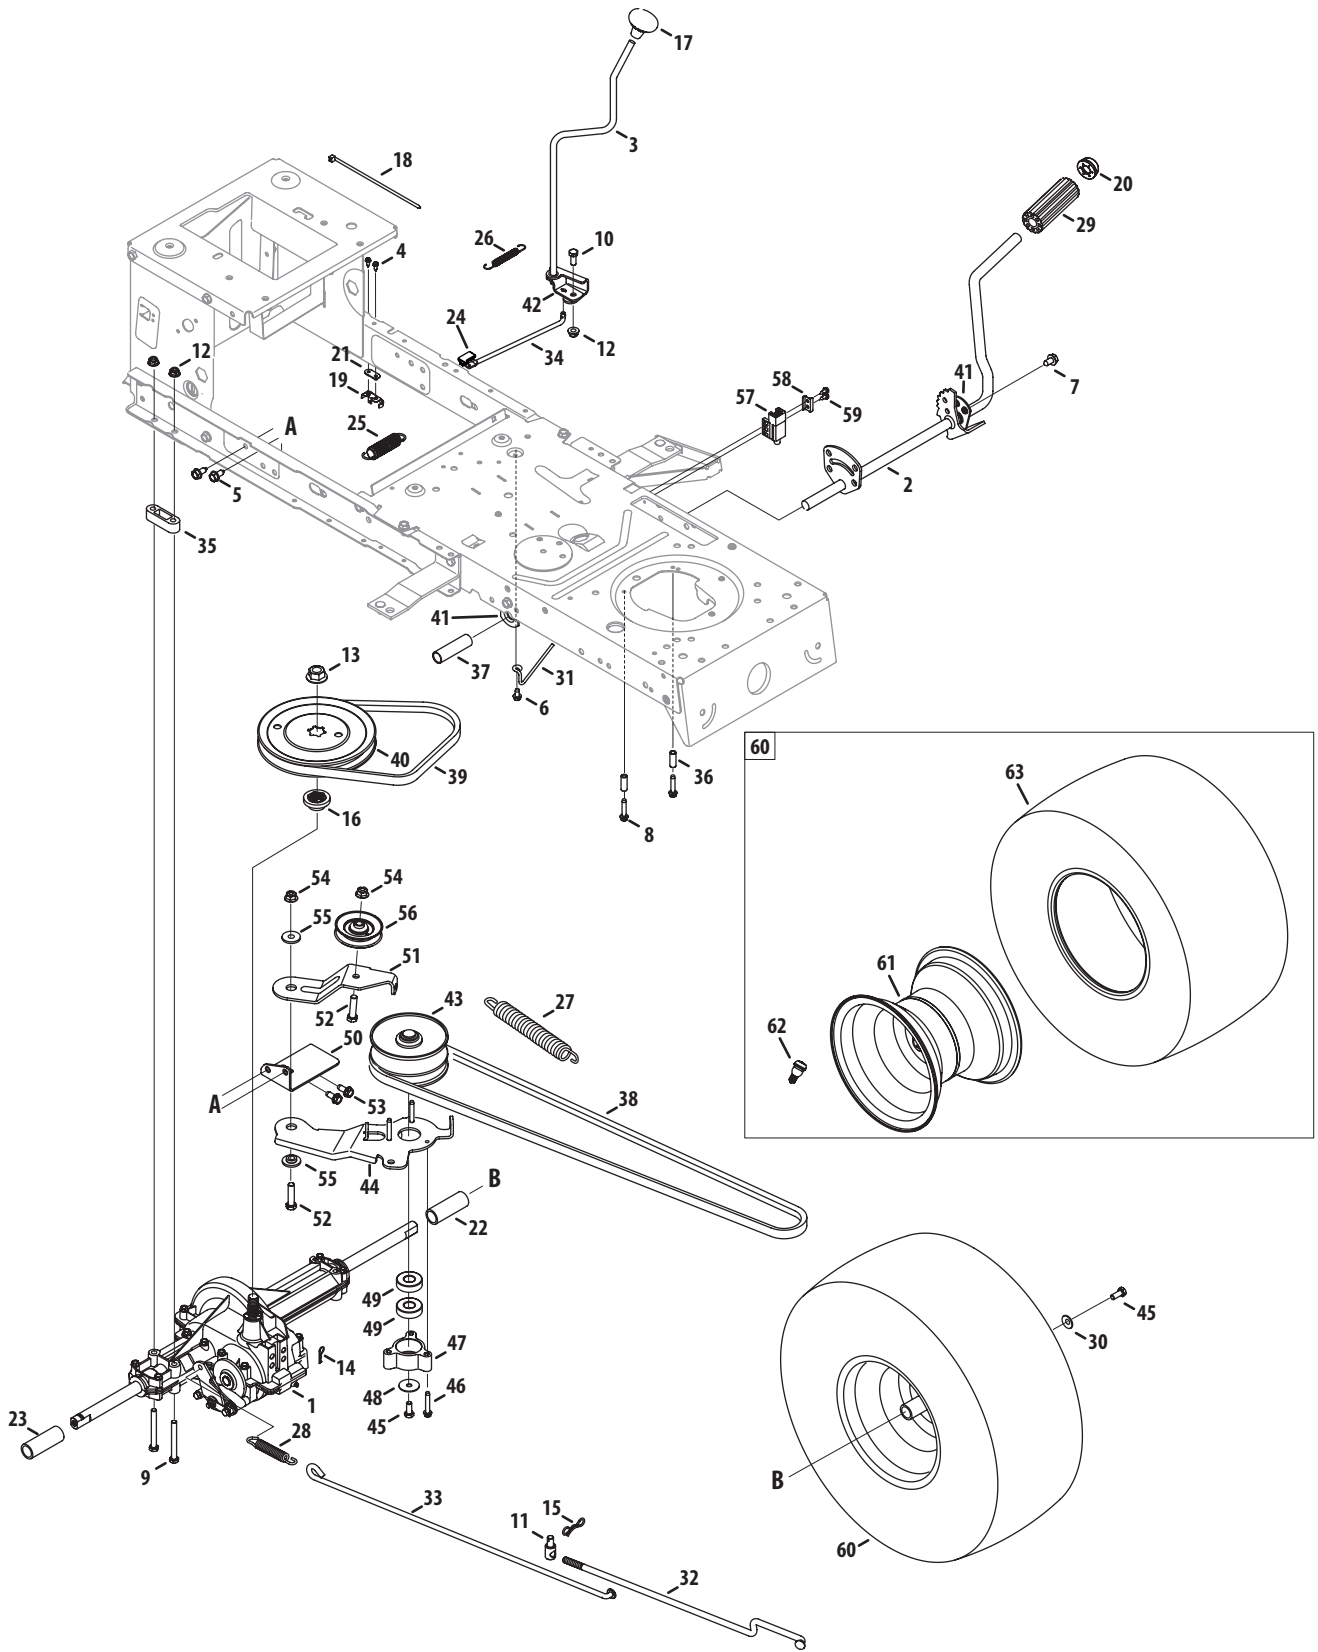

Transmission

Transmission

Ref. No.	Part No.	Description
1	918-04566	Transmission Drive Assembly
2	647-04034C-0637	Pedal Assembly
3	647-04266	Shaft Lever Assembly
4	710-0227	Screw, 8-18, 0.500
5	710-04484	Screw, 5/16-18 x .750
6	710-0599	Screw, 1/4-20 x 0.500
7	710-0604A	Screw, 5/16-18 x 0.625
8	710-0809	Screw, 1/4-20 x 1.250
9	710-1266	Hex Screw, 5/16-18 x .625
10	710-3008	Hex Screw, 5/16-18 x .75
11	911-04075A	Ferrule, 3/8-24 X .375 DIA.
12	712-04063	Flange Lock Nut, 5/16-18
13	712-0700	Flange Nut, 9/16-18
14	914-0209	Cotter Pin INT- .125 DIA
15	714-04040	Bow-Tie Cotter Pin
16	718-04407	Pulley Hub, 5/8 SPLINE
17	720-04028	Shift Knob
18	725-0157	Cable Tie
19	725-1644	Short Spring Switch
20	726-0214	Push Cap, 5/8
21	926-0320	Plate Insulator Nut
22	731-04602	Sleeve, .758 x .821 x 3.3125
23	731-04604	Sleeve, .758 x .821 x 2.4375
24	731-06894	Shift Bearing Plate
25	732-04306	Spring Extension, .80 OD x 3.28 LG
26	732-04488	Spring Extension, .38 OD x 3.25 LG
27	732-04746	Spring Extension, .94 OD x 6.75 LG
28	732-0716D	Spring Extension, .59 OD x 4.00 LG
29	735-0239	Foot Pad, 4.0 LONG
30	736-0242	Bell Washer, .340 x .872 x .060
31	747-04969	Belt Keeper Rod
32	747-05186	Variable Speed Control Rod

Ref. No.	Part No.	Description
33	747-05188	Brake Rod
34	747-05243	Shift Rod
35	948-0334	Spacer, T-Axle
36	750-0566A	Spacer, .260 x .375 x 1.030 LG
37	750-0802	Spacer, .640 ID x .76 OD x 2.63
38	954-04249A	V Belt, 5L, 70.90 POLY
39	954-04265	V Belt, 5LX, 33.8 POLY
40	756-04464	Trans. Pulley
41	783-04536B-0637	Pedal Support Bracket
42	783-04595A	Shaft Adjust Bracket
43	956-04015A	Variable Speed Pulley Assembly
44	753-05147	Bracket Assembly
45	710-0627	Hex Screw, 5/16-24 x .750
46	710-0778	Screw, 1/4-20 x 1.500
47	718-04261	Bearing Cup
48	736-0362	Flat Washer, .330 x 1.25 x .06, HT
49	941-0600	Ball Bearing, 17 x 40 x 12
50	683-04176A	Transmission Bracket Assembly
51	683-04207	Idler Bracket Assembly
52	710-0347	Hex Screw, 3/8-16 x 1.75
53	710-1260A	Screw, 5/16-18 x 0.750
54	712-04065	Flange Lock Nut, 3/8-16
55	938-0347	Shoulder Spacer, .625 ID x .169
56	756-04325	Idler Pulley
57	725-04363	Switch Interlock
58	17962	Plate Switch
59	738-04237A	Shoulder Screw, #10-32 x .500
60	734-0592	Wheel Assembly, 18 x 6.5
61	634-04174	Rim Assembly
62	934-0255	Valve Stem
63	734-0294	Tire, 18 x 6.5 x 8 Sq. Sh.
—	725-04849C	Wiring Harness (<i>Not Shown</i>)

NOTE, Tractor features vary by model. NOT all parts listed above and pictured on the previous page are standard equipment.