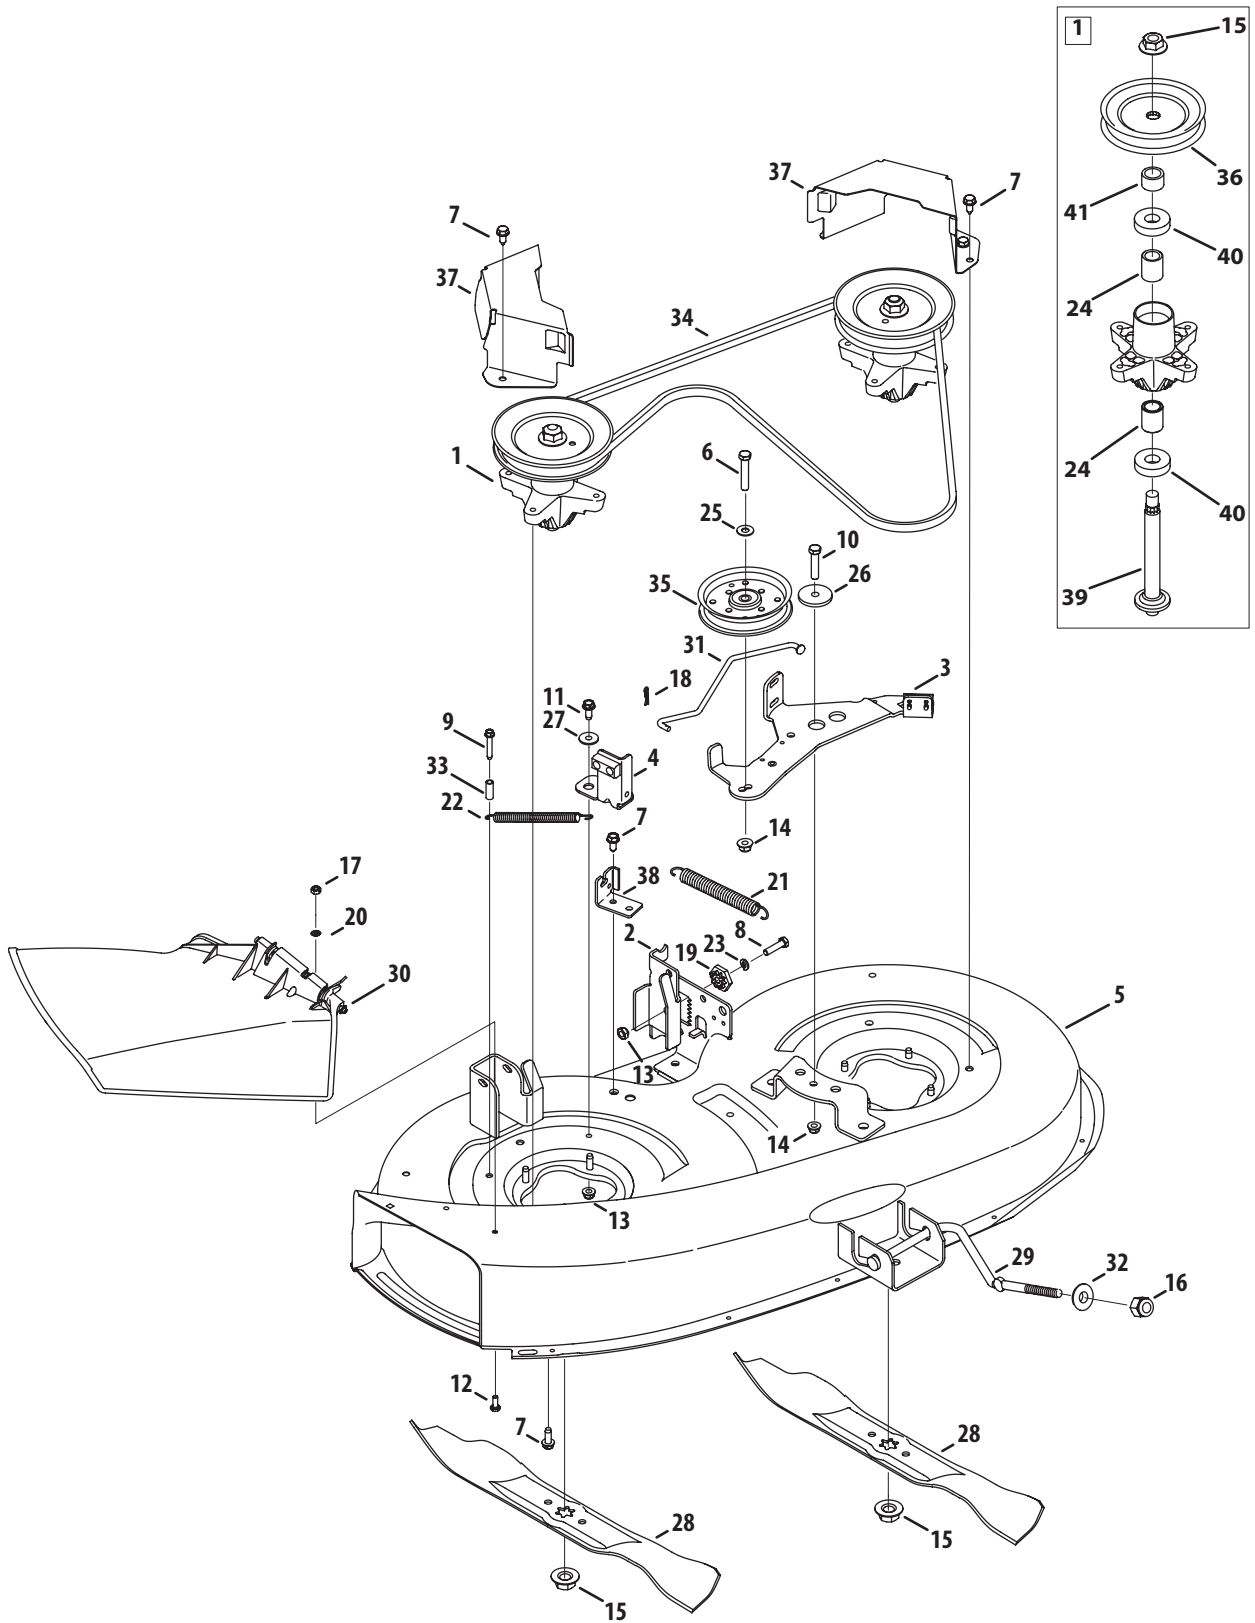

38" Deck

38" Deck

Ref. No.	Part No.	Description	Ref. No.	Part No.	Description
1	918-04474A	5.75" Pulley Spindle Assembly	22	732-04287	Extension Spring, .500 x 6.375
2	683-0254B	LH Deck Hanger Bracket	23	936-0119	Lock Washer, 5/16
3	683-04138B	Deck Brake Assembly	24	750-1000	Spacer, .80 X 1.10 X 1.322 Lg
4	983-04167	Deck Brake Assembly	25	936-0300	Flat Washer, .406 x .875 x .059
5	983-04263	38" Deck Assembly	26	738-04162A	Shoulder Spacer, .8840 x .190
6	710-0347	Hex Screw, 3/8-16 x 1.75	27	738-04166	Shoulder Spacer, .5000 x .1475
7	710-04484	Screw, 5/16-18 x .750	28	942-0610A	3 in 1 Blade
8	710-0528	Hex Screw, 5/16-18 x 1.25	29	747-04322	38" Front Adjust Deck Rod
9	710-0778	Screw, 1/4-20 x 1.50	30	931-1032B	Chute Assembly
10	710-3005	Hex Screw, 3/8-16 x 1.25	31	747-04381	38" Brake Control Rod
11	710-3008	Hex Screw, 5/16-18 x .75	32	748-04069	Deck Lift, Pivot Cup
12	710-0751	Hex Screw, 1/4-20 x .62	33	750-0566A	Spacer, .260 x .375 x 1.030
13	712-04063	Flange Lock Nut, 5/16-18	34	954-04062	V Type Belt
14	712-04065	Flange Lock Nut, 3/8-16	35	756-04129B	Idler Pulley
15	712-0417A	Flange Nut, 5/8-18	36	756-1188	Pul, deck, 5.75 Dia
16	712-04243	Hexlock Nut, 1/2-13	37	783-04602A	Belt Cover
17	712-04064	Flange Lock Nut, 1/4-20	38	783-04740	Deck Engage Cable Bracket
18	914-0104	Cotter Pin, .072 Diameter	39	938-04241	Spindle Shaft, 5.50 Lg
19	917-04074	Deck Adjuster Gear	40	941-0919	Ball Bearing, .787id X 1.85 x.551
20	726-0233	Push Nut, .25 x .50	41	750-04739	Spacer, .820x 1.150 X .480 Lg
21	732-04280B	Extension Spring, .75 x 6.375			

NOTE, Tractor features vary by model. NOT all parts listed above and pictured on the previous page are standard equipment.