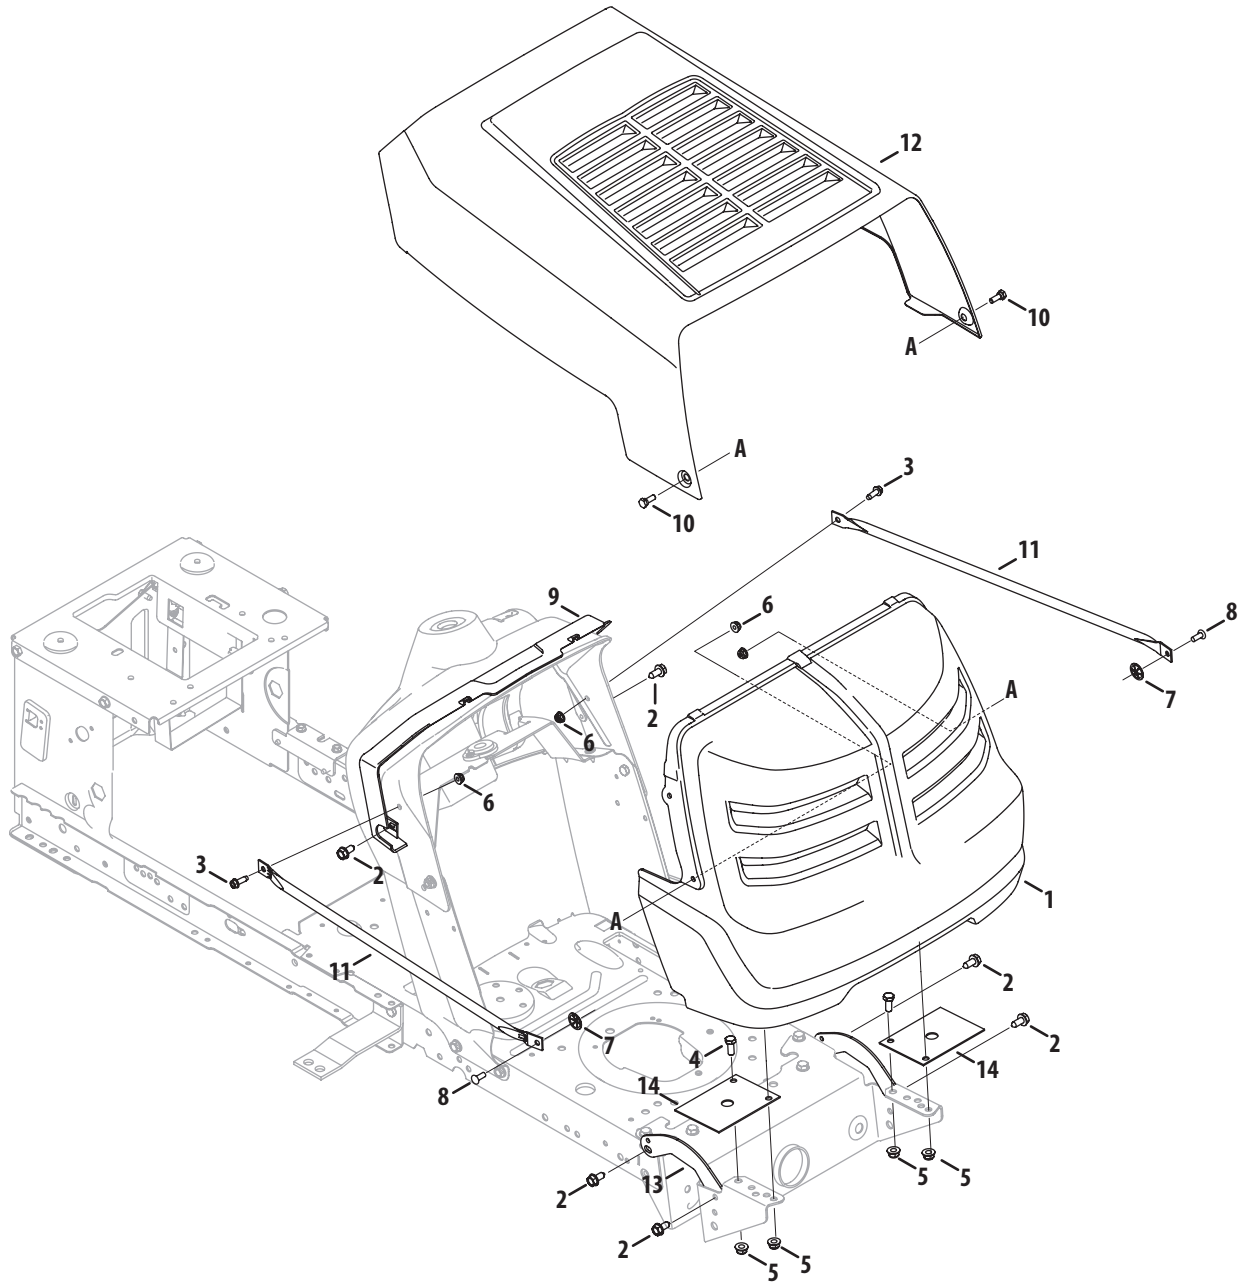

# Hood

- Attachments:  
Bagger.....OEM-190-180A  
Bumper Kit.....OEM-190-679  
Mulch Kit.....OEM-190-116  
Snow Blade.....OEM-190-833  
Snow Thrower.OEM-190-032

Ref. No.	Part No.	Description
1	931-04472	Grill Assembly
2	710-04484	Screw, Tap, 5/16-18, .750
3	710-0642	Screw, Tap, 1/4-20, 0.750
4	710-3008	Hex Screw, 5/16-18, .75
5	712-04063	Flange Lock Nut, 5/16-18
6	712-04064	Flange Lock Nut, 1/4-20
7	926-04012	Nut, push-On, .25 Dia
8	728-0162	Rivet, flat Head 1/4"
9	731-05012B	Collar, dash, 0/2 Style
10	938-0952A	Bolt, Shoulder, .375 X .125
11	749-04220	Grill Support Rod
12	783-04608	Hood
13	783-05027	Front Pivot Support Bracket
14	783-06682	Support Bracket

# Dash

Ref. No.	Part No.	Description
1	951-04304	Fuel Tank, 1.36 Gal.
2	710-05070	Screw, Tap, 1/4-20, 0.500
3	726-0230	Cable Tie, 36.0 Long
4	751-12089-28	Hose Vent
5	951-12179A	Fuel Cap, 2.25"
6	783-07083	Gas Tank Support Bracket
7	735-04081	Rubber Grommet, 23 x 3.55
8	751-12118	Rollover Valve
9	710-05237	Hex Screw, 1/4-20 x 1.50
10	710-1652	Tap Screw, 1/4-20, 0.625
11	710-3144	Hex Screw, 3/8-16, 2.00, Gr5, Std
12	712-04065	Flange Lock Nut, 3/8-16
13	731-07885A	Shift Lever
14	731-07965	Index Control
15	732-04877	Compr. Spring, .685 OD x .63
16	736-3006	Lock Washer, 1/4
17	747-05398	Speed Selector Control Rod
18	750-04465C	Flange Spacer, .390 X .671 X 1.095
19	783-06823	Speed Latch
20	731-05265	Choke Plug
21	931-08542	Dash, Upper
22	746-04367	Throttle/Choke Cable Assembly
23	925-1745A	Key
24	783-06991	Speed Latch - No RMC
25	910-0224	Screw, #10-16 x .500
26	710-0604A	Tap Screw, 5/16-18, 0.625
27	710-3025	Hex Screw, 5/16-18 x .625
28	712-04063	Flange Lock Nut, 5/16-18
29	741-0587	Bearing, .628 ID x 1.36
30	783-06785A	Bracket, Steering Support
31	783-06811	Dash, Lower NWNDW
32	925-04019	Key Switch