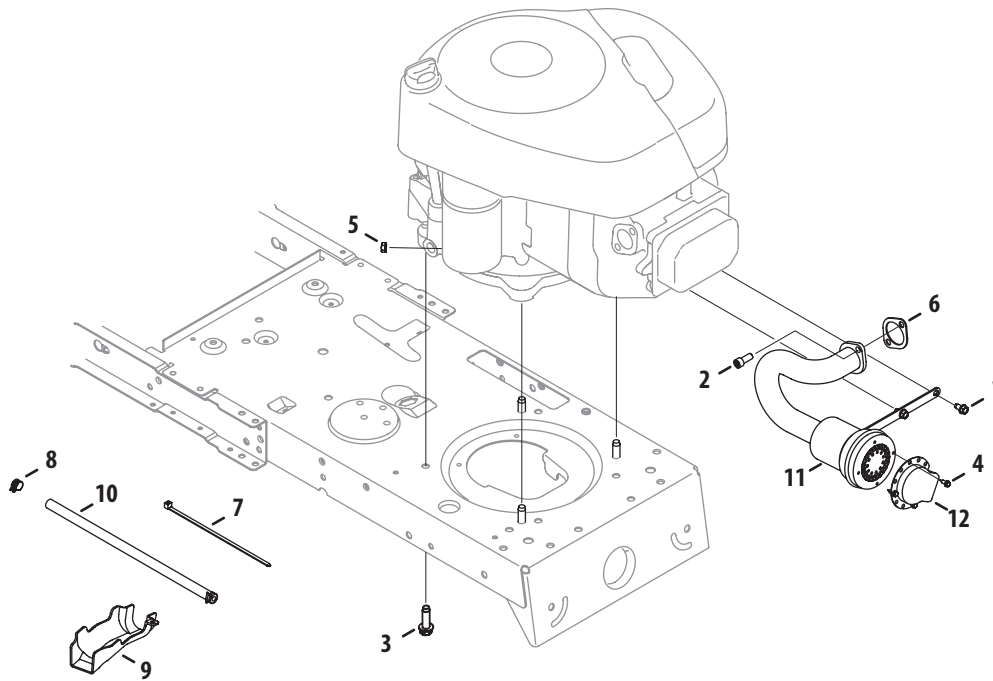

Engine Accessories

Ref. No.	Part No.	Description
1	710-0227	Screw, ab, #8-18, 0.500
2	710-04683	Tap Screw, 3/8-16, 1.000
3	710-0599	Tap Screw, 1/4-20, 0.500
4	710-1314A	Screw, Socket Head, 5/16-18, .750
5	712-0271	Sems Nut, 1/4-20
6	BS-692236	Exhaust Gasket, 10 HP B&S #272293
7	725-0157	Cable Tie, 3/16 X .05 X 7.4
8	726-0205	Hose Clamp, .490 Dia.
9	731-05628	Oil Drain Sleeve
10	751-10349	Hose, fuel, low Permeation, 1/4
11	751-9986A	Muffler
12	751B222261	Muffler Deflector

NOTE, Tractor features vary by model. NOT all parts listed and pictured above are standard equipment.