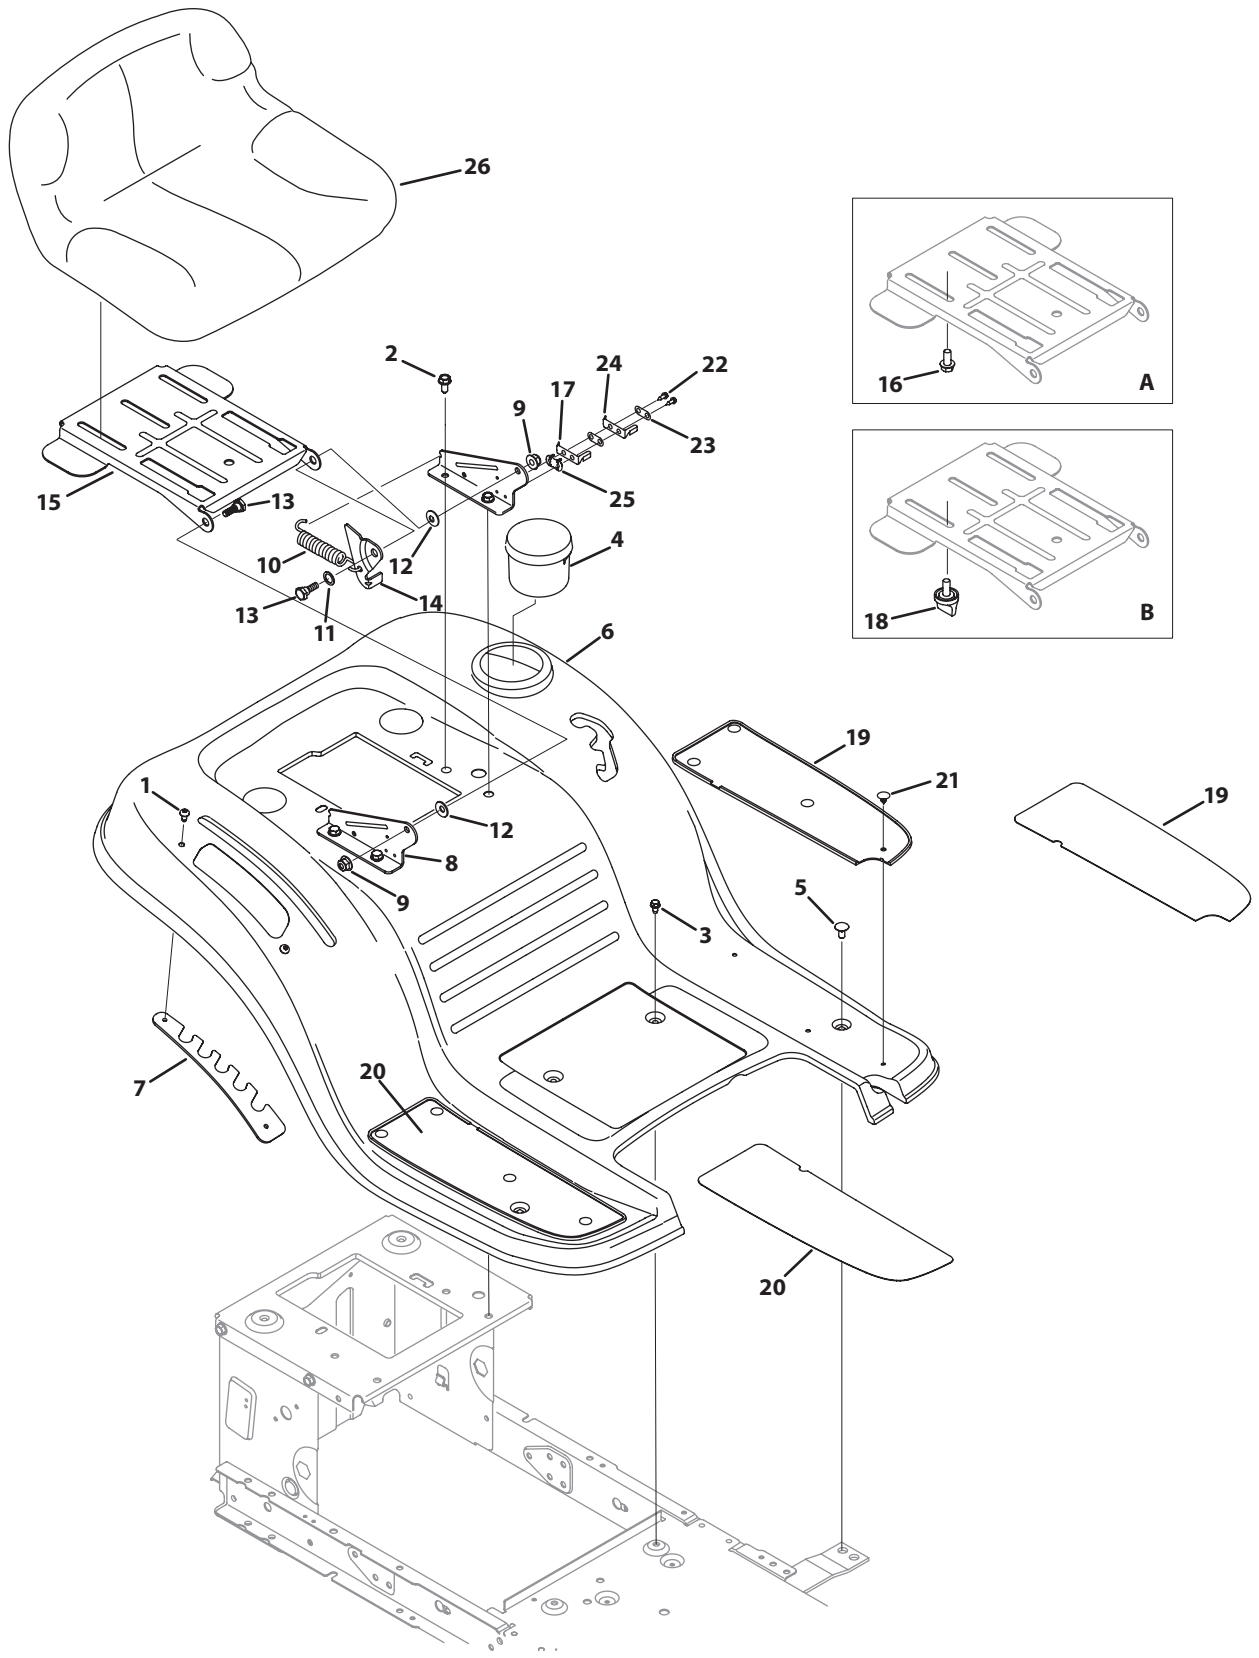

Seat and Fender

Seat and Fender

Ref. No.	Part No.	Description	Ref. No.	Part No.	Description
1	710-05070	Screw, 1/4-20 x .500	15	783-04081D	Pivot Seat Manual Adjust Bracket
2	710-04484	Screw, 5/16-18 x .750	16	710-04482	Hex Head Flange, 3/8-16 x .875
3	710-0599	Screw Pan Torx Head, 1/4-20 x .500	17	725-1439	Inner Seat Spring
4	731-04591A	Cup Holder	18	720-04061	Knob, 3/8-16 x .875
5	710-0134	Screw Carriage, 1/4-20 x .62	19	735-04047	Foot Pad, LH
6	783-04587D	Fender - Red		723-04026	Foot Pad, Abrasive, LH
7	783-04843	Lift Adjuster Bracket - Powder Black	20	735-04048	Foot Pad, RH
8	783-1489D	Seat Mount Bracket - Powder Black		723-04025	Foot Pad, Abrasive, RH
9	712-04063	Flange Lock Nut, 5/16-18	21	726-04072A	Ratchet Clip, .250 x .500
10	732-1184	Extension Spring	22	710-0227	Screw, 8-18 x .500
11	936-0108	Flat Washer, .510x .750 x .033	23	726-0279	Insulator Plate
12	736-0242	Bell Washer, .340 x .872 x .060	24	925-1303	Outer Seat Spring
13	938-0296	Shoulder Screw, 5/16-18 x .437 x .268	25	726-0278	Insulator Boss Plate
14	783-0209D	Lift Seat Bracket	26	757-04099	Low Back Seat, Black, Set-up A or B

NOTE, Tractor features vary by model. NOT all parts listed above and pictured on the previous page are standard equipment.